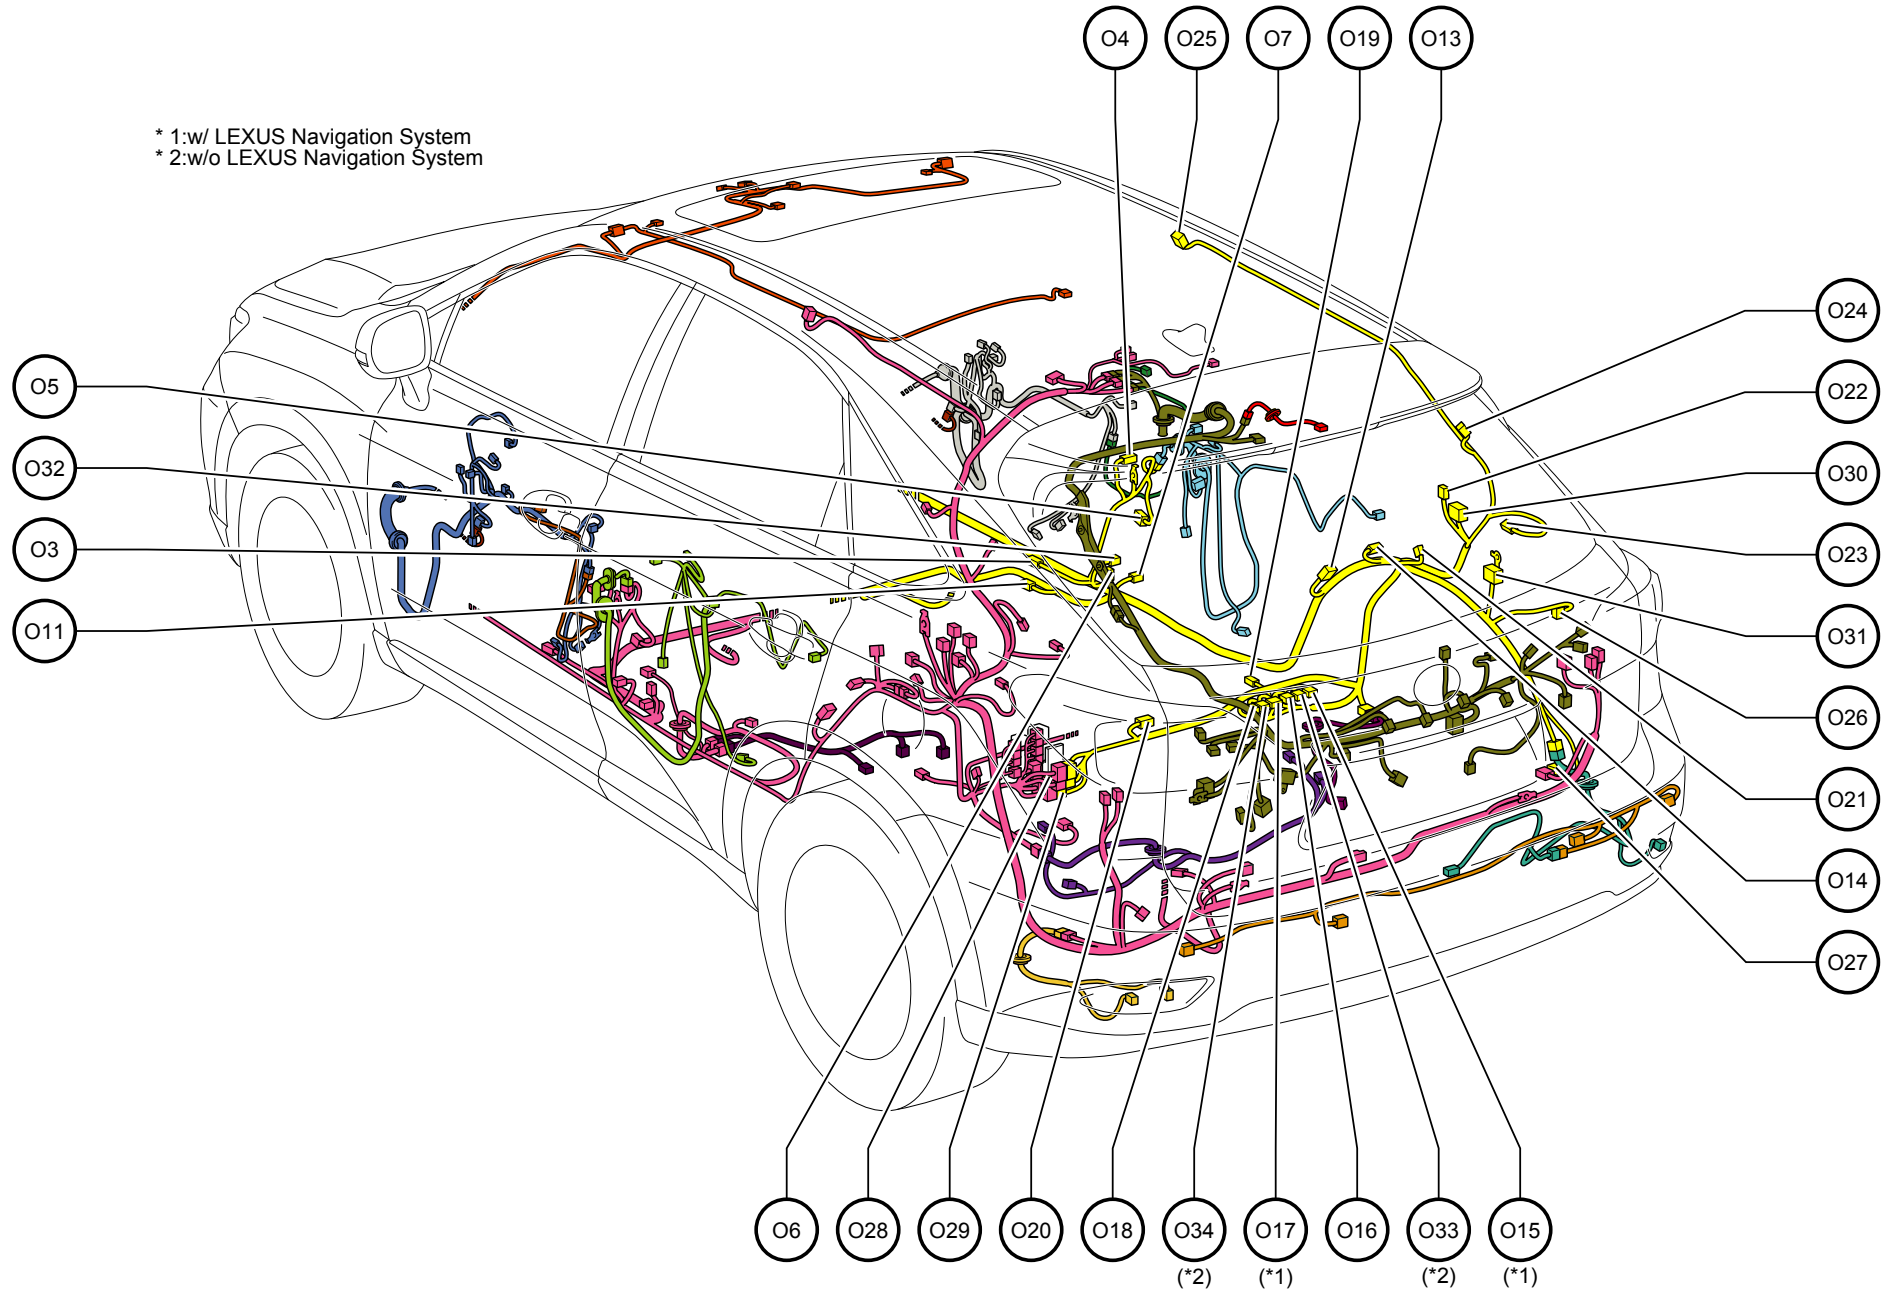

Position of Parts in Body

Position of Parts in Body

- O 3 No. 1 Interior Illumination Light Assembly RH
- O 4 Front Door Courtesy Light Switch Assembly RH
- O 5 Side Airbag Sensor Assembly RH
- O 6 Front Seat Outer Belt Assembly RH
- O 7 Front Seat Outer Belt Assembly RH
- O 11 Pneumatic with Tube Tank Assembly
- O 13 Rear Airbag Sensor RH
- O 14 Rear Door Courtesy Light Switch Assembly RH
- O 15 Stereo Component Amplifier Assembly
- O 16 Stereo Component Amplifier Assembly
- O 17 Stereo Component Amplifier Assembly
- O 18 Stereo Component Amplifier Assembly
- O 19 Rear Side Airbag Squib Circuit RH
- O 20 Indoor Luggage Compartment Electrical Key Oscillator
- O 21 Rear No. 1 Seat Belt Assembly Outer RH
- O 22 Door Control Receiver
- O 23 No. 2 Room Light Assembly RH
- O 24 Quarter Side Speaker Assembly RH
- O 25 Curtain Shield Airbag Assembly RH
- O 26 No. 2 Suspension Control Switch
- O 27 Height Control Valve Harness Assembly
- O 28 Junction Connector
- O 29 Junction Connector
- O 30 Junction Connector
- O 31 Junction Connector
- O 32 Front Seat Outer Belt Assembly RH
- O 33 Stereo Component Amplifier Assembly
- O 34 Stereo Component Amplifier Assembly

Position of Parts in Body