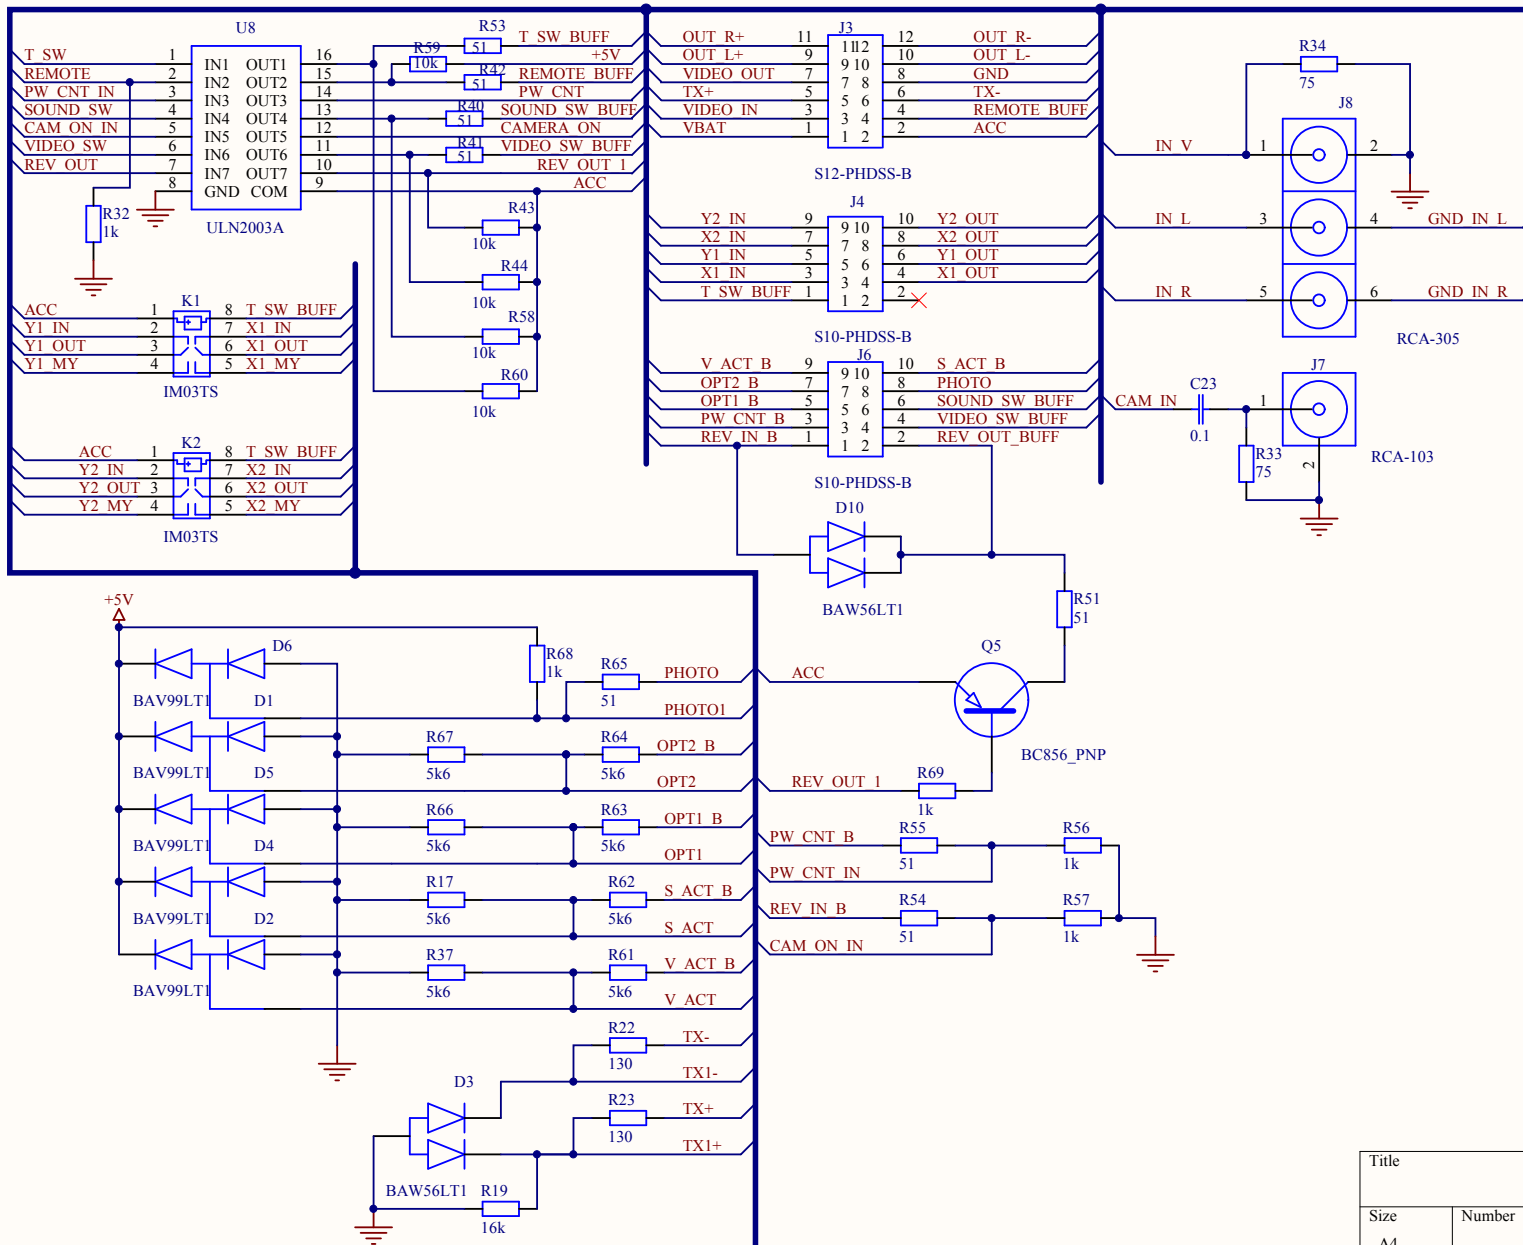

Title		
Size	Number	Revision
B		
Date:	31.05.2011	Sheet of
File:	C:\Program Files\...ABIGS2_cpu.SchDoc	Drawn By:

Title		
Size	Number	Revision
A4		
Date:	31.05.2011	Sheet of
File:	C:\Program Files\...\ABIGS2_audio.SchDgc	

Title		
Size	Number	Revision
A4		
Date:	31.05.2011	Sheet of
File:	C:\Program Files\...\ABIGS2 connectors.Sch	Drawn By: