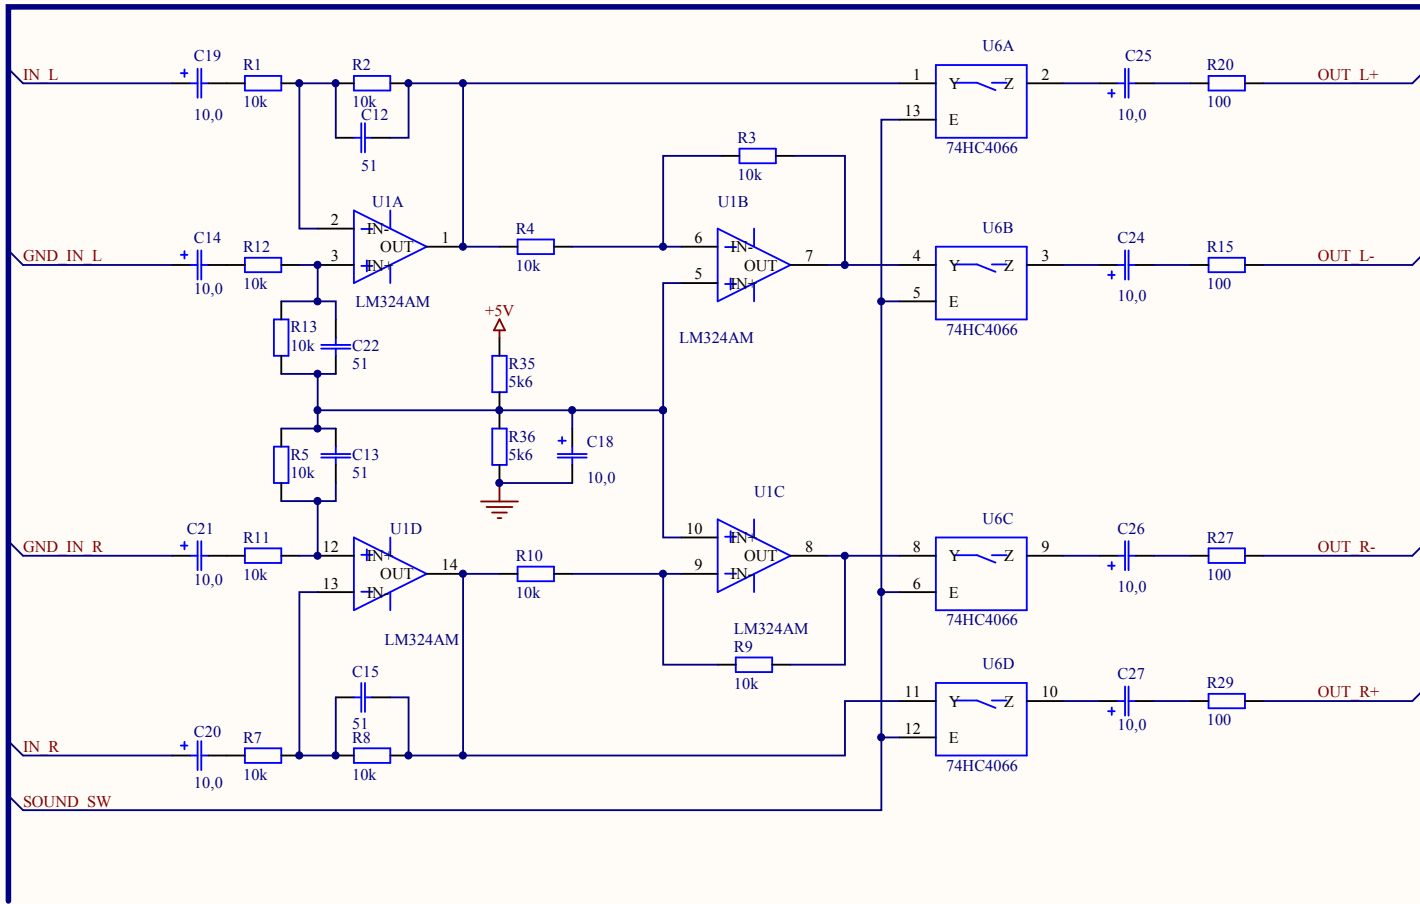

Title		
Size	Number	Revision
A4		
Date:	31.05.2011	Sheet of
File:	C:\Program Files\...\ABIGS2_audio.SchDgc