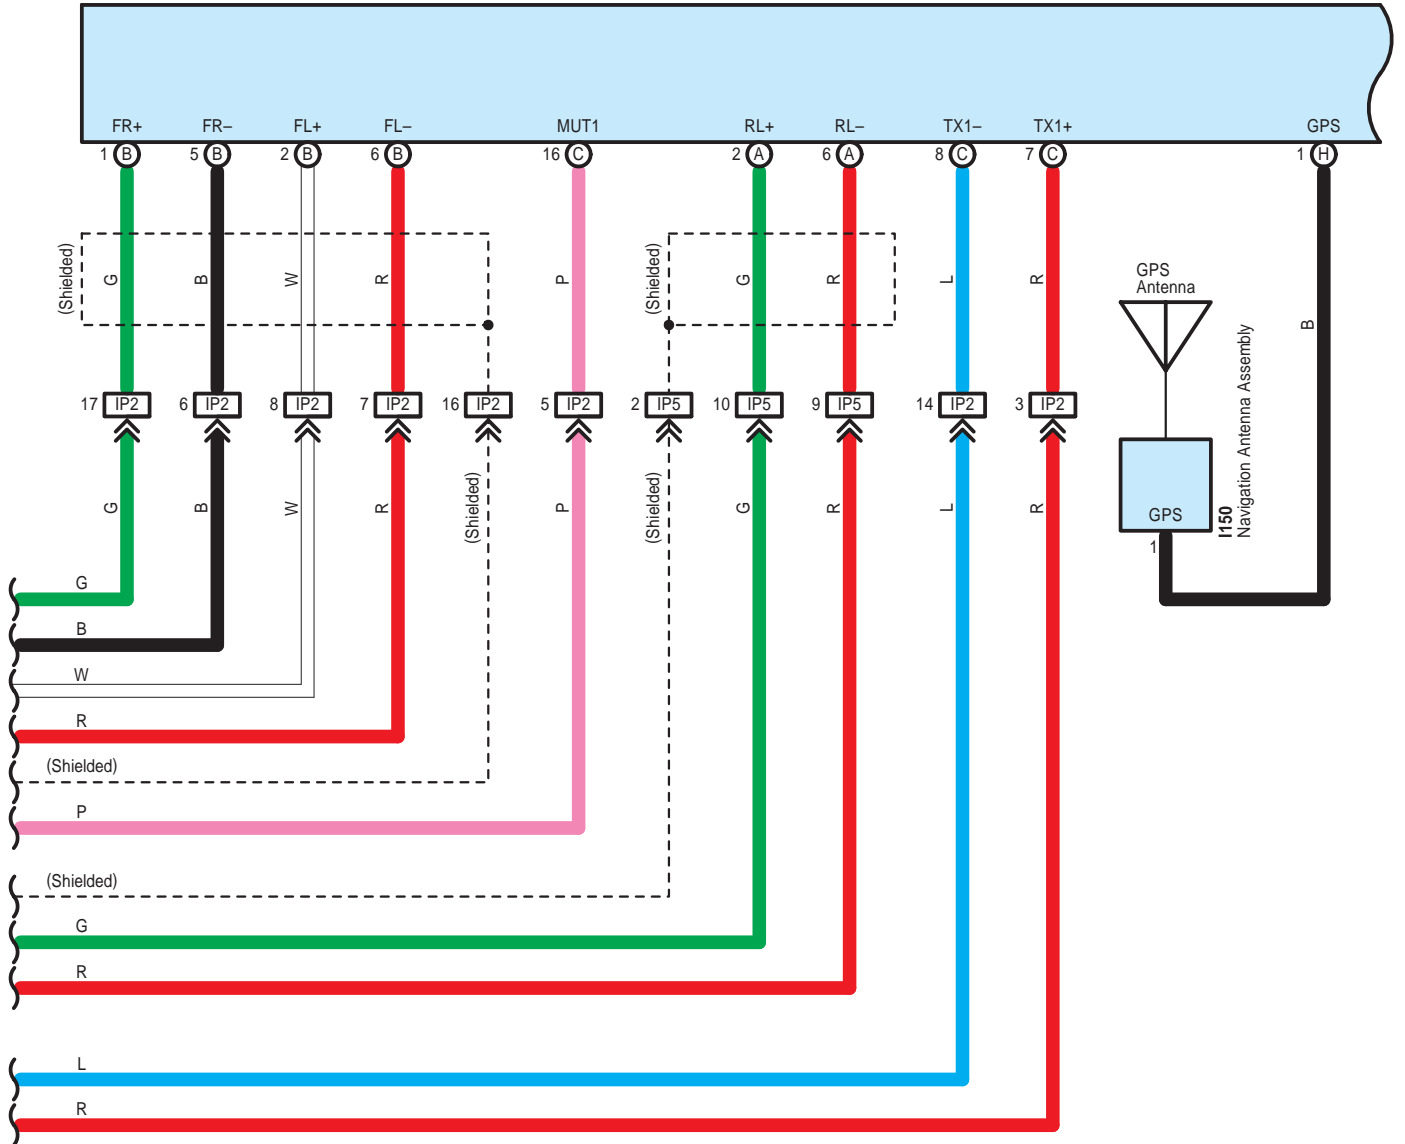

I119(A), I120(B), I121(C), I122(D), I123(E), I139(F), I142(G), I149(H)
Radio Receiver Assembly