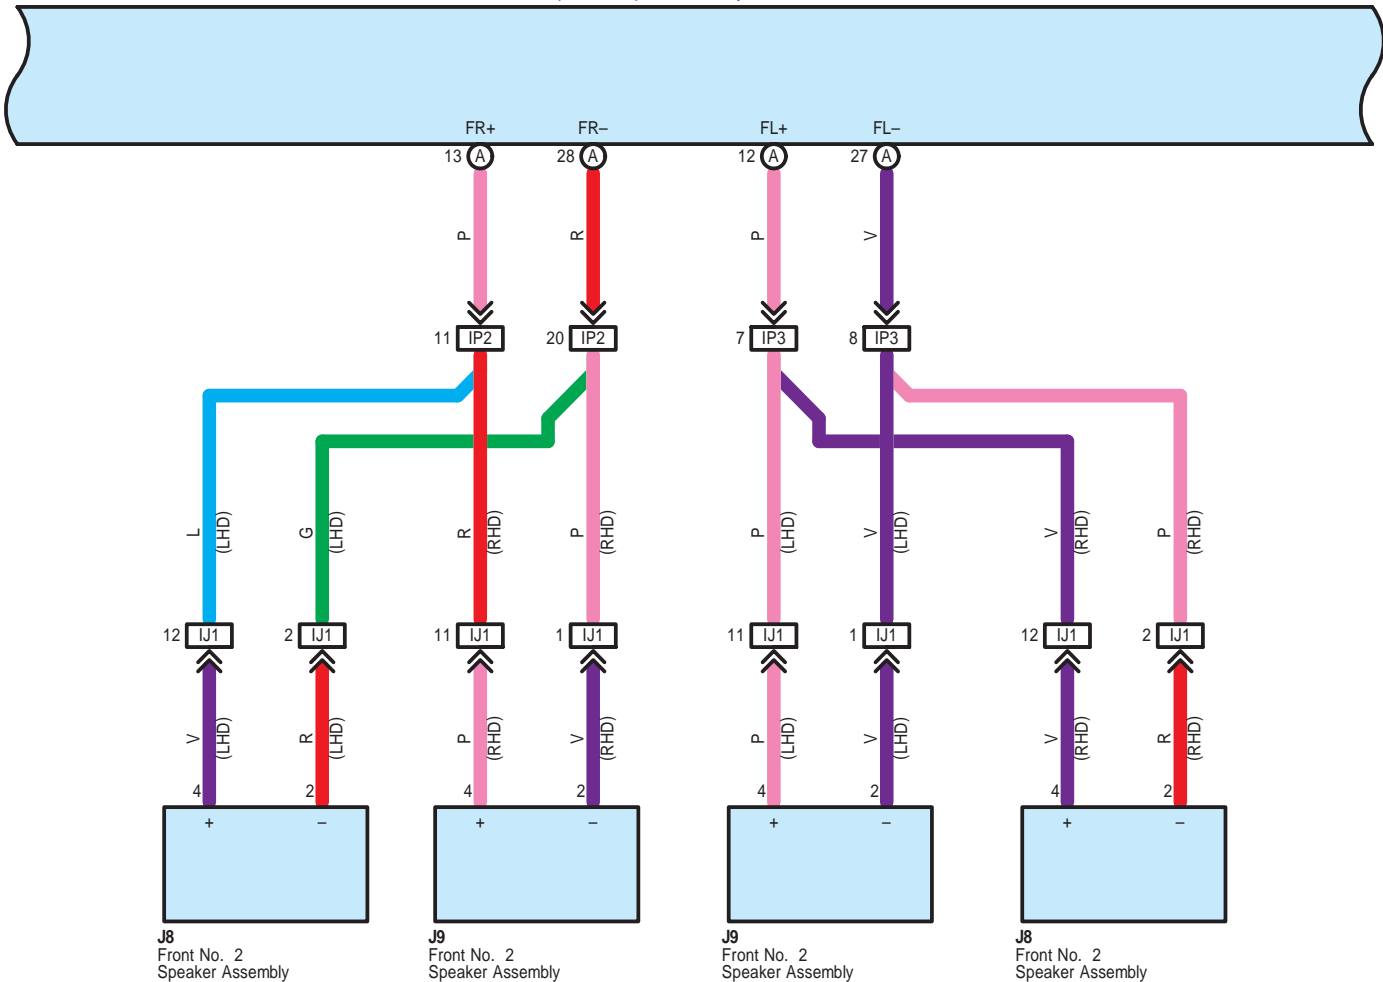

Audio System (w/o LEXUS Navigation System) (Separate Type Amplifier), Rear View Monitor System (Separate Type Amplifier)

P32(A), P33(B)
Stereo Component Amplifier Assembly

P32(A), P33(B)
Stereo Component Amplifier Assembly