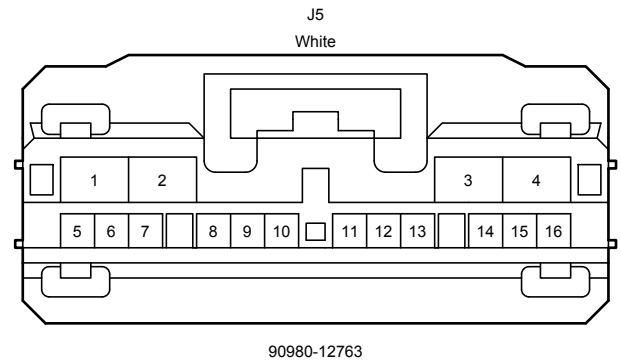

I90
Black

90980-12372

I93
White

90980-12A58

I94
White

90980-12A58

Audio System (w/o LEXUS Navigation System) (Separate Type Amplifier), Rear View Monitor System (Separate Type Amplifier)

Audio System (w/o LEXUS Navigation System) (Separate Type Amplifier), Rear View Monitor System (Separate Type Amplifier)