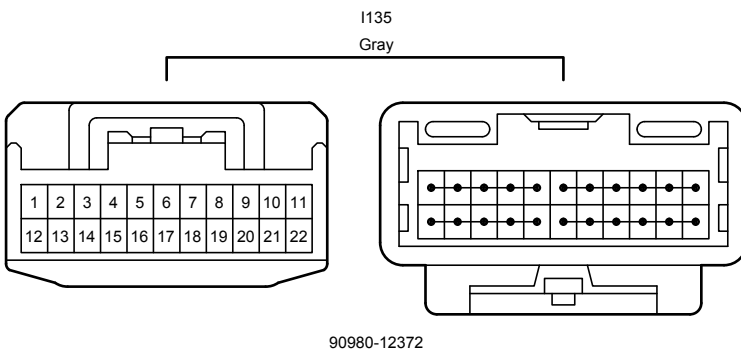

I90
Black

90980-12372

I93
White

90980-12A58

I94
White

90980-12A58

Audio System (w/o LEXUS Navigation System) (Separate Type Amplifier), Rear View Monitor System (Separate Type Amplifier)

Audio System (w/o LEXUS Navigation System) (Separate Type Amplifier), Rear View Monitor System (Separate Type Amplifier)