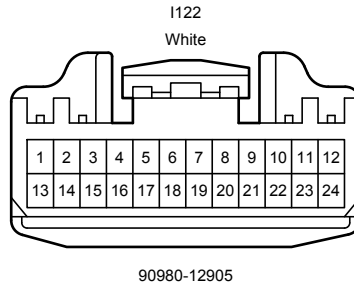

Audio System (w/o LEXUS Navigation System) (Separate Type Amplifier), Rear View Monitor System (Separate Type Amplifier)