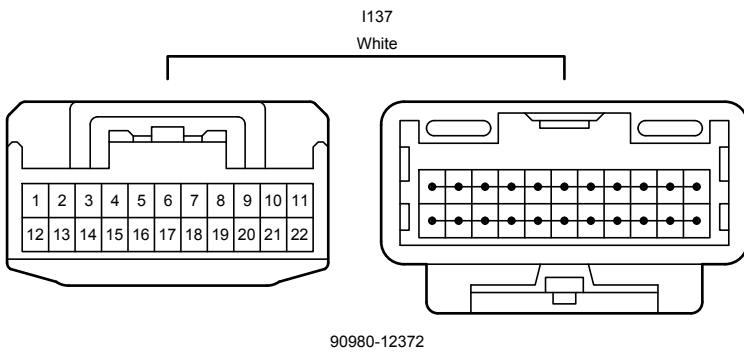

I90
Black

90980-12372

I93
White

90980-12A58

I94
White

90980-12A58

Audio System (w/o LEXUS Navigation System) (Separate Type Amplifier), Rear View Monitor System (Separate Type Amplifier)

Audio System (w/o LEXUS Navigation System) (Separate Type Amplifier), Rear View Monitor System (Separate Type Amplifier)