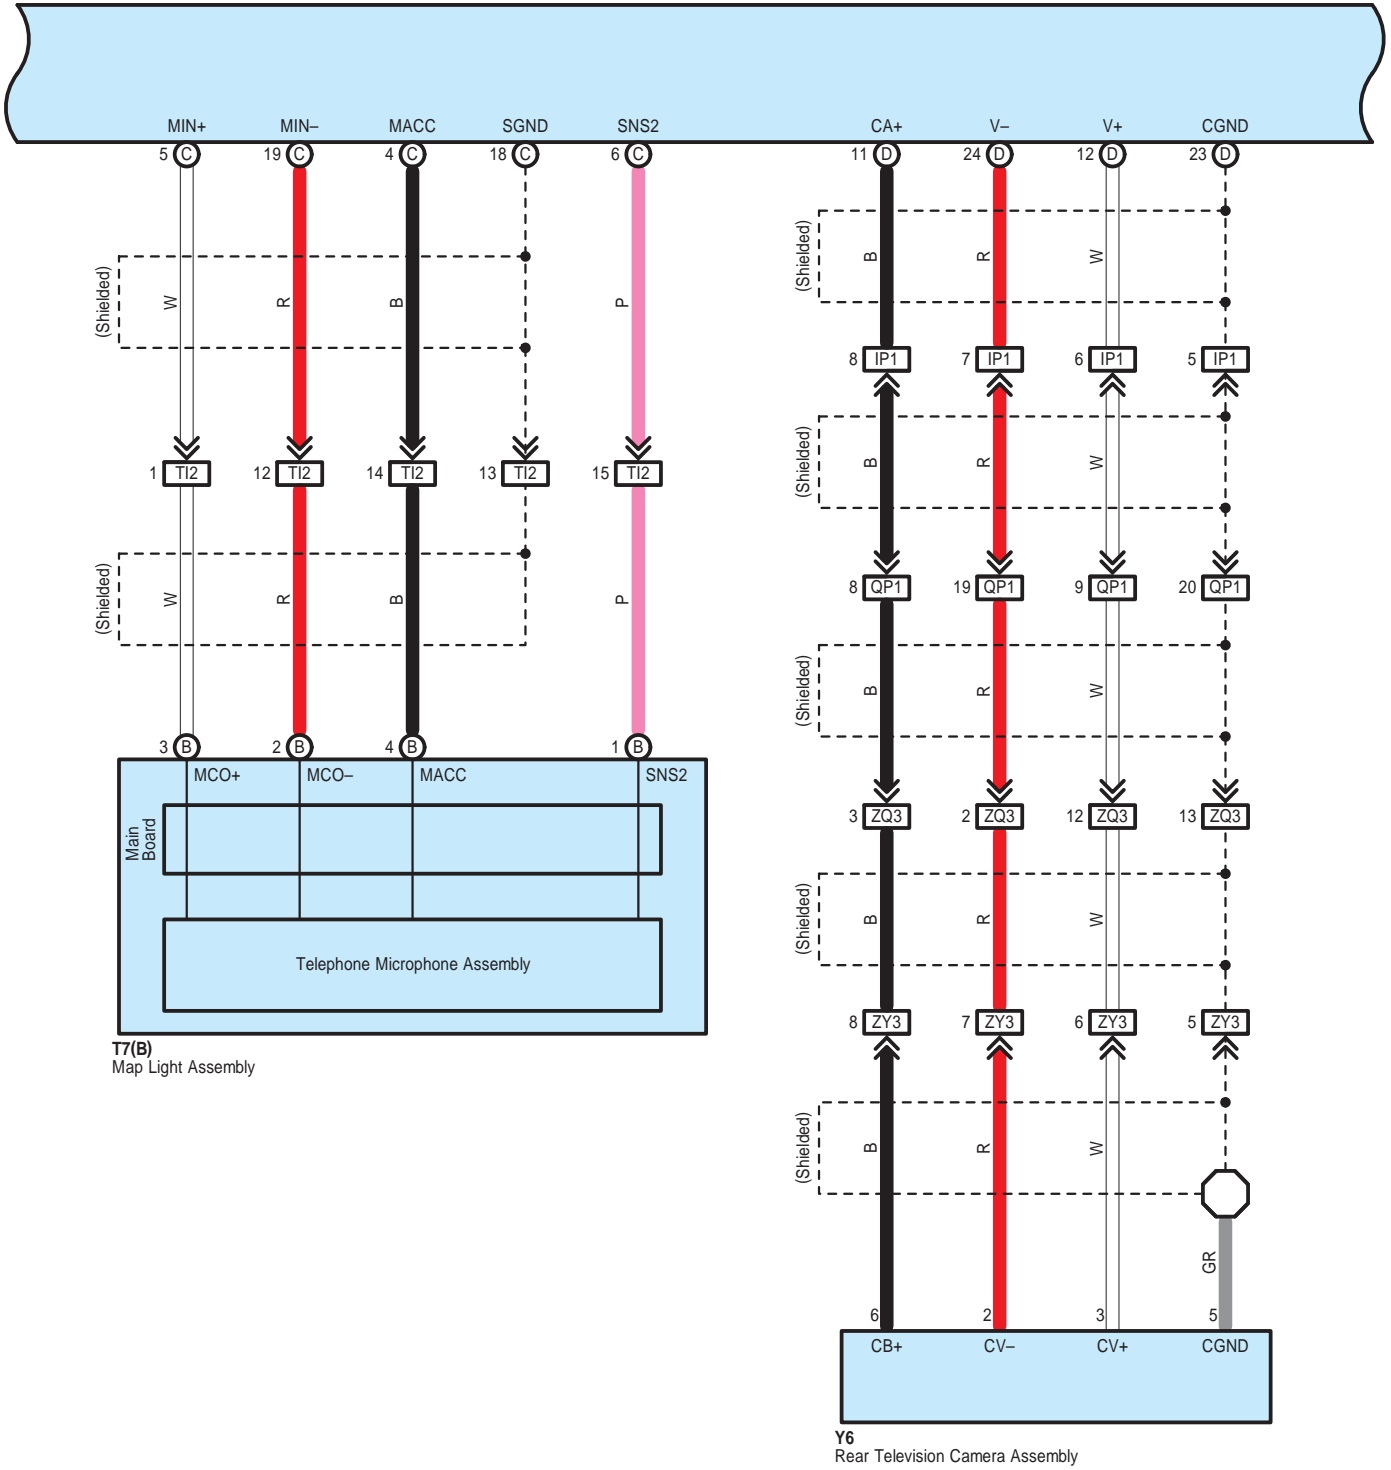

P32(A), P33(B)
Stereo Component Amplifier Assembly

I119(A), I120(B), I121(C), I122(D), I123(E), I139(F), I142(G), I149(H)
Radio Receiver Assembly

I119(A), I120(B), I121(C), I122(D), I123(E), I139(F), I142(G), I149(H)
Radio Receiver Assembly