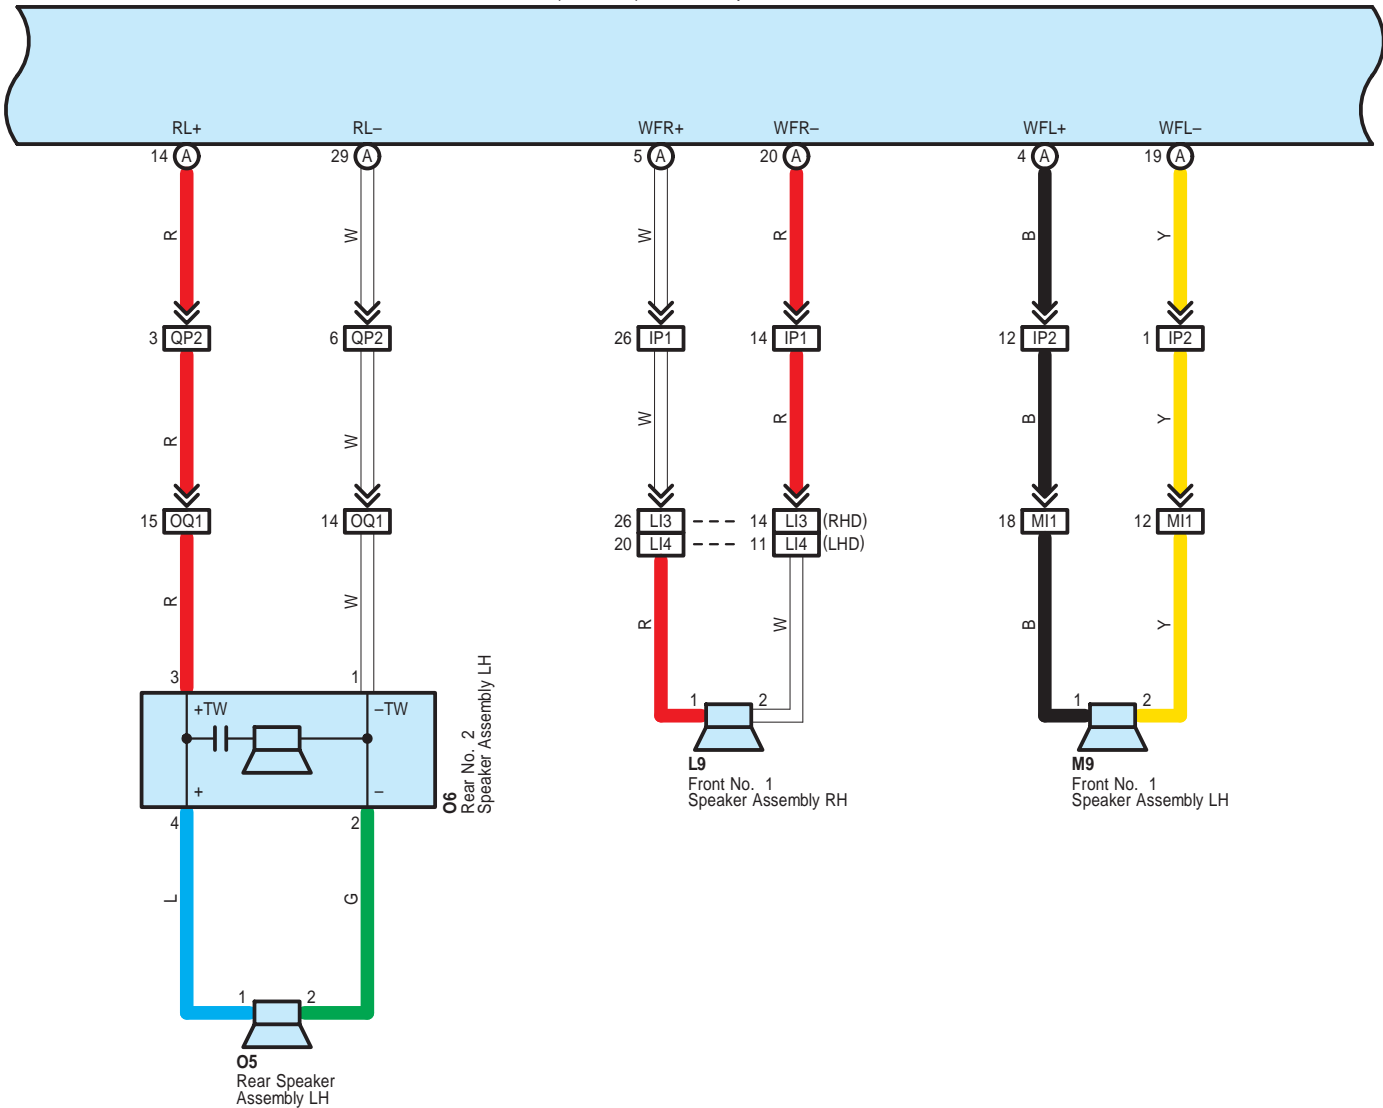

Audio System (w/o LEXUS Navigation System) (Separate Type Amplifier), Rear View Monitor System (Separate Type Amplifier)

P32(A), P33(B)
Stereo Component Amplifier Assembly

P32(A), P33(B)
Stereo Component Amplifier Assembly