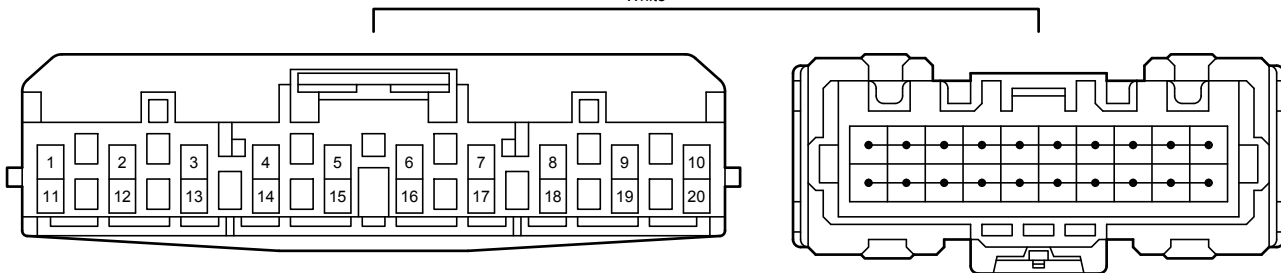

I90
Black

90980-12372

I93
White

90980-12A58

I94
White

90980-12A58

Audio System (w/o LEXUS Navigation System) (Separate Type Amplifier), Rear View Monitor System (Separate Type Amplifier)

Audio System (w/o LEXUS Navigation System) (Separate Type Amplifier), Rear View Monitor System (Separate Type Amplifier)