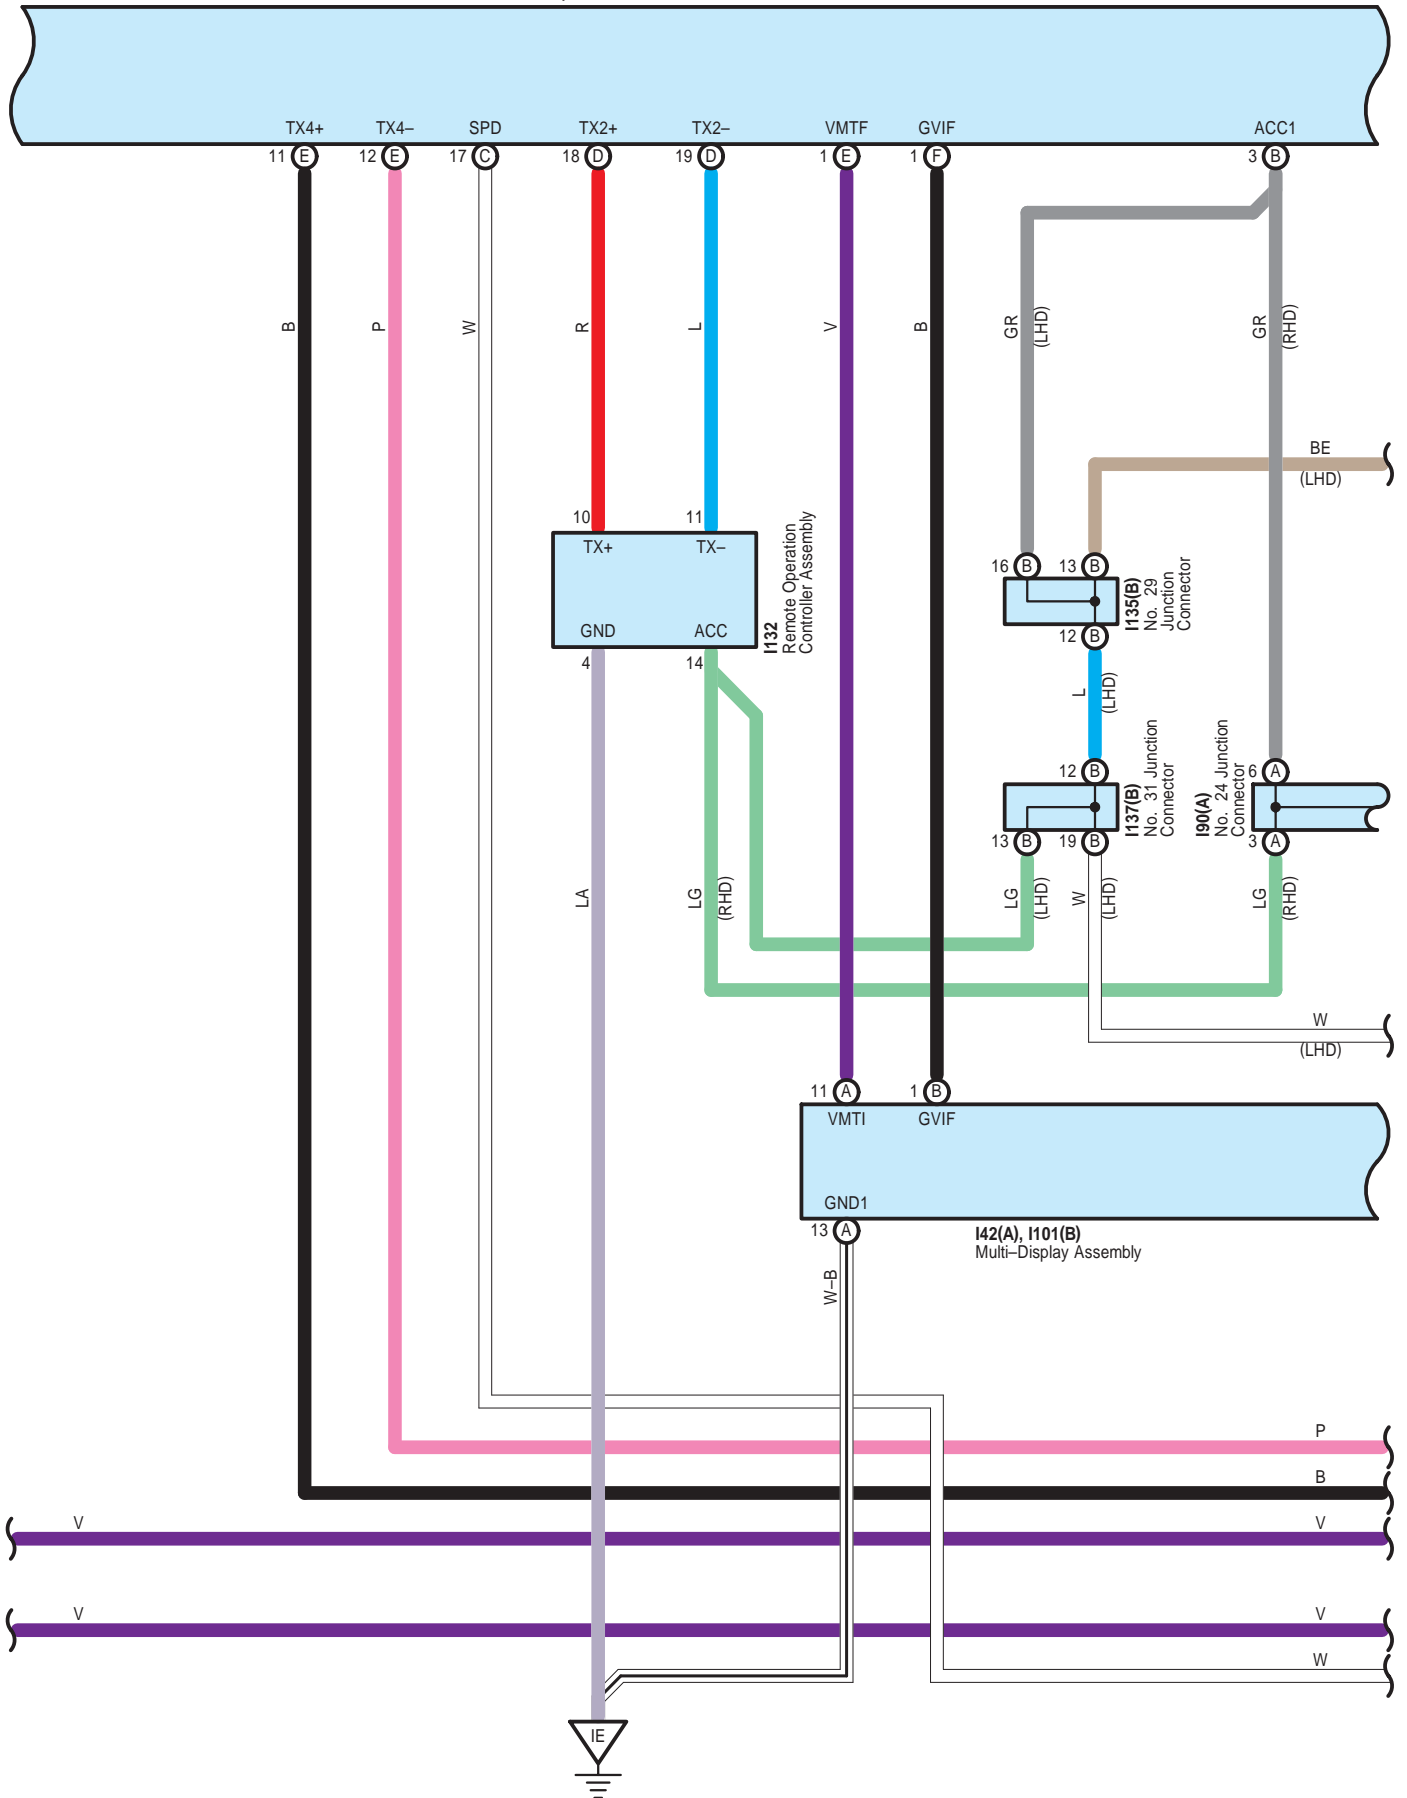

Audio System (w/o LEXUS Navigation System) (Separate Type Amplifier), Rear View Monitor System (Separate Type Amplifier)

I119(A), I120(B), I121(C), I122(D), I123(E), I139(F), I142(G), I149(H)
Radio Receiver Assembly