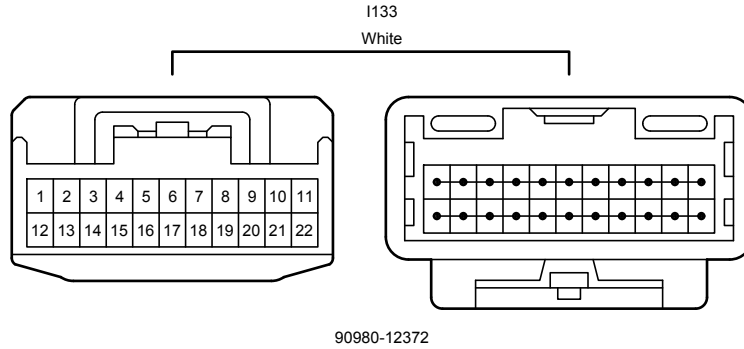

I90
Black

90980-12372

I93
White

90980-12A58

I94
White

90980-12A58

Audio System (w/o LEXUS Navigation System) (Separate Type Amplifier), Rear View Monitor System (Separate Type Amplifier)

Audio System (w/o LEXUS Navigation System) (Separate Type Amplifier), Rear View Monitor System (Separate Type Amplifier)