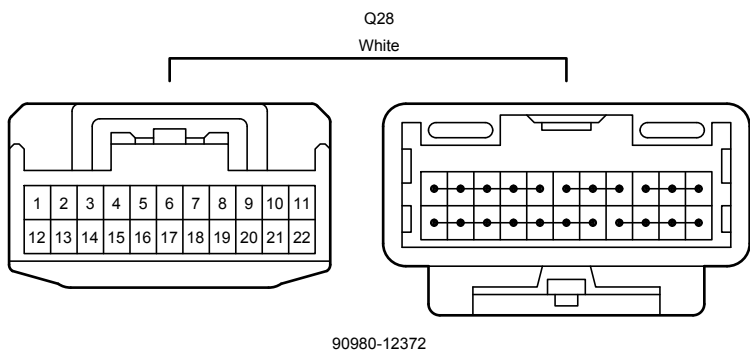

I90
Black

90980-12372

I93
White

90980-12A58

I94
White

90980-12A58

Audio System (w/o LEXUS Navigation System) (Separate Type Amplifier), Rear View Monitor System (Separate Type Amplifier)

Audio System (w/o LEXUS Navigation System) (Separate Type Amplifier), Rear View Monitor System (Separate Type Amplifier)