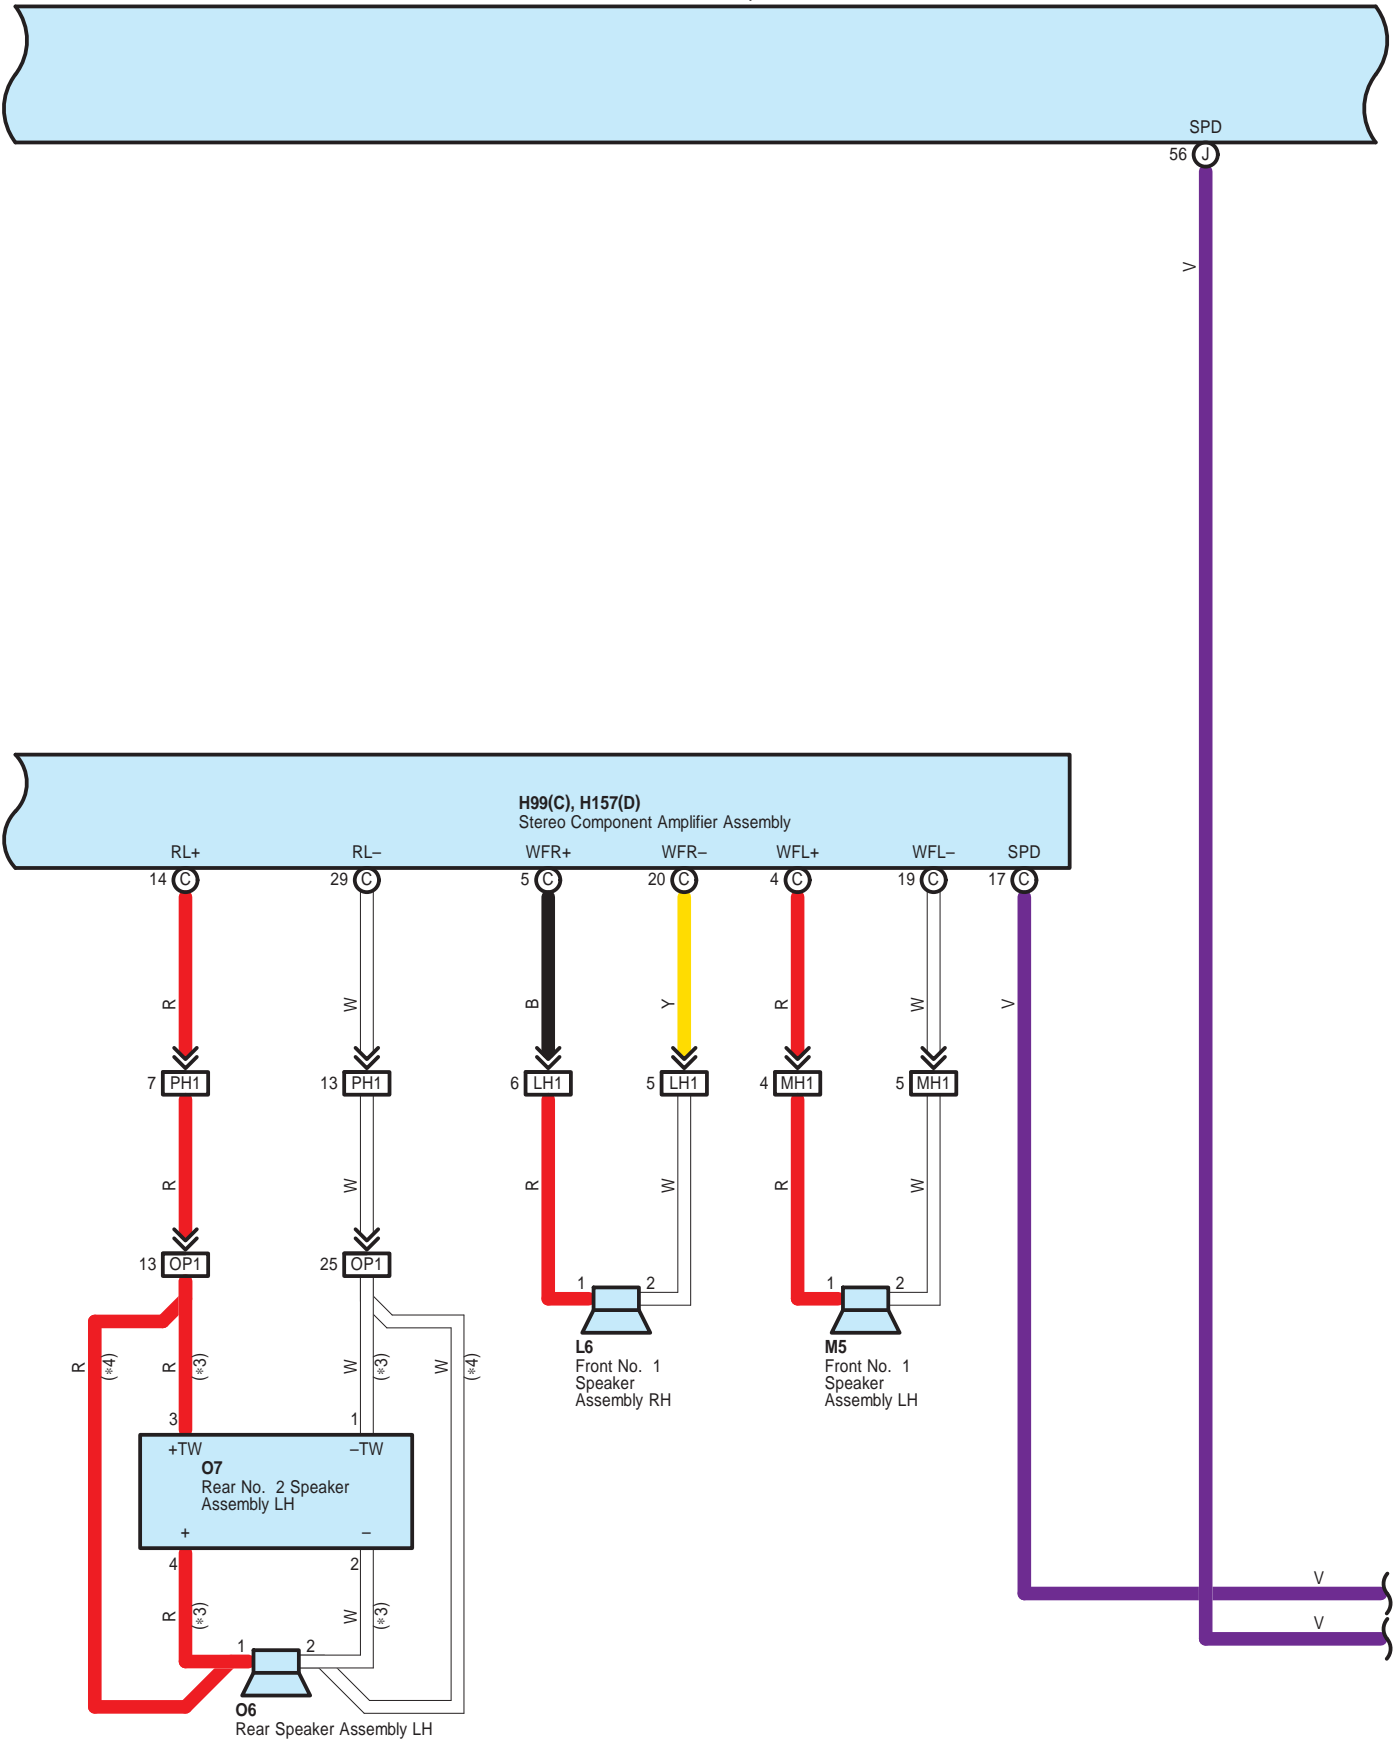

H97(J), H98(K), H156(M), H158(N), H164(R), H165(S)
Multi-Media Module Receiver Assembly

* 3 : 15 Speaker
* 4 : 8 Speaker