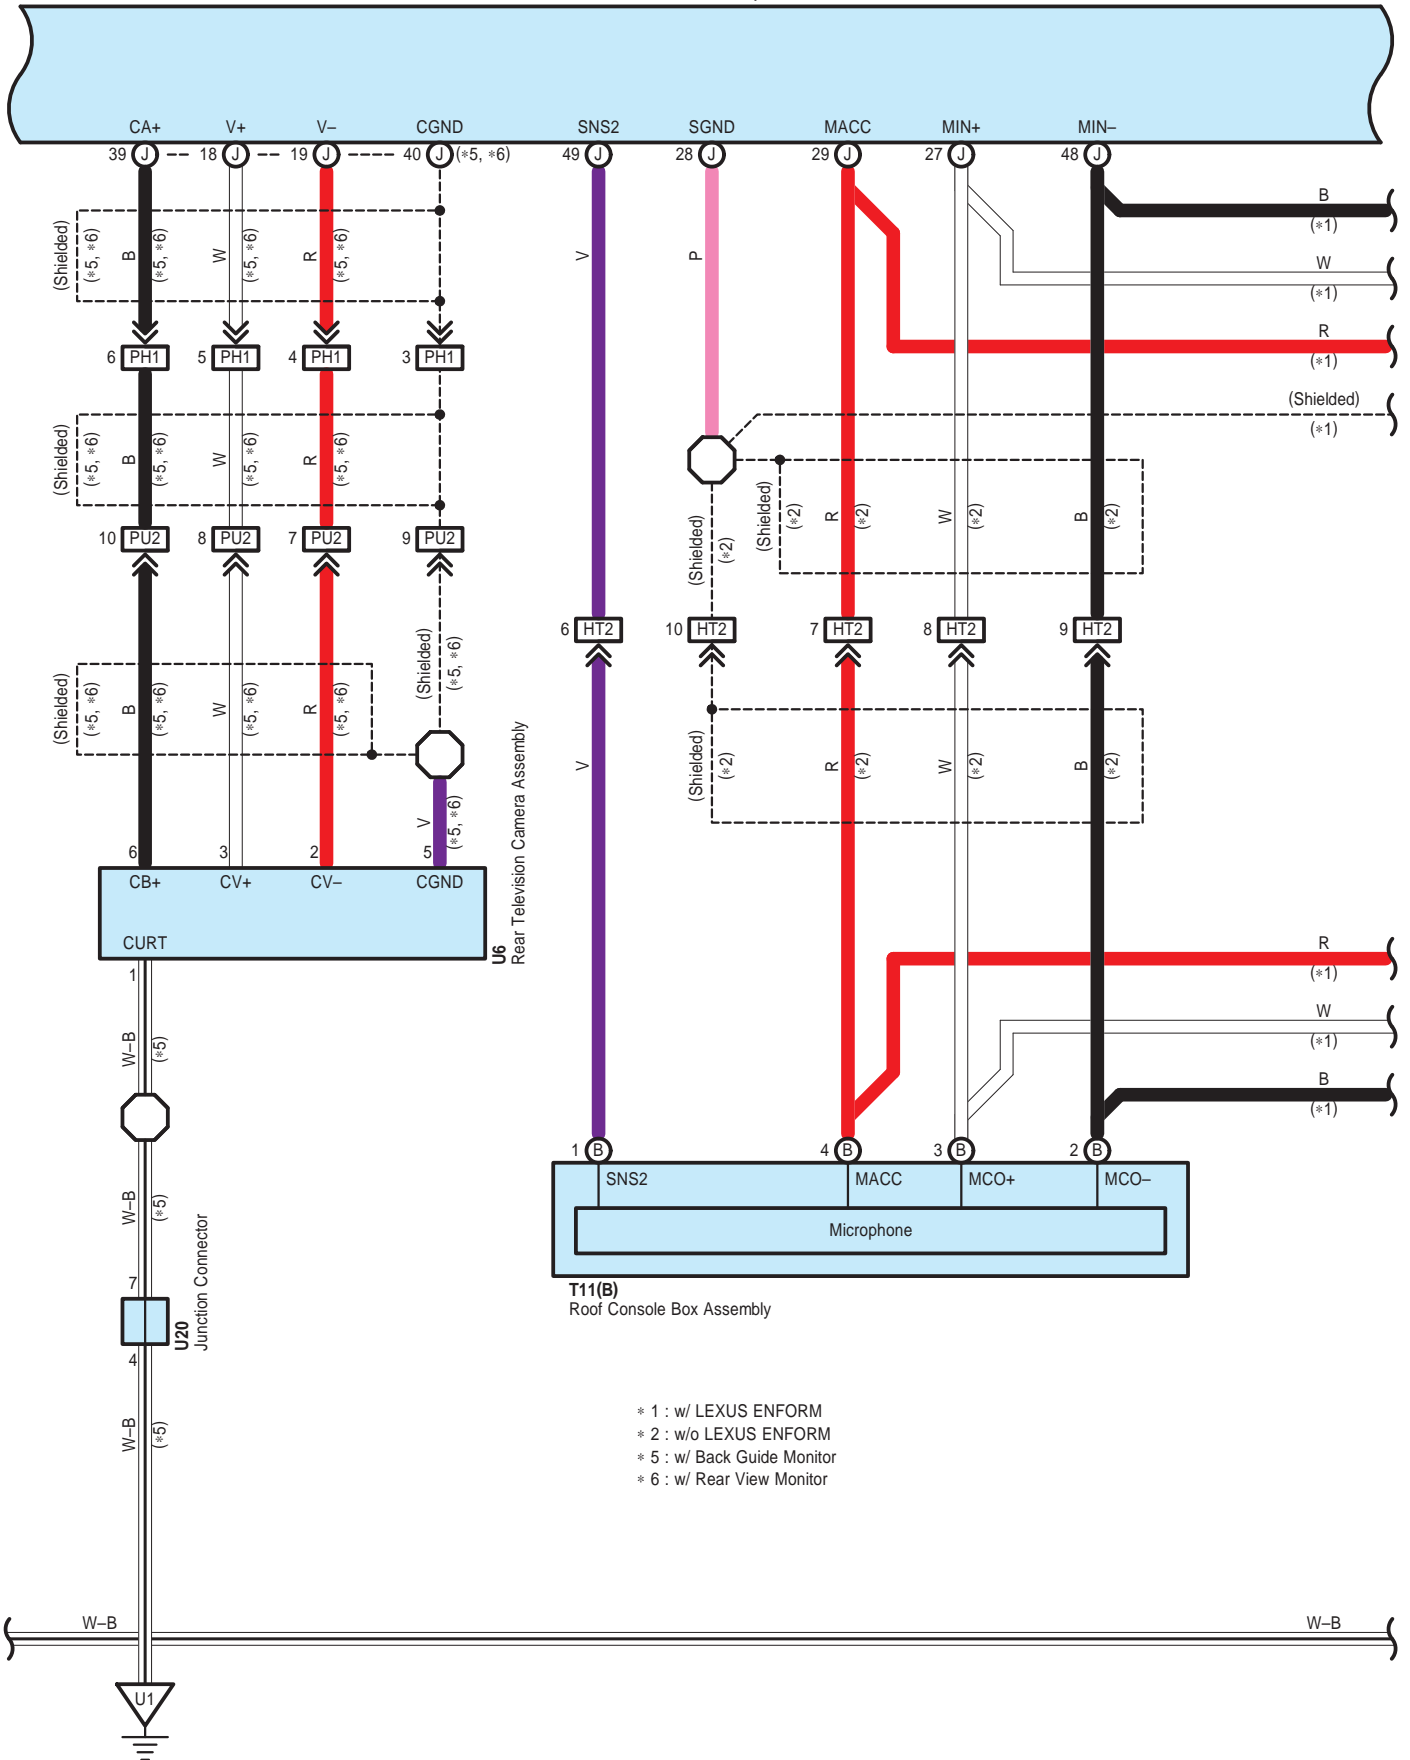

H97(J), H98(K), H156(M), H158(N), H164(R), H165(S)
Multi-Media Module Receiver Assembly

- 1 : w/ LEXUS ENFORM
- 2 : w/o LEXUS ENFORM
- 5 : w/ Back Guide Monitor
- 6 : w/ Rear View Monitor