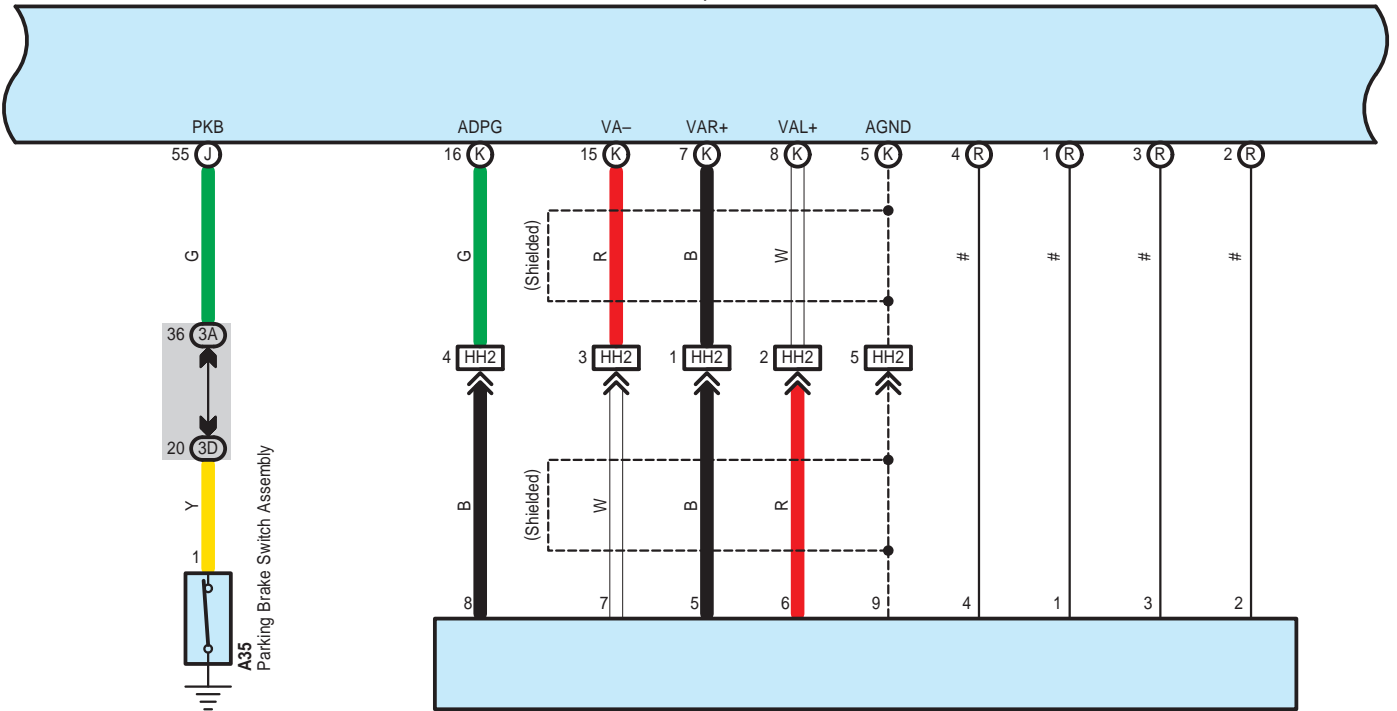

: There is no wire color information.

H97(J), H98(K), H156(M), H158(N), H164(R), H165(S)
Multi-Media Module Receiver Assembly

H154
No. 1 Stereo Jack Adapter Assembly

H97(J), H98(K), H156(M), H158(N), H164(R), H165(S)
Multi-Media Module Receiver Assembly