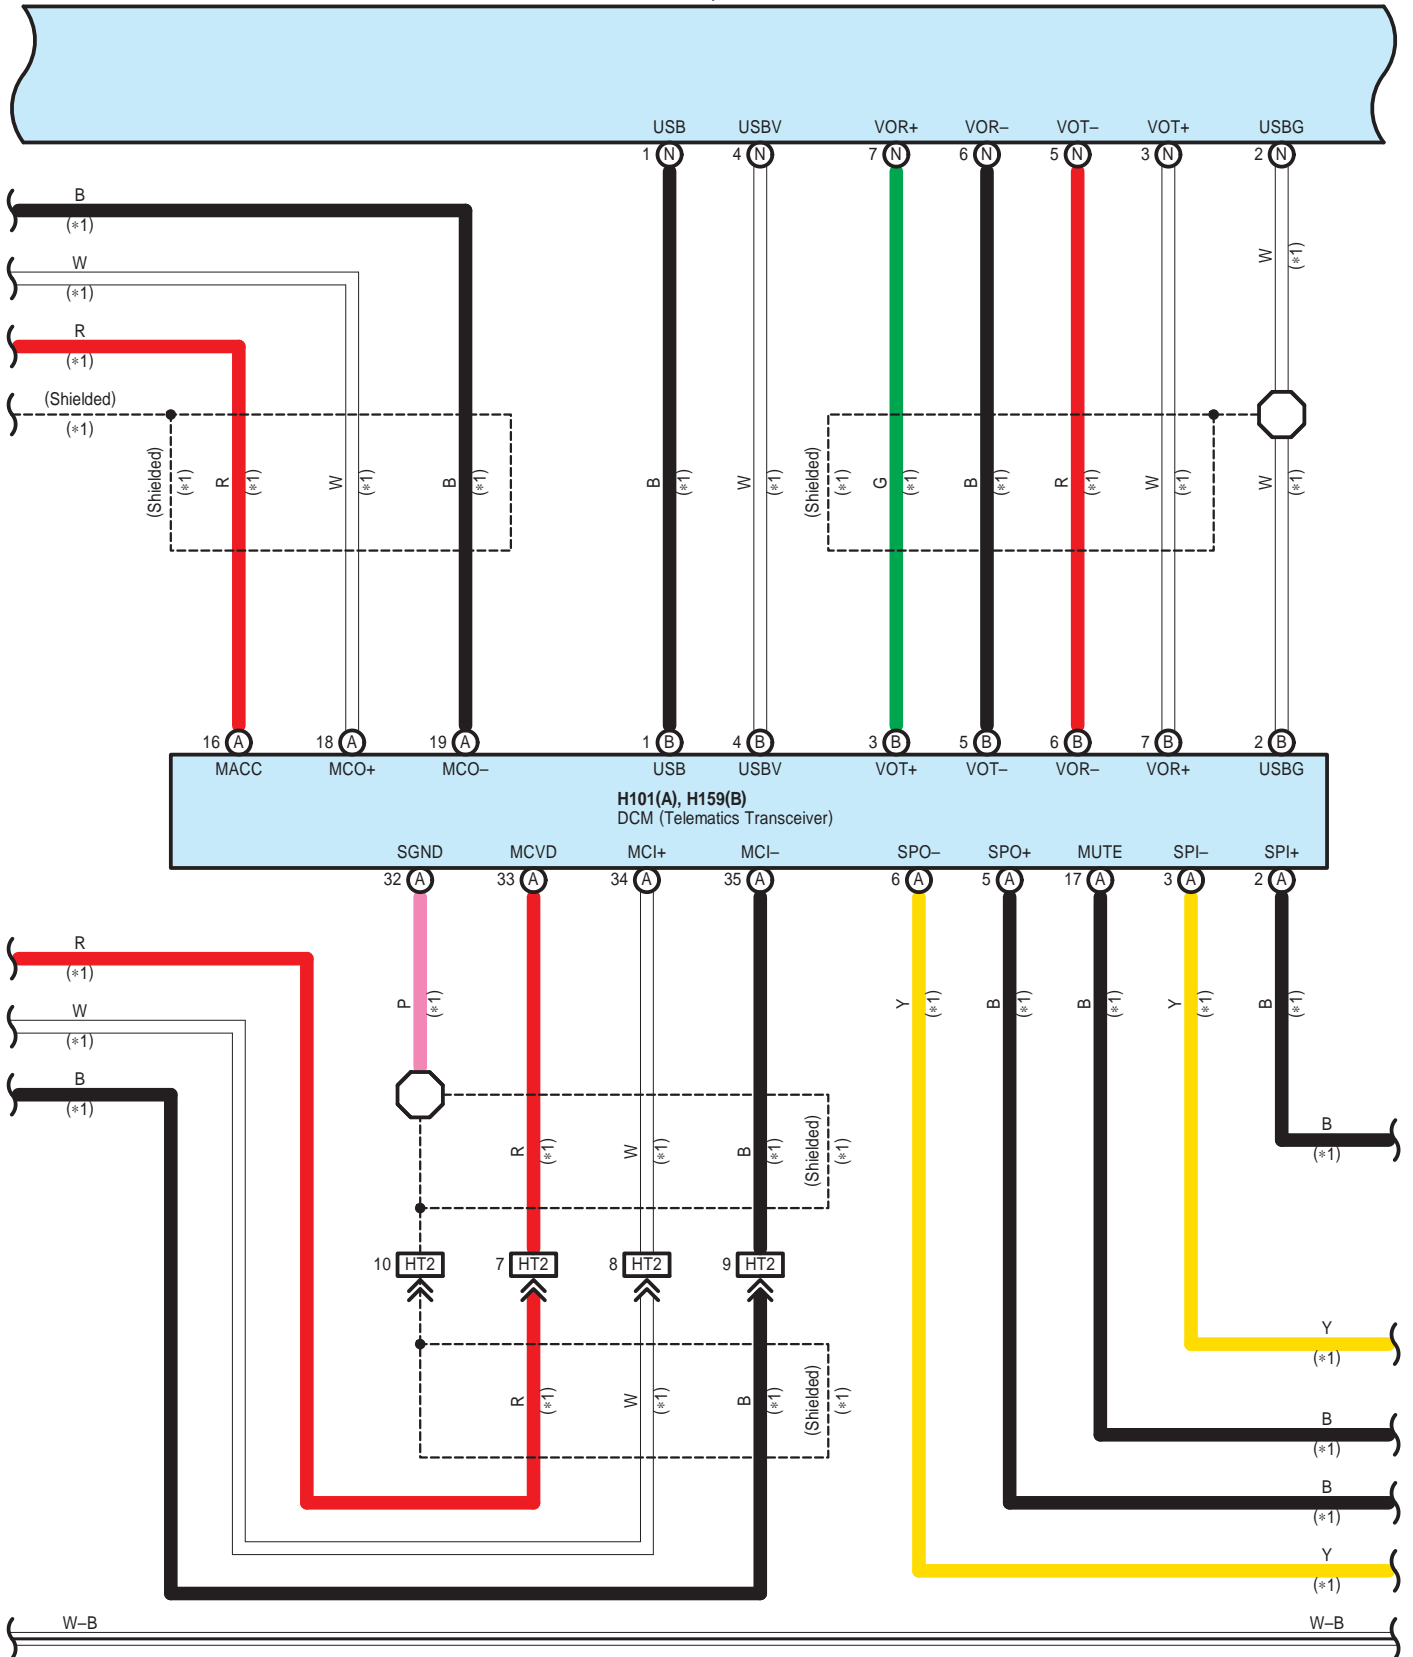

: There is no wire color information.

H97(J), H98(K), H156(M), H158(N), H164(R), H165(S)
Multi-Media Module Receiver Assembly

H154
No. 1 Stereo Jack Adapter Assembly

H97(J), H98(K), H156(M), H158(N), H164(R), H165(S)
Multi-Media Module Receiver Assembly

H97(J), H98(K), H156(M), H158(N), H164(R), H165(S)
Multi-Media Module Receiver Assembly

- * 1 : w/ LEXUS ENFORM
- * 2 : w/o LEXUS ENFORM
- * 5 : w/ Back Guide Monitor
- * 6 : w/ Rear View Monitor

H97(J), H98(K), H156(M), H158(N), H164(R), H165(S)
Multi-Media Module Receiver Assembly