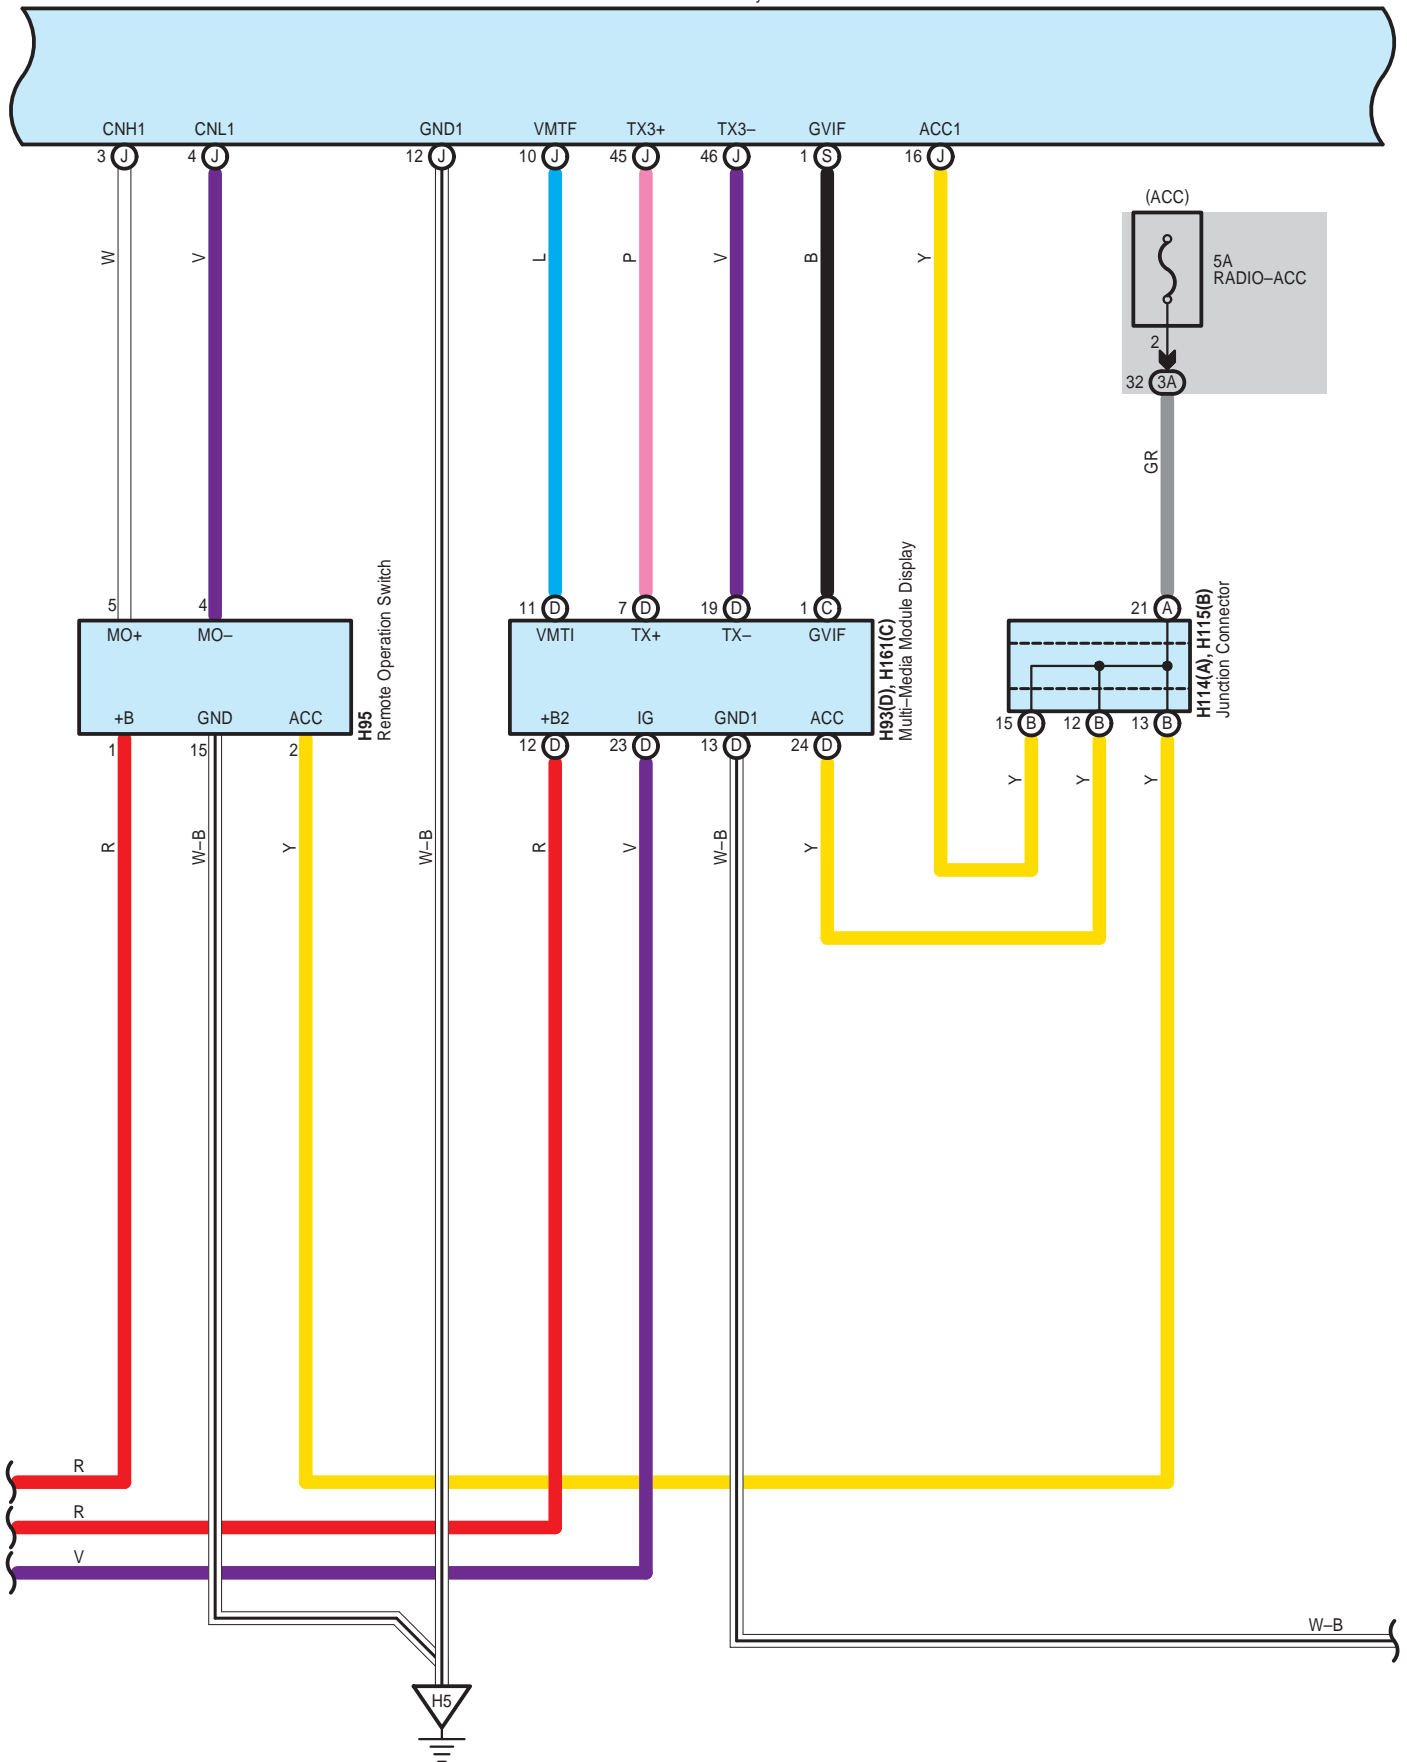

: There is no wire color information.

H97(J), H98(K), H156(M), H158(N), H164(R), H165(S)
Multi-Media Module Receiver Assembly

H154
No. 1 Stereo Jack Adapter Assembly

H97(J), H98(K), H156(M), H158(N), H164(R), H165(S)
Multi-Media Module Receiver Assembly