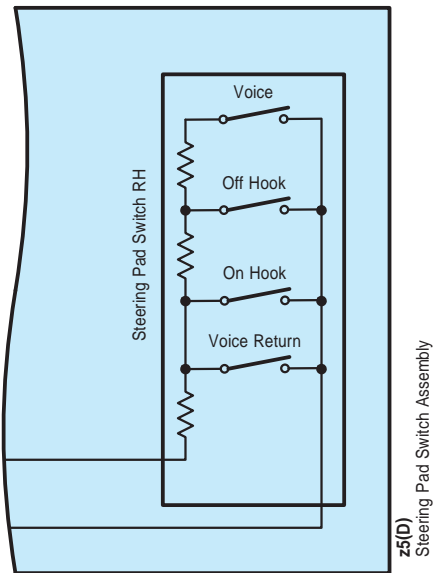

: There is no wire color information.

H97(J), H98(K), H156(M), H158(N), H164(R), H165(S)
Multi-Media Module Receiver Assembly

H154
No. 1 Stereo Jack Adapter Assembly

H97(J), H98(K), H156(M), H158(N), H164(R), H165(S)
Multi-Media Module Receiver Assembly