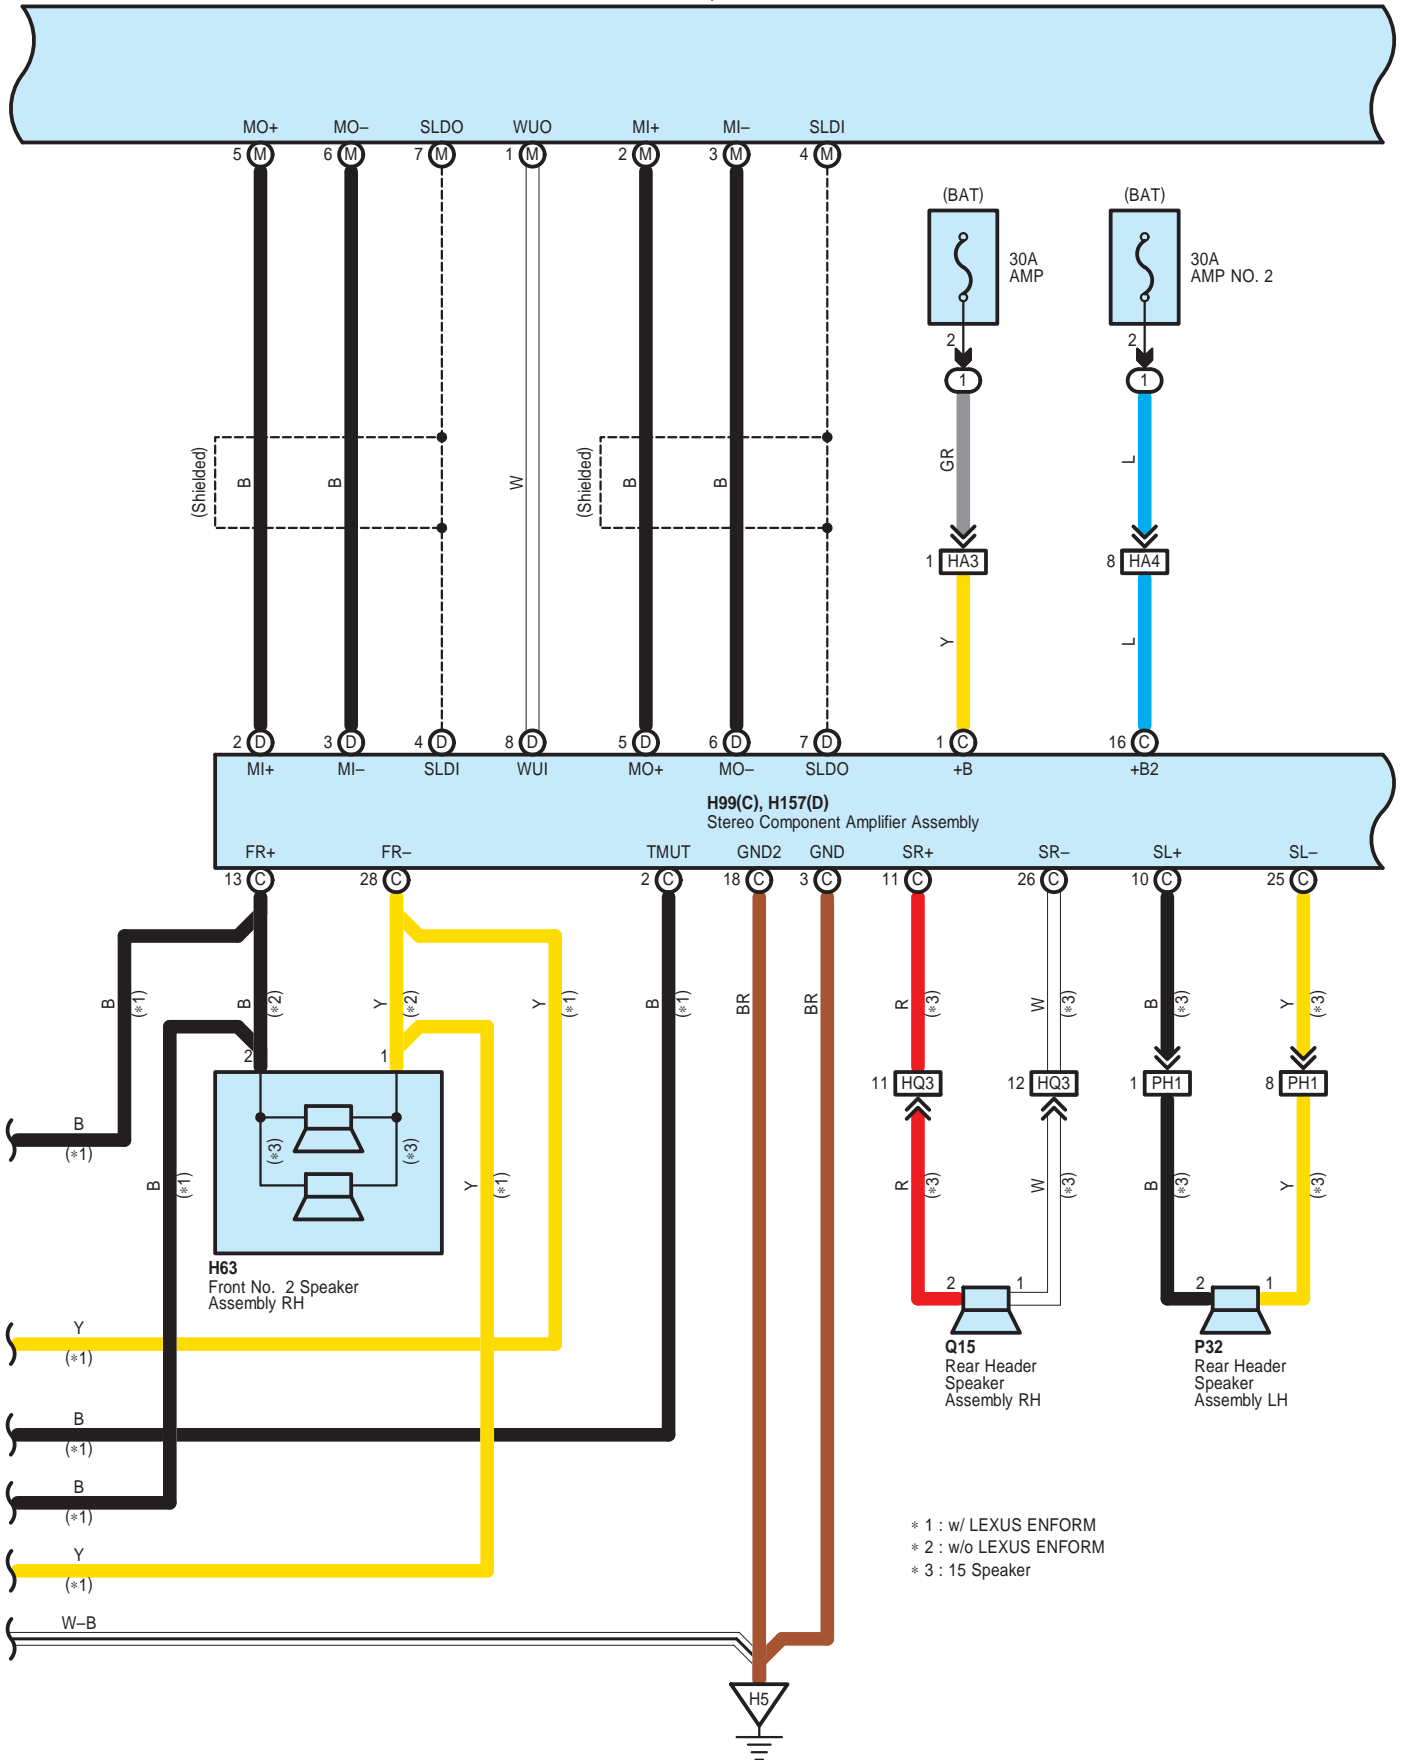

H97(J), H98(K), H156(M), H158(N), H164(R), H165(S)
Multi-Media Module Receiver Assembly

* 1 : w/ LEXUS ENFORM
* 2 : w/o LEXUS ENFORM
* 3 : 15 Speaker