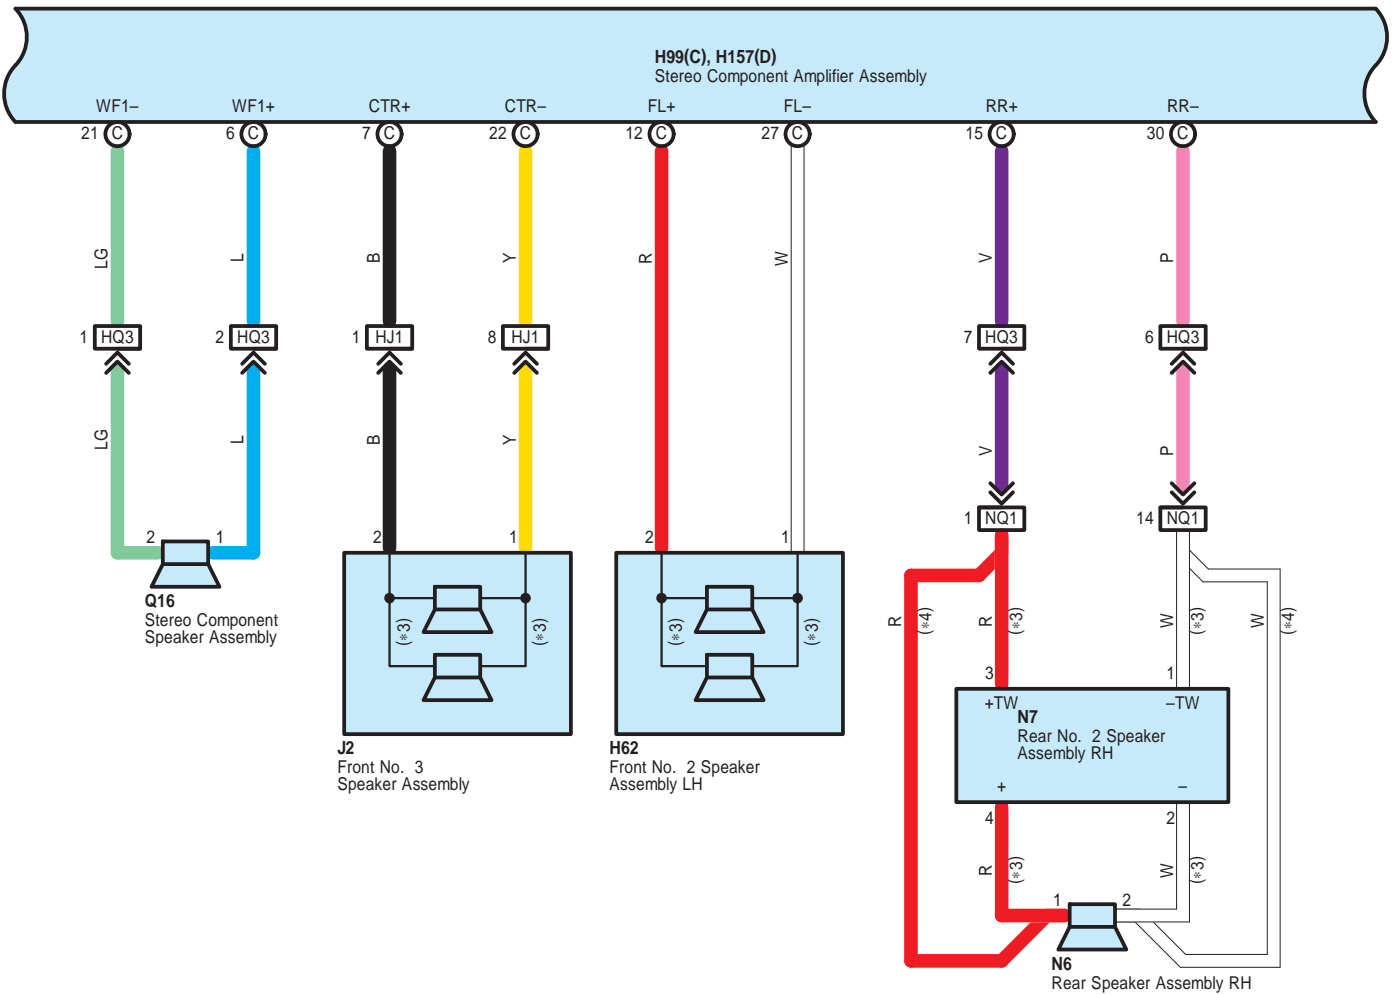

H97(J), H98(K), H156(M), H158(N), H164(R), H165(S)
Multi-Media Module Receiver Assembly