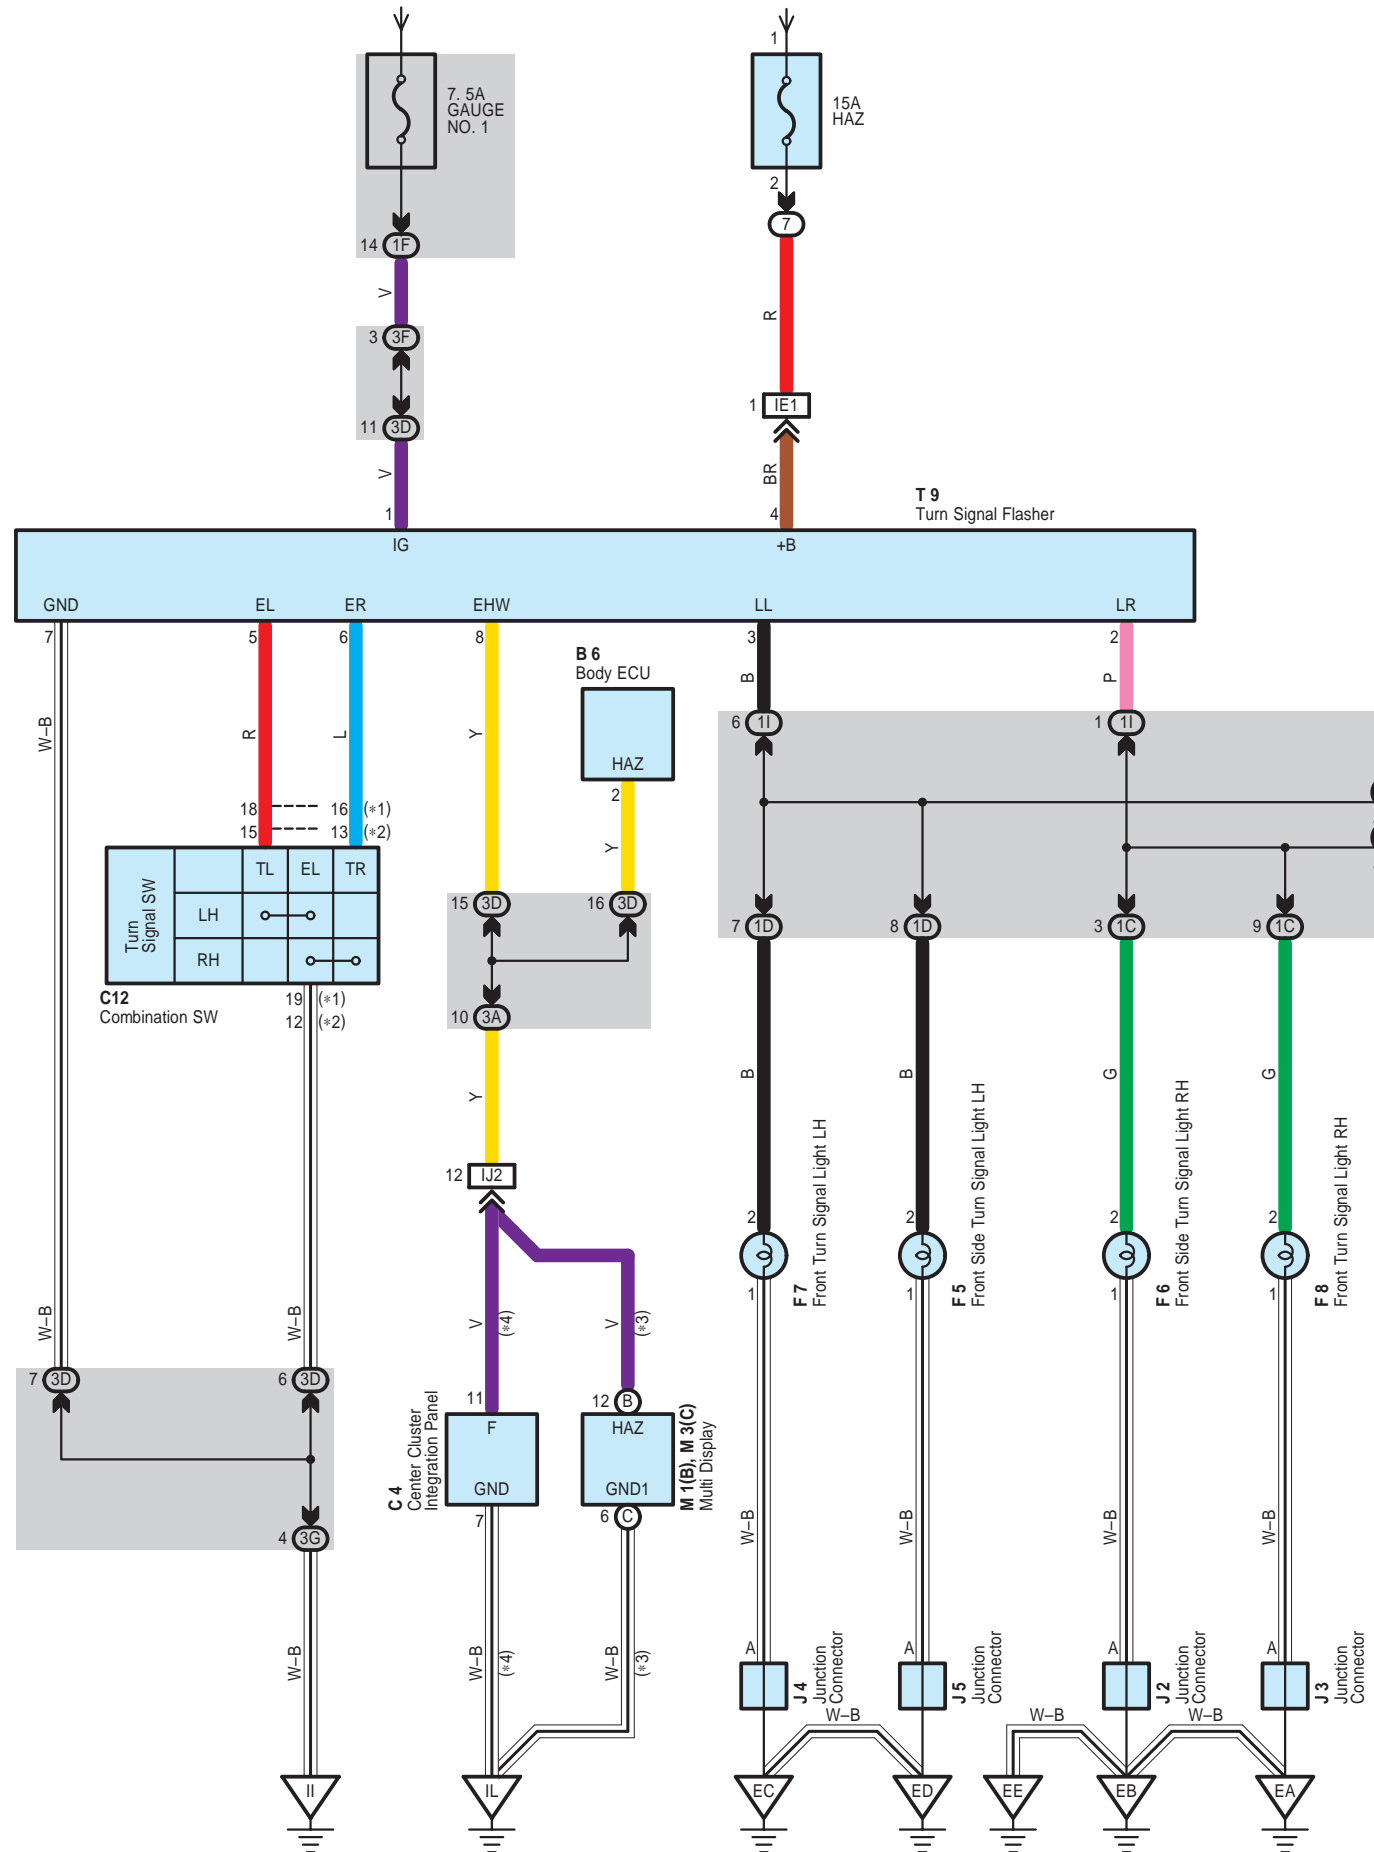

# Turn Signal and Hazard Warning Light

From Power Source System (See Page 94)

- \* 1 : Australia
- \* 2 : Except Australia
- \* 3 : w/ LEXUS Navigation System
- \* 4 : w/o LEXUS Navigation System