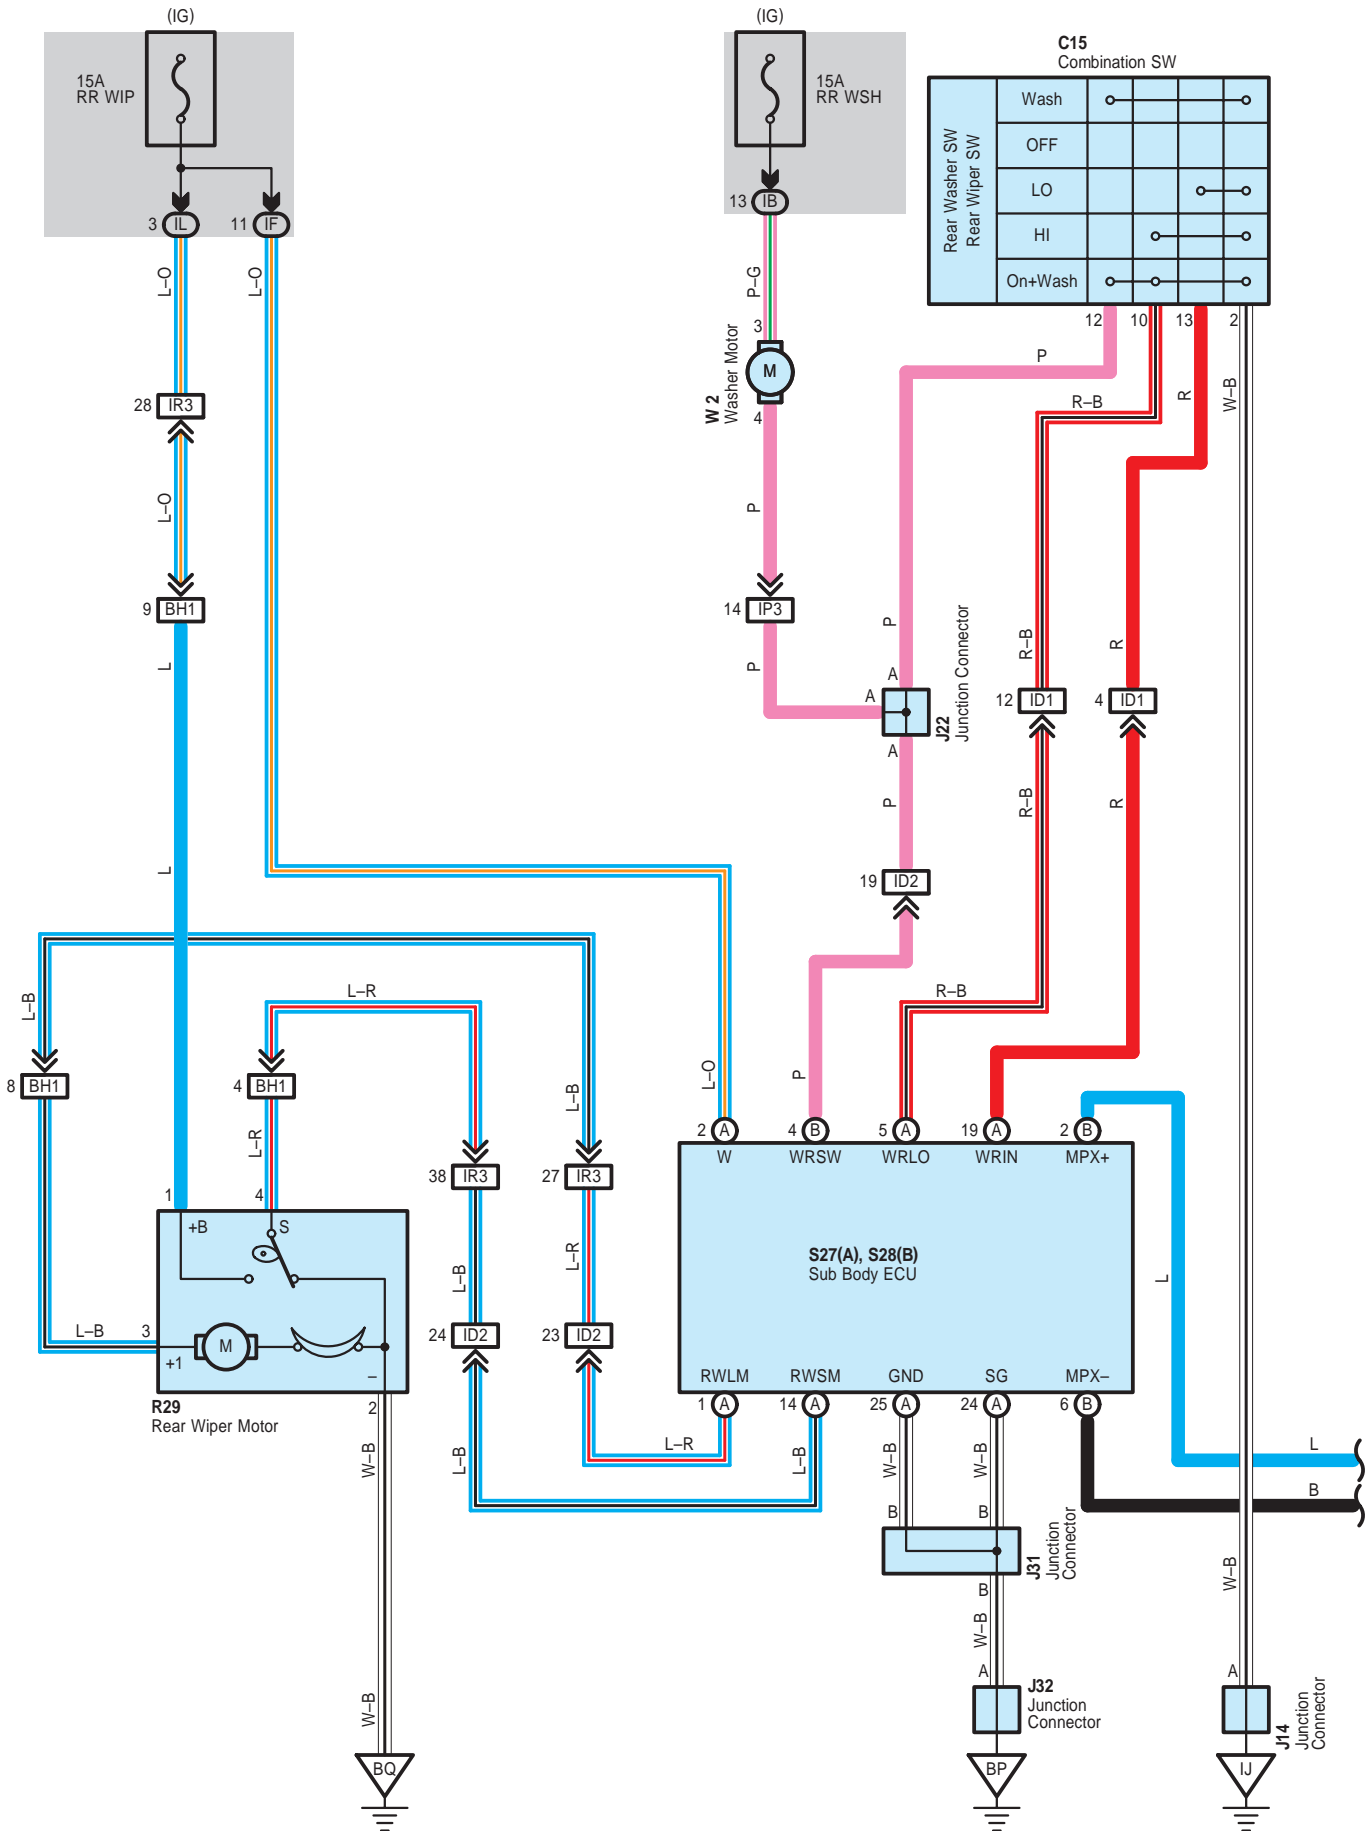

# Rear Wiper and Washer

Rear Wiper and Washer

Rear Wiper and Washer

B 3  
White

B 5  
White

C 9  
White

C 11  
White

C 15  
Black

1L

White

BH1

White

1C1

Gray

1D1

Blue

Rear Wiper and Washer

ID2  
White

IO1  
White

IP3  
White

IP5  
Black

Rear Wiper and Washer

IR3  
White