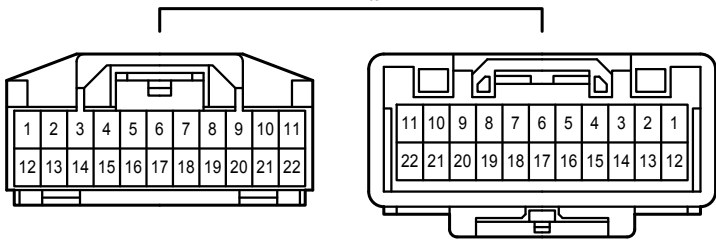

Rear Wiper and Washer

ID2  
White

IO1  
White

IP3  
White

IP5  
Black

Rear Wiper and Washer

IR3  
White