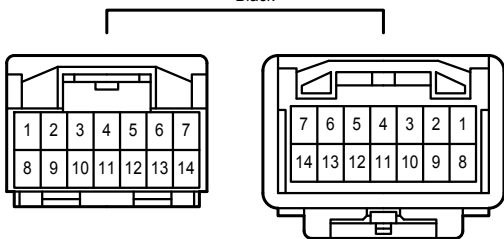

Rear Wiper and Washer

ID2  
White

IO1  
White

IP3  
White

IP5  
Black

Rear Wiper and Washer

IR3  
White