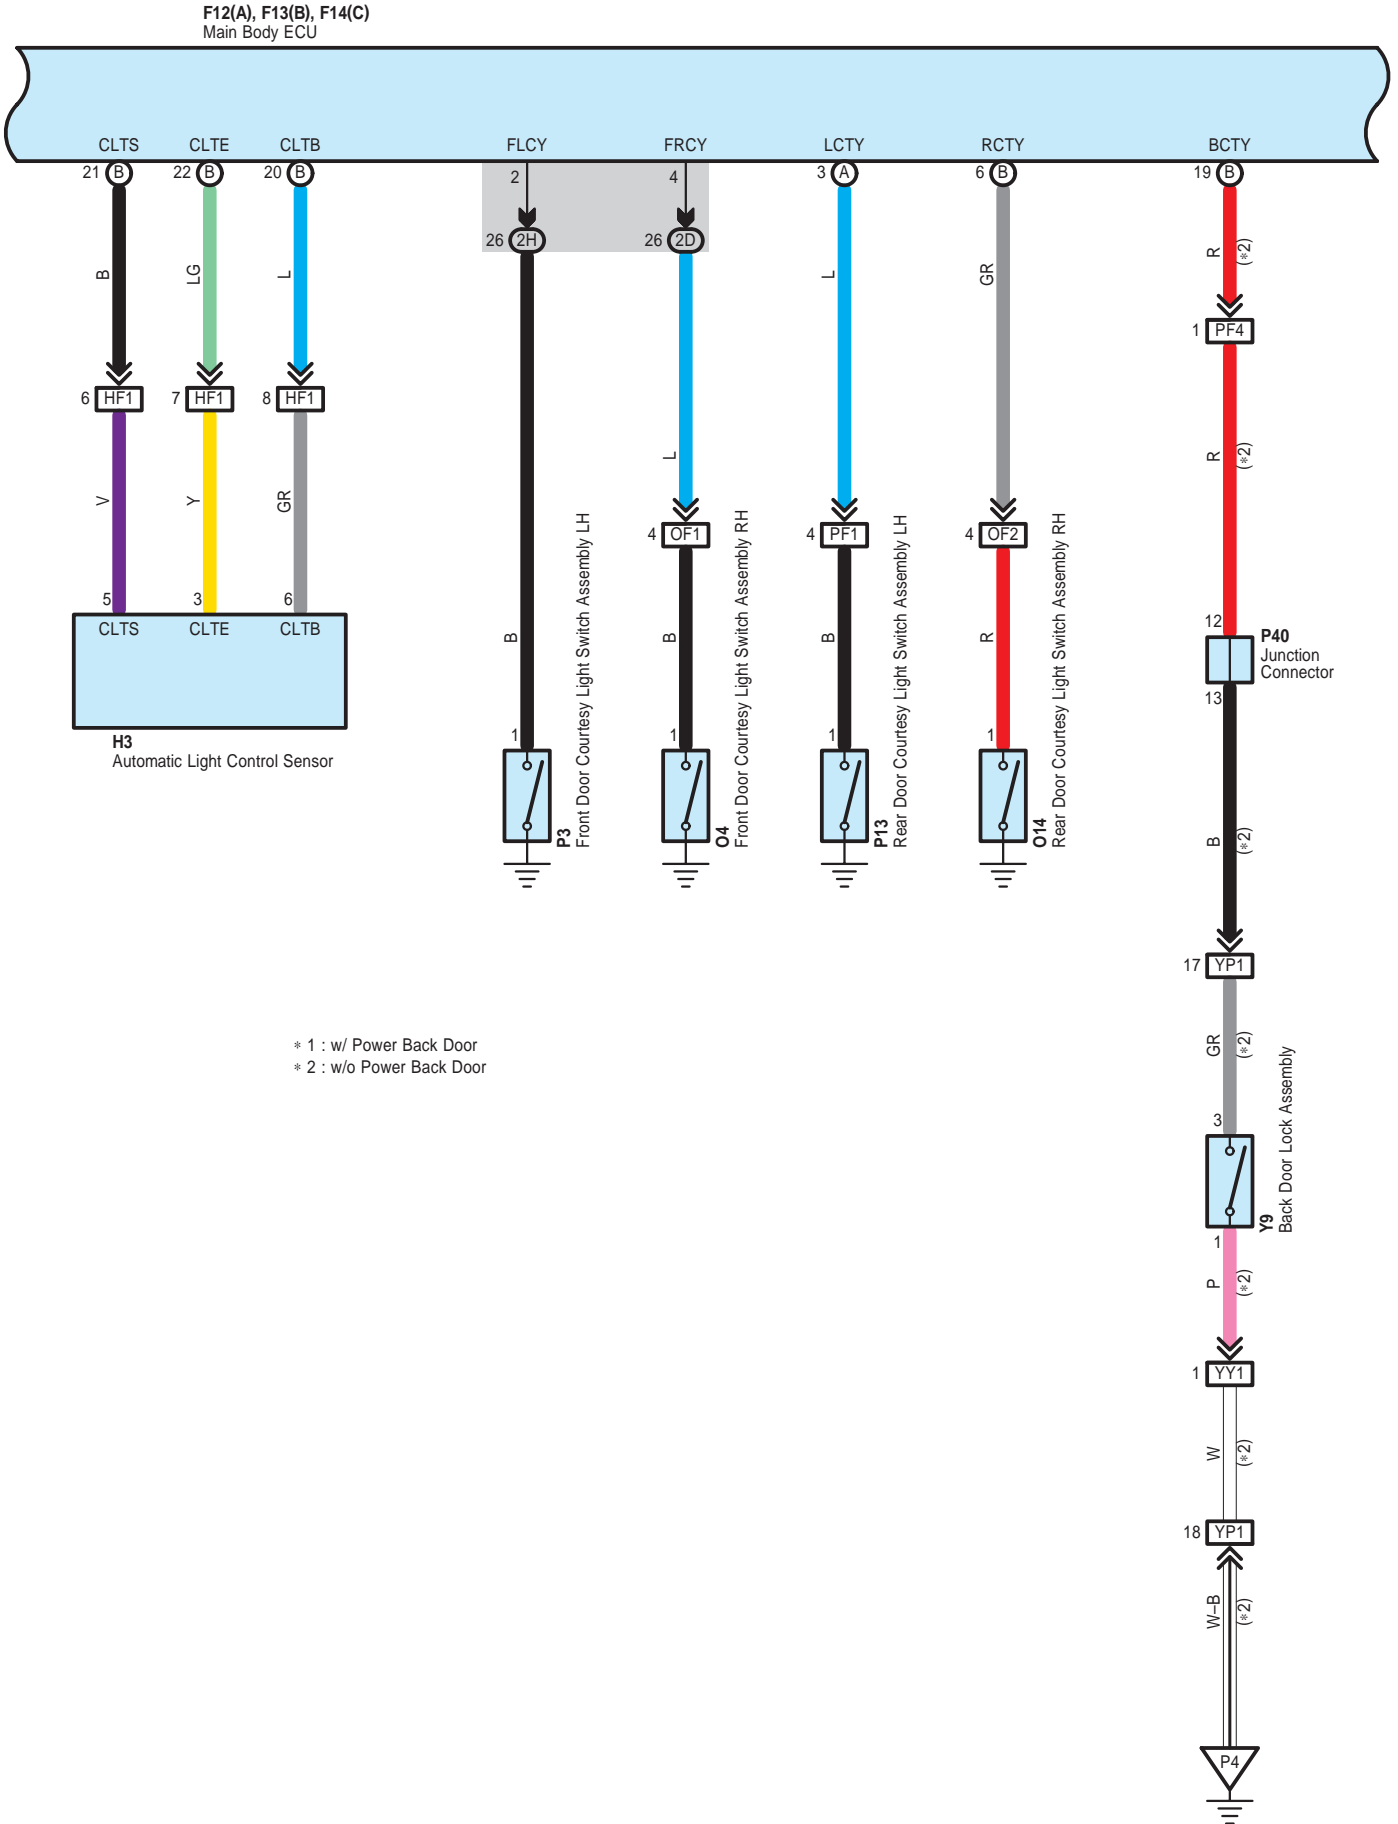

Automatic Light Control , Light Auto Turn Off System

- * 3 : HID Type
- * 4 : Except HID Type

Automatic Light Control , Light Auto Turn Off System

F12(A), F13(B), F14(C)
Main Body ECU

F39
Headlight Dimmer
Switch Assembly

Automatic Light Control , Light Auto Turn Off System

Automatic Light Control , Light Auto Turn Off System

Automatic Light Control , Light Auto Turn Off System

Automatic Light Control , Light Auto Turn Off System

Automatic Light Control , Light Auto Turn Off System

P 40
Blue

Y 9
Gray

Y 10
White

Y 23
White

2D
White

2F
White

2H
White