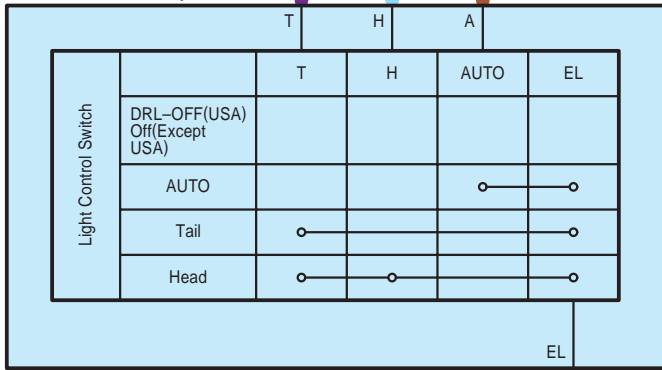

Automatic Light Control , Light Auto Turn Off System

- * 3 : HID Type
- * 4 : Except HID Type

Automatic Light Control , Light Auto Turn Off System

F12(A), F13(B), F14(C)
Main Body ECU

F39
Headlight Dimmer
Switch Assembly