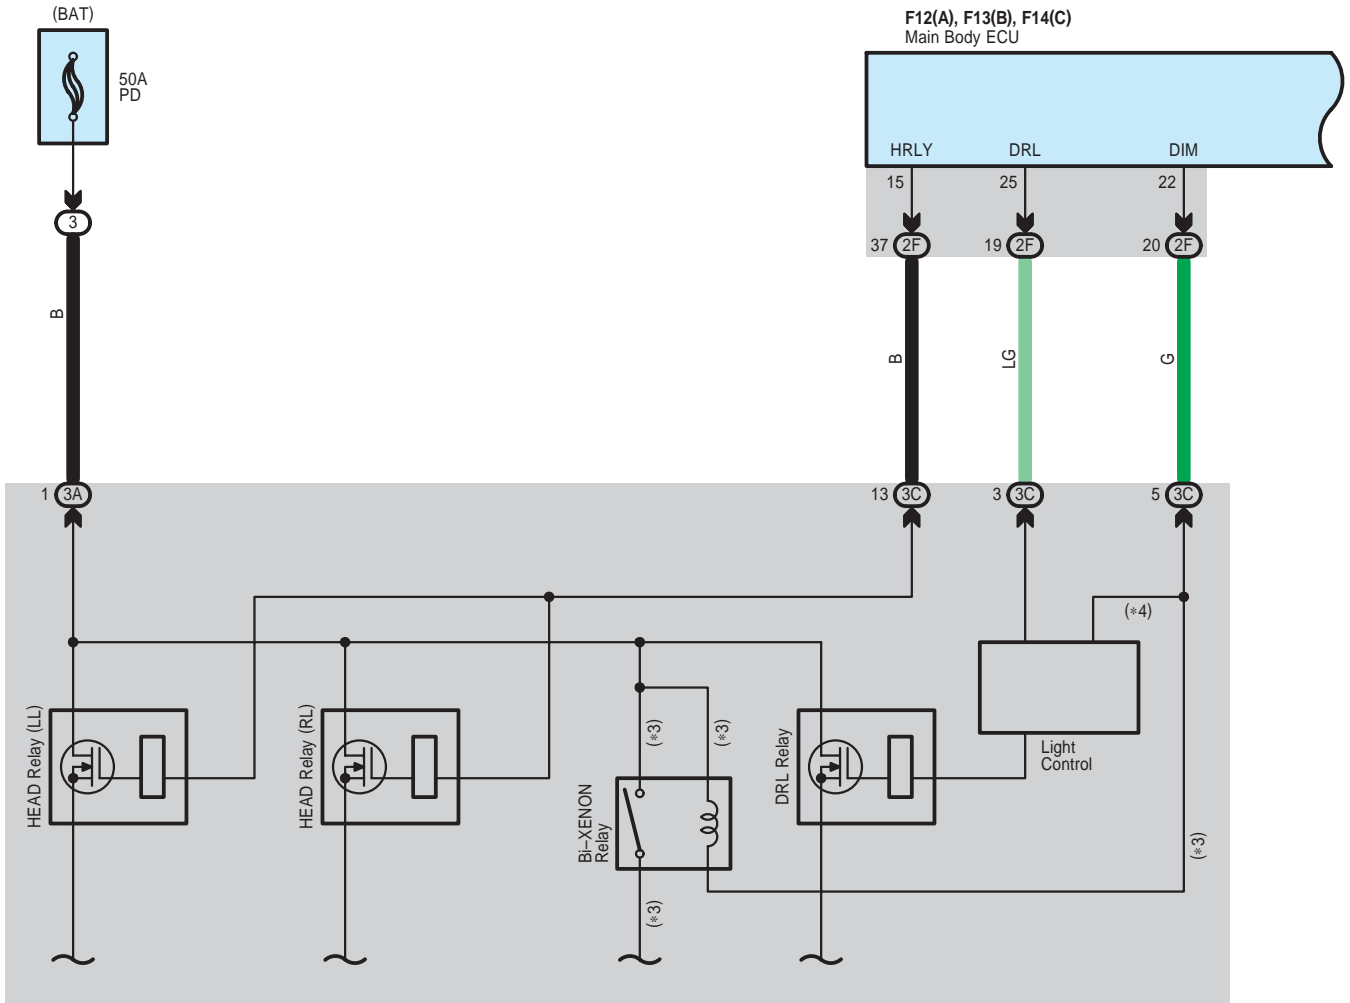

Automatic Light Control , Light Auto Turn Off System

- * 3 : HID Type
- * 4 : Except HID Type

Automatic Light Control , Light Auto Turn Off System

F12(A), F13(B), F14(C)
Main Body ECU

F39
Headlight Dimmer
Switch Assembly