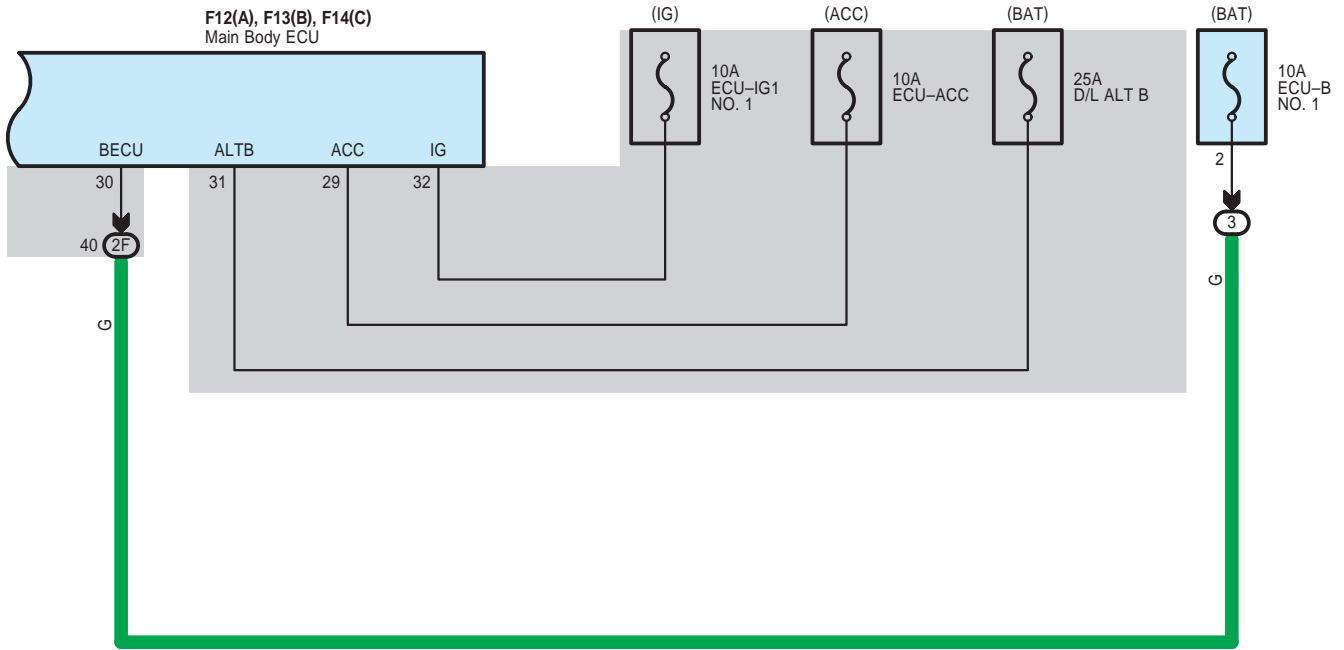

F 12
White

F 13
Black

F 76
White

Automatic Light Control , Light Auto Turn Off System