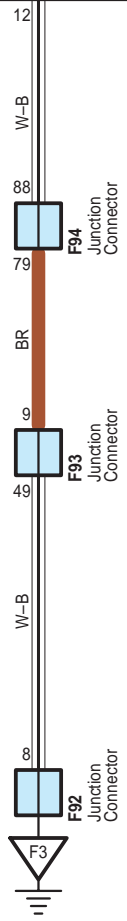

Automatic Light Control , Light Auto Turn Off System

- * 3 : HID Type
- * 4 : Except HID Type

Automatic Light Control , Light Auto Turn Off System

F12(A), F13(B), F14(C)
Main Body ECU

F39
Headlight Dimmer
Switch Assembly

Automatic Light Control , Light Auto Turn Off System

Automatic Light Control , Light Auto Turn Off System

Automatic Light Control , Light Auto Turn Off System

Automatic Light Control , Light Auto Turn Off System

F 12
White

F 13
Black

F 14
White

F 39
White

F 58
White

F 65
White

F 66
White

F 70
Blue