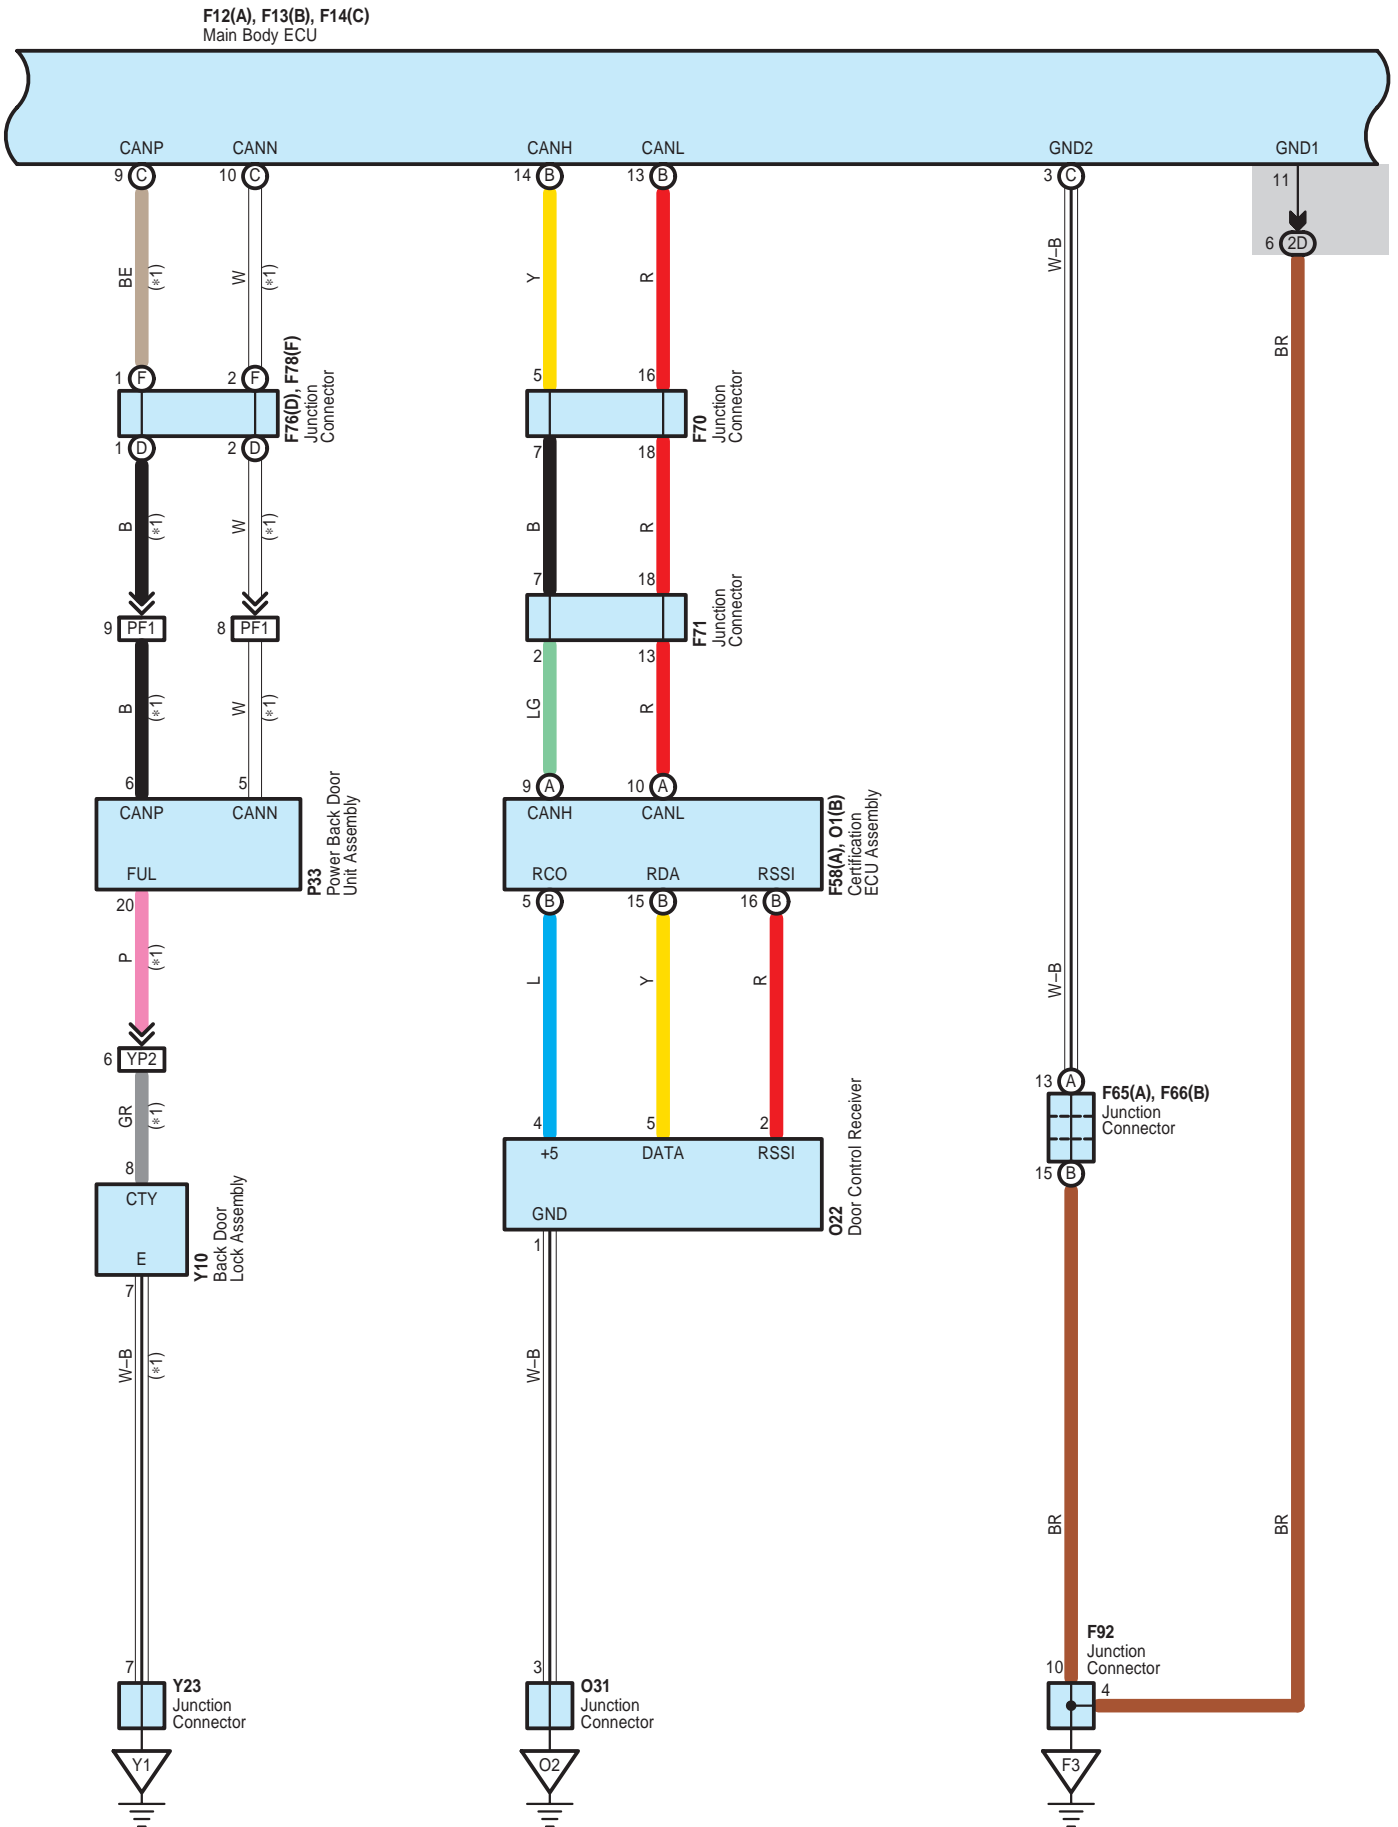

Automatic Light Control , Light Auto Turn Off System