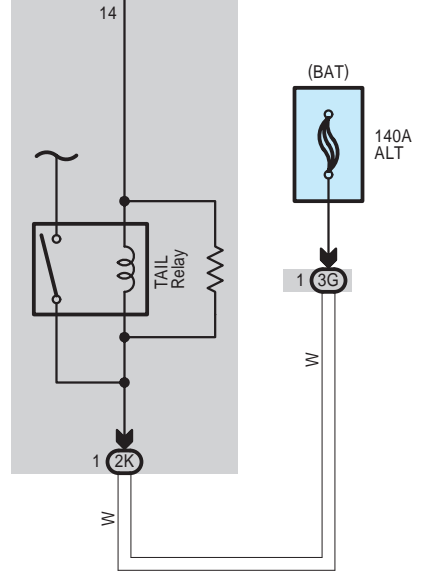

Automatic Light Control , Light Auto Turn Off System

- * 3 : HID Type
- * 4 : Except HID Type

Automatic Light Control , Light Auto Turn Off System

F12(A), F13(B), F14(C)
Main Body ECU

F39
Headlight Dimmer
Switch Assembly