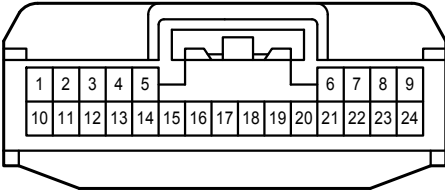

O 31
White

P 3
White

O 1
White