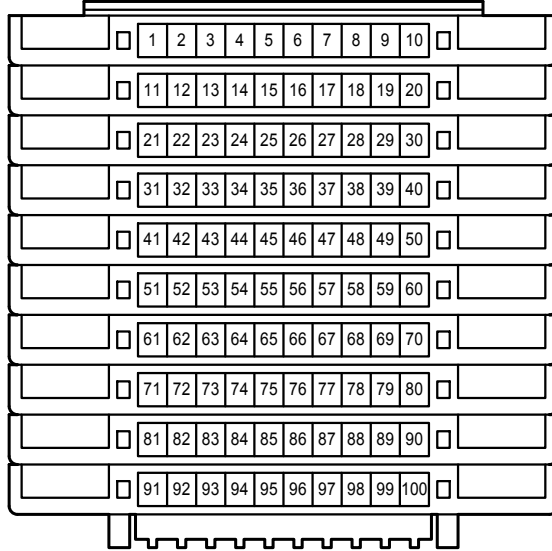

F 71
Blue

F 76
White

Automatic Light Control , Light Auto Turn Off System

F 78
White

F 92
White

F 93
White

F 94
White

H 3
Blue