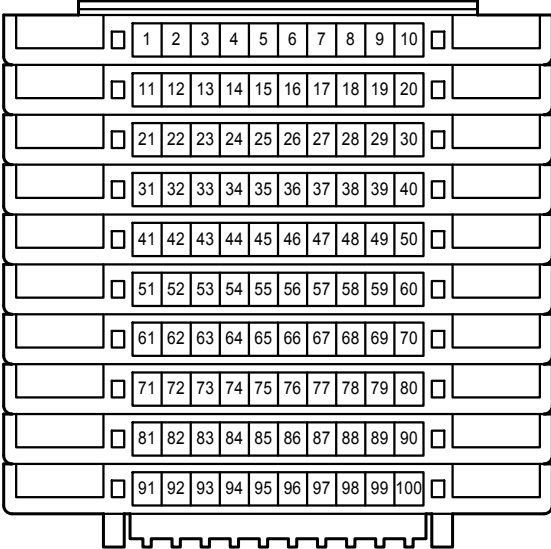

F 71
Blue

F 76
White

Automatic Light Control , Light Auto Turn Off System

F 78
White

F 92
White

F 93
White

F 94
White

H 3
Blue