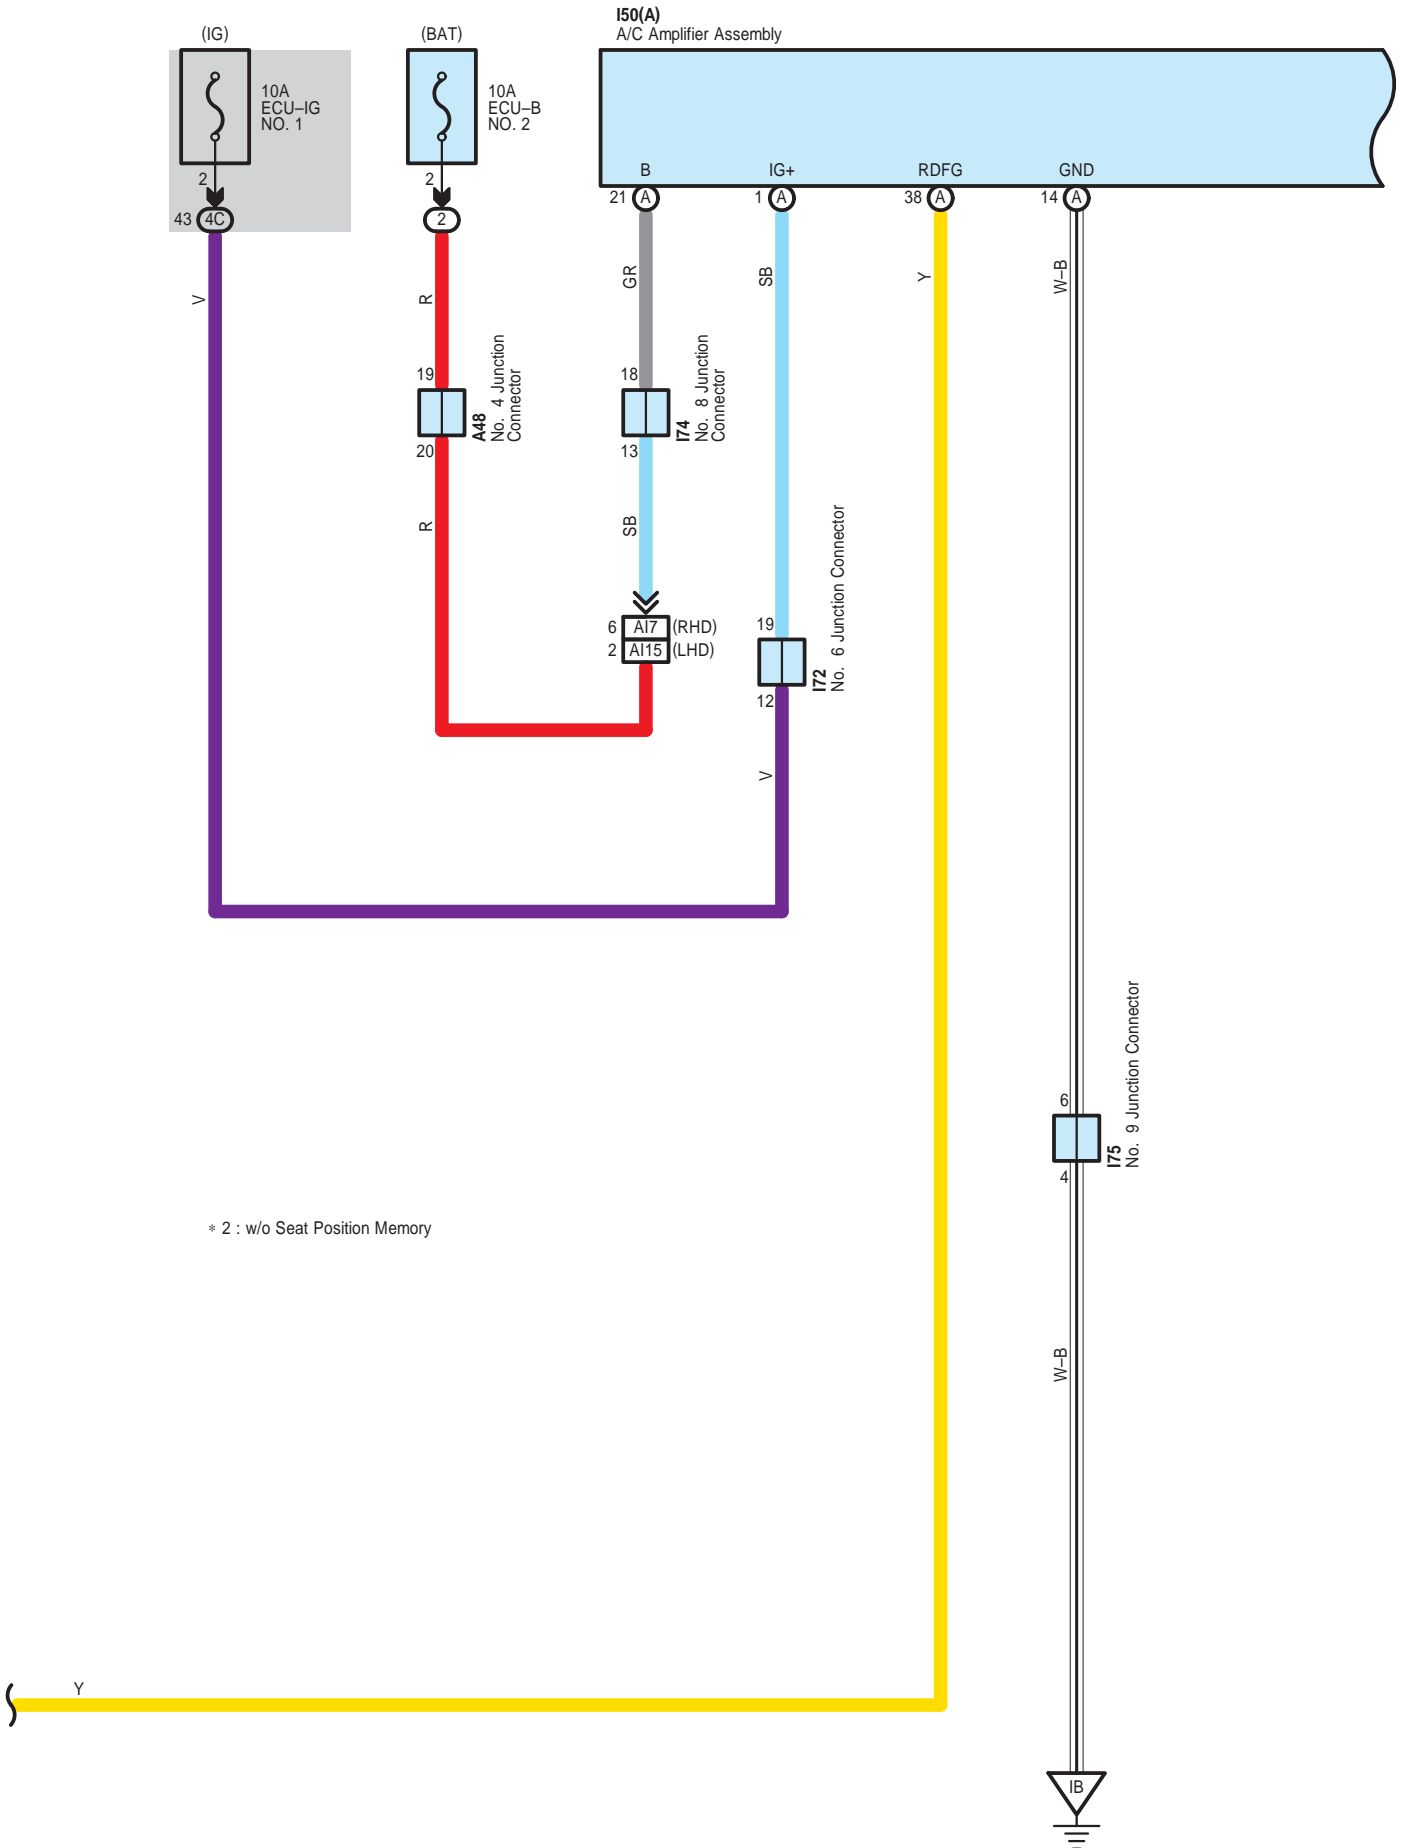

# Mirror Heater, Rear Window Defogger

\* 2 : w/o Seat Position Memory