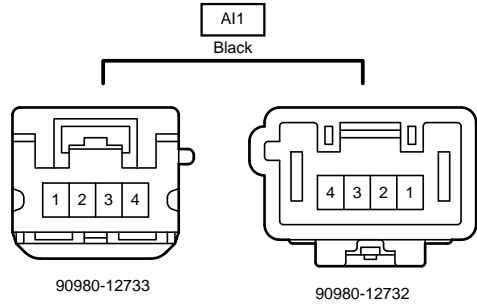

Mirror Heater, Rear Window Defogger