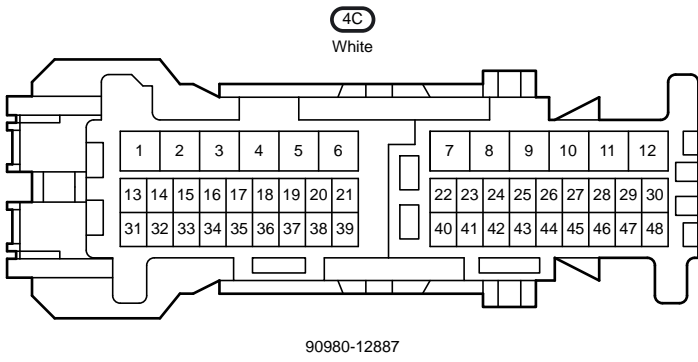

Mirror Heater, Rear Window Defogger