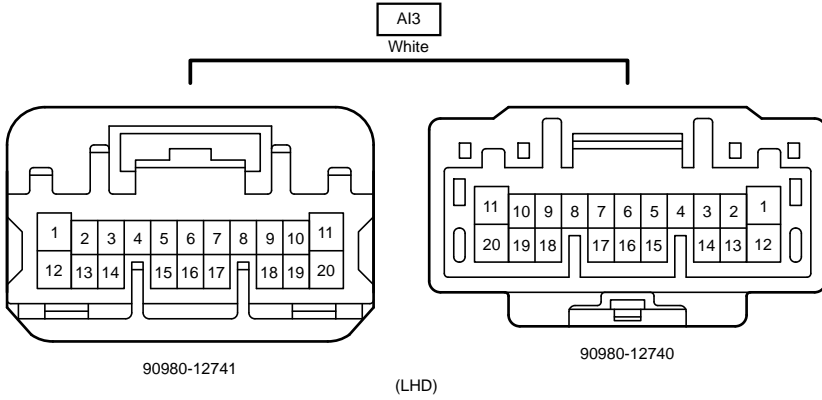

Mirror Heater, Rear Window Defogger