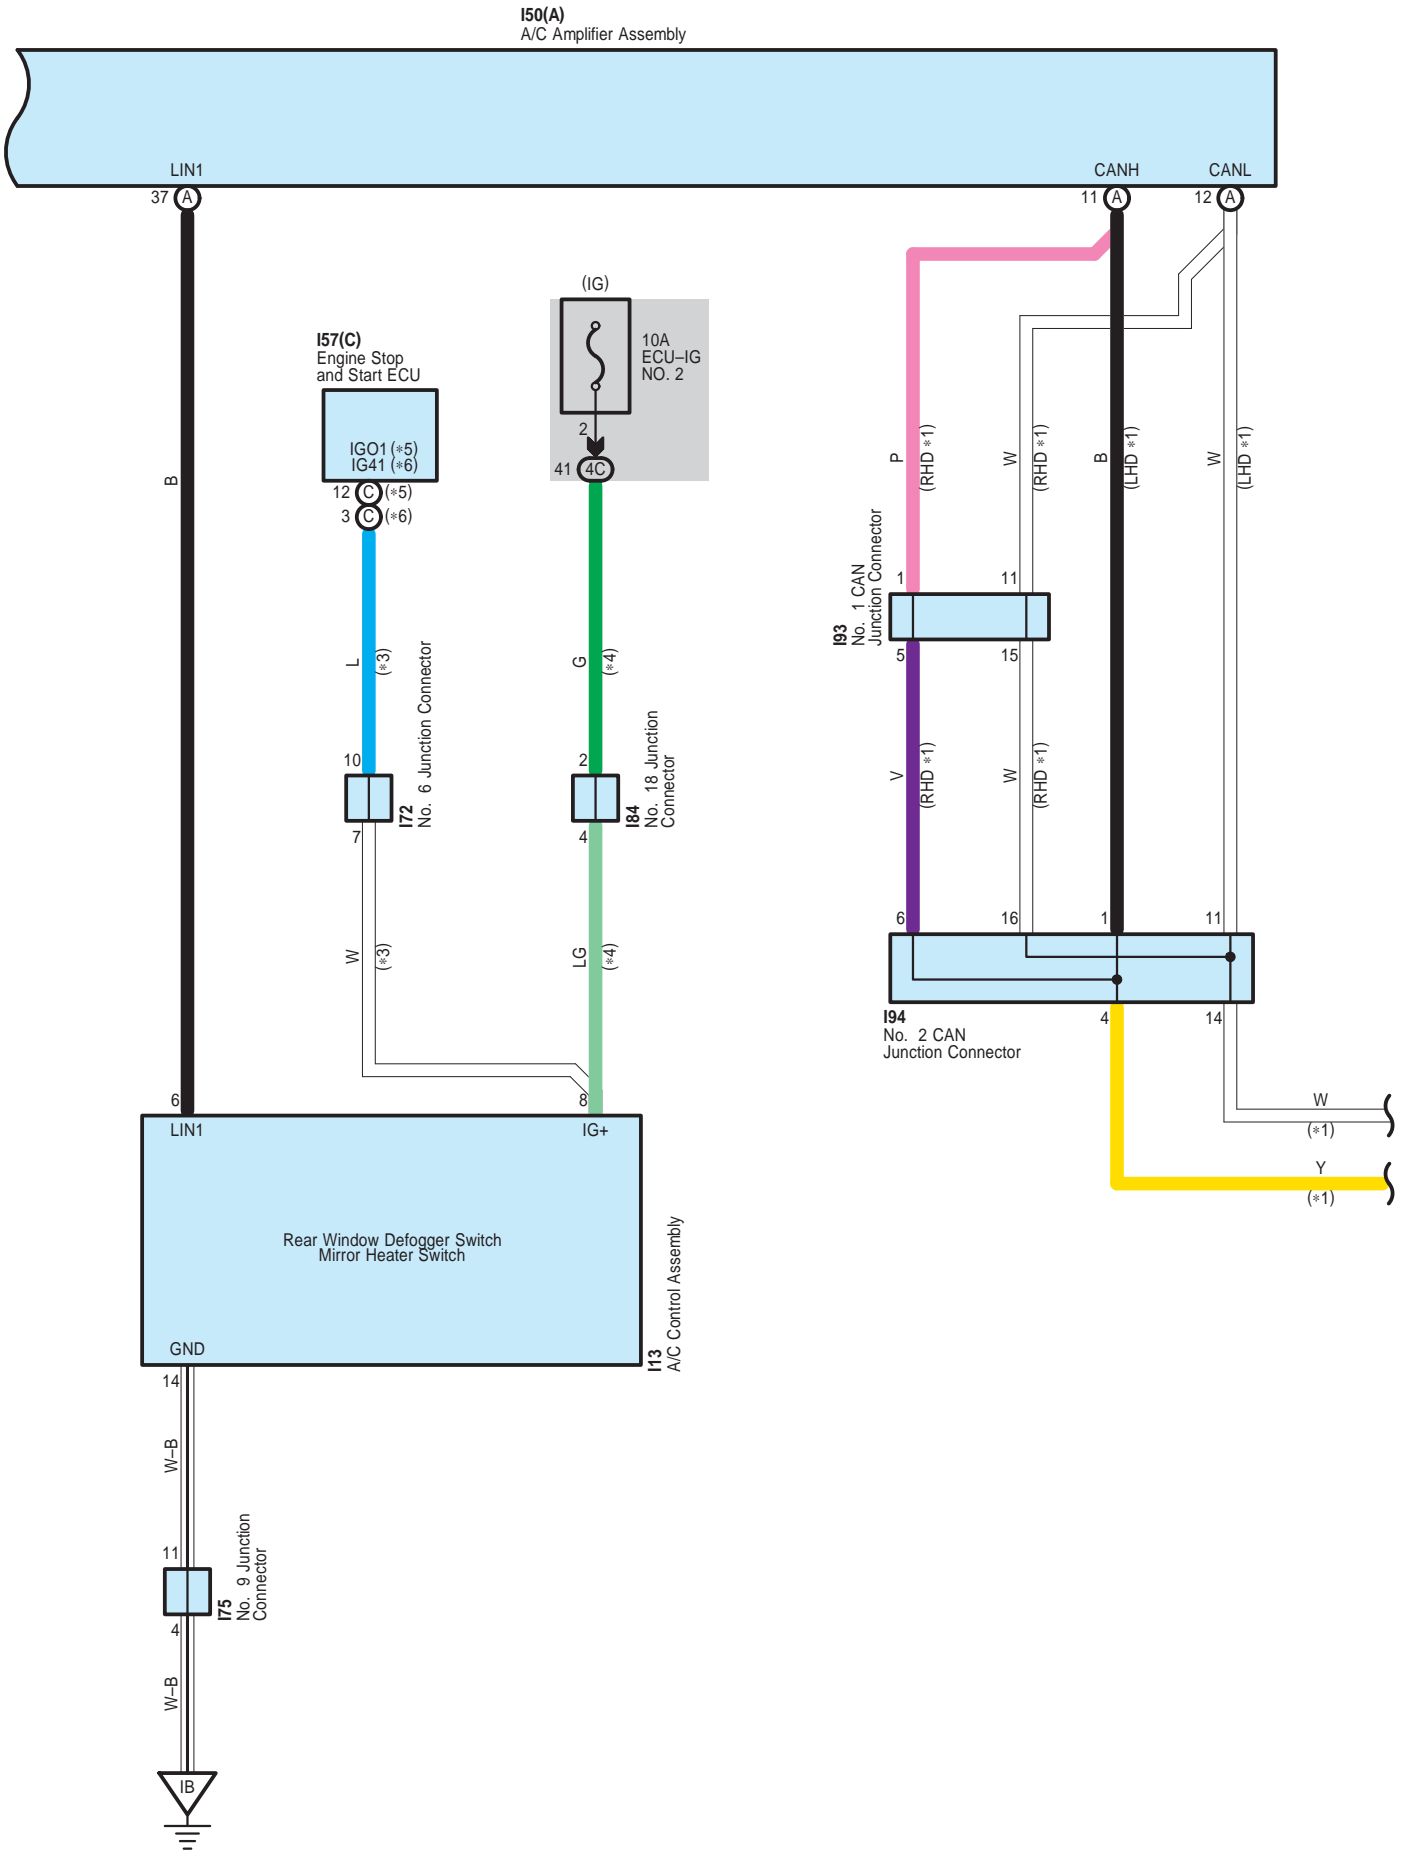

Mirror Heater, Rear Window Defogger