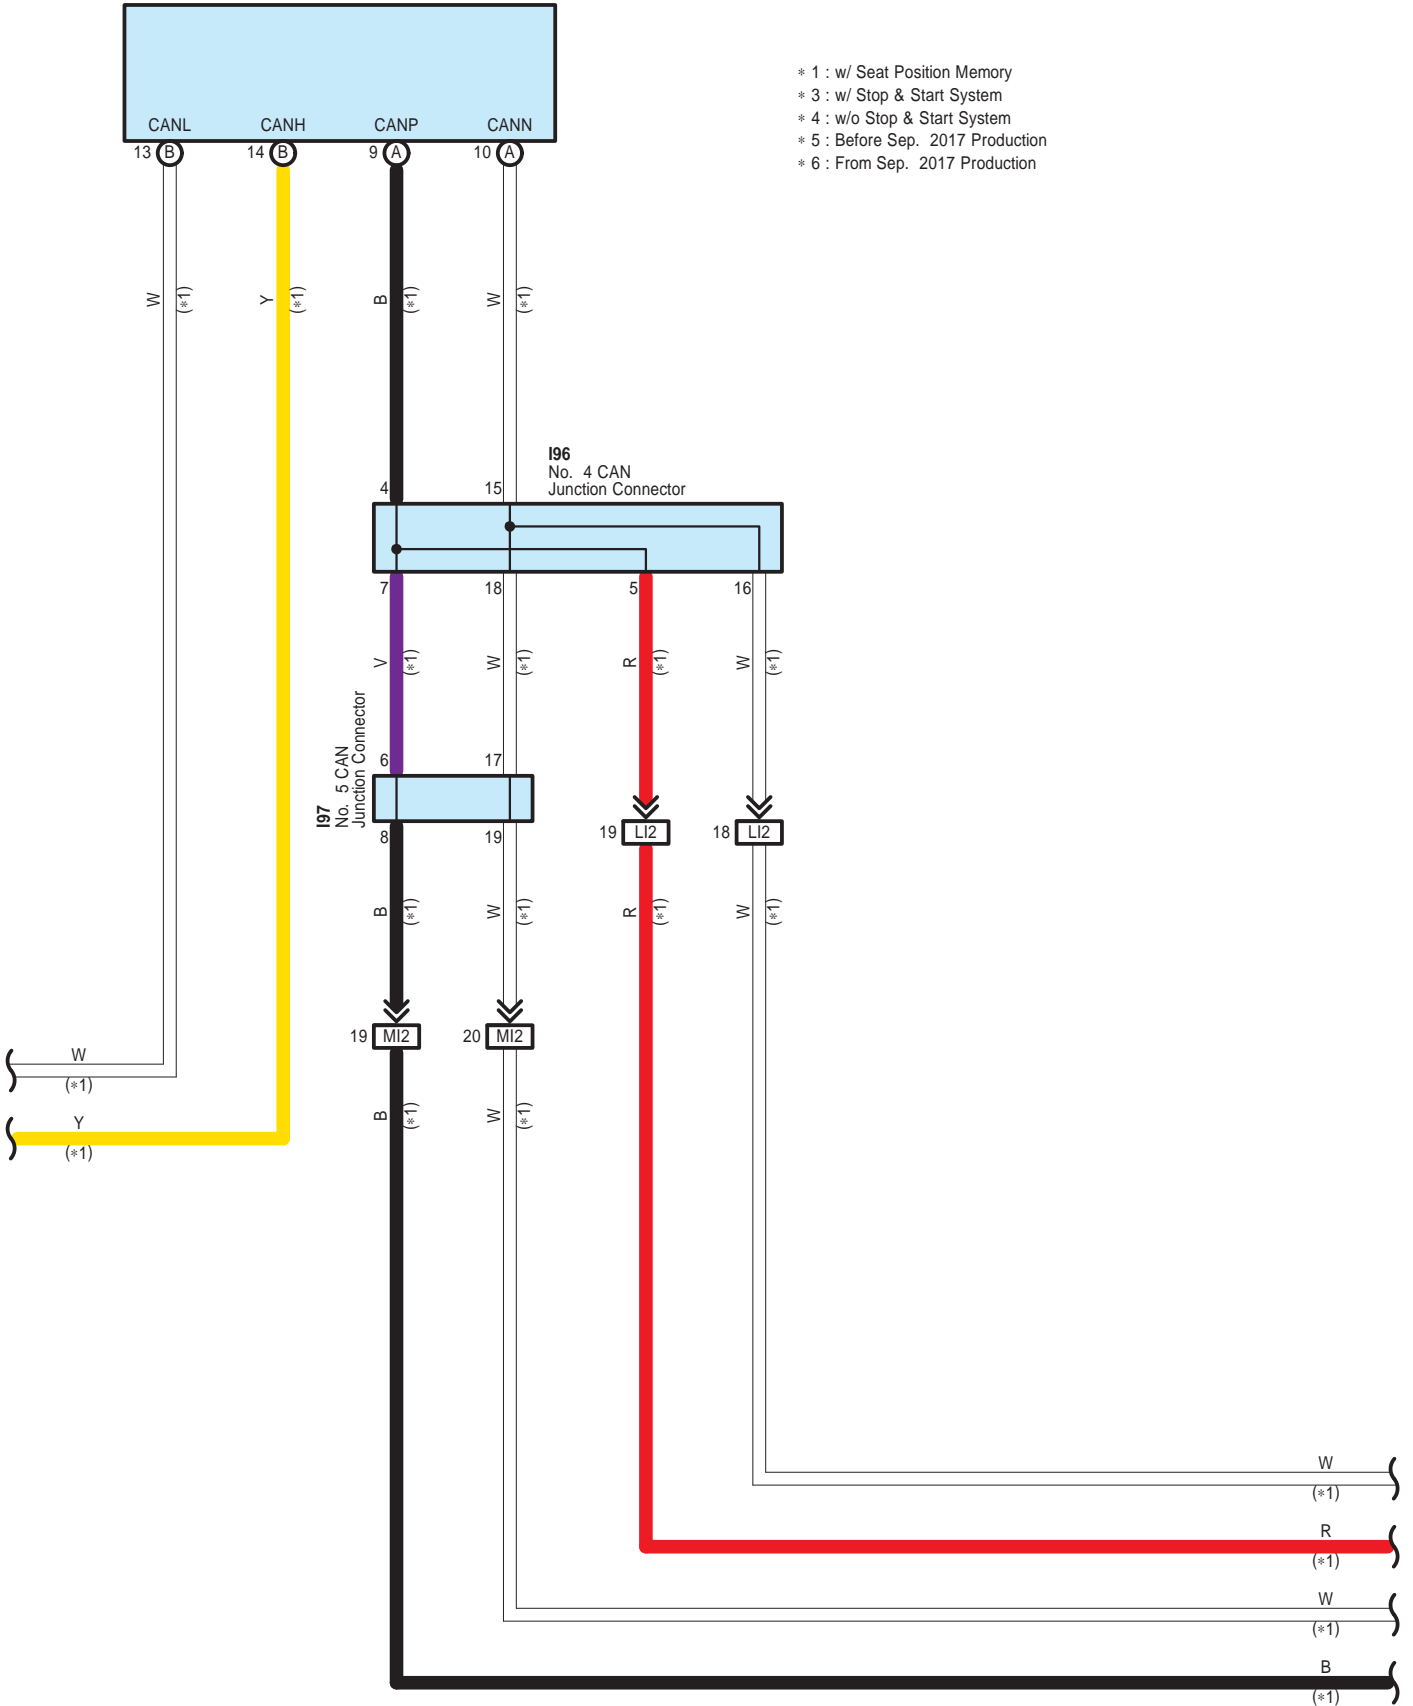

Mirror Heater, Rear Window Defogger

147(A), 148(B)
Main Body ECU