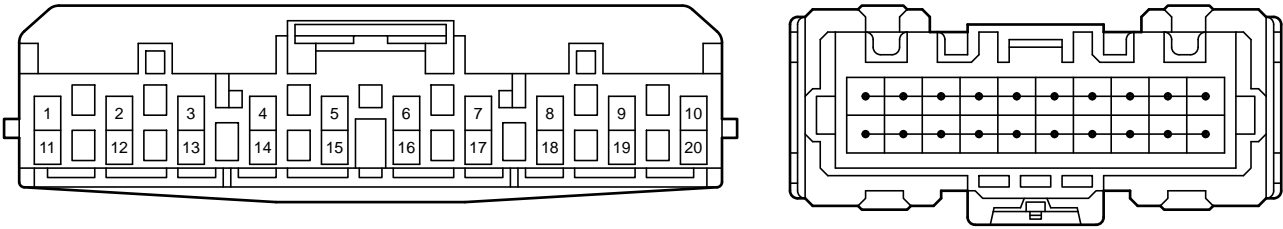

90980-12372  
(Before May 2019 Production)

Mirror Heater, Rear Window Defogger

I84  
Gray

90980-12372  
(From May 2019 Production)

I92  
White

90980-12737

I93  
White

90980-12A58