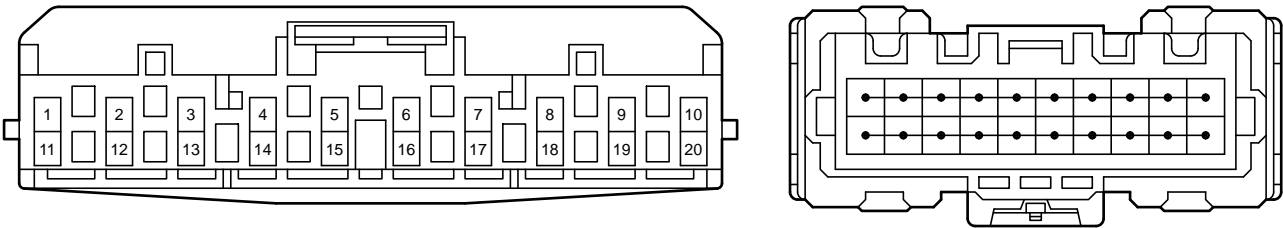

Mirror Heater, Rear Window Defogger

I84
Gray

90980-12372
(From May 2019 Production)

I92
White

90980-12737

I93
White

90980-12A58

I94
White

90980-12A58

I96
White

90980-12372