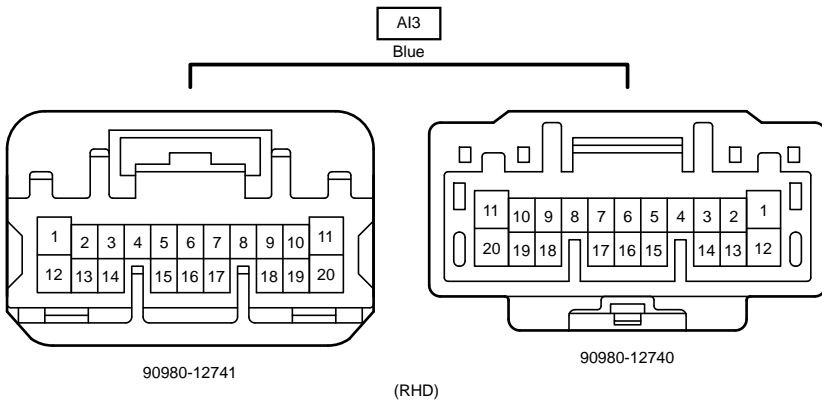

Mirror Heater, Rear Window Defogger