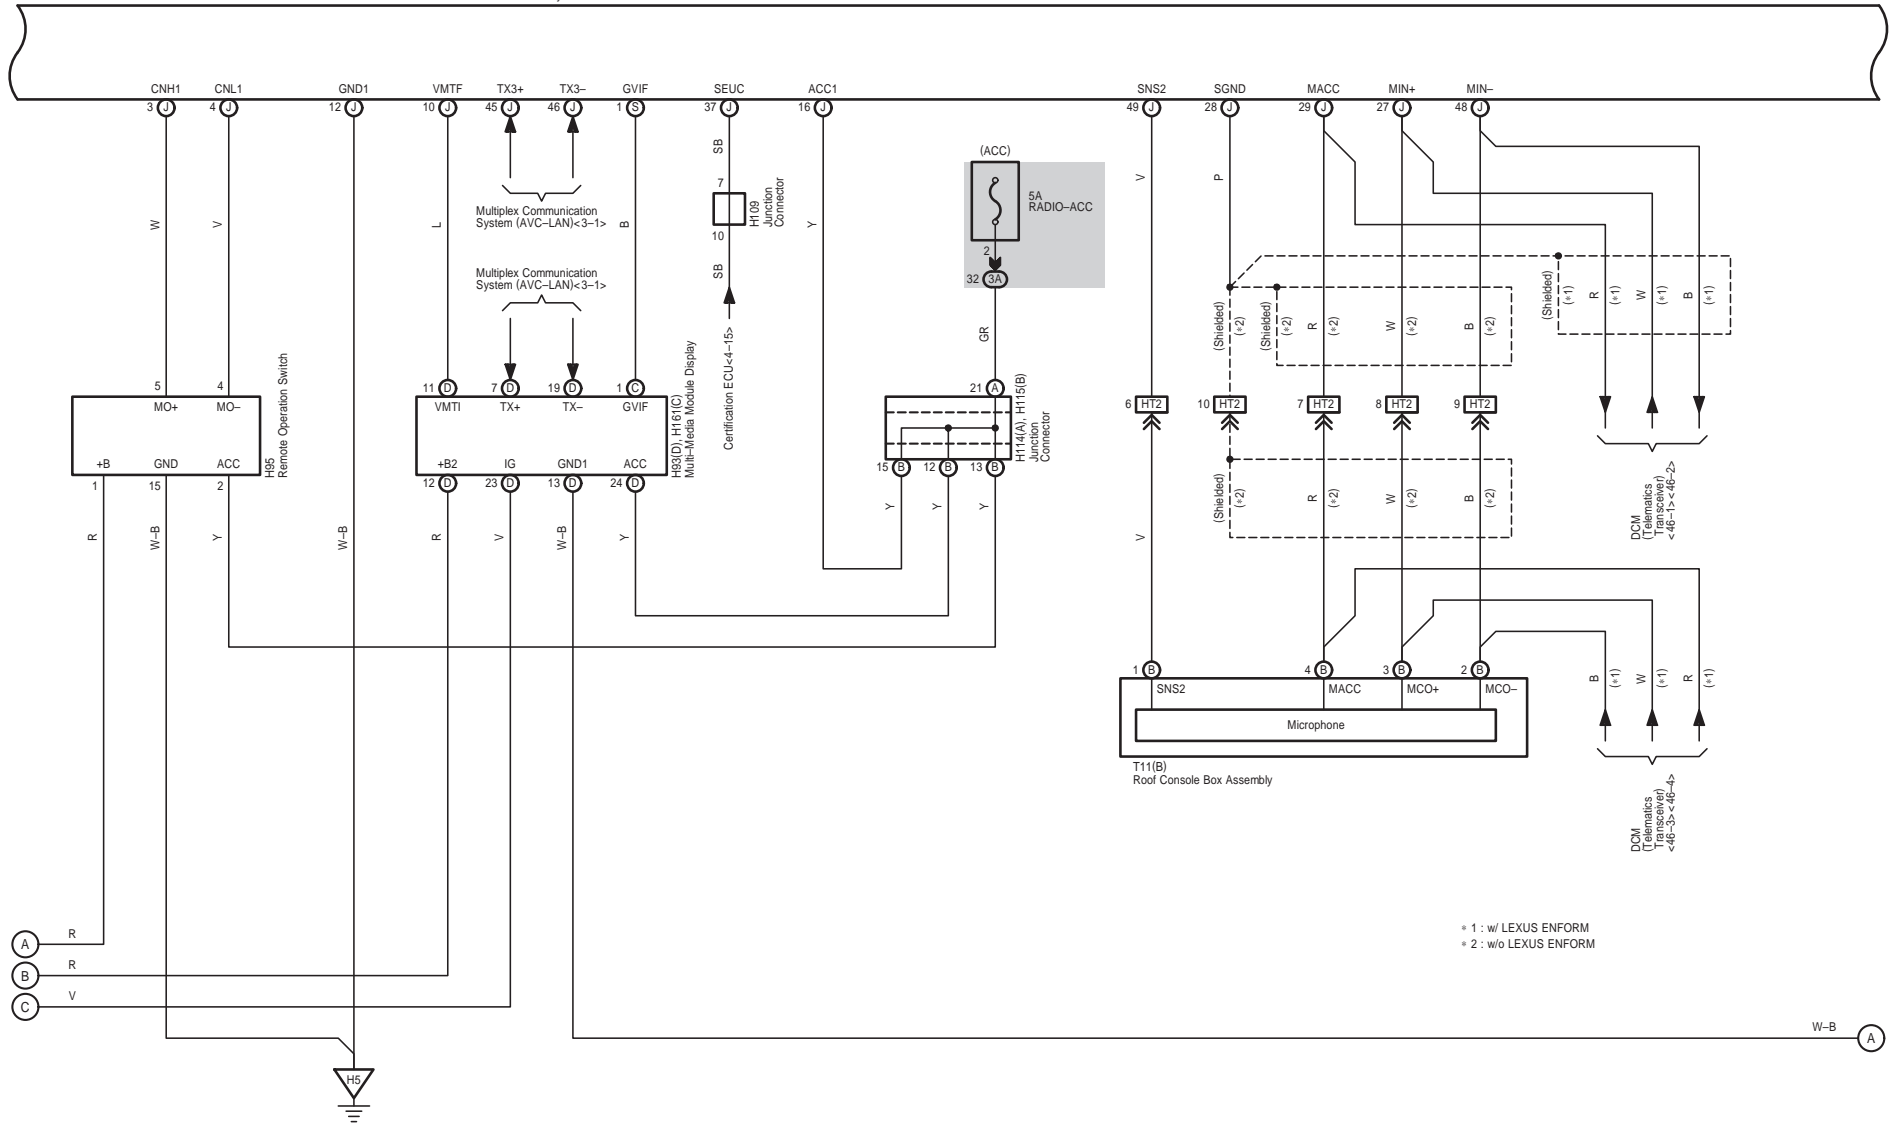

Audio System (w/ LEXUS Navigation System), LEXUS Navigation System and Parking Assist (Back Guide Monitor or Rear View Monitor w/ LEXUS Navigation System)

5 6 7 8

LEXUS ES 300h (EM22E0U)

* 1 : w/ LEXUS ENFORM
* 2 : w/o LEXUS ENFORM