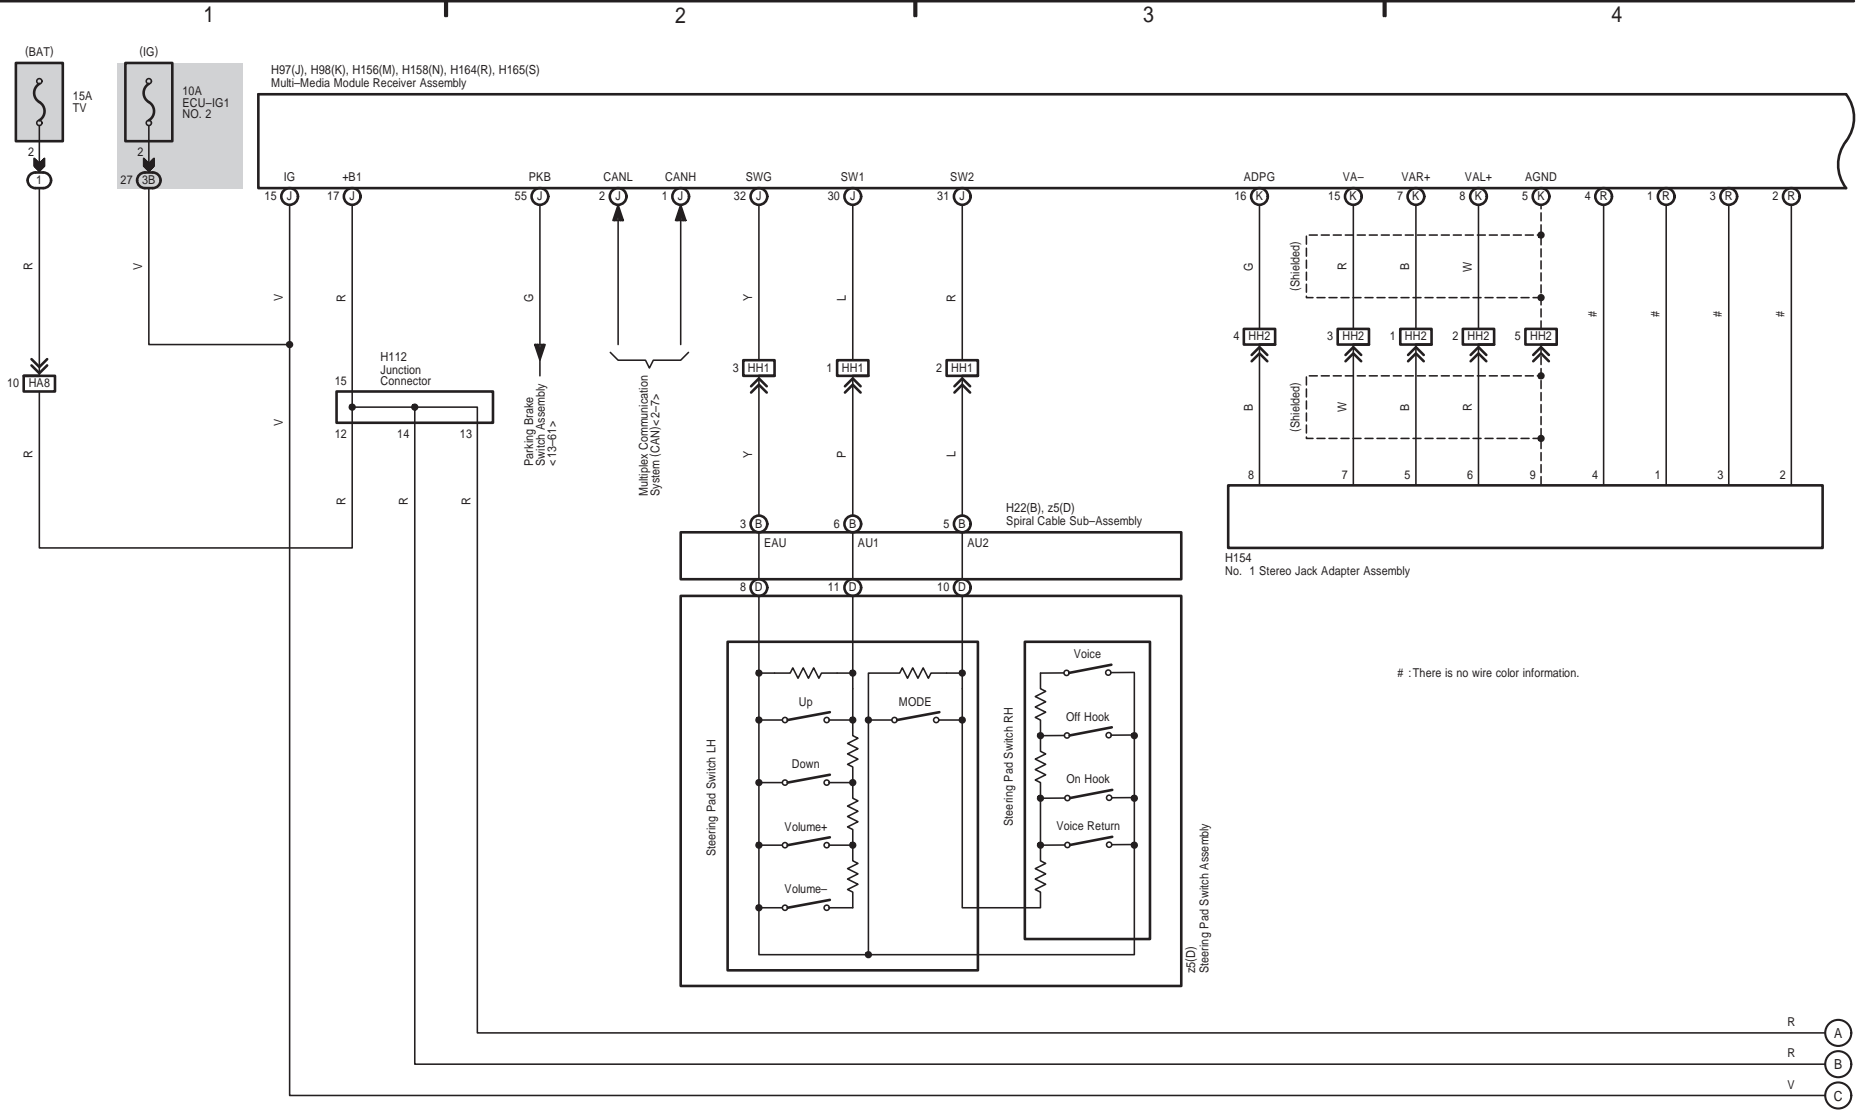

LEXUS ES 300h (EM22E0U)

Audio System (w/ LEXUS Navigation System), LEXUS Navigation System and Parking Assist (Back Guide Monitor or Rear View Monitor w/ LEXUS Navigation System)