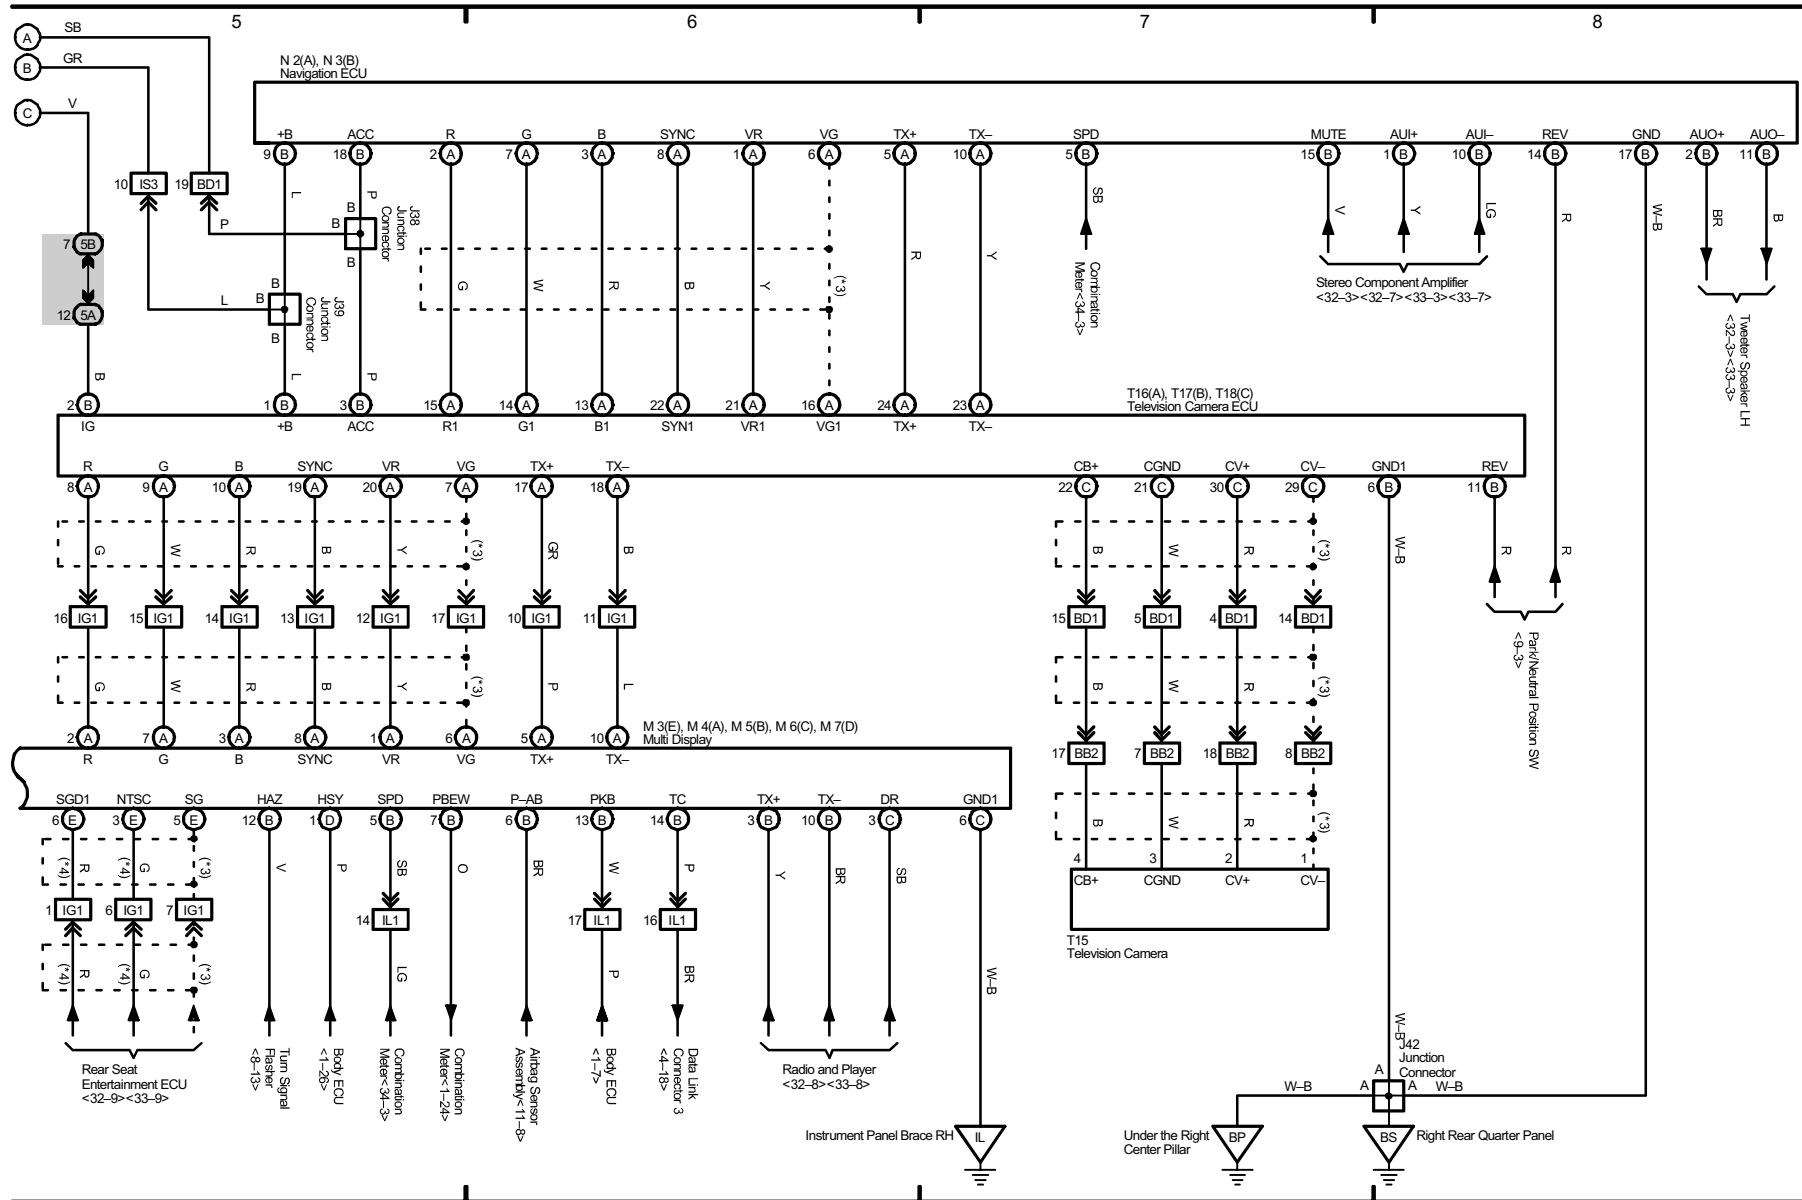

LEXUS Navigation System, LEXUS Parking Assist (Rear View Monitor)

* 3 : Shielded
 * 4 : w/ Rear Seat Entertainment System

2004 LEXUS RX 330 (EWDS63U)