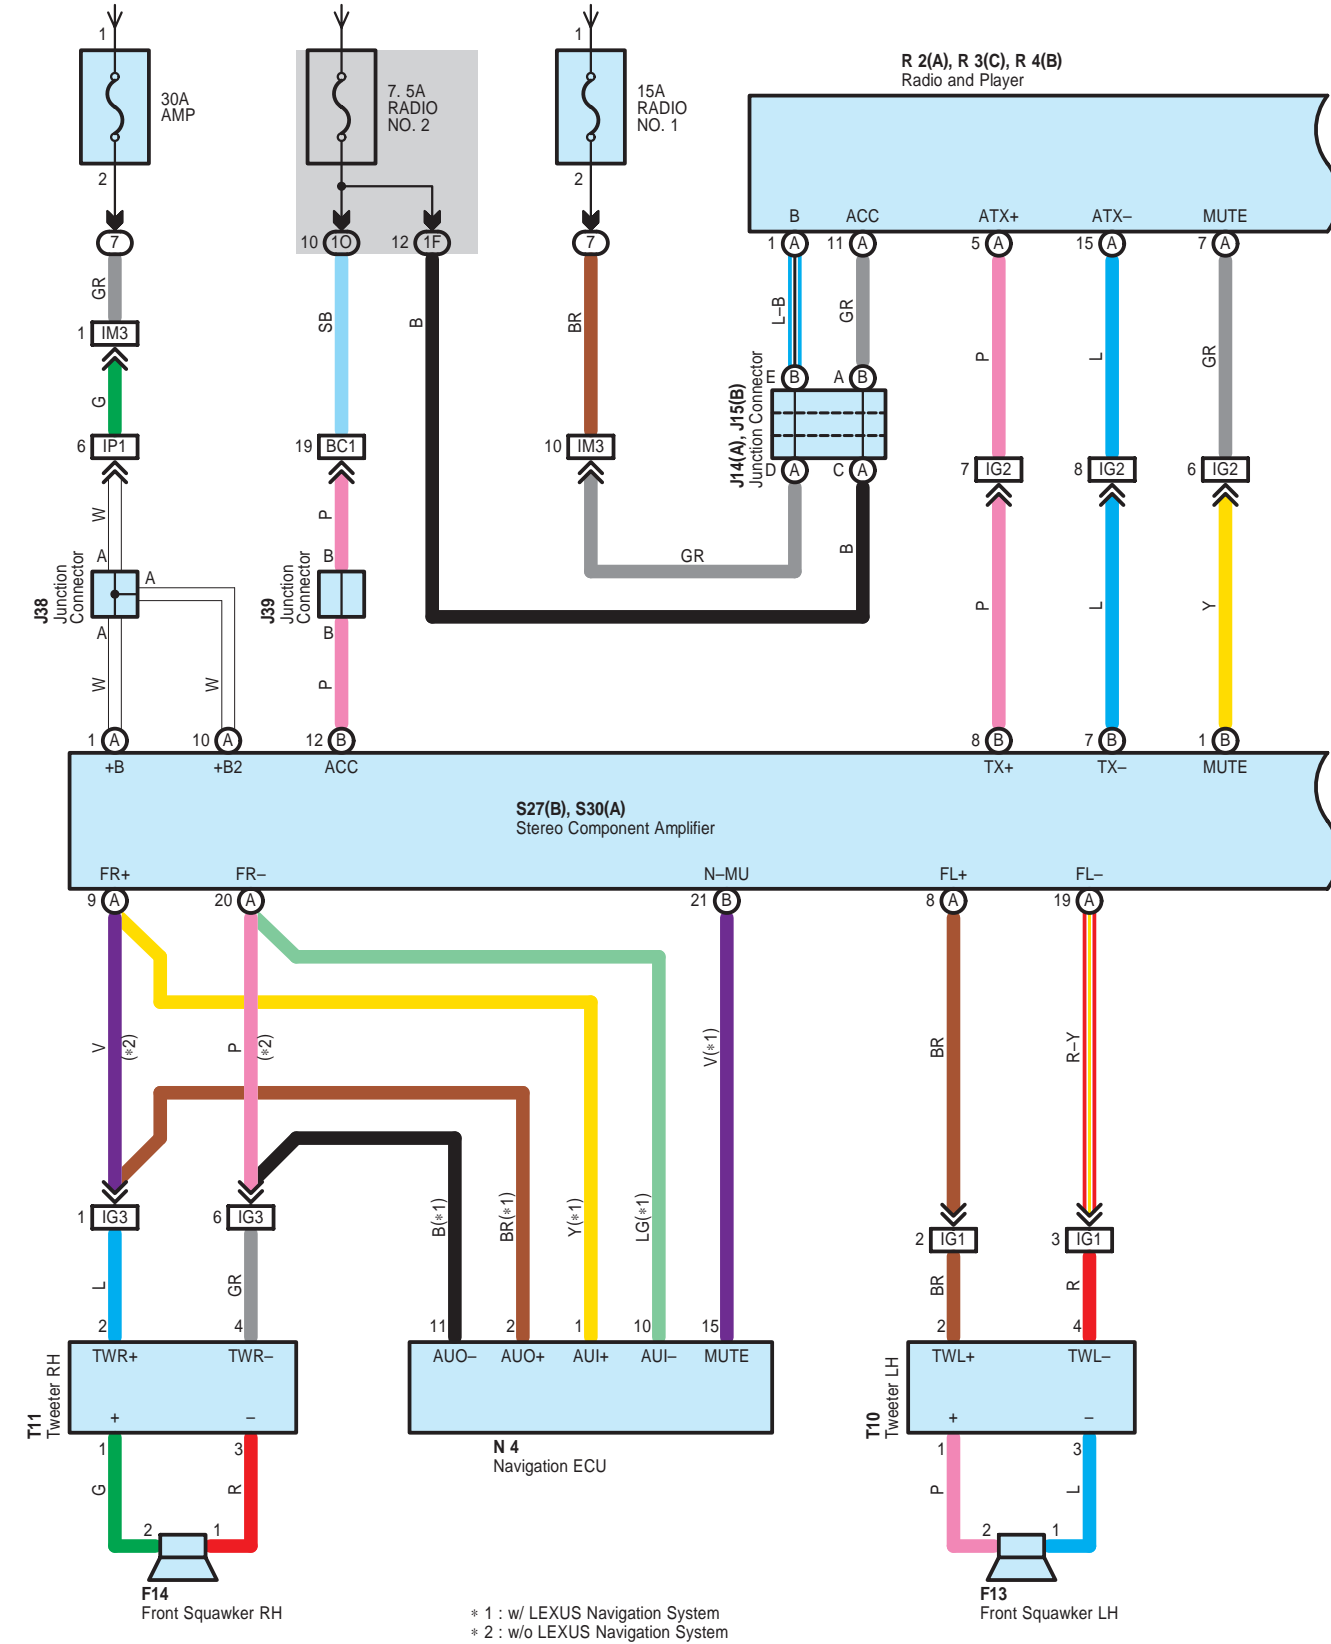

Radio and Player (RHD Except MARK LEVINSON)

From Power Source System (See Page 94)

Radio and Player (RHD Except MARK LEVINSON)