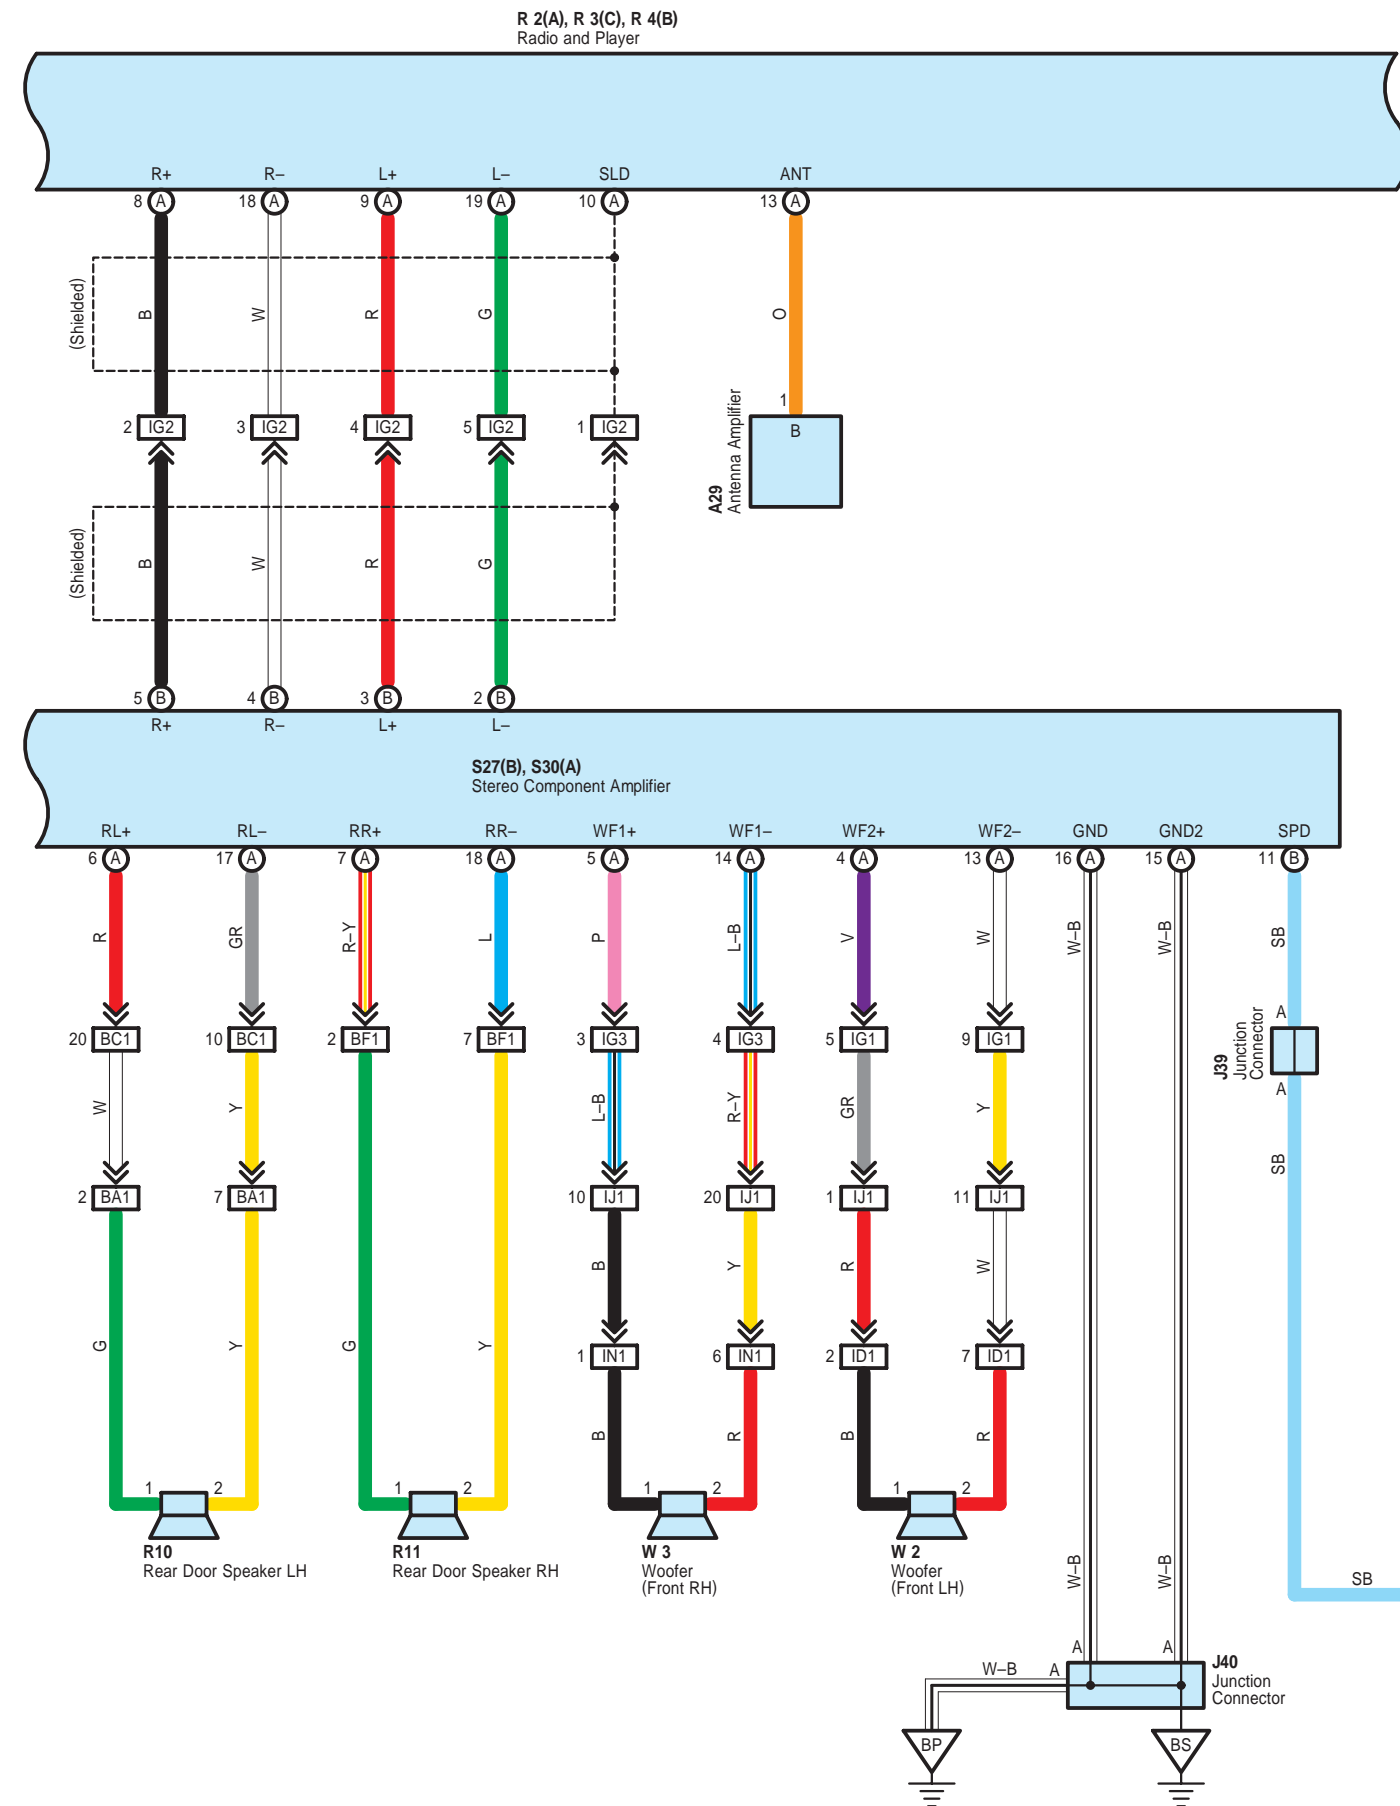

Radio and Player (RHD Except MARK LEVINSON)

From Power Source System (See Page 94)

Radio and Player (RHD Except MARK LEVINSON)