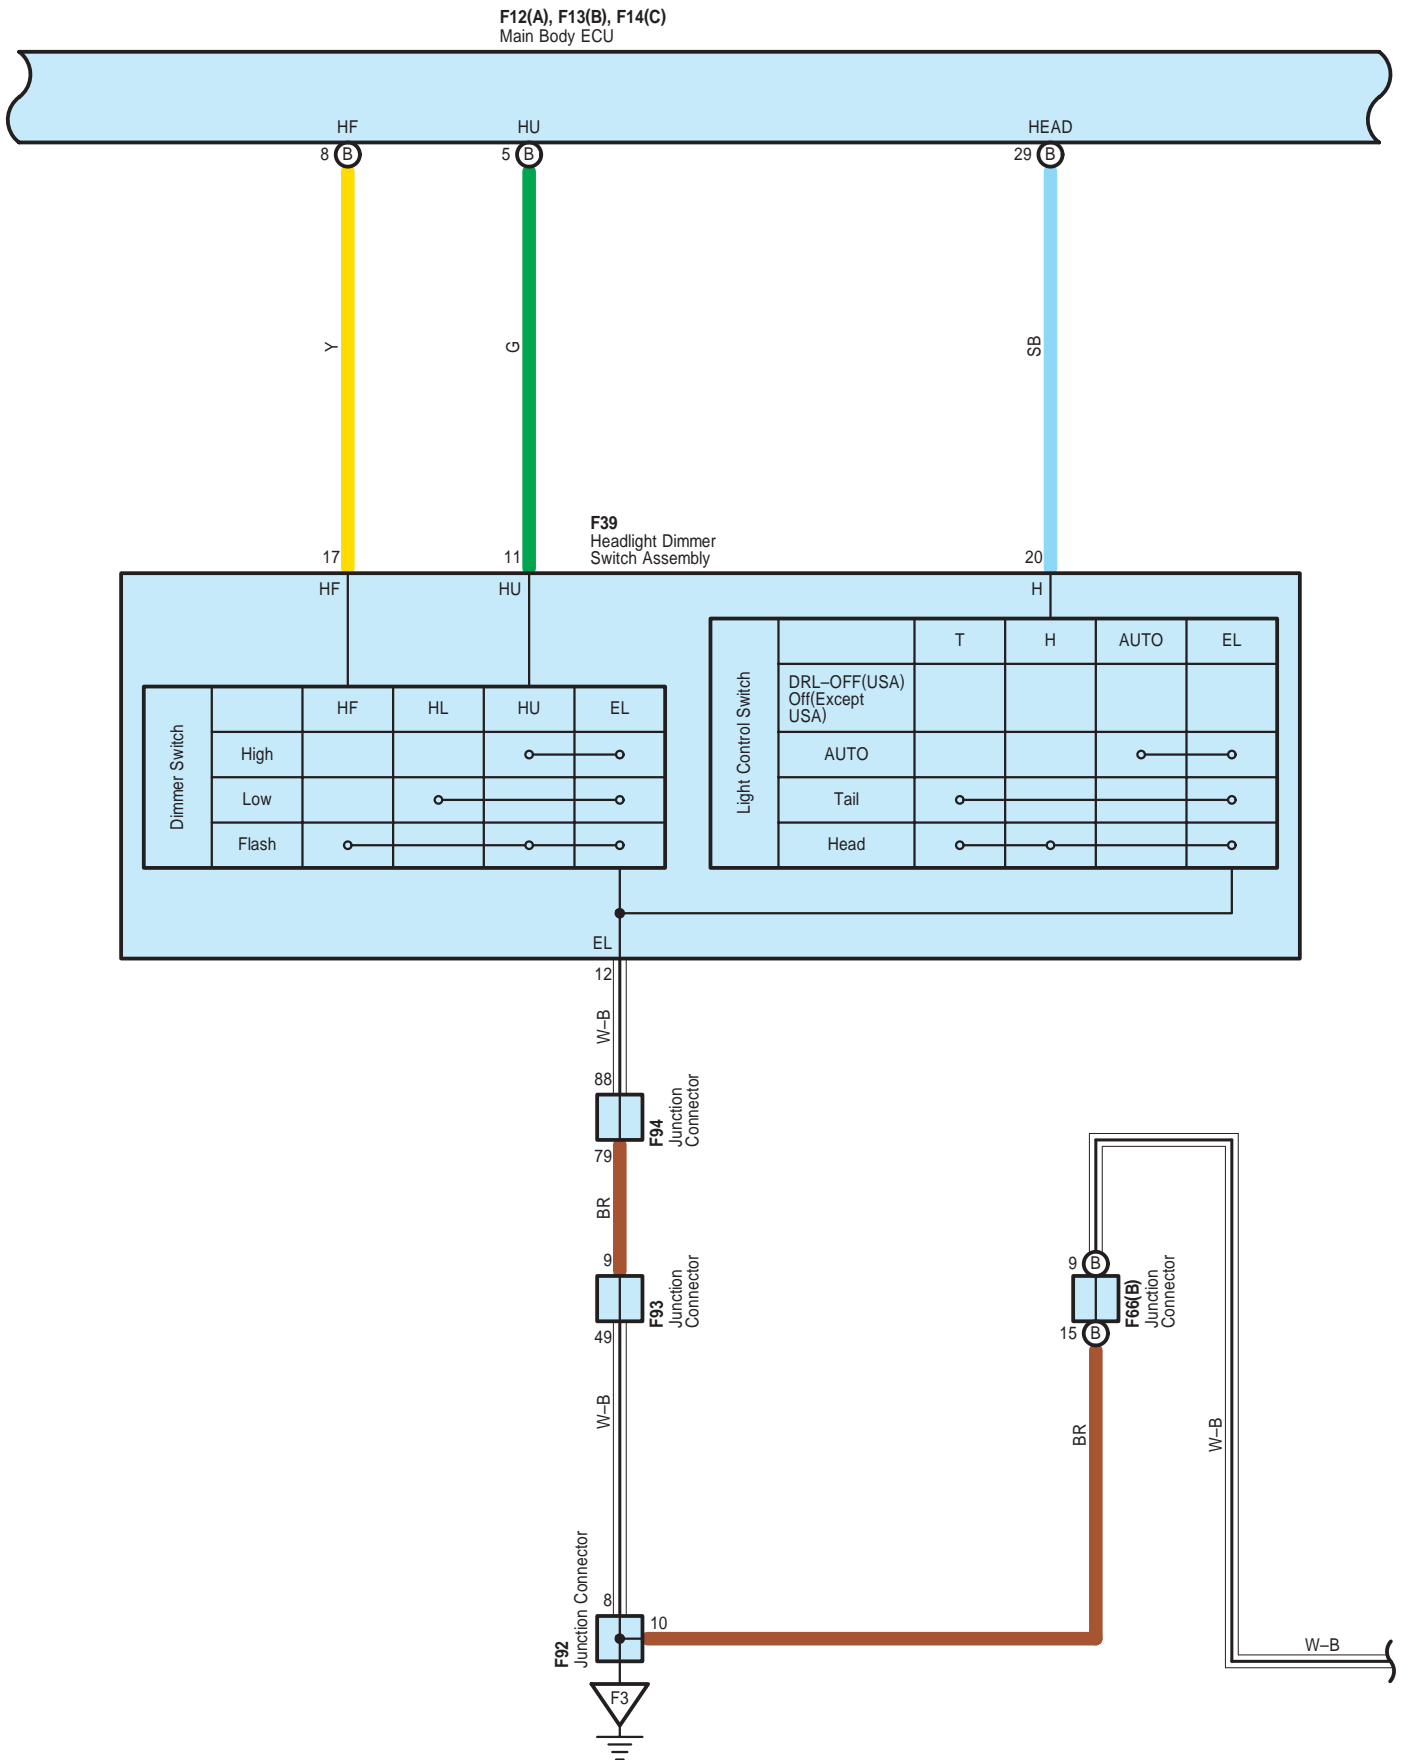

Headlight

Headlight

- * 1 : w/ Daytime Running Light
- * 2 : HID Type
- * 3 : Except HID Type

F12(A), F13(B), F14(C)
Main Body ECU

Headlight

Headlight

Headlight

Headlight