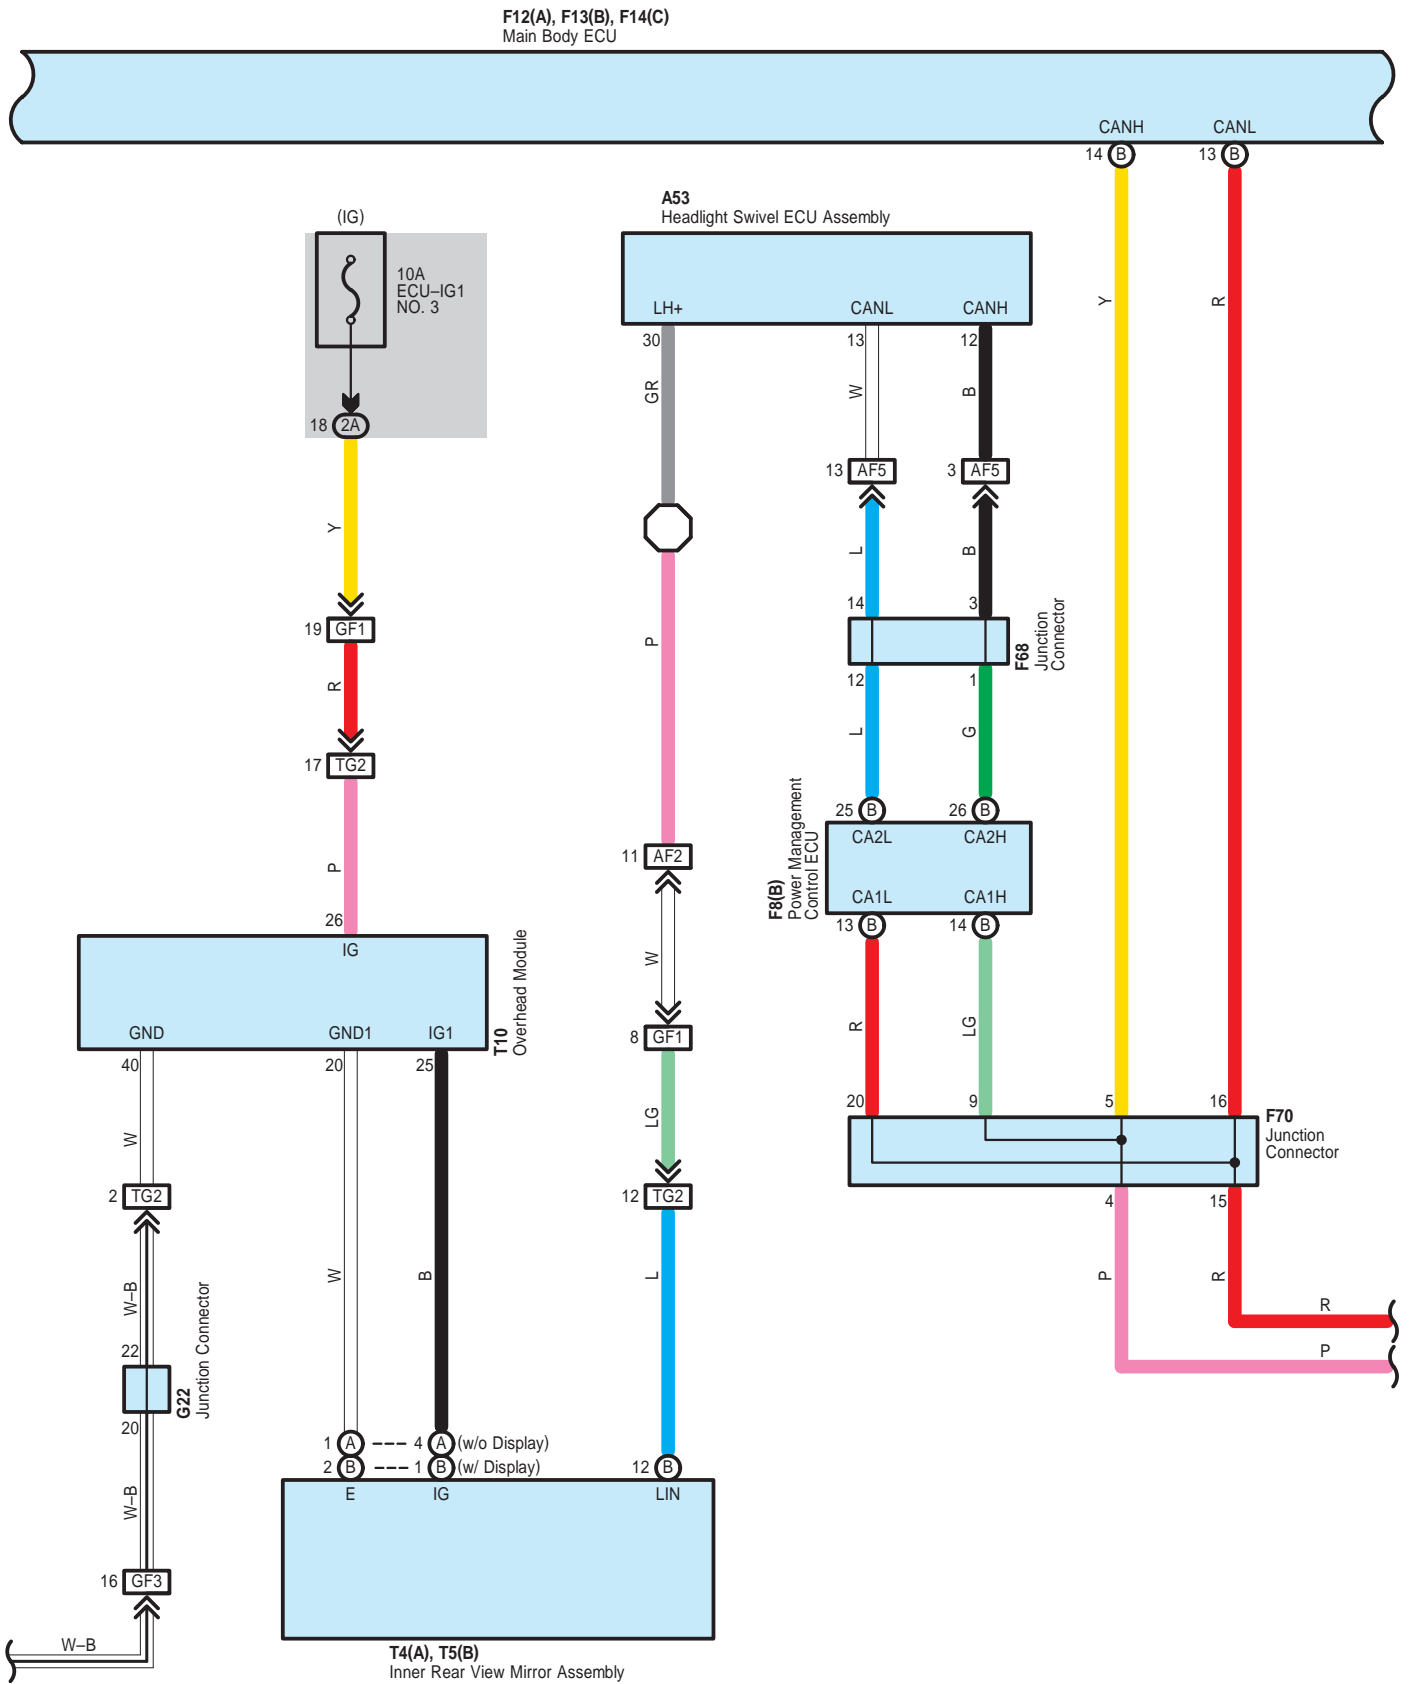

Headlight

Headlight

- * 1 : w/ Daytime Running Light
- * 2 : HID Type
- * 3 : Except HID Type

F12(A), F13(B), F14(C)
Main Body ECU

Headlight

Headlight

Headlight

Headlight