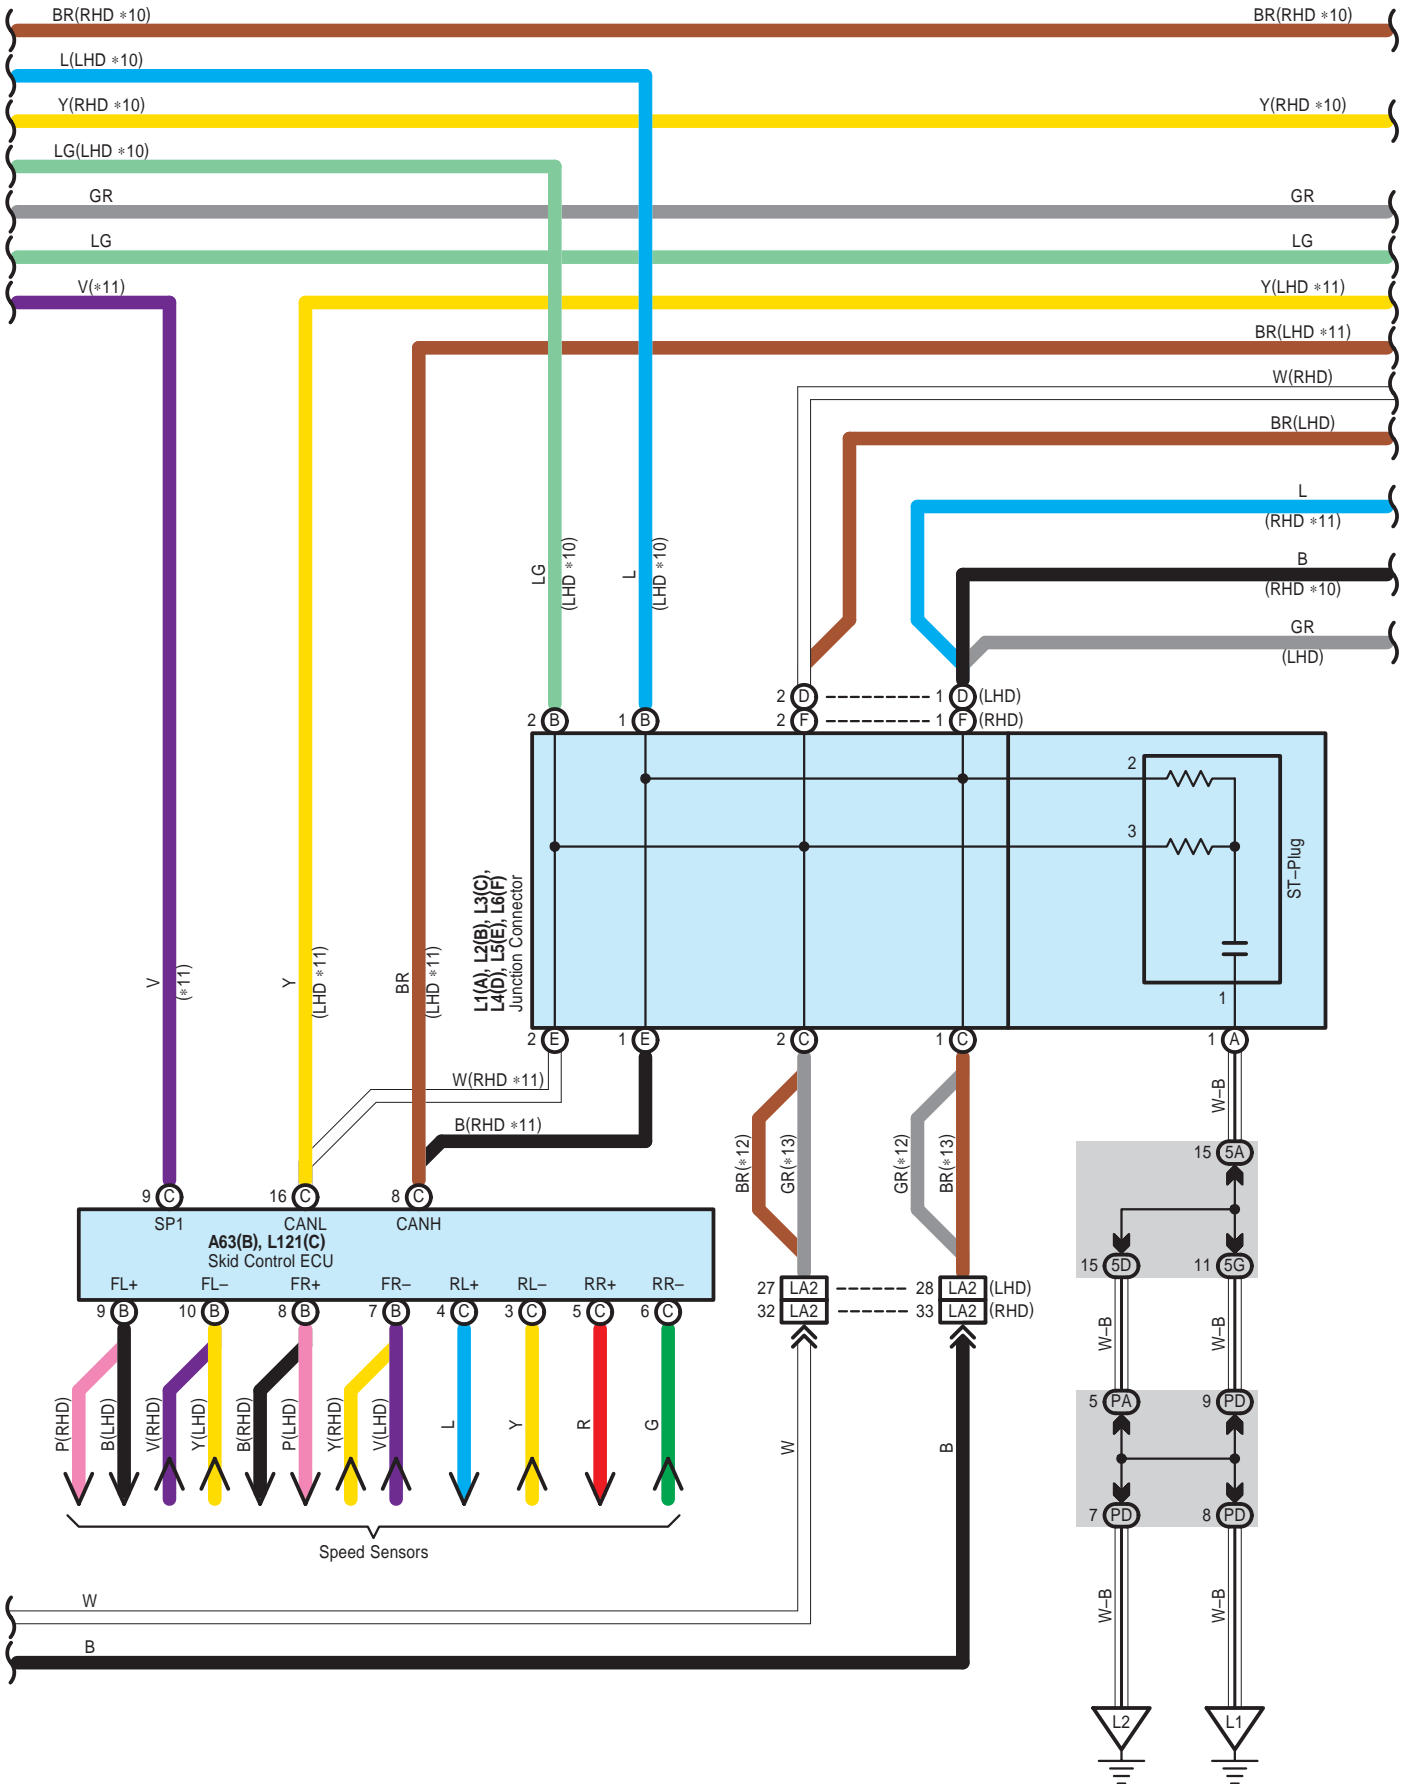

* 1 : 3GR-FSE
 * 2 : 3GR-FE

- * 1 : 3GR-FSE
- * 2 : 3GR-FE
- *15 : Before Sep. 2008 Production
- *16 : From Sep. 2008 Production

- * 1 : 3GR-FSE
- * 2 : 3GR-FE
- * 3 : Middle East
- * 4 : Except Middle East
- *10 : Before Sep. 2007 Production
- *11 : From Sep. 2007 Production
- *15 : Before Sep. 2008 Production
- *16 : From Sep. 2008 Production

ECT and A/T Indicator <3GR-FSE, 3GR-FE, From Jul. 2006 Production>

* 5 : w/ Tire Pressure Warning System
 *10 : Before Sep. 2007 Production
 *11 : From Sep. 2007 Production

*12 : RHD From Sep. 2007 Production
 *13 : Except *12