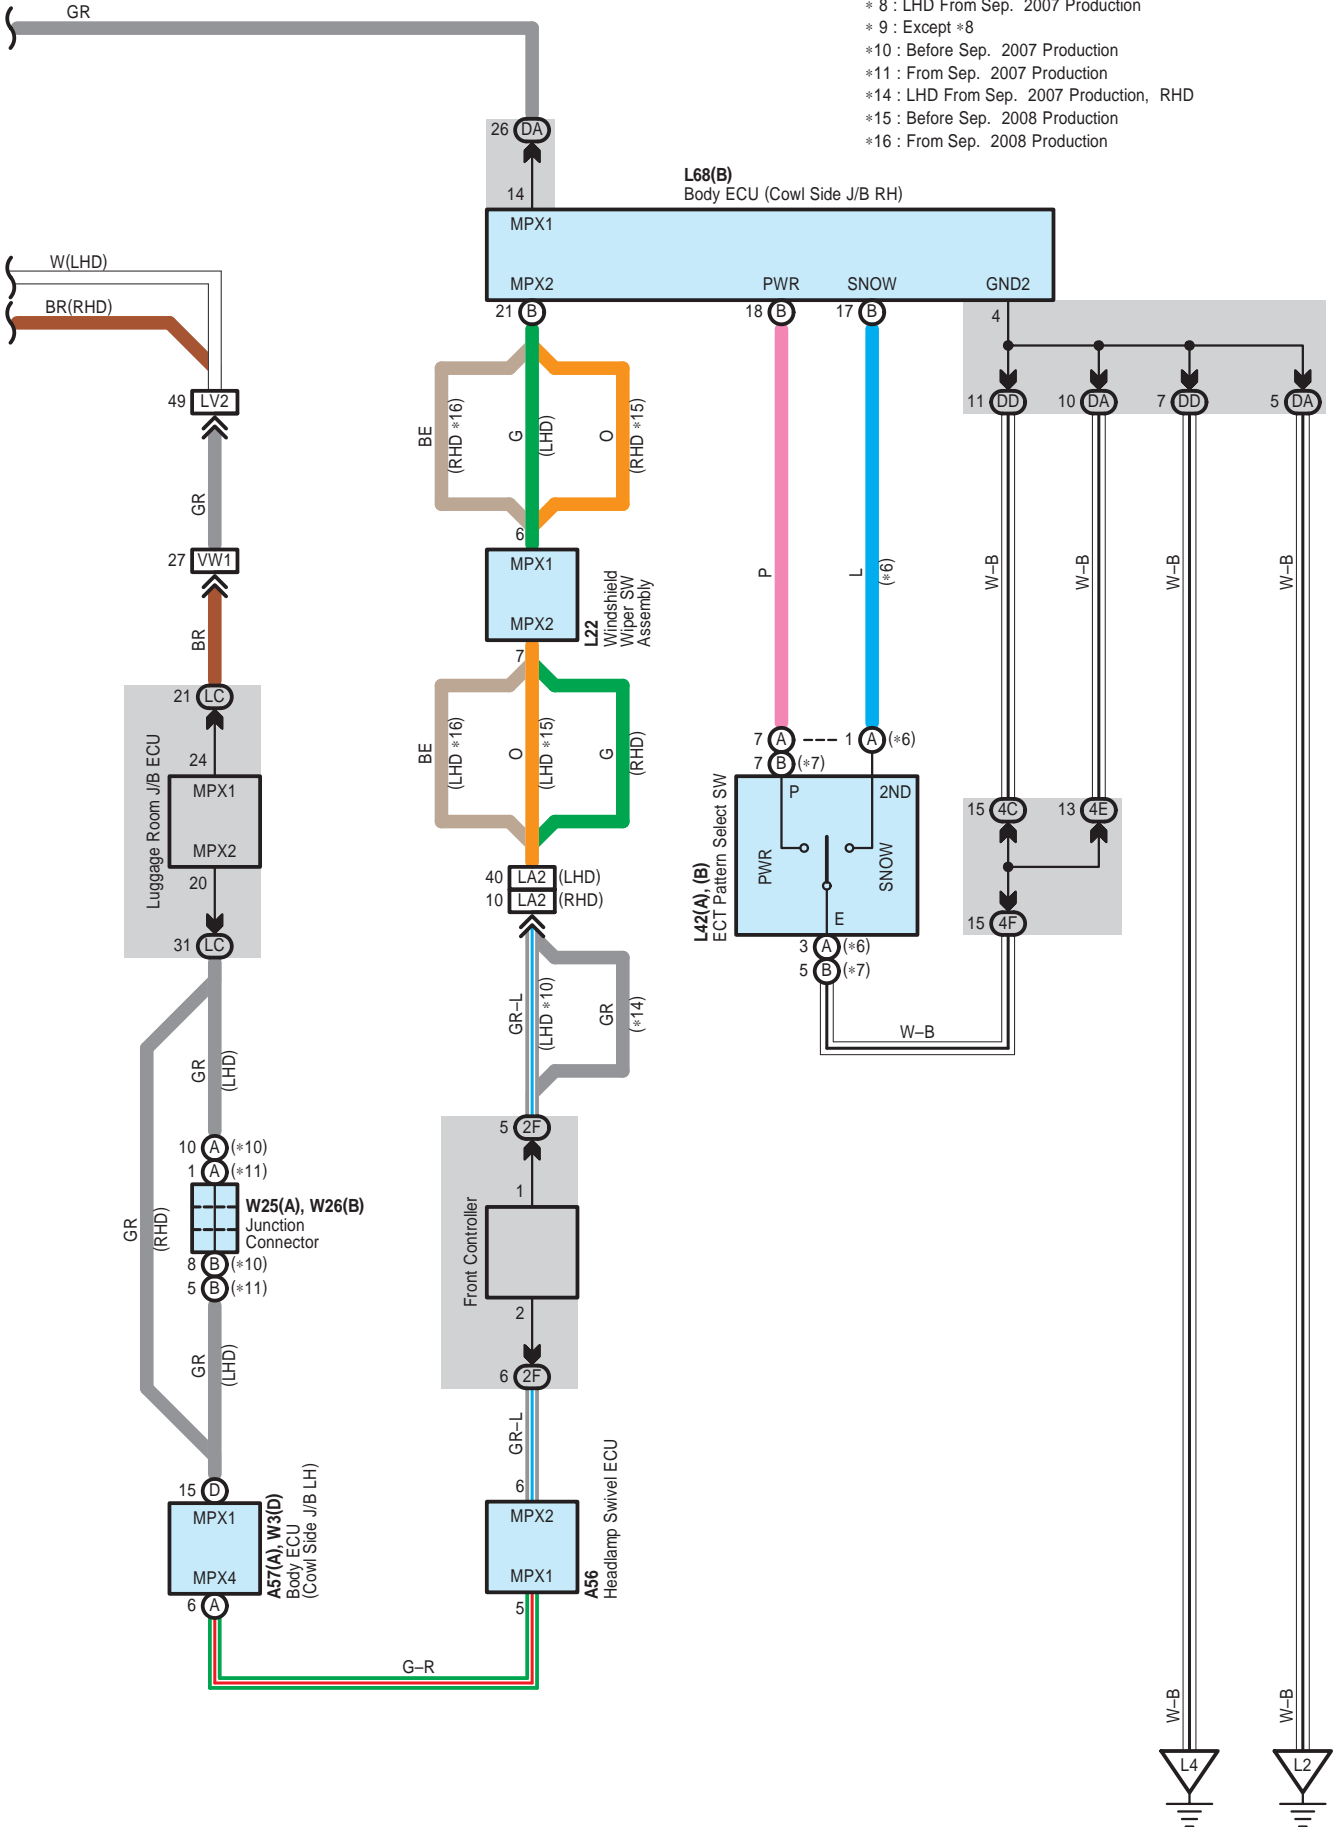

- 6 : w/ Snow Mode SW
- 7 : w/o Snow Mode SW
- 8 : LHD From Sep. 2007 Production
- 9 : Except *8
- *10 : Before Sep. 2007 Production
- *11 : From Sep. 2007 Production
- *14 : LHD From Sep. 2007 Production, RHD
- *15 : Before Sep. 2008 Production
- *16 : From Sep. 2008 Production