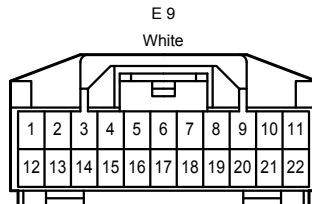

(From Jul. 2006 Production, Before Jul. 2006 Production 3GR-FSE)

(Before Jul. 2006 Production Except 3GR-FSE)

(1UR-FSE, 3GR-FSE, 2GR-FSE)

(3UZ-FE, 3GR-FE)

E 26
Gray

E 39
Black

E 40
Dark Gray

(1UR-FSE, 3GR-FSE, 3GR-FE, 2GR-FSE)