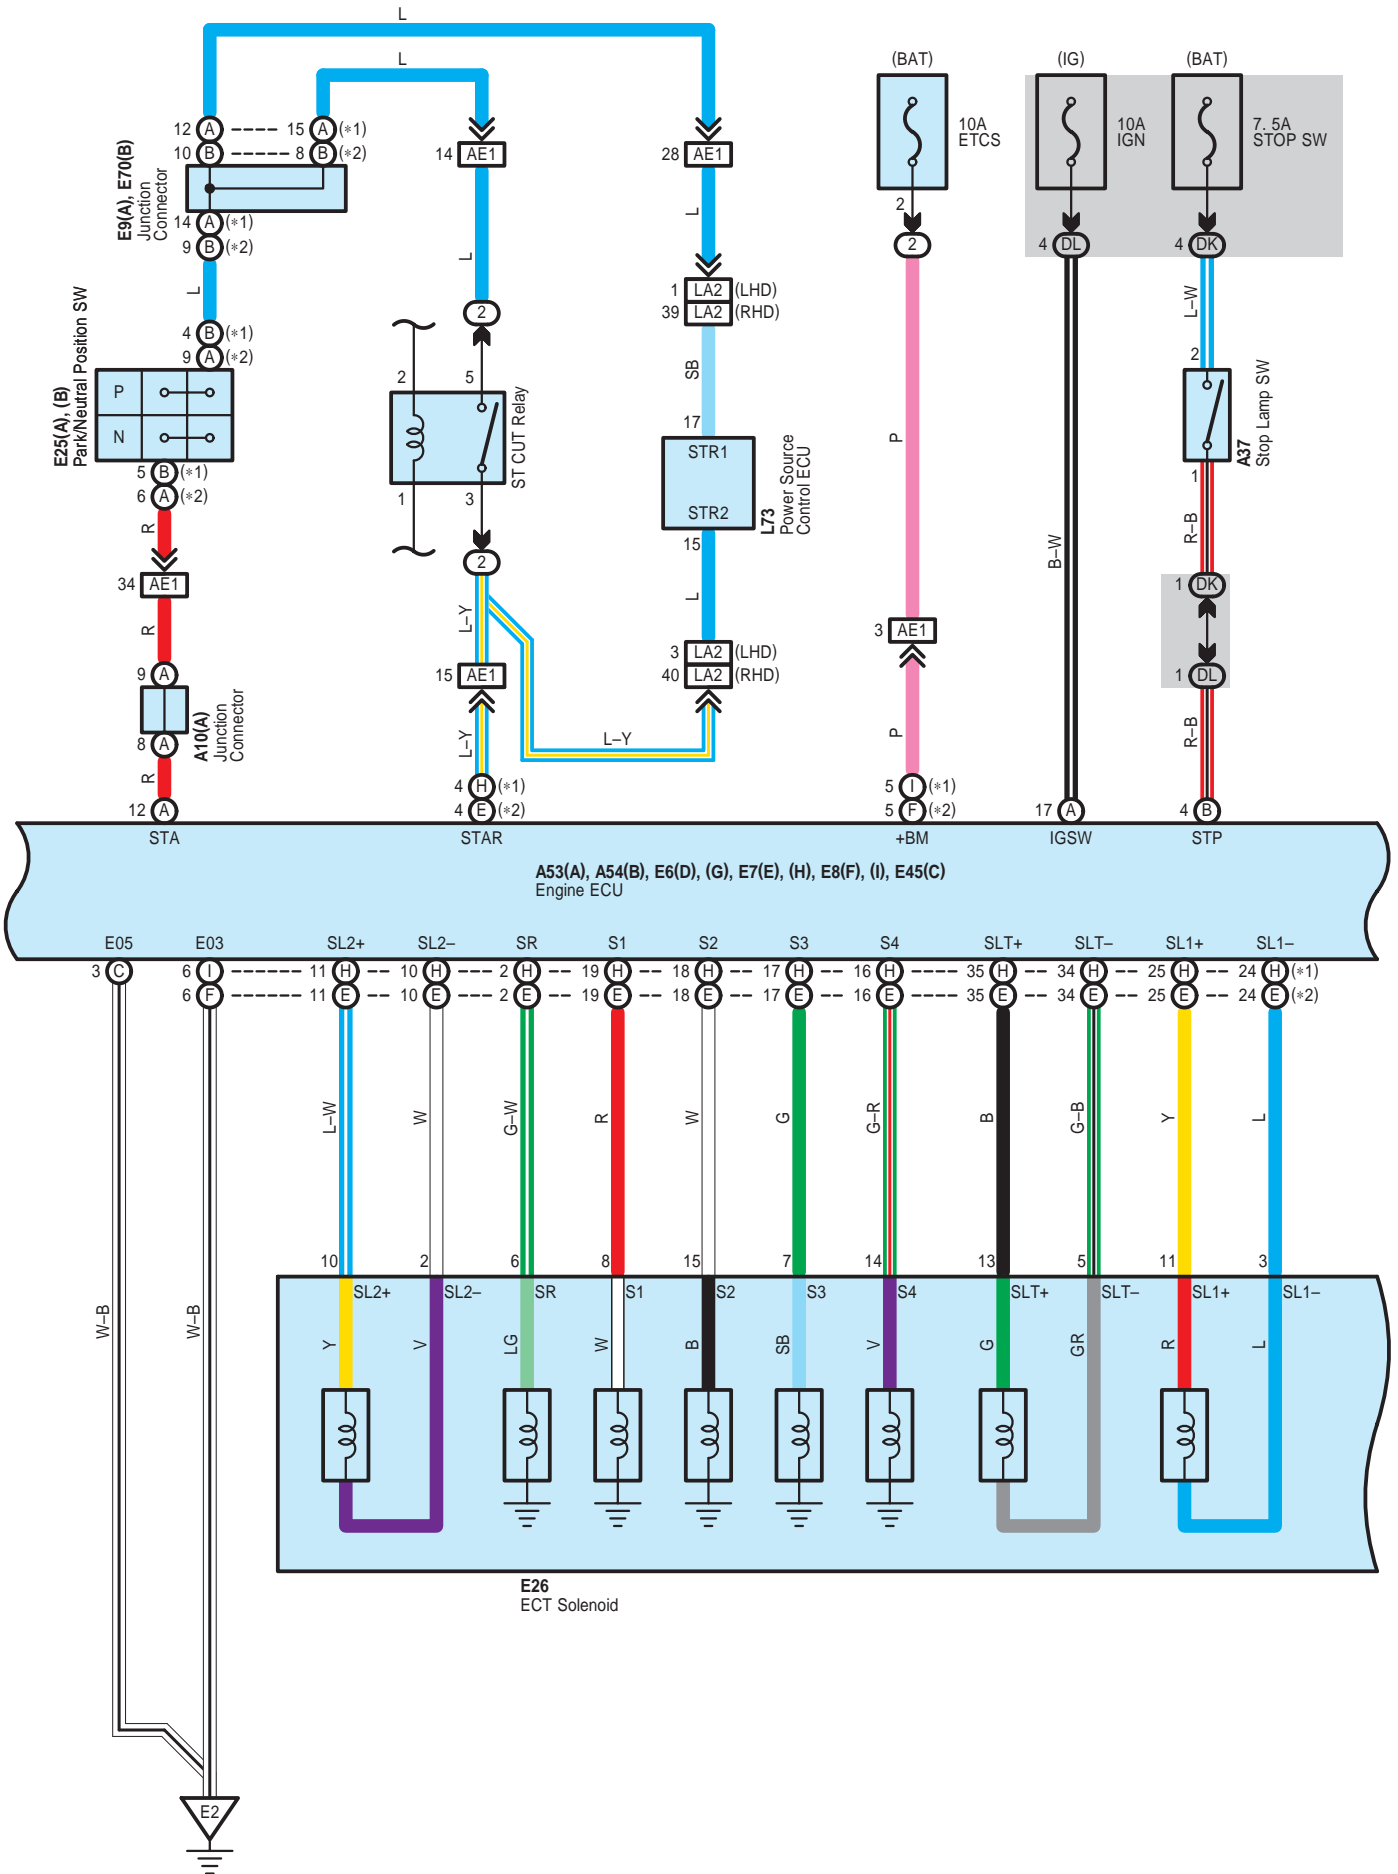

* 1 : 3GR-FSE
 * 2 : 3GR-FE

- * 1 : 3GR-FSE
- * 2 : 3GR-FE
- *15 : Before Sep. 2008 Production
- *16 : From Sep. 2008 Production

- * 1 : 3GR-FSE
- * 2 : 3GR-FE
- * 3 : Middle East
- * 4 : Except Middle East
- *10 : Before Sep. 2007 Production
- *11 : From Sep. 2007 Production
- *15 : Before Sep. 2008 Production
- *16 : From Sep. 2008 Production

ECT and A/T Indicator <3GR-FSE, 3GR-FE, From Jul. 2006 Production>

* 5 : w/ Tire Pressure Warning System
 *10 : Before Sep. 2007 Production
 *11 : From Sep. 2007 Production

*12 : RHD From Sep. 2007 Production
 *13 : Except *12