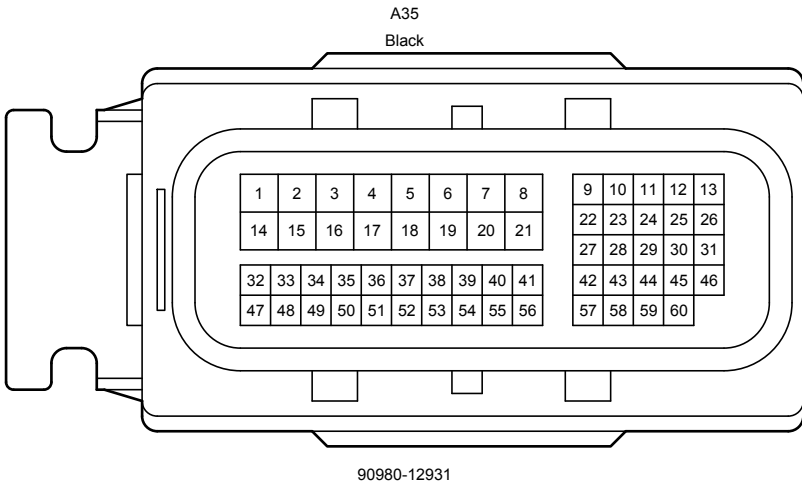

Audio System (w/ LEXUS Navigation System), Back Guide Monitor System, LEXUS Navigation System

I20  
Black

90980-12924

I38  
White

90980-12964

I39  
White

90980-12553

I40  
White