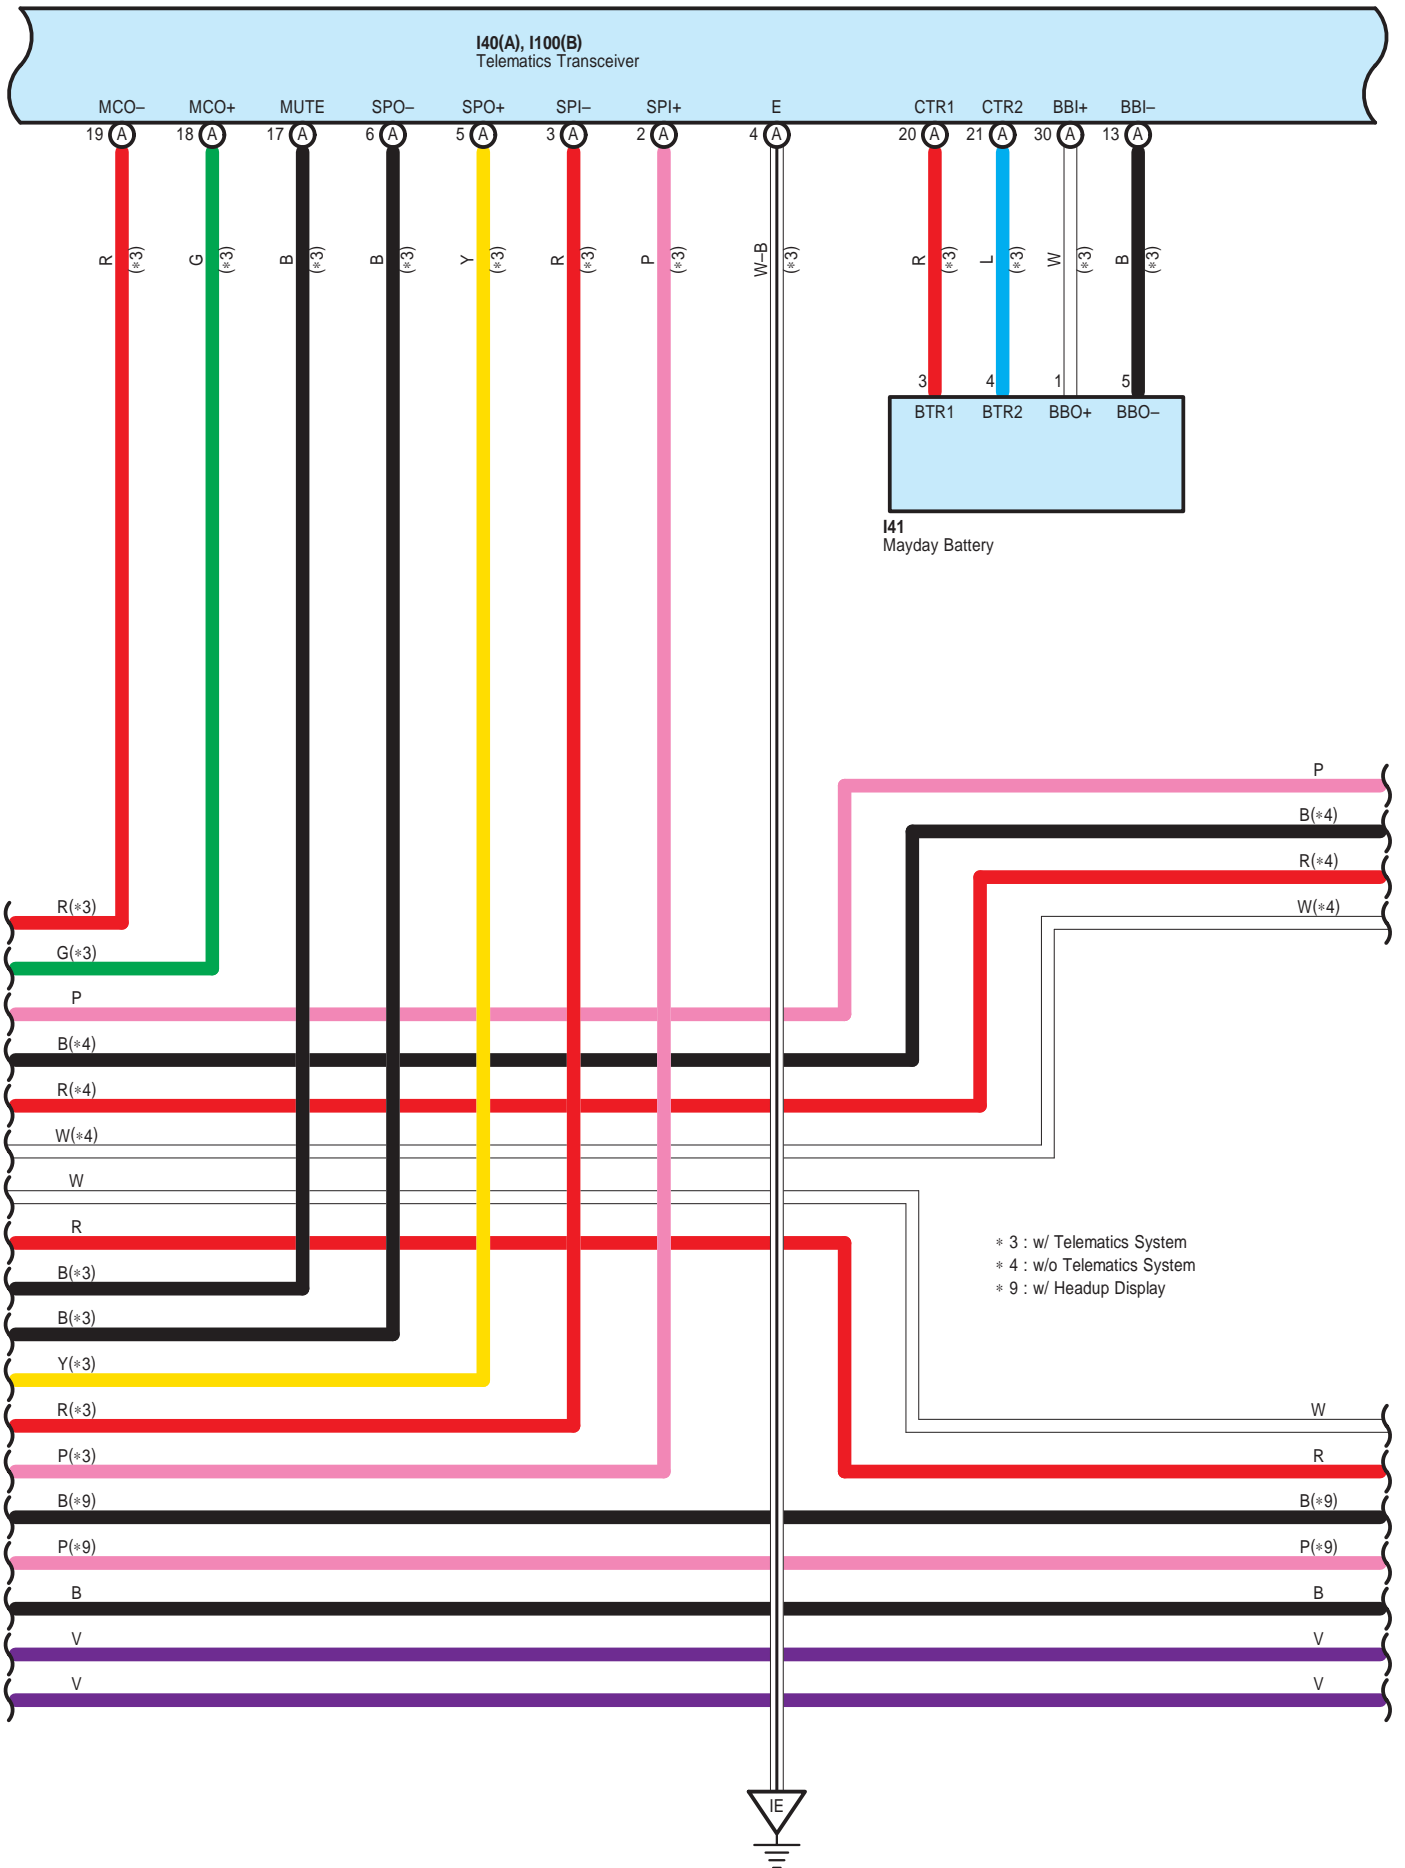

Audio System (w/ LEXUS Navigation System), Back Guide Monitor System, LEXUS Navigation System