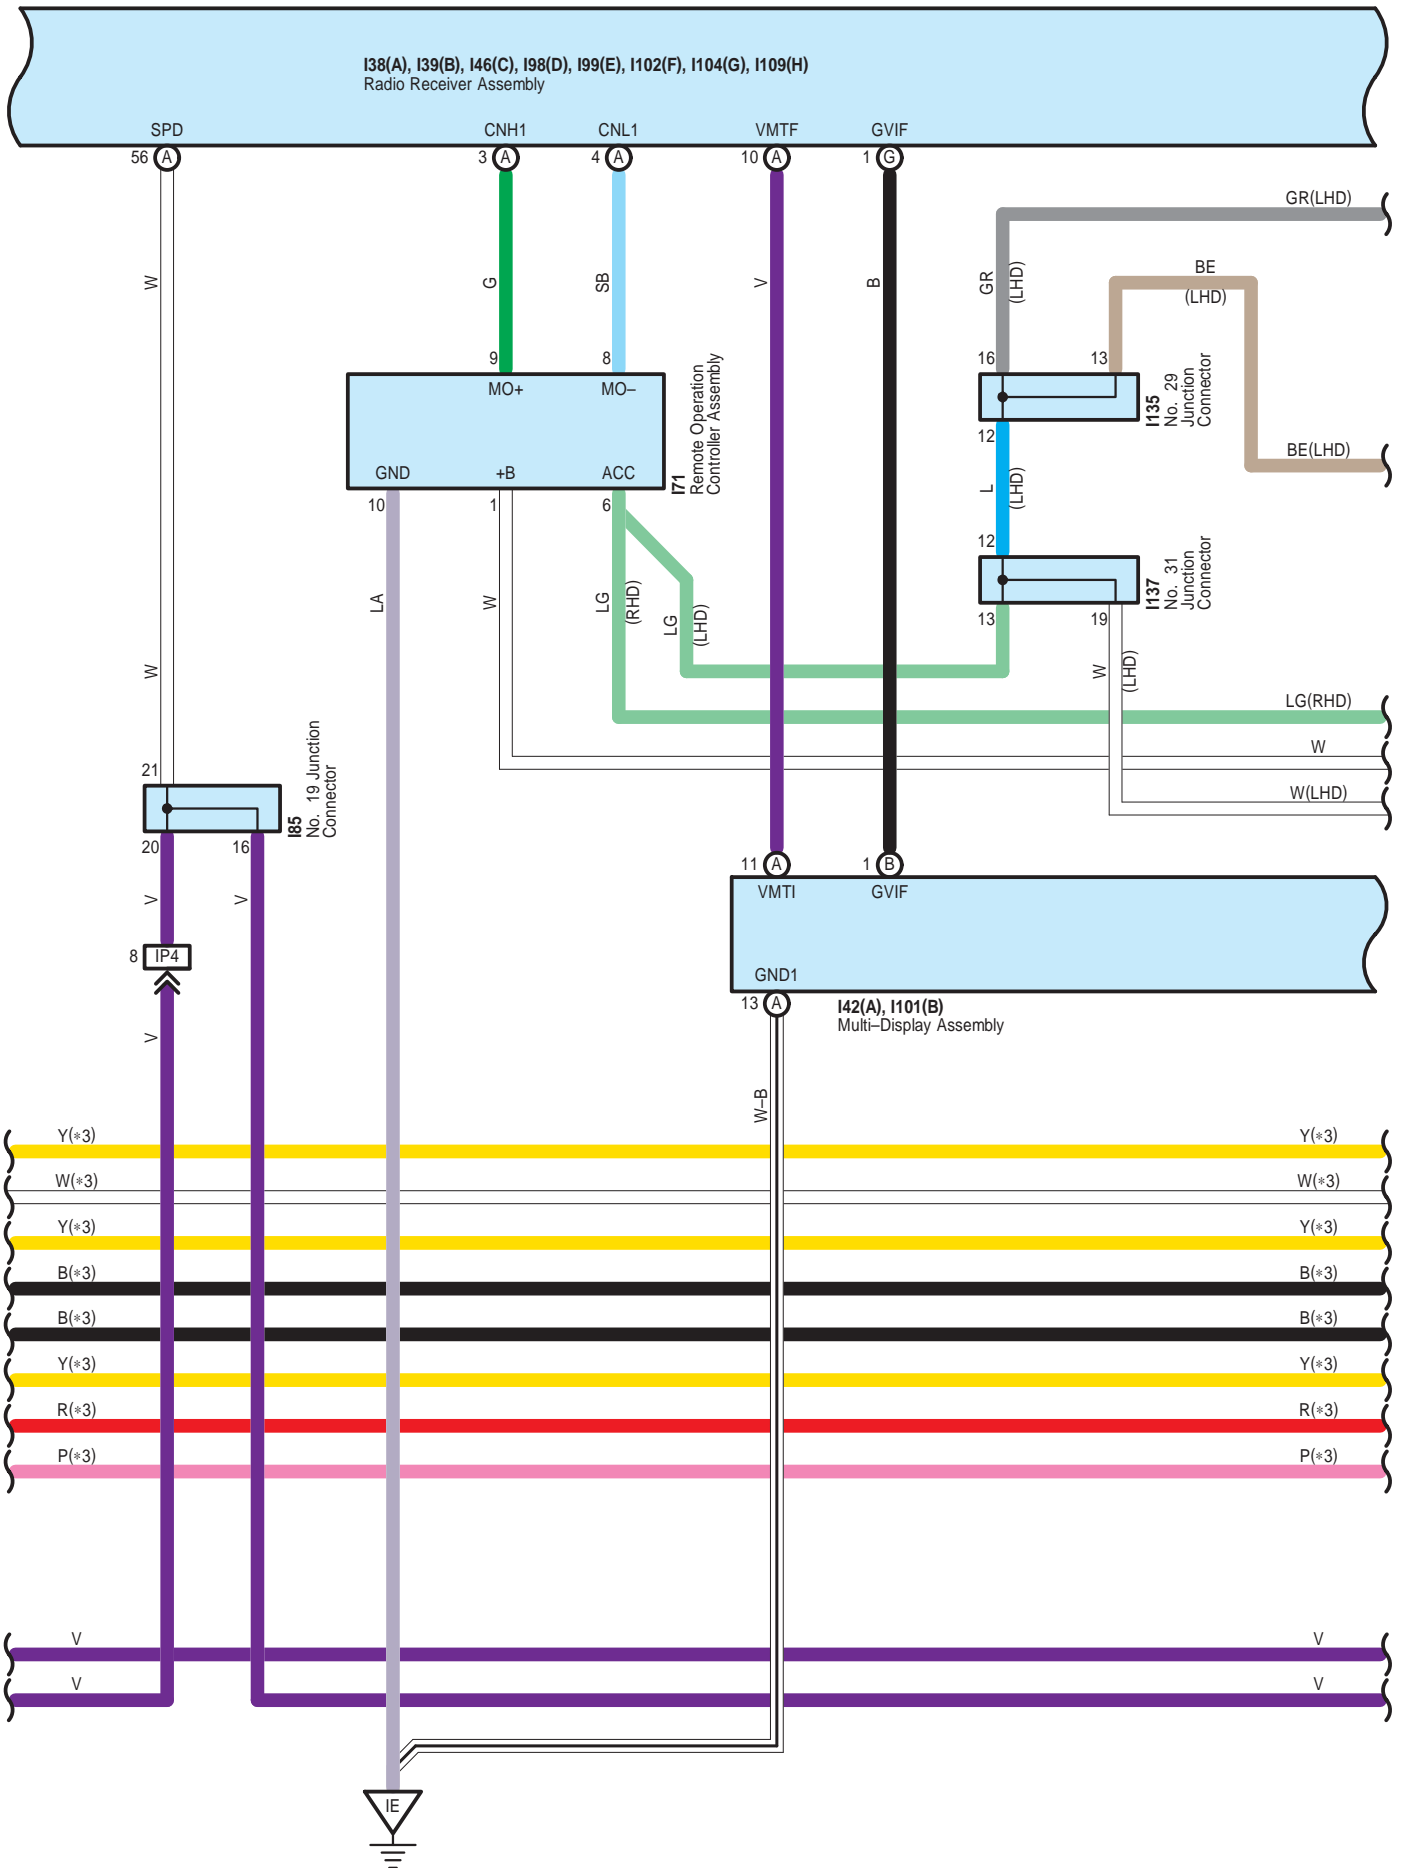

# : There is no wire color information.

- \* 1 : w/ LEXUS Parking Assist-Sensor System
- \* 3 : w/ Telematics System

Audio System (w/ LEXUS Navigation System), Back Guide Monitor System, LEXUS Navigation System