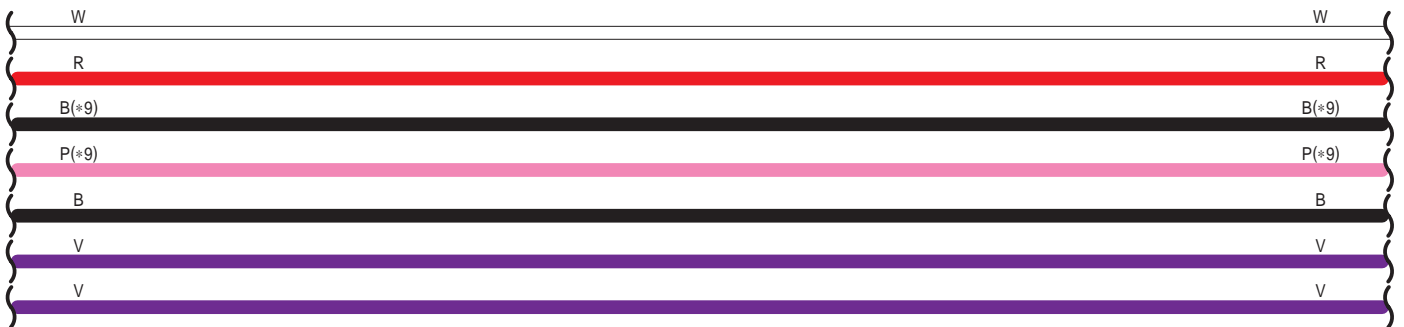

Audio System (w/ LEXUS Navigation System), Back Guide Monitor System, LEXUS Navigation System

I20  
Black

90980-12924

I38  
White

90980-12964

I39  
White

90980-12553

I40  
White