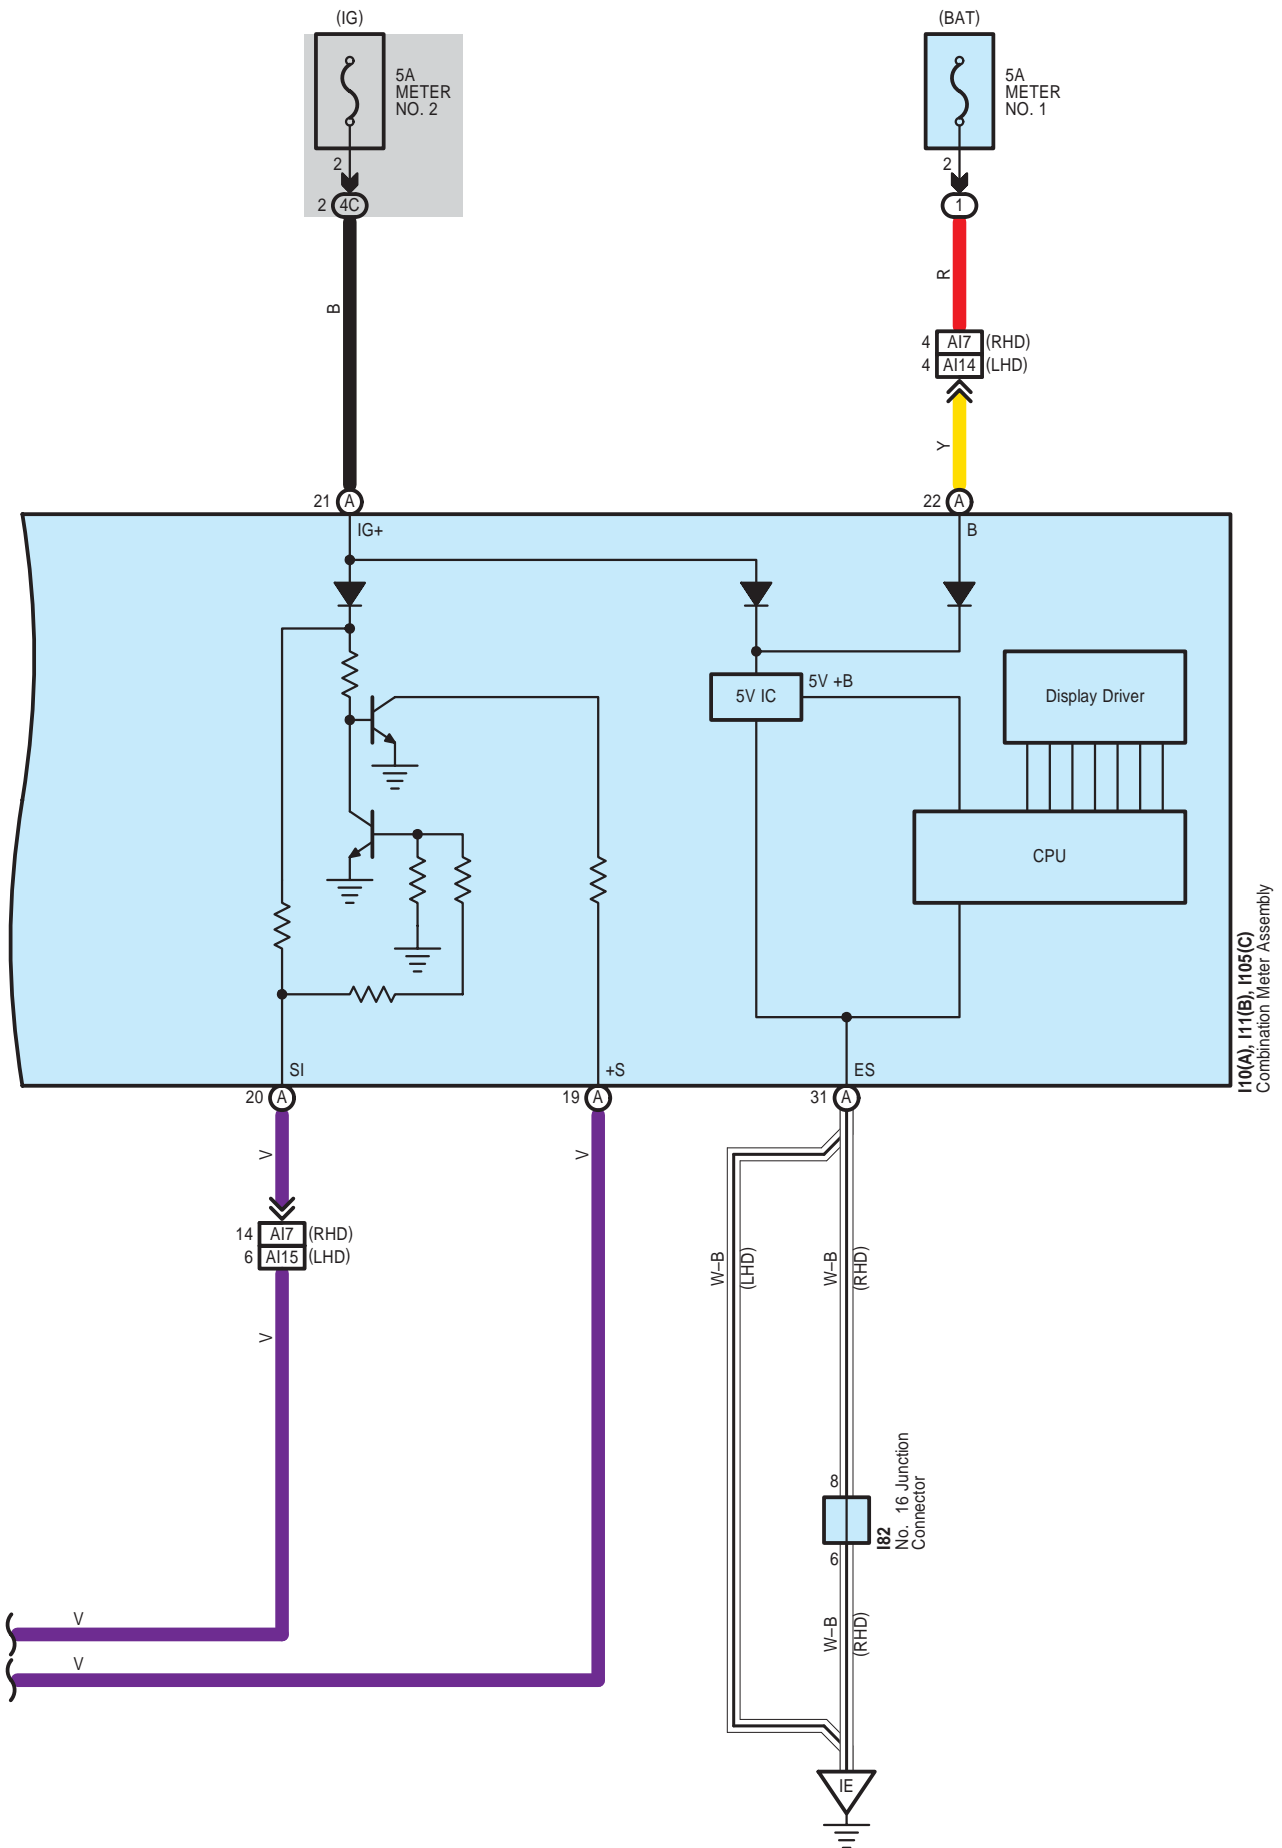

Audio System (w/ LEXUS Navigation System), Back Guide Monitor System, LEXUS Navigation System

I20  
Black

90980-12924

I38  
White

90980-12964

I39  
White

90980-12553

I40  
White