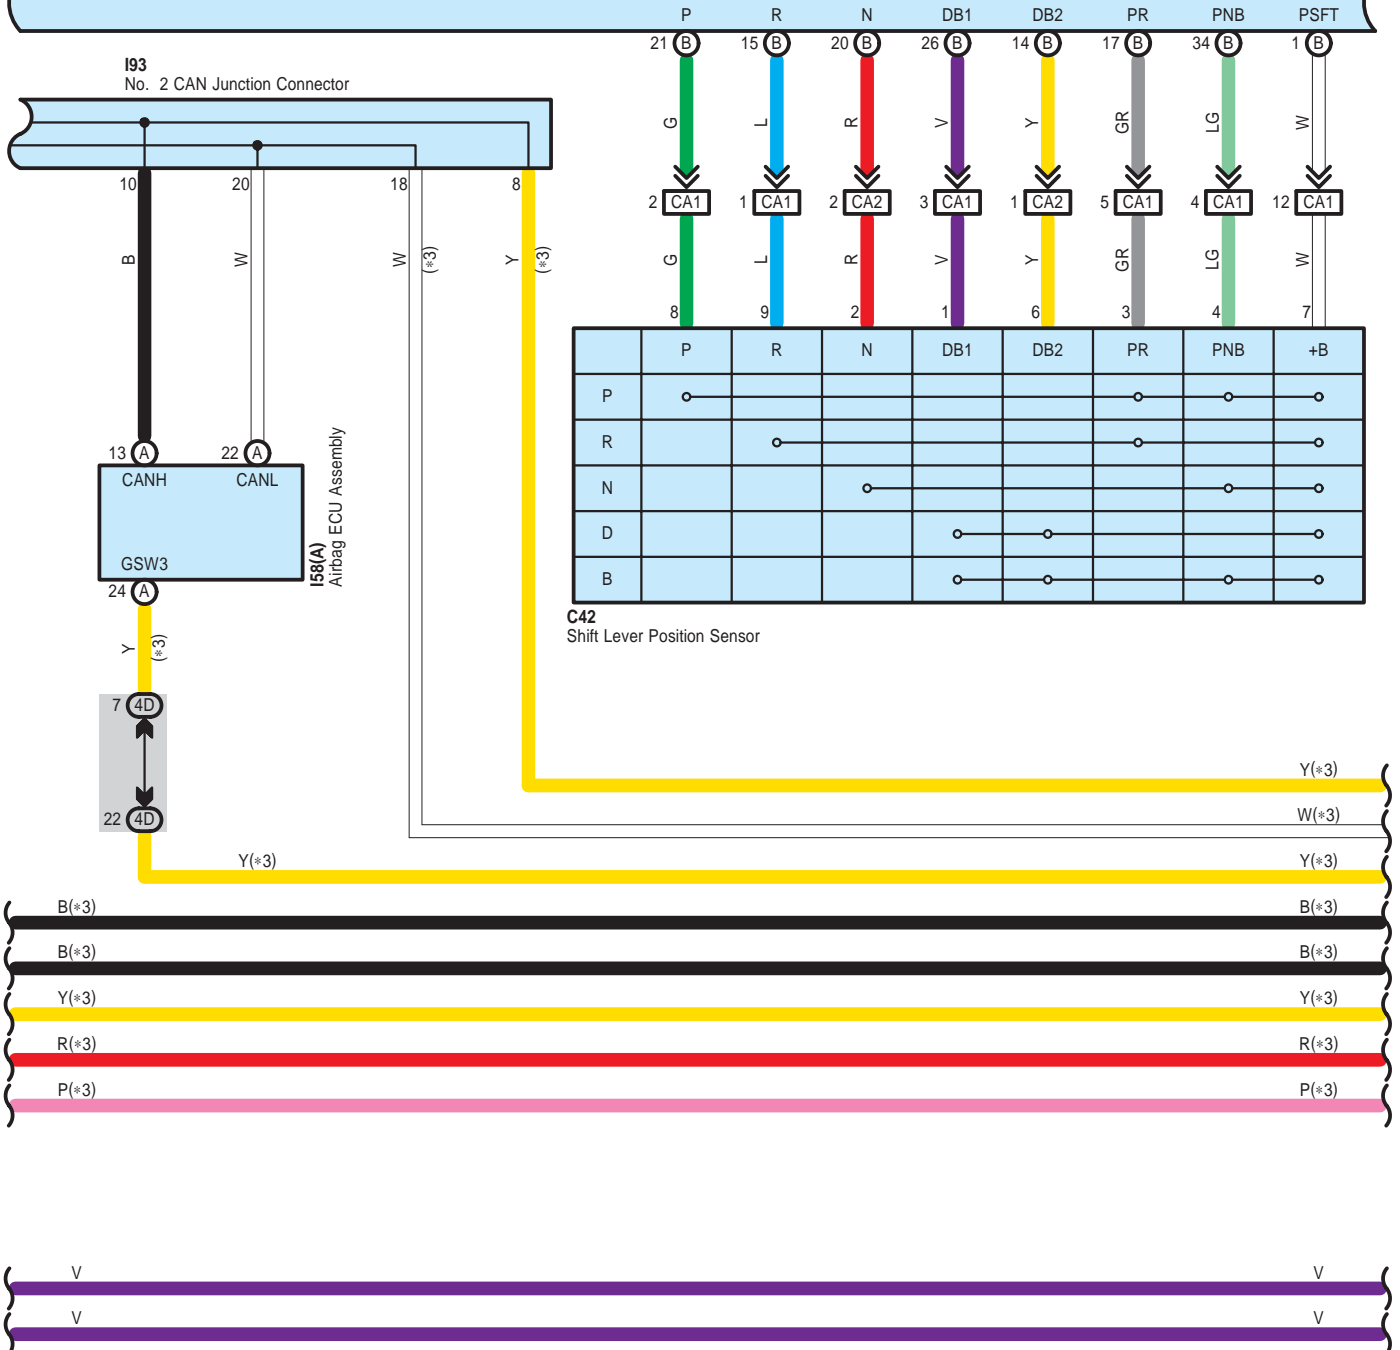

I38(A), I39(B), I46(C), I98(D), I99(E), I102(F), I104(G), I109(H)
Radio Receiver Assembly

A61(B), I115(C), I116(D)
Hybrid Vehicle Control ECU