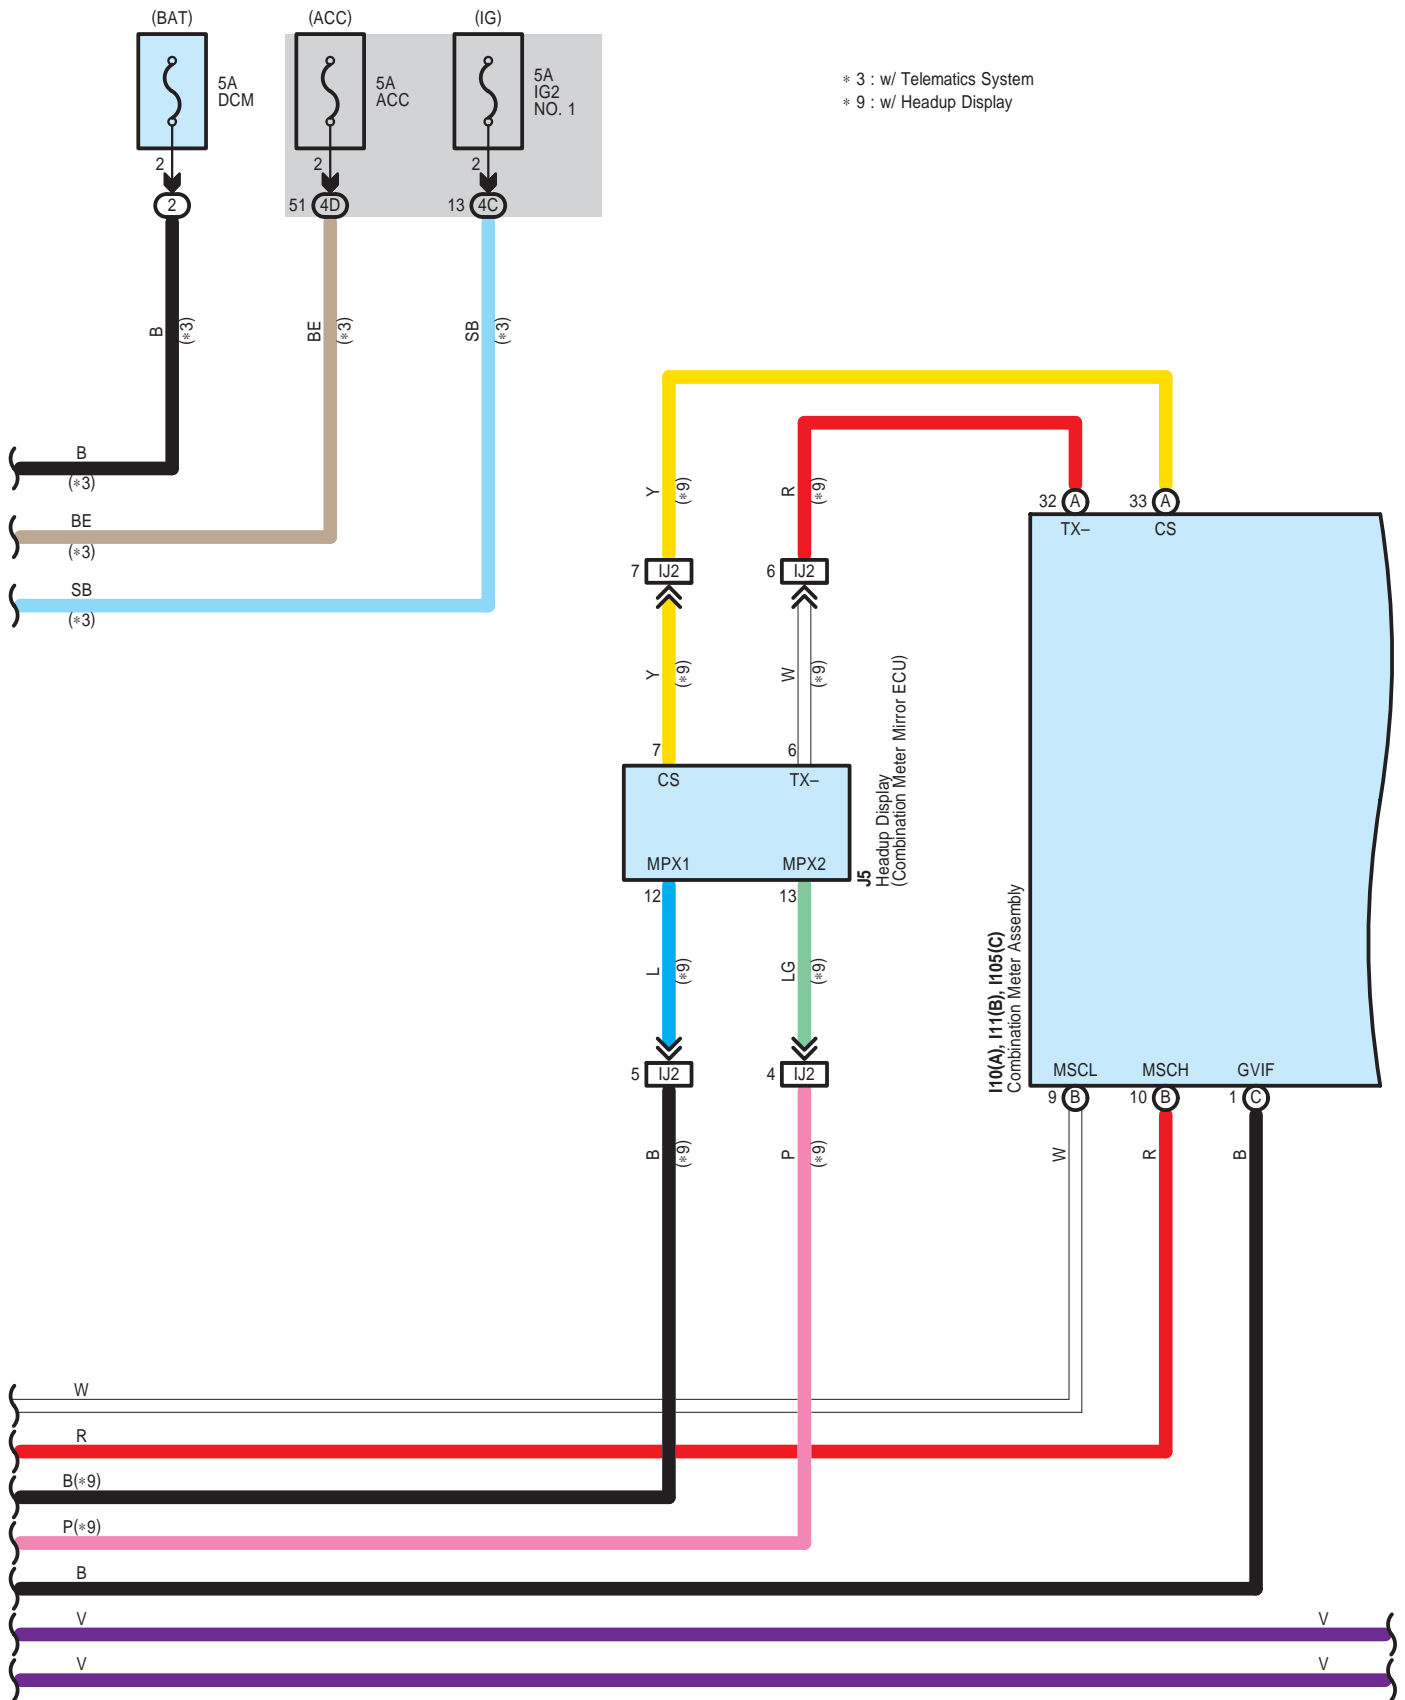

Audio System (w/ LEXUS Navigation System), Back Guide Monitor System, LEXUS Navigation System

I20  
Black

90980-12924

I38  
White

90980-12964

I39  
White

90980-12553

I40  
White