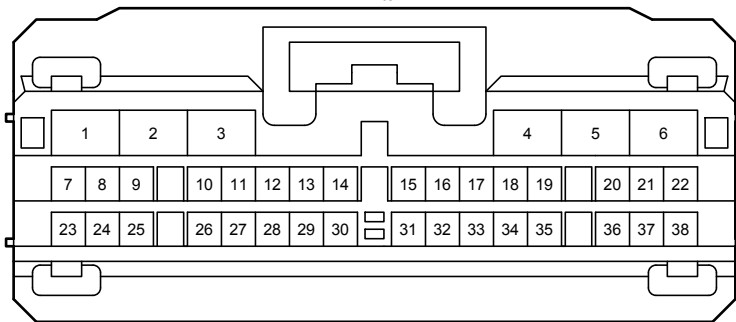

Audio System (w/ LEXUS Navigation System), Back Guide Monitor System, LEXUS Navigation System

I20  
Black

90980-12924

I38  
White

90980-12964

I39  
White

90980-12553

I40  
White