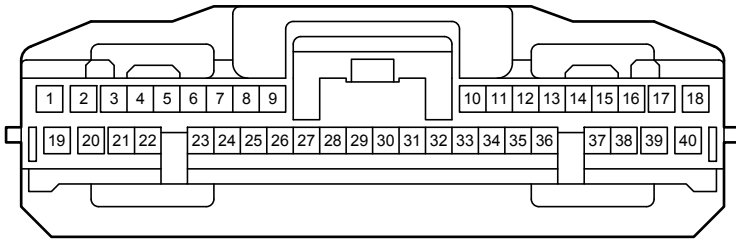

Audio System (w/ LEXUS Navigation System), Back Guide Monitor System, LEXUS Navigation System

I20  
Black

90980-12924

I38  
White

90980-12964

I39  
White

90980-12553

I40  
White