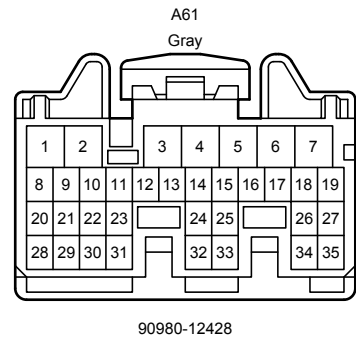

Audio System (w/ LEXUS Navigation System), Back Guide Monitor System, LEXUS Navigation System

I20  
Black

90980-12924

I38  
White

90980-12964

I39  
White

90980-12553

I40  
White