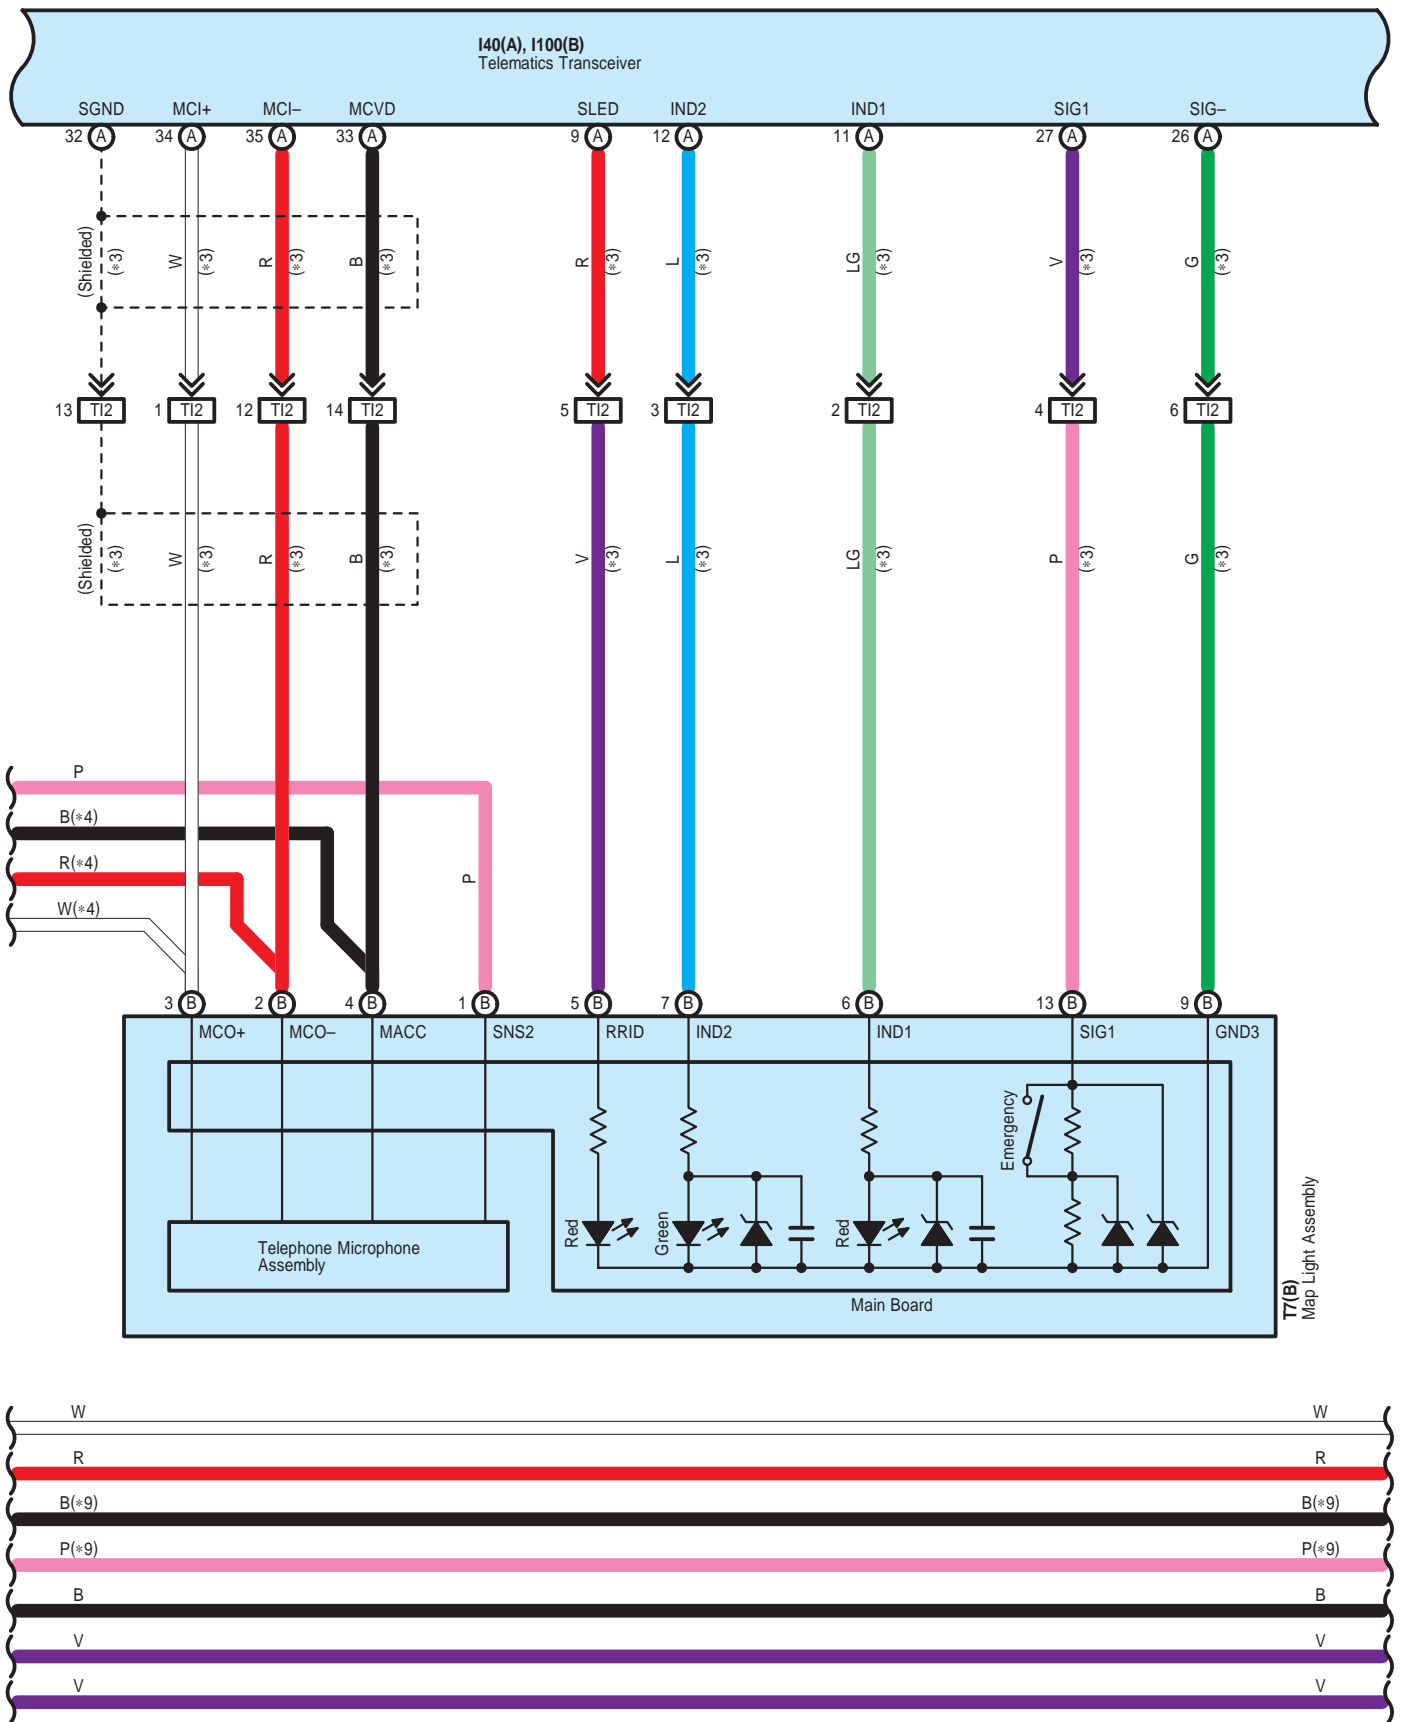

Audio System (w/ LEXUS Navigation System), Back Guide Monitor System, LEXUS Navigation System