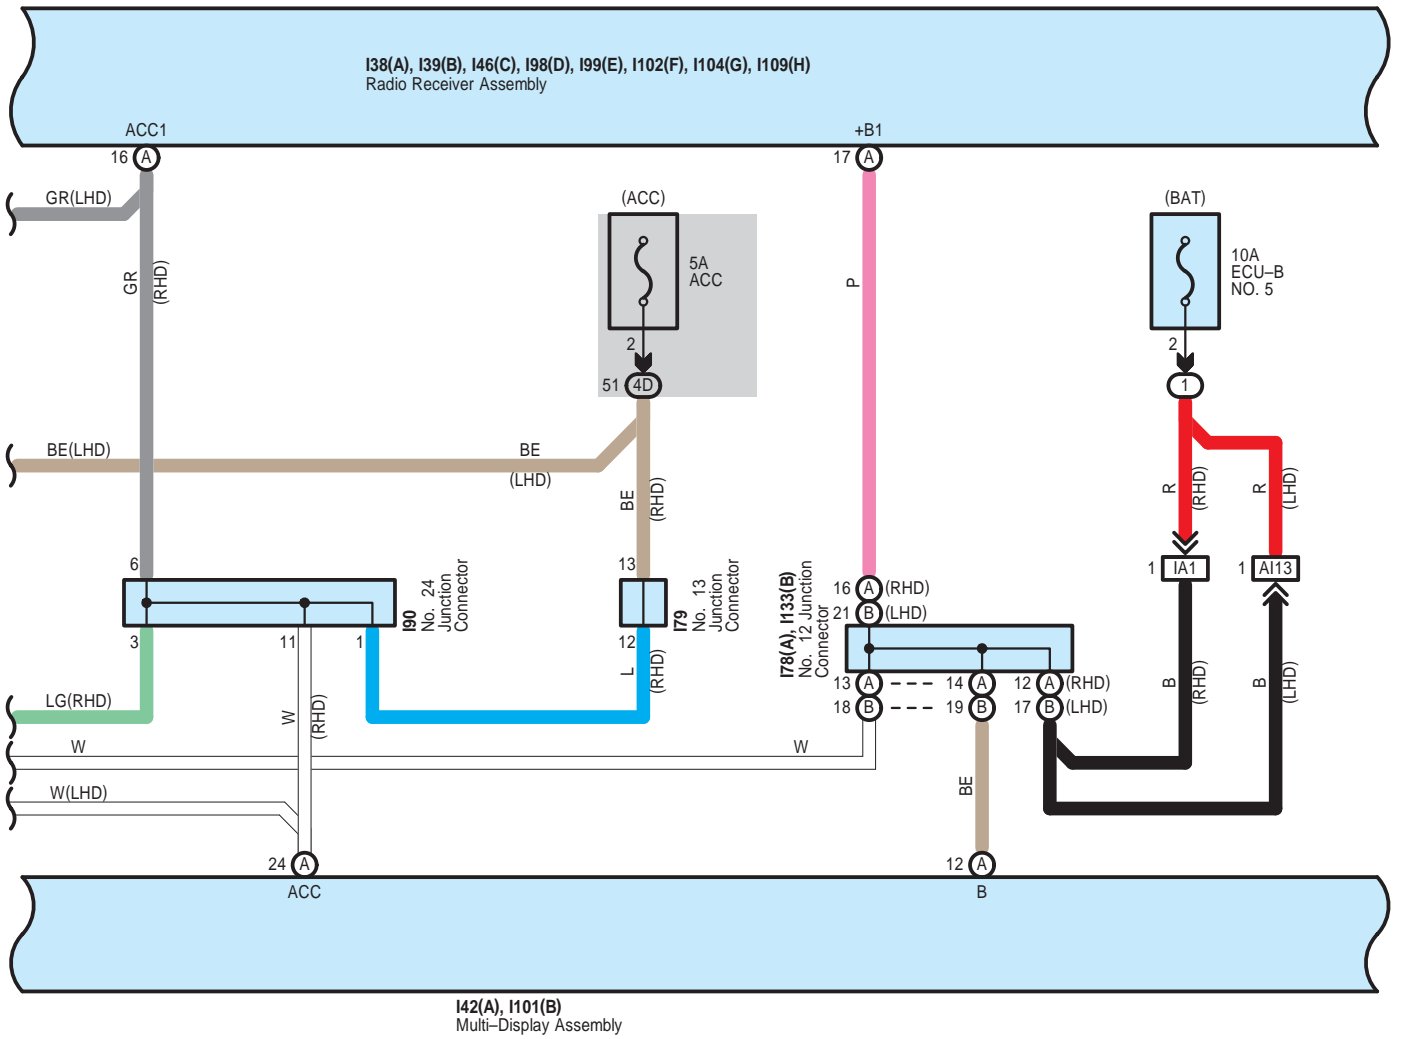

Audio System (w/ LEXUS Navigation System), Back Guide Monitor System, LEXUS Navigation System