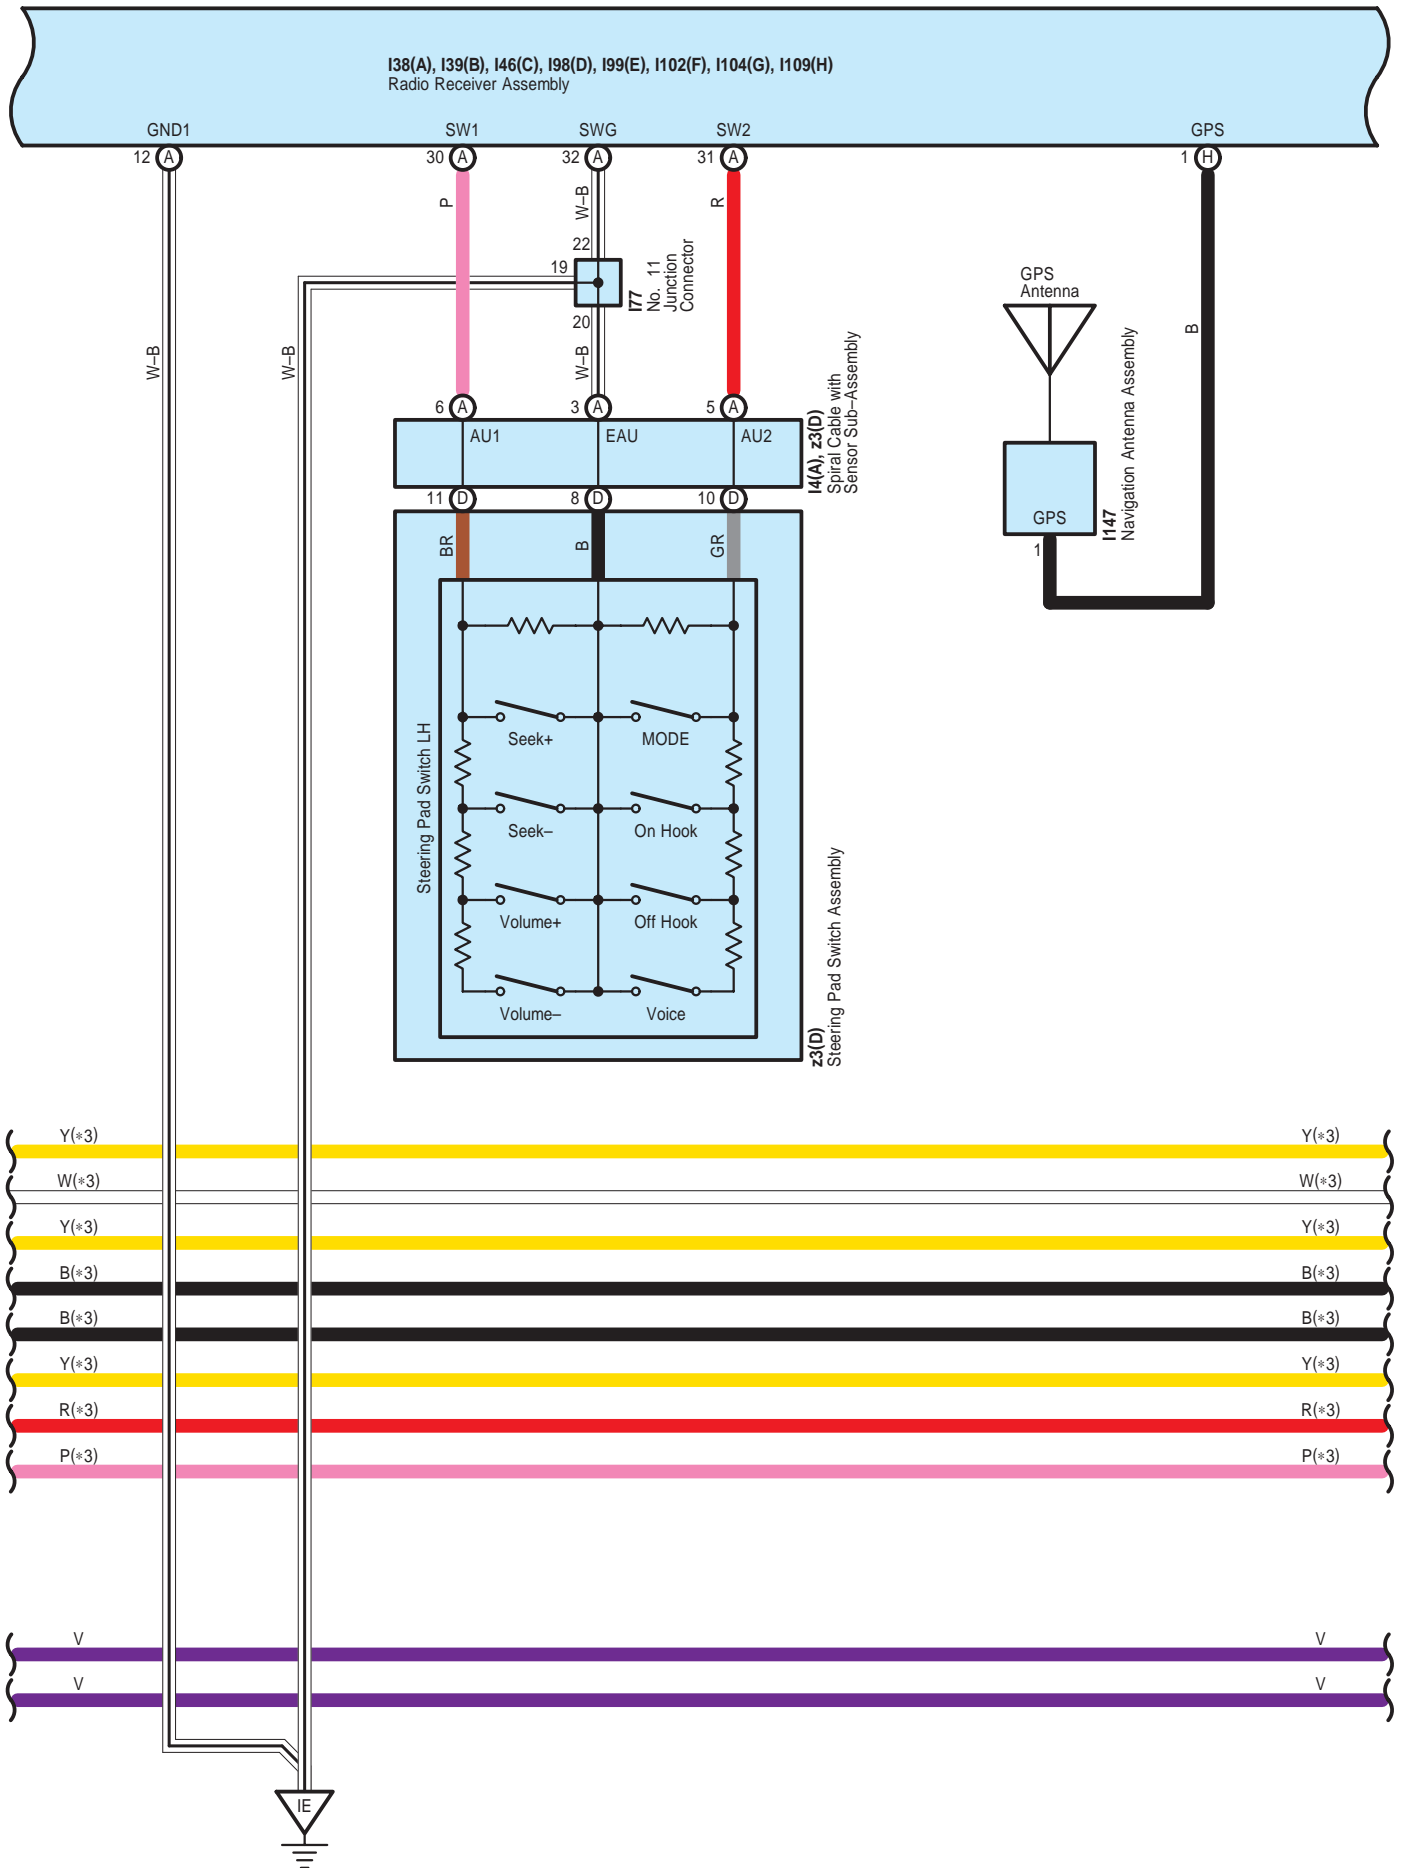

Audio System (w/ LEXUS Navigation System), Back Guide Monitor System, LEXUS Navigation System