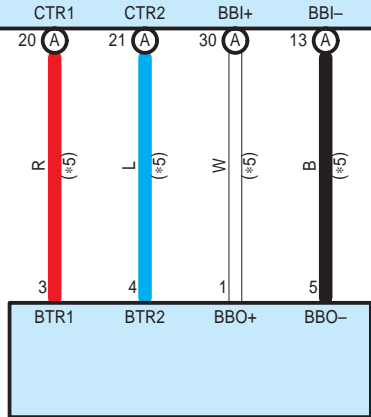

I40(A)
DCM (Telematics Transceiver)

I41
Mayday Battery