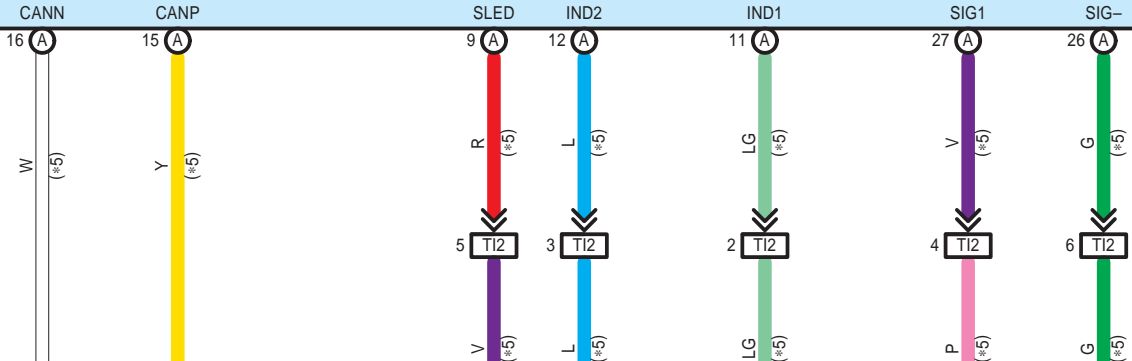

* 5 : w/ Safety Connect

Audio System (8 Speaker), Back Guide Monitor System (8 Speaker)

I119(A), I120(B), I121(C), I122(D), I123(E), I139(F), I142(G), I149(H)
Radio Receiver Assembly

140(A)
DCM (Telematics Transceiver)