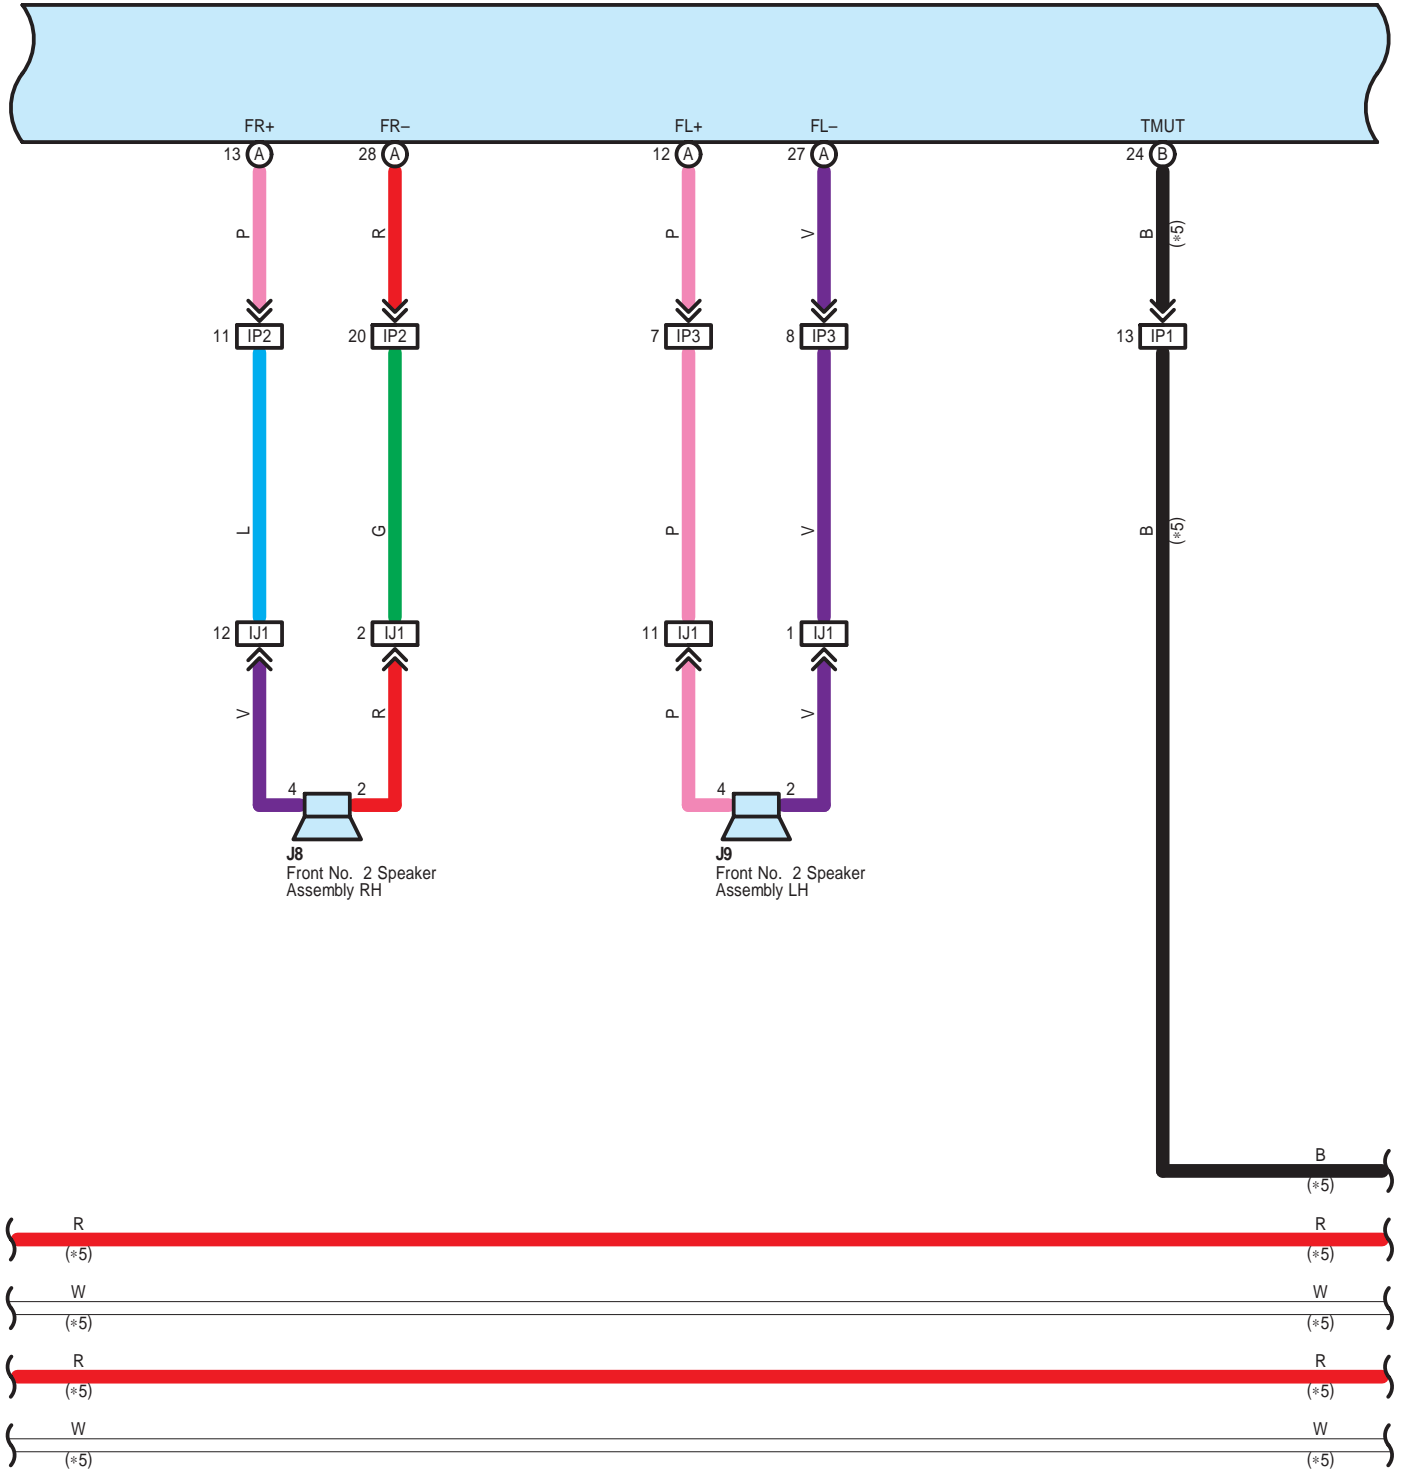

P32(A), P33(B)
Stereo Component Amplifier Assembly

Audio System (8 Speaker), Back Guide Monitor System (8 Speaker)

P32(A), P33(B)
Stereo Component Amplifier Assembly

Audio System (8 Speaker), Back Guide Monitor System (8 Speaker)