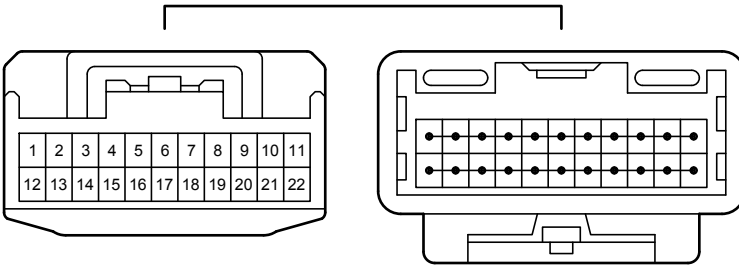

I73
White

90980-12372

Audio System (8 Speaker), Back Guide Monitor System (8 Speaker)

I77
Gray

90980-12372

I84
Black

90980-12372

I85
White