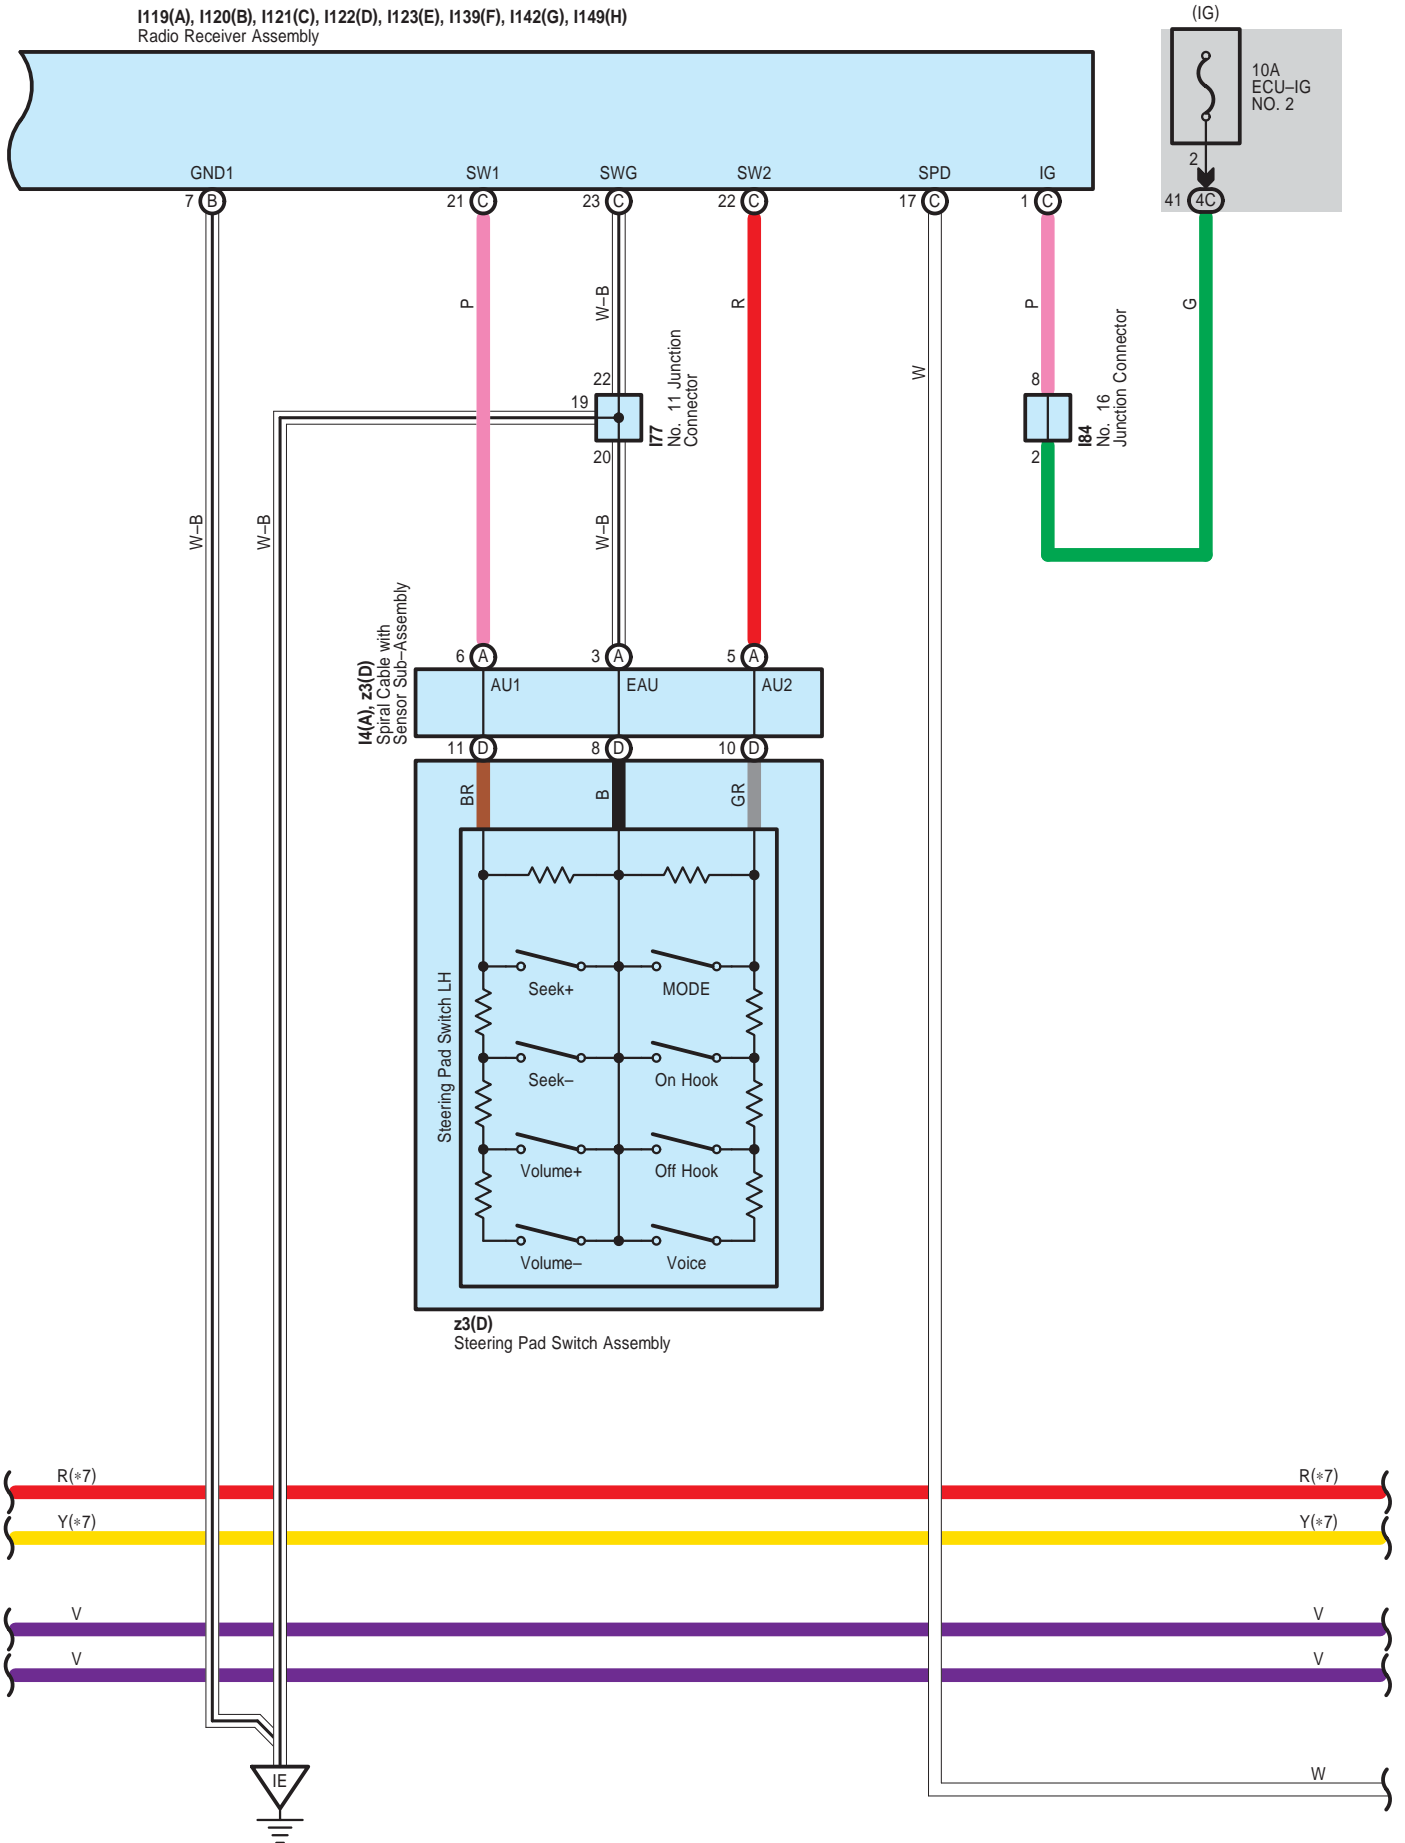

Audio System (8 Speaker), Back Guide Monitor System (8 Speaker)