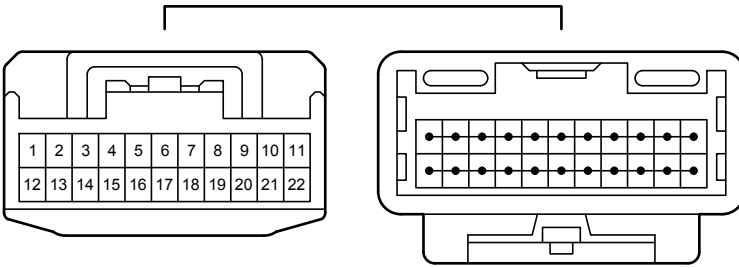

Audio System (8 Speaker), Back Guide Monitor System (8 Speaker)

I133
White

90980-12372