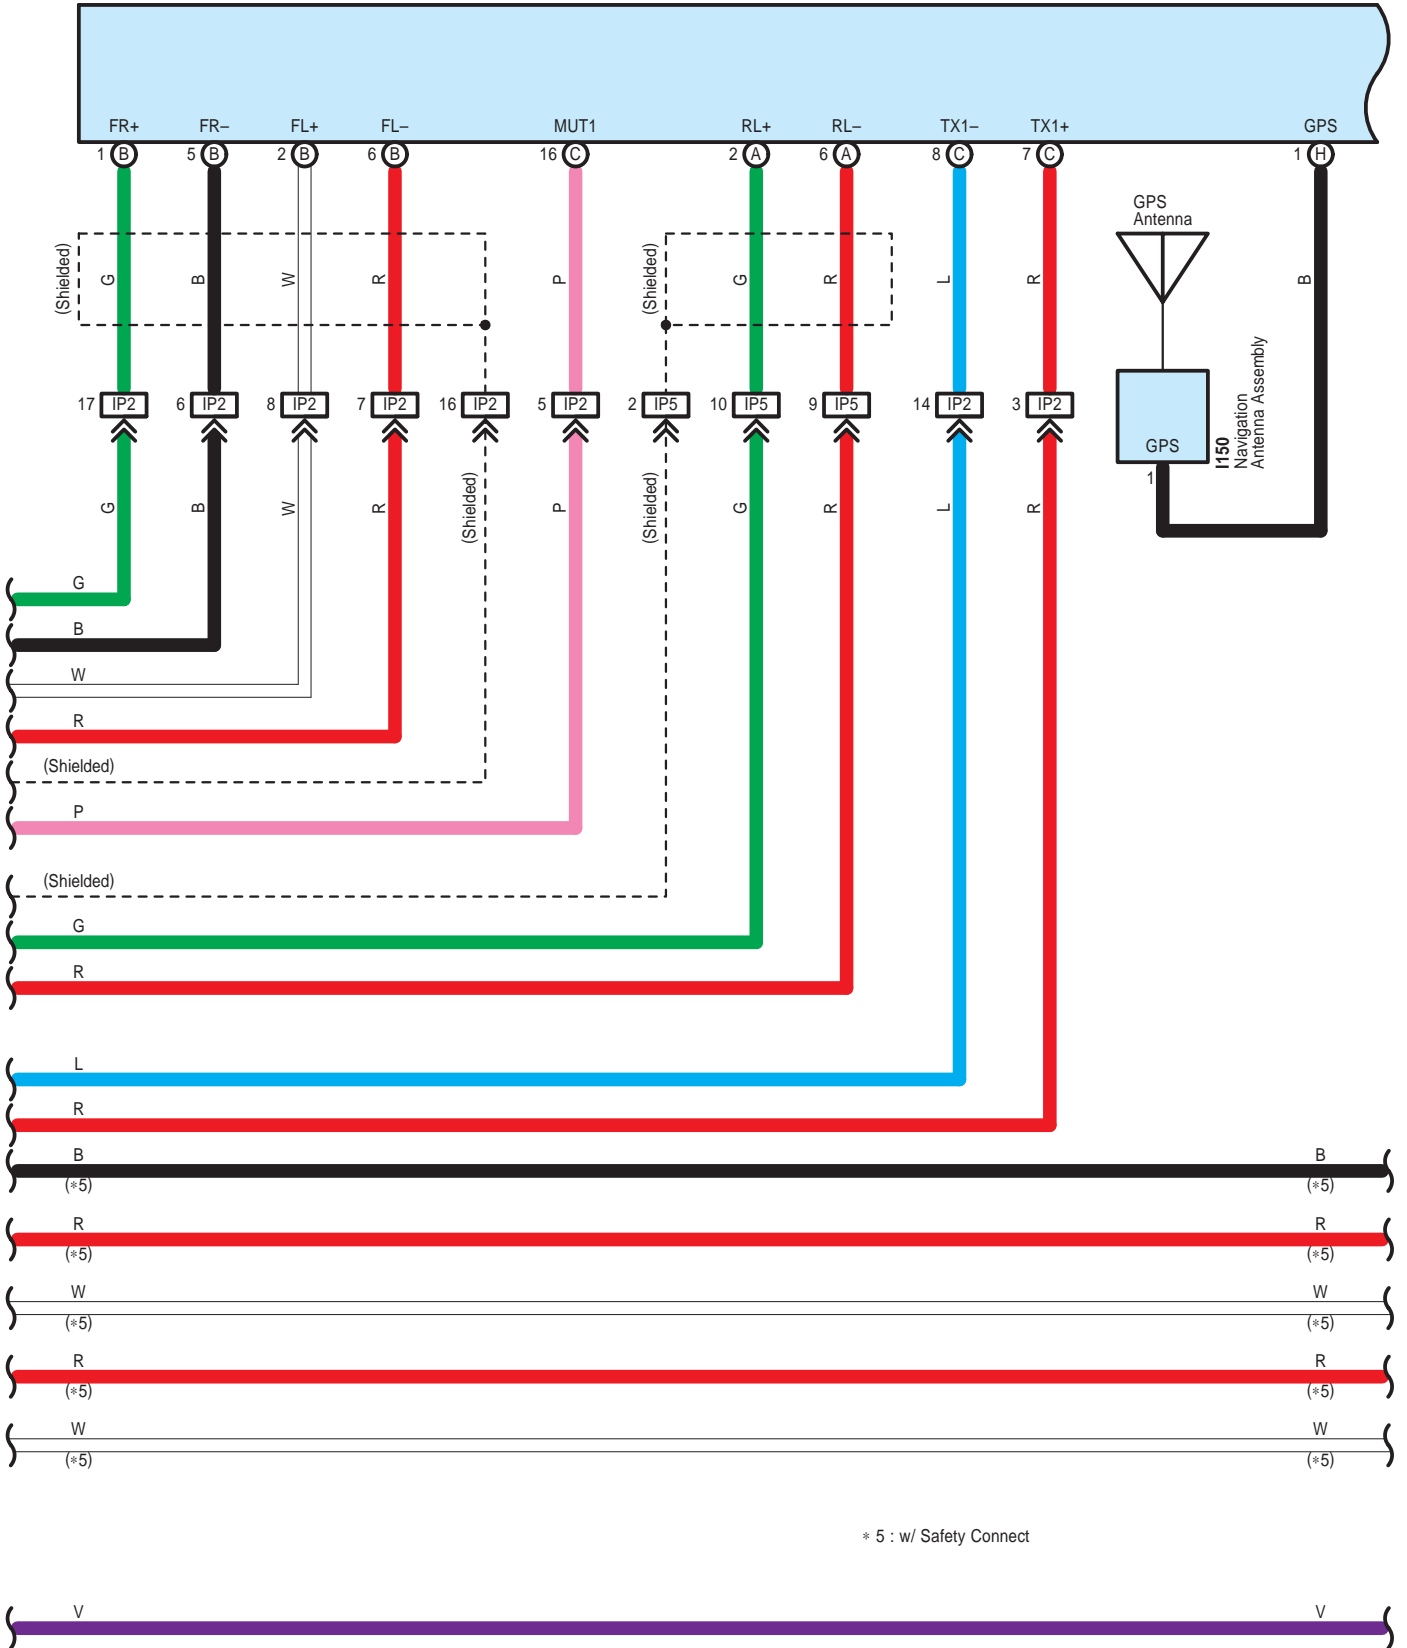

Audio System (8 Speaker), Back Guide Monitor System (8 Speaker)

I119(A), I120(B), I121(C), I122(D), I123(E), I139(F), I142(G), I149(H)
Radio Receiver Assembly