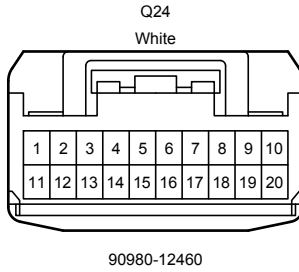

M9
Black

90980-10935

N5
White

90980-12304

Audio System (8 Speaker), Back Guide Monitor System (8 Speaker)

Audio System (8 Speaker), Back Guide Monitor System (8 Speaker)

4B

White