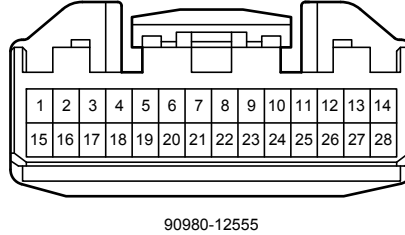

I116
Gray

I119
White

I120
Black

I121
White

I122
White

I123
Blue

I132
Black

Audio System (8 Speaker), Back Guide Monitor System (8 Speaker)