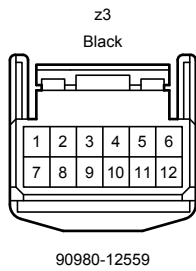

M9
Black

90980-10935

N5
White

90980-12304

Audio System (8 Speaker), Back Guide Monitor System (8 Speaker)

Audio System (8 Speaker), Back Guide Monitor System (8 Speaker)

4B

White