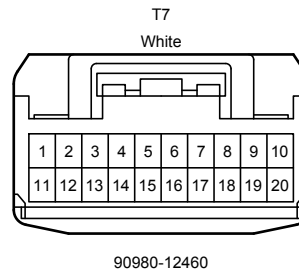

M9
Black

90980-10935

N5
White

90980-12304

Audio System (8 Speaker), Back Guide Monitor System (8 Speaker)

Audio System (8 Speaker), Back Guide Monitor System (8 Speaker)

4B

White