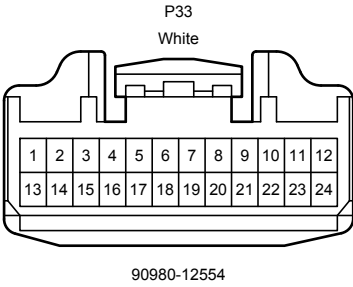

M9
Black

90980-10935

N5
White

90980-12304

Audio System (8 Speaker), Back Guide Monitor System (8 Speaker)

Audio System (8 Speaker), Back Guide Monitor System (8 Speaker)

4B

White