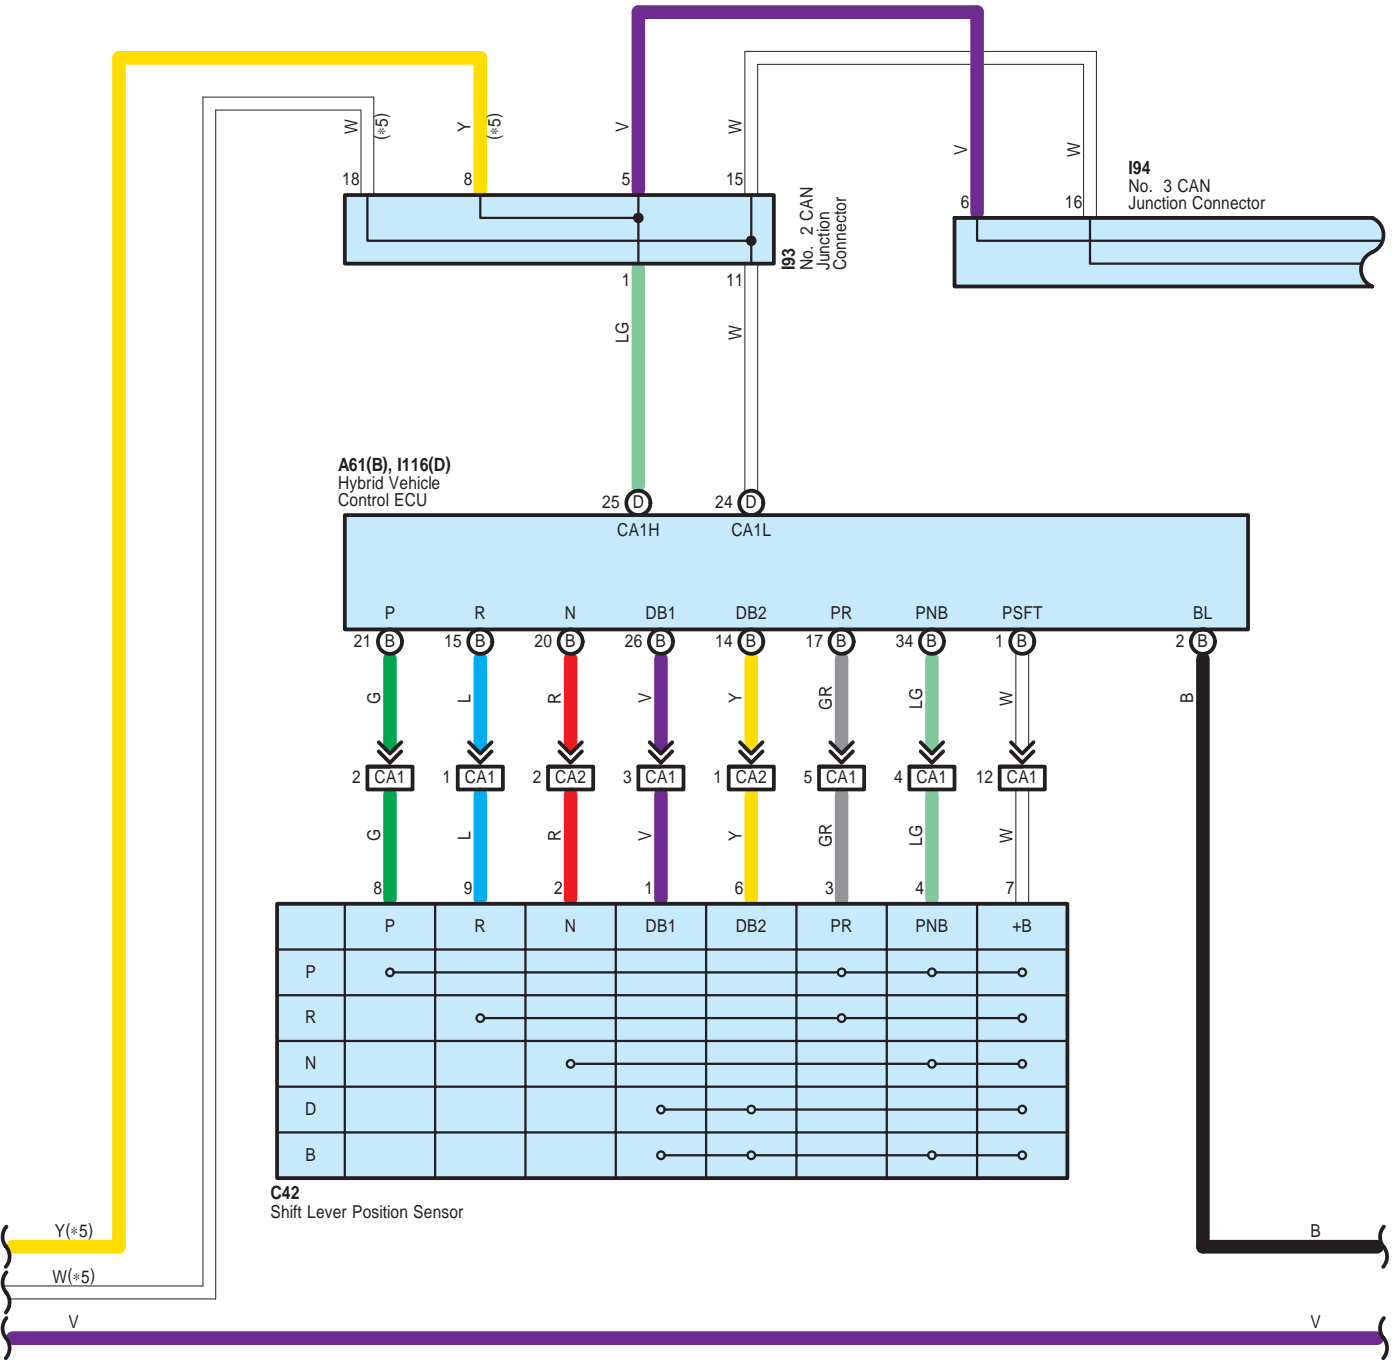

Audio System (8 Speaker), Back Guide Monitor System (8 Speaker)

I119(A), I120(B), I121(C), I122(D), I123(E), I139(F), I142(G), I149(H)
Radio Receiver Assembly