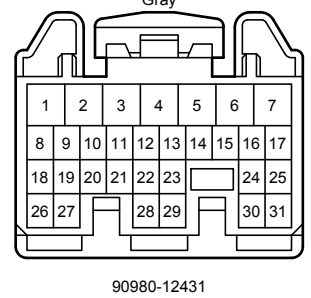

Audio System (8 Speaker), Back Guide Monitor System (8 Speaker)

I116
Gray