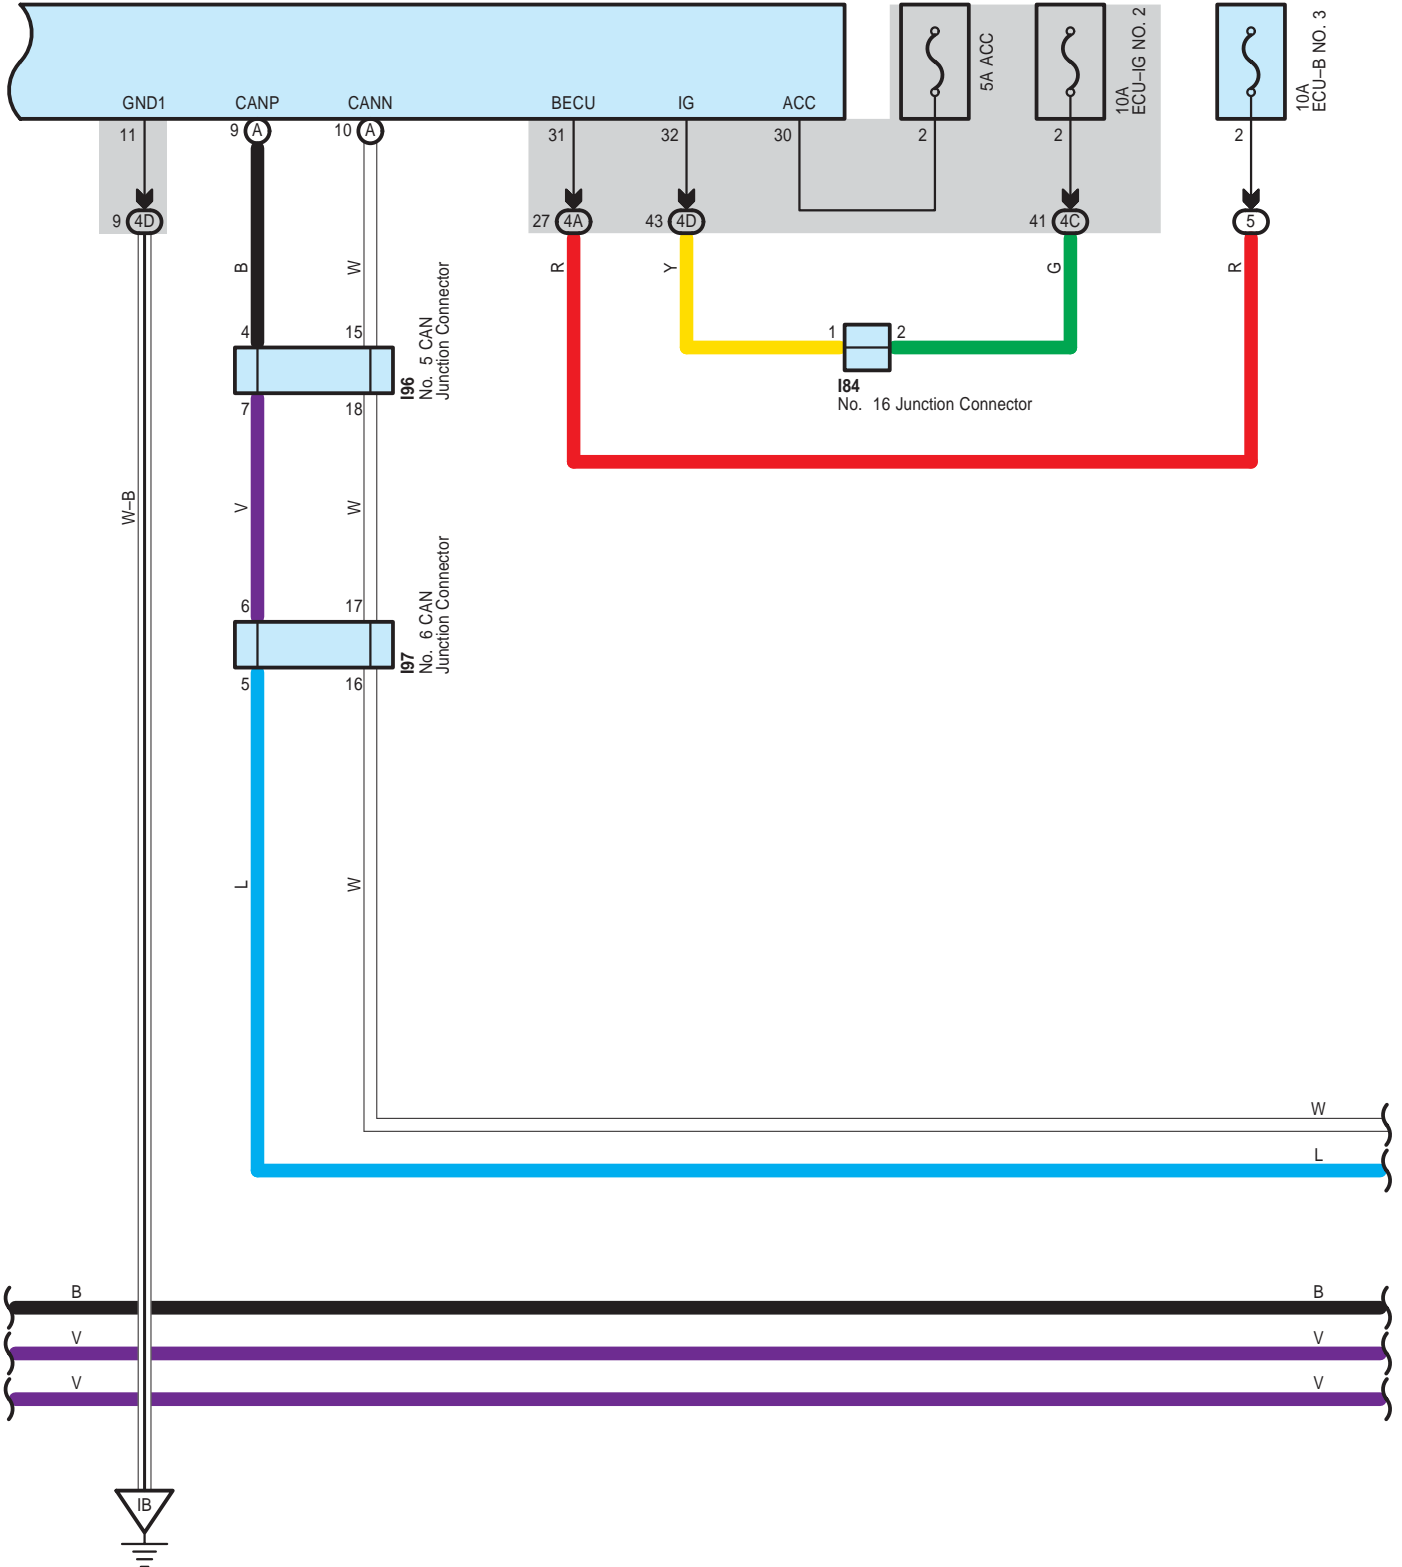

I47(A), I48(B)
Main Body ECU