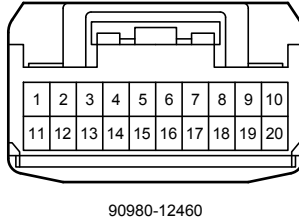

I116
Gray

I119
White

I120
Black

I121
White

I122
White

I123
Blue

I132
Black

Audio System (8 Speaker), Back Guide Monitor System (8 Speaker)