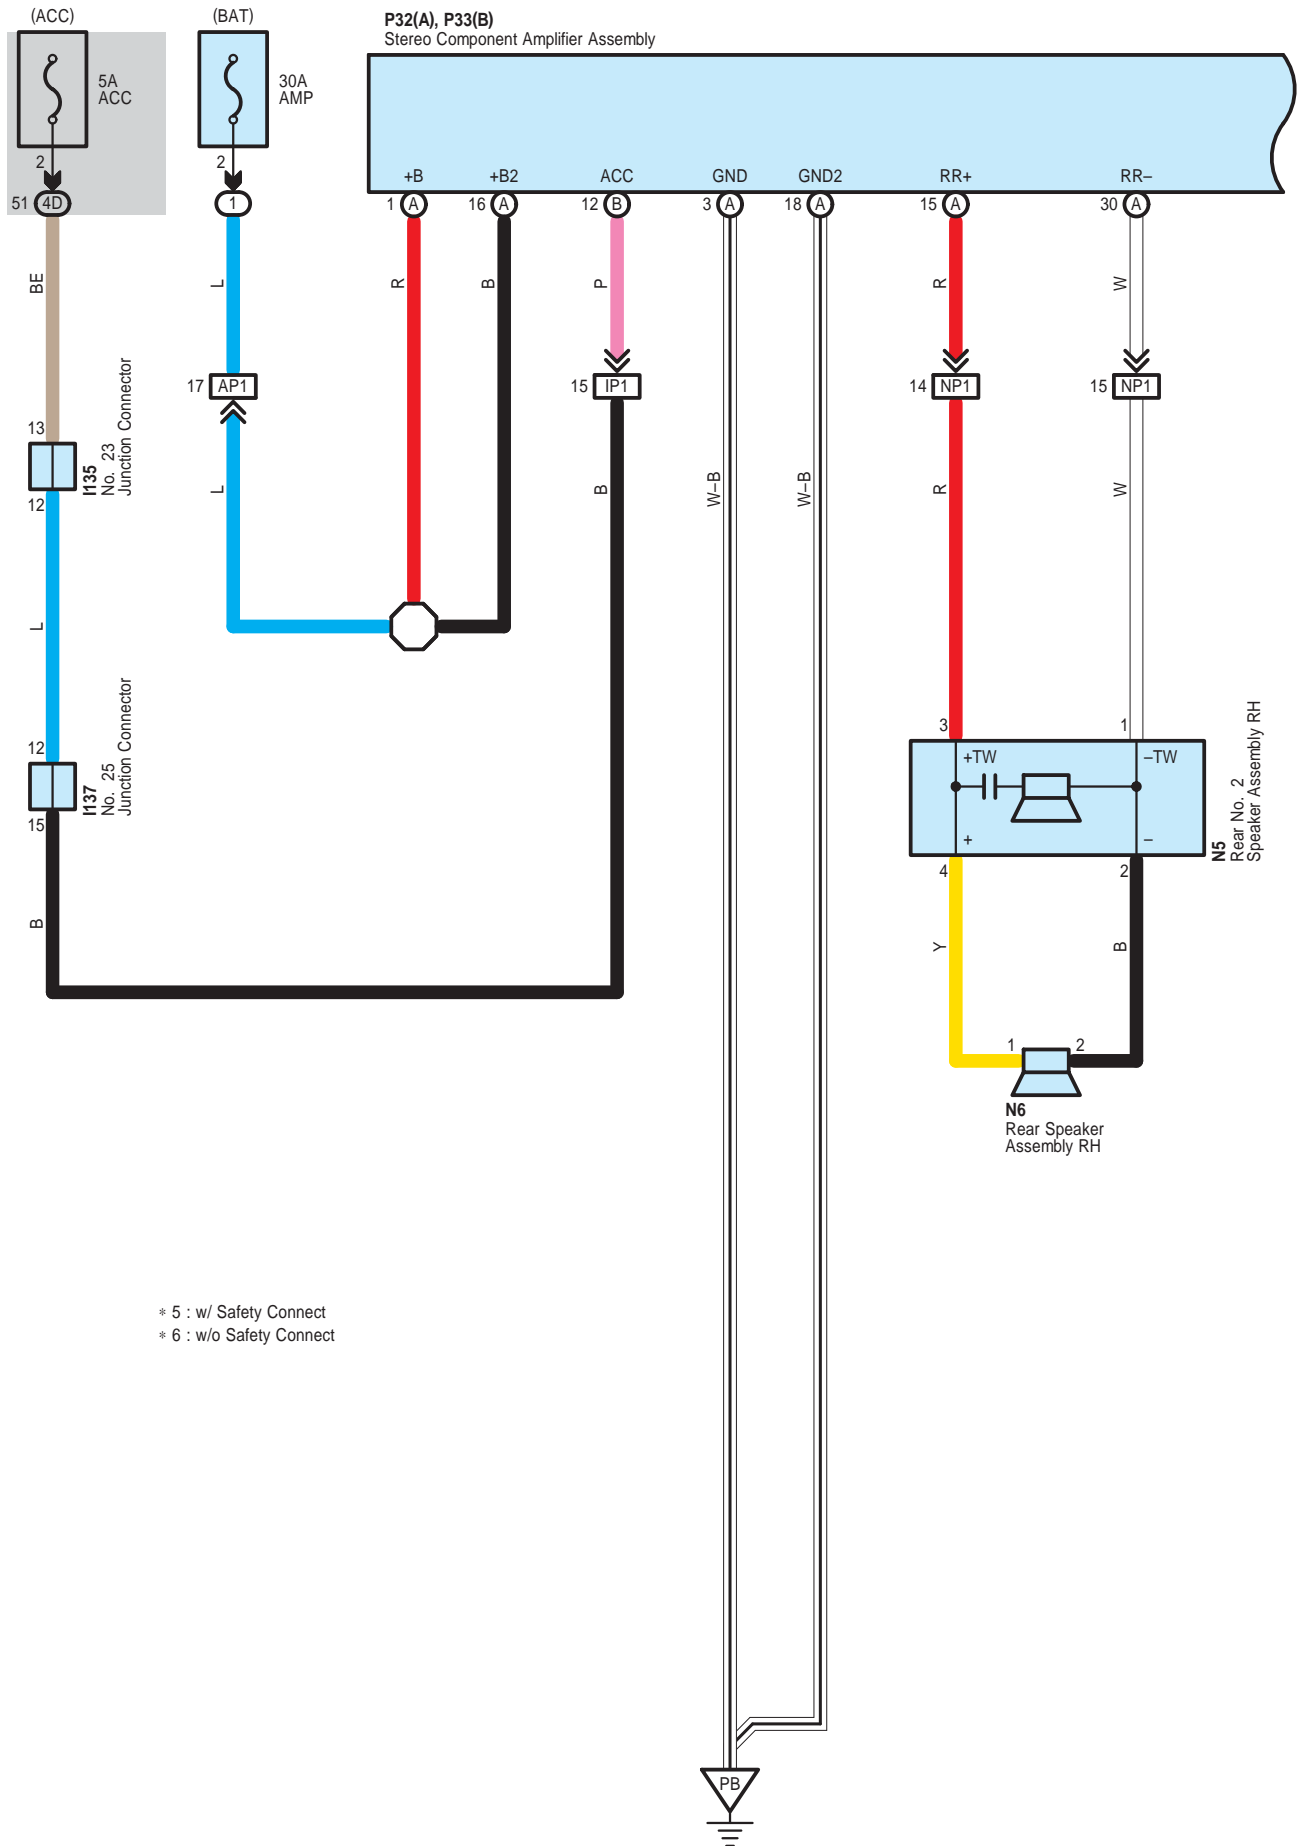

Audio System (8 Speaker), Back Guide Monitor System (8 Speaker)