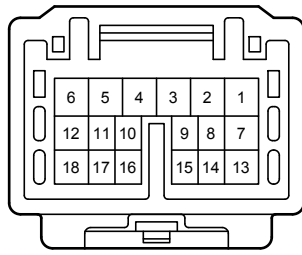

Audio System (8 Speaker), Back Guide Monitor System (8 Speaker)

ZY2

Black

90980-12745

90980-12744

ZY3

Gray

90980-12378