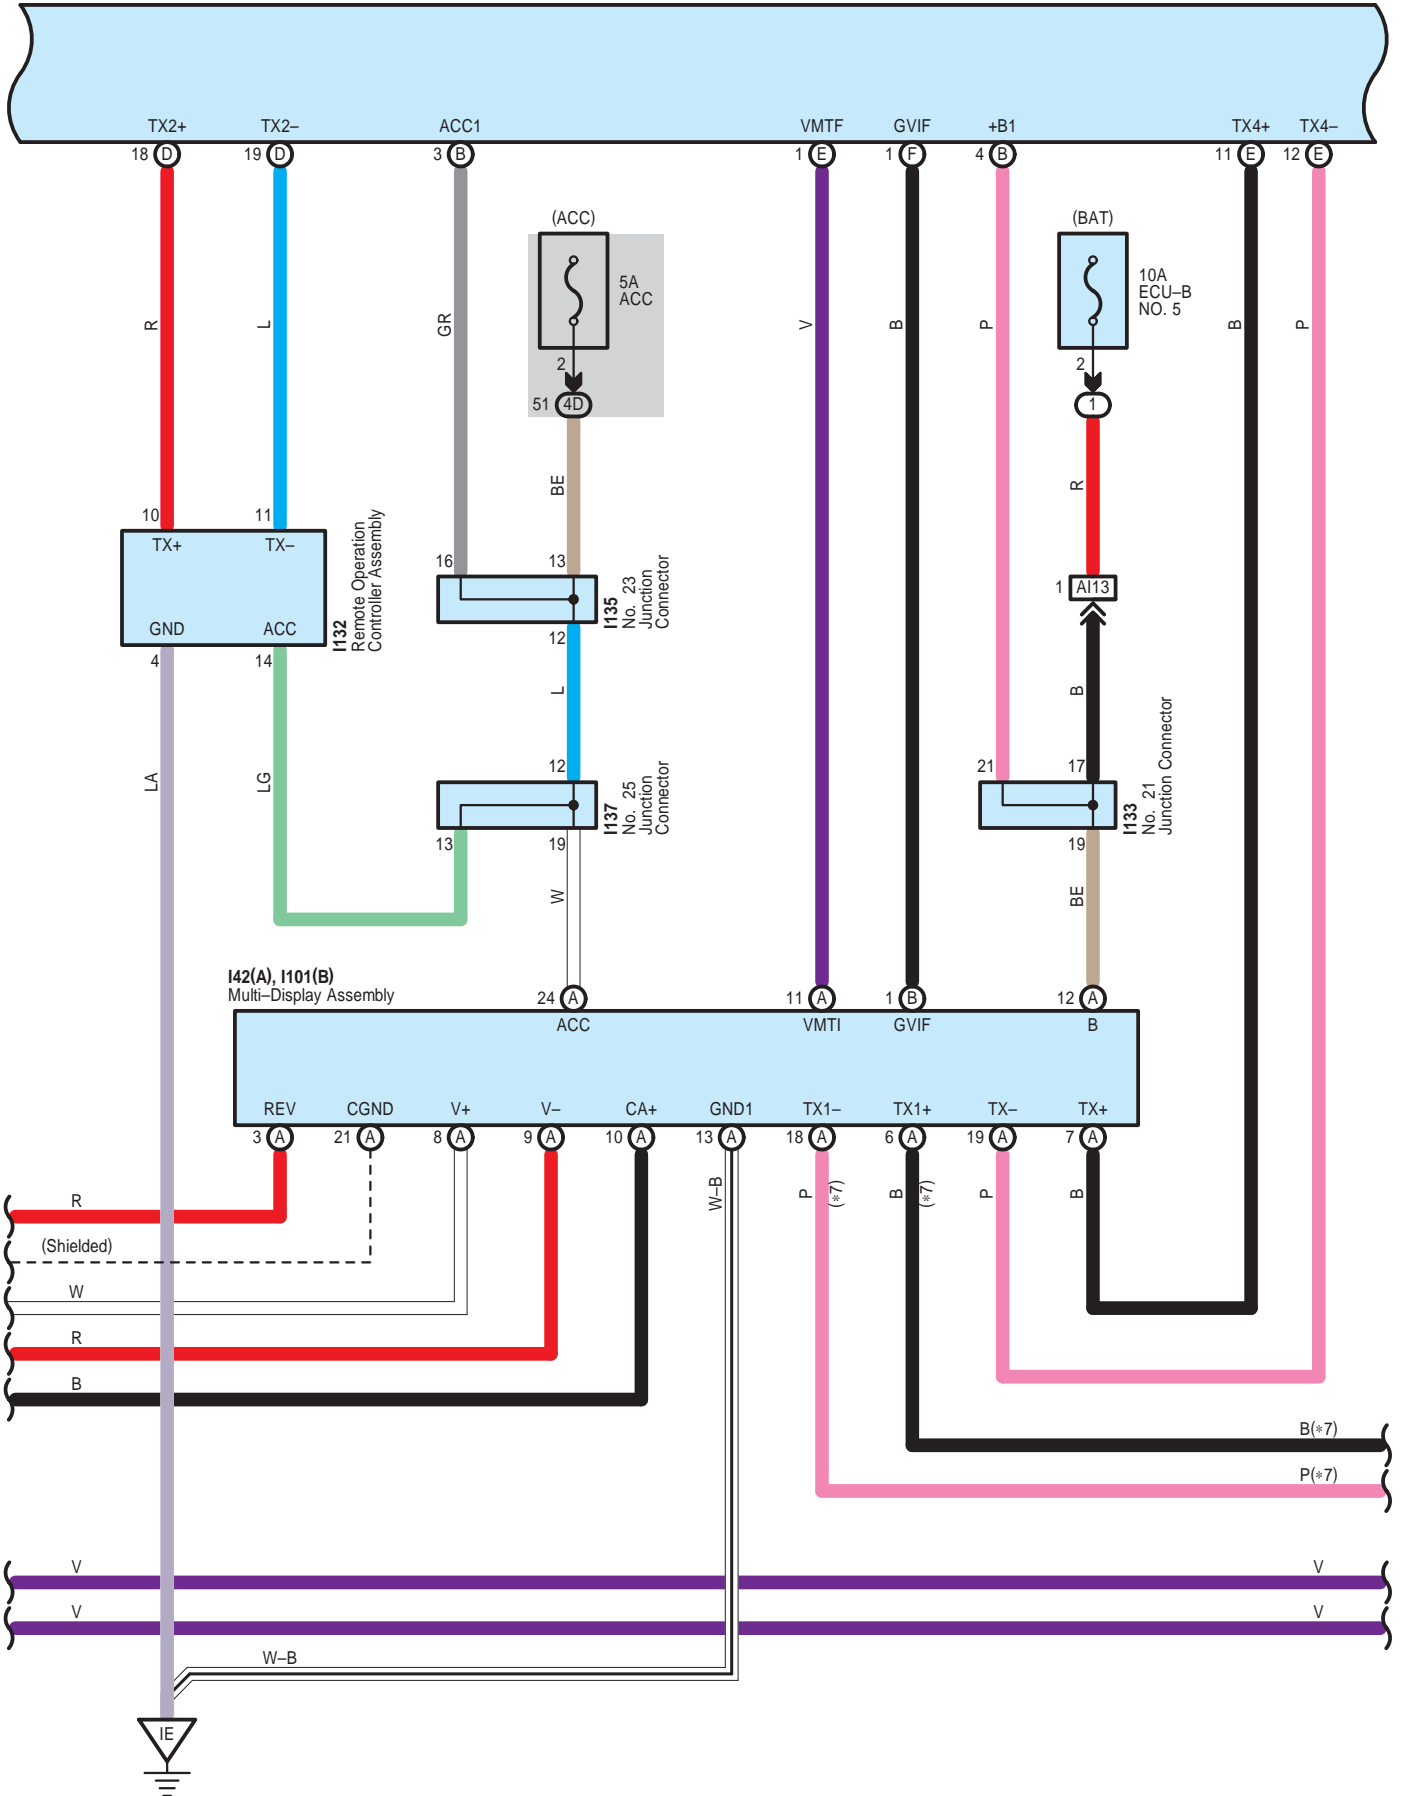

I119(A), I120(B), I121(C), I122(D), I123(E), I139(F), I142(G), I149(H)
Radio Receiver Assembly

Y25
Rear Television Camera Assembly

Audio System (8 Speaker), Back Guide Monitor System (8 Speaker)

I119(A), I120(B), I121(C), I122(D), I123(E), I139(F), I142(G), I149(H)
Radio Receiver Assembly