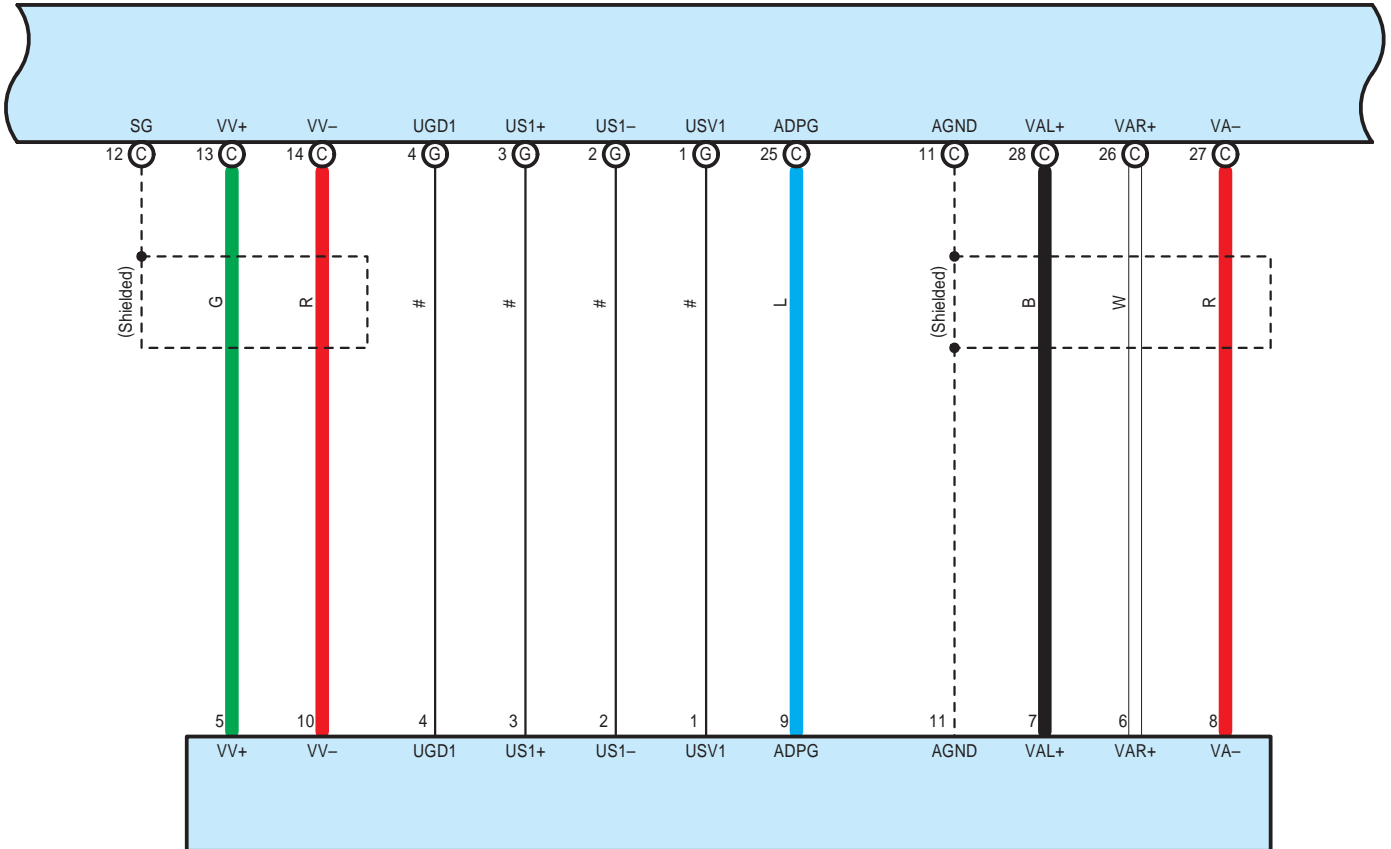

Audio System (8 Speaker), Back Guide Monitor System (8 Speaker)

I119(A), I120(B), I121(C), I122(D), I123(E), I139(F), I142(G), I149(H)
Radio Receiver Assembly

I143
No. 1 Stereo Jack Adapter Assembly