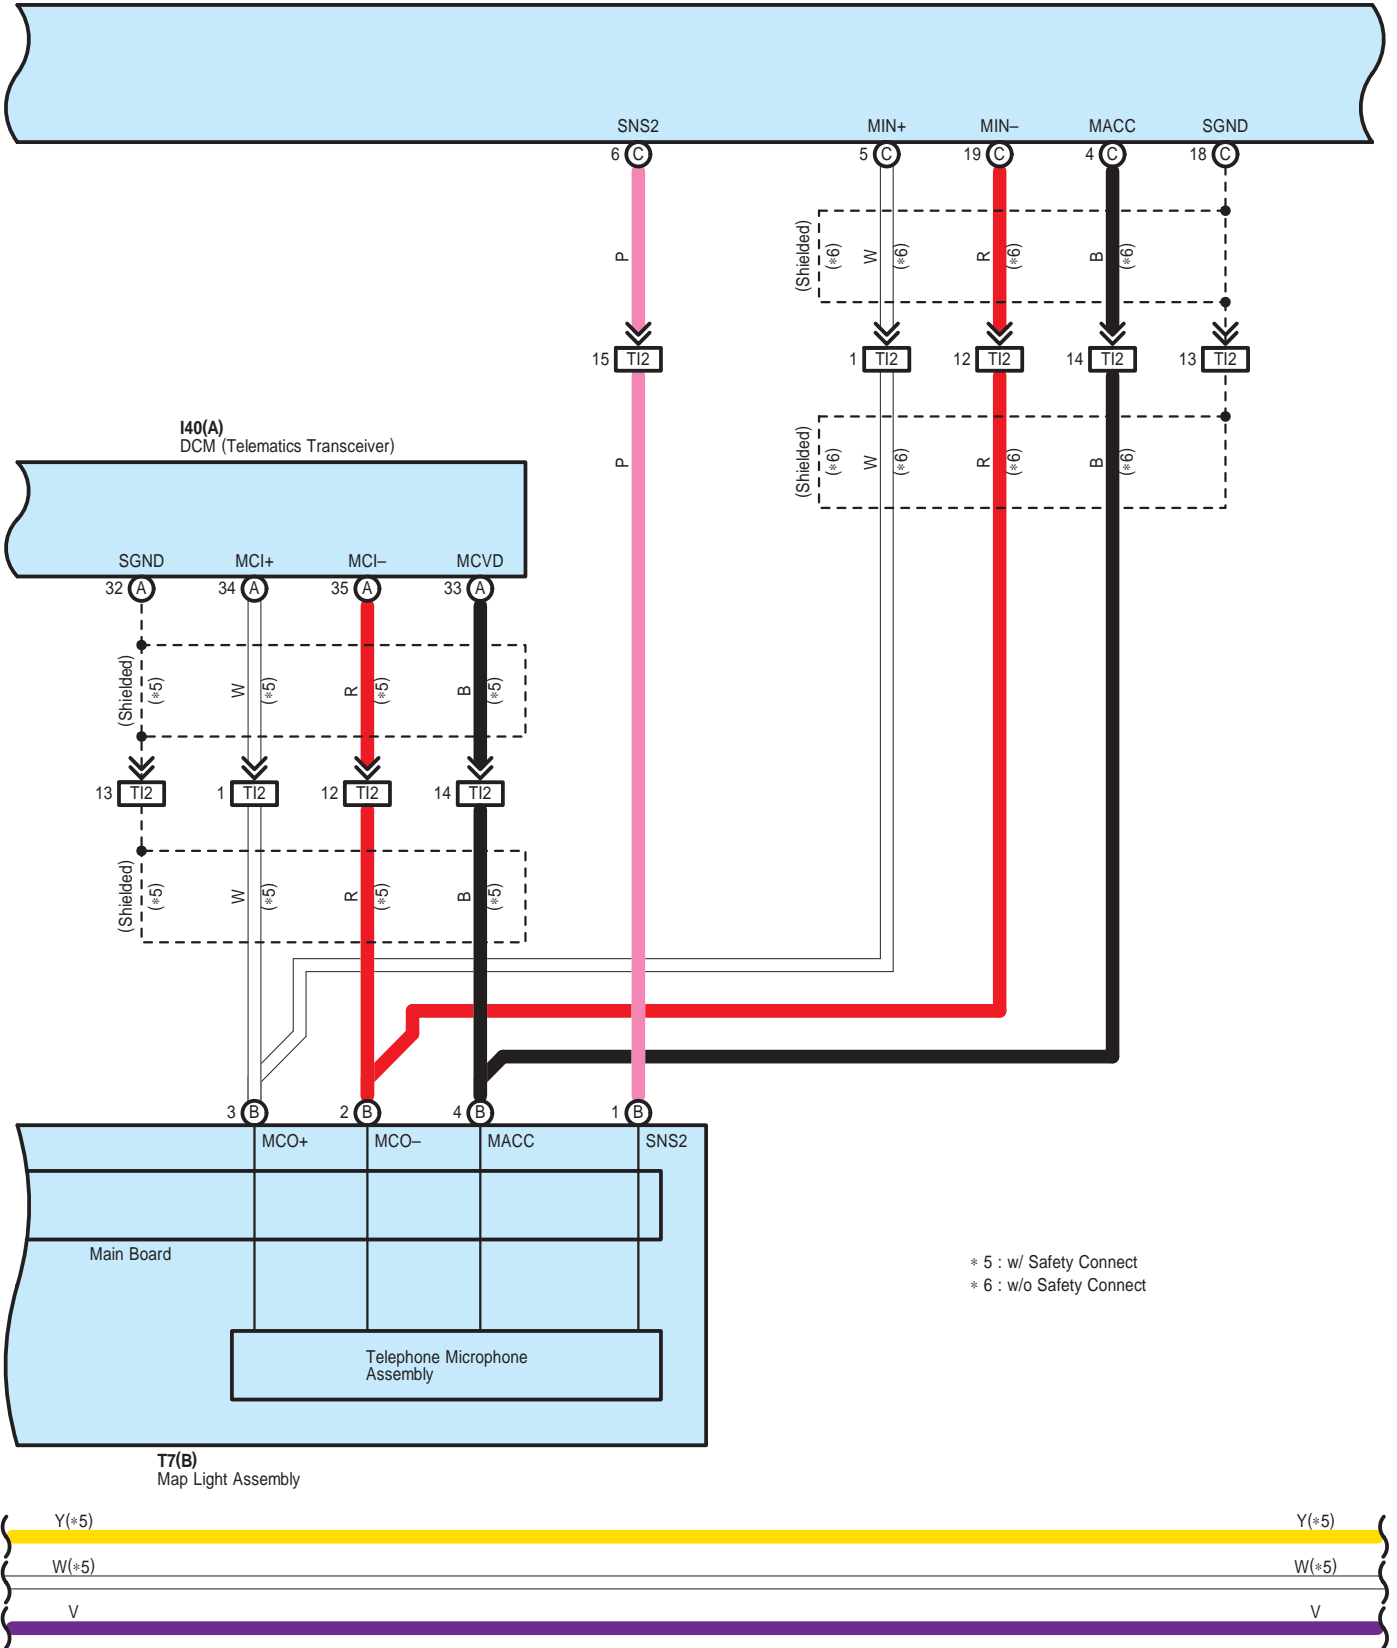

Audio System (8 Speaker), Back Guide Monitor System (8 Speaker)

I119(A), I120(B), I121(C), I122(D), I123(E), I139(F), I142(G), I149(H)
Radio Receiver Assembly

* 5 : w/ Safety Connect
* 6 : w/o Safety Connect