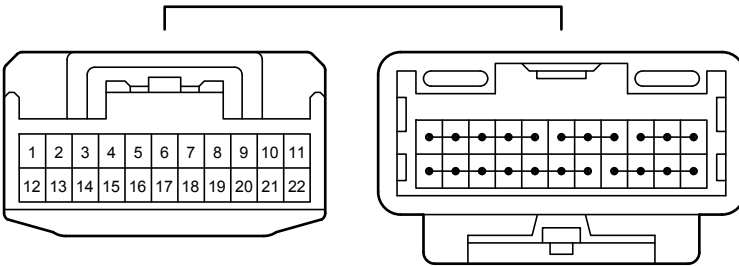

I73
White

90980-12372

Audio System (8 Speaker), Back Guide Monitor System (8 Speaker)

I77
Gray

90980-12372

I84
Black

90980-12372

I85
White