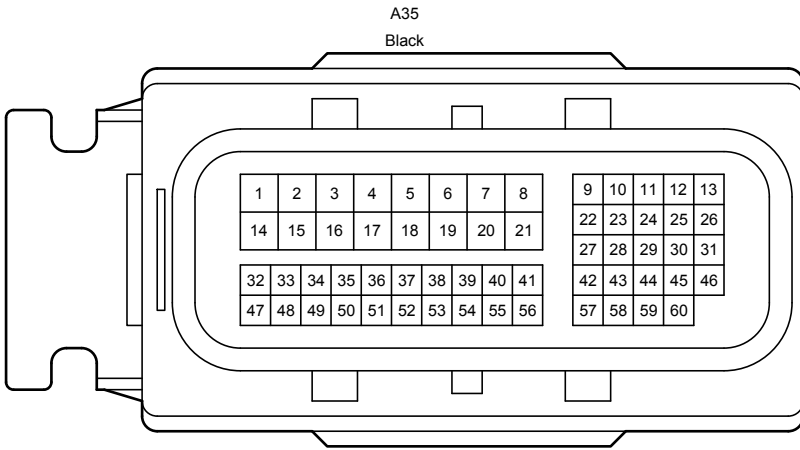

Audio System (8 Speaker), Back Guide Monitor System (8 Speaker)

90980-12931