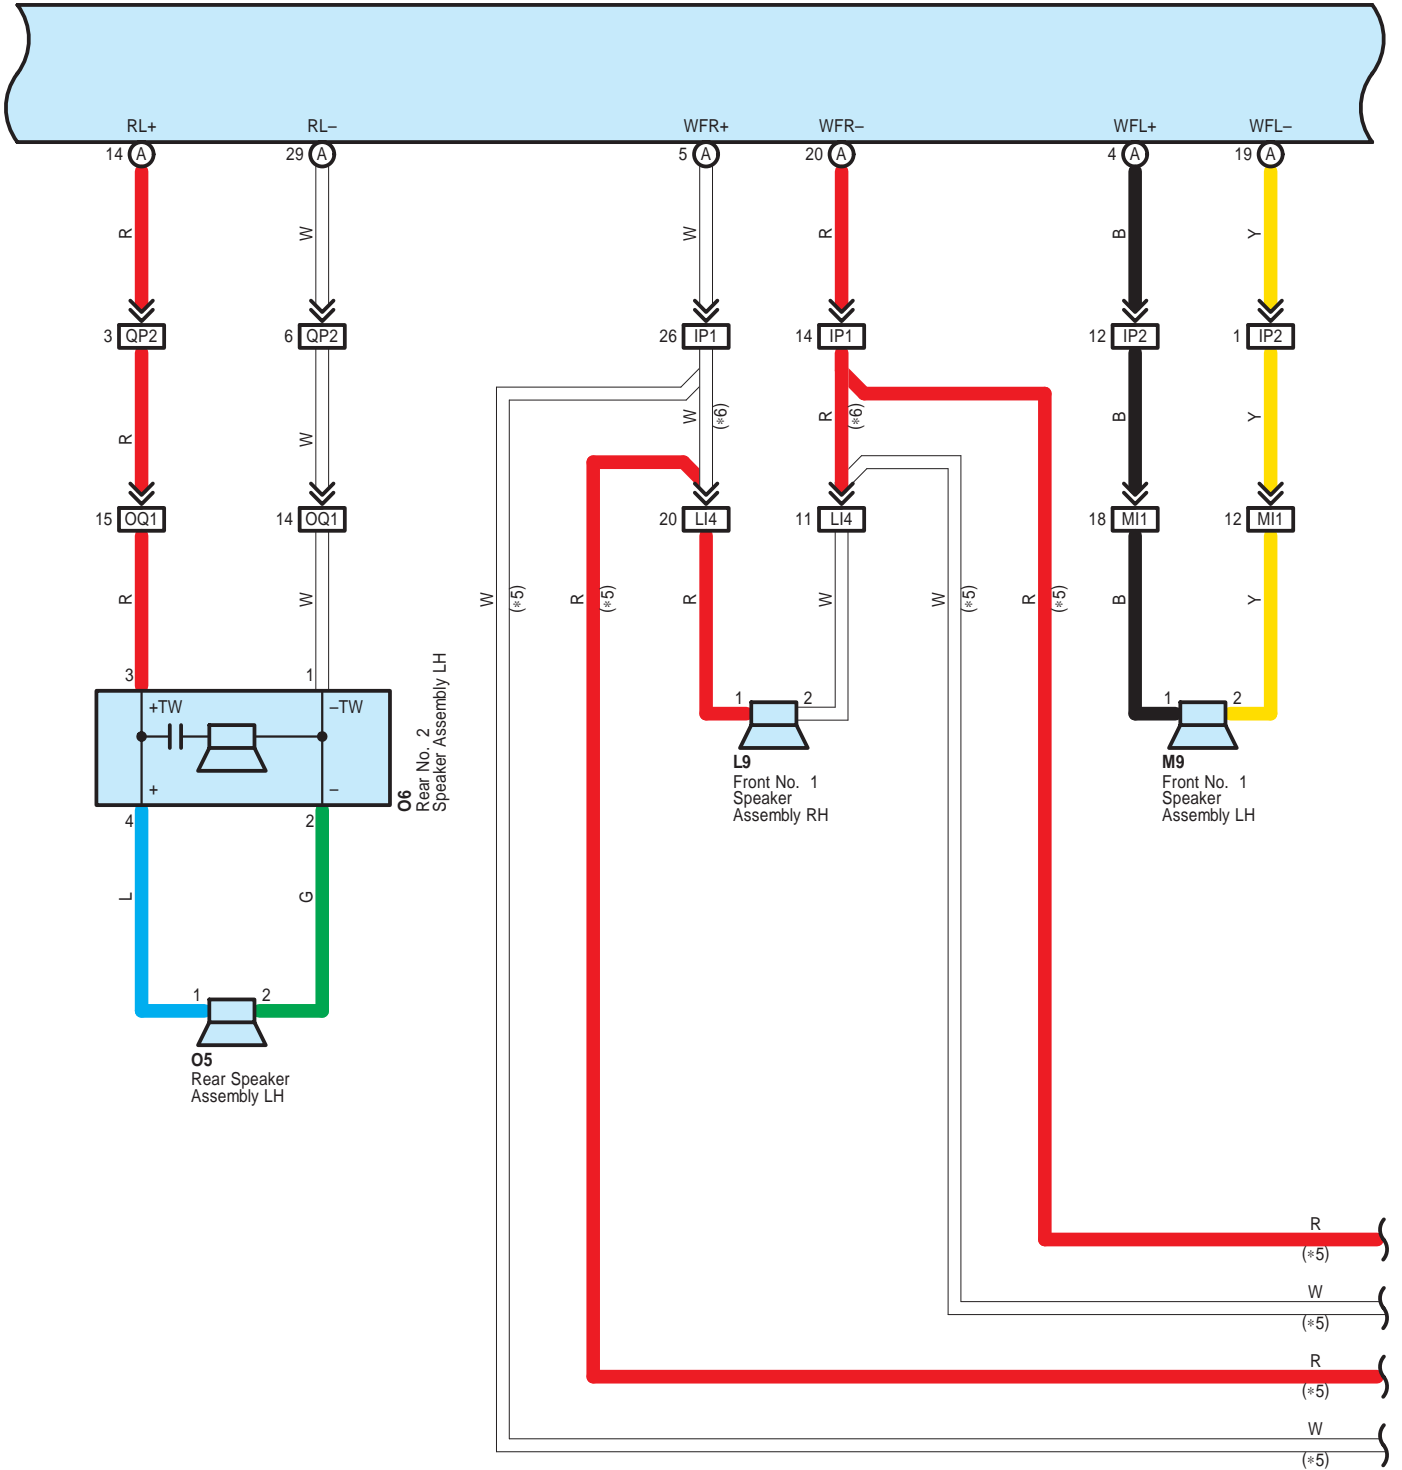

Audio System (8 Speaker), Back Guide Monitor System (8 Speaker)

P32(A), P33(B)
Stereo Component Amplifier Assembly