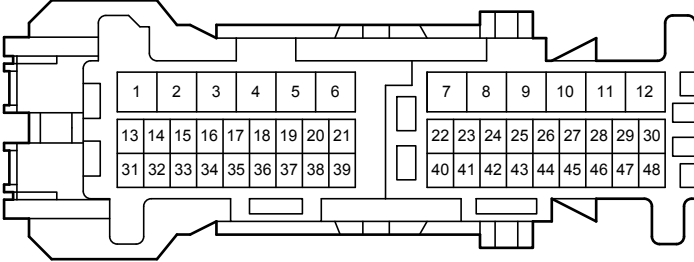

4C

White

90980-12887