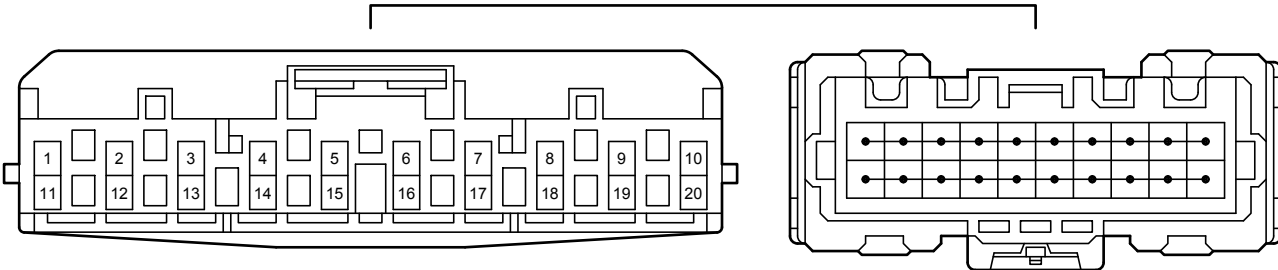

90980-12372

I93
White