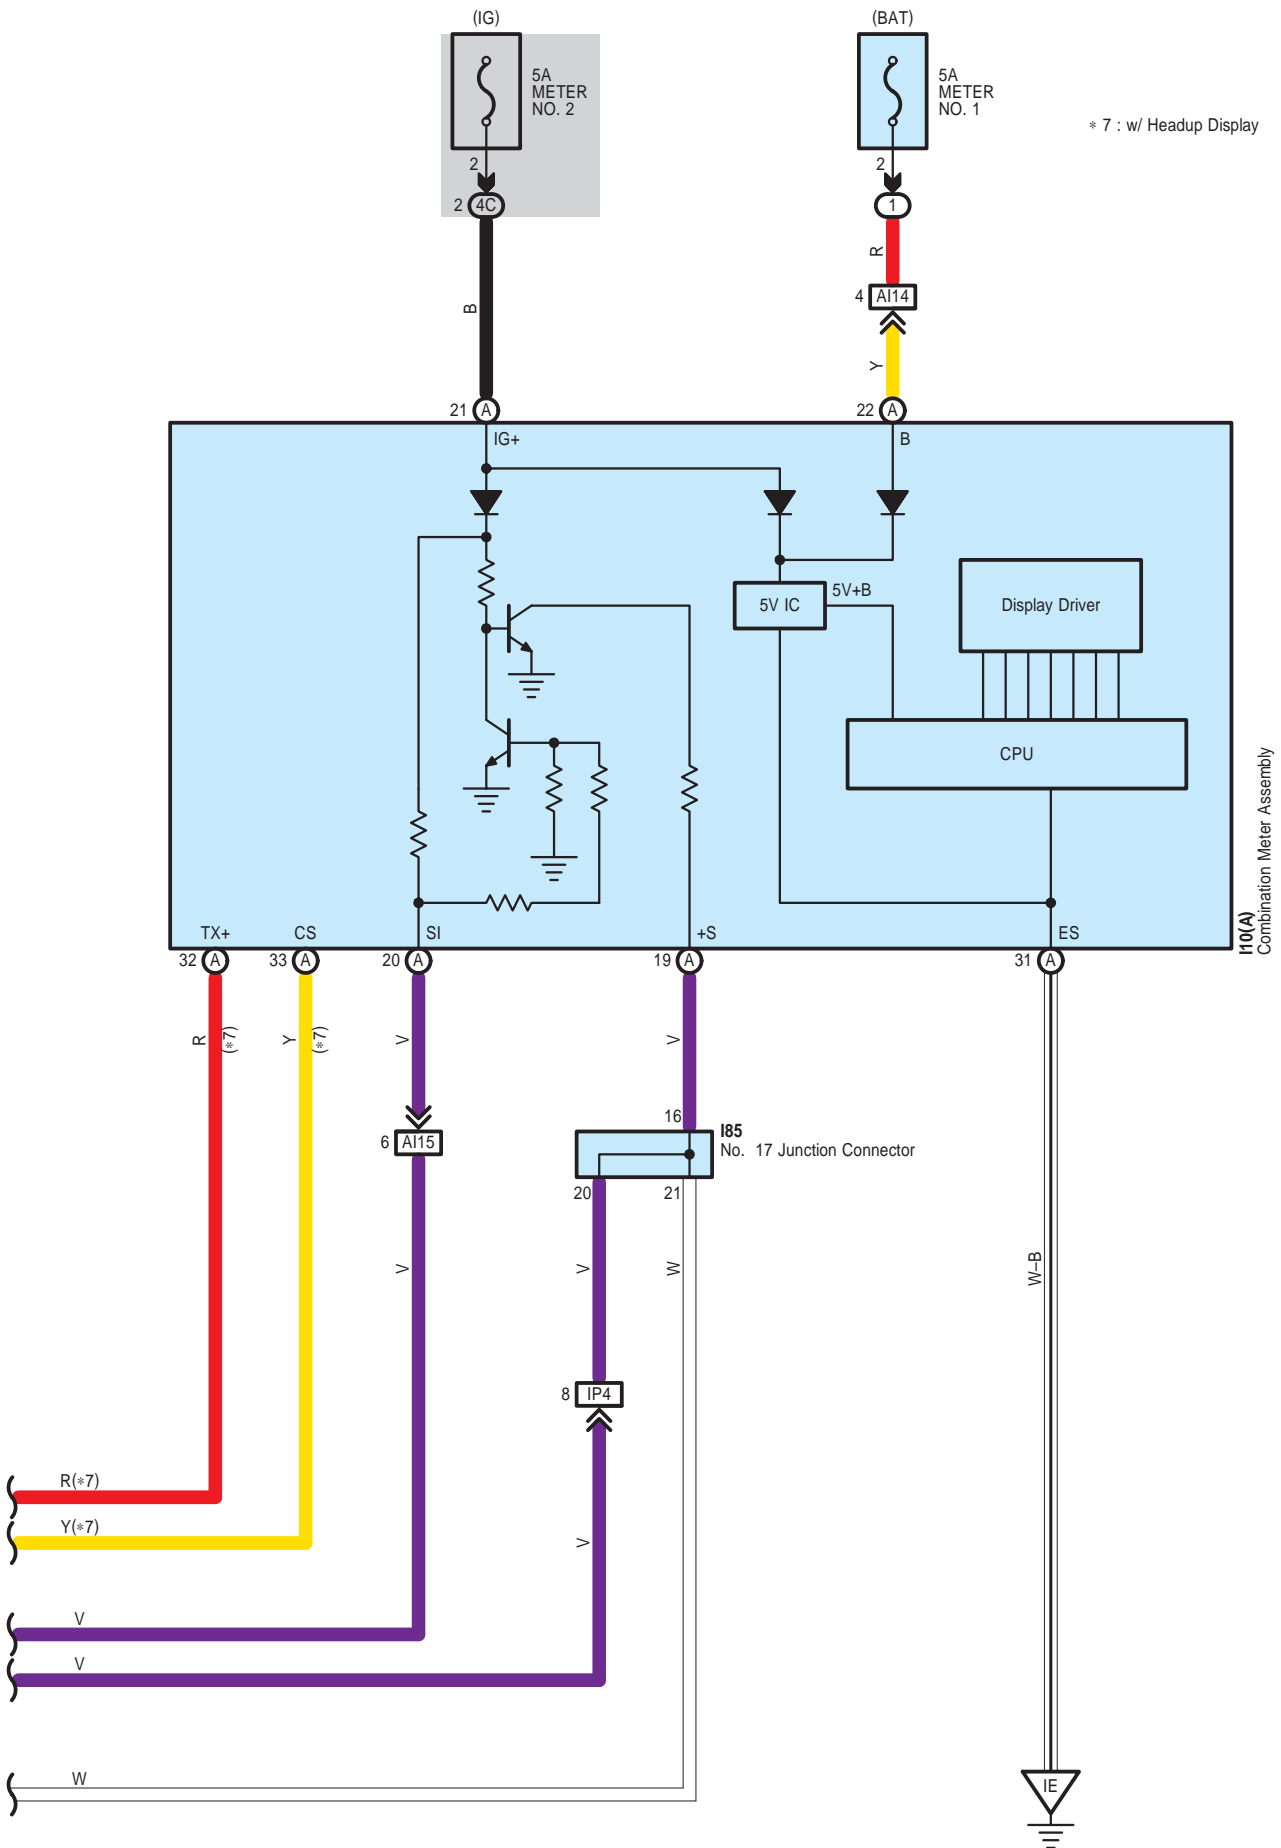

Audio System (8 Speaker), Back Guide Monitor System (8 Speaker)