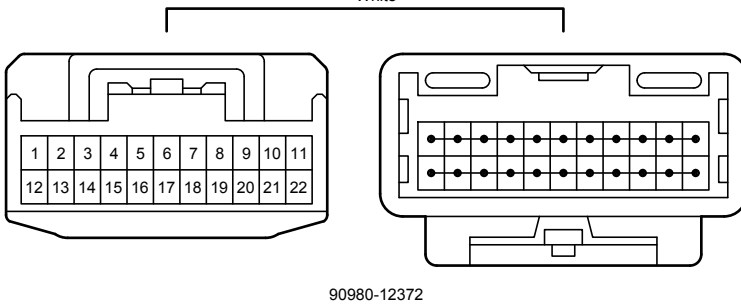

90980-12372

I93
White

90980-12A58

Audio System (8 Speaker), Back Guide Monitor System (8 Speaker)

I94
White

I96
White

I97
White

I101
Blue