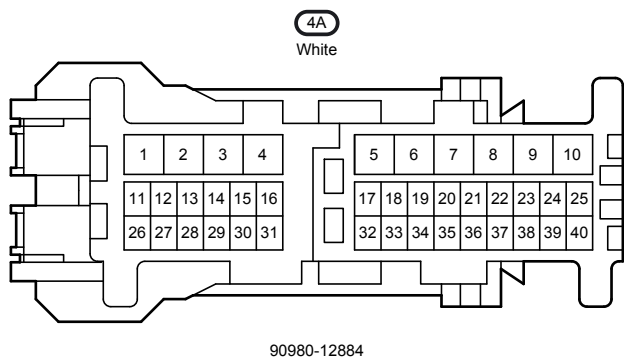

M9
Black

90980-10935

N5
White

90980-12304

Audio System (8 Speaker), Back Guide Monitor System (8 Speaker)

Audio System (8 Speaker), Back Guide Monitor System (8 Speaker)

4B

White