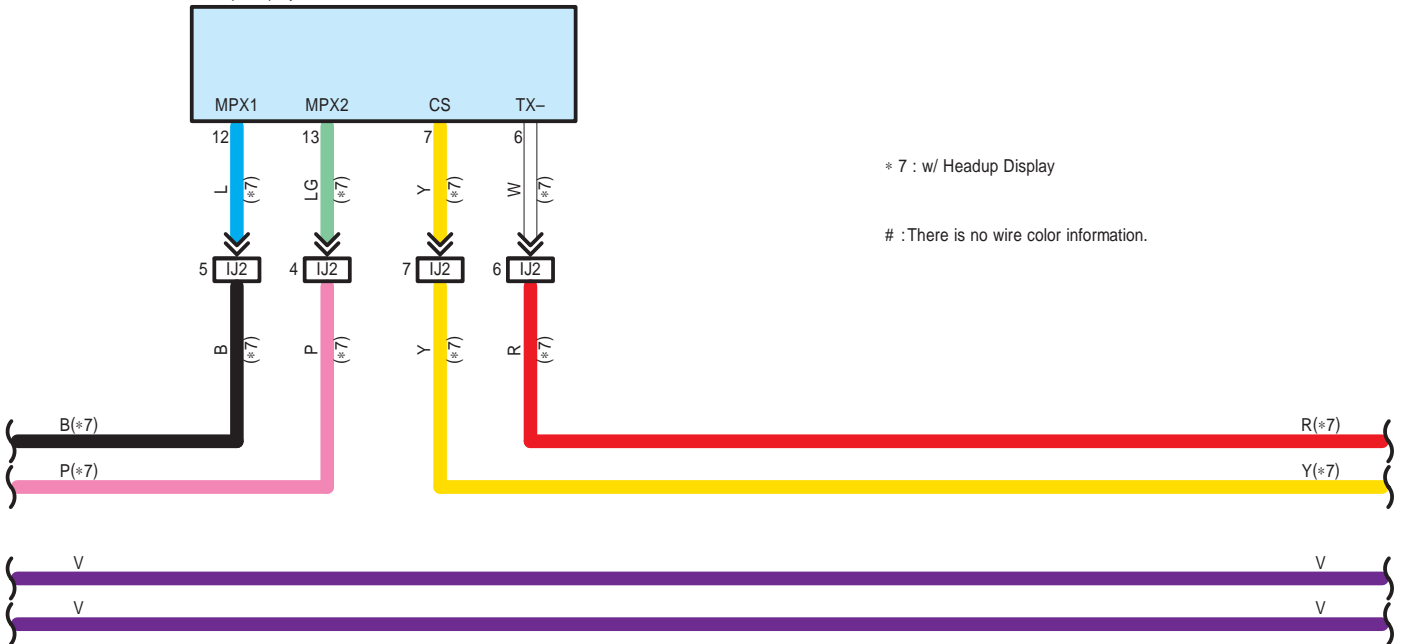

J5
Headup Display (Combination Meter Mirror ECU)