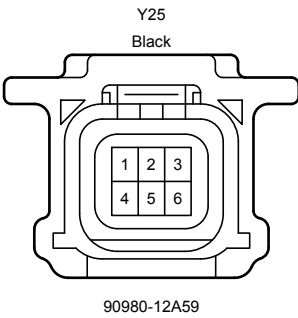

M9
Black

90980-10935

N5
White

90980-12304

Audio System (8 Speaker), Back Guide Monitor System (8 Speaker)

Audio System (8 Speaker), Back Guide Monitor System (8 Speaker)

4B

White