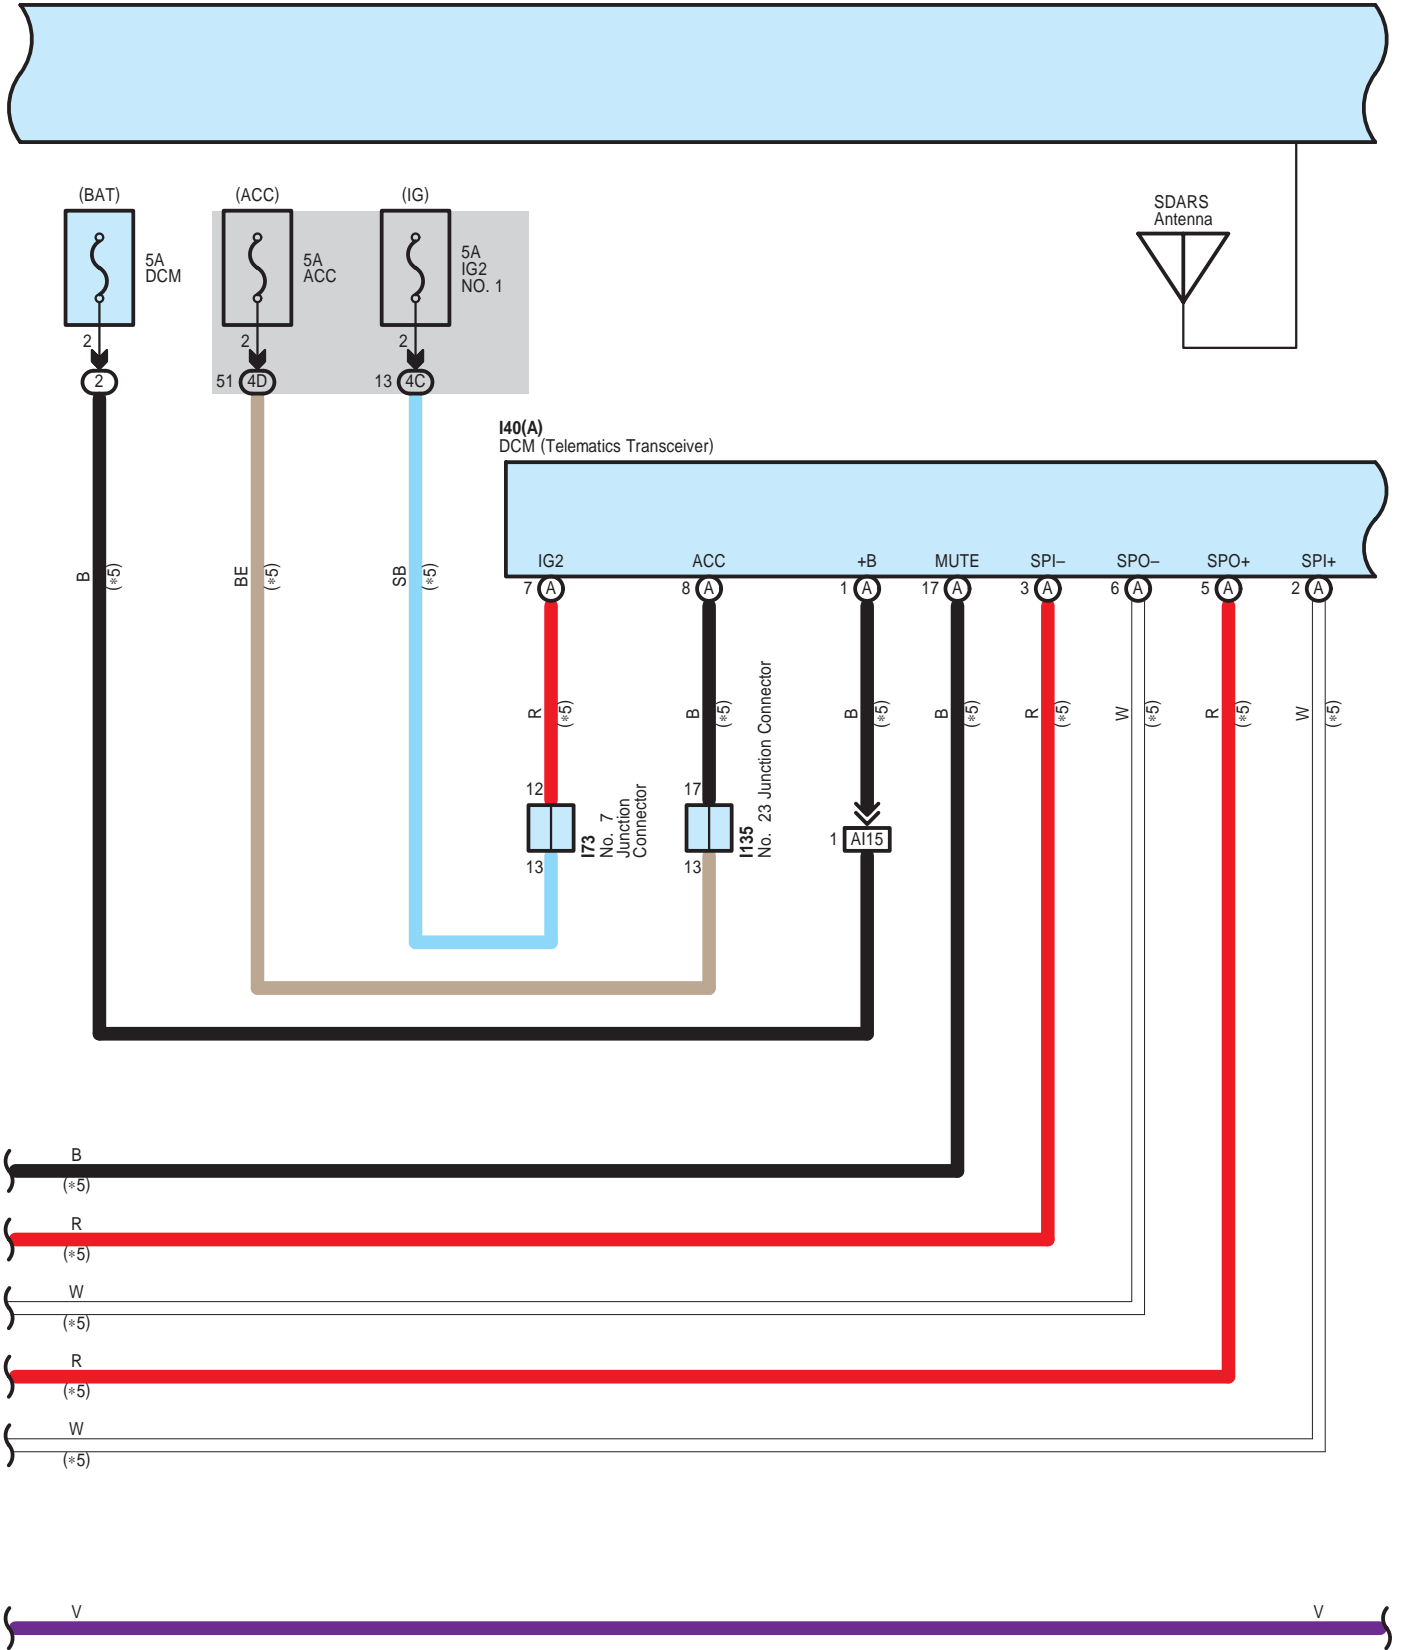

Audio System (8 Speaker), Back Guide Monitor System (8 Speaker)

I119(A), I120(B), I121(C), I122(D), I123(E), I139(F), I142(G), I149(H)
Radio Receiver Assembly