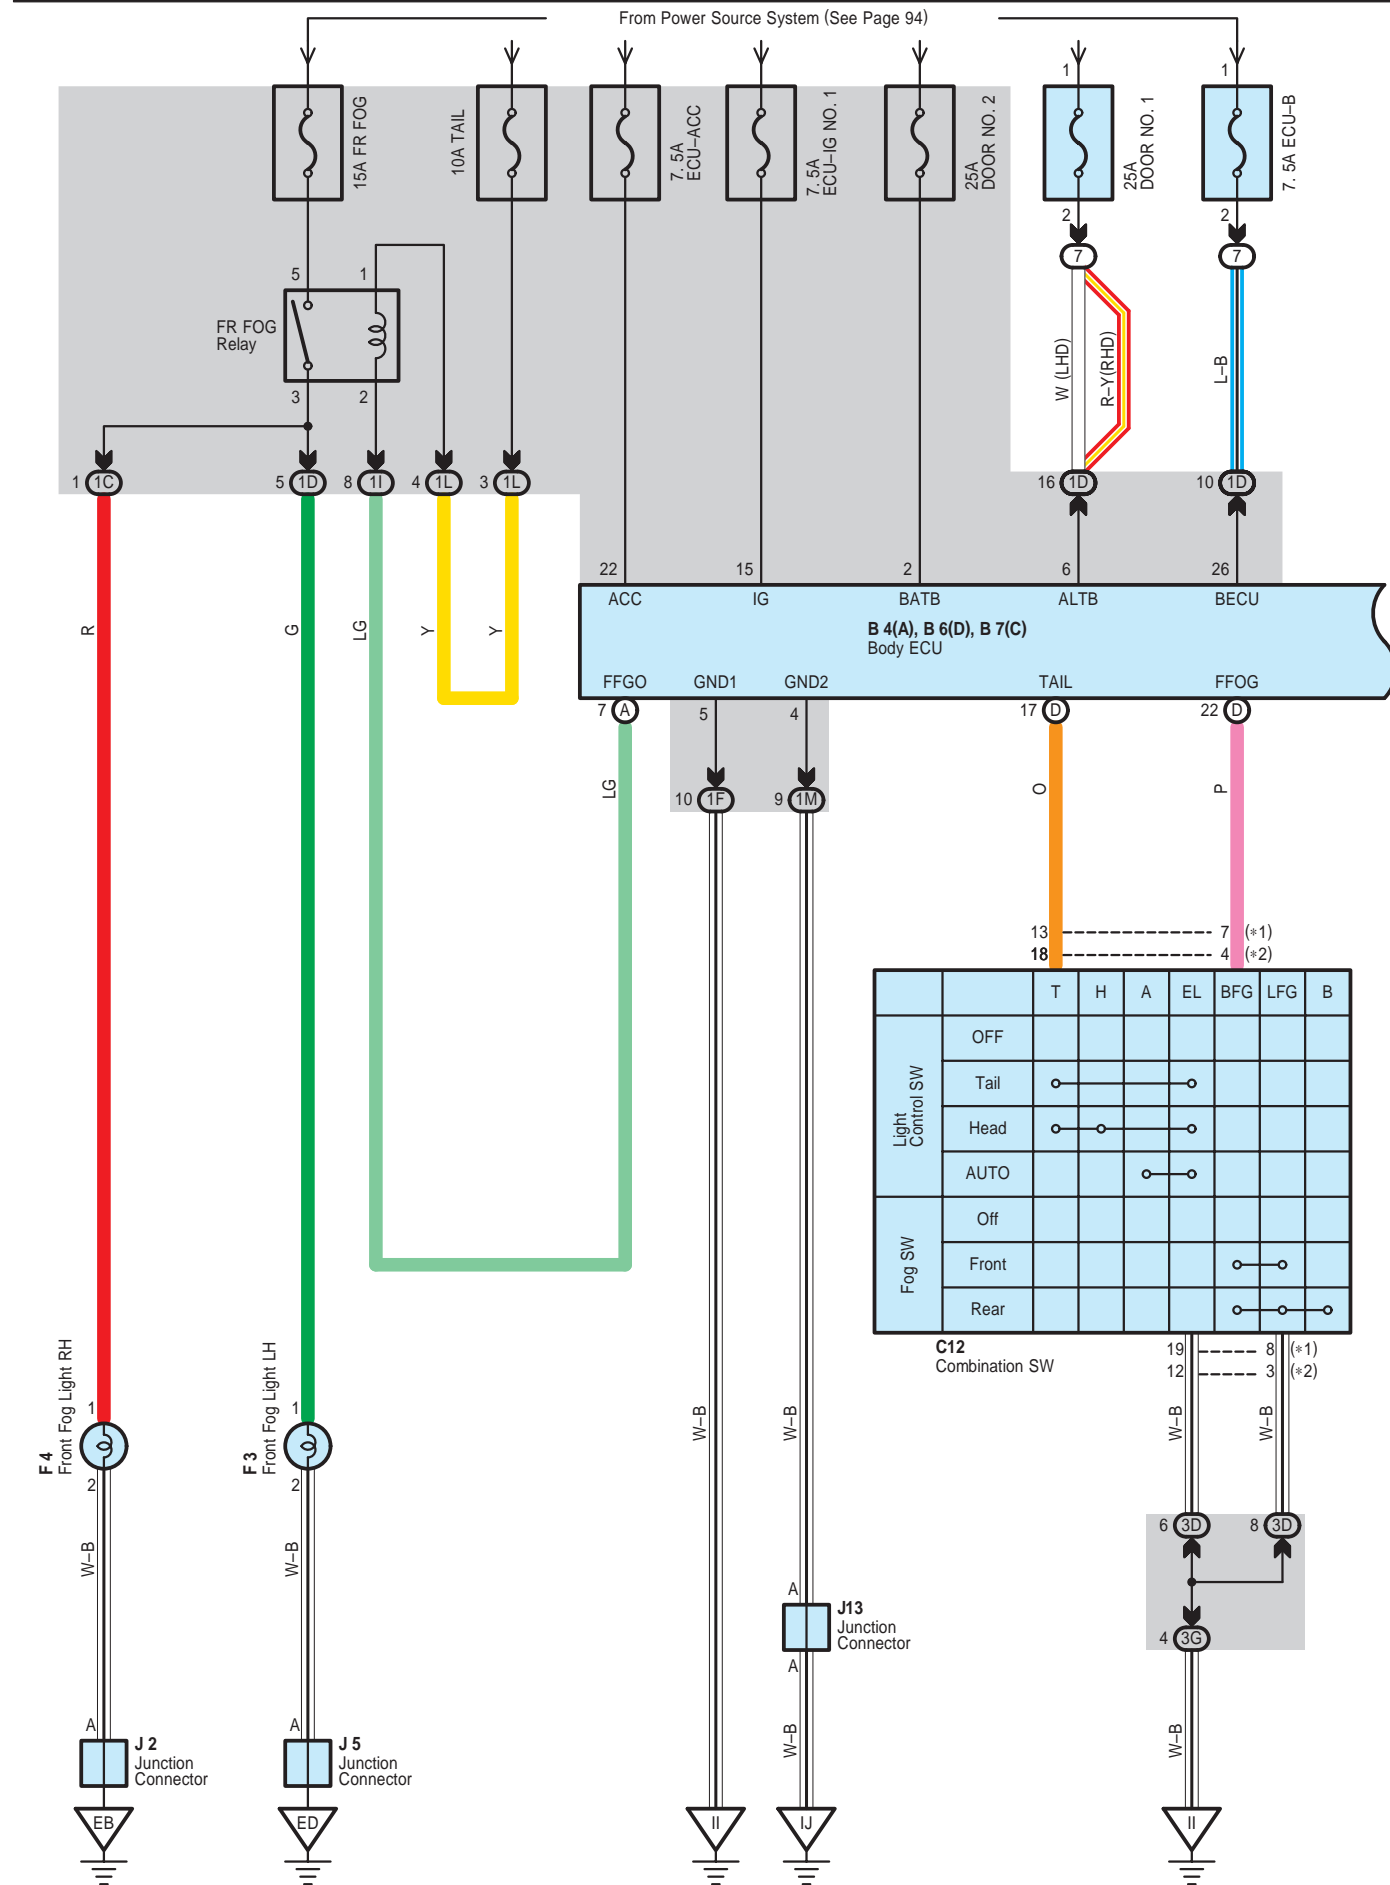

Front Fog Light

Front Fog Light