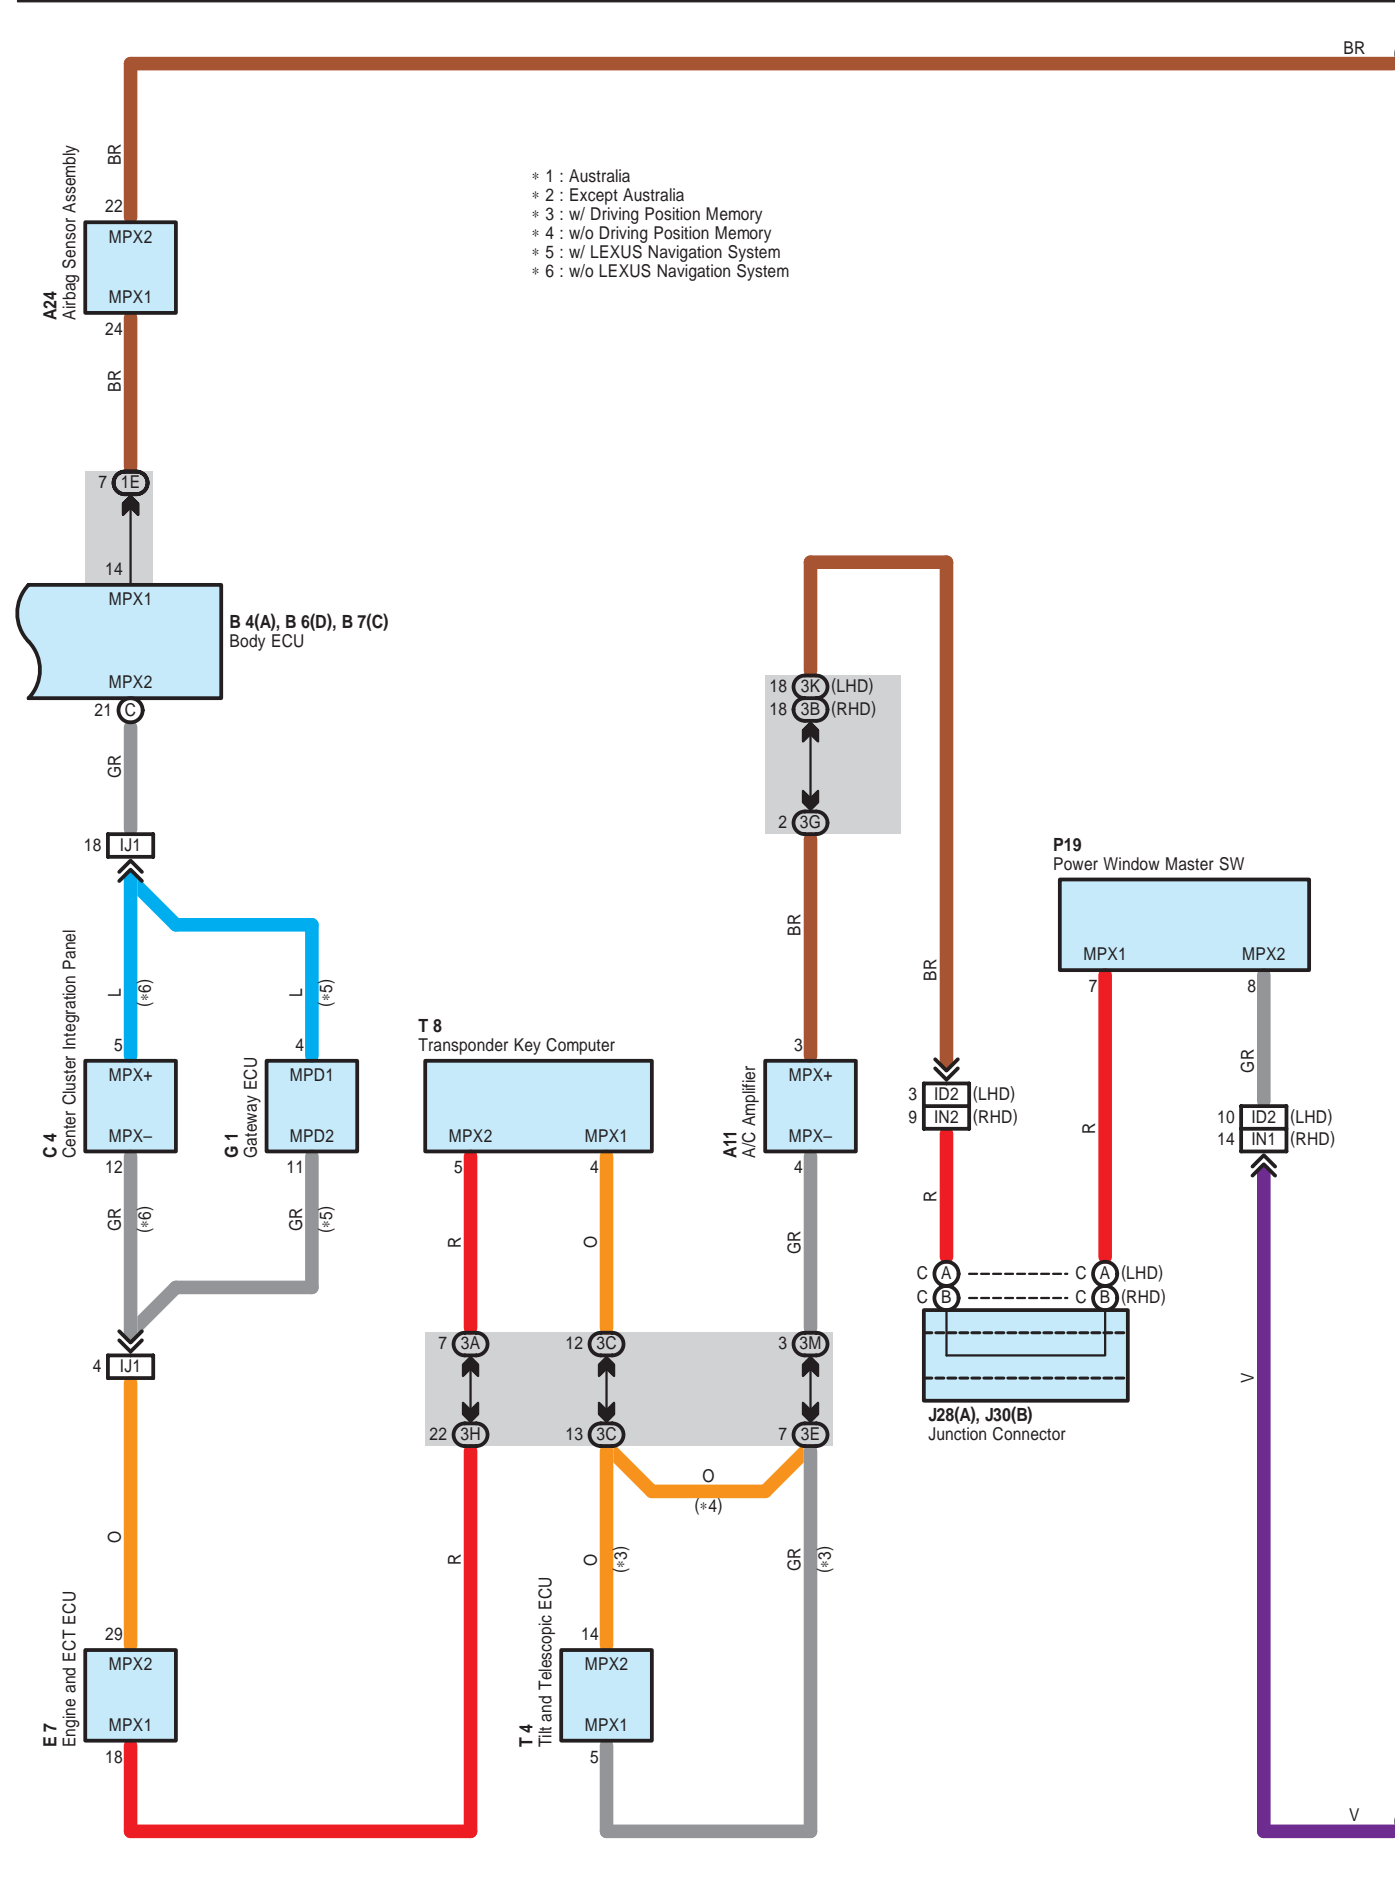

Front Fog Light

Front Fog Light