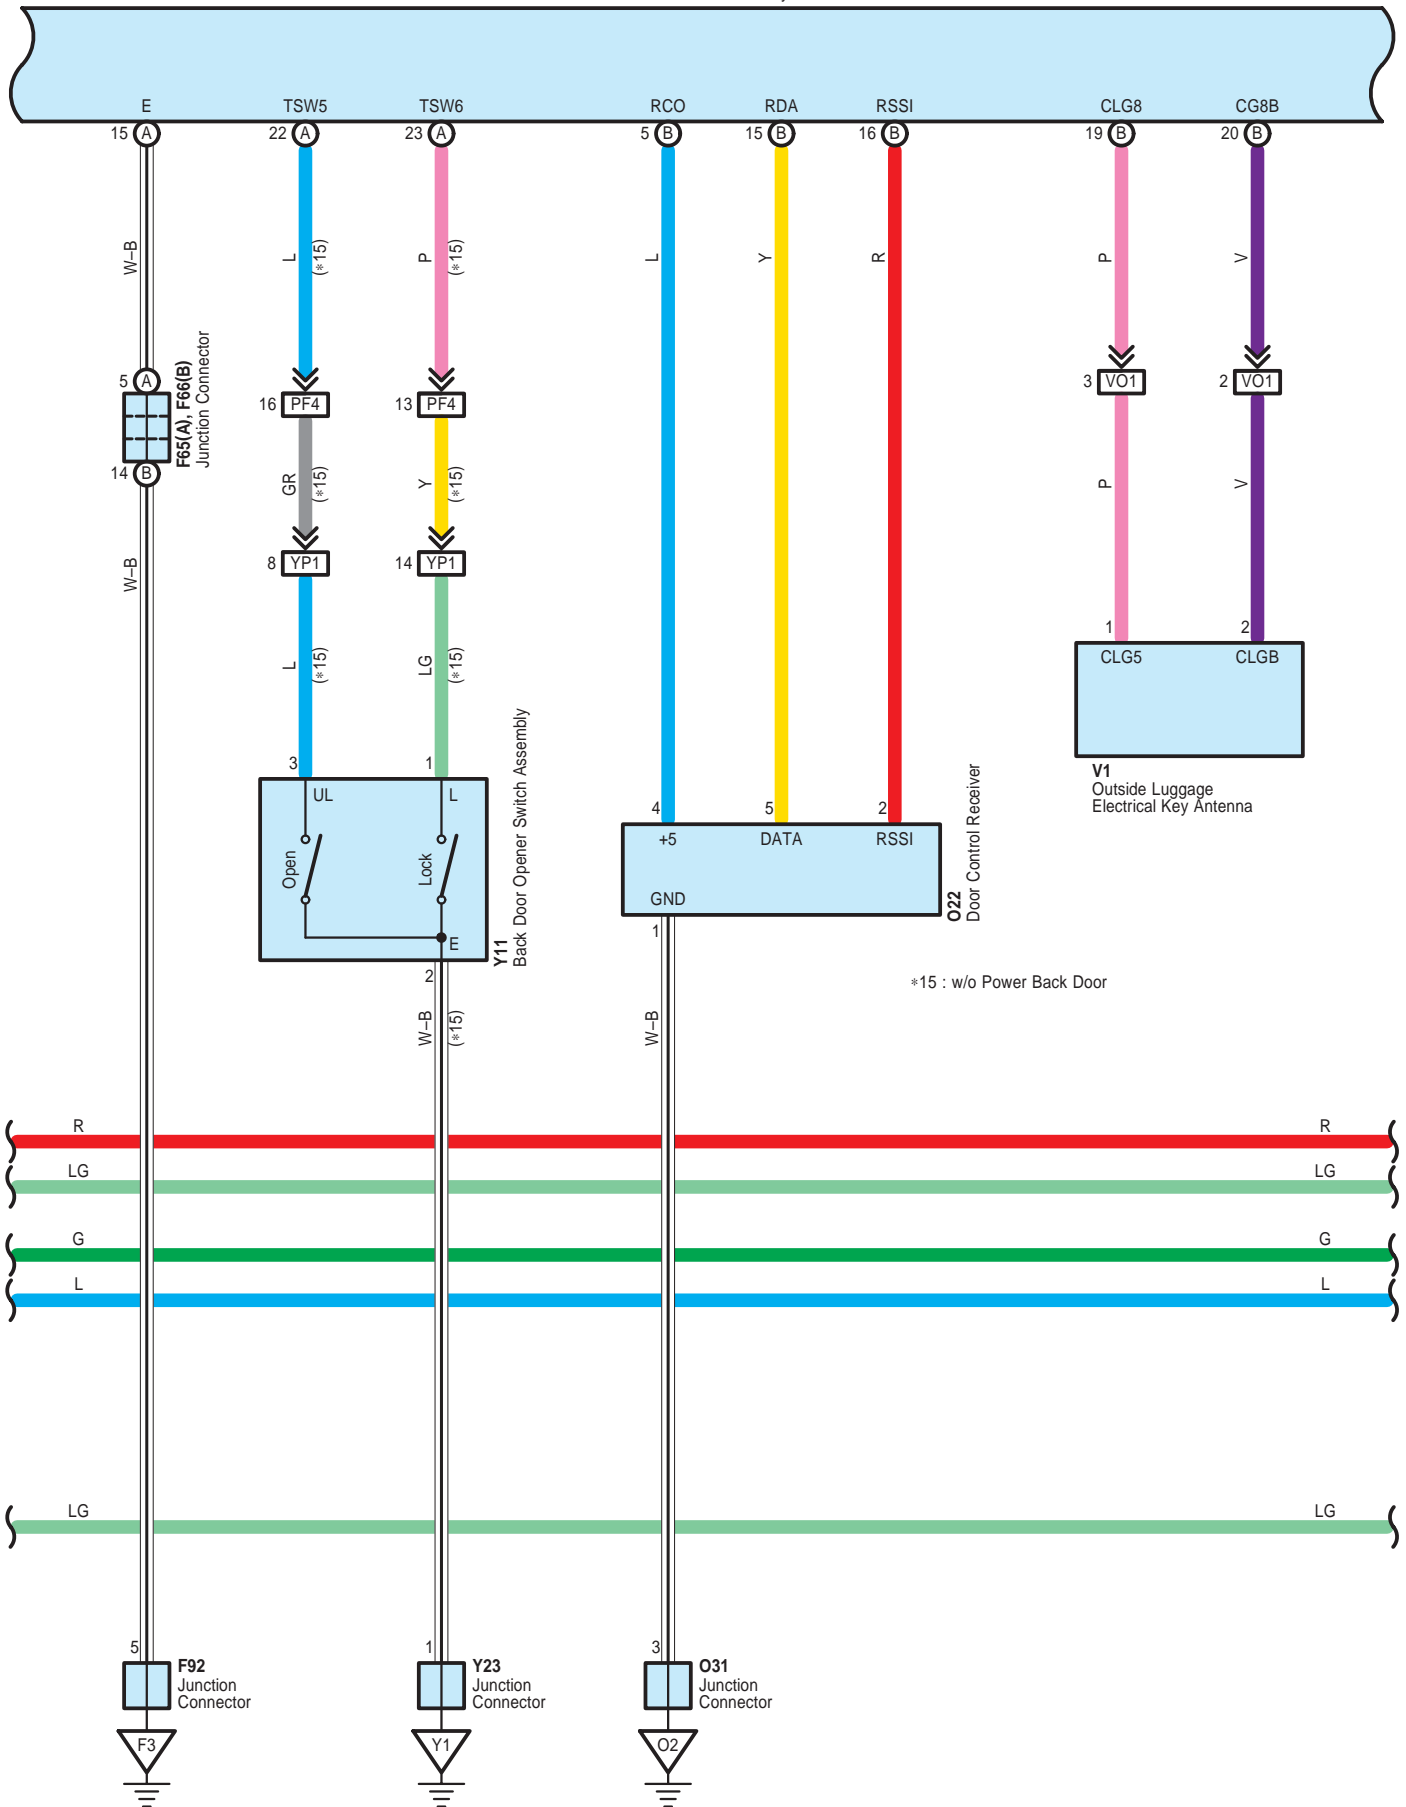

Engine Immobiliser , Push-Button Start , Steering Lock , Wireless Door Lock Control , Entry & Start System

F58(A), O1(B)  
Certification ECU Assembly

F58(A), O1(B)  
Certification ECU Assembly

F58(A), O1(B)  
Certification ECU Assembly

F58(A), O1(B)  
Certification ECU Assembly

F58(A), O1(B)  
Certification ECU Assembly

F12(A), F13(B), F14(C)  
Main Body ECU

\*17 : w/o Theft Warning Siren Assembly  
 \*18 : w/ Theft Warning Siren Assembly  
 \*21 : Before Aug. 2010 Production  
 \*22 : From Aug. 2010 Production