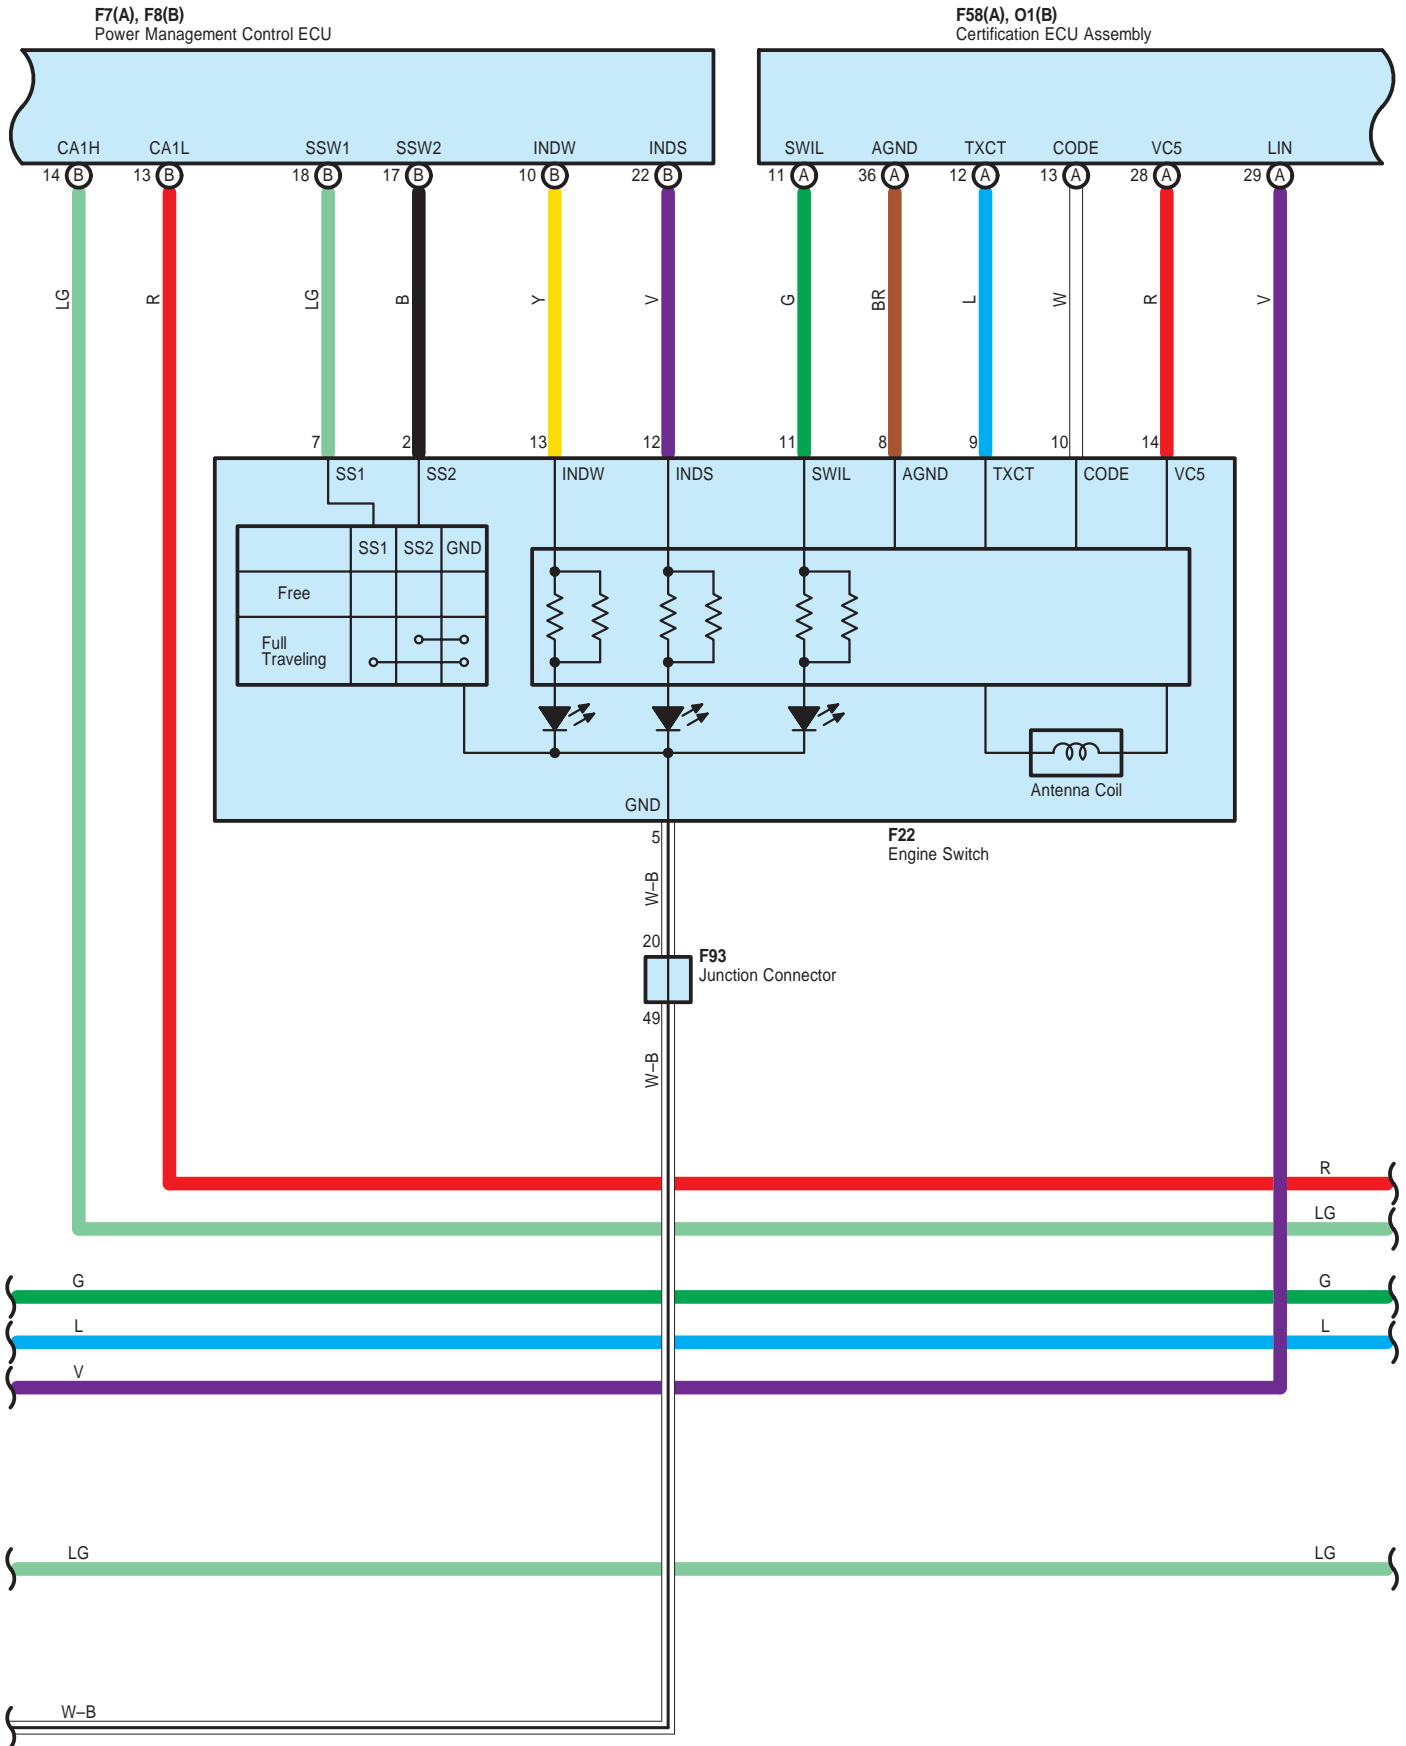

Engine Immobiliser , Push-Button Start , Steering Lock , Wireless Door Lock Control , Entry & Start System

F58(A), O1(B)  
Certification ECU Assembly

F58(A), O1(B)  
Certification ECU Assembly

F58(A), O1(B)  
Certification ECU Assembly

F58(A), O1(B)  
Certification ECU Assembly

F58(A), O1(B)  
Certification ECU Assembly

F12(A), F13(B), F14(C)  
Main Body ECU

\*17 : w/o Theft Warning Siren Assembly  
 \*18 : w/ Theft Warning Siren Assembly  
 \*21 : Before Aug. 2010 Production  
 \*22 : From Aug. 2010 Production