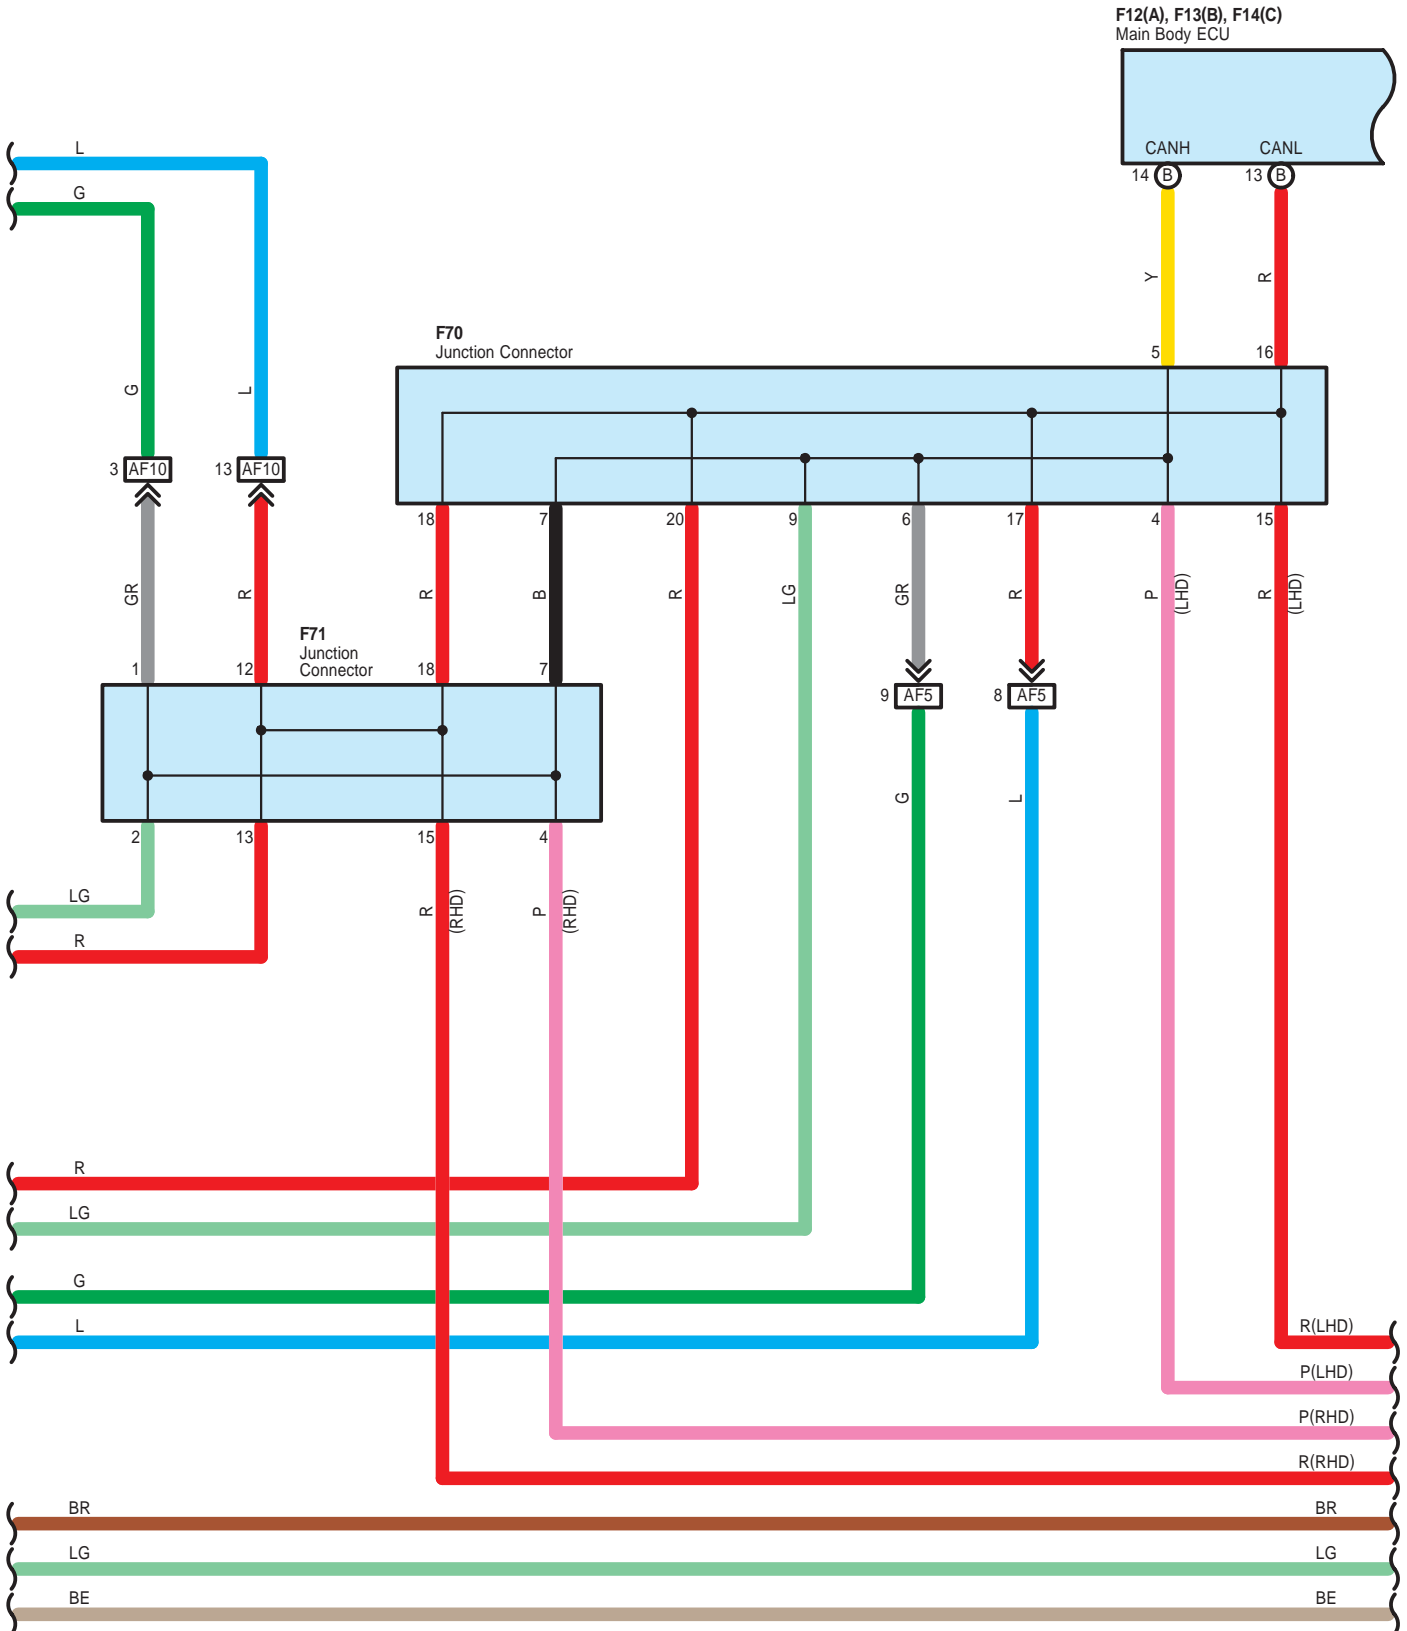

Engine Immobiliser , Push-Button Start , Steering Lock , Wireless Door Lock Control , Entry & Start System

F58(A), O1(B)  
Certification ECU Assembly

F58(A), O1(B)  
Certification ECU Assembly

F58(A), O1(B)  
Certification ECU Assembly

F58(A), O1(B)  
Certification ECU Assembly

F58(A), O1(B)  
Certification ECU Assembly

F12(A), F13(B), F14(C)  
Main Body ECU

\*17 : w/o Theft Warning Siren Assembly  
 \*18 : w/ Theft Warning Siren Assembly  
 \*21 : Before Aug. 2010 Production  
 \*22 : From Aug. 2010 Production

D 12  
Black

D 21  
Black

D 41  
Black

D 44  
Black

E 1

F 7  
Gray

F 8  
Black

F 12  
White