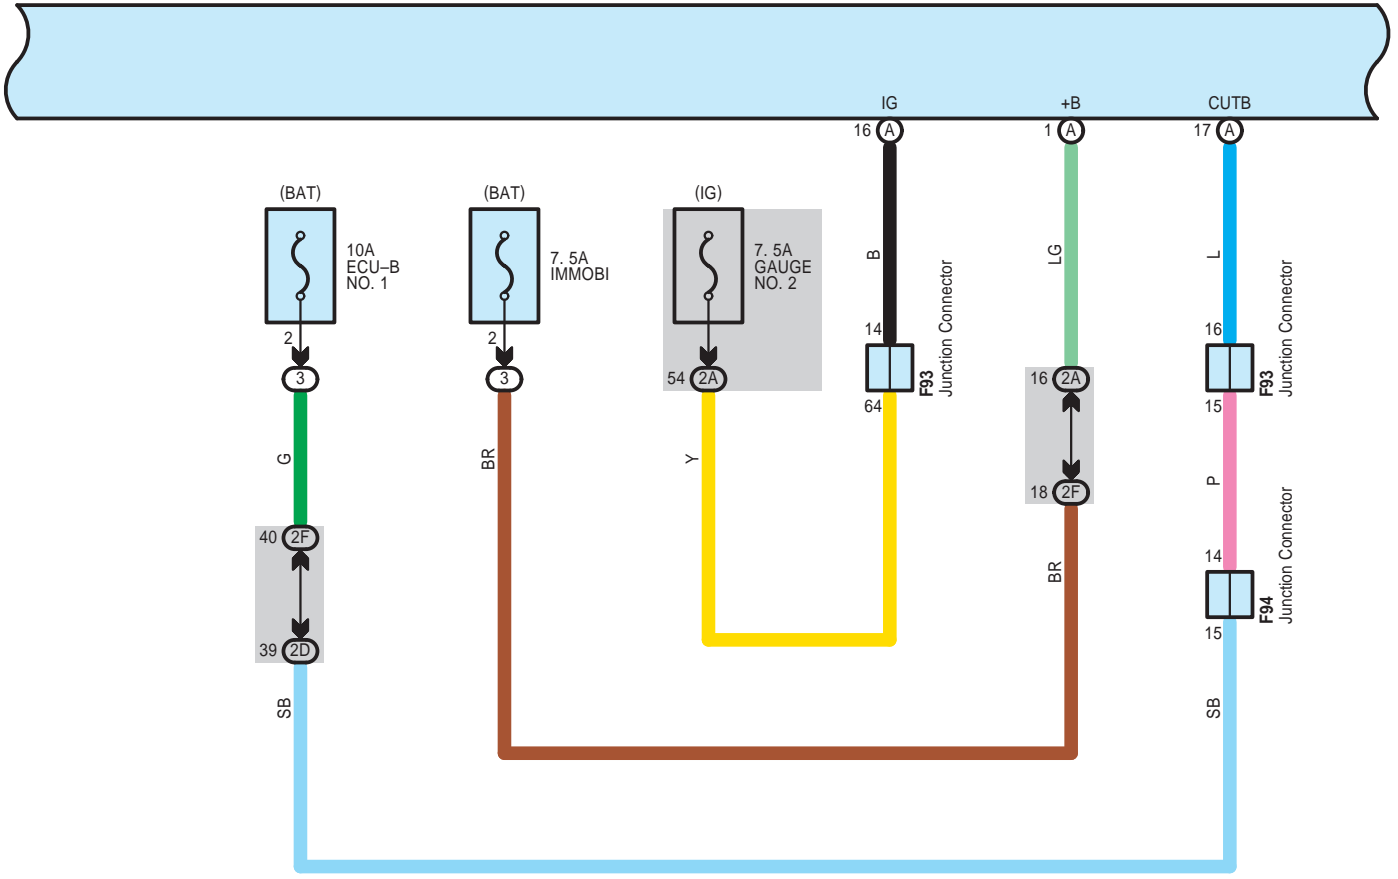

Engine Immobiliser , Push-Button Start , Steering Lock , Wireless Door Lock Control , Entry & Start System

F58(A), O1(B)  
Certification ECU Assembly

F58(A), O1(B)  
Certification ECU Assembly

F58(A), O1(B)  
Certification ECU Assembly

F58(A), O1(B)  
Certification ECU Assembly

F58(A), O1(B)  
Certification ECU Assembly

F12(A), F13(B), F14(C)  
Main Body ECU

\*17 : w/o Theft Warning Siren Assembly  
 \*18 : w/ Theft Warning Siren Assembly  
 \*21 : Before Aug. 2010 Production  
 \*22 : From Aug. 2010 Production