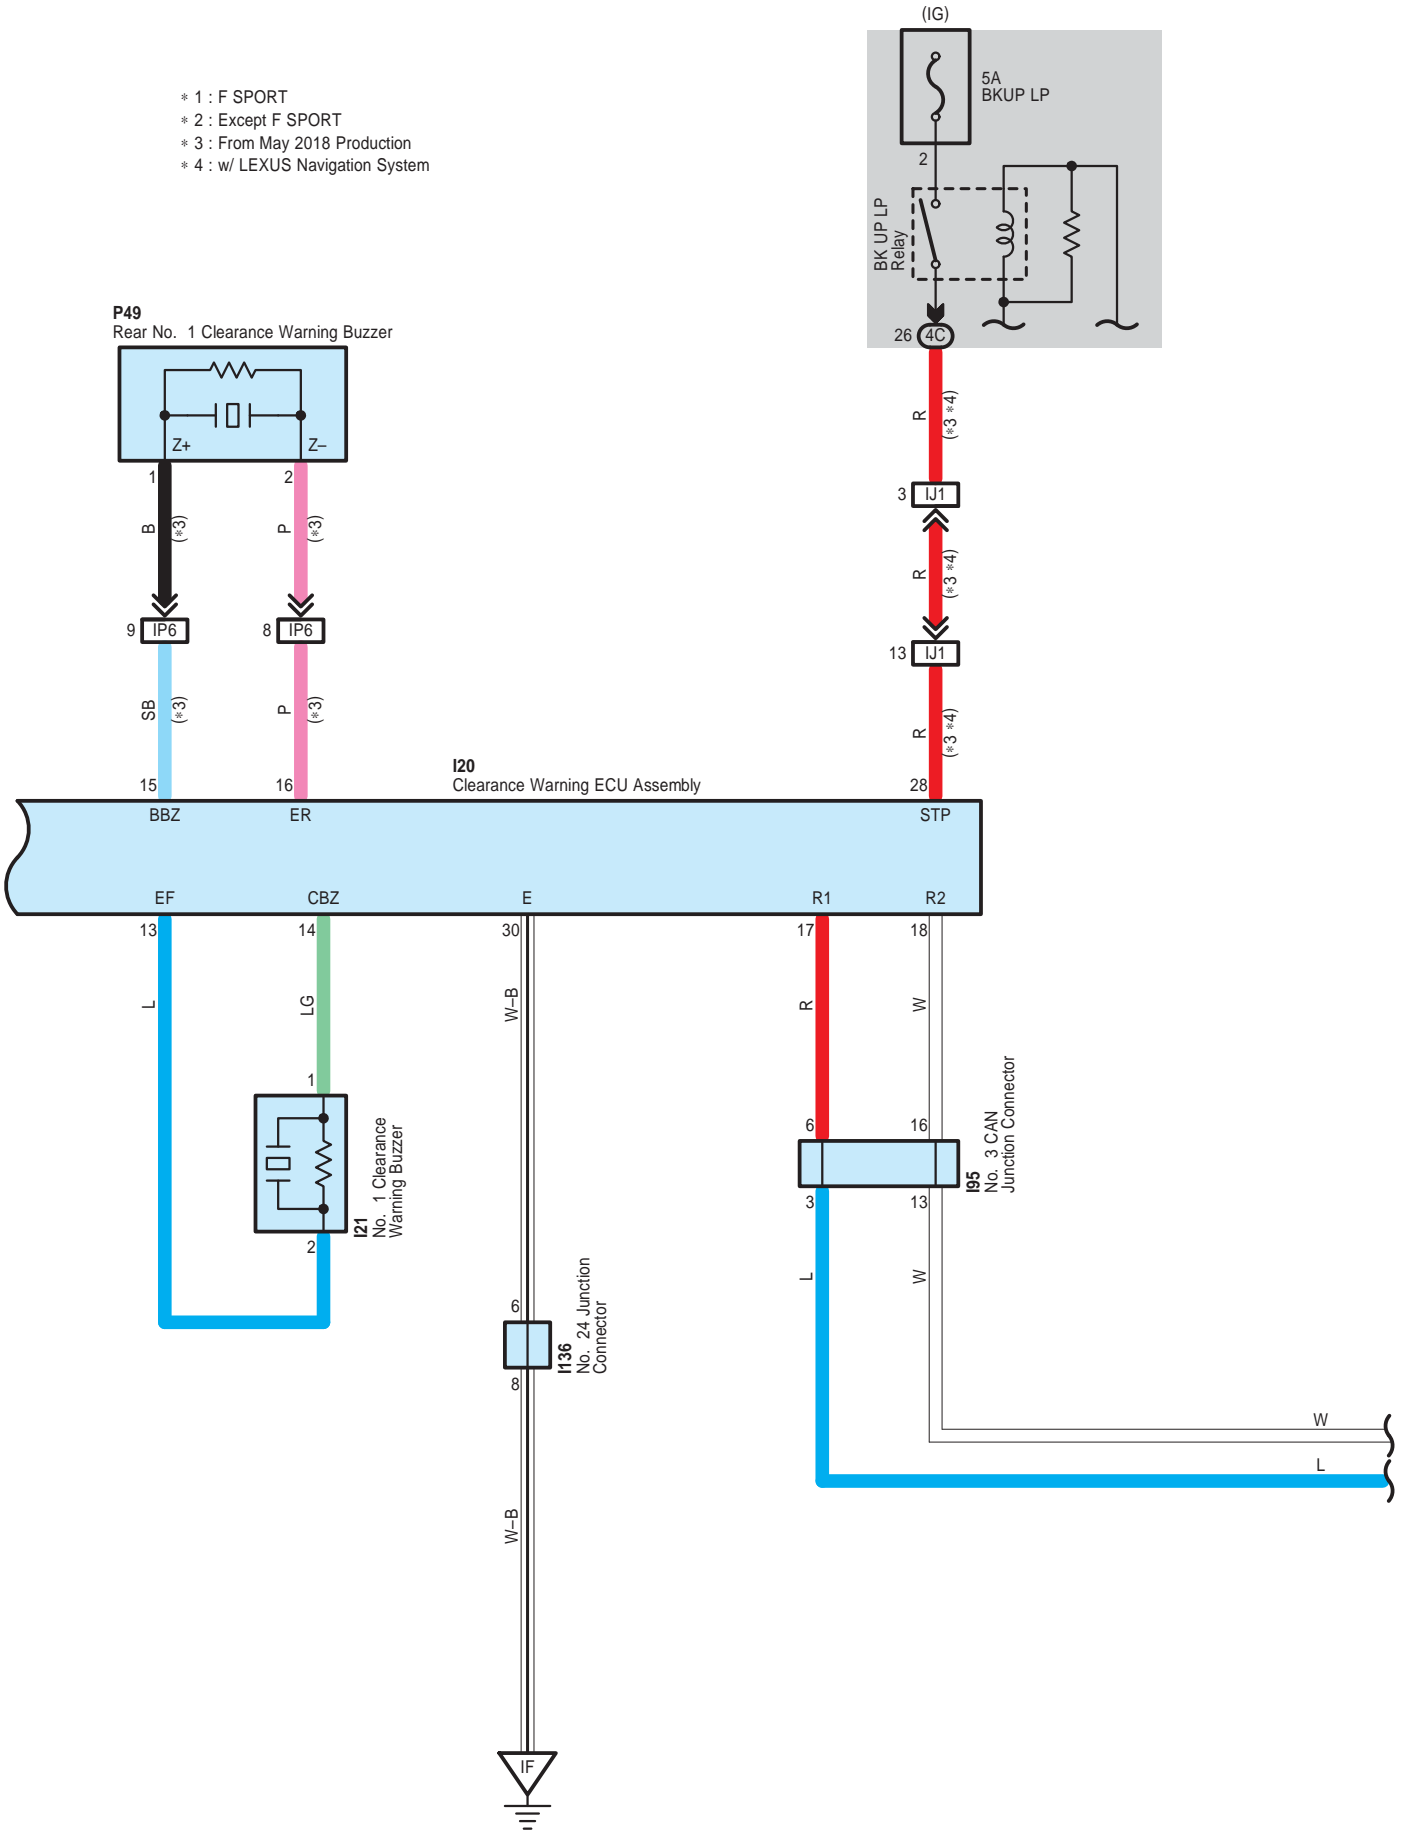

- 1 : F SPORT
- 2 : Except F SPORT
- 3 : From May 2018 Production
- 4 : w/ LEXUS Navigation System