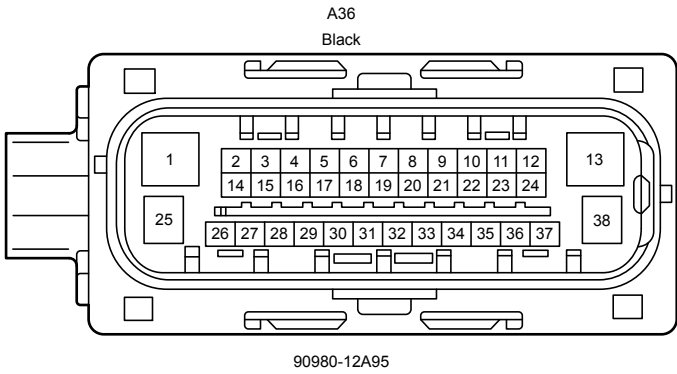

Intelligent Clearance Sonar System, Intuitive Parking Assist System (From Sep. 2017 Production)

C20  
Black

90980-12836

I4

Black

90980-12370

I6

Black