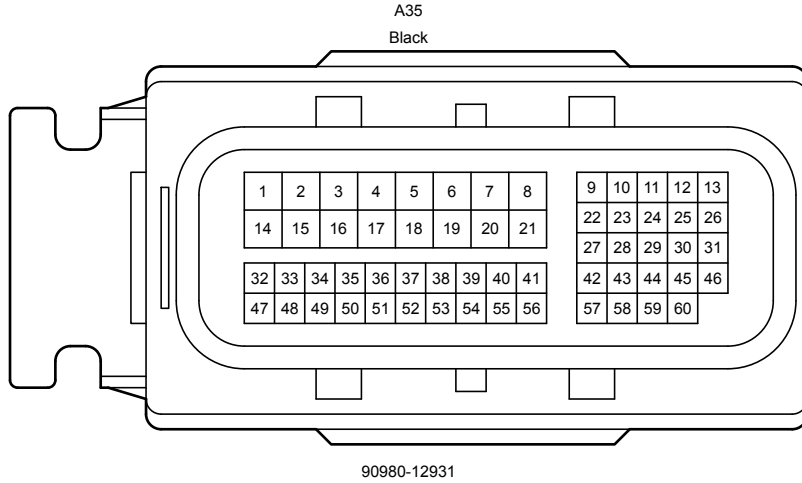

Intelligent Clearance Sonar System, Intuitive Parking Assist System (From Sep. 2017 Production)

C20  
Black

90980-12836

I4

Black

90980-12370

I6

Black