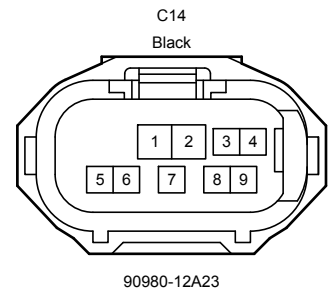

Intelligent Clearance Sonar System, Intuitive Parking Assist System (From Sep. 2017 Production)

C20  
Black

90980-12836

I4

Black

90980-12370

I6

Black