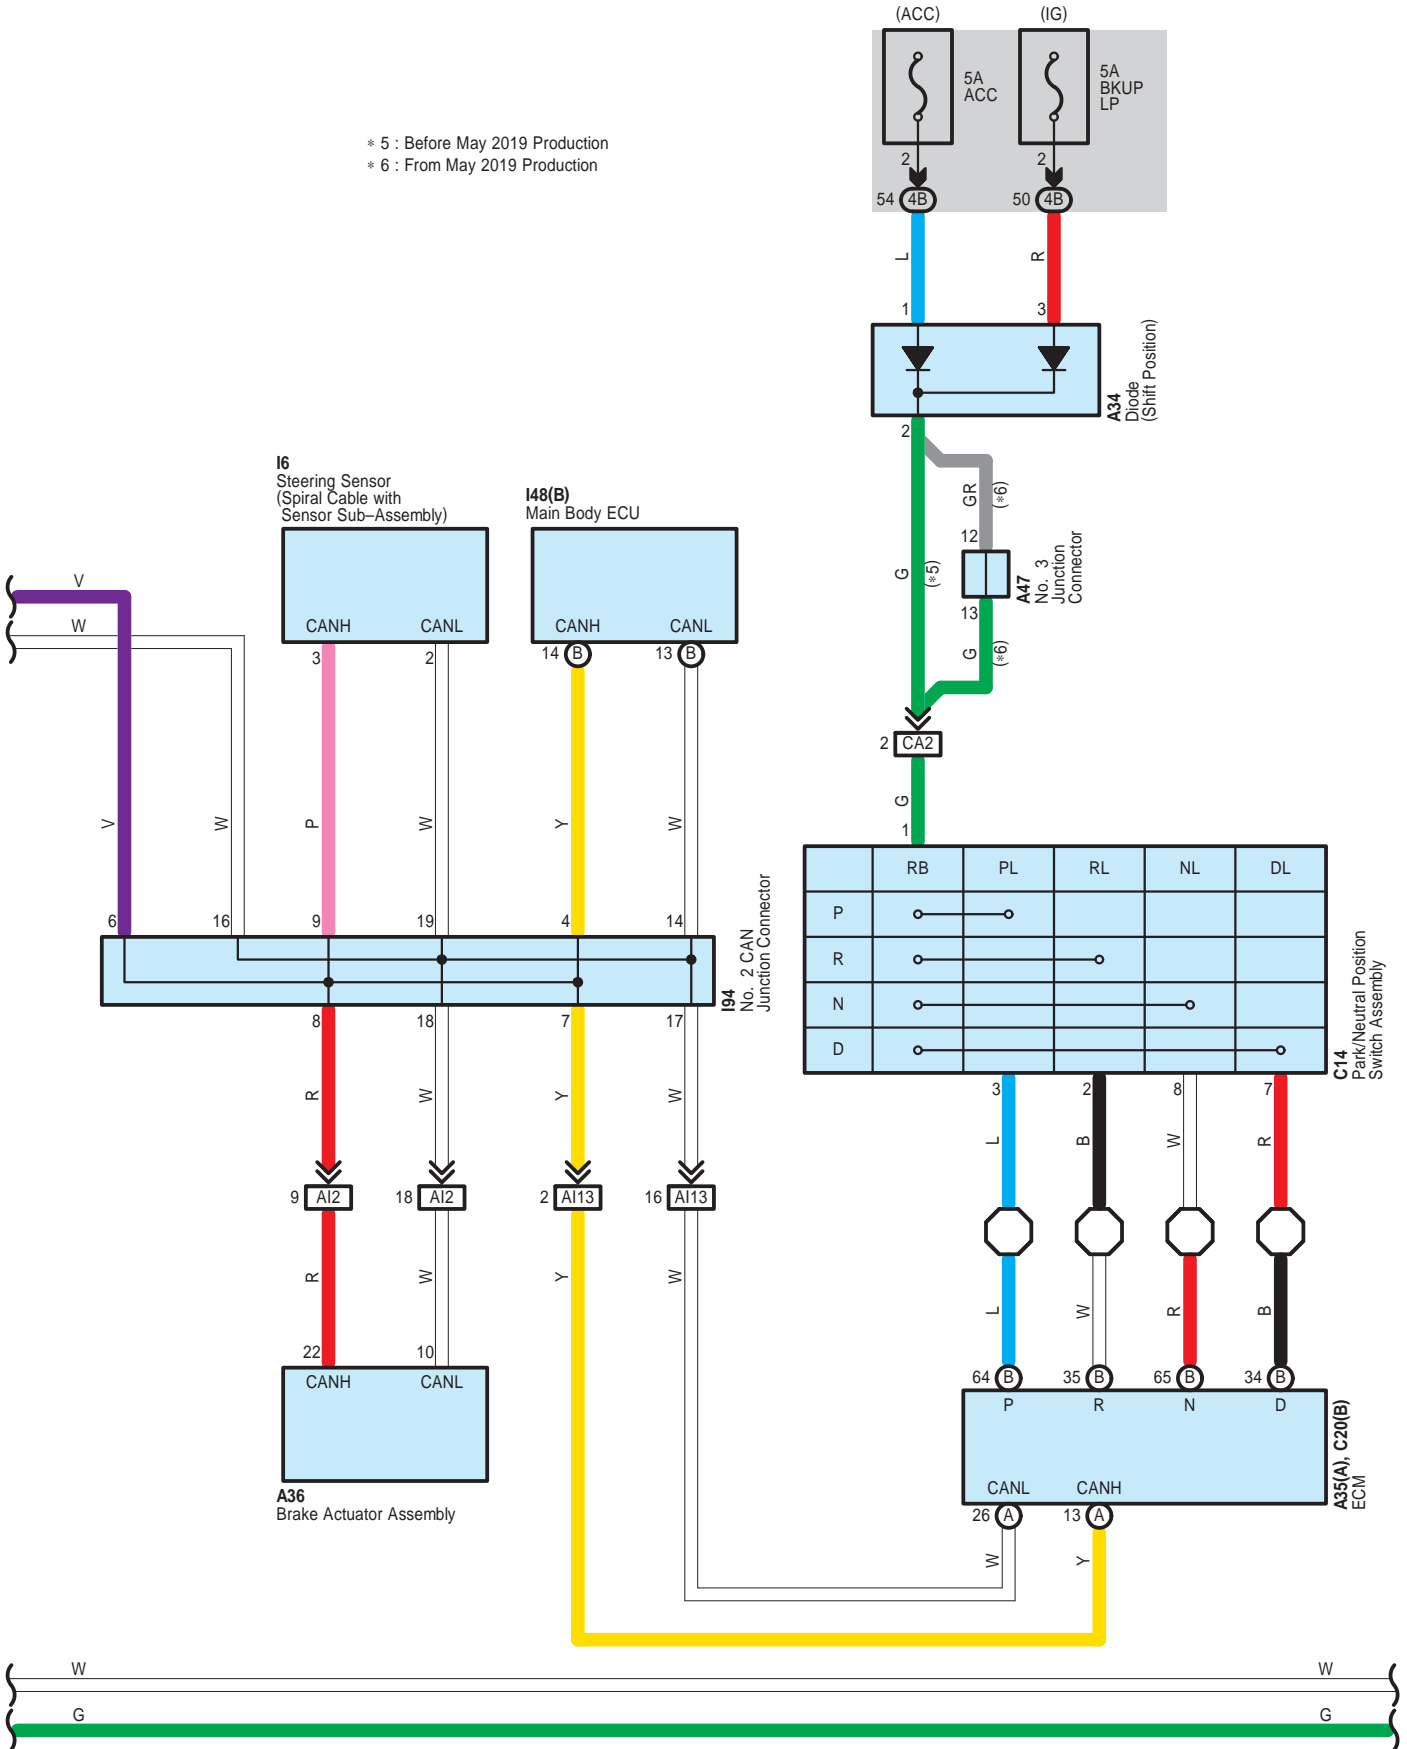

* 5 : Before May 2019 Production
* 6 : From May 2019 Production