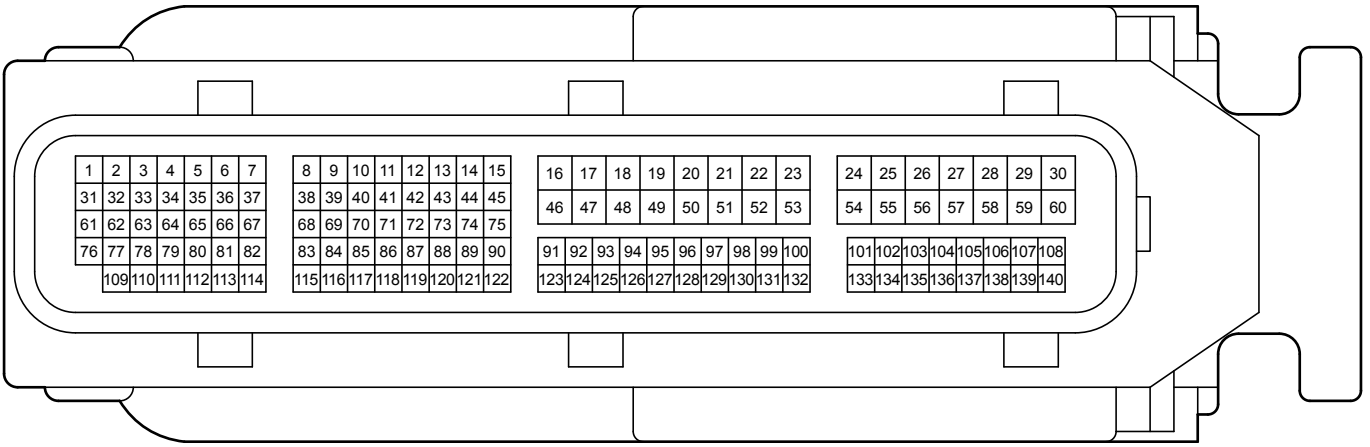

Intelligent Clearance Sonar System, Intuitive Parking Assist System (From Sep. 2017 Production)

C20  
Black

90980-12836

I4

Black

90980-12370

I6

Black