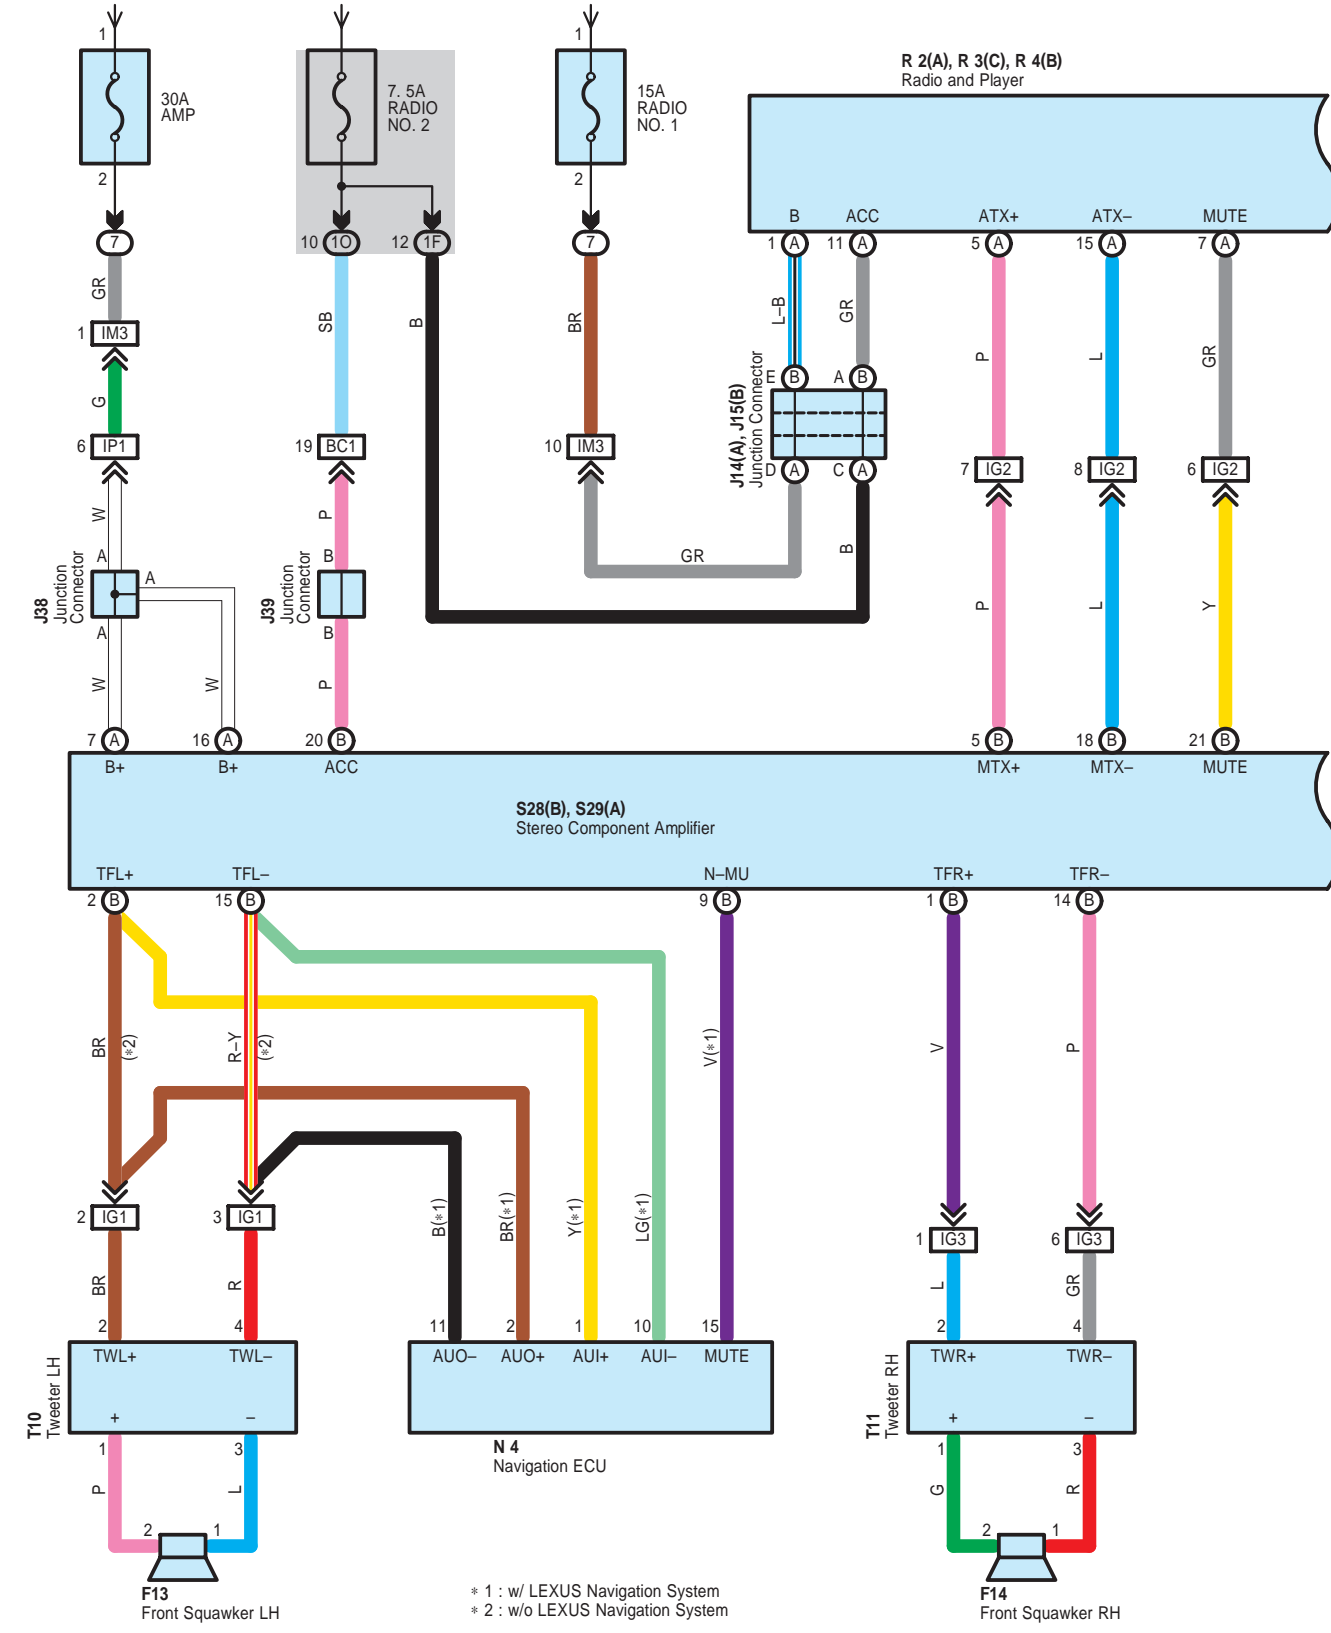

Radio and Player (LHD MARK LEVINSON)

From Power Source System (See Page 94)

Radio and Player (LHD MARK LEVINSON)

Radio and Player (LHD MARK LEVINSON)

From Power Source System (See Page 94)