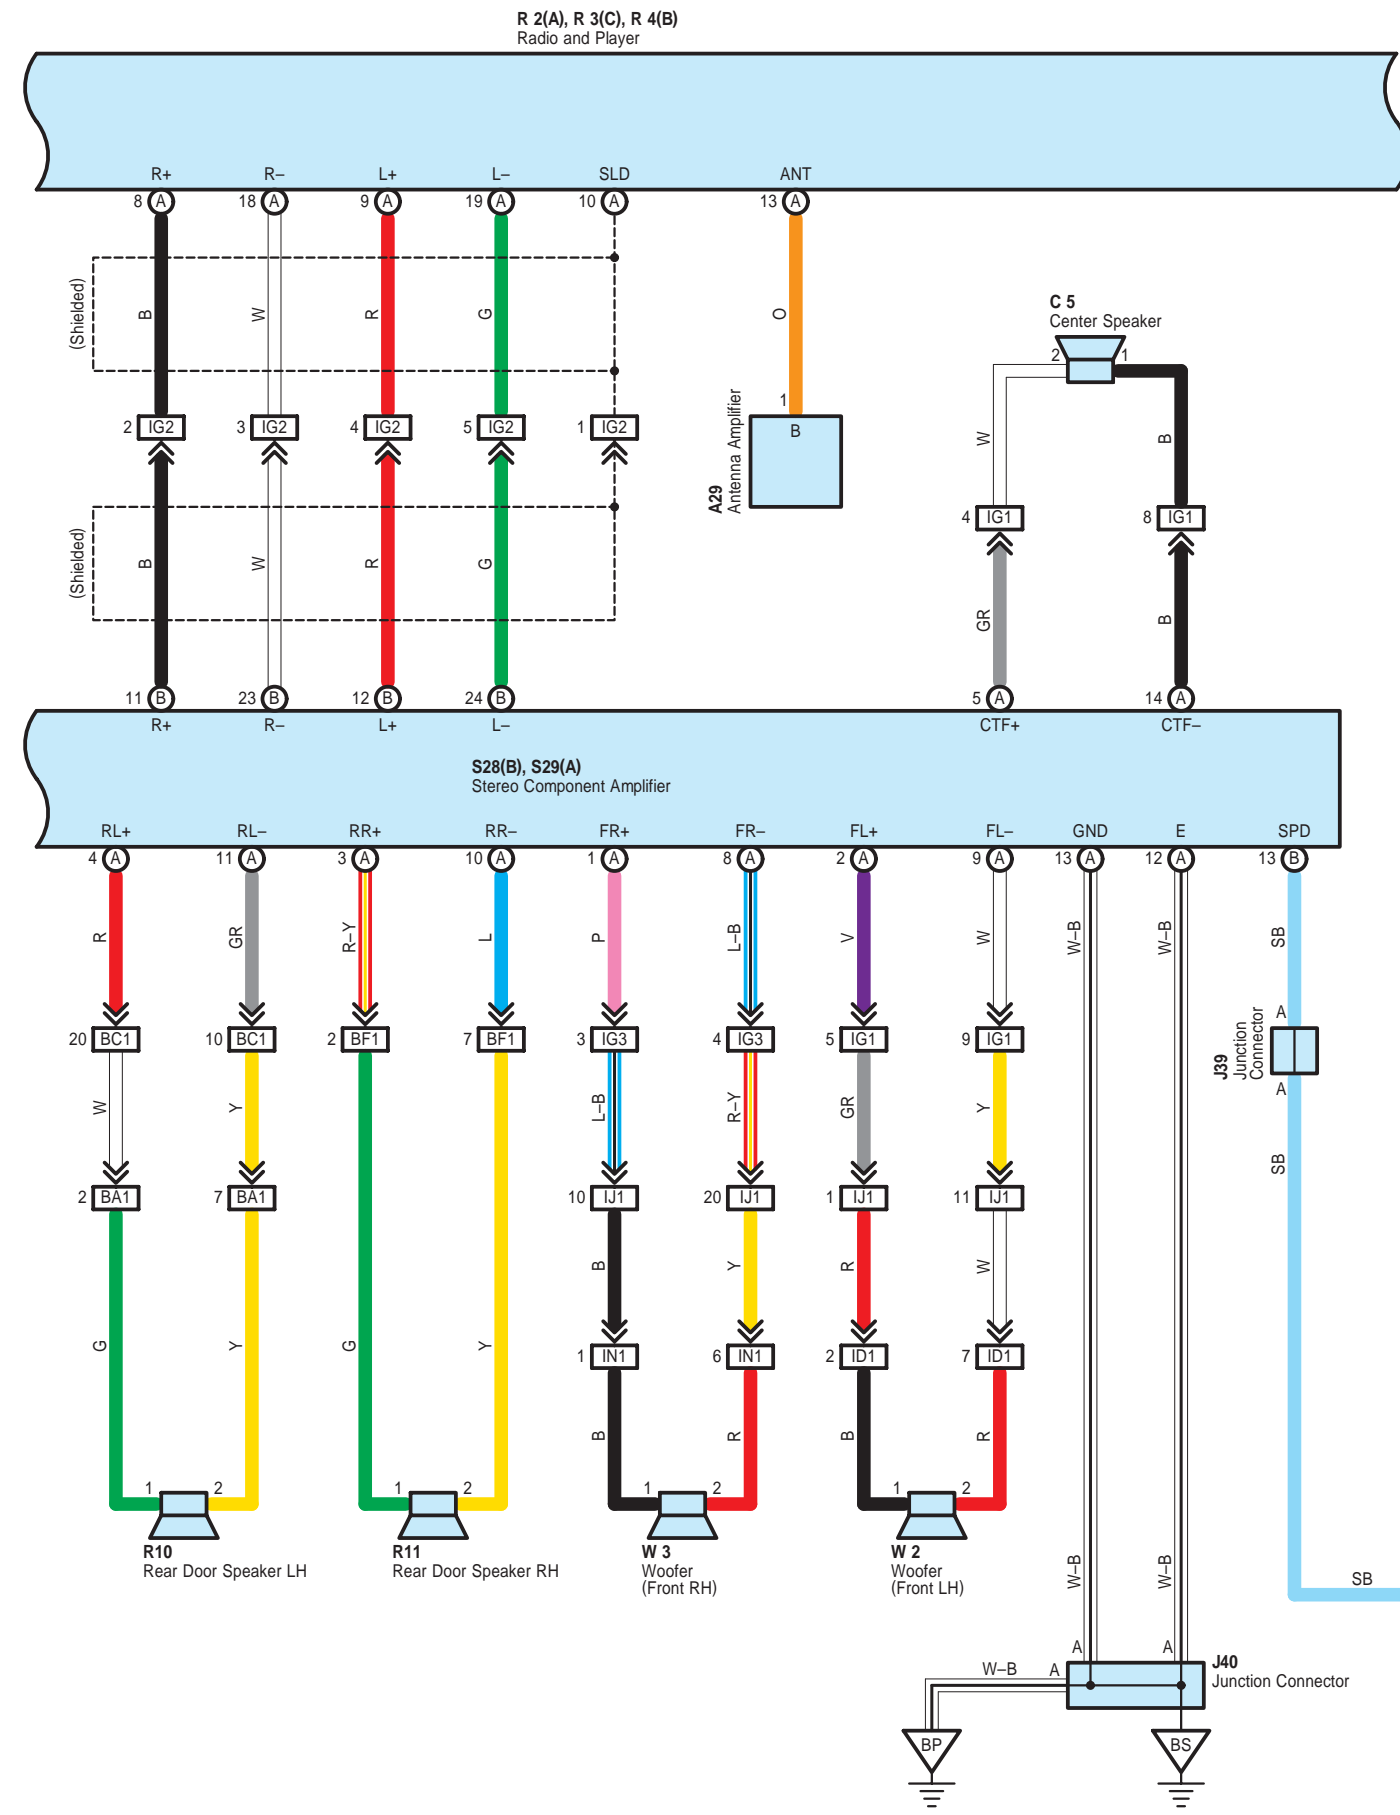

Radio and Player (LHD MARK LEVINSON)

From Power Source System (See Page 94)

Radio and Player (LHD MARK LEVINSON)

Radio and Player (LHD MARK LEVINSON)

From Power Source System (See Page 94)