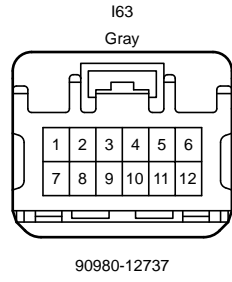

BR

4

9

I91
No. 19
Junction
Connector

W-B

* 5 : Canada
* 6 : Except Canada

Front Fog Light

Front Fog Light