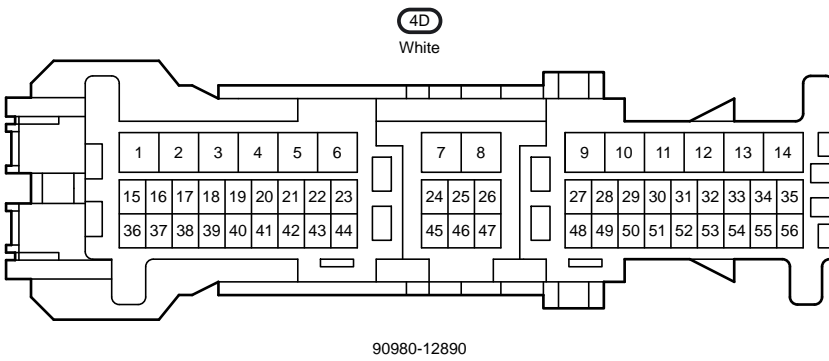

Front Fog Light