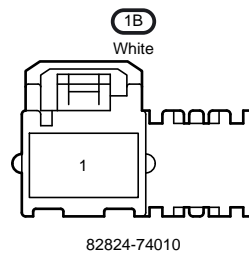

Front Fog Light