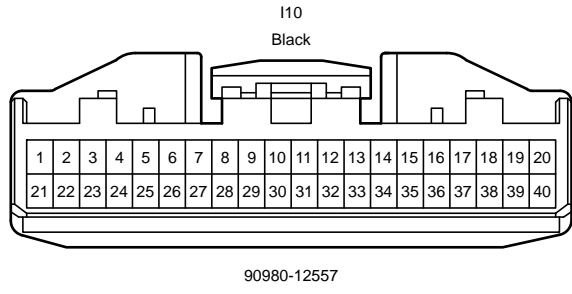

BR

4

9

I91
No. 19
Junction
Connector

W-B

* 5 : Canada
* 6 : Except Canada

Front Fog Light

Front Fog Light