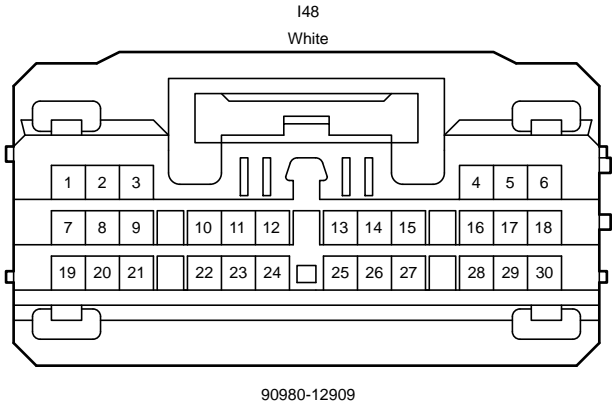

BR

4

9

I91
No. 19
Junction
Connector

W-B

* 5 : Canada
* 6 : Except Canada

Front Fog Light

Front Fog Light