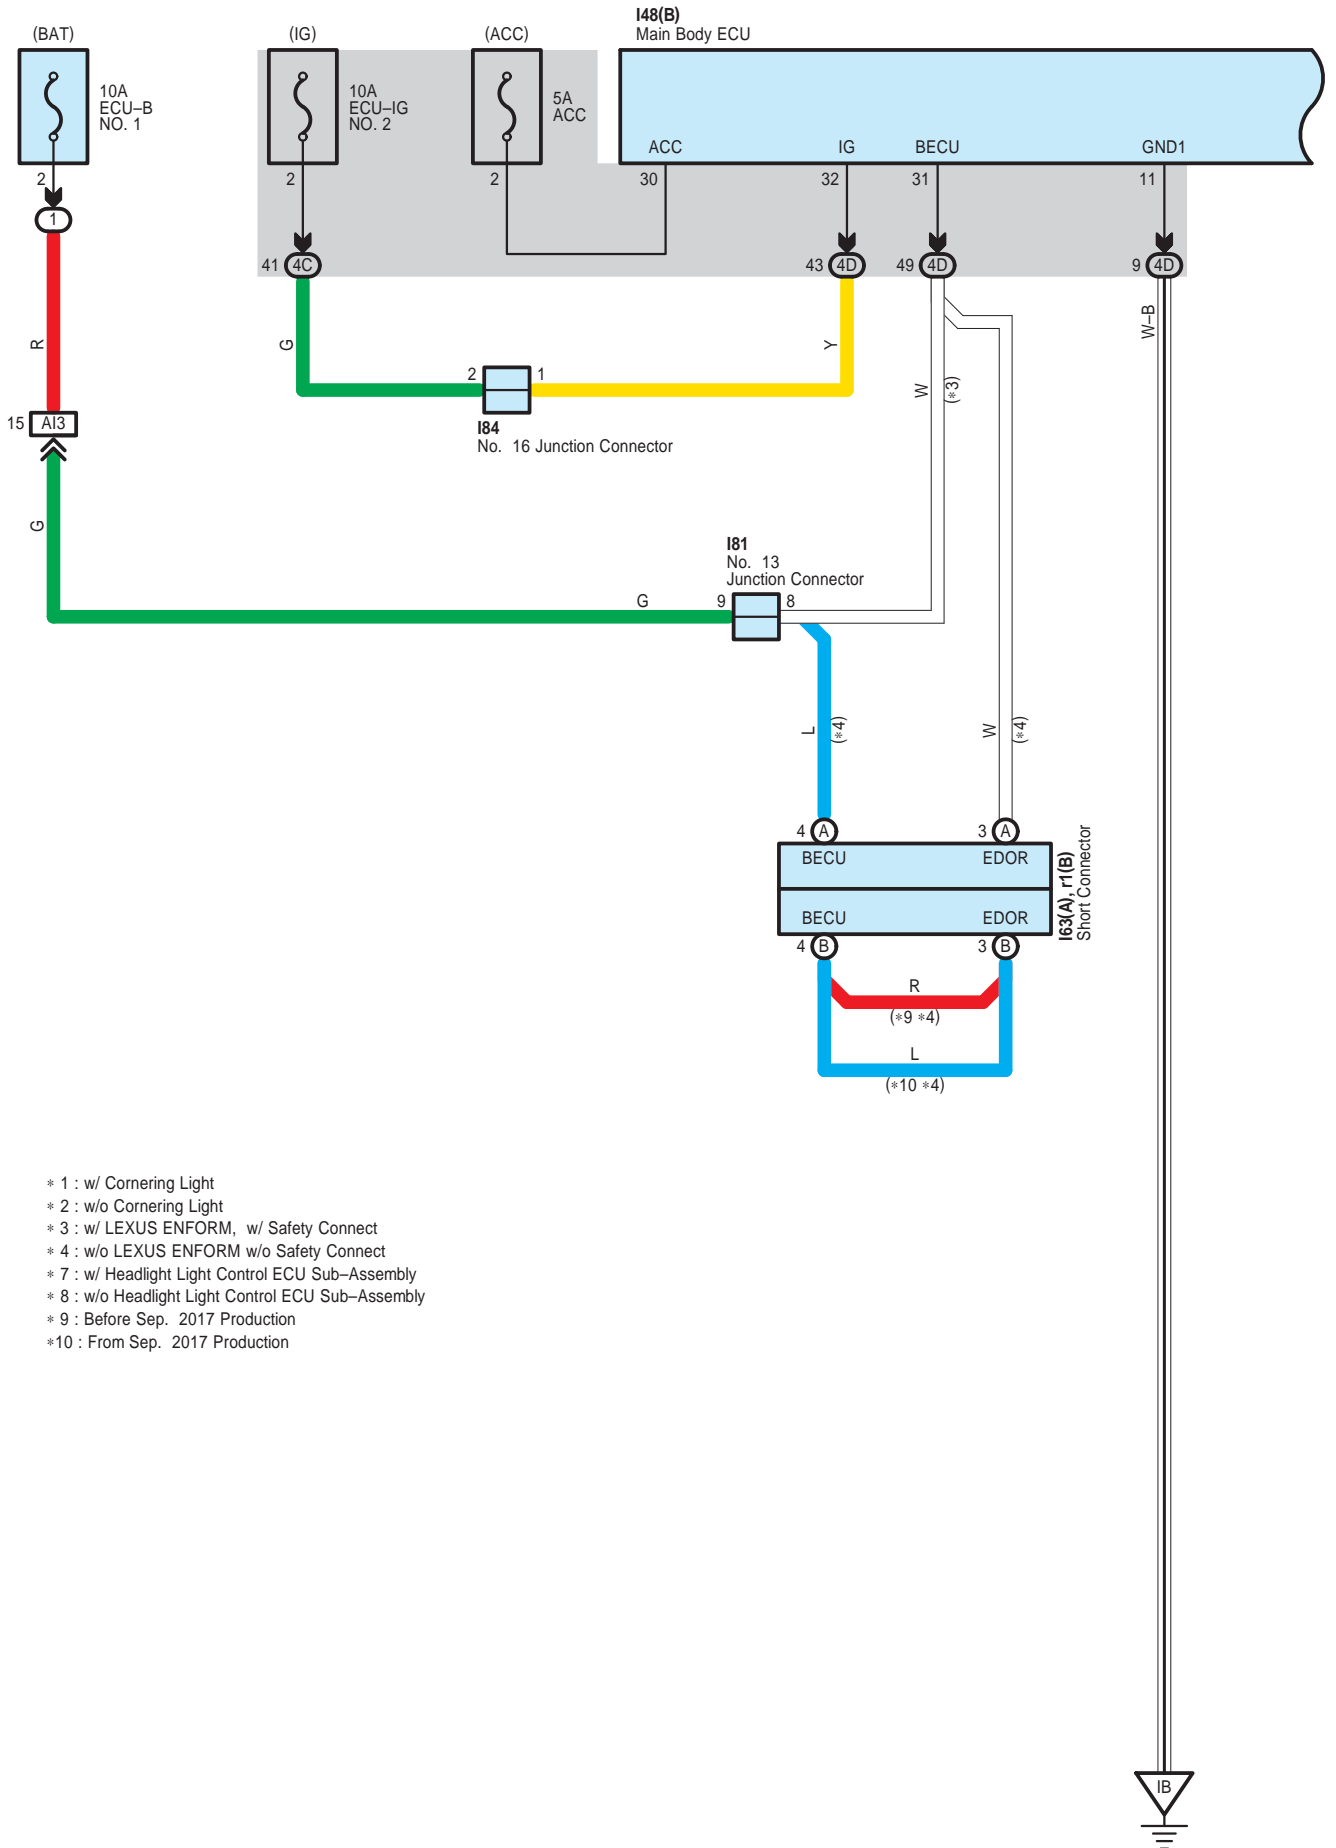

Front Fog Light

- * 1 : w/ Cornering Light
- * 2 : w/o Cornering Light
- * 3 : w/ LEXUS ENFORM, w/ Safety Connect
- * 4 : w/o LEXUS ENFORM w/o Safety Connect
- * 7 : w/ Headlight Light Control ECU Sub-Assembly
- * 8 : w/o Headlight Light Control ECU Sub-Assembly
- * 9 : Before Sep. 2017 Production
- * 10 : From Sep. 2017 Production

Front Fog Light

148(B)
Main Body ECU

Front Fog Light

I48(B)
Main Body ECU

TAIL
22 (B)

FFOG
26 (B)

P

GR