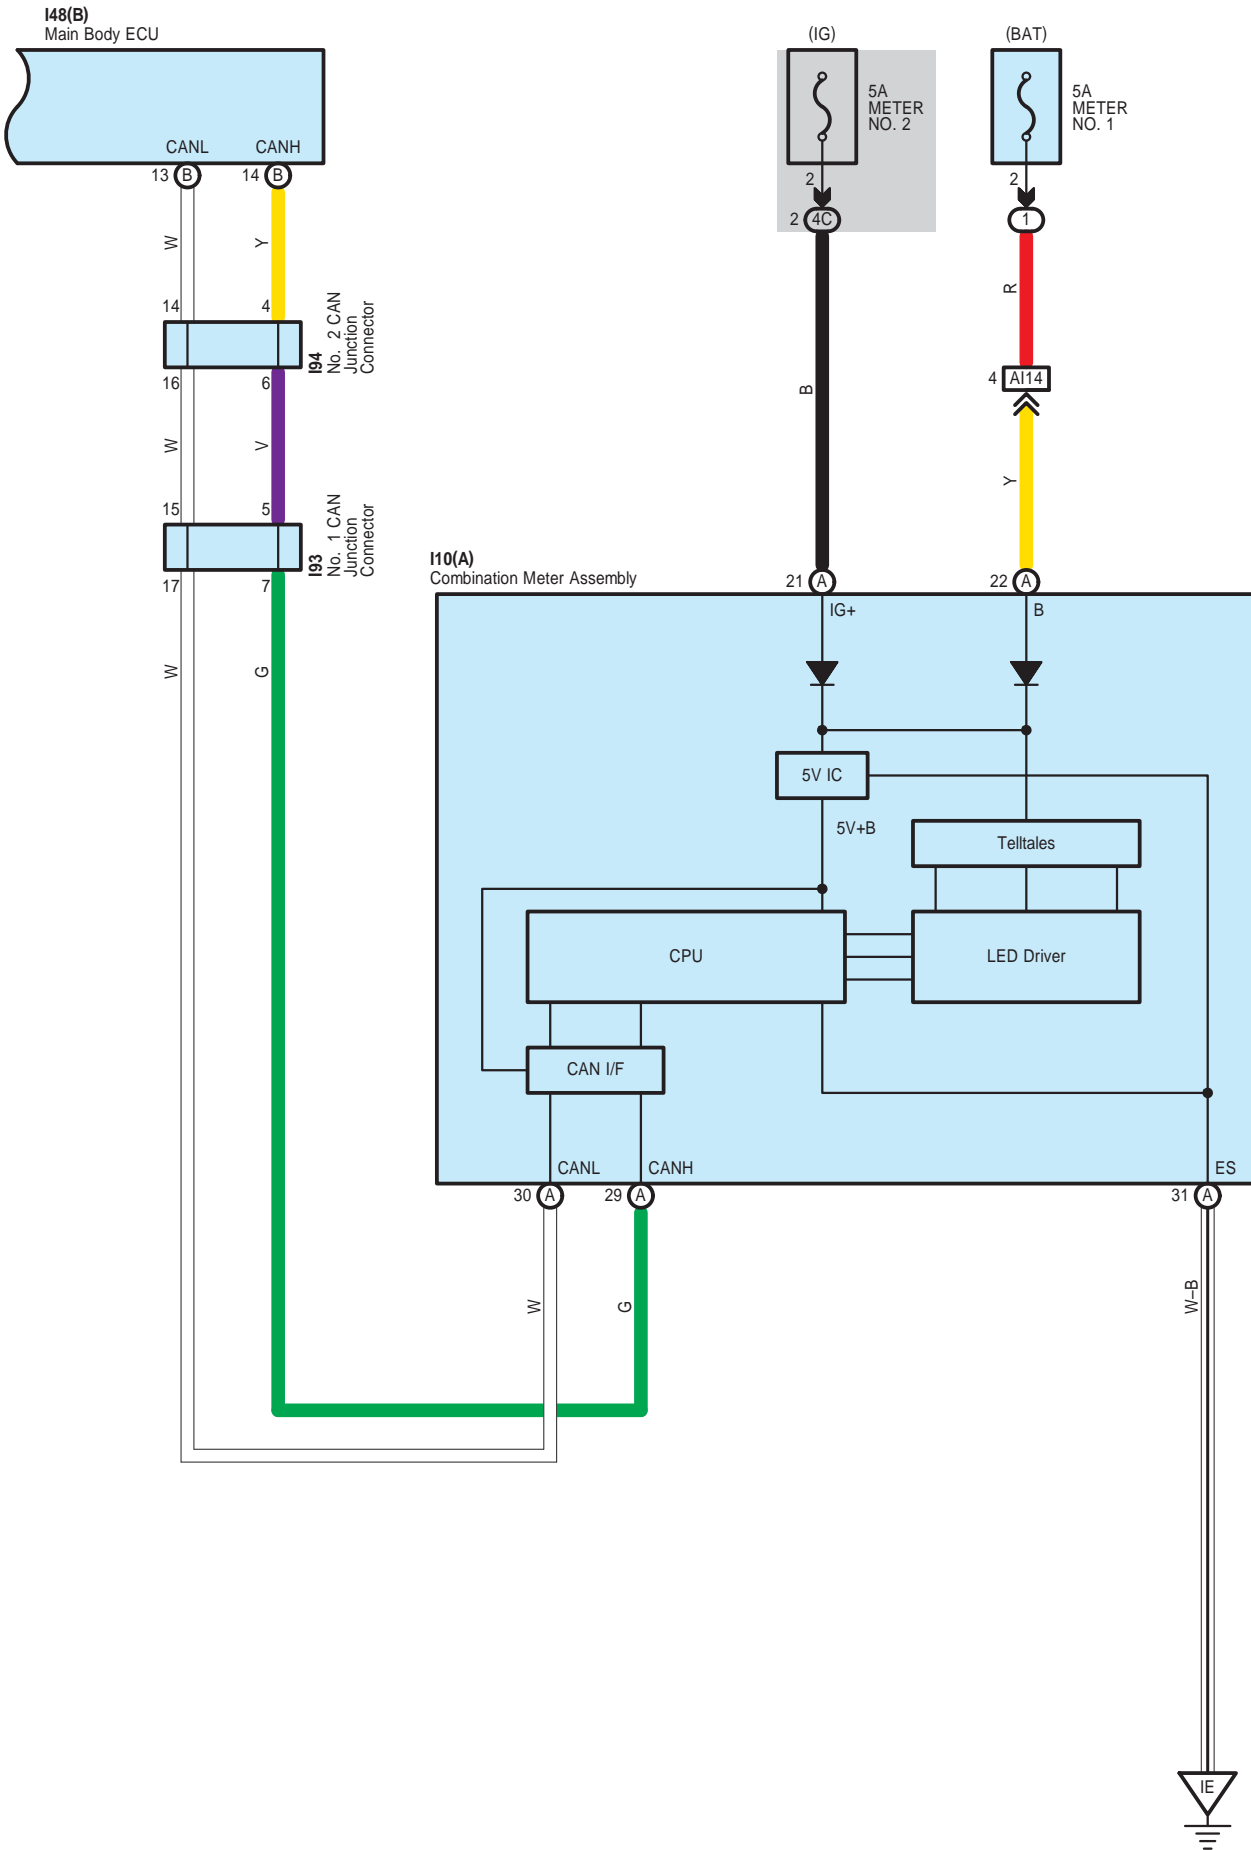

BR

4

9

I91
No. 19
Junction
Connector

W-B

* 5 : Canada
* 6 : Except Canada

Front Fog Light

Front Fog Light