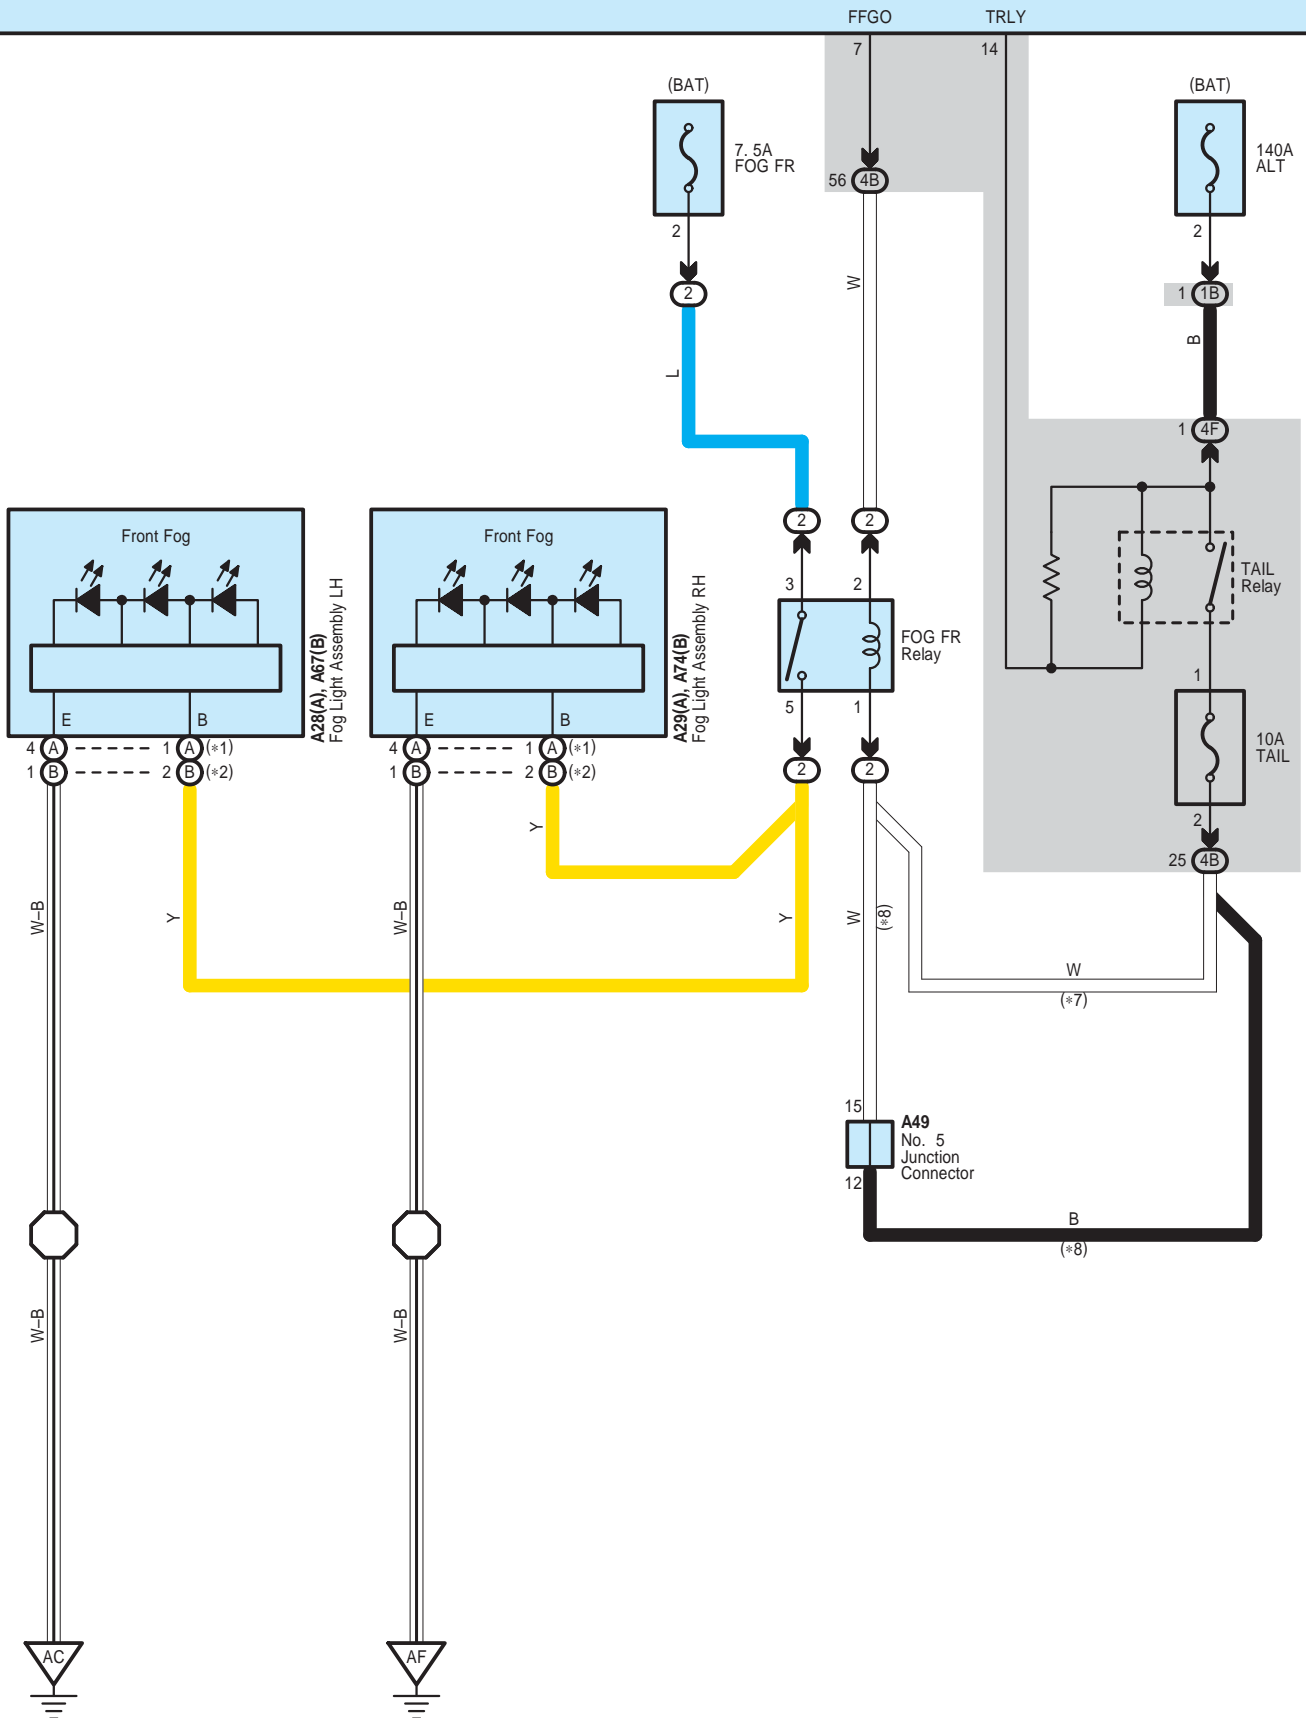

Front Fog Light

- * 1 : w/ Cornering Light
- * 2 : w/o Cornering Light
- * 3 : w/ LEXUS ENFORM, w/ Safety Connect
- * 4 : w/o LEXUS ENFORM w/o Safety Connect
- * 7 : w/ Headlight Light Control ECU Sub-Assembly
- * 8 : w/o Headlight Light Control ECU Sub-Assembly
- * 9 : Before Sep. 2017 Production
- * 10 : From Sep. 2017 Production

Front Fog Light

148(B)
Main Body ECU

Front Fog Light

I48(B)
Main Body ECU

TAIL
22 (B)

FFOG
26 (B)

P

GR

BR

4

9

I91
No. 19
Junction
Connector

W-B

* 5 : Canada
* 6 : Except Canada

Front Fog Light

Front Fog Light