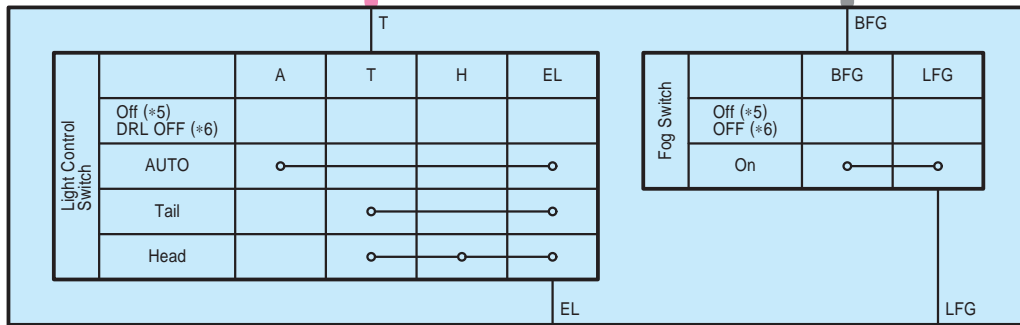

I126
Headlight Dimmer Switch Assembly

15

W-B

EL

LFG

8

BR

4

9

I91
No. 19
Junction
Connector

W-B

* 5 : Canada
* 6 : Except Canada