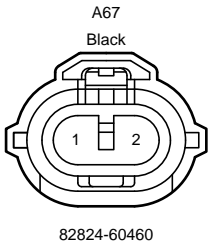

BR

4

9

I91
No. 19
Junction
Connector

W-B

* 5 : Canada
* 6 : Except Canada

Front Fog Light

Front Fog Light