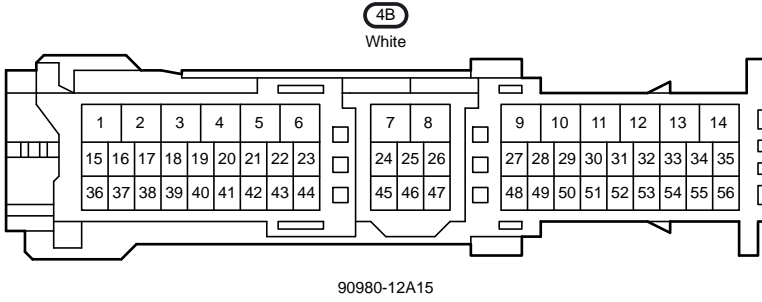

Front Fog Light