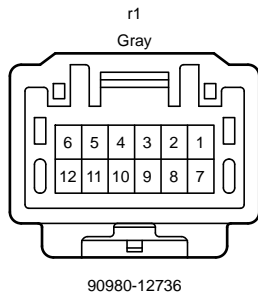

Front Fog Light