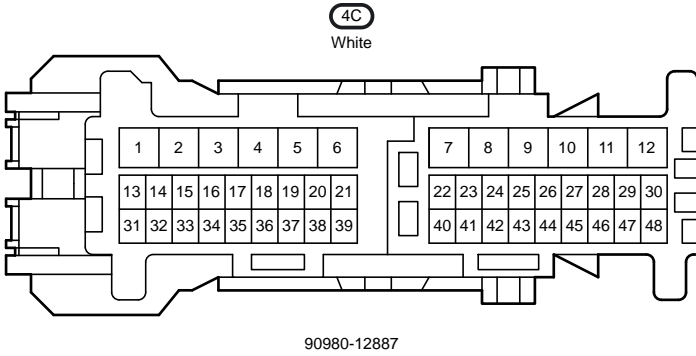

Front Fog Light