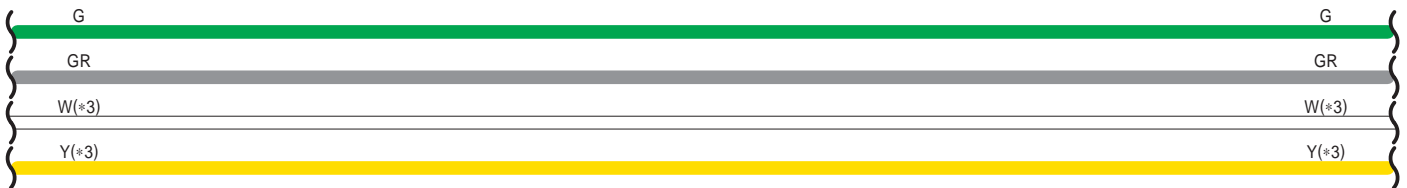

* 3 : w/ Telematics System
* 14 : w/ LEXUS Navigation System
* 17 : w/ Back Guide Monitor System

: There is no wire color information.