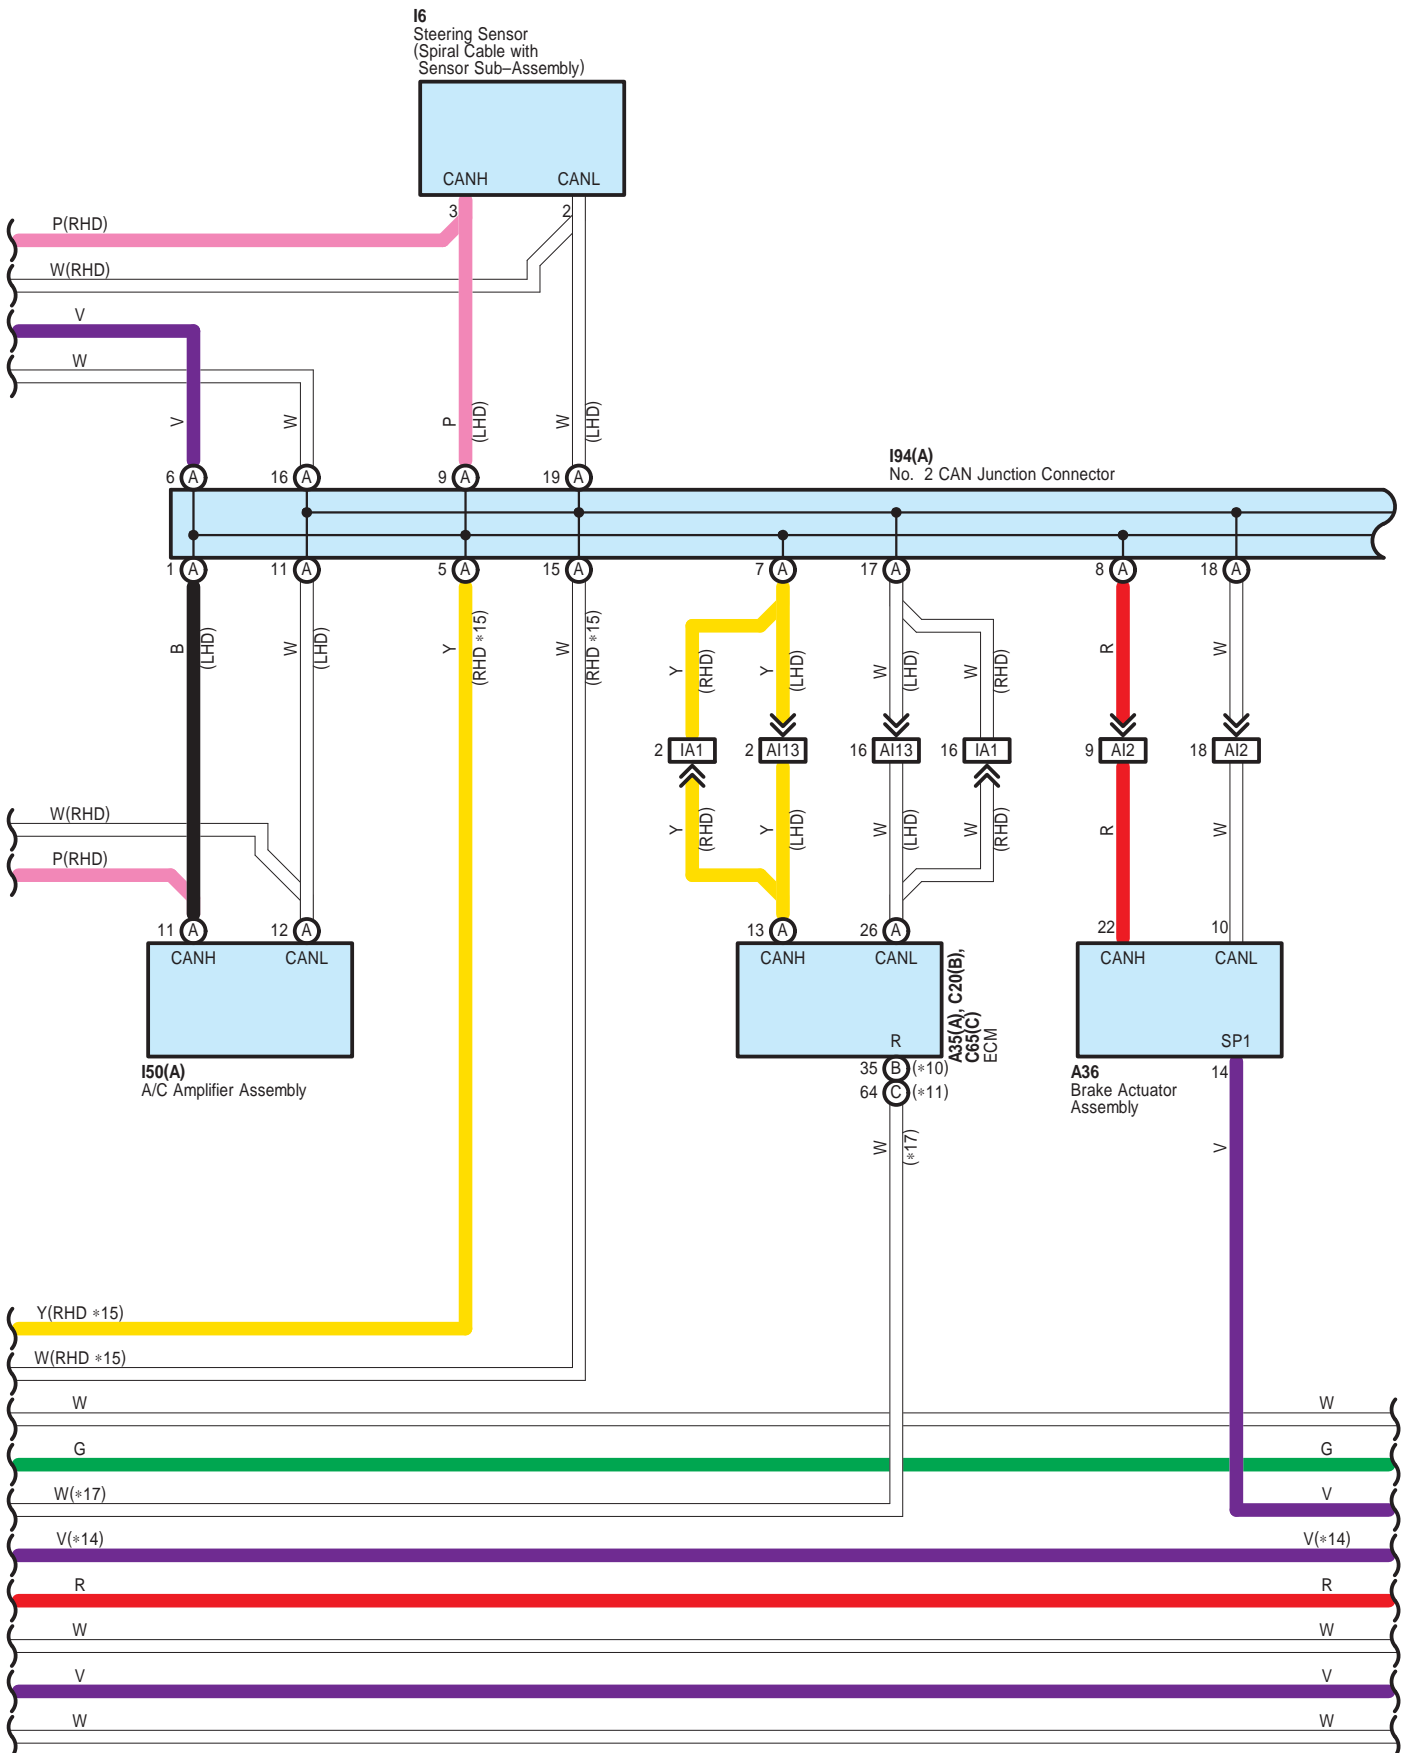

Audio System (Separate Type Amplifier 10 Speaker, 14 Speaker) (From Sep. 2017 Production), Back Guide Monitor System (Separate Type Amplifier 10 Speaker, 14 Speaker) (From Sep. 2017 Production), LEXUS Navigation System (Separate Type Amplifier 10 Speaker, 14 Speaker) (From Sep. 2017 Production)