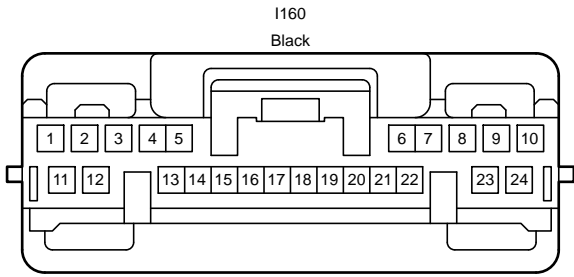

I154  
White

90980-12760

I156  
White

90980-12910

Audio System (Separate Type Amplifier 10 Speaker, 14 Speaker) (From Sep. 2017 Production), Back Guide Monitor System (Separate Type Amplifier 10 Speaker, 14 Speaker) (From Sep. 2017 Production), LEXUS Navigation System (Separate Type Amplifier 10 Speaker, 14 Speaker) (From Sep. 2017 Production)