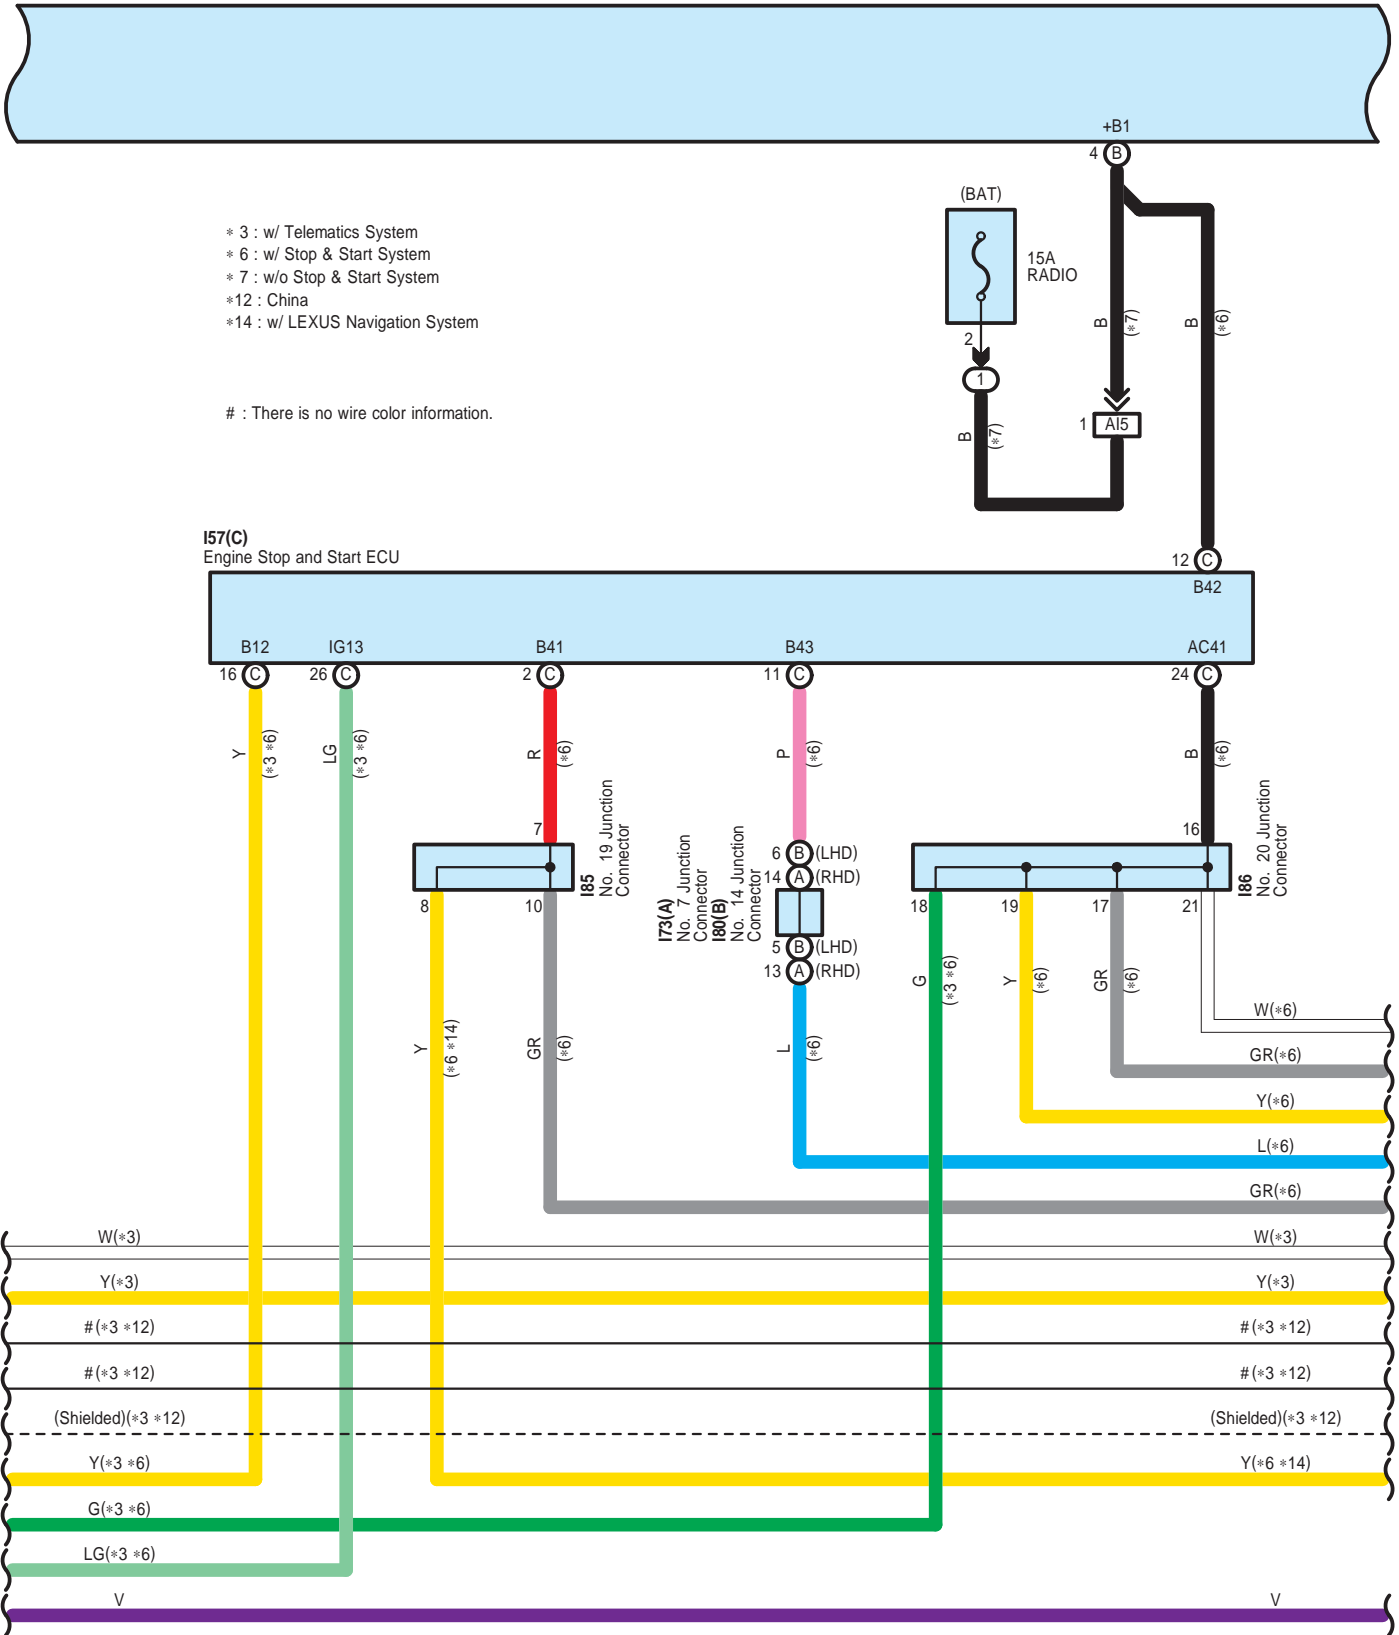

I102(A), I152(B), I153(C), I154(D), I169(E), I170(F), z16(I)
Radio Receiver Assembly