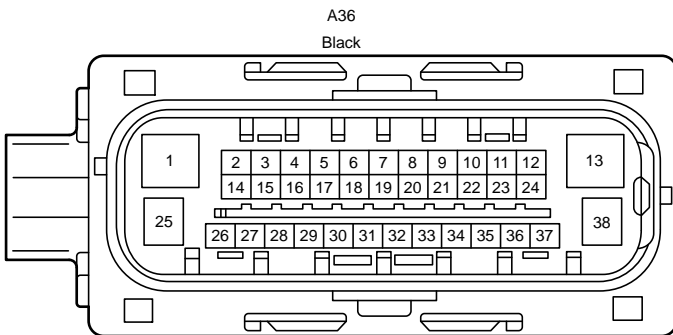

90980-12931

90980-12A95