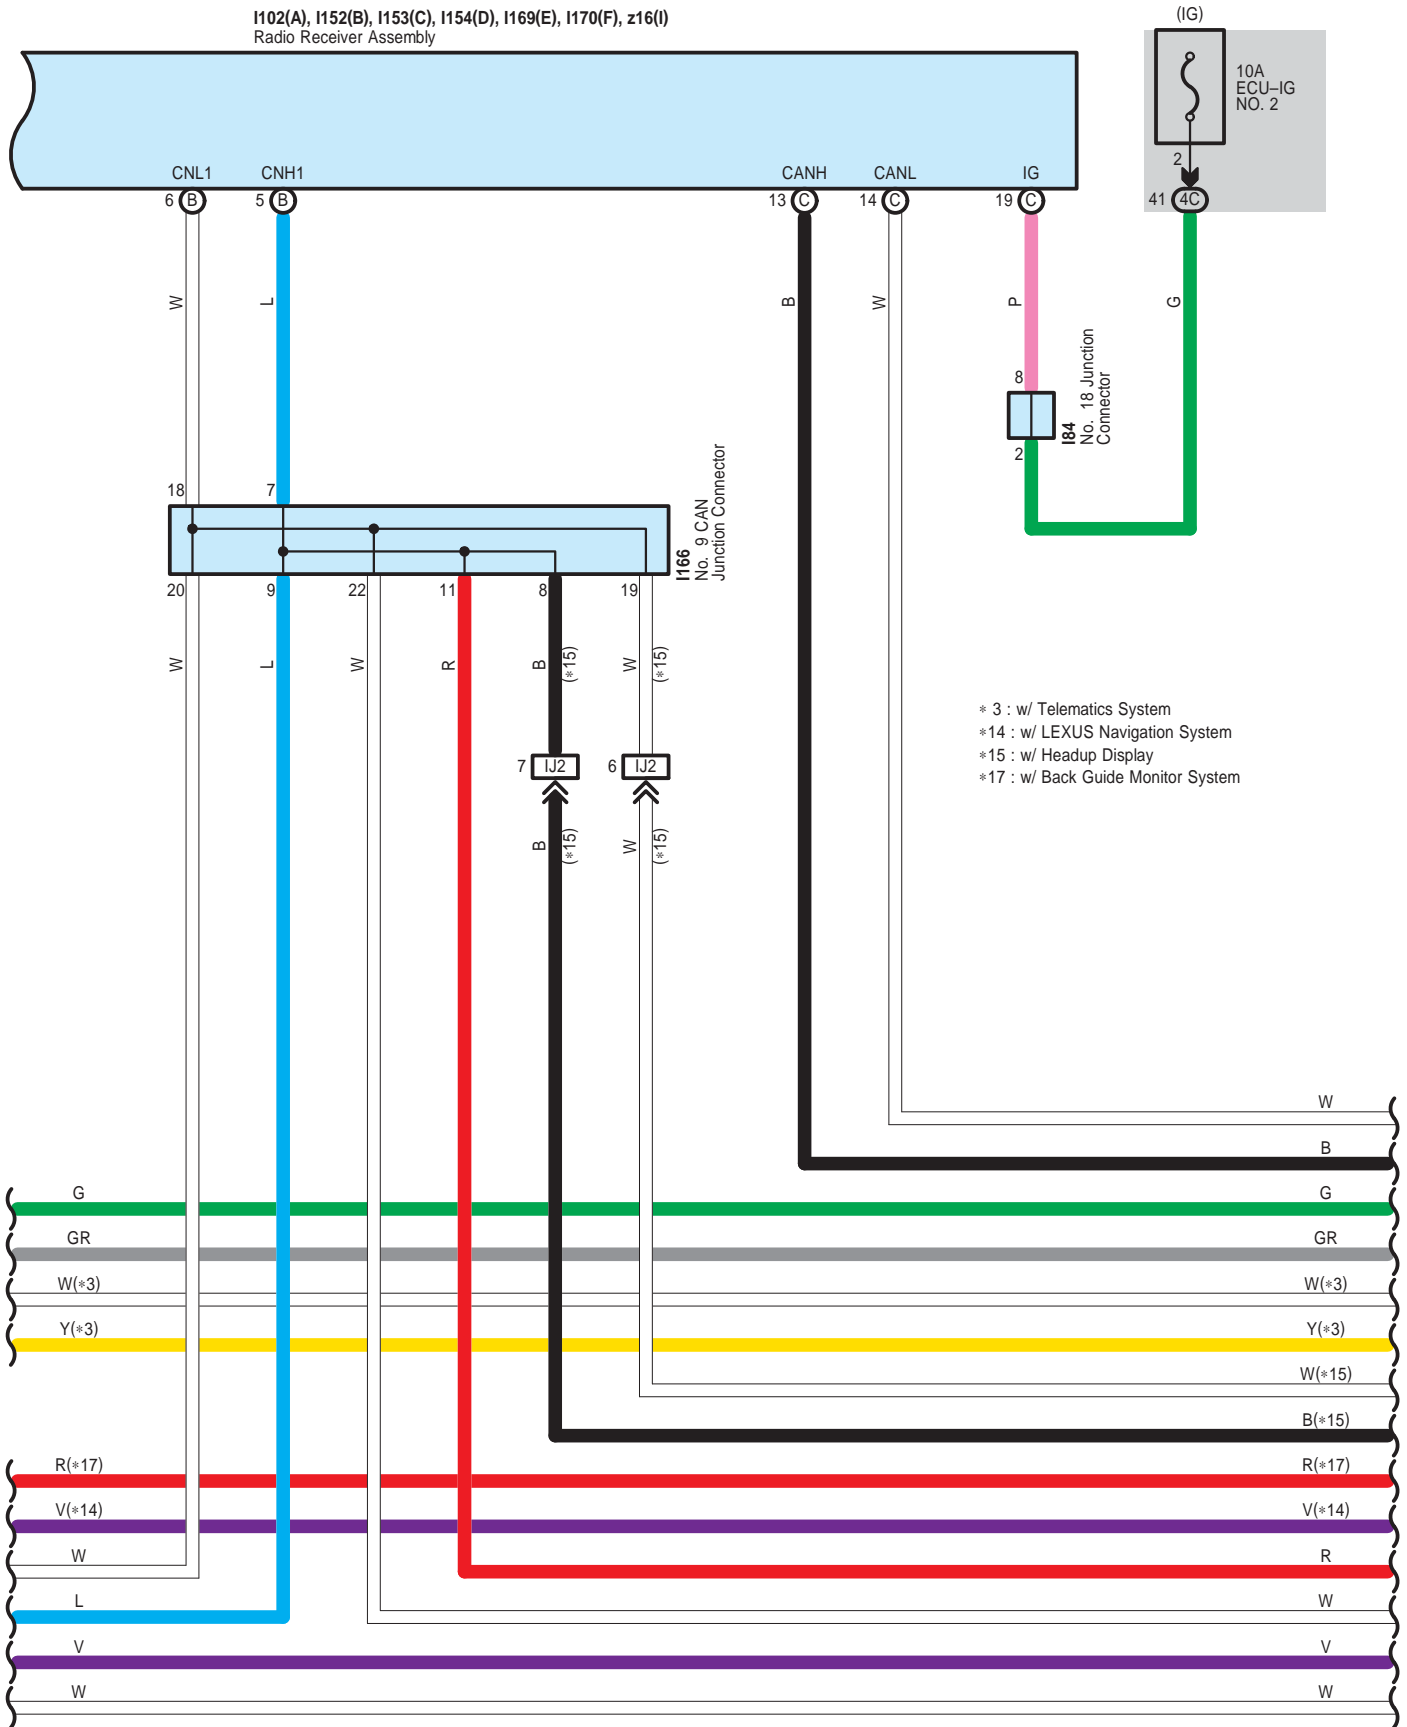

Audio System (Separate Type Amplifier 10 Speaker, 14 Speaker) (From Sep. 2017 Production), Back Guide Monitor System (Separate Type Amplifier 10 Speaker, 14 Speaker) (From Sep. 2017 Production), LEXUS Navigation System (Separate Type Amplifier 10 Speaker, 14 Speaker) (From Sep. 2017 Production)