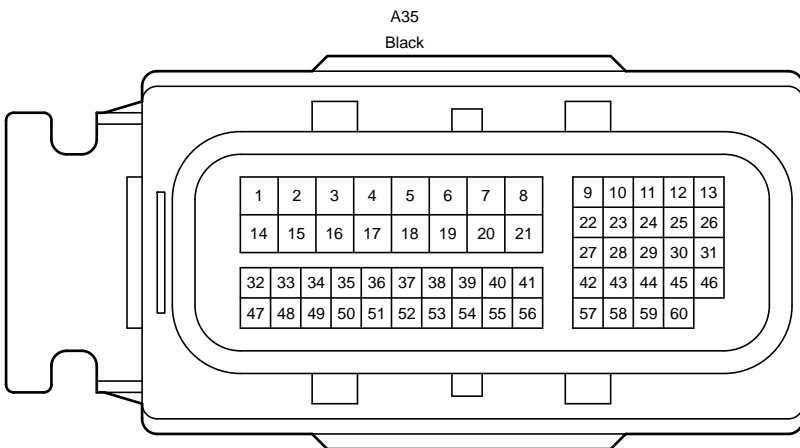

82824-12400