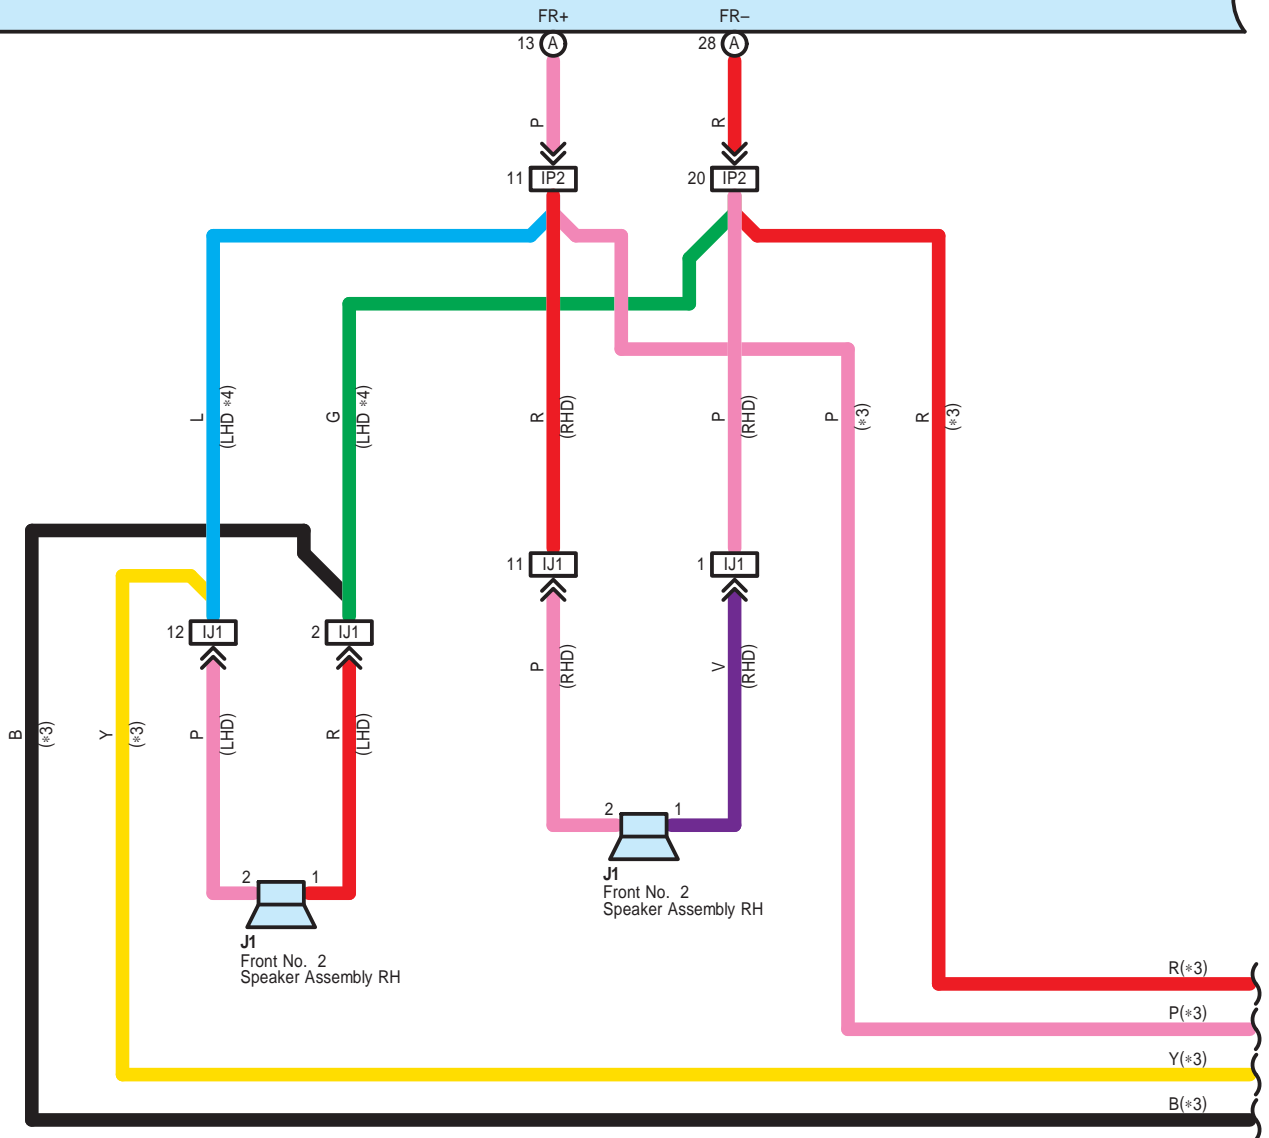

* 3 : w/ Telematics System
* 4 : w/o Telematics System