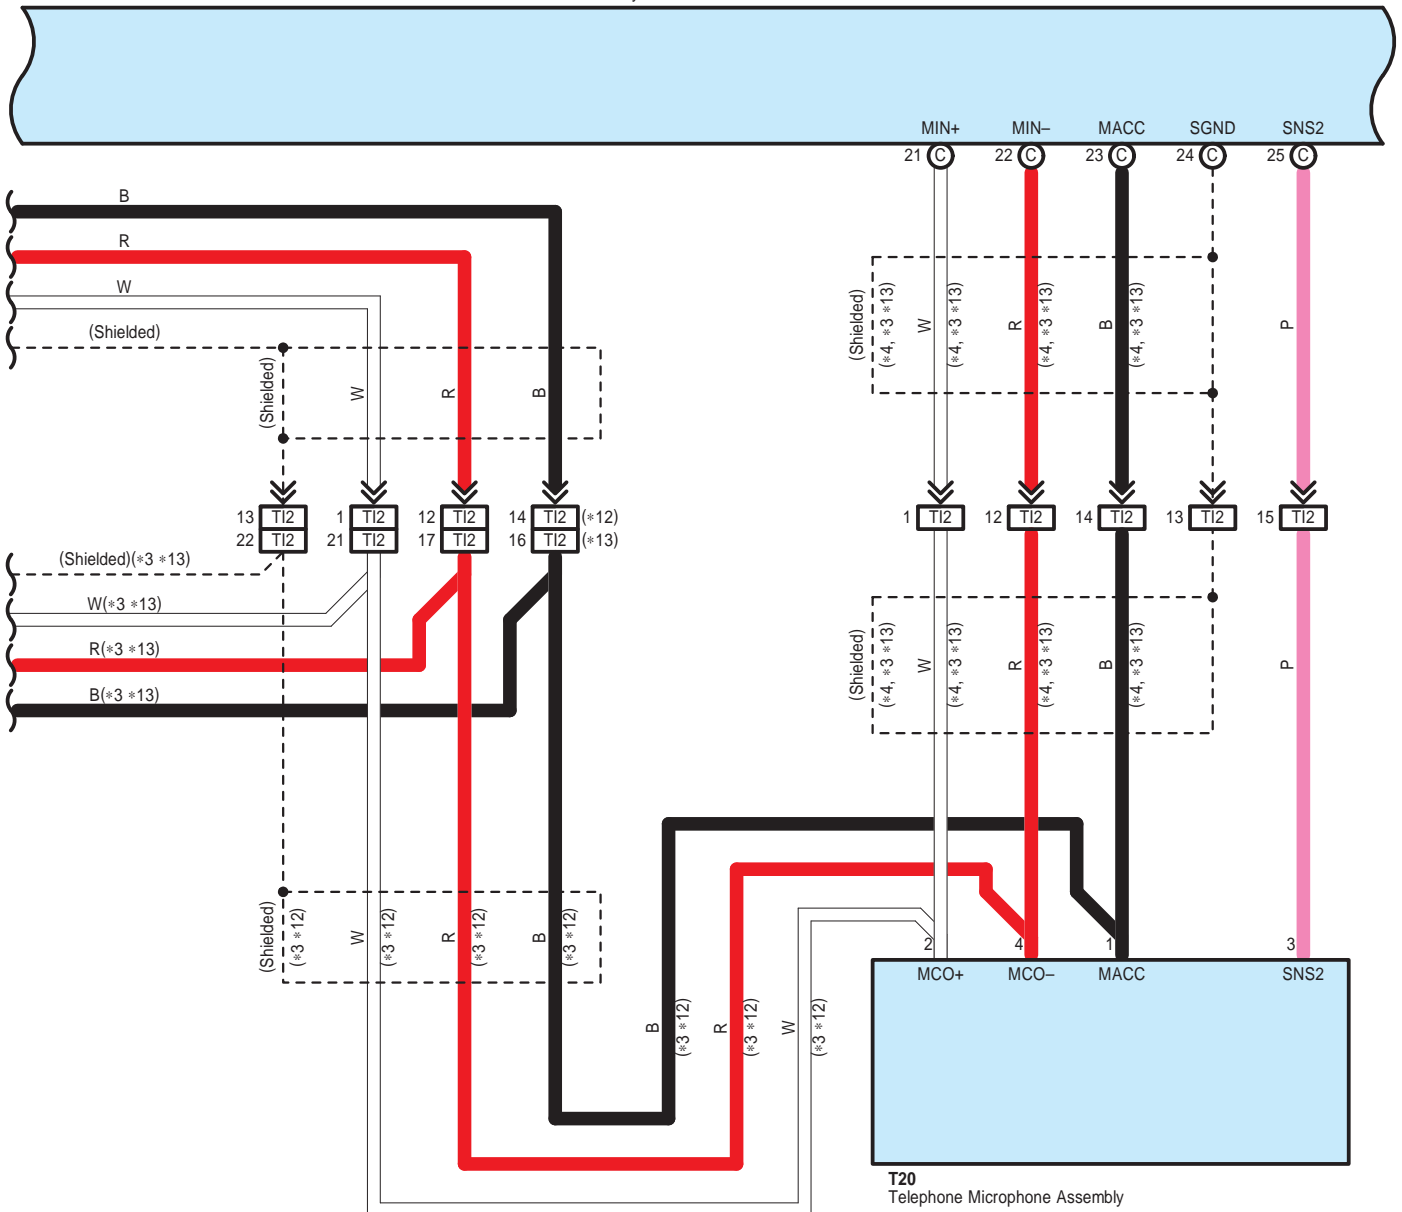

I102(A), I152(B), I153(C), I154(D), I169(E), I170(F), z16(I)
Radio Receiver Assembly