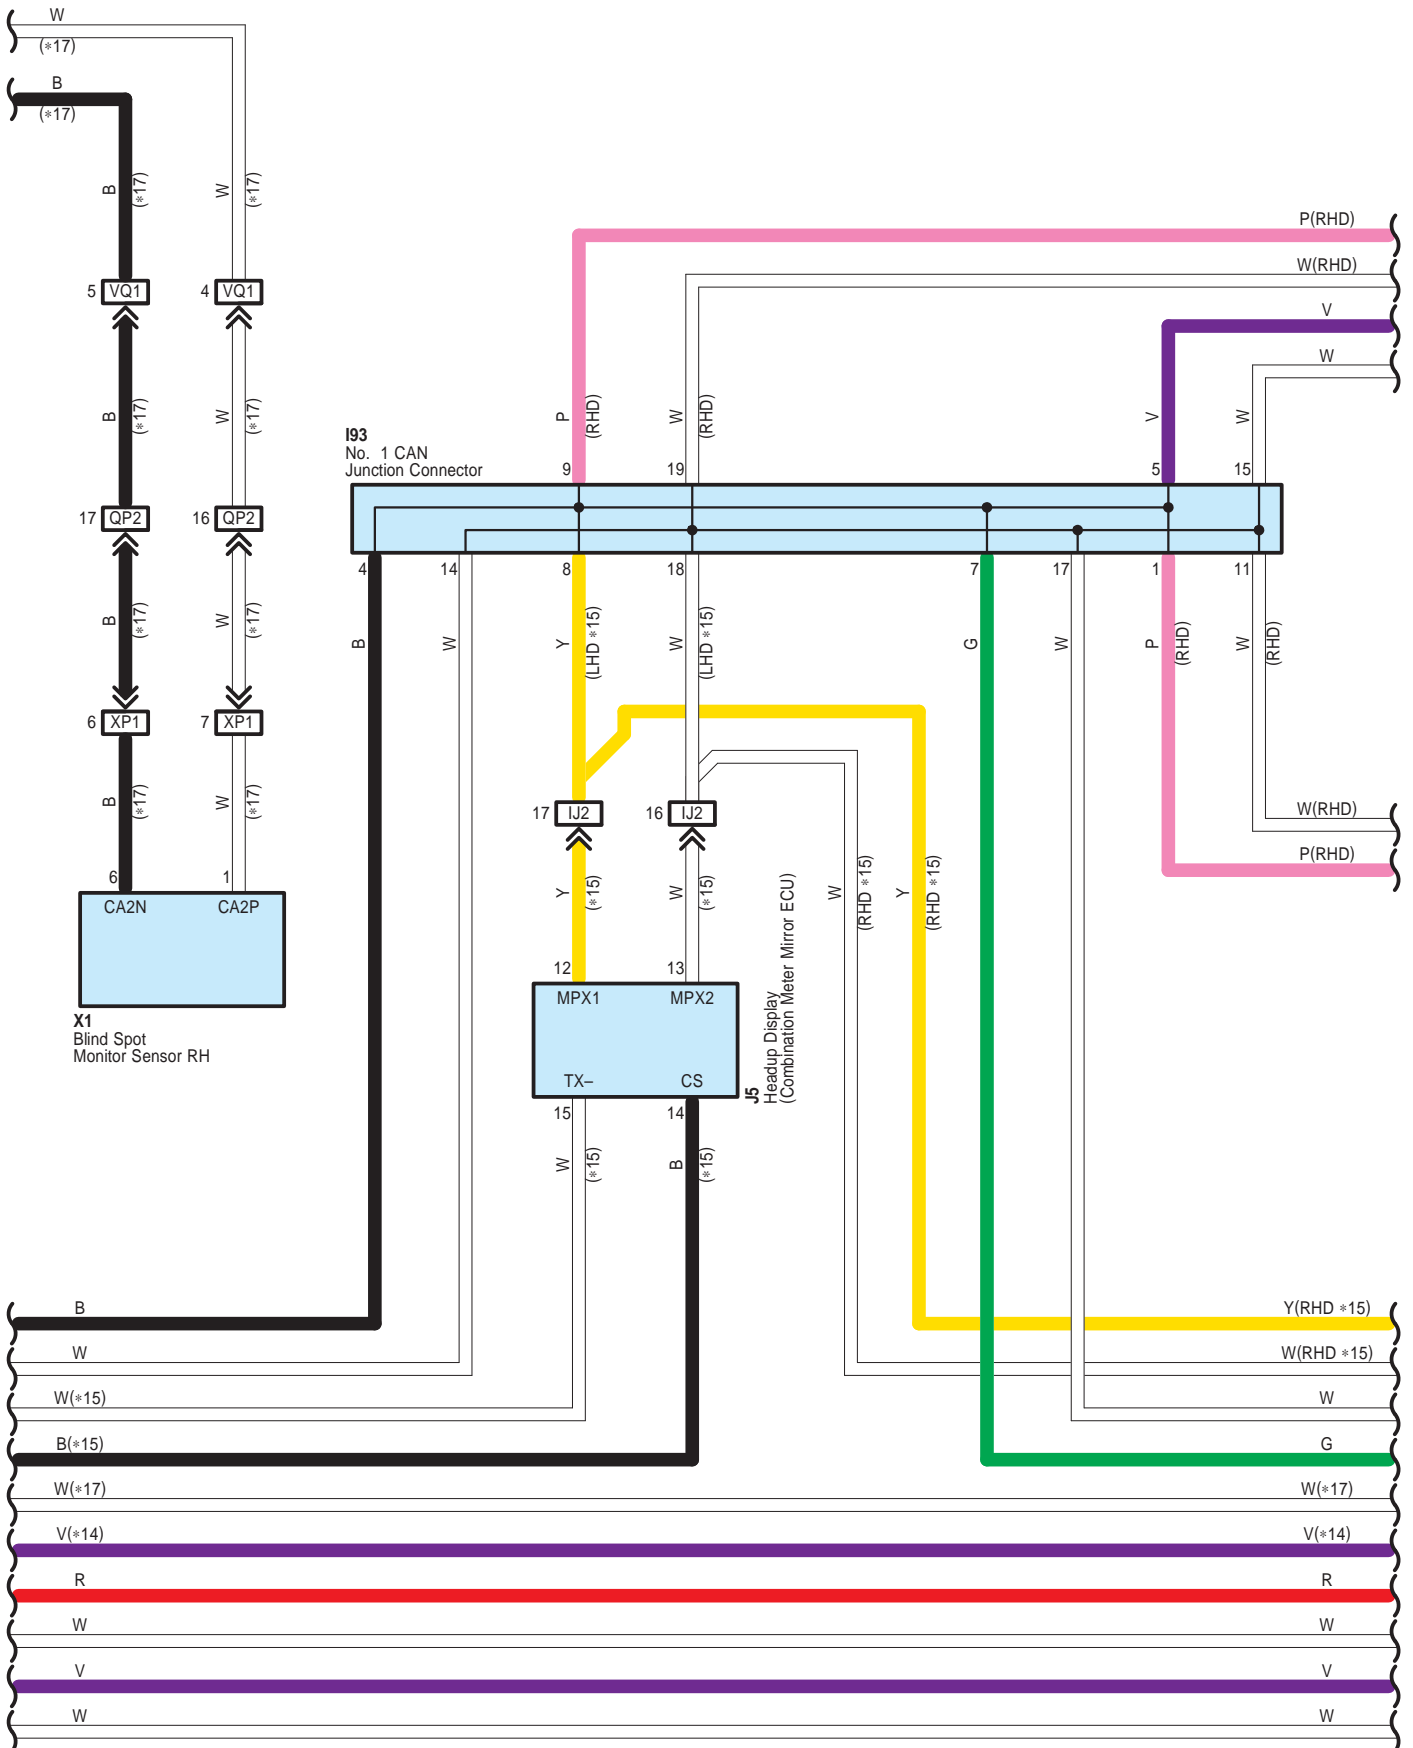

Audio System (Separate Type Amplifier 10 Speaker, 14 Speaker) (From Sep. 2017 Production), Back Guide Monitor System (Separate Type Amplifier 10 Speaker, 14 Speaker) (From Sep. 2017 Production), LEXUS Navigation System (Separate Type Amplifier 10 Speaker, 14 Speaker) (From Sep. 2017 Production)