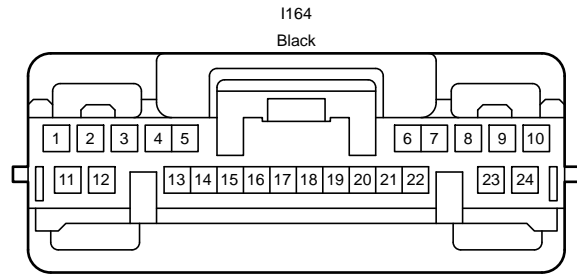

90980-12912