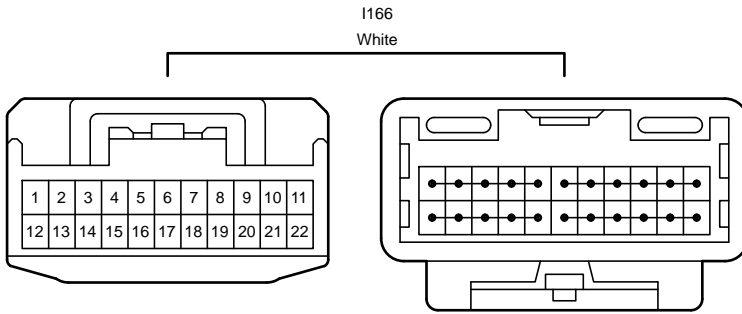

90980-12372