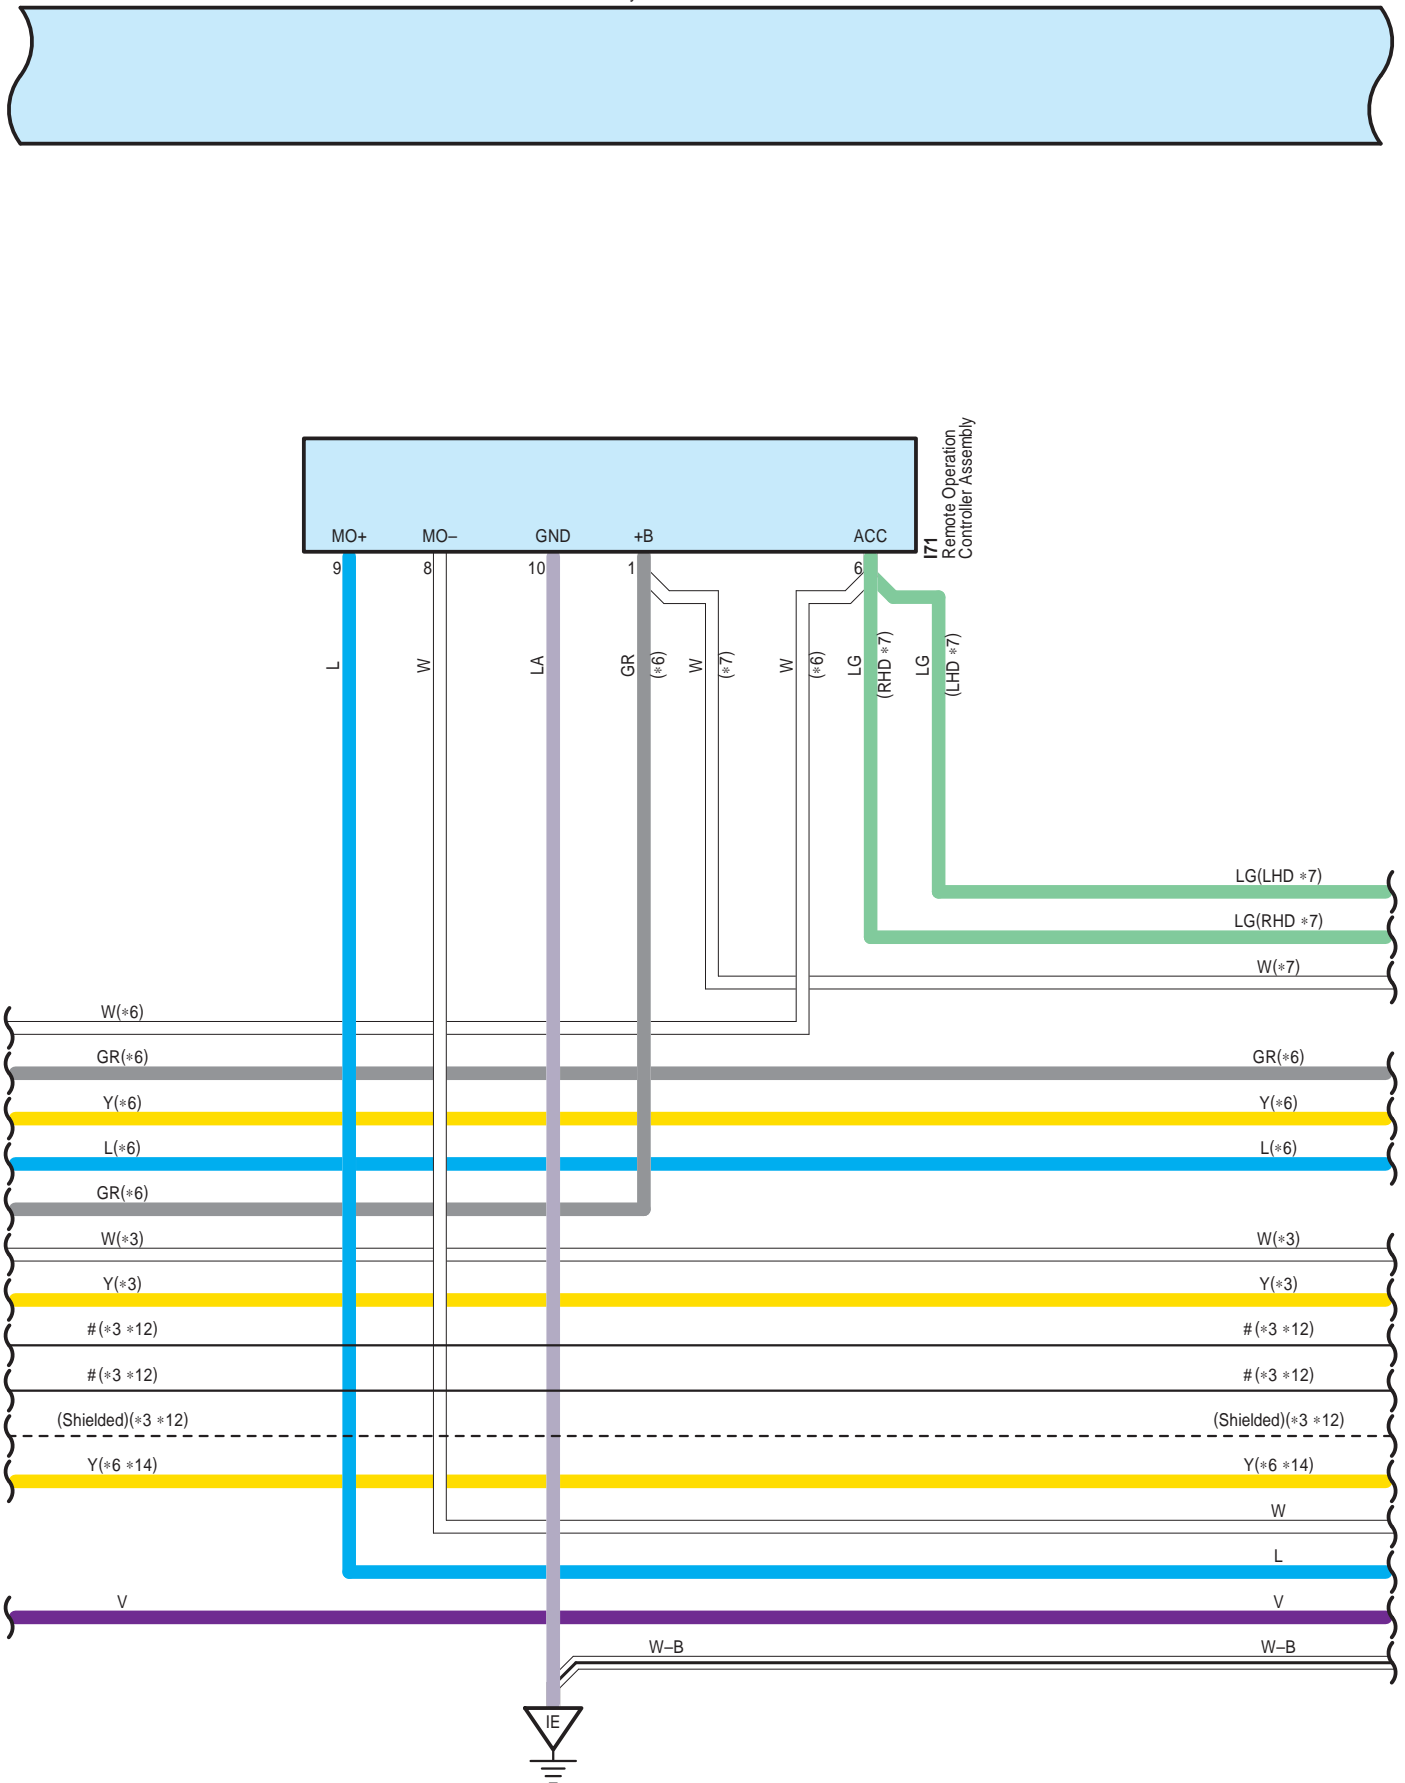

I102(A), I152(B), I153(C), I154(D), I169(E), I170(F), z16(I)
Radio Receiver Assembly