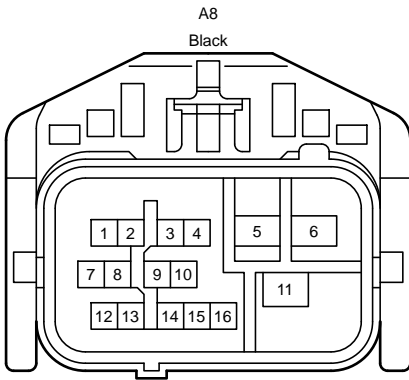

82824-12400

90980-12931

90980-12A95

90980-12A23