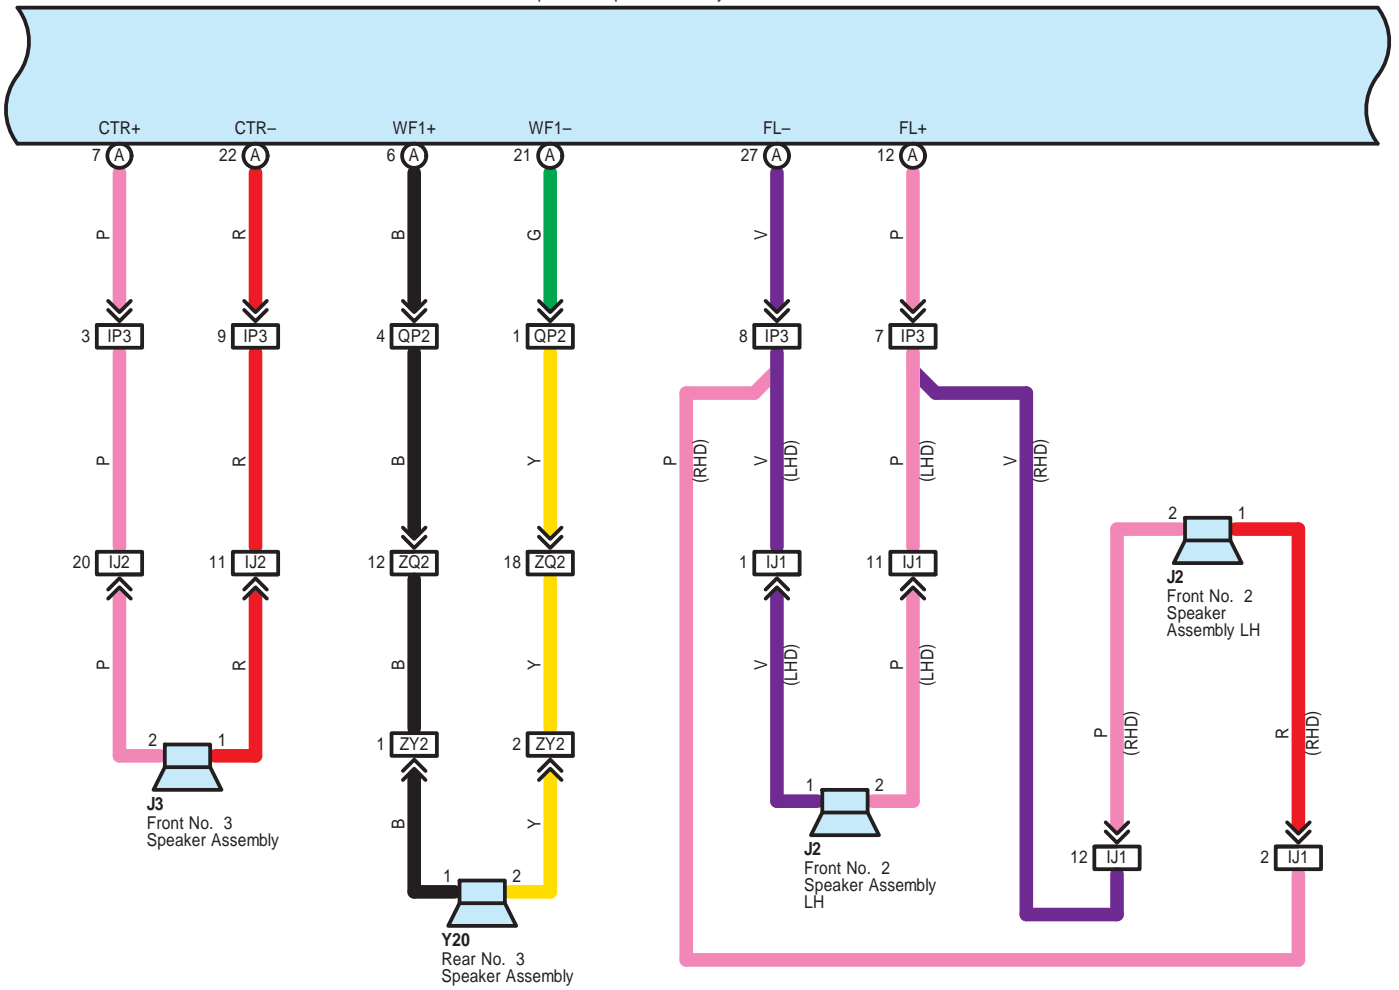

P22(A), P29(B)  
Stereo Component Amplifier Assembly

- \* 2 : 14 Speaker
- \* 6 : w/ Stop & Start System
- \* 7 : w/o Stop & Start System
- \* 10 : 8AR-FTS
- \* 11 : 3ZR-FAE

P22(A), P29(B)  
Stereo Component Amplifier Assembly