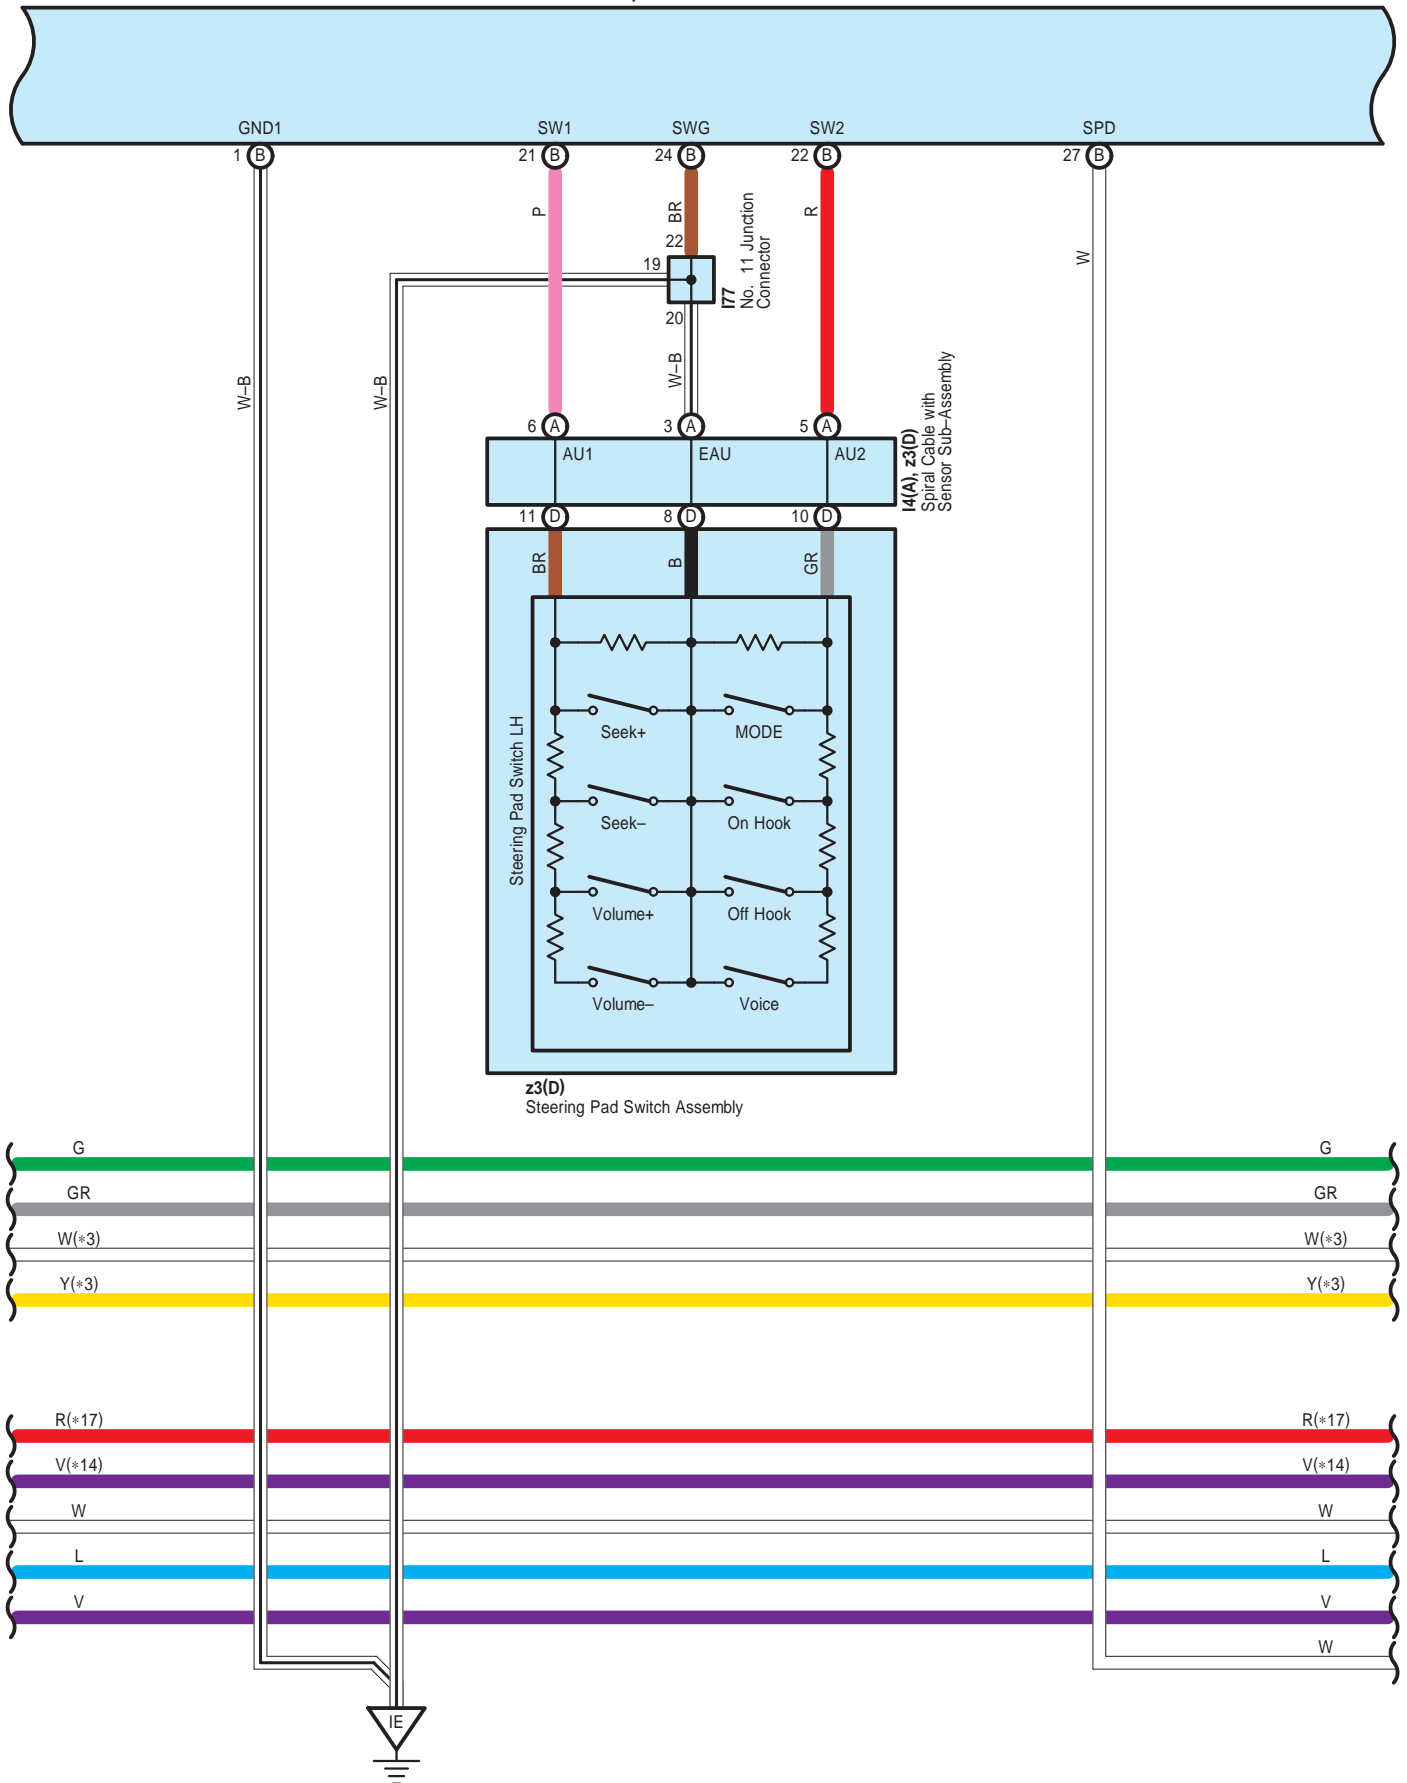

I102(A), I152(B), I153(C), I154(D), I169(E), I170(F), z16(I)
Radio Receiver Assembly