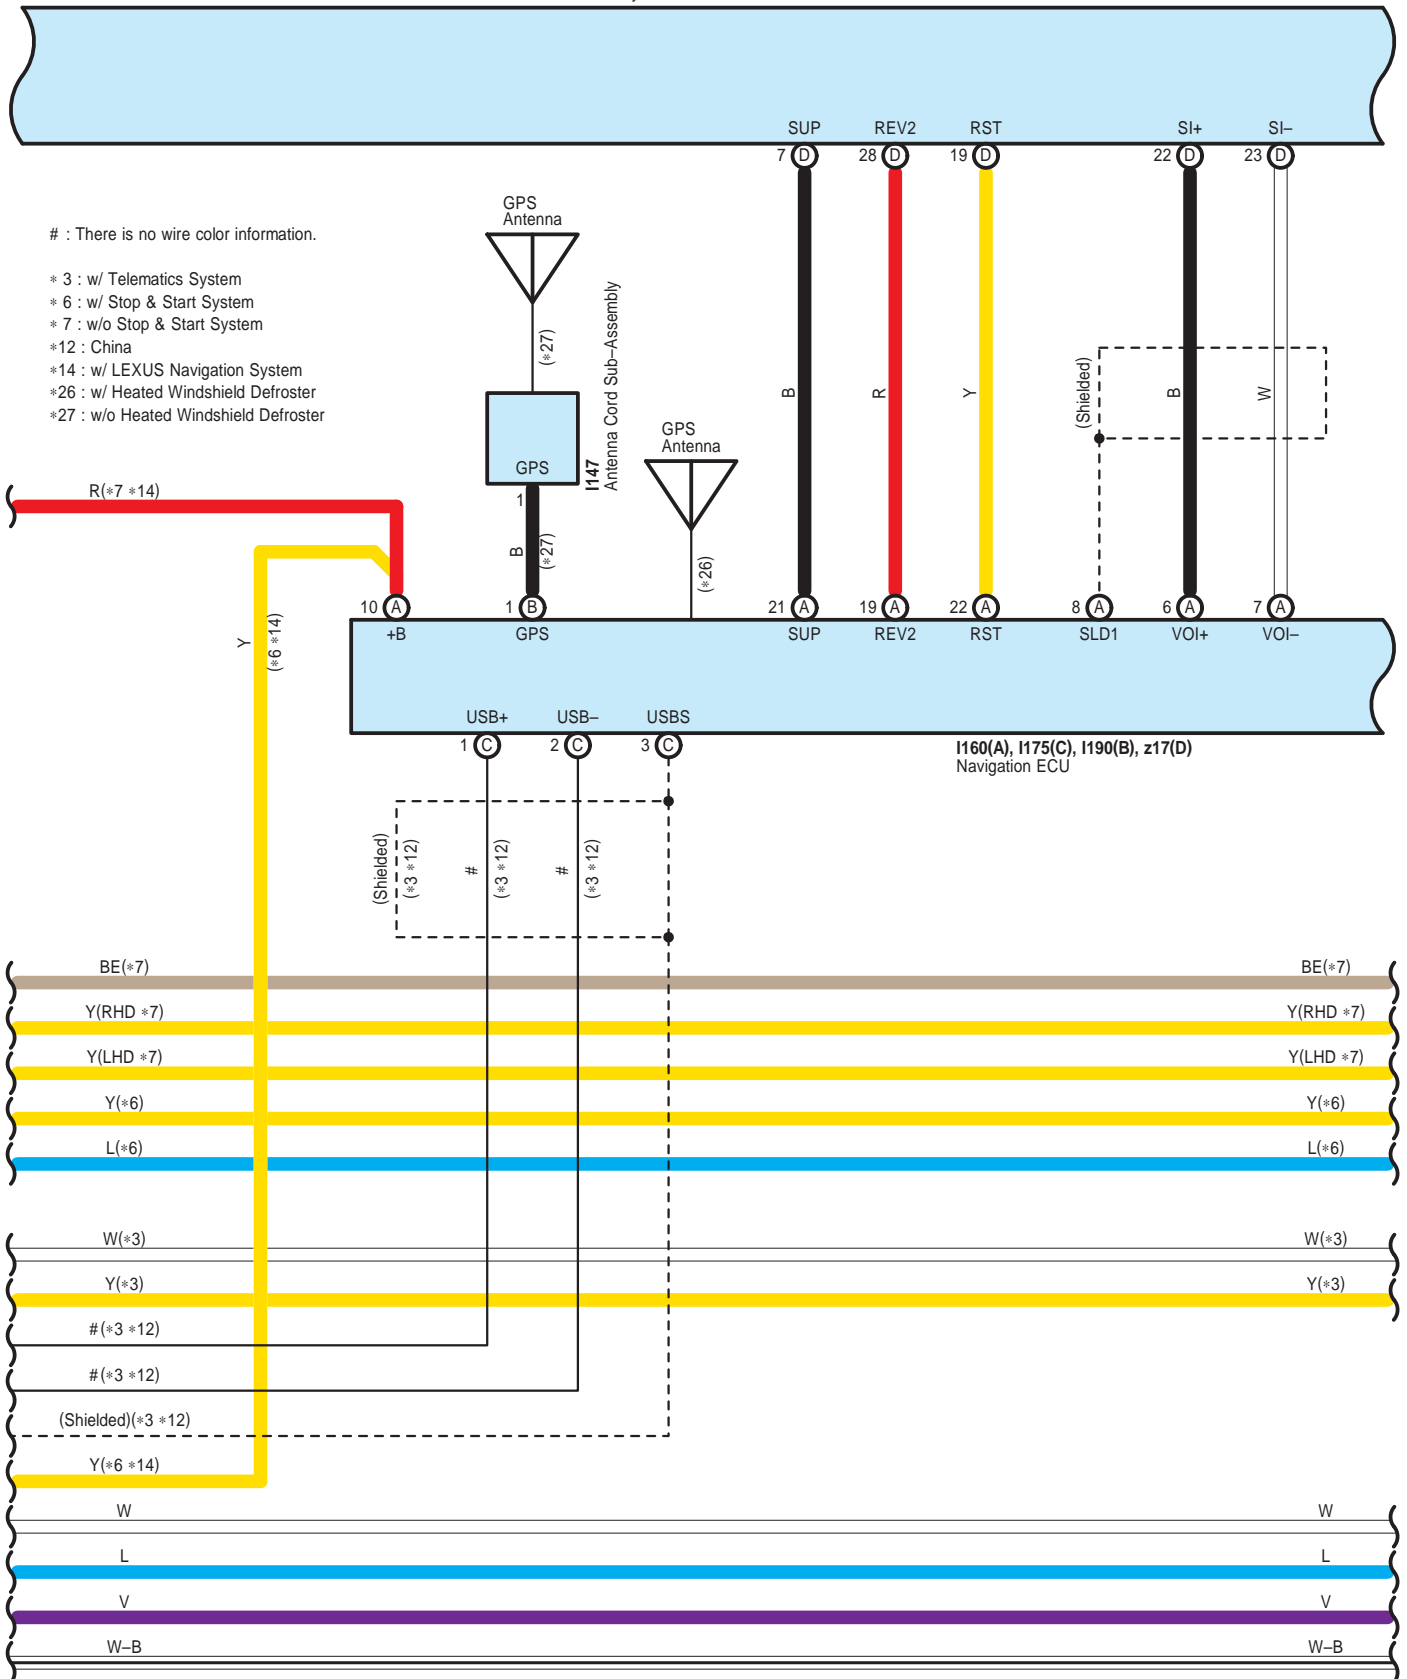

I102(A), I152(B), I153(C), I154(D), I169(E), I170(F), z16(I)
Radio Receiver Assembly