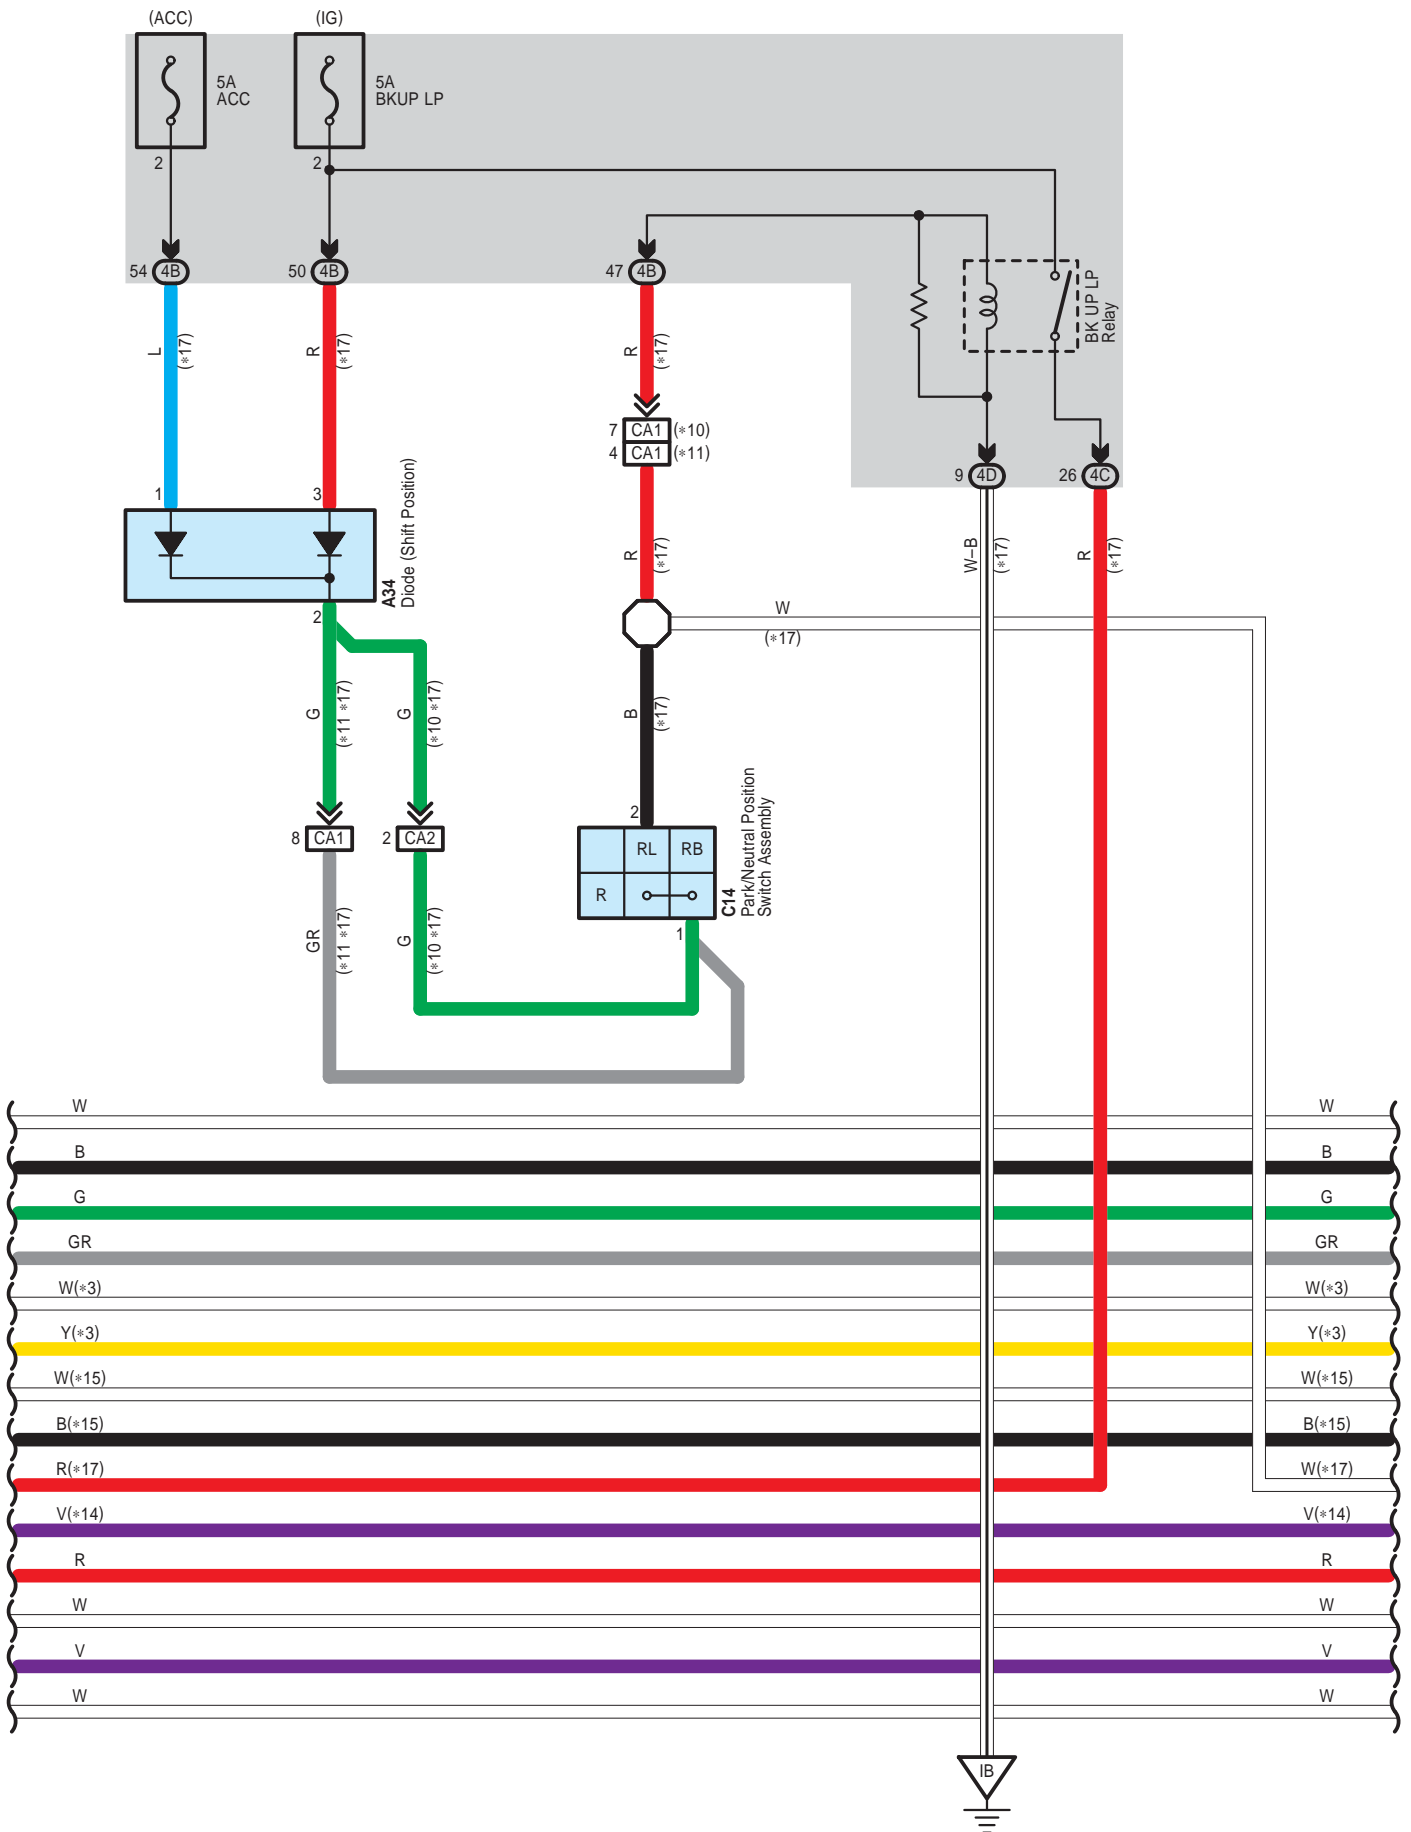

Audio System (Separate Type Amplifier 10 Speaker, 14 Speaker) (From Sep. 2017 Production), Back Guide Monitor System (Separate Type Amplifier 10 Speaker, 14 Speaker) (From Sep. 2017 Production), LEXUS Navigation System (Separate Type Amplifier 10 Speaker, 14 Speaker) (From Sep. 2017 Production)