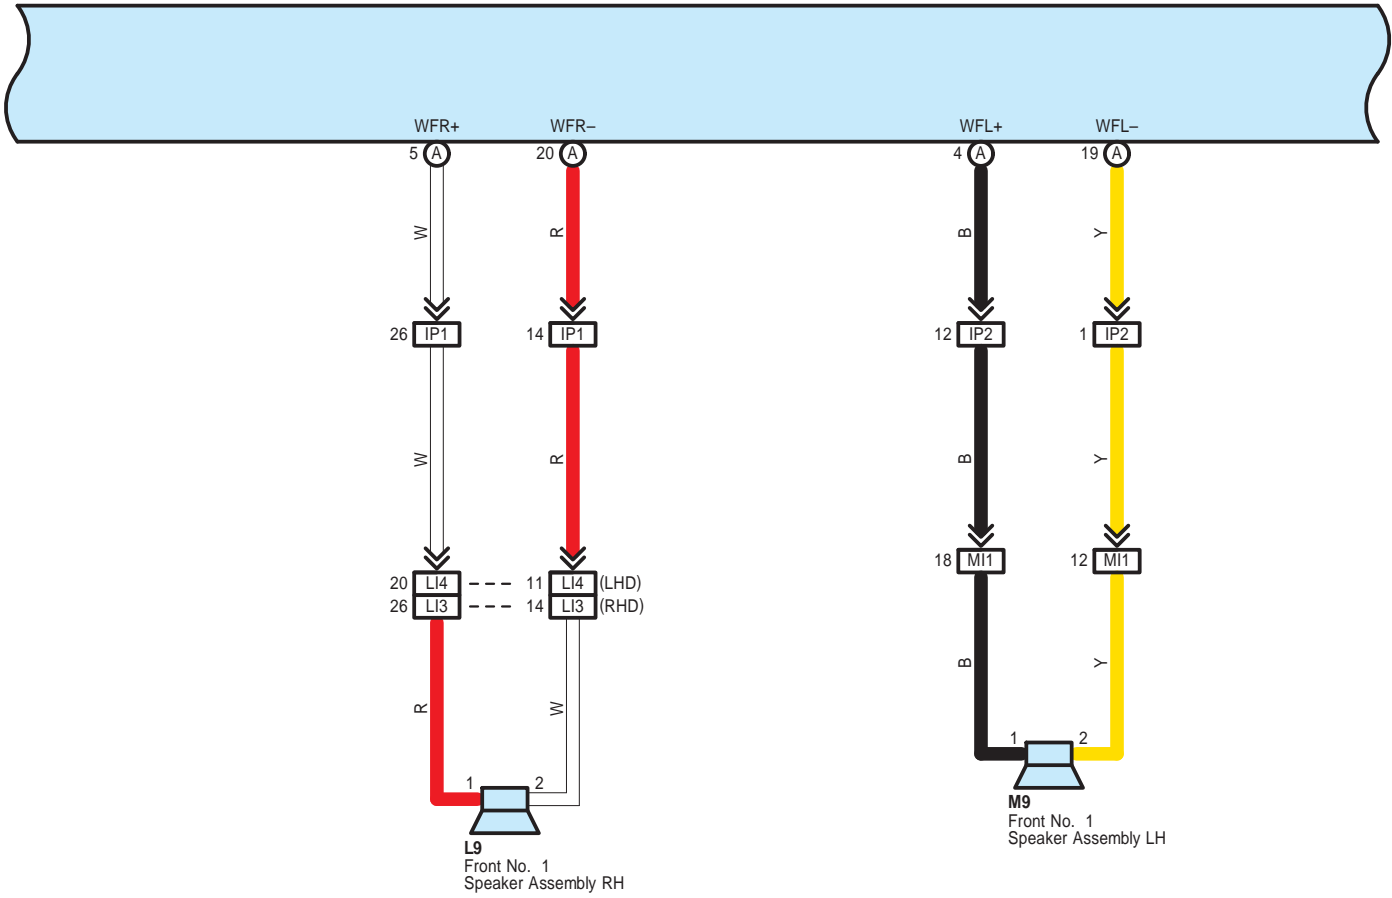

P22(A), P29(B)
Stereo Component Amplifier Assembly

P22(A), P29(B)
Stereo Component Amplifier Assembly