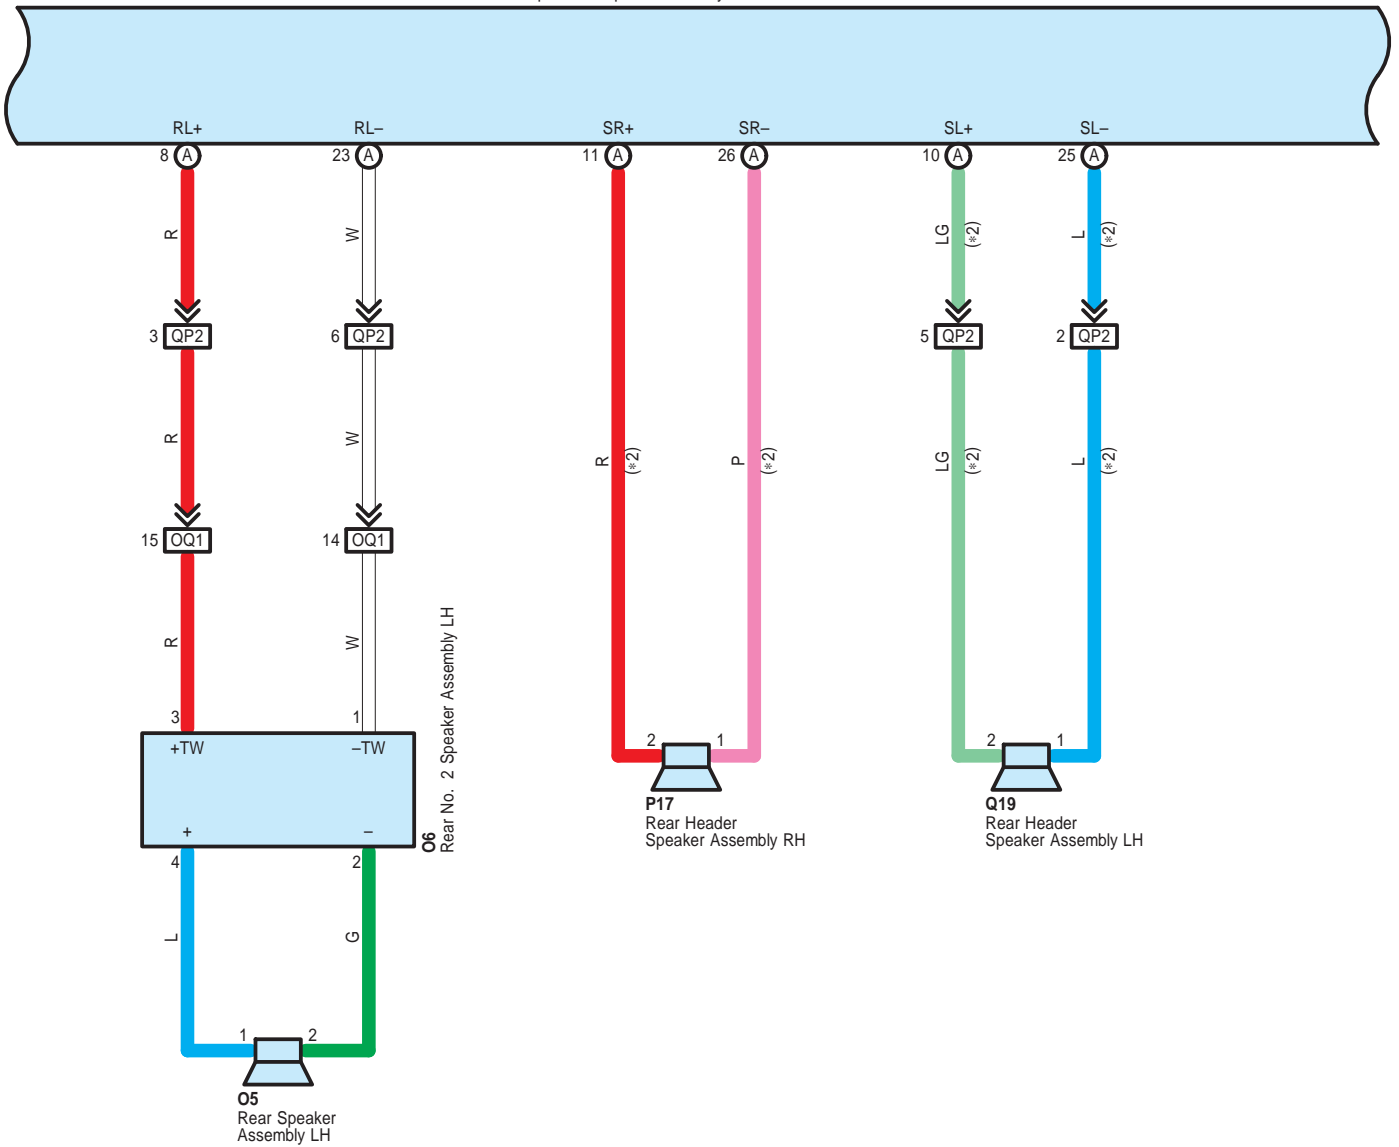

P22(A), P29(B)  
Stereo Component Amplifier Assembly

- \* 2 : 14 Speaker
- \* 6 : w/ Stop & Start System
- \* 7 : w/o Stop & Start System
- \* 10 : 8AR-FTS
- \* 11 : 3ZR-FAE

P22(A), P29(B)  
Stereo Component Amplifier Assembly