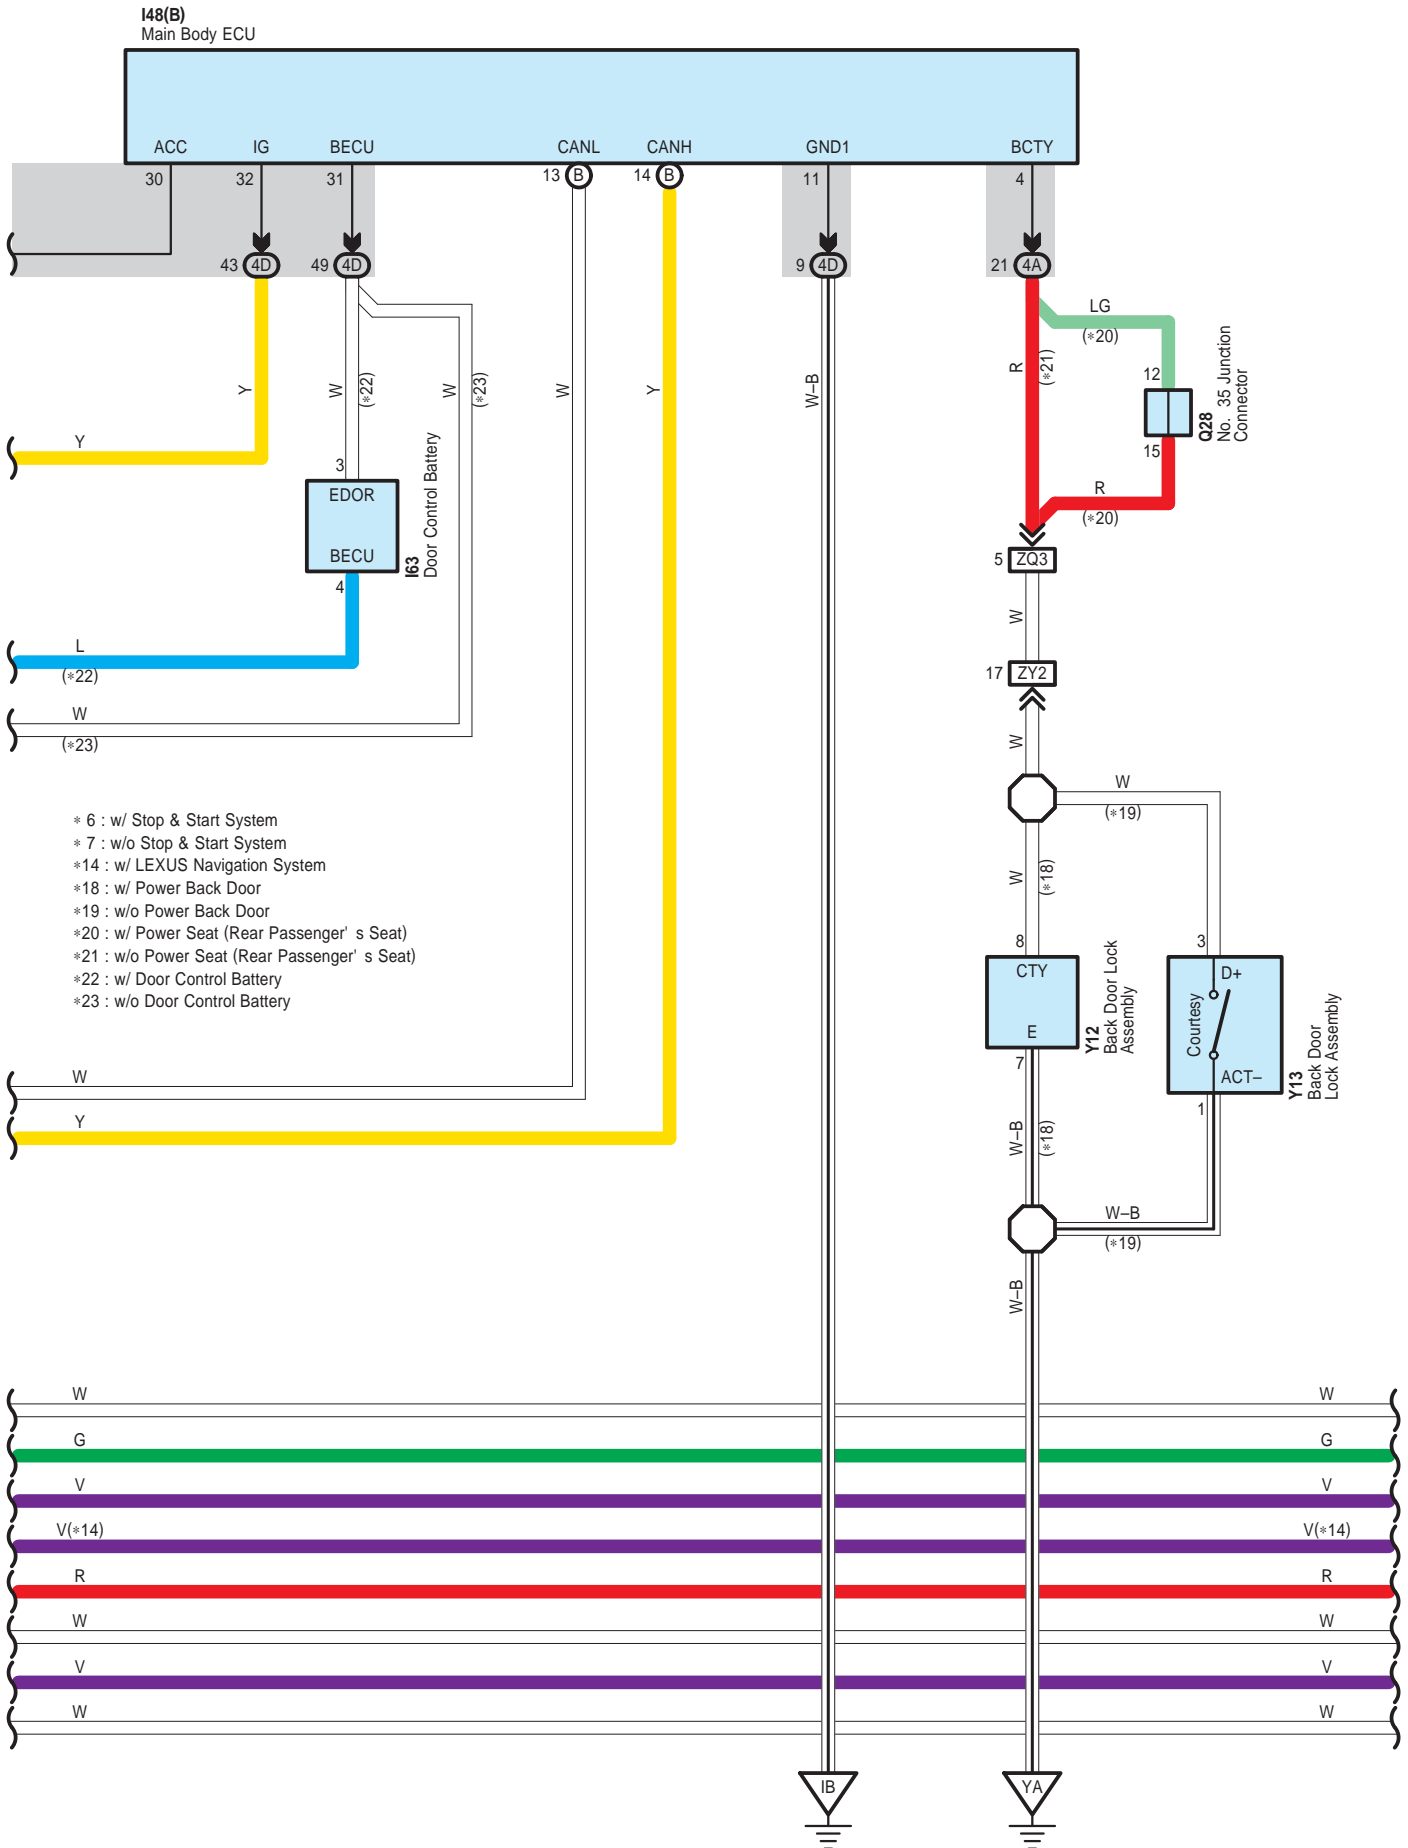

Audio System (Separate Type Amplifier 10 Speaker, 14 Speaker) (From Sep. 2017 Production), Back Guide Monitor System (Separate Type Amplifier 10 Speaker, 14 Speaker) (From Sep. 2017 Production), LEXUS Navigation System (Separate Type Amplifier 10 Speaker, 14 Speaker) (From Sep. 2017 Production)

- 6 : w/ Stop & Start System
- 7 : w/o Stop & Start System
- *14 : w/ LEXUS Navigation System
- *18 : w/ Power Back Door
- *19 : w/o Power Back Door
- *20 : w/ Power Seat (Rear Passenger' s Seat)
- *21 : w/o Power Seat (Rear Passenger' s Seat)
- *22 : w/ Door Control Battery
- *23 : w/o Door Control Battery