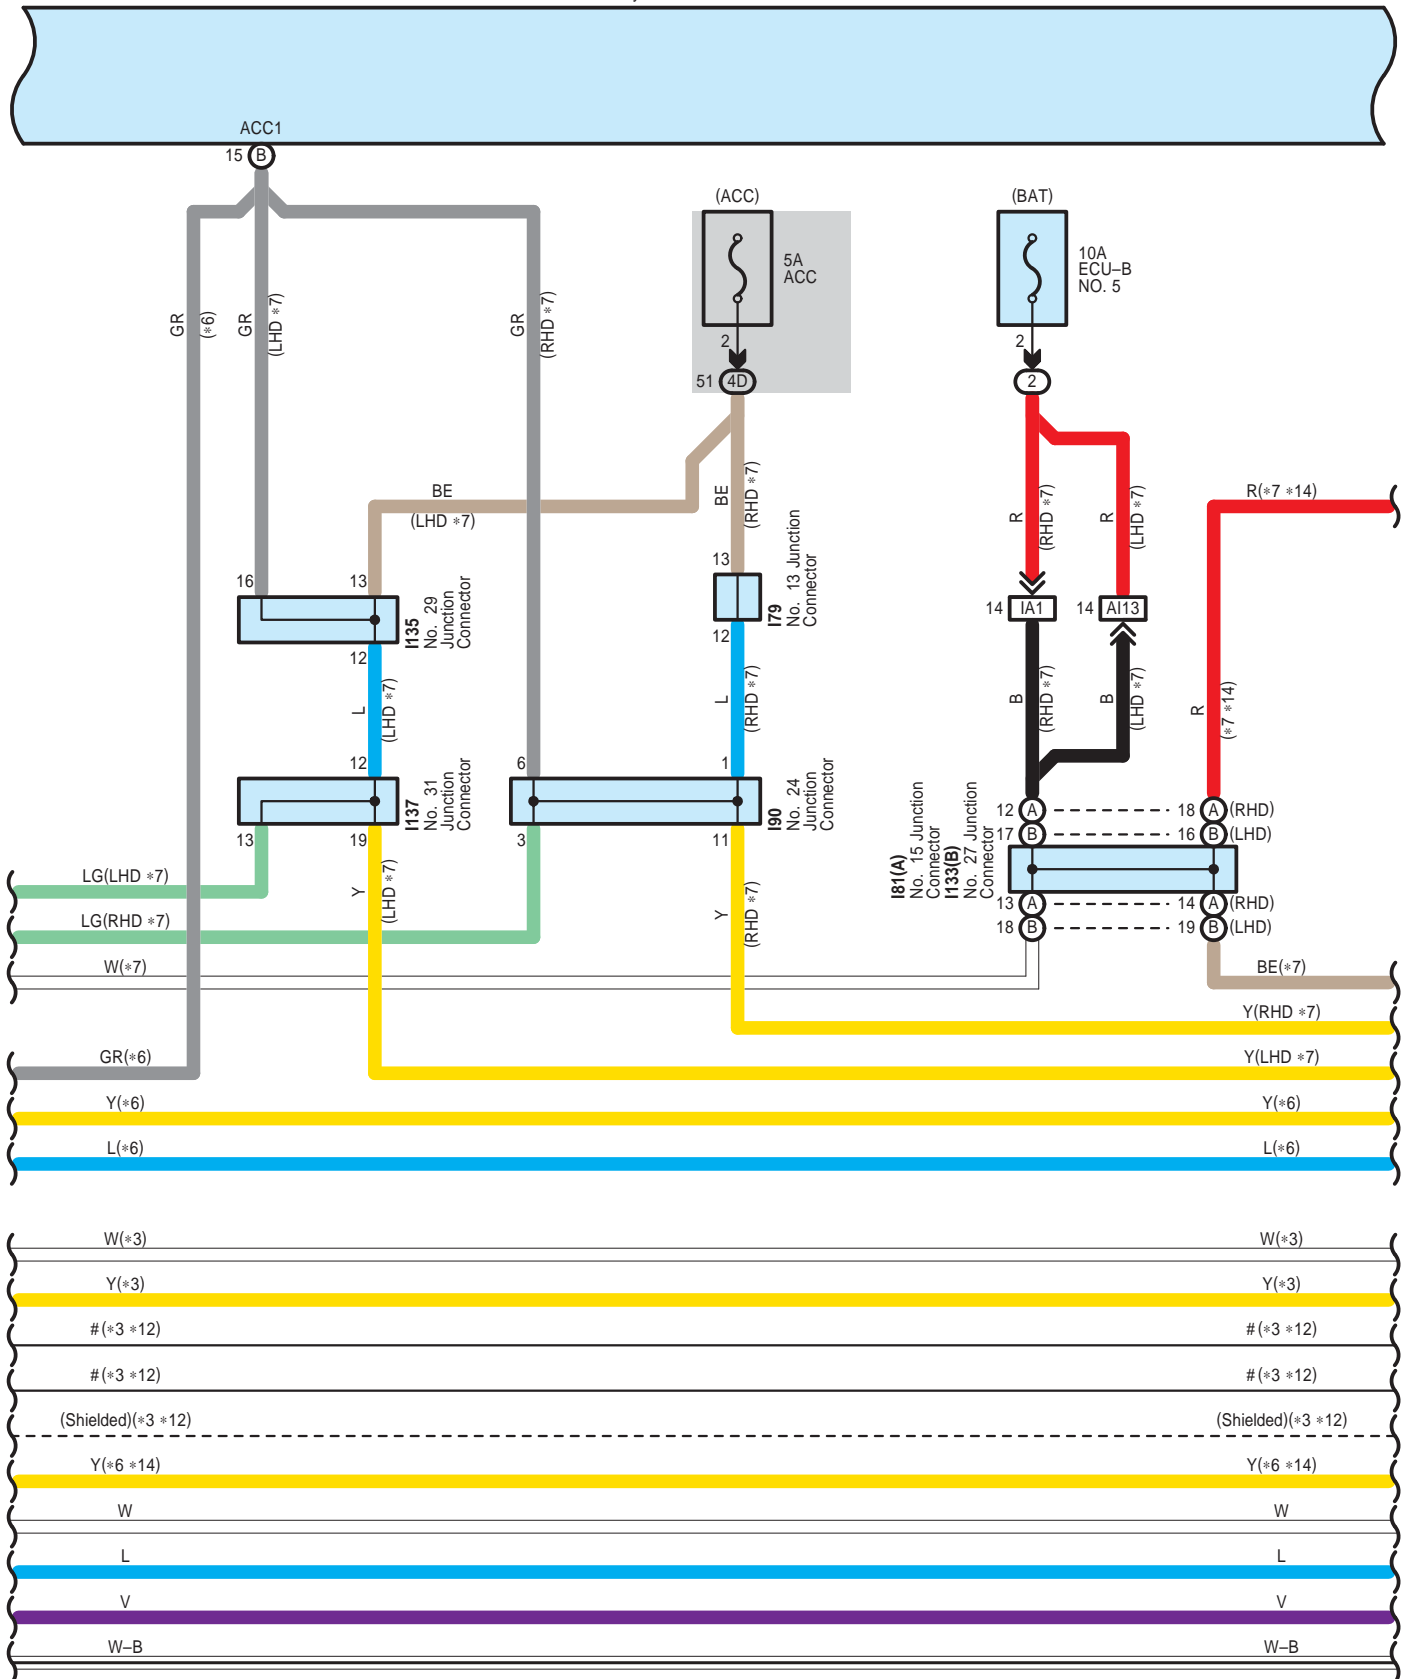

I102(A), I152(B), I153(C), I154(D), I169(E), I170(F), z16(I)
Radio Receiver Assembly