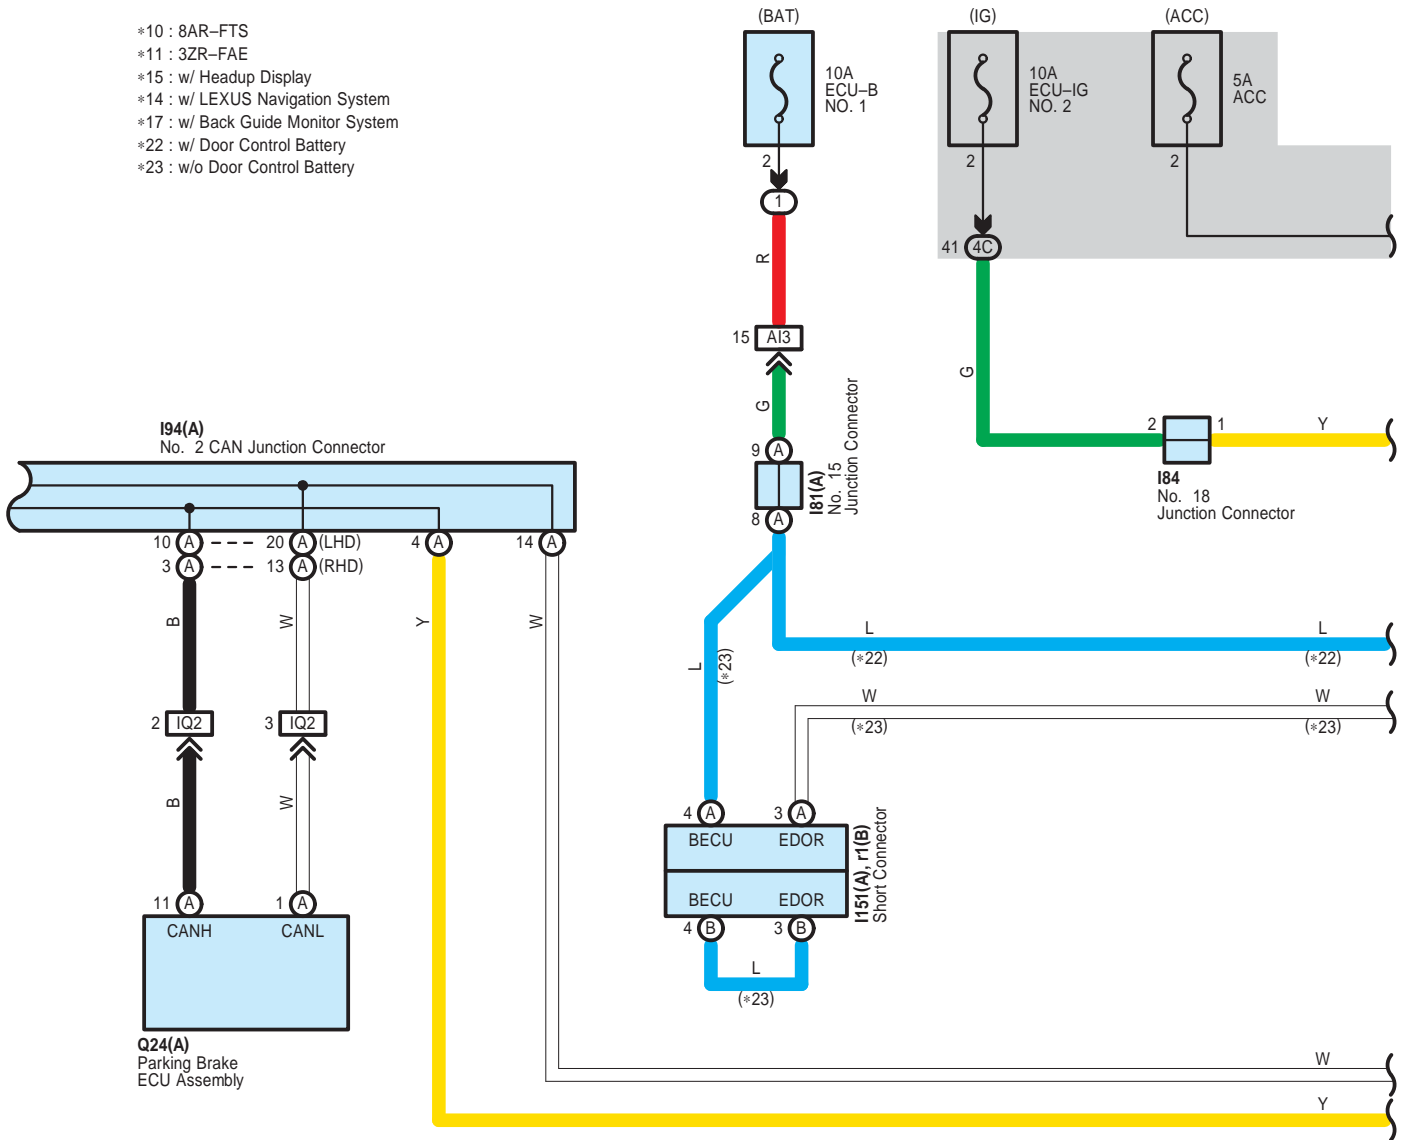

Audio System (Separate Type Amplifier 10 Speaker, 14 Speaker) (From Sep. 2017 Production), Back Guide Monitor System (Separate Type Amplifier 10 Speaker, 14 Speaker) (From Sep. 2017 Production), LEXUS Navigation System (Separate Type Amplifier 10 Speaker, 14 Speaker) (From Sep. 2017 Production)

- *10 : 8AR-FTS
- *11 : 3ZR-FAE
- *15 : w/ Headup Display
- *14 : w/ LEXUS Navigation System
- *17 : w/ Back Guide Monitor System
- *22 : w/ Door Control Battery
- *23 : w/o Door Control Battery