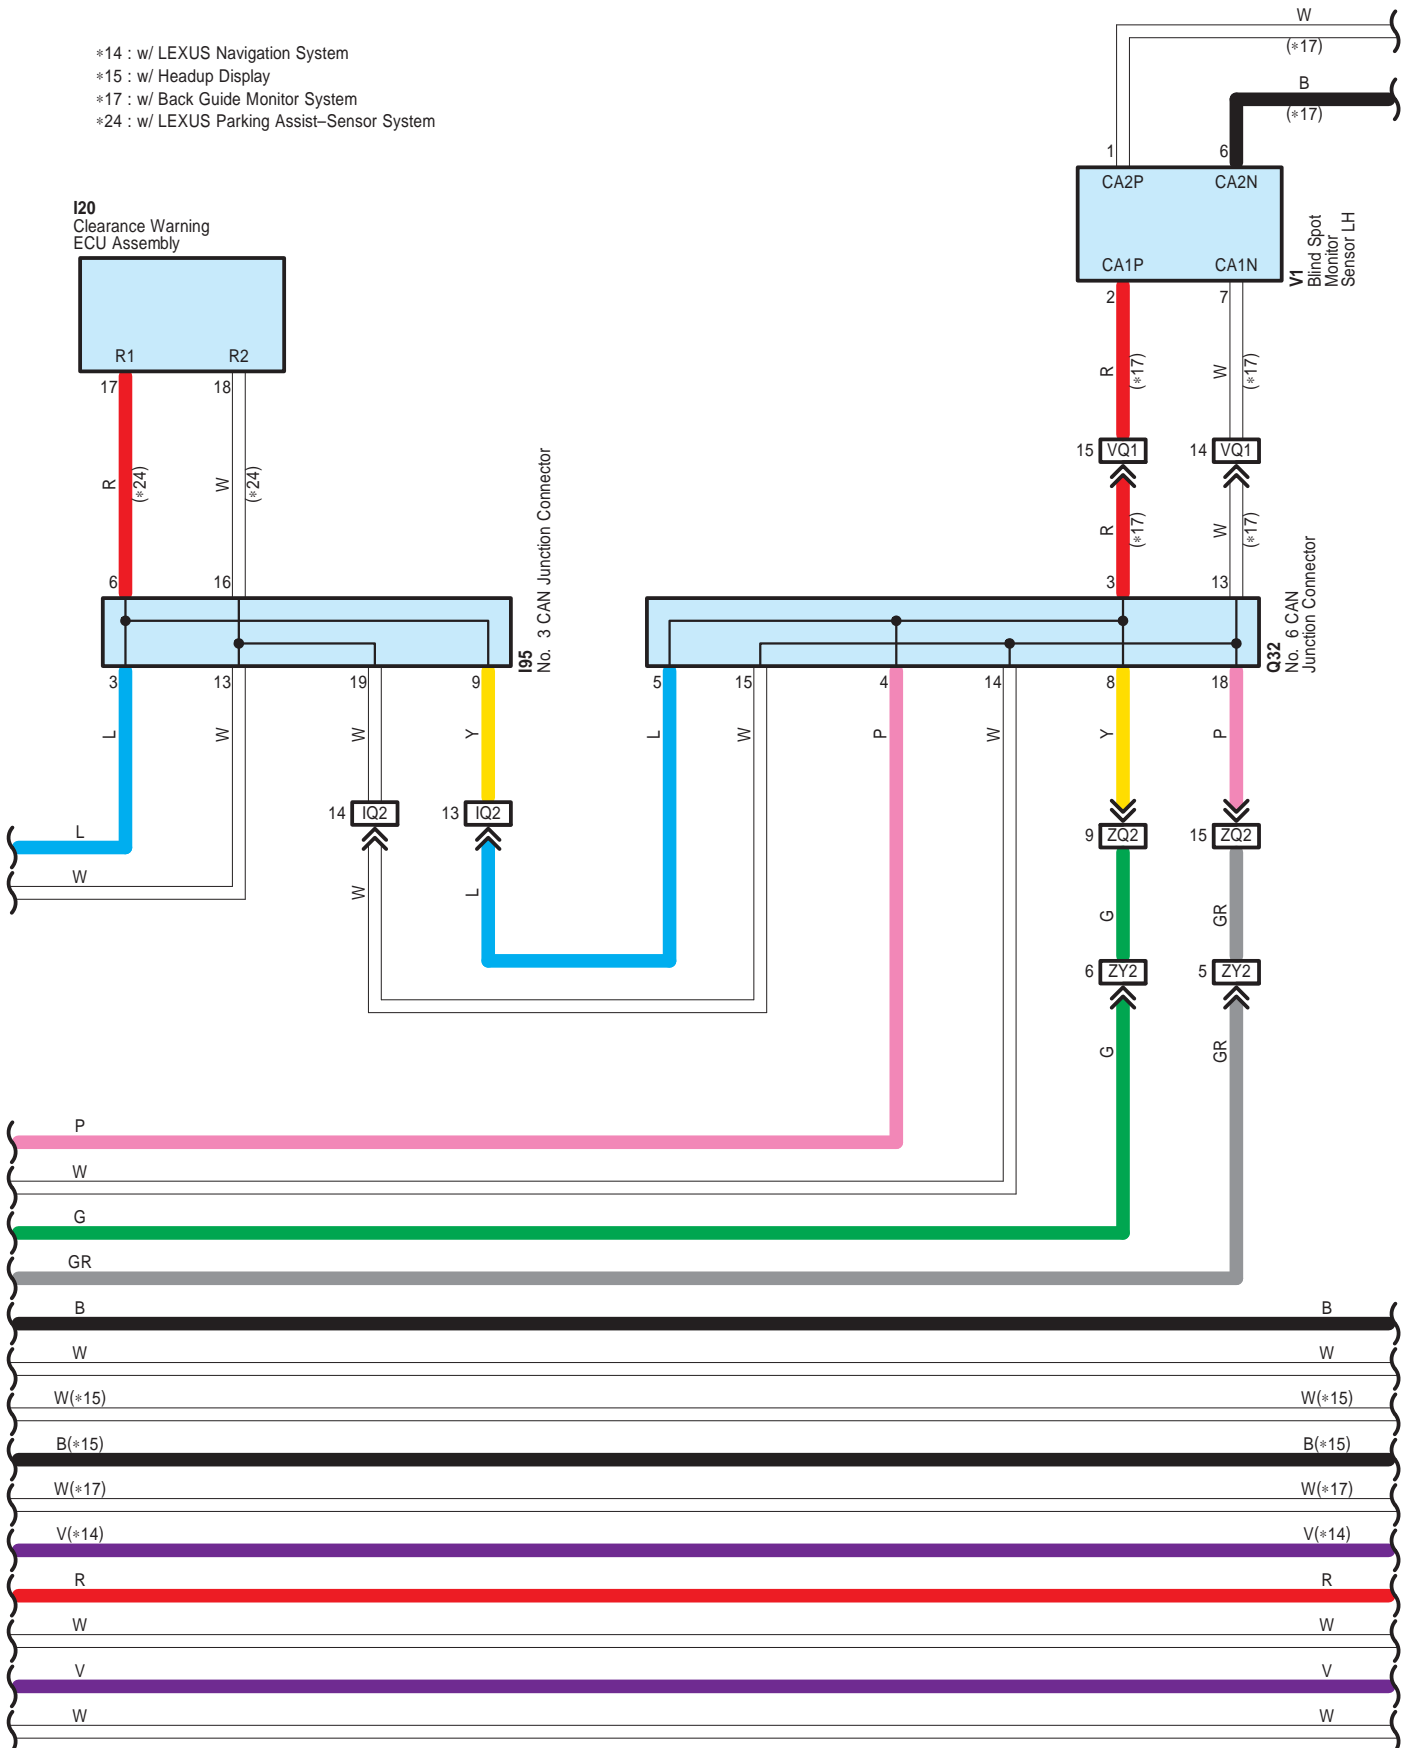

- *14 : w/ LEXUS Navigation System
- *15 : w/ Headup Display
- *17 : w/ Back Guide Monitor System
- *24 : w/ LEXUS Parking Assist-Sensor System