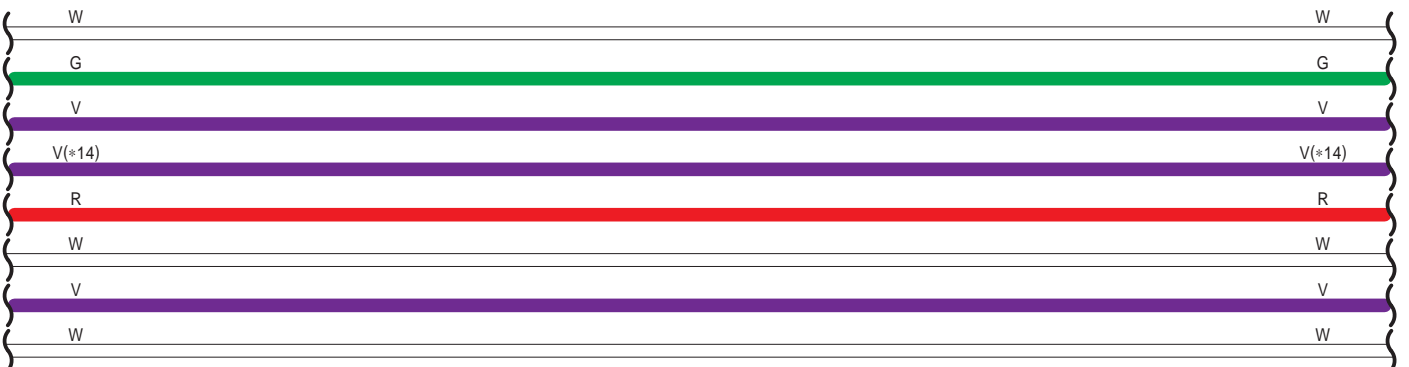

Audio System (Separate Type Amplifier 10 Speaker, 14 Speaker) (From Sep. 2017 Production), Back Guide Monitor System (Separate Type Amplifier 10 Speaker, 14 Speaker) (From Sep. 2017 Production), LEXUS Navigation System (Separate Type Amplifier 10 Speaker, 14 Speaker) (From Sep. 2017 Production)

- *10 : 8AR-FTS
- *11 : 3ZR-FAE
- *15 : w/ Headup Display
- *14 : w/ LEXUS Navigation System
- *17 : w/ Back Guide Monitor System
- *22 : w/ Door Control Battery
- *23 : w/o Door Control Battery