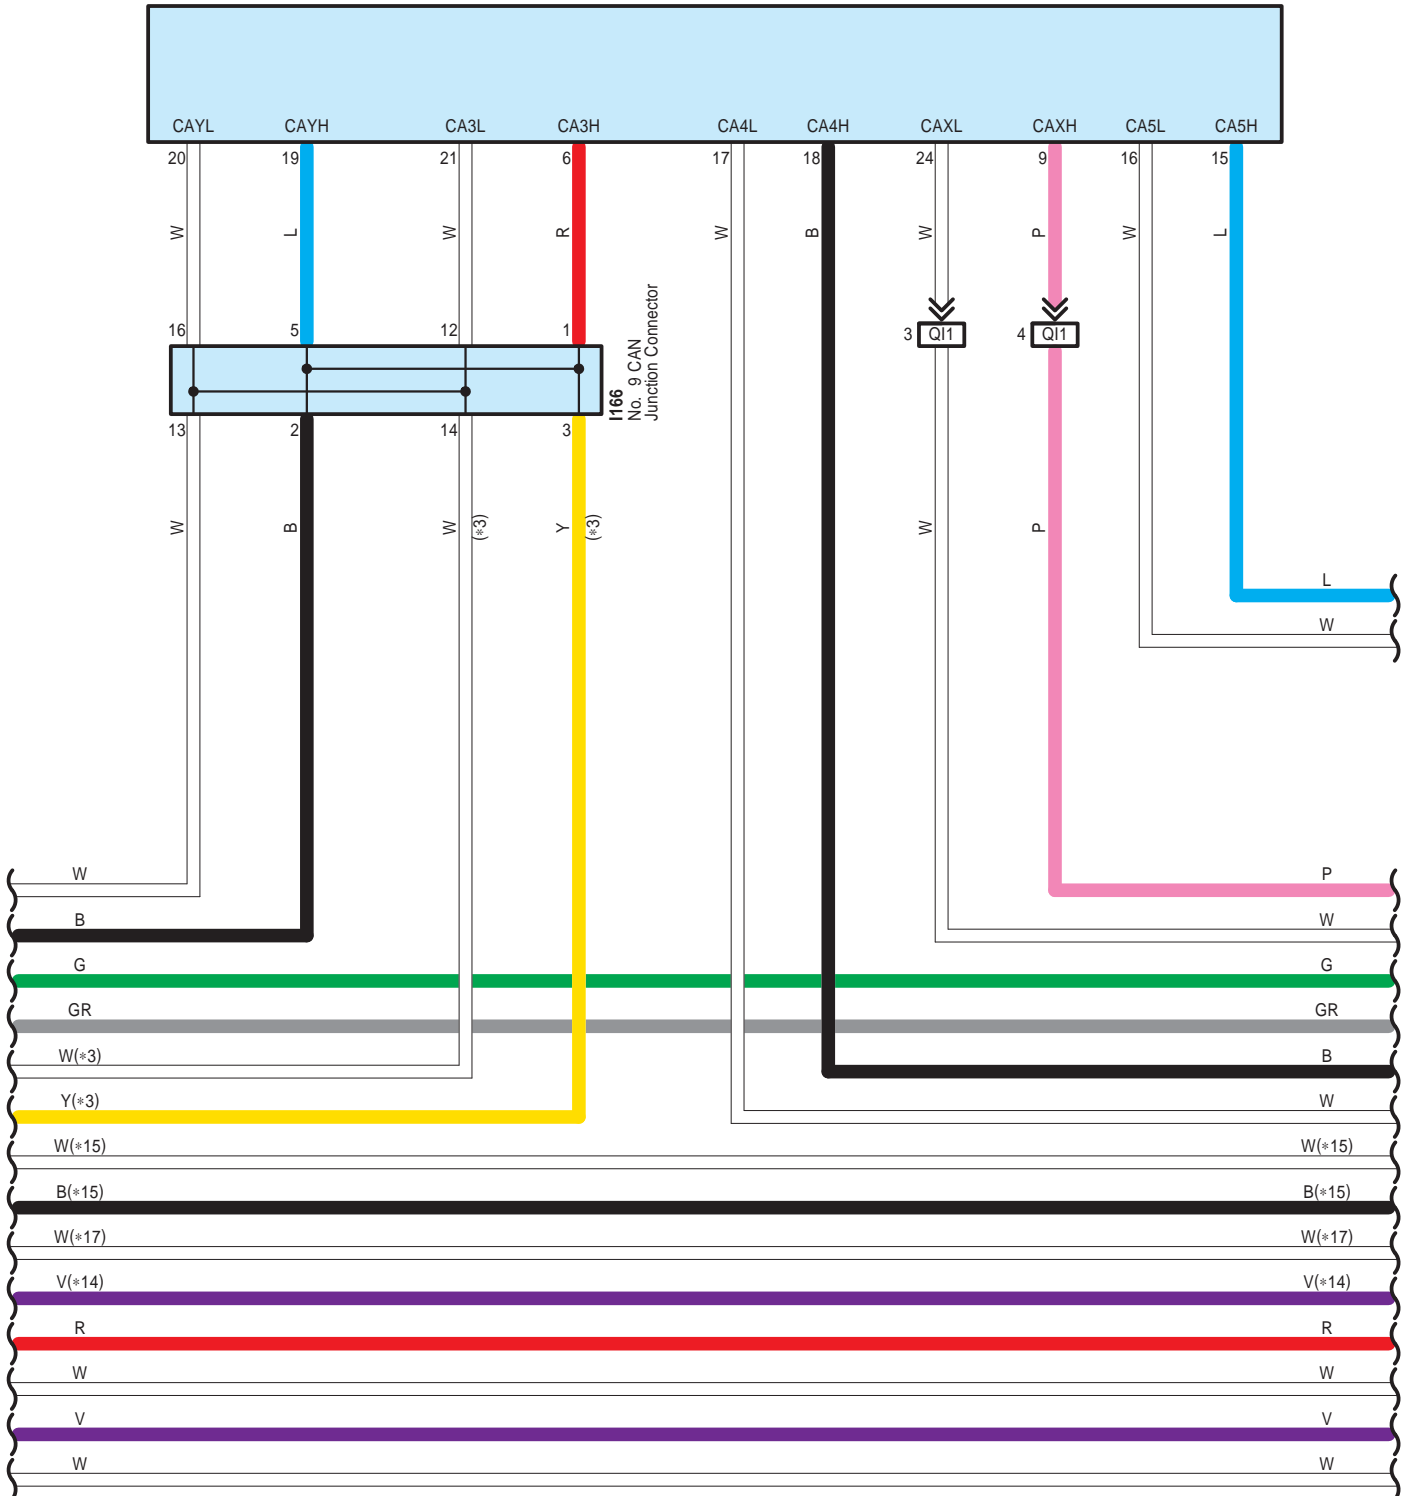

- *10 : 8AR-FTS
- *11 : 3ZR-FAE
- 3 : w/ Telematics System
- *14 : w/ LEXUS Navigation System
- *15 : w/ Headup Display
- *17 : w/ Back Guide Monitor System

I164
Network Gateway ECU