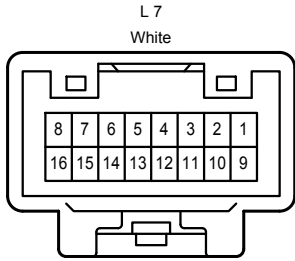

Position of Parts in Body

Position of Parts in Body

- L 1 Front Door Lock Assembly RH
- L 2 Front Courtesy Light Assembly RH
- L 4 Front Power Window Regulator Switch Assembly RH
- L 5 Door Control Switch Assembly
- L 6 Front No. 1 Speaker Assembly RH
- L 7 Outer Rear View Mirror Assembly RH
- L 8 Front Door Ambient Light RH (No. 1 Interior Illumination Light Assembly)
- L 9 Front Power Window Regulator Motor Assembly RH
- L 10 Outer Mirror Control ECU Assembly RH
- L 11 Seat Memory Switch RH
- L 12 Front Electrical Key Antenna RH

- M 1 Front Door Lock Assembly LH
- M 2 Front Courtesy Light Assembly LH
- M 4 Multiplex Network Master Switch Assembly
- M 5 Front No. 1 Speaker Assembly LH
- M 6 Outer Rear View Mirror Assembly LH
- M 7 Front Door Ambient Light LH (No. 1 Interior Illumination Light Assembly)
- M 8 Front Power Window Regulator Motor Assembly LH
- M 9 Outer Mirror Control ECU Assembly LH
- M 10 Seat Memory Switch LH
- M 11 Front Electrical Key Antenna LH

- N 1 Rear Door Lock Assembly RH
- N 2 Rear Power Window Regulator Motor Assembly RH
- N 3 Rear Door Ambient Light RH (No. 1 Interior Illumination Light Assembly)
- N 4 Rear Power Window Regulator Switch Assembly RH
- N 5 Rear Courtesy Light Assembly RH
- N 6 Rear Speaker Assembly RH
- N 7 Rear No. 2 Speaker Assembly RH
- N 8 Rear Electrical Key Antenna RH

Position of Parts in Body

Position of Parts in Body