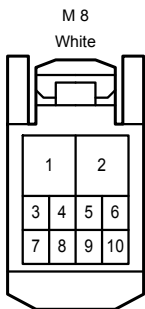

Position of Parts in Body

Position of Parts in Body

- L 1 Front Door Lock Assembly RH
- L 2 Front Courtesy Light Assembly RH
- L 4 Front Power Window Regulator Switch Assembly RH
- L 5 Door Control Switch Assembly
- L 6 Front No. 1 Speaker Assembly RH
- L 7 Outer Rear View Mirror Assembly RH
- L 8 Front Door Ambient Light RH (No. 1 Interior Illumination Light Assembly)
- L 9 Front Power Window Regulator Motor Assembly RH
- L 10 Outer Mirror Control ECU Assembly RH
- L 11 Seat Memory Switch RH
- L 12 Front Electrical Key Antenna RH

- M 1 Front Door Lock Assembly LH
- M 2 Front Courtesy Light Assembly LH
- M 4 Multiplex Network Master Switch Assembly
- M 5 Front No. 1 Speaker Assembly LH
- M 6 Outer Rear View Mirror Assembly LH
- M 7 Front Door Ambient Light LH (No. 1 Interior Illumination Light Assembly)
- M 8 Front Power Window Regulator Motor Assembly LH
- M 9 Outer Mirror Control ECU Assembly LH
- M 10 Seat Memory Switch LH
- M 11 Front Electrical Key Antenna LH

- N 1 Rear Door Lock Assembly RH
- N 2 Rear Power Window Regulator Motor Assembly RH
- N 3 Rear Door Ambient Light RH (No. 1 Interior Illumination Light Assembly)
- N 4 Rear Power Window Regulator Switch Assembly RH
- N 5 Rear Courtesy Light Assembly RH
- N 6 Rear Speaker Assembly RH
- N 7 Rear No. 2 Speaker Assembly RH
- N 8 Rear Electrical Key Antenna RH

Position of Parts in Body

Position of Parts in Body