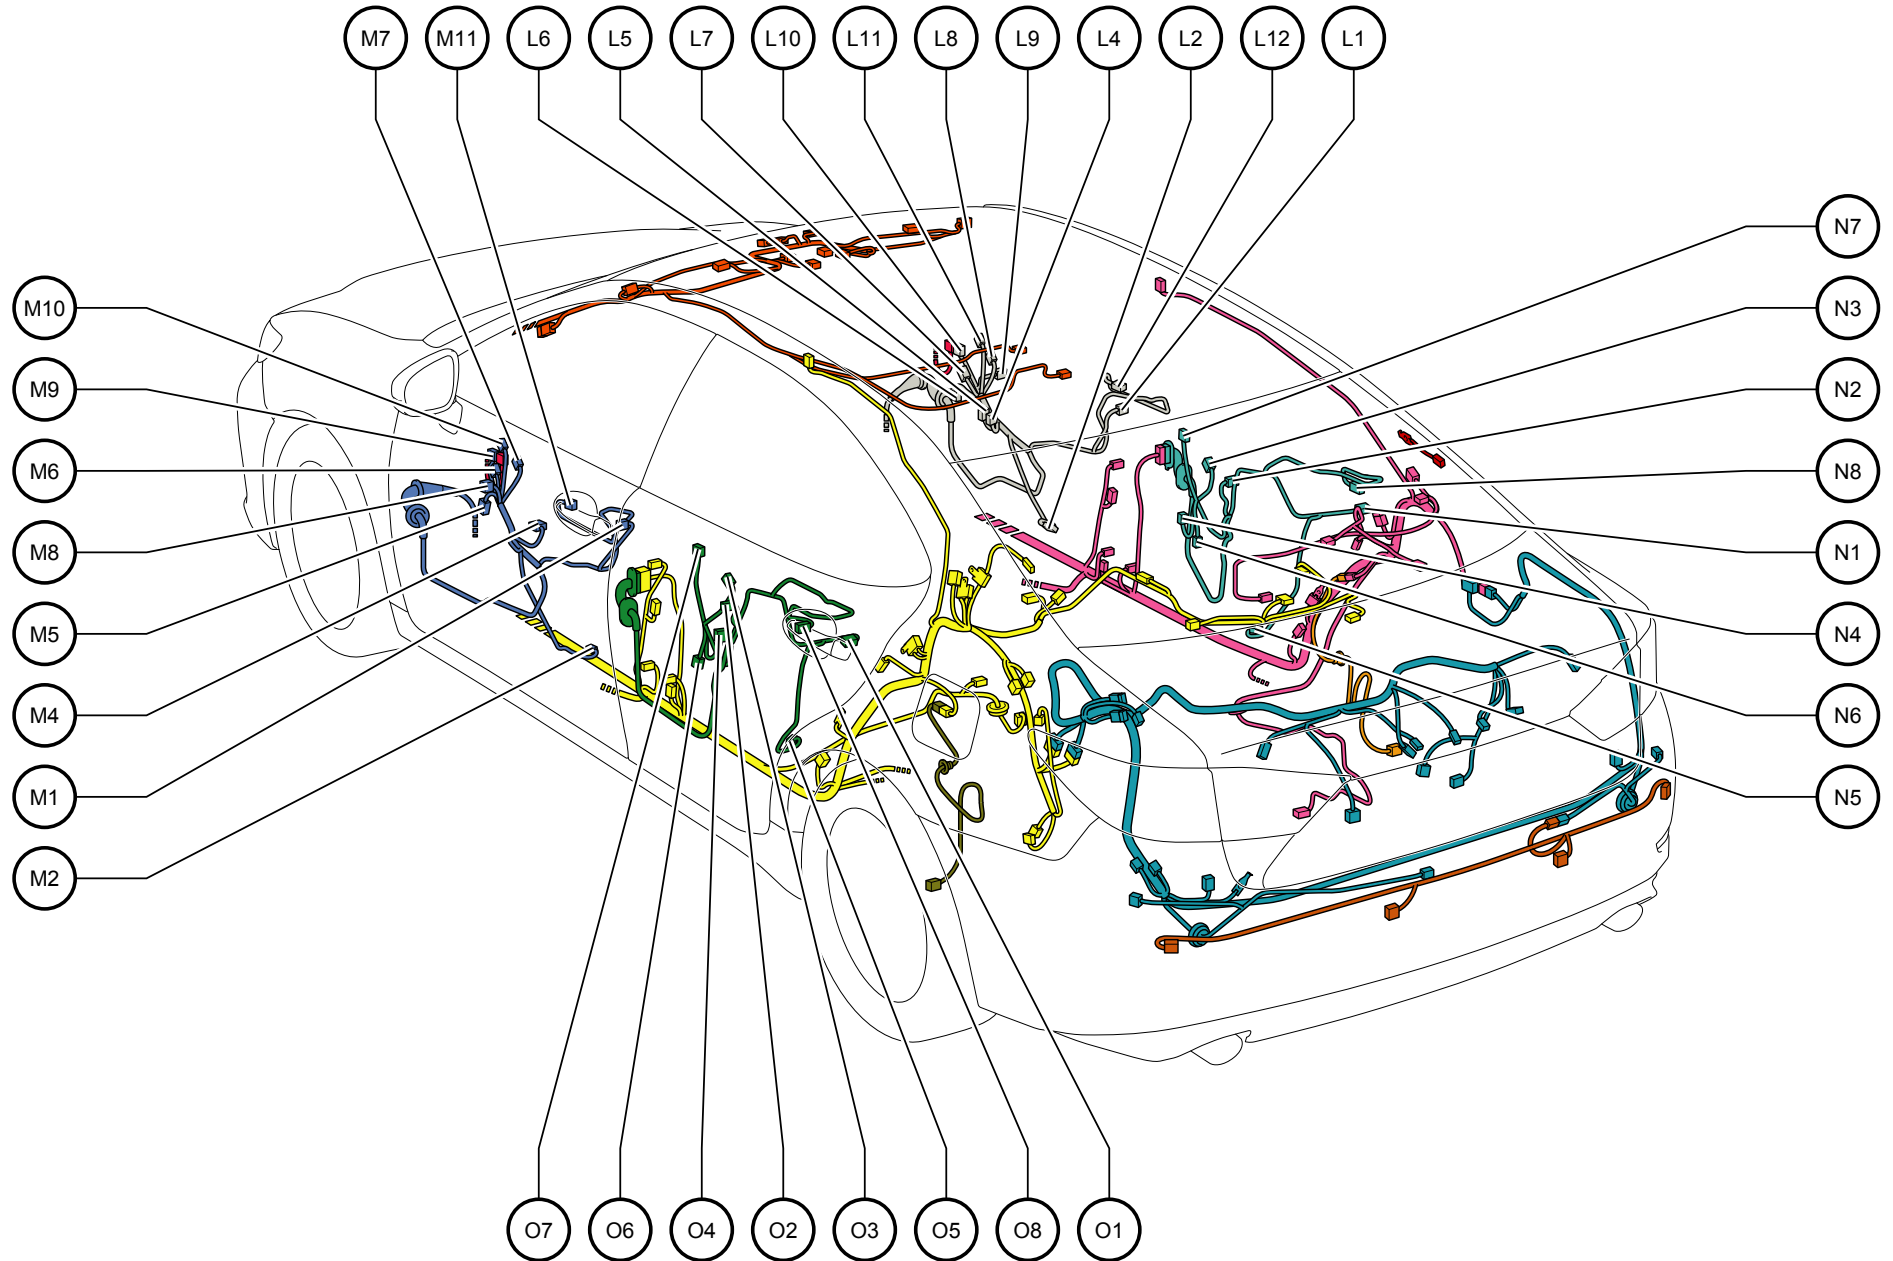

Position of Parts in Body

Position of Parts in Body

- L 1 Front Door Lock Assembly RH
- L 2 Front Courtesy Light Assembly RH
- L 4 Front Power Window Regulator Switch Assembly RH
- L 5 Door Control Switch Assembly
- L 6 Front No. 1 Speaker Assembly RH
- L 7 Outer Rear View Mirror Assembly RH
- L 8 Front Door Ambient Light RH (No. 1 Interior Illumination Light Assembly)
- L 9 Front Power Window Regulator Motor Assembly RH
- L 10 Outer Mirror Control ECU Assembly RH
- L 11 Seat Memory Switch RH
- L 12 Front Electrical Key Antenna RH

- M 1 Front Door Lock Assembly LH
- M 2 Front Courtesy Light Assembly LH
- M 4 Multiplex Network Master Switch Assembly
- M 5 Front No. 1 Speaker Assembly LH
- M 6 Outer Rear View Mirror Assembly LH
- M 7 Front Door Ambient Light LH (No. 1 Interior Illumination Light Assembly)
- M 8 Front Power Window Regulator Motor Assembly LH
- M 9 Outer Mirror Control ECU Assembly LH
- M 10 Seat Memory Switch LH
- M 11 Front Electrical Key Antenna LH

- O 1 Rear Door Lock Assembly LH
- O 2 Rear Power Window Regulator Motor Assembly LH
- O 3 Rear Door Ambient Light LH (No. 1 Interior Illumination Light Assembly)
- O 4 Rear Power Window Regulator Switch Assembly LH
- O 5 Rear Courtesy Light Assembly LH
- O 6 Rear Speaker Assembly LH
- O 7 Rear No. 2 Speaker Assembly LH
- O 8 Rear Electrical Key Antenna LH

Position of Parts in Body

Position of Parts in Body