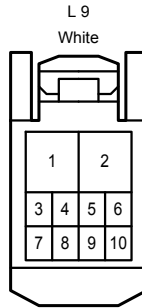

Position of Parts in Body

Position of Parts in Body

- L 1 Front Door Lock Assembly RH
- L 2 Front Courtesy Light Assembly RH
- L 4 Front Power Window Regulator Switch Assembly RH
- L 5 Door Control Switch Assembly
- L 6 Front No. 1 Speaker Assembly RH
- L 7 Outer Rear View Mirror Assembly RH
- L 8 Front Door Ambient Light RH (No. 1 Interior Illumination Light Assembly)
- L 9 Front Power Window Regulator Motor Assembly RH
- L 10 Outer Mirror Control ECU Assembly RH
- L 11 Seat Memory Switch RH
- L 12 Front Electrical Key Antenna RH

- M 1 Front Door Lock Assembly LH
- M 2 Front Courtesy Light Assembly LH
- M 4 Multiplex Network Master Switch Assembly
- M 5 Front No. 1 Speaker Assembly LH
- M 6 Outer Rear View Mirror Assembly LH
- M 7 Front Door Ambient Light LH (No. 1 Interior Illumination Light Assembly)
- M 8 Front Power Window Regulator Motor Assembly LH
- M 9 Outer Mirror Control ECU Assembly LH
- M 10 Seat Memory Switch LH
- M 11 Front Electrical Key Antenna LH

- N 1 Rear Door Lock Assembly RH
- N 2 Rear Power Window Regulator Motor Assembly RH
- N 3 Rear Door Ambient Light RH (No. 1 Interior Illumination Light Assembly)
- N 4 Rear Power Window Regulator Switch Assembly RH
- N 5 Rear Courtesy Light Assembly RH
- N 6 Rear Speaker Assembly RH
- N 7 Rear No. 2 Speaker Assembly RH
- N 8 Rear Electrical Key Antenna RH

Position of Parts in Body

Position of Parts in Body