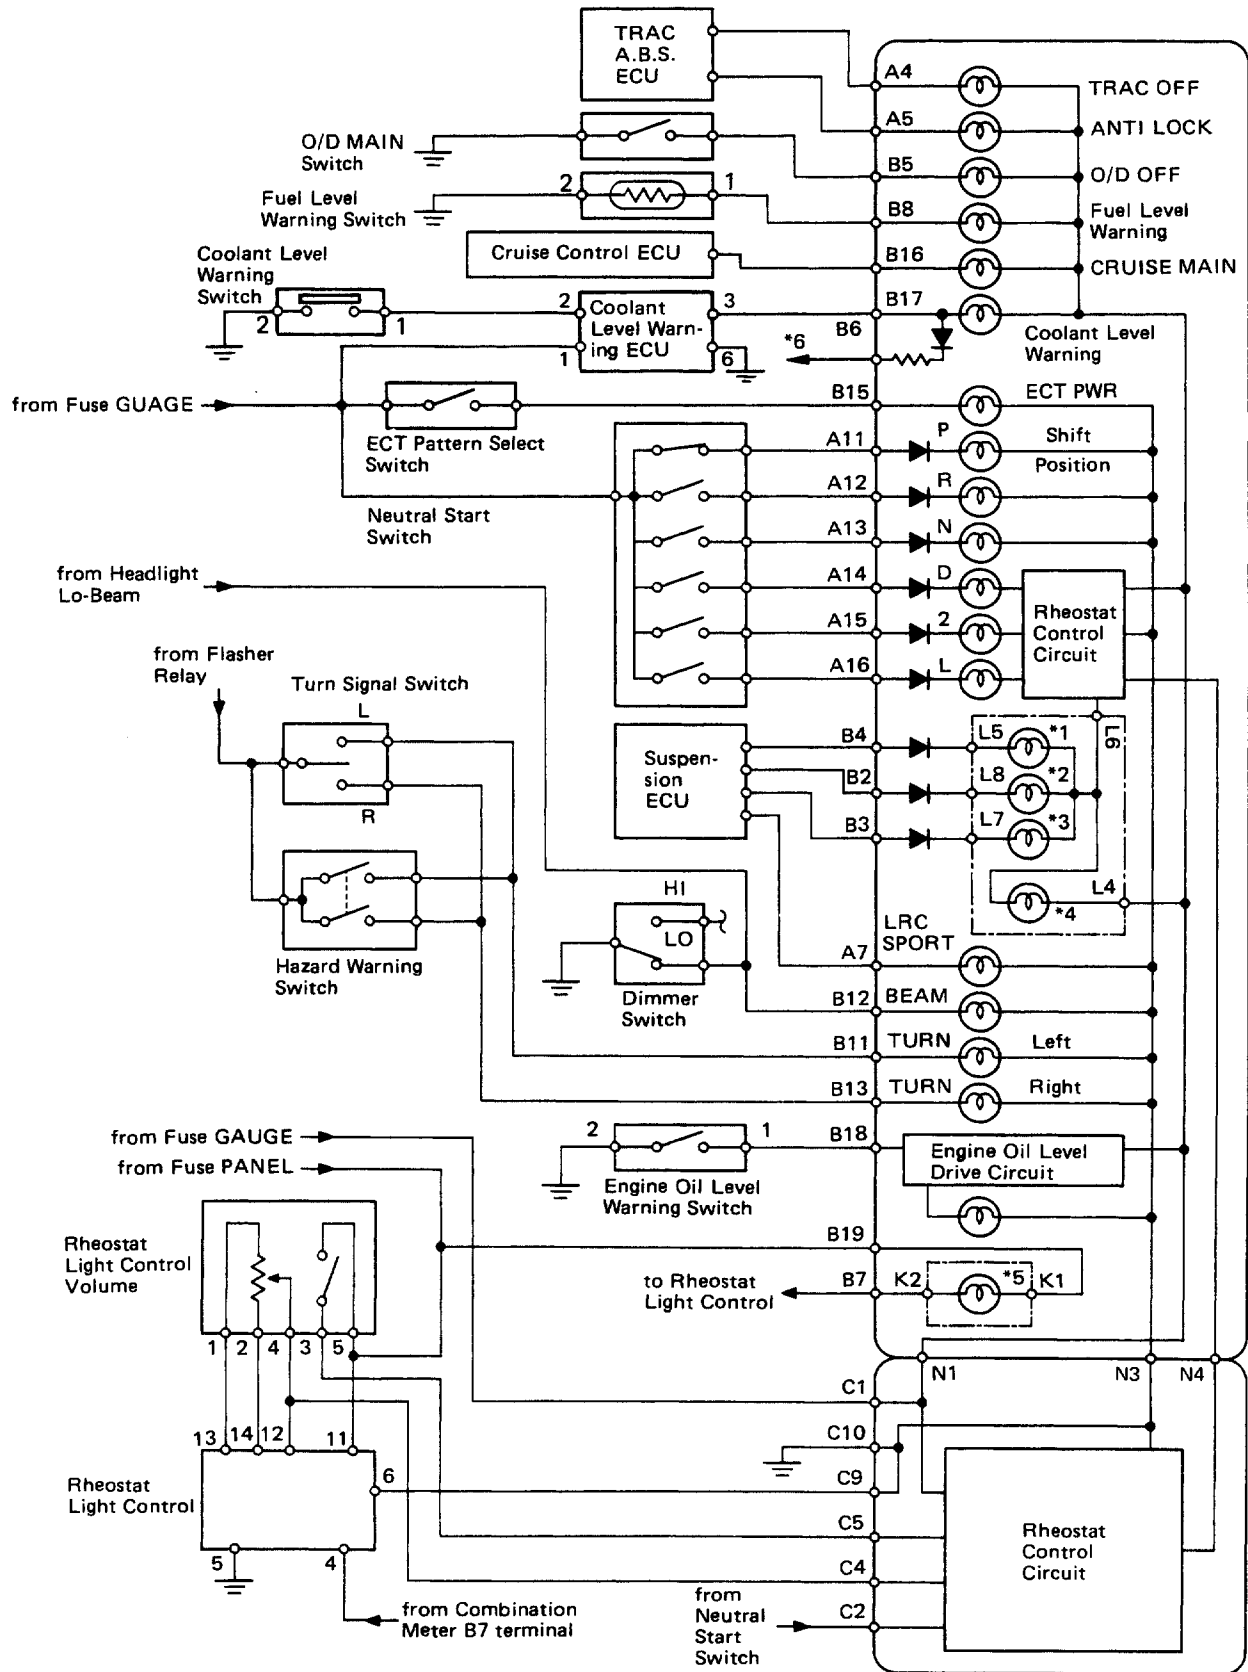

Wiring Diagram

Combination Meter/Meters, Gauges and Illumination

- *1 • A.B.S. and TRAC ECU
- Engine and ECT ECU
- Suspension ECU
- Cruise Control ECU
- *2 Except. Indicator Needle

Wiring Diagram (Cont'd)

Combination Meter/Warning Lights and Indicator Lights

- *1 HEIGHT HI
- *2 HEIGHT LO
- *3 HEIGHT NORM
- *4 HEIGHT Illumination
- *5 Odometer Illumination
- *6 Alternator L terminal

Wiring Diagram (Cont'd)

Meter Cluster/Warning Lights, Rheostat Light Control and Twin Trip Switch

See page BE-109

- *1 • Hazard Warning Switch
- Seat Heater Switch
- TRAC OFF Switch
- O/D OFF Switch
- ECT Pattern Select Switch
- Height Control Switch
- Audio Illumination Light
- A/C ECU
- Front Cigarette Lighter