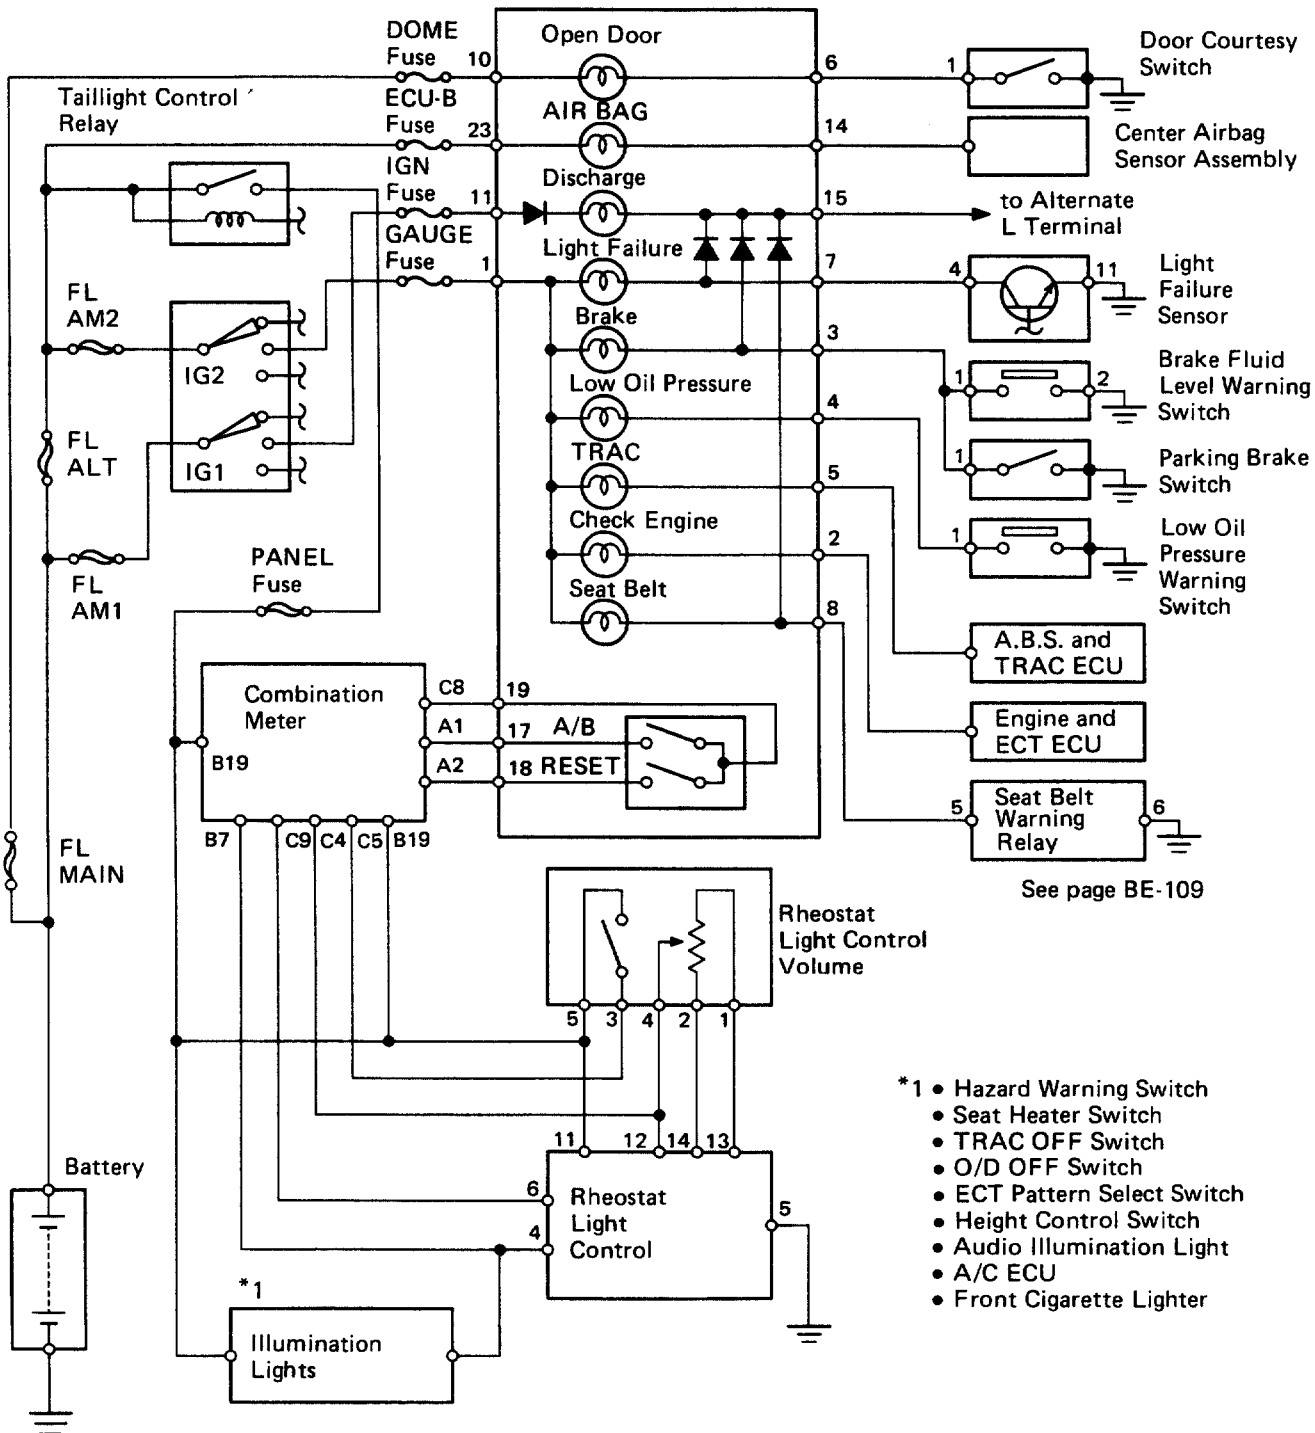

Wiring Diagram

Combination Meter/Meters, Gauges and Illumination

- *1 • A.B.S. and TRAC ECU
- Engine and ECT ECU
- Suspension ECU
- Cruise Control ECU
- *2 Except. Indicator Needle

Wiring Diagram (Cont'd)

Combination Meter/Warning Lights and Indicator Lights

- *1 HEIGHT HI
- *2 HEIGHT LO
- *3 HEIGHT NORM
- *4 HEIGHT Illumination
- *5 Odometer Illumination
- *6 Alternator L terminal

Wiring Diagram (Cont'd)

Meter Cluster/Warning Lights, Rheostat Light Control and Twin Trip Switch

See page BE-109

- *1 • Hazard Warning Switch
- Seat Heater Switch
- TRAC OFF Switch
- O/D OFF Switch
- ECT Pattern Select Switch
- Height Control Switch
- Audio Illumination Light
- A/C ECU
- Front Cigarette Lighter