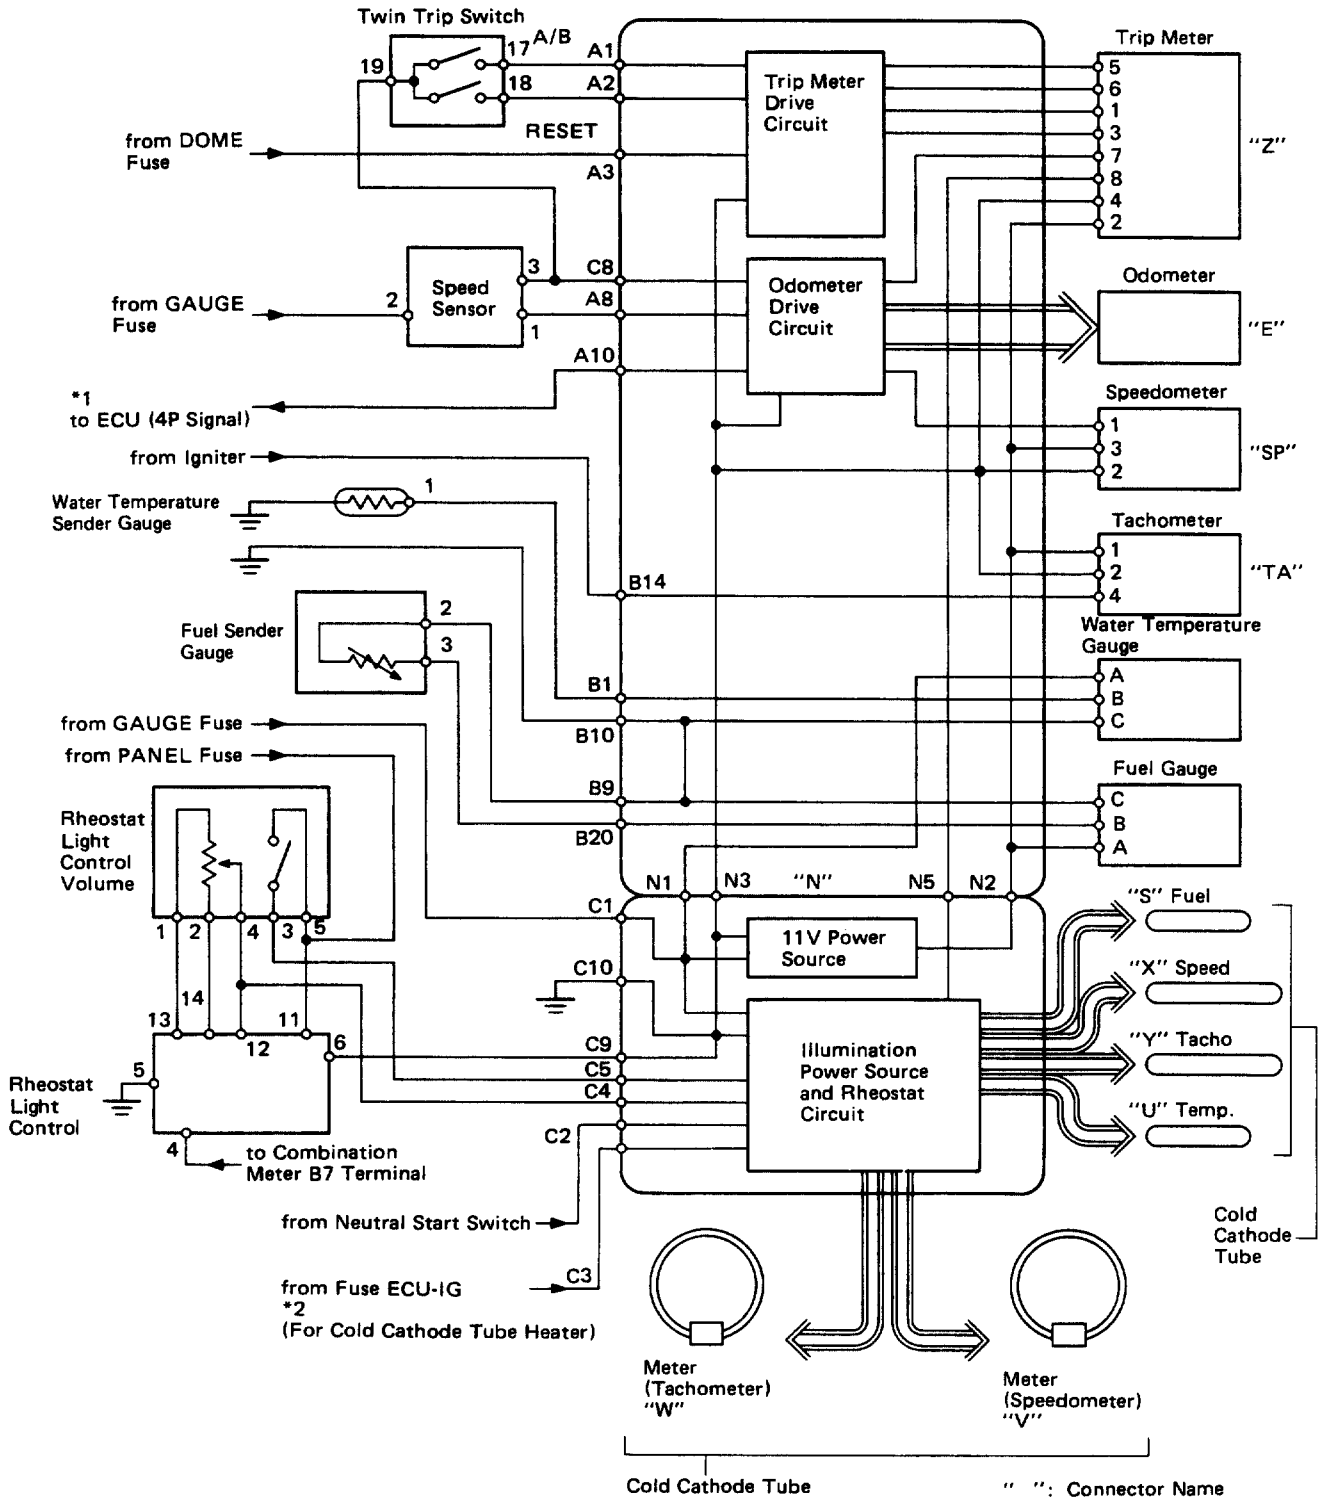

Wiring Diagram

Combination Meter/Meters, Gauges and Illumination

- *1 • A.B.S. and TRAC ECU
- Engine and ECT ECU
- Suspension ECU
- Cruise Control ECU
- *2 Except. Indicator Needle

Wiring Diagram (Cont'd)

Combination Meter/Warning Lights and Indicator Lights

- *1 HEIGHT HI
- *2 HEIGHT LO
- *3 HEIGHT NORM
- *4 HEIGHT Illumination
- *5 Odometer Illumination
- *6 Alternator L terminal

Wiring Diagram (Cont'd)

Meter Cluster/Warning Lights, Rheostat Light Control and Twin Trip Switch

See page BE-109

- *1 • Hazard Warning Switch
- Seat Heater Switch
- TRAC OFF Switch
- O/D OFF Switch
- ECT Pattern Select Switch
- Height Control Switch
- Audio Illumination Light
- A/C ECU
- Front Cigarette Lighter