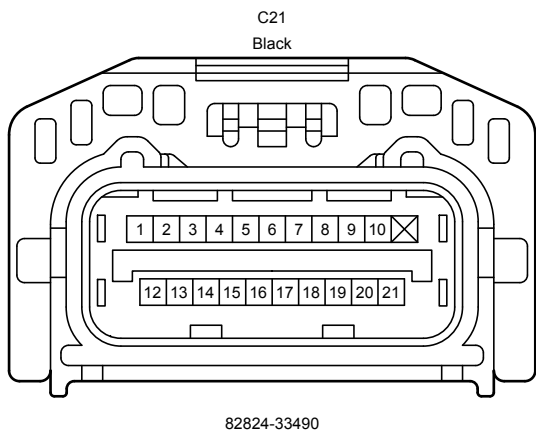

C11

Gray

90980-11028

C14

Black

90980-12A23

Cruise Control (Before Sep. 2017 Production), Electronically Controlled Transmission and A/T Indicator (Before Sep. 2017 Production),  
 Engine Control (Before Sep. 2017 Production)