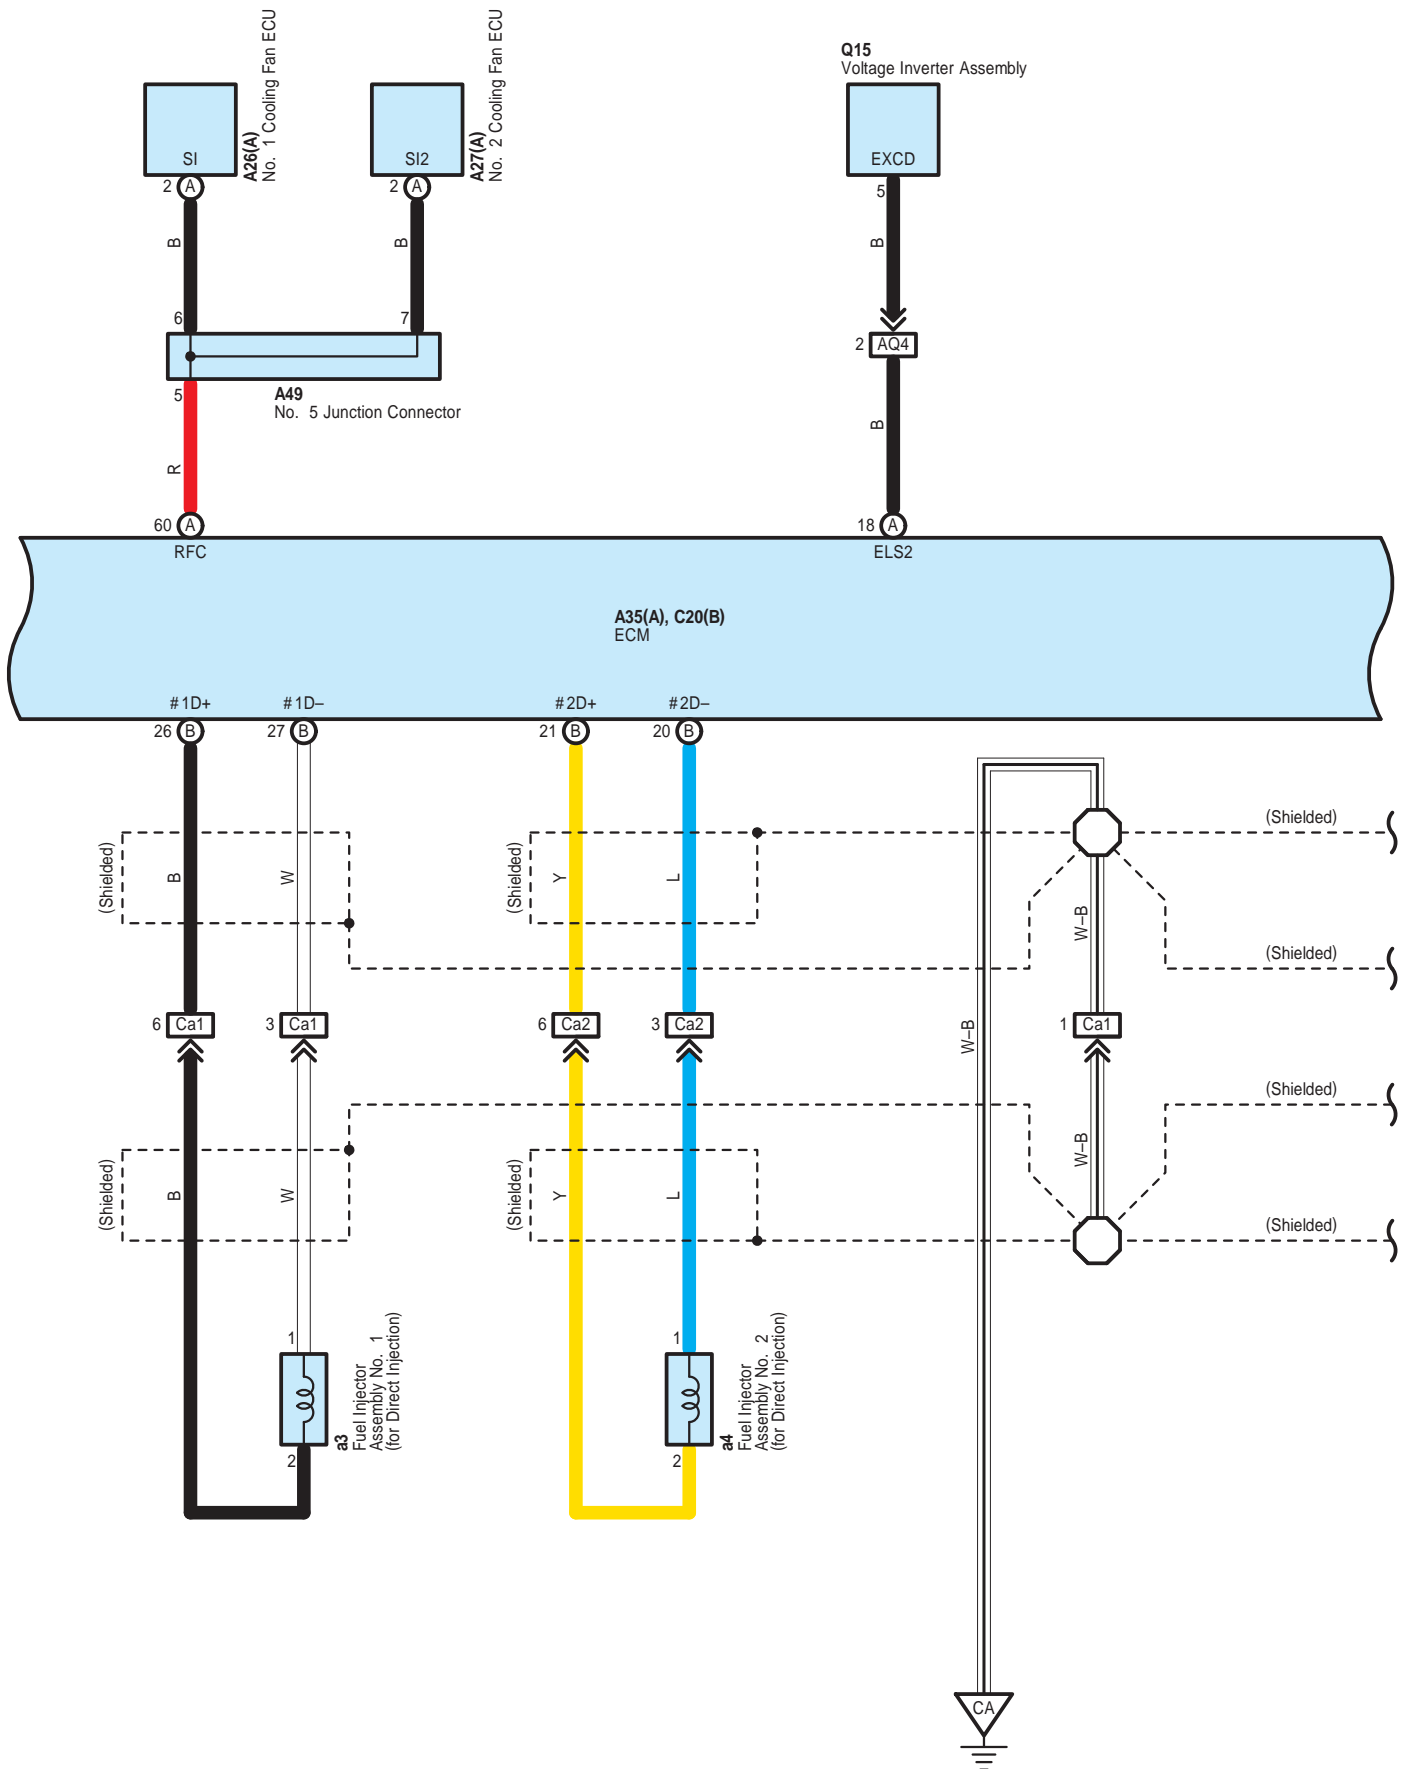

C21  
 Electronically Controlled Transmission Solenoid (Transmission Wire)

- \* 3 : w/ Power Tilt and Power Telescopic
- \* 4 : w/o Power Tilt and Power Telescopic

\* 2 : w/o Dynamic Radar Cruise Control