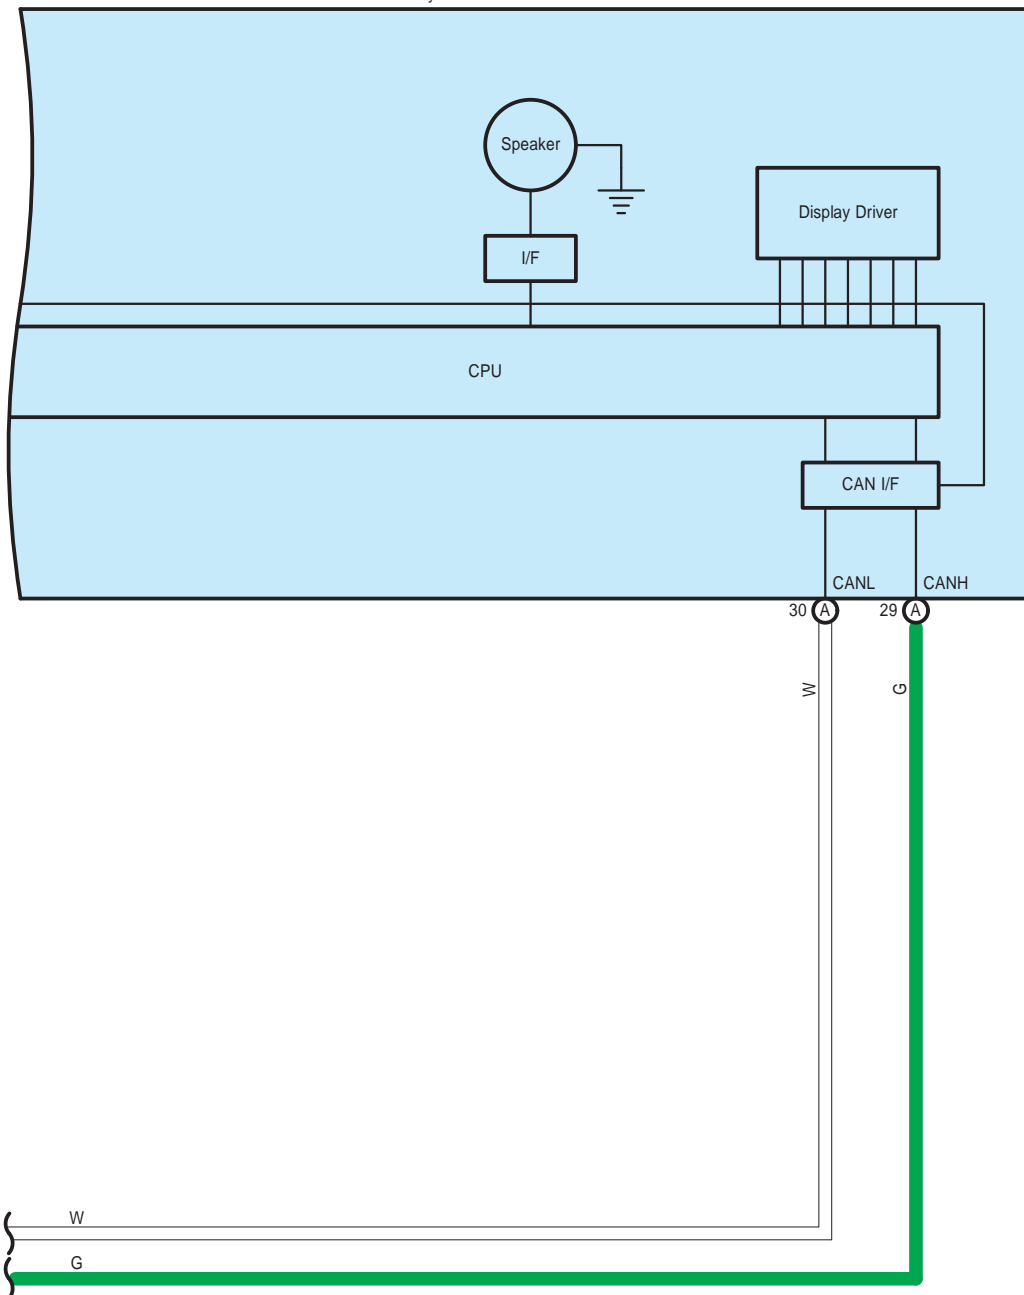

- \* 1 : w/ Dynamic Radar Cruise Control
- \* 2 : w/o Dynamic Radar Cruise Control

110(A)  
Combination Meter Assembly

Cruise Control (Before Sep. 2017 Production), Electronically Controlled Transmission and A/T Indicator (Before Sep. 2017 Production),  
 Engine Control (Before Sep. 2017 Production)