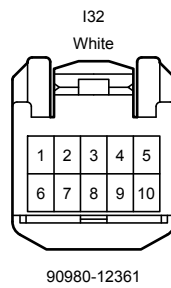

Cruise Control (Before Sep. 2017 Production), Electronically Controlled Transmission and A/T Indicator (Before Sep. 2017 Production),
Engine Control (Before Sep. 2017 Production)