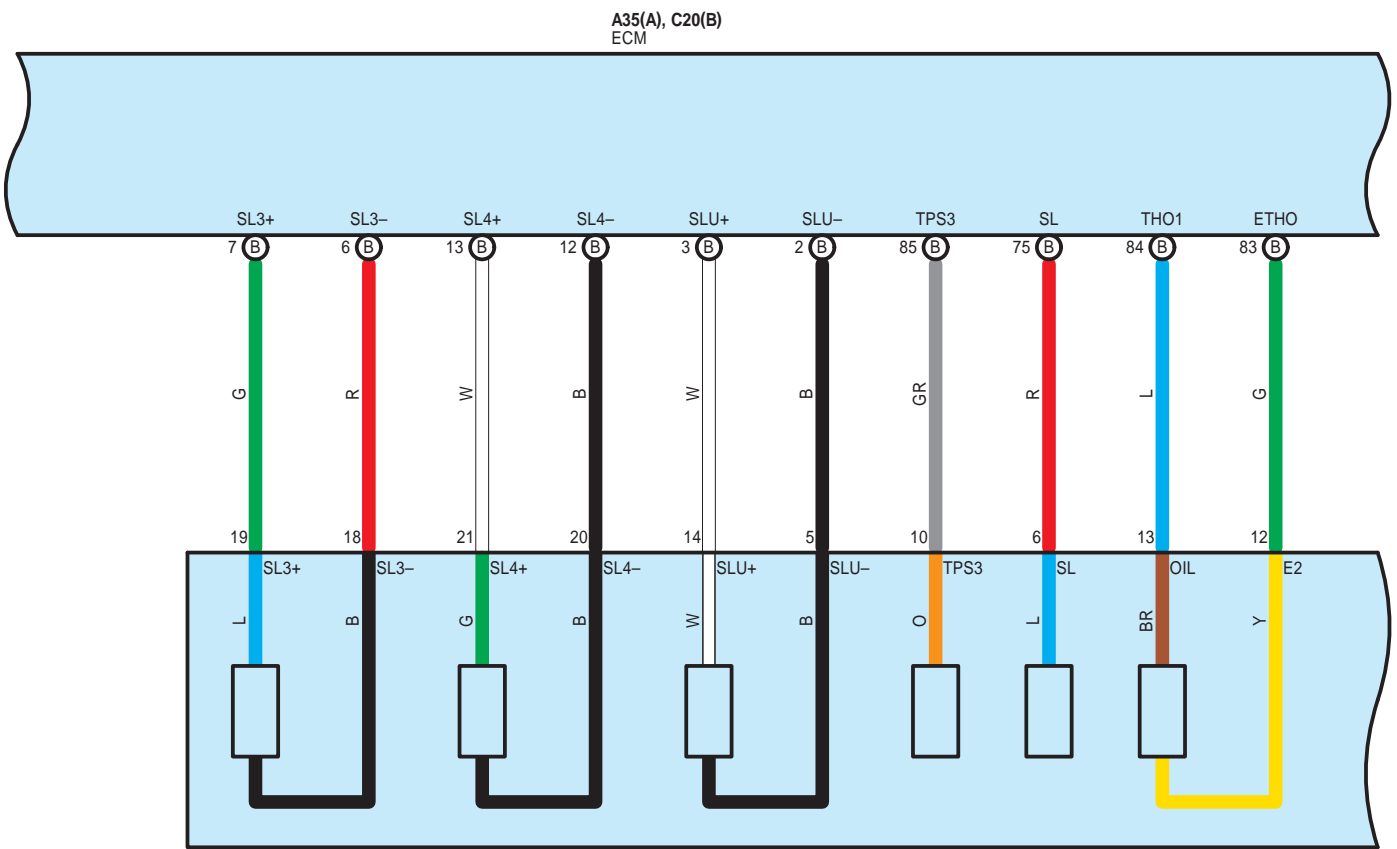

C21  
 Electronically Controlled Transmission Solenoid (Transmission Wire)

- \* 3 : w/ Power Tilt and Power Telescopic
- \* 4 : w/o Power Tilt and Power Telescopic

\* 2 : w/o Dynamic Radar Cruise Control