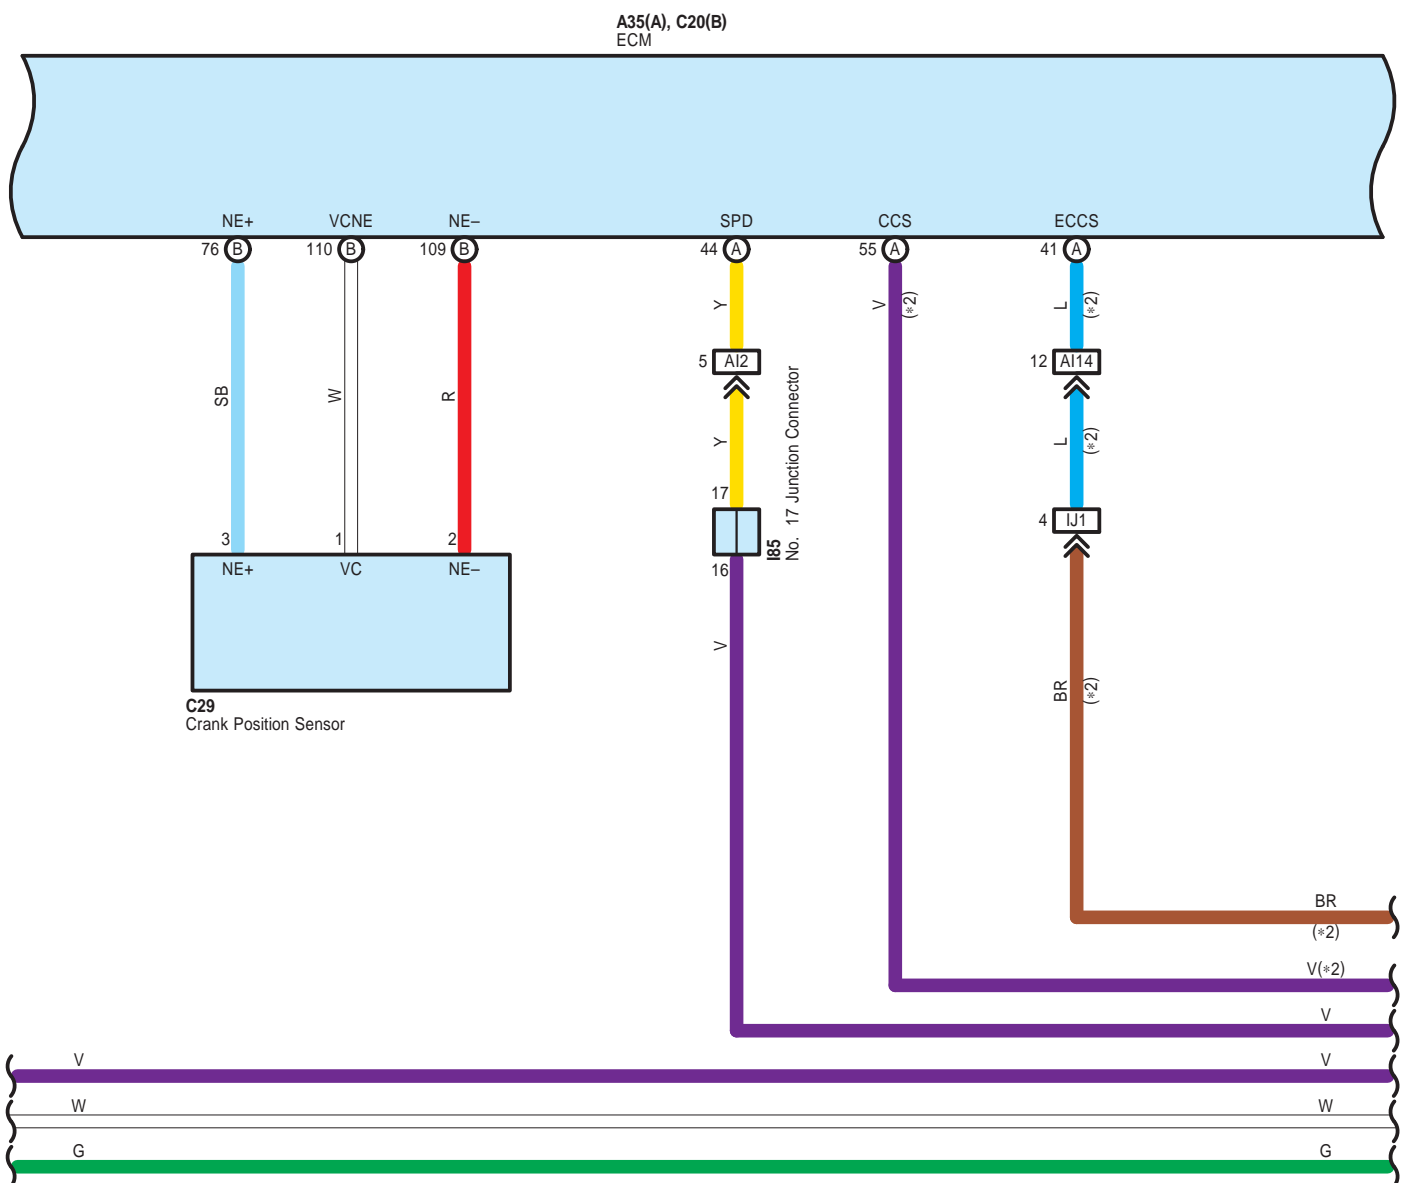

C21  
 Electronically Controlled Transmission Solenoid (Transmission Wire)

- \* 3 : w/ Power Tilt and Power Telescopic
- \* 4 : w/o Power Tilt and Power Telescopic

\* 2 : w/o Dynamic Radar Cruise Control

**Cruise Control (Before Sep. 2017 Production), Electronically Controlled Transmission and A/T Indicator (Before Sep. 2017 Production),  
Engine Control (Before Sep. 2017 Production)**

**Cruise Control (Before Sep. 2017 Production), Electronically Controlled Transmission and A/T Indicator (Before Sep. 2017 Production),  
Engine Control (Before Sep. 2017 Production)**