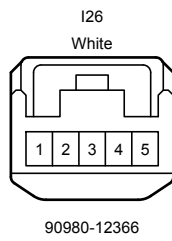

Cruise Control (Before Sep. 2017 Production), Electronically Controlled Transmission and A/T Indicator (Before Sep. 2017 Production),
Engine Control (Before Sep. 2017 Production)