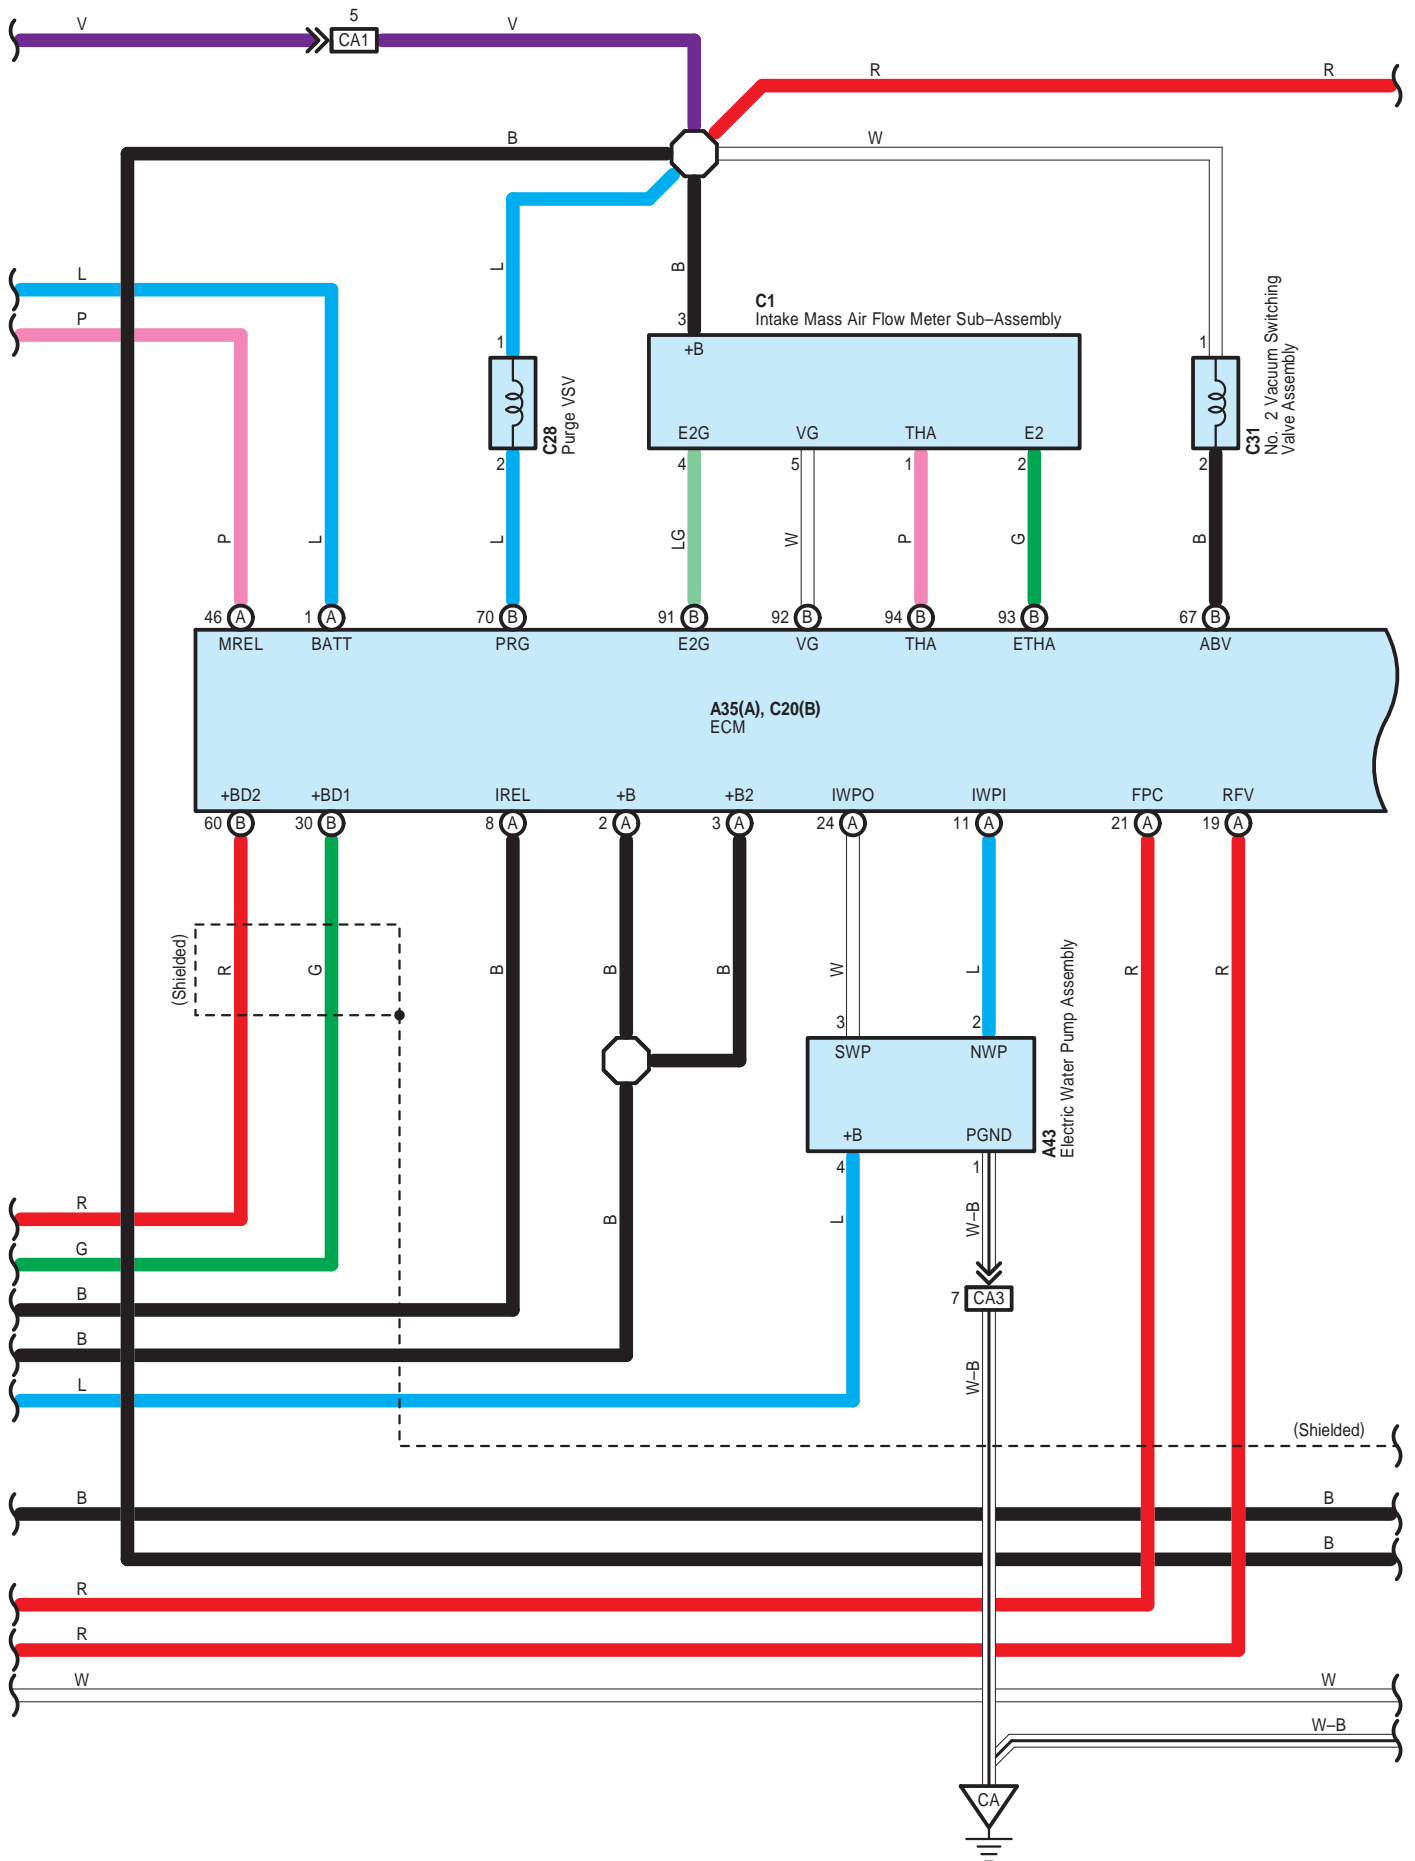

Cruise Control (Before Sep. 2017 Production), Electronically Controlled Transmission and A/T Indicator (Before Sep. 2017 Production),  
 Engine Control (Before Sep. 2017 Production)

Cruise Control (Before Sep. 2017 Production), Electronically Controlled Transmission and A/T Indicator (Before Sep. 2017 Production),  
 Engine Control (Before Sep. 2017 Production)

**Cruise Control (Before Sep. 2017 Production), Electronically Controlled Transmission and A/T Indicator (Before Sep. 2017 Production),  
Engine Control (Before Sep. 2017 Production)**

- \* 5 : w/ Adaptive Variable Suspension
- \* 6 : w/o Adaptive Variable Suspension

C21  
 Electronically Controlled Transmission Solenoid (Transmission Wire)

- \* 3 : w/ Power Tilt and Power Telescopic
- \* 4 : w/o Power Tilt and Power Telescopic

\* 2 : w/o Dynamic Radar Cruise Control