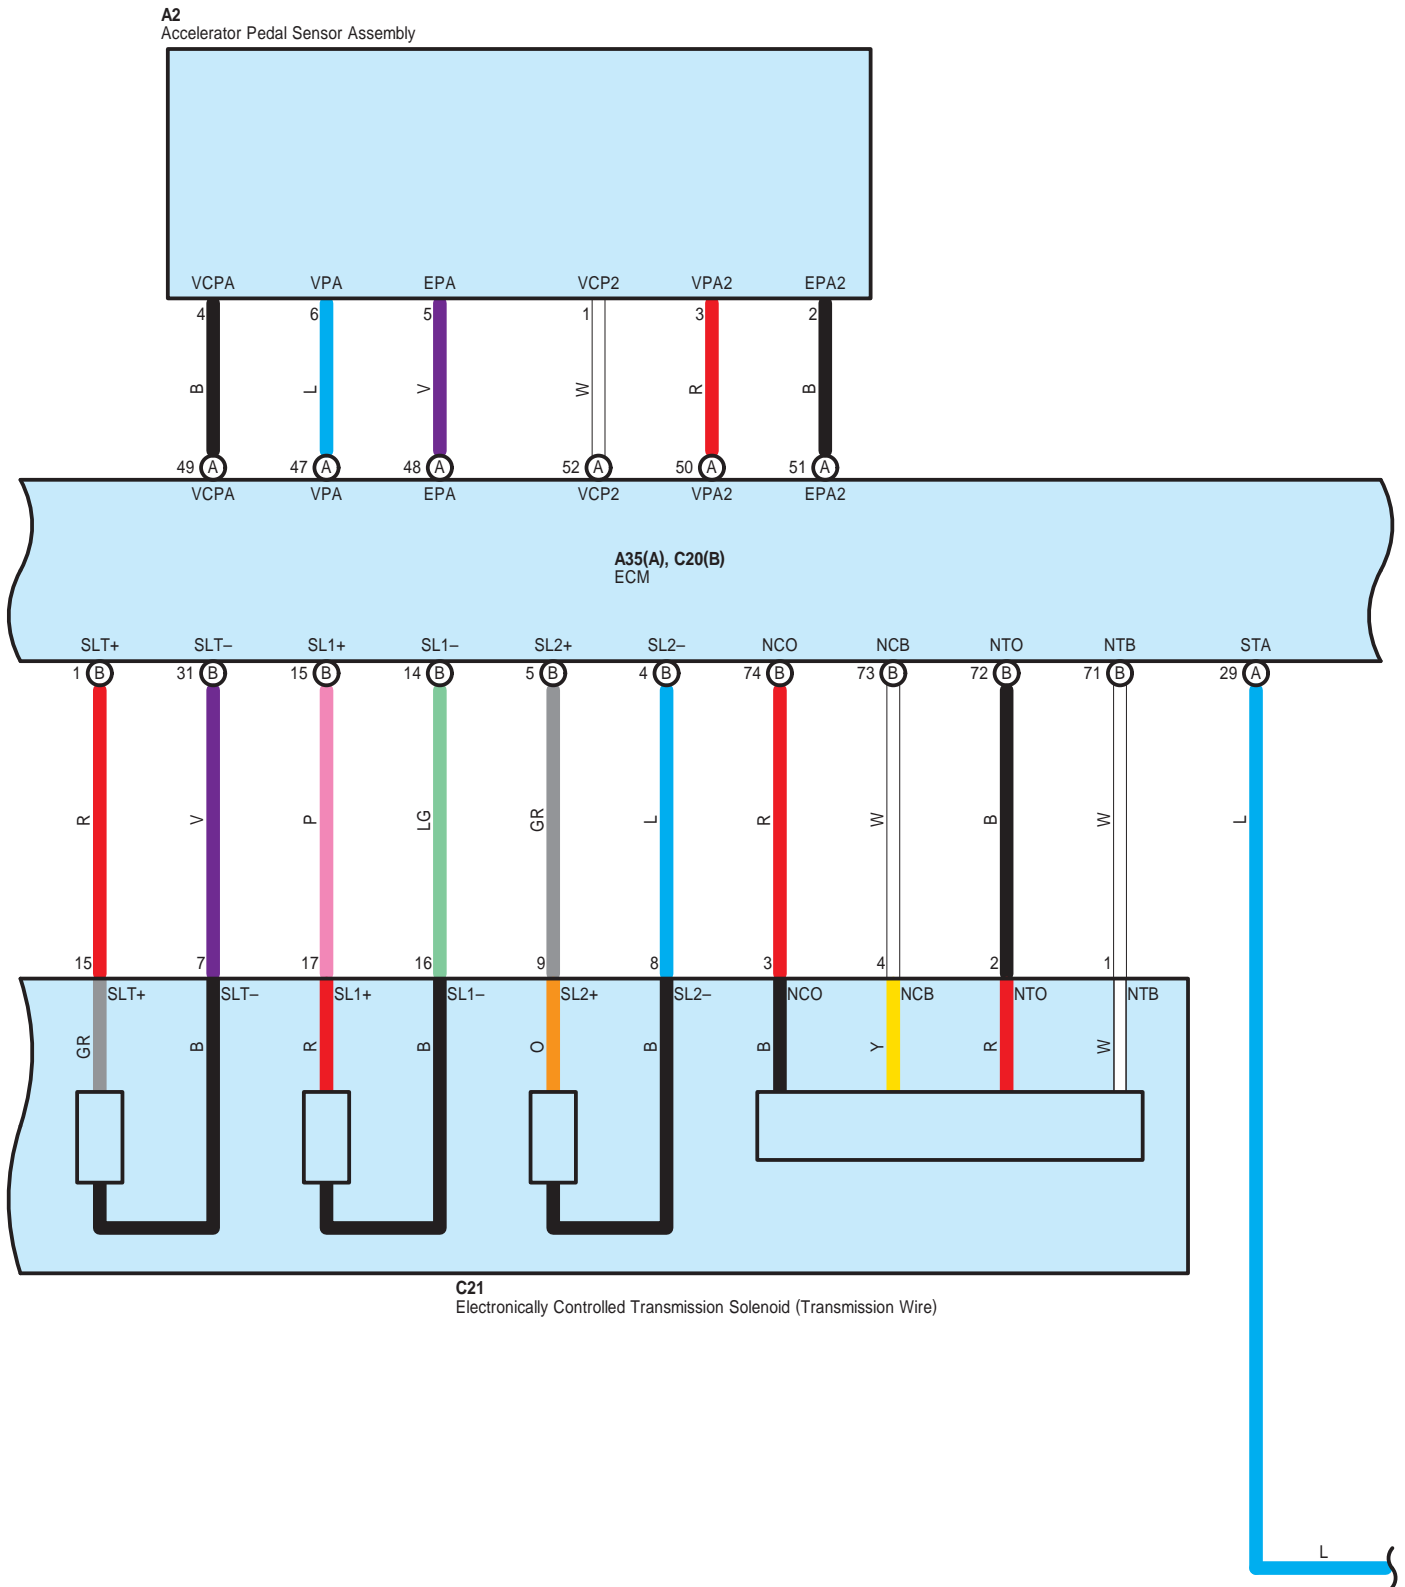

**Cruise Control (Before Sep. 2017 Production), Electronically Controlled Transmission and A/T Indicator (Before Sep. 2017 Production),  
Engine Control (Before Sep. 2017 Production)**

- \* 5 : w/ Adaptive Variable Suspension
- \* 6 : w/o Adaptive Variable Suspension

C21  
 Electronically Controlled Transmission Solenoid (Transmission Wire)

- \* 3 : w/ Power Tilt and Power Telescopic
- \* 4 : w/o Power Tilt and Power Telescopic

\* 2 : w/o Dynamic Radar Cruise Control