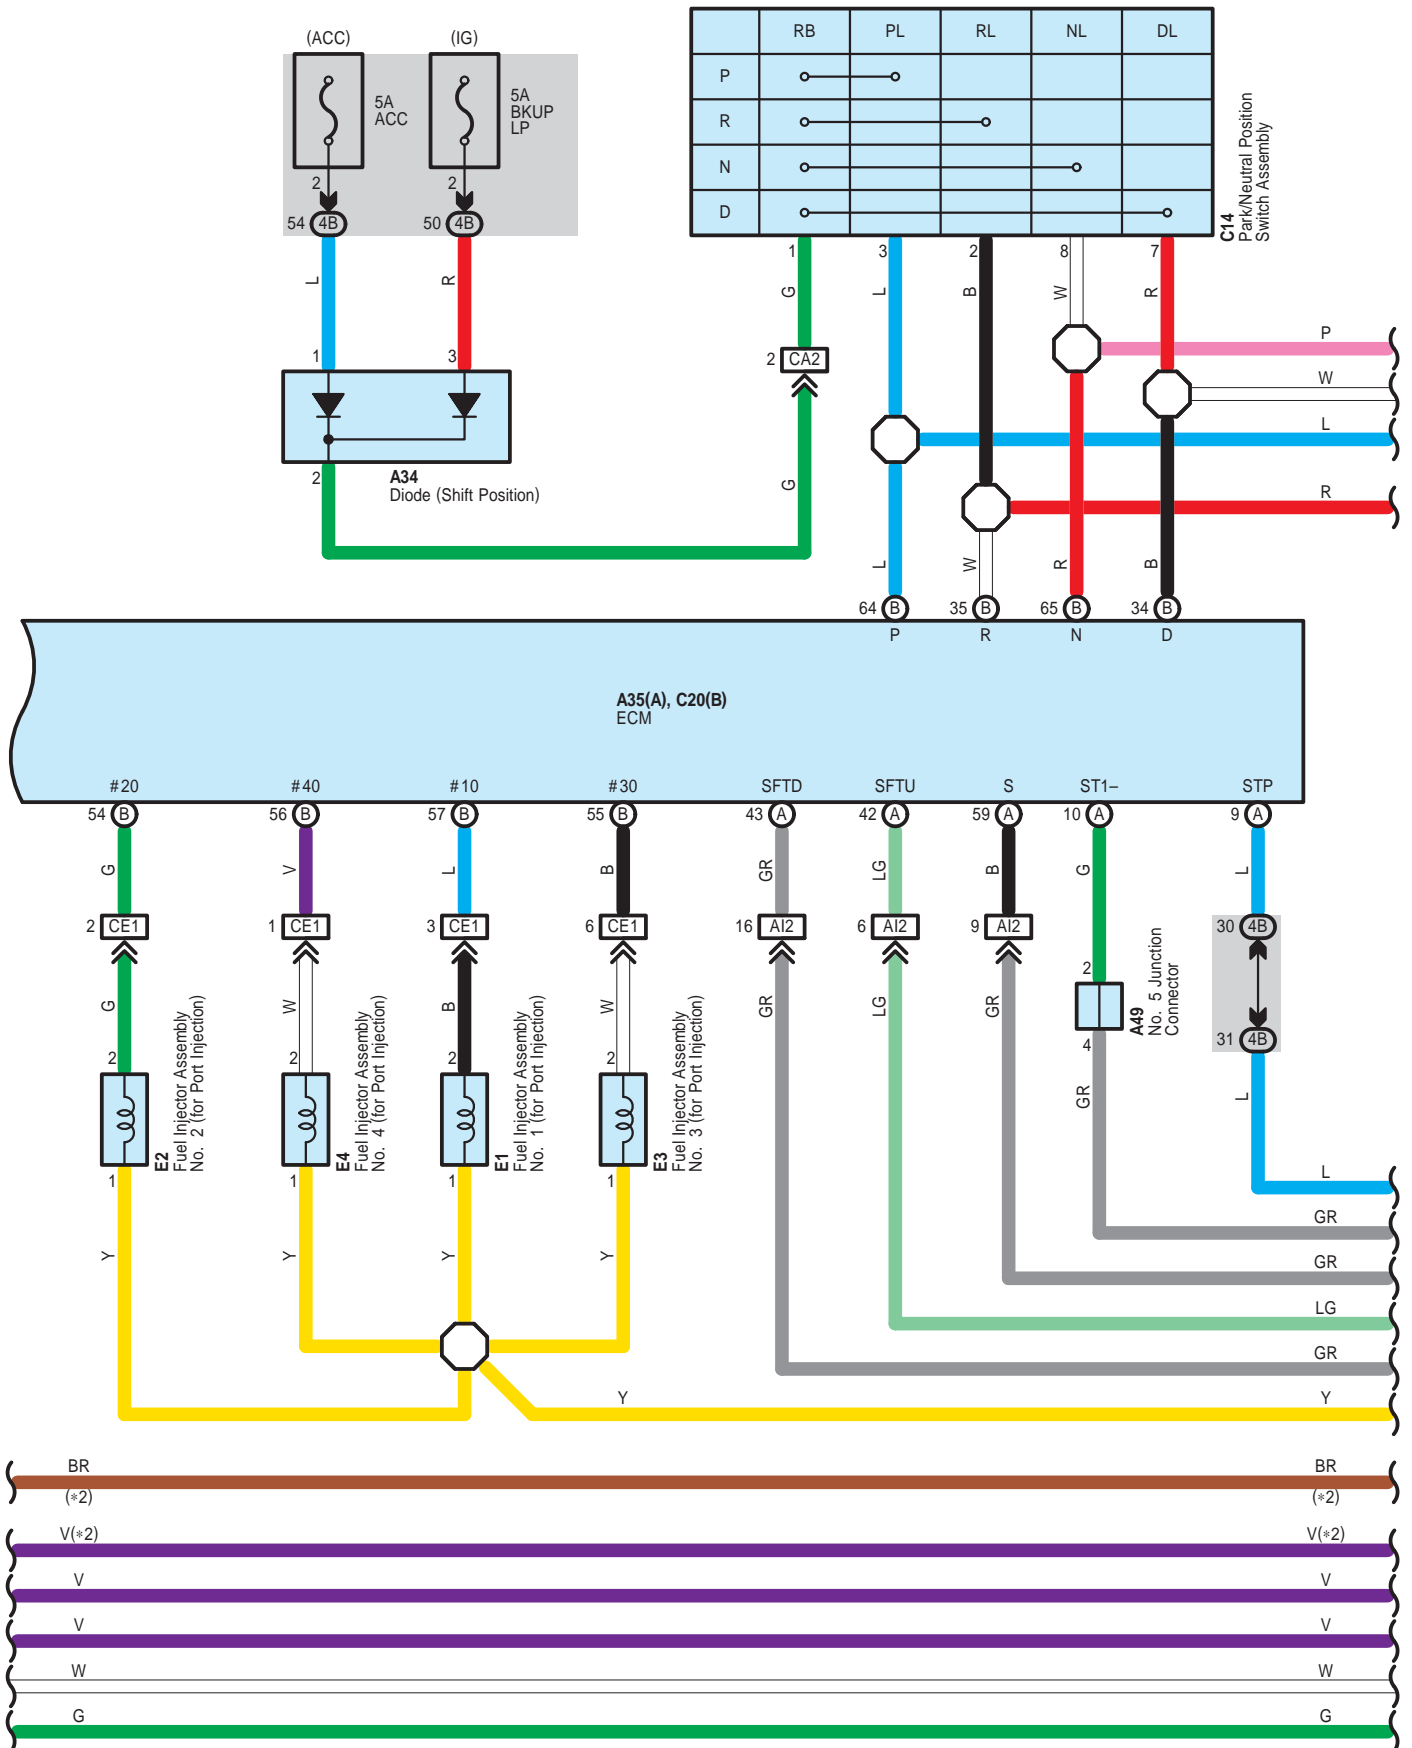

**Cruise Control (Before Sep. 2017 Production), Electronically Controlled Transmission and A/T Indicator (Before Sep. 2017 Production),
Engine Control (Before Sep. 2017 Production)**