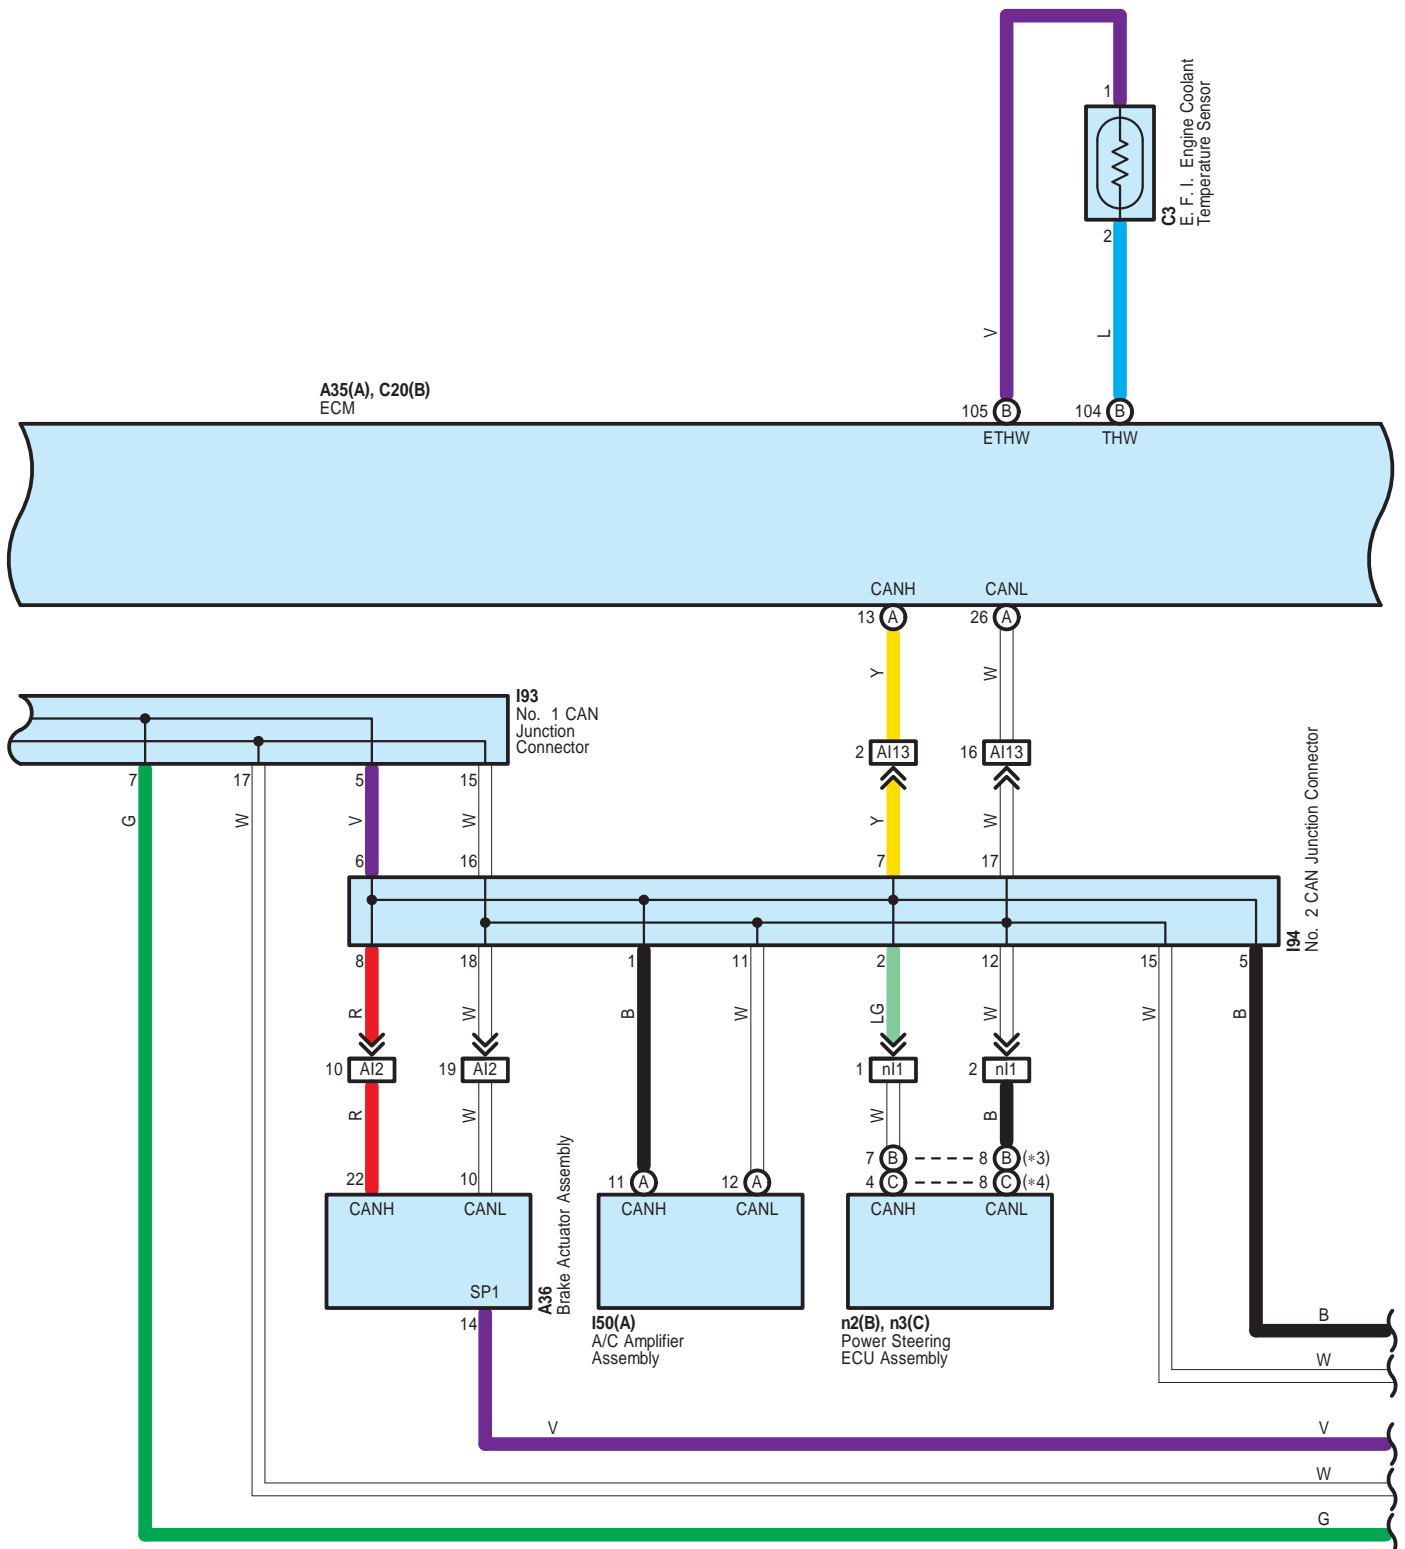

C21  
 Electronically Controlled Transmission Solenoid (Transmission Wire)

- \* 3 : w/ Power Tilt and Power Telescopic
- \* 4 : w/o Power Tilt and Power Telescopic

\* 2 : w/o Dynamic Radar Cruise Control