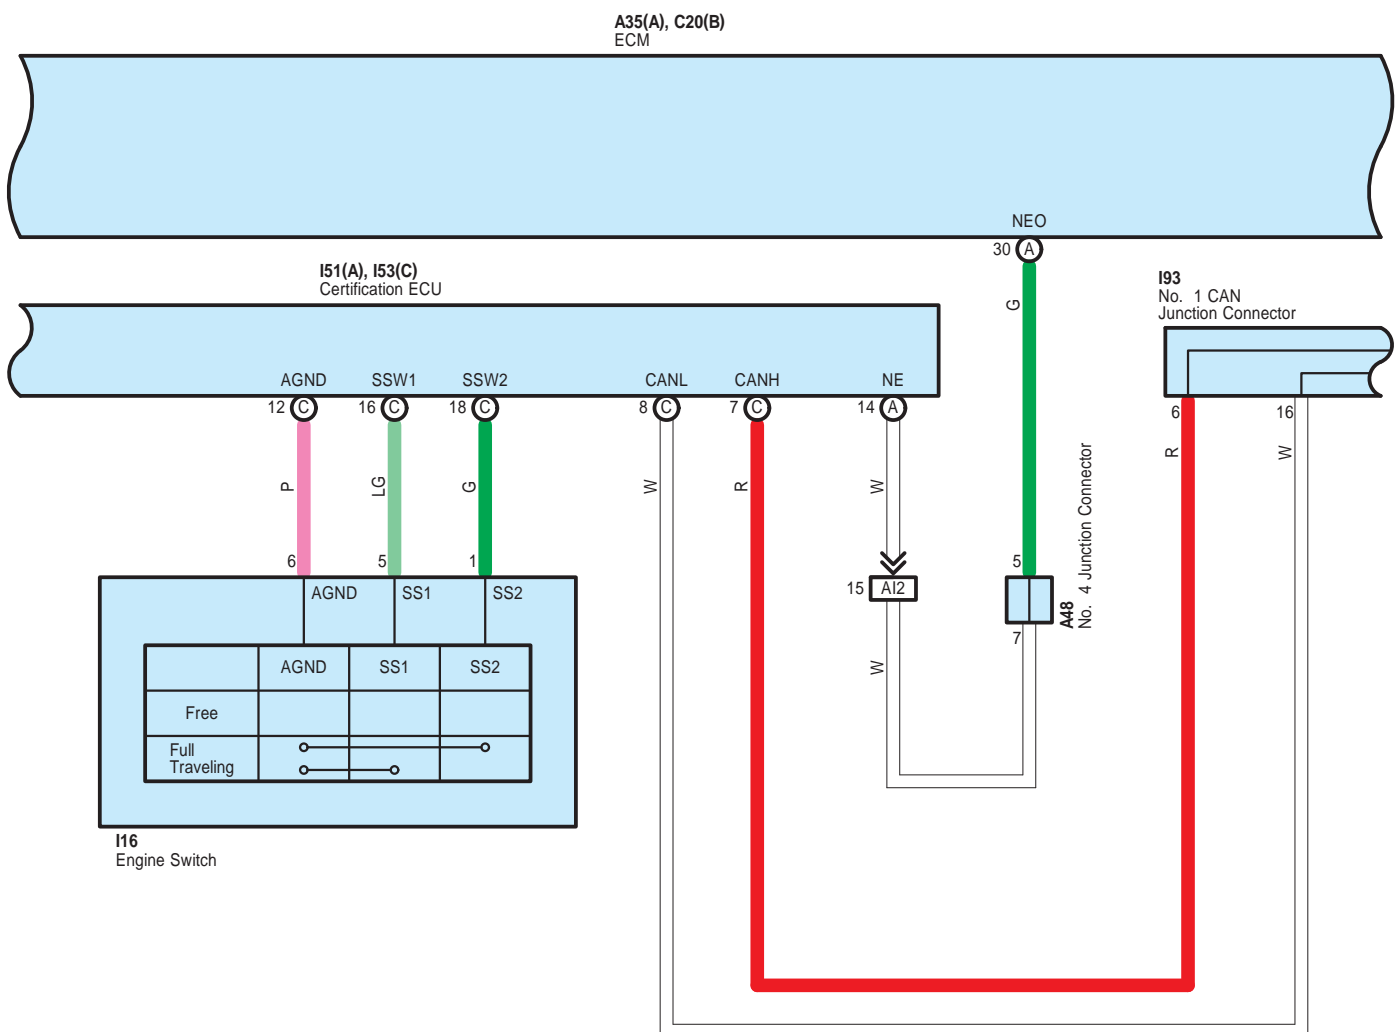

C21  
 Electronically Controlled Transmission Solenoid (Transmission Wire)

- \* 3 : w/ Power Tilt and Power Telescopic
- \* 4 : w/o Power Tilt and Power Telescopic

\* 2 : w/o Dynamic Radar Cruise Control