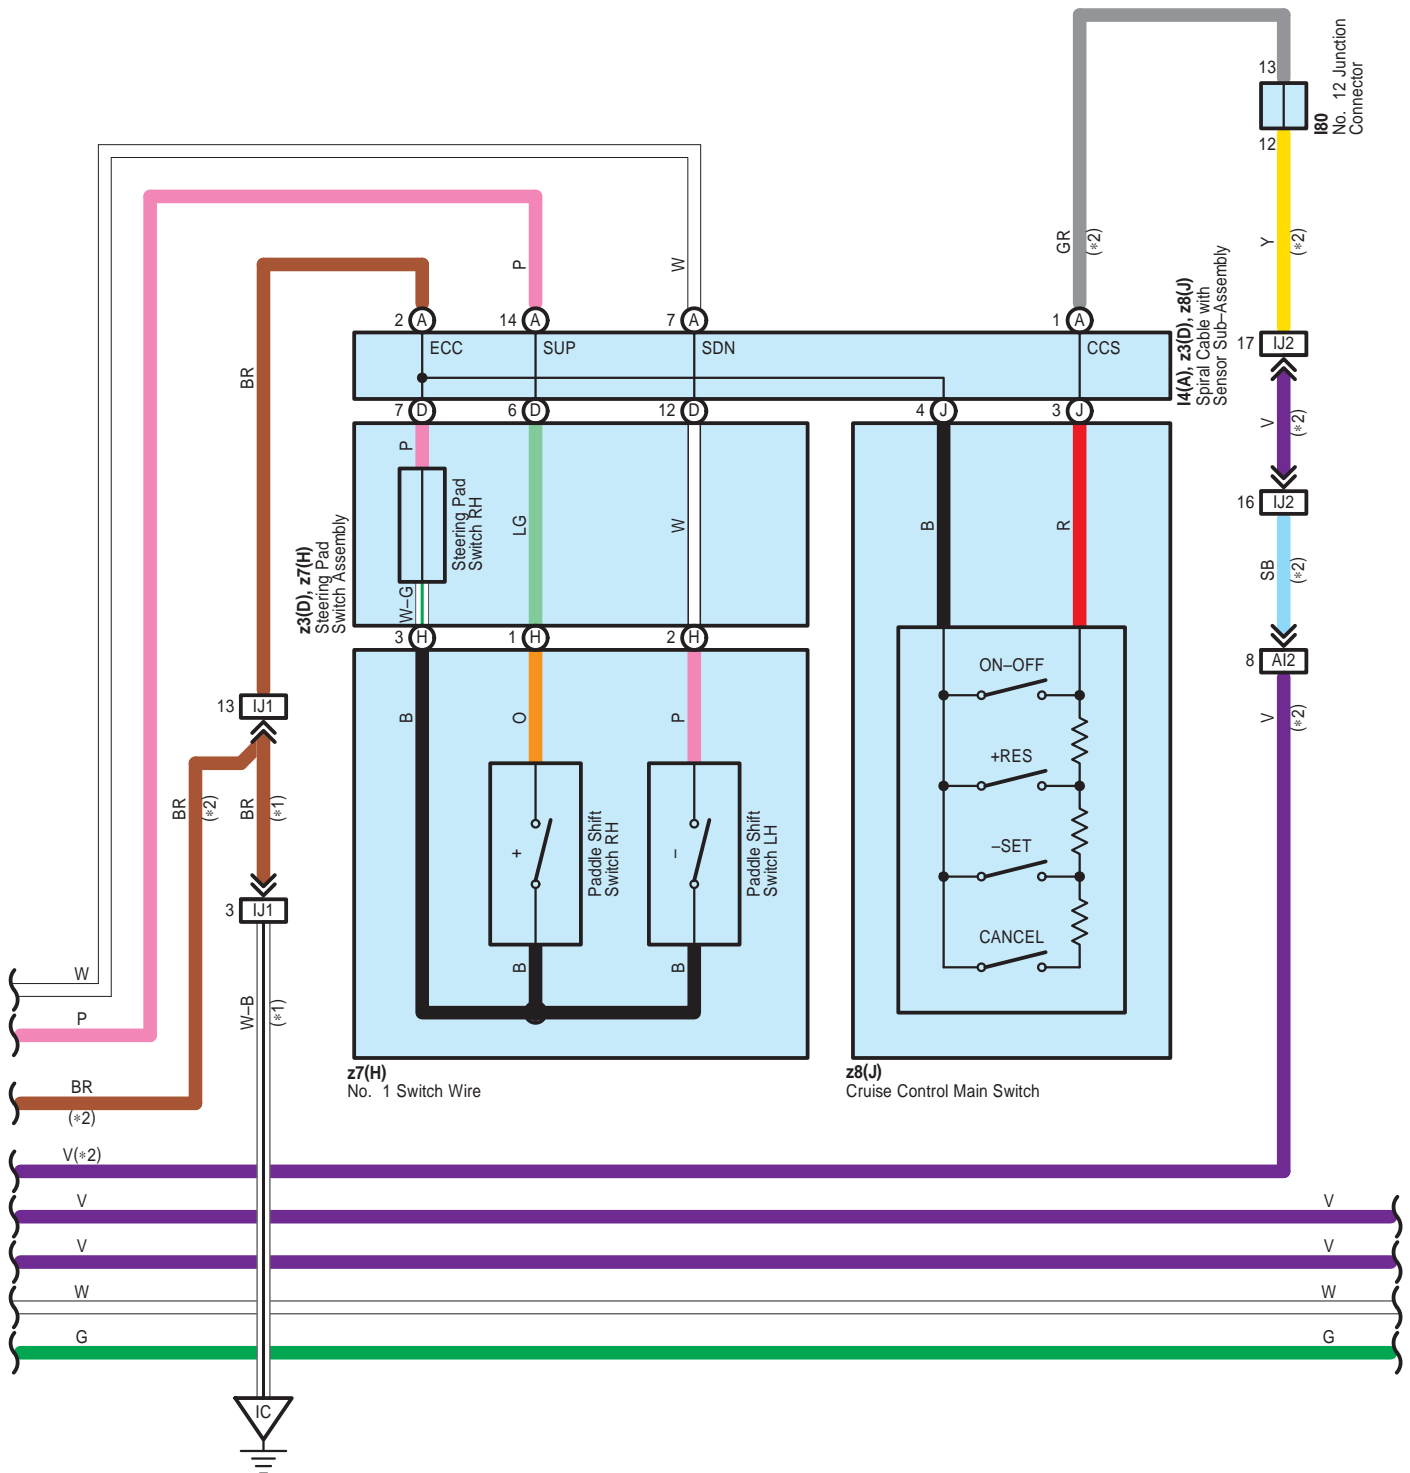

**Cruise Control (Before Sep. 2017 Production), Electronically Controlled Transmission and A/T Indicator (Before Sep. 2017 Production),
Engine Control (Before Sep. 2017 Production)**

- 1 : w/ Dynamic Radar Cruise Control
- 2 : w/o Dynamic Radar Cruise Control