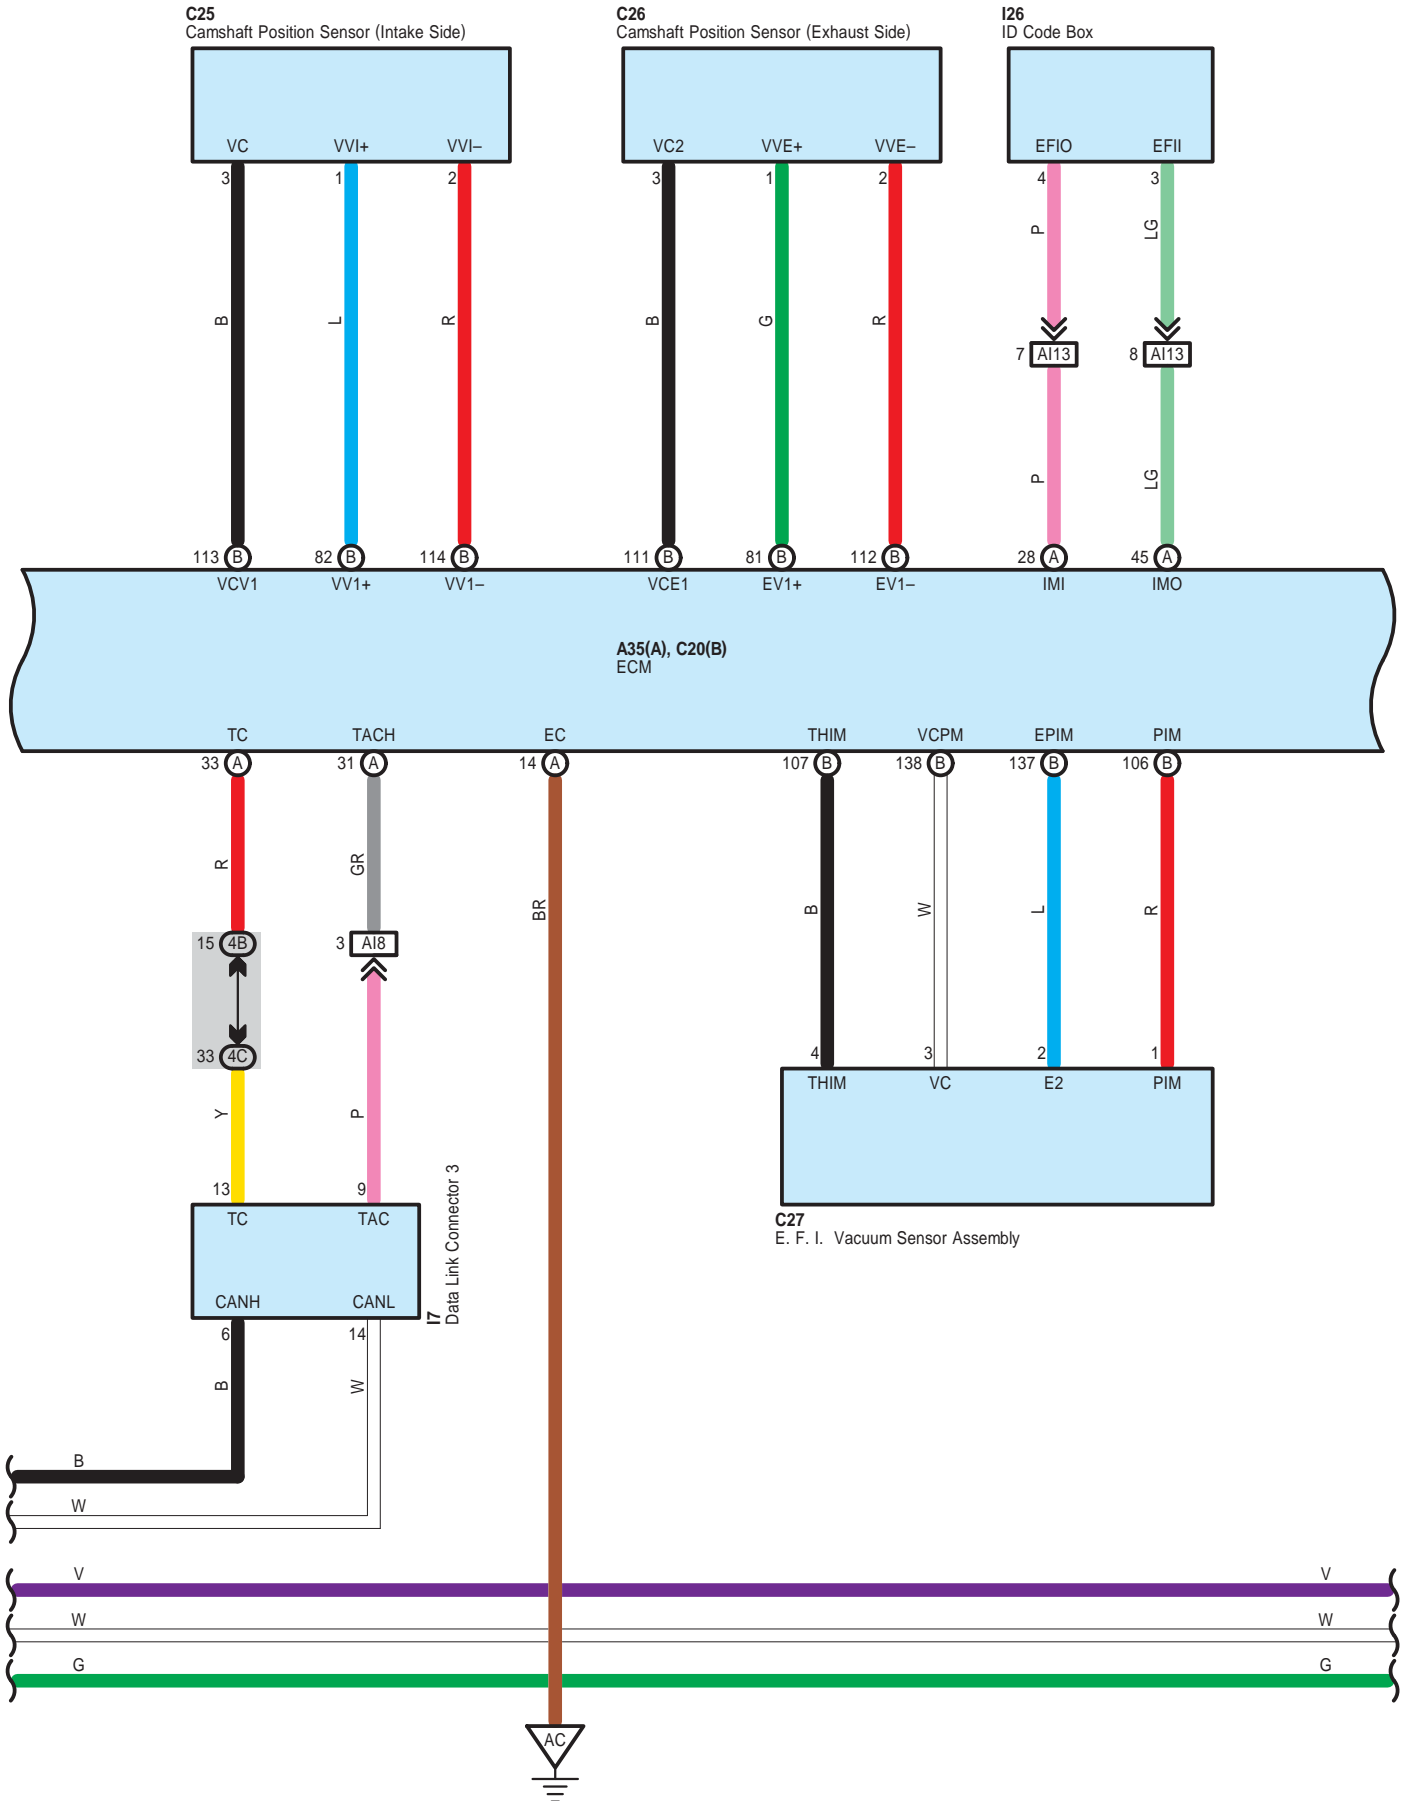

C21  
 Electronically Controlled Transmission Solenoid (Transmission Wire)

- \* 3 : w/ Power Tilt and Power Telescopic
- \* 4 : w/o Power Tilt and Power Telescopic

\* 2 : w/o Dynamic Radar Cruise Control