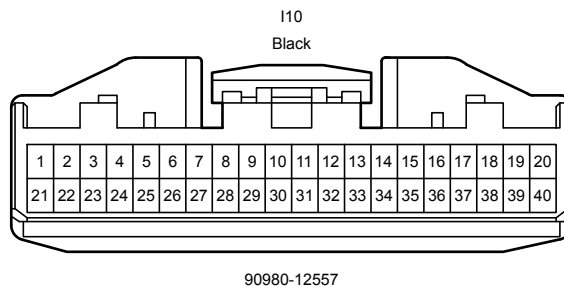

Cruise Control (Before Sep. 2017 Production), Electronically Controlled Transmission and A/T Indicator (Before Sep. 2017 Production),
Engine Control (Before Sep. 2017 Production)