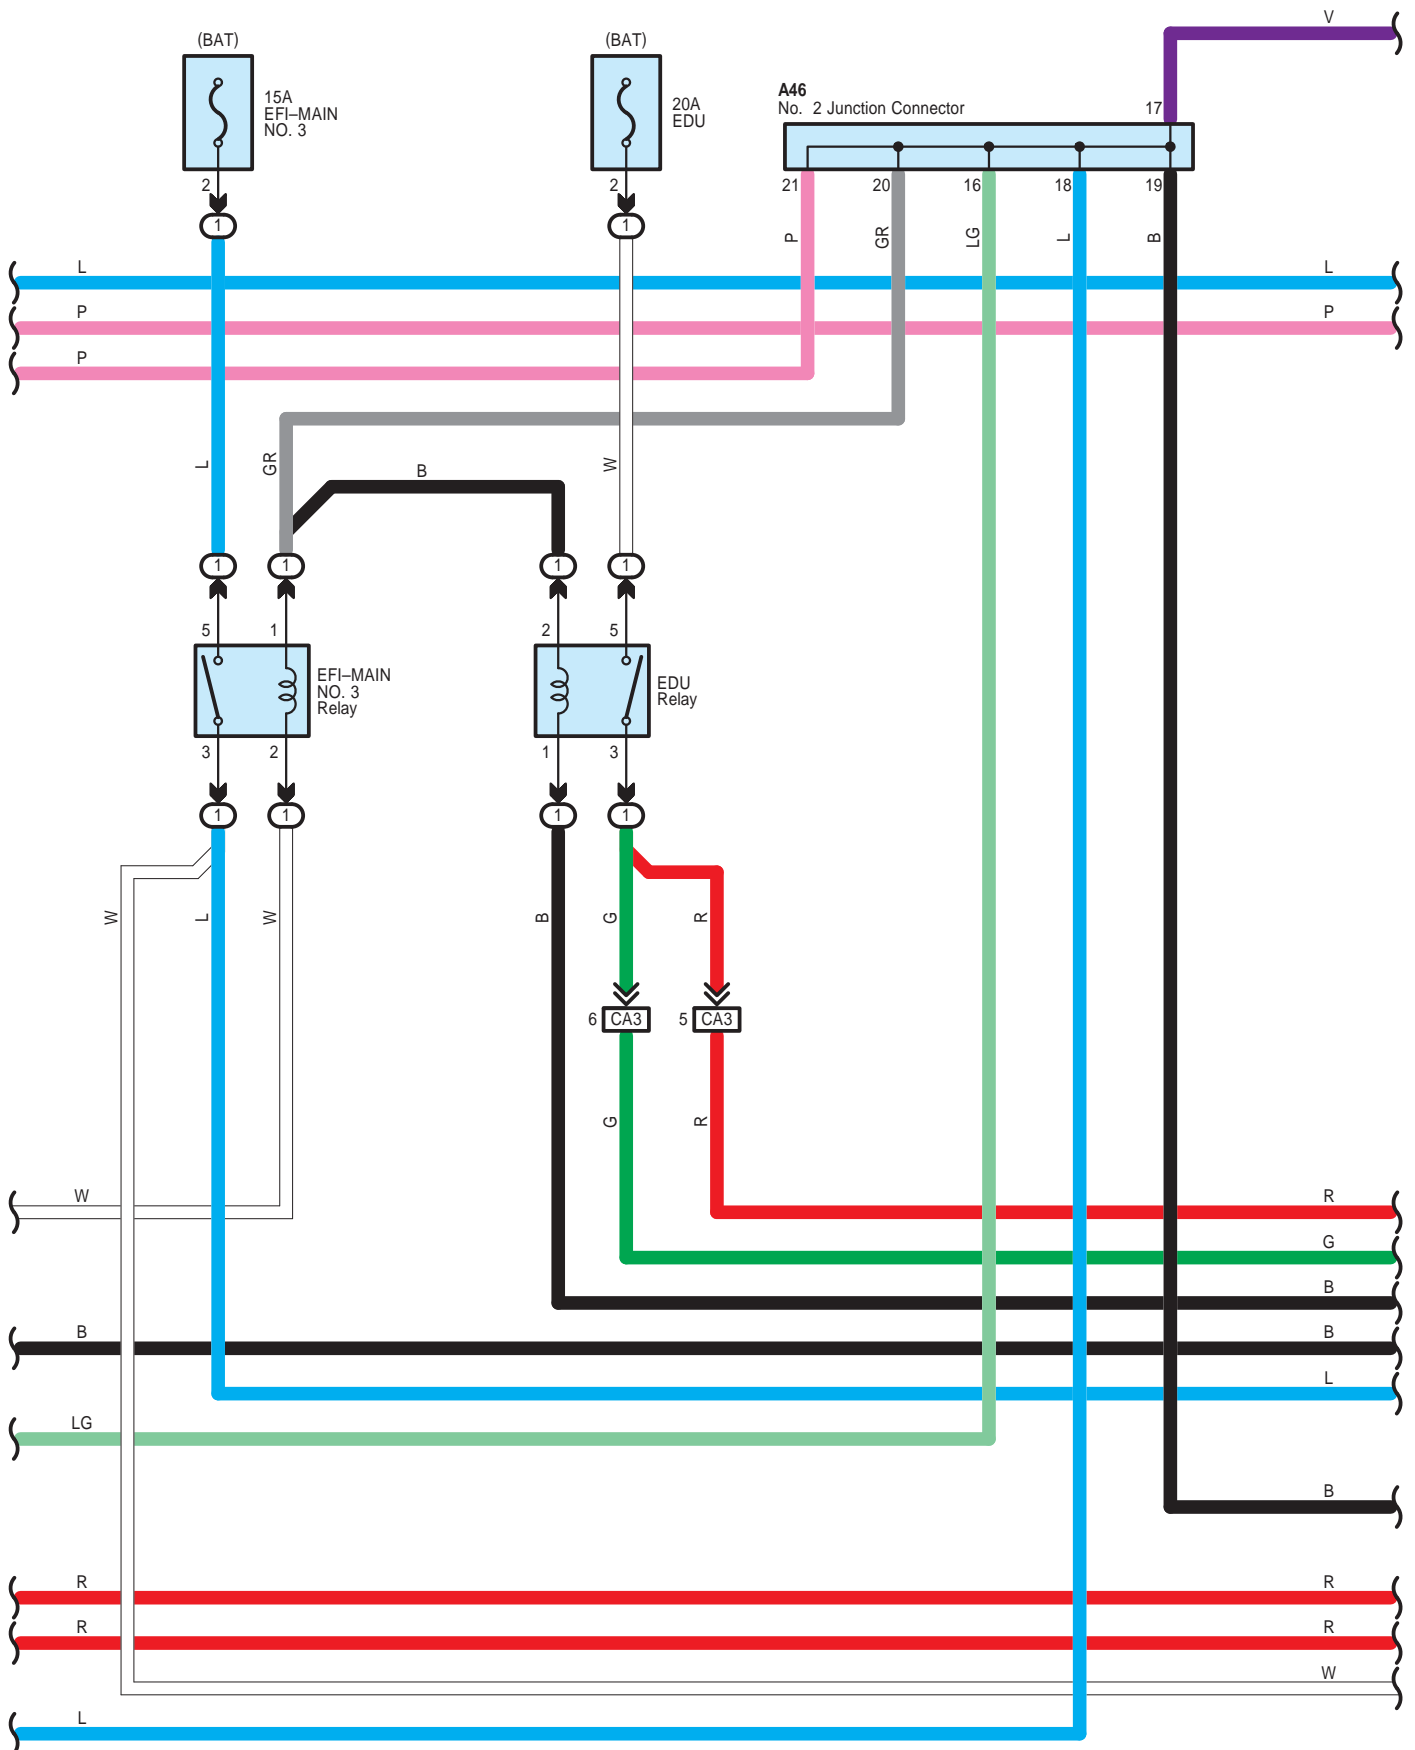

Cruise Control (Before Sep. 2017 Production), Electronically Controlled Transmission and A/T Indicator (Before Sep. 2017 Production),  
 Engine Control (Before Sep. 2017 Production)

Cruise Control (Before Sep. 2017 Production), Electronically Controlled Transmission and A/T Indicator (Before Sep. 2017 Production),  
 Engine Control (Before Sep. 2017 Production)

C21  
 Electronically Controlled Transmission Solenoid (Transmission Wire)

- \* 3 : w/ Power Tilt and Power Telescopic
- \* 4 : w/o Power Tilt and Power Telescopic

\* 2 : w/o Dynamic Radar Cruise Control