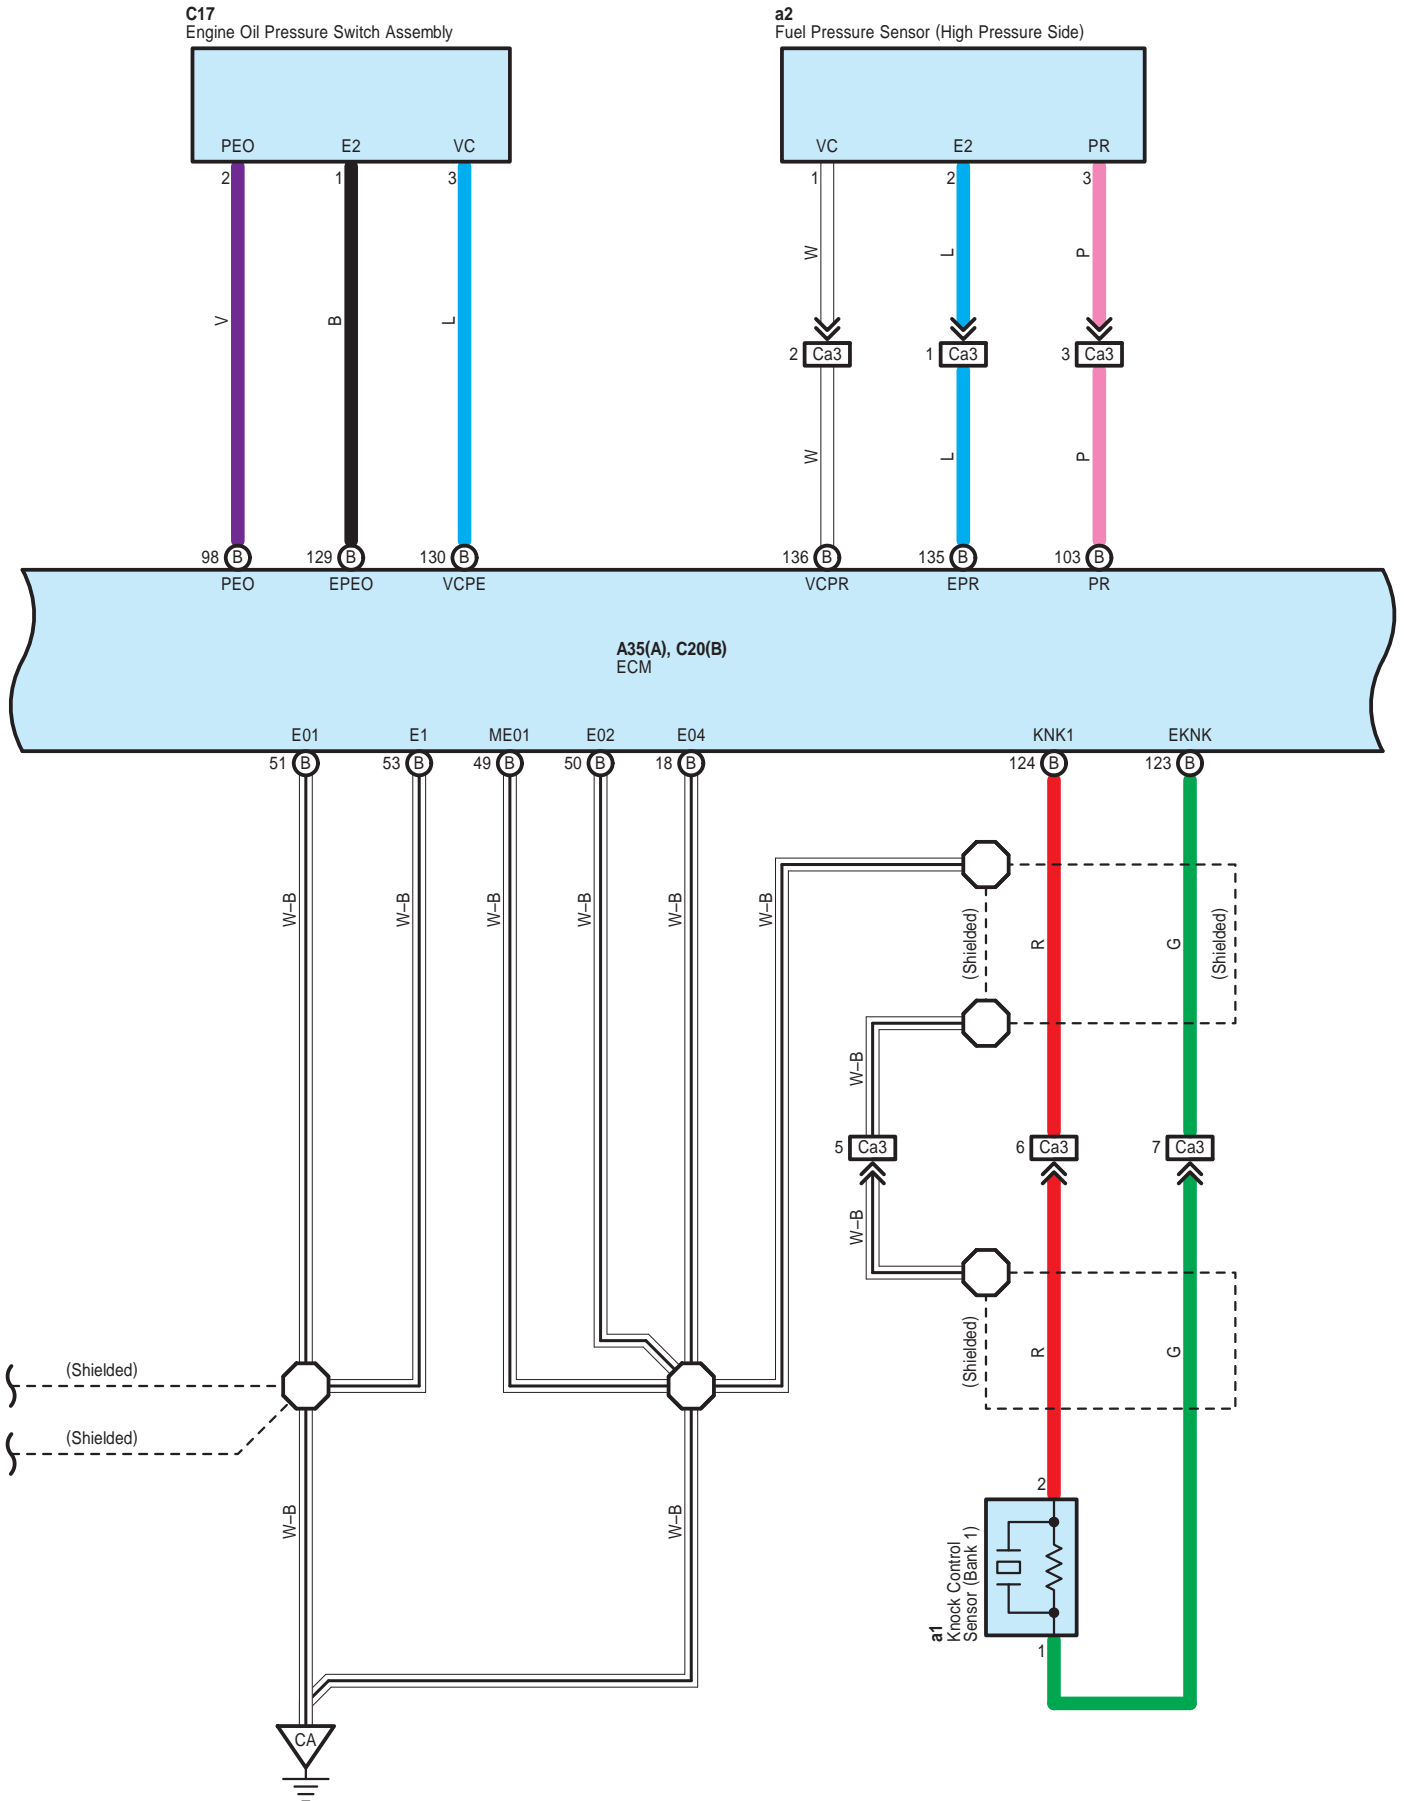

C21  
 Electronically Controlled Transmission Solenoid (Transmission Wire)

- \* 3 : w/ Power Tilt and Power Telescopic
- \* 4 : w/o Power Tilt and Power Telescopic

\* 2 : w/o Dynamic Radar Cruise Control