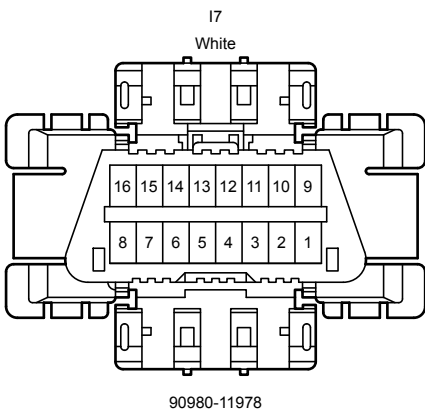

Cruise Control (Before Sep. 2017 Production), Electronically Controlled Transmission and A/T Indicator (Before Sep. 2017 Production),
Engine Control (Before Sep. 2017 Production)