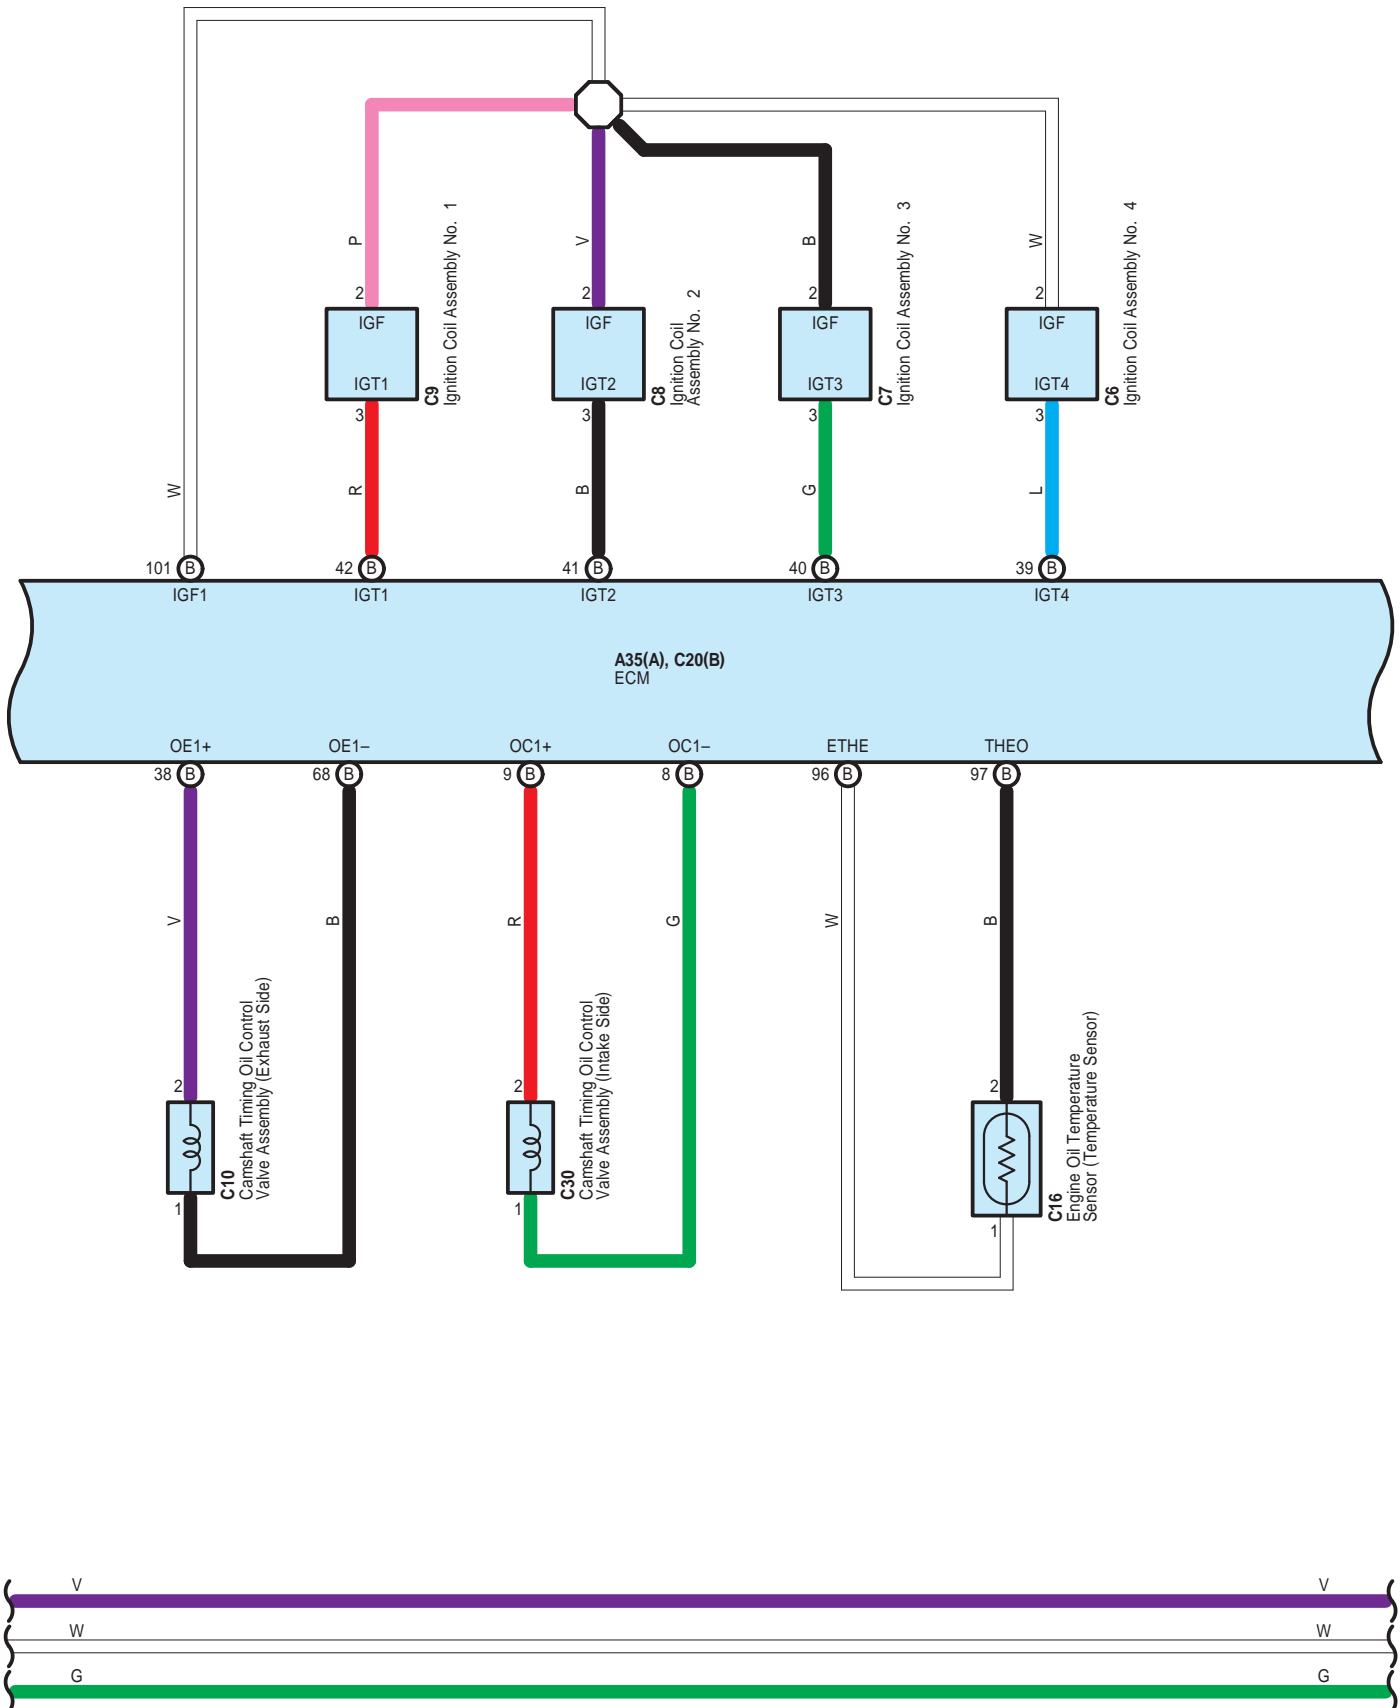

C21  
 Electronically Controlled Transmission Solenoid (Transmission Wire)

- \* 3 : w/ Power Tilt and Power Telescopic
- \* 4 : w/o Power Tilt and Power Telescopic

\* 2 : w/o Dynamic Radar Cruise Control