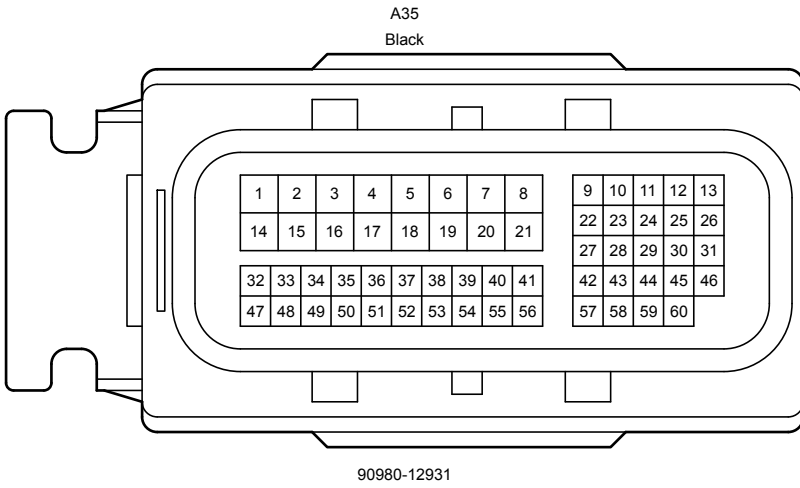

- \* 1 : w/ Dynamic Radar Cruise Control
- \* 2 : w/o Dynamic Radar Cruise Control

110(A)  
Combination Meter Assembly

Cruise Control (Before Sep. 2017 Production), Electronically Controlled Transmission and A/T Indicator (Before Sep. 2017 Production),  
 Engine Control (Before Sep. 2017 Production)