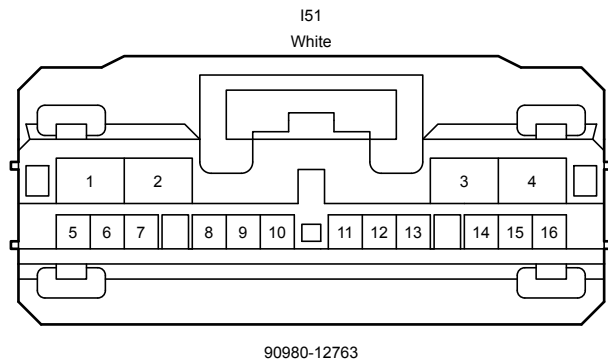

Cruise Control (Before Sep. 2017 Production), Electronically Controlled Transmission and A/T Indicator (Before Sep. 2017 Production),
Engine Control (Before Sep. 2017 Production)