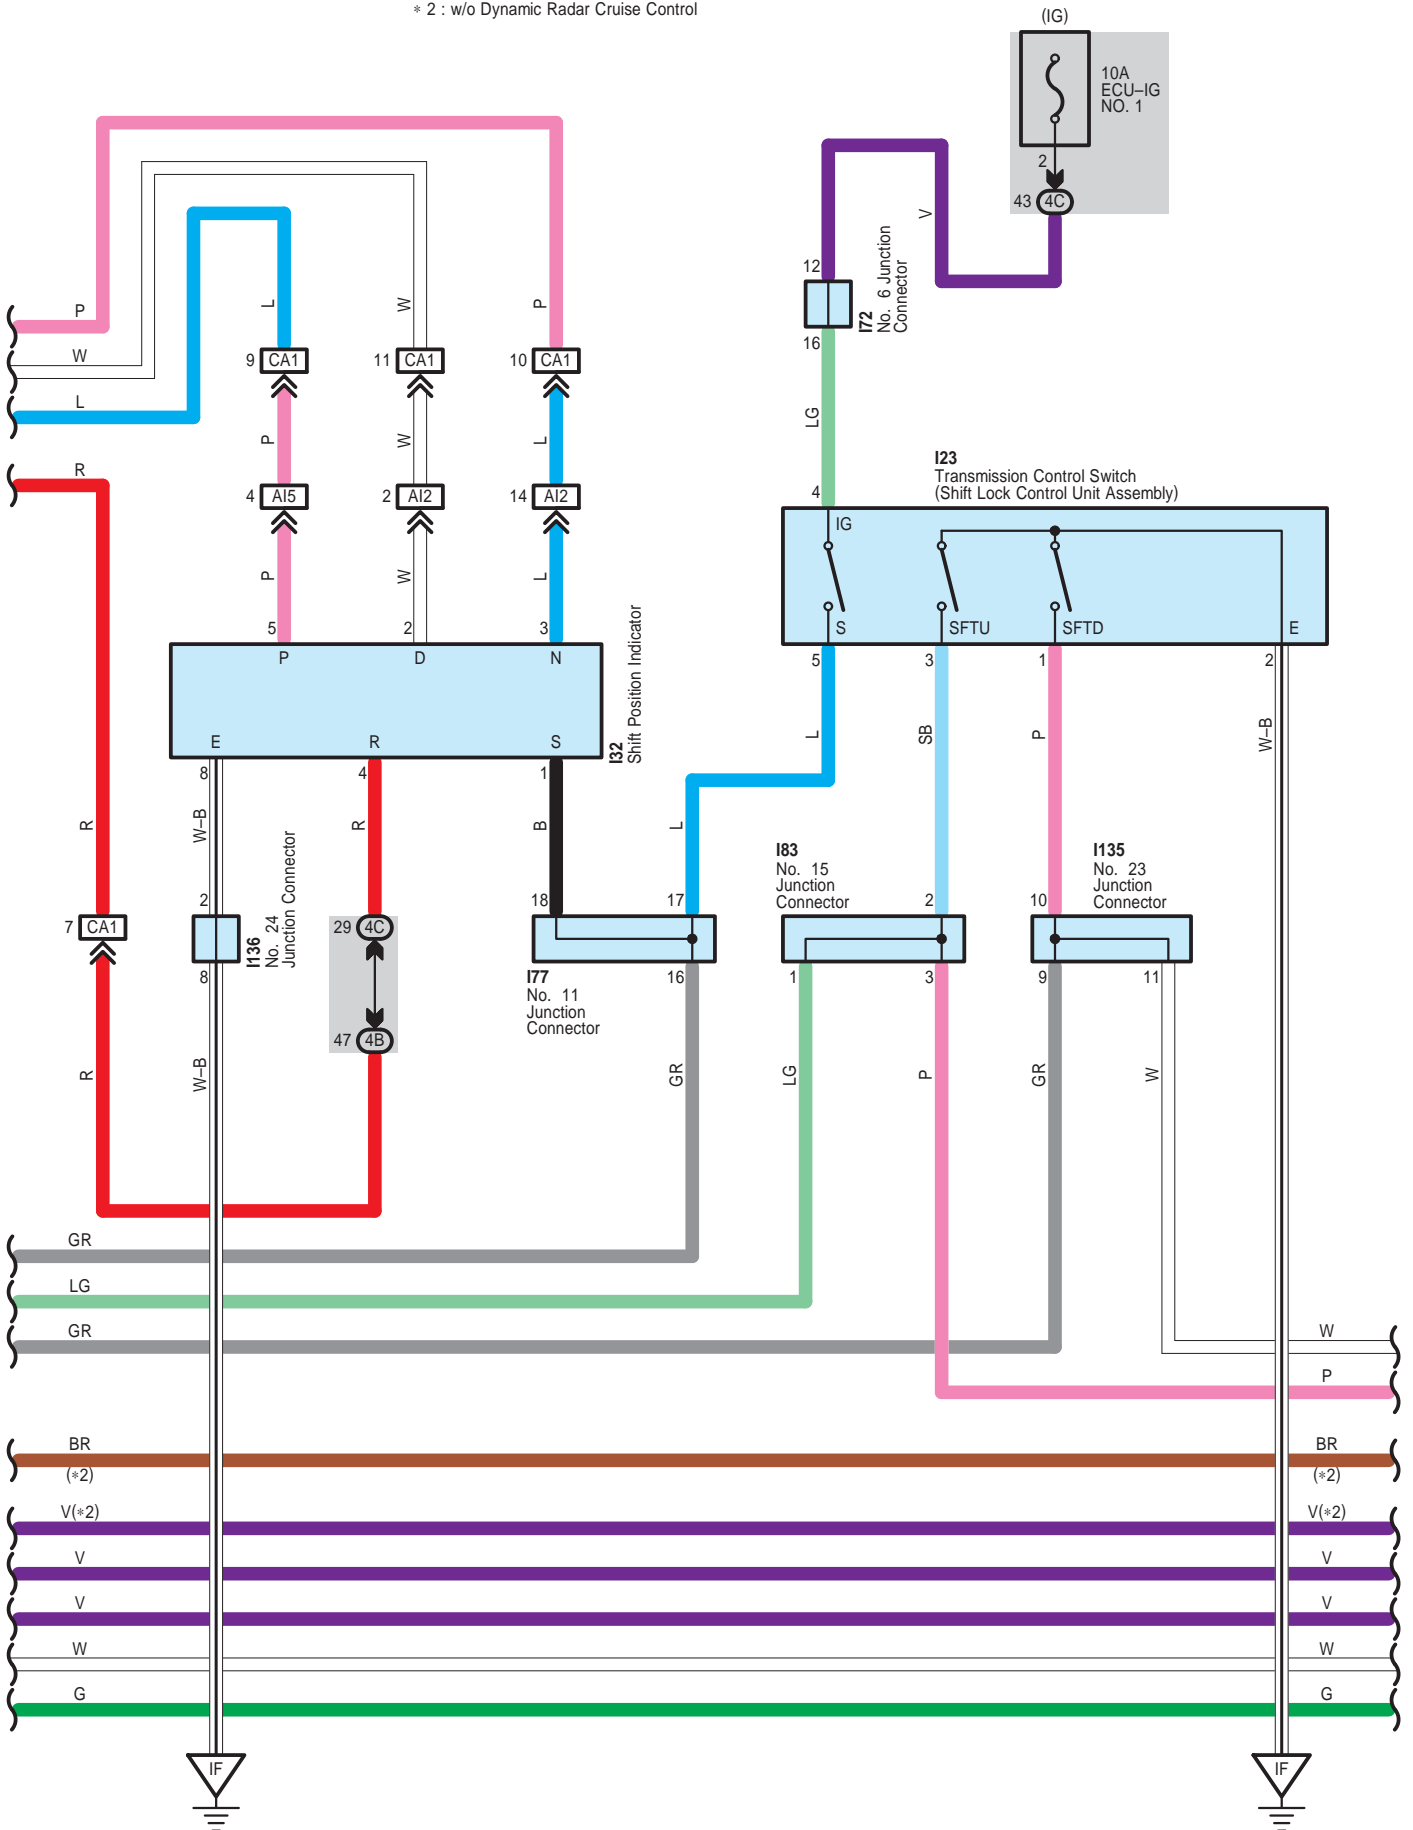

**Cruise Control (Before Sep. 2017 Production), Electronically Controlled Transmission and A/T Indicator (Before Sep. 2017 Production),
Engine Control (Before Sep. 2017 Production)**

* 2 : w/o Dynamic Radar Cruise Control