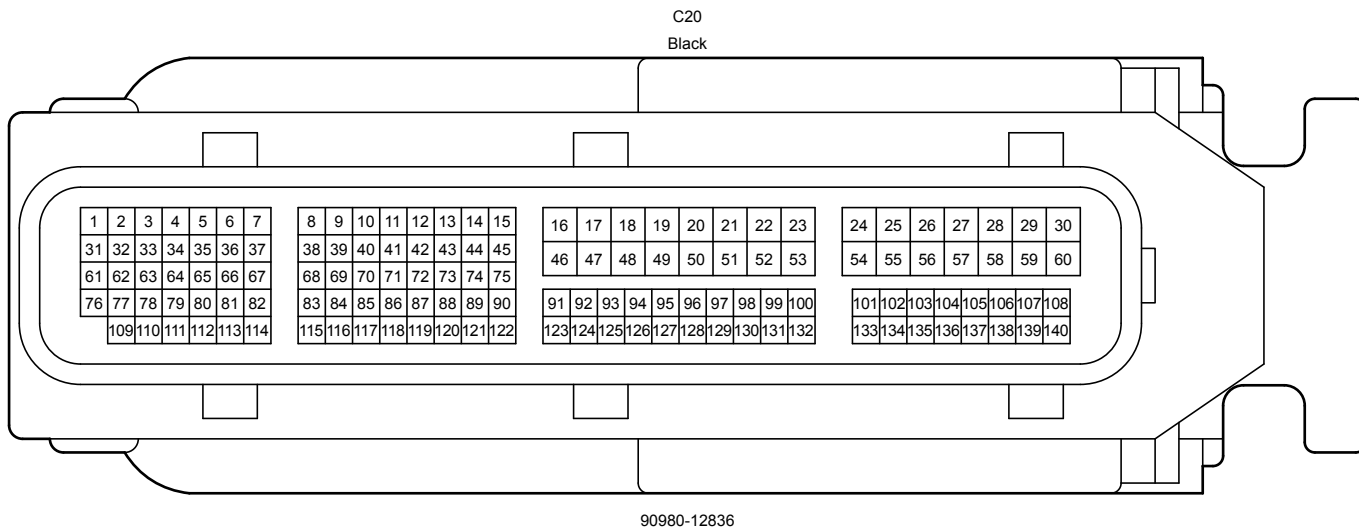

C11

Gray

90980-11028

C14

Black

90980-12A23

Cruise Control (Before Sep. 2017 Production), Electronically Controlled Transmission and A/T Indicator (Before Sep. 2017 Production),  
 Engine Control (Before Sep. 2017 Production)