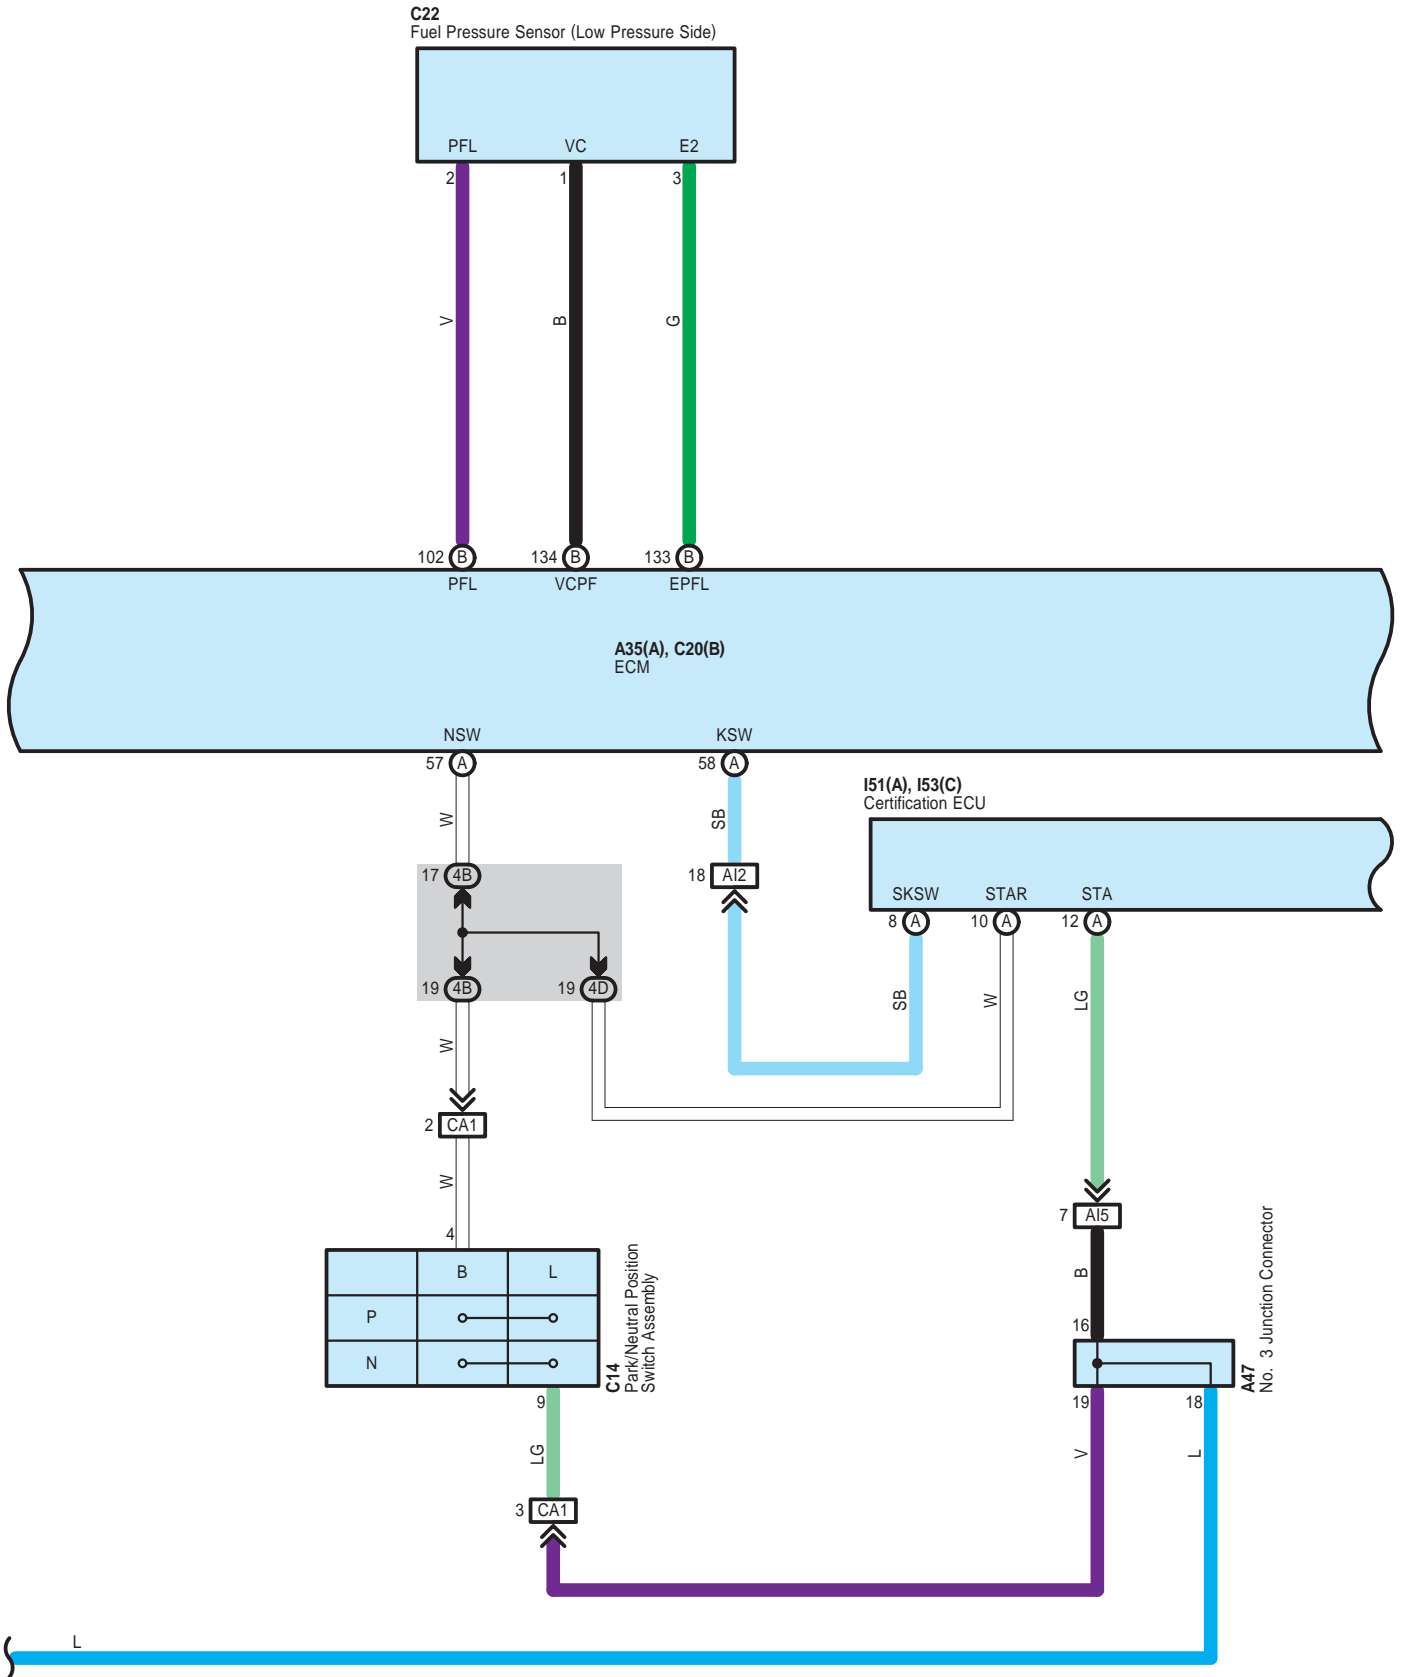

**Cruise Control (Before Sep. 2017 Production), Electronically Controlled Transmission and A/T Indicator (Before Sep. 2017 Production),  
Engine Control (Before Sep. 2017 Production)**

- \* 5 : w/ Adaptive Variable Suspension
- \* 6 : w/o Adaptive Variable Suspension

C21  
 Electronically Controlled Transmission Solenoid (Transmission Wire)

- \* 3 : w/ Power Tilt and Power Telescopic
- \* 4 : w/o Power Tilt and Power Telescopic

\* 2 : w/o Dynamic Radar Cruise Control