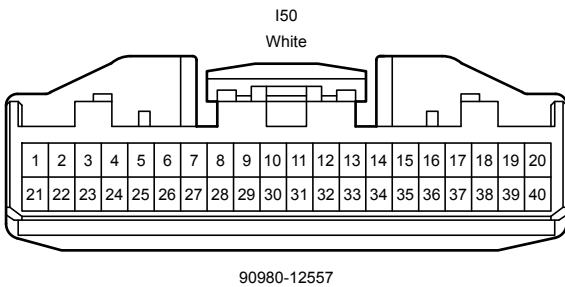

Cruise Control (Before Sep. 2017 Production), Electronically Controlled Transmission and A/T Indicator (Before Sep. 2017 Production),
Engine Control (Before Sep. 2017 Production)