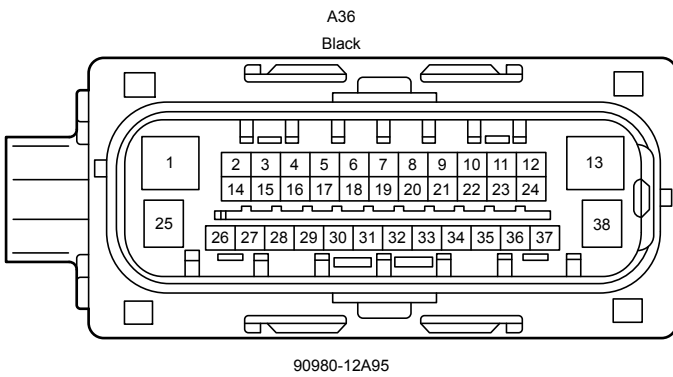

- \* 1 : w/ Dynamic Radar Cruise Control
- \* 2 : w/o Dynamic Radar Cruise Control

110(A)  
Combination Meter Assembly

Cruise Control (Before Sep. 2017 Production), Electronically Controlled Transmission and A/T Indicator (Before Sep. 2017 Production),  
 Engine Control (Before Sep. 2017 Production)