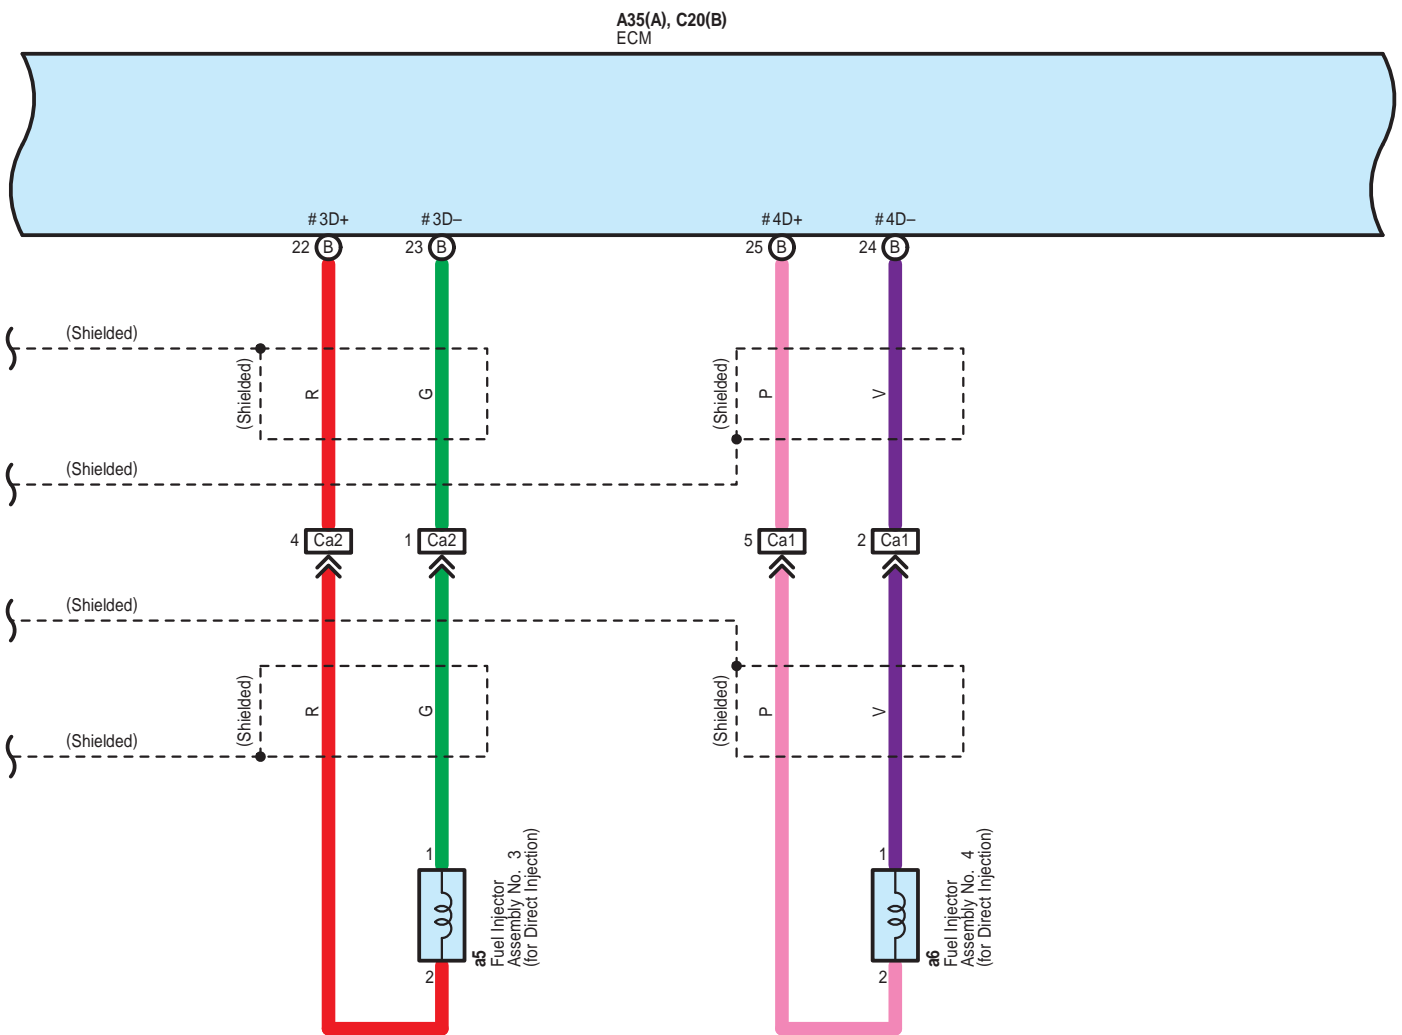

C21  
 Electronically Controlled Transmission Solenoid (Transmission Wire)

- \* 3 : w/ Power Tilt and Power Telescopic
- \* 4 : w/o Power Tilt and Power Telescopic

\* 2 : w/o Dynamic Radar Cruise Control