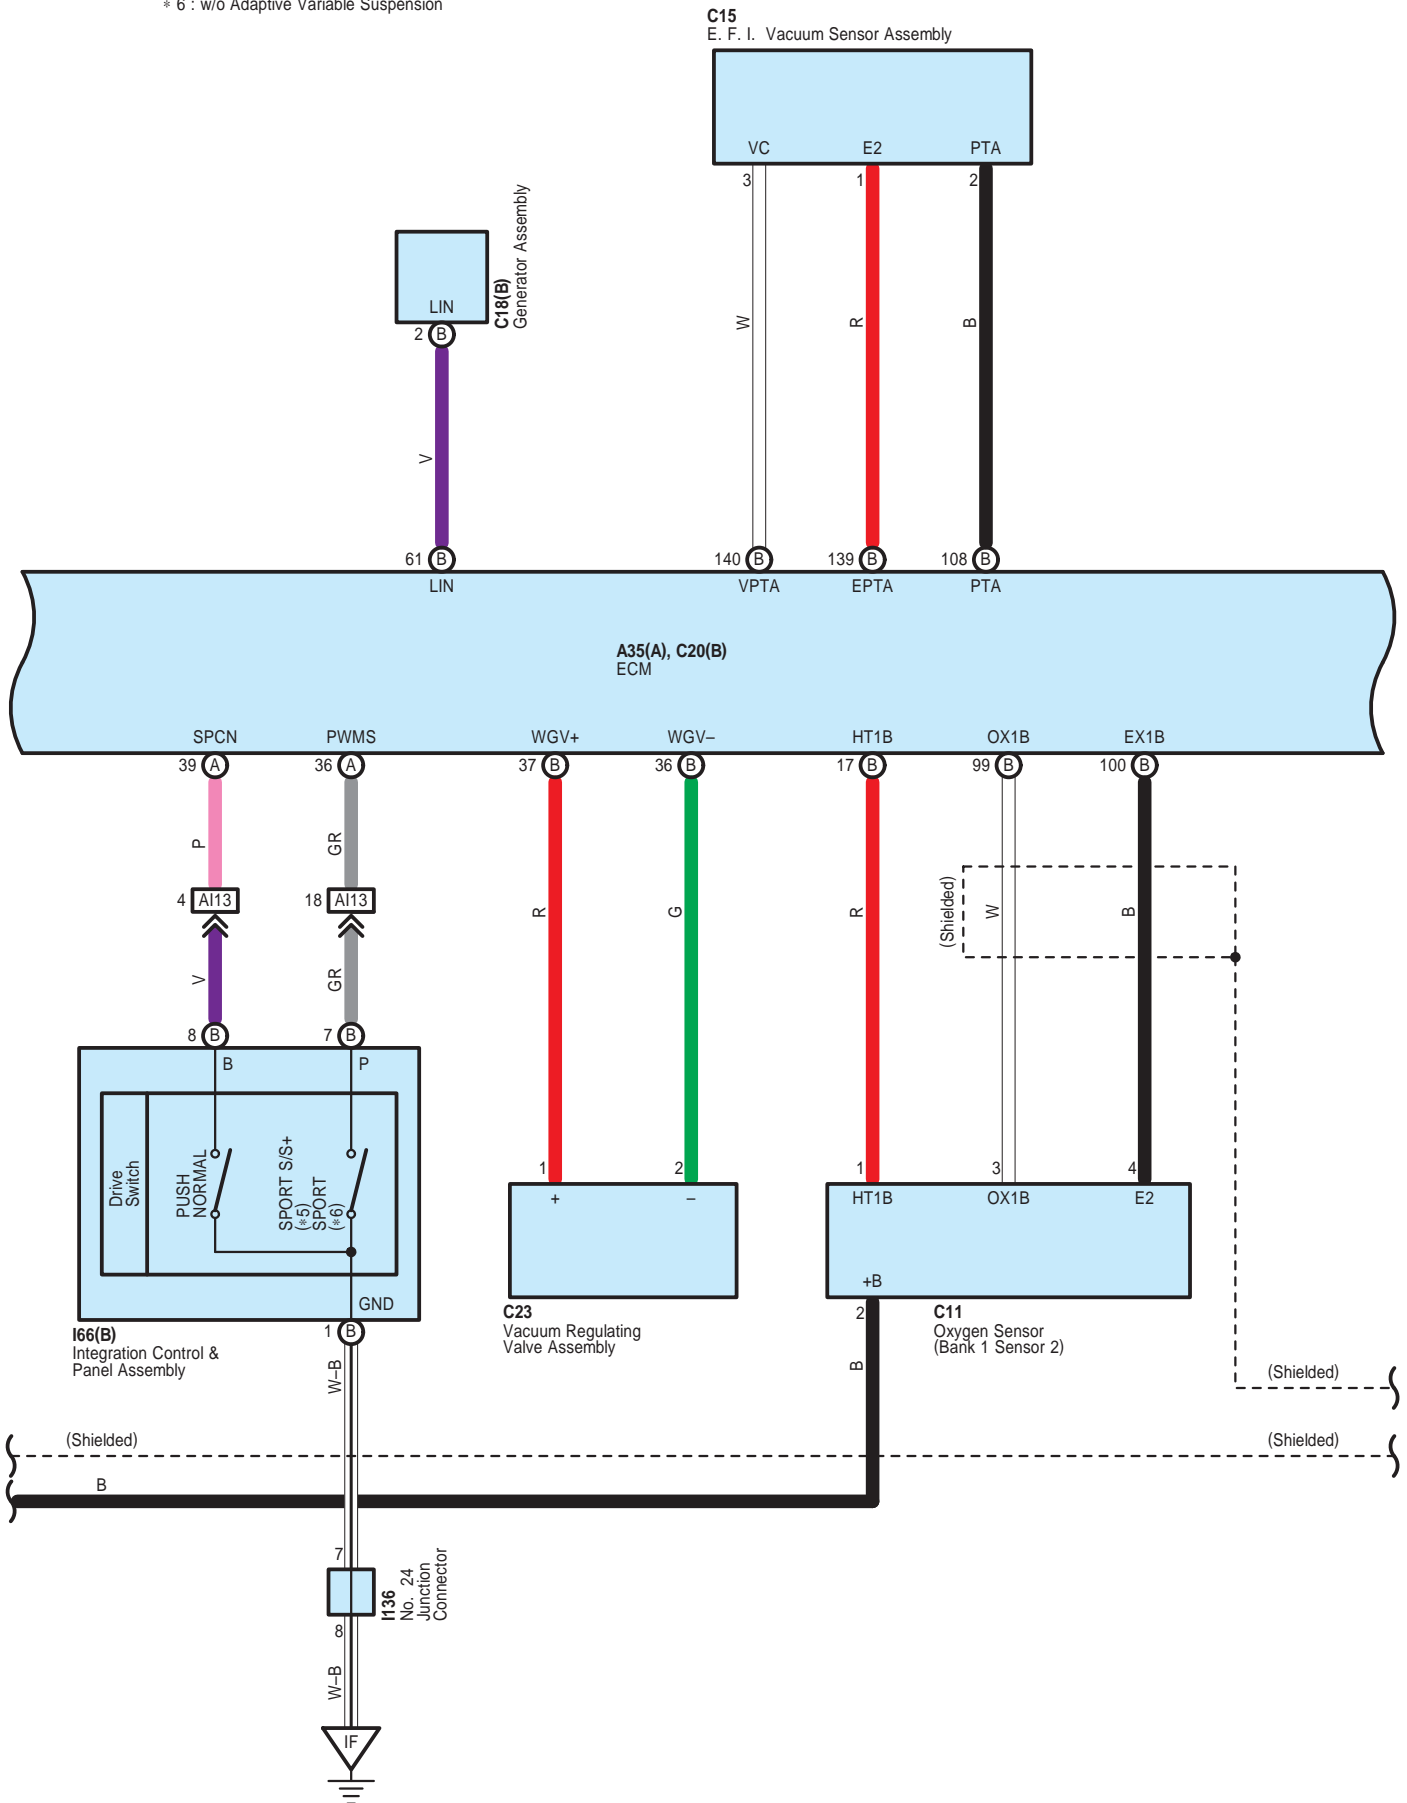

C21  
 Electronically Controlled Transmission Solenoid (Transmission Wire)

- \* 3 : w/ Power Tilt and Power Telescopic
- \* 4 : w/o Power Tilt and Power Telescopic

\* 2 : w/o Dynamic Radar Cruise Control