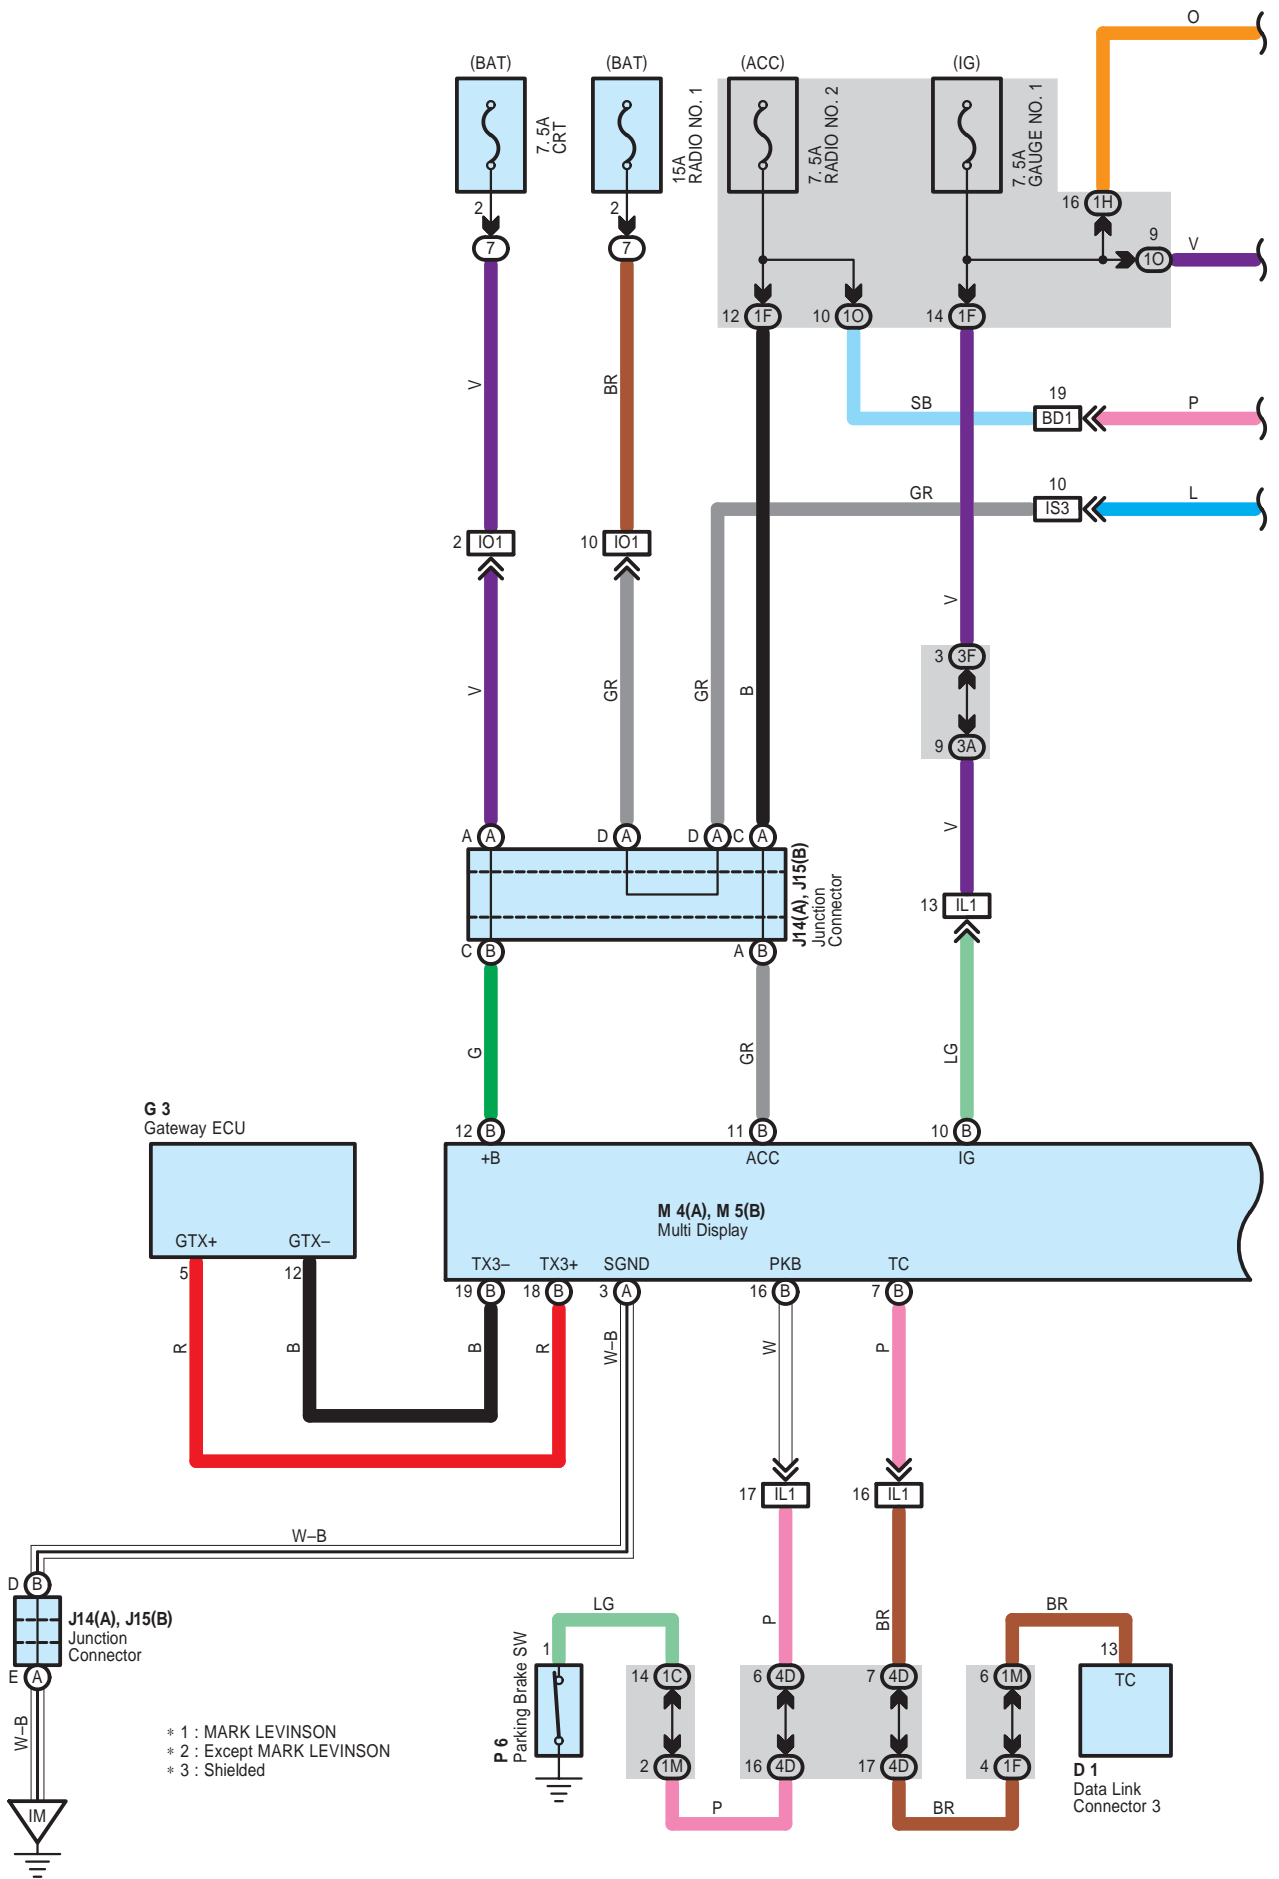

LEXUS Navigation System and LEXUS Parking Assist