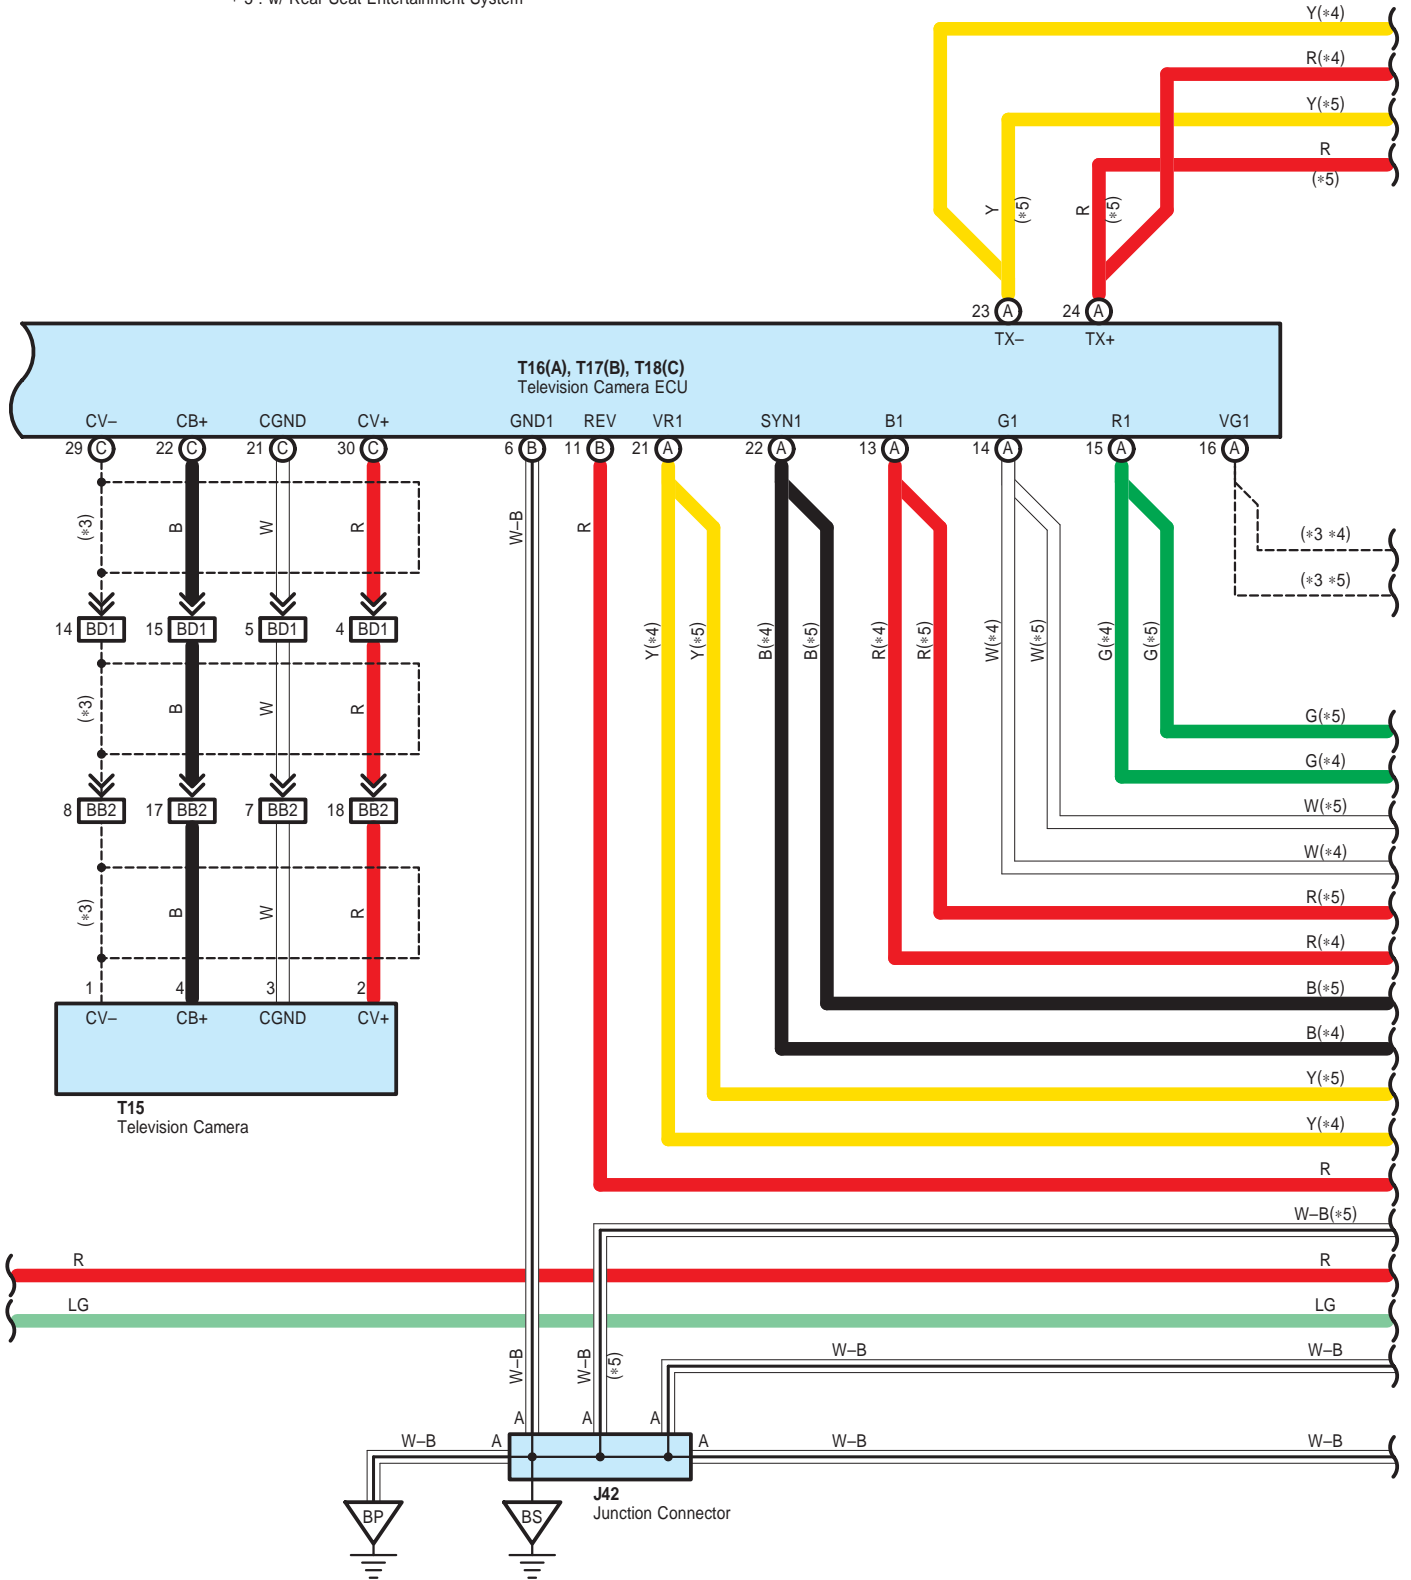

- 3 : Shielded
- 4 : w/o Rear Seat Entertainment System
- 5 : w/ Rear Seat Entertainment System