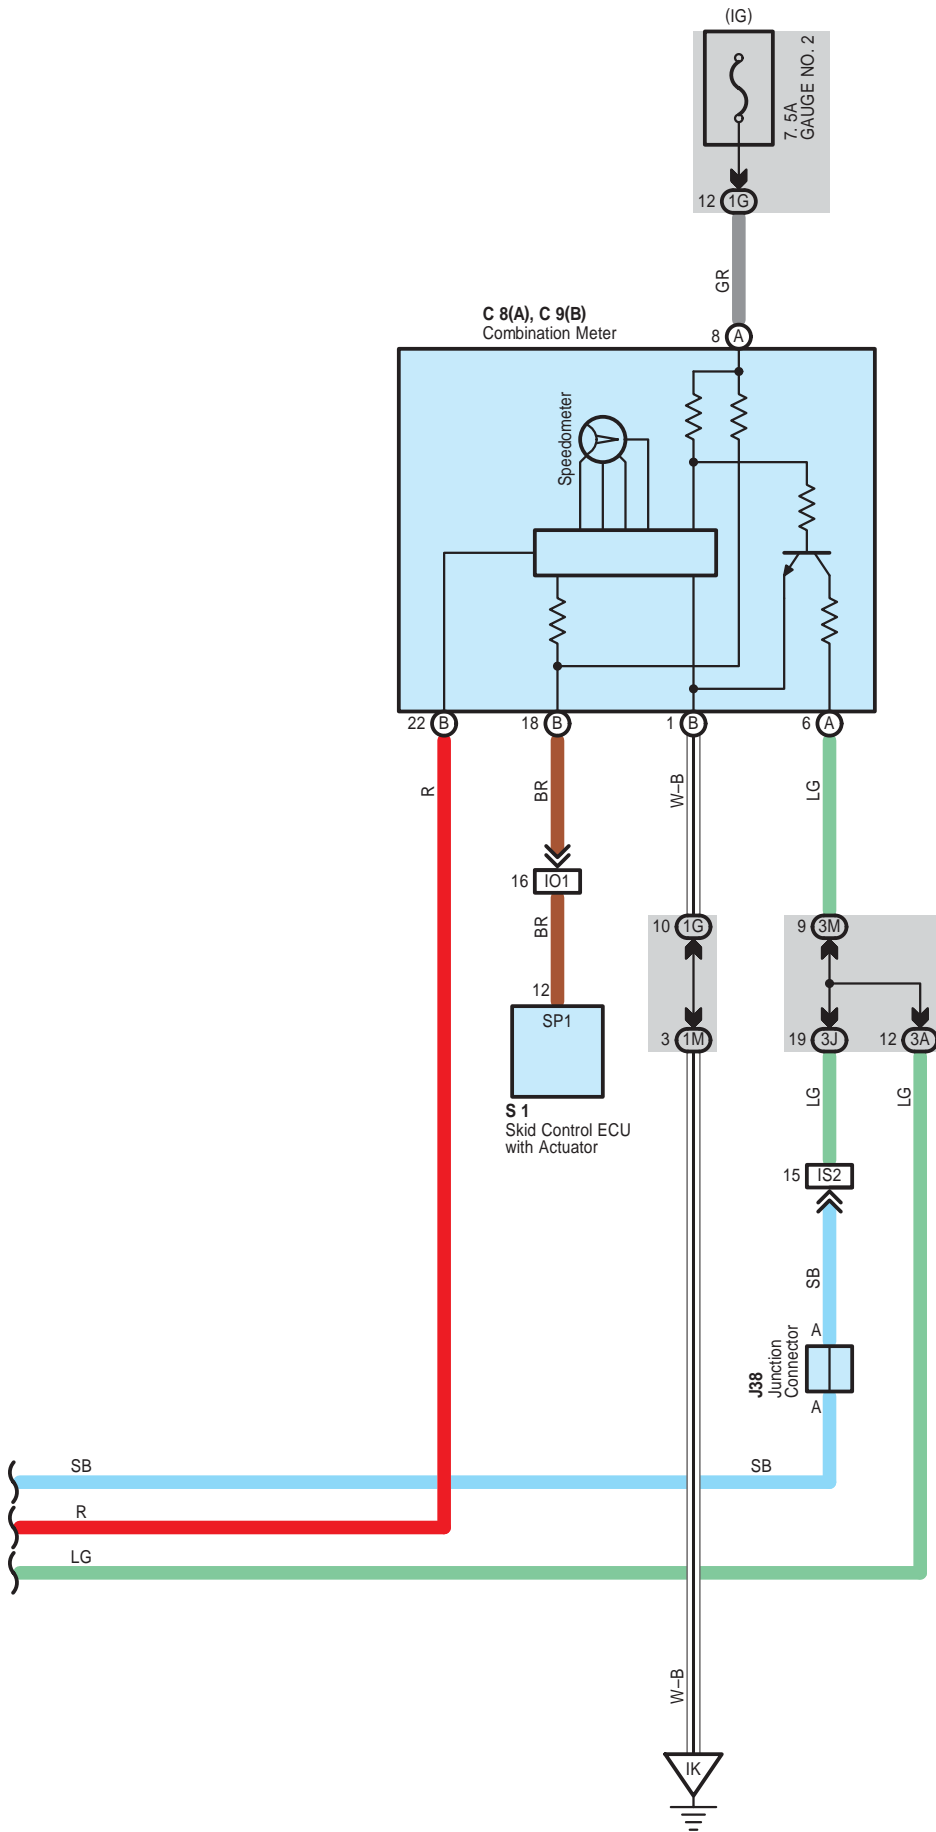

LEXUS Navigation System and LEXUS Parking Assist

: Parts Location

Code	See Page	Code	See Page	Code	See Page
B5	46	J38	51	R4	B 49
C8	A 47	J39	51	R15	A 52
C9	B 47	J42	51	R25	D 52
D1	47	M4	A 48	S1	45
F11	47	M5	B 48	S27	B 53
G3	47	N2	A 51	S29	C 53
J11	A 48	N3	B 51	S30	A 53
J14	A 48	N6	C 51	T11	49
J15	B 48	O2	52	T15	53
J16	48	P1	45	T16	A 53
J20	A 48	P6	49	T17	B 53
J21	B 48	R3	C 49	T18	C 53

: Relay Blocks

Code	See Page	Relay Blocks (Relay Block Location)
7	22	Fusible Link Block (Engine Compartment Left)

: Junction Block and Wire Harness Connector

Code	See Page	Junction Block and Wire Harness (Connector Location)
1C	26	Engine Room Main Wire and Instrument Panel J/B (Lower Finish Panel)
1F	26	Instrument Panel Wire and Instrument Panel J/B (Lower Finish Panel)
1G	27	
1H		
1M	26	
1O	26	
3A	34	Instrument Panel Wire and J/B No.3 (Behind the Combination Meter)
3F		
3J		
3M		
4D	39	Instrument Panel Wire and J/B No.4 (Behind the Glove Box)
5A	42	Floor Wire and Rear J/B (Left Rear Quarter Panel)
5B	42	Floor No.2 Wire and Rear J/B (Left Rear Quarter Panel)
5C		

: Connector Joining Wire Harness and Wire Harness

Code	See Page	Joining Wire Harness and Wire Harness (Connector Location)
ID3	58	Instrument Panel Wire and Floor No.2 Wire (Left Kick Panel)
IE1	59	Roof Wire and Instrument Panel No.2 Wire (Left Side of the Instrument Panel)
IG1	59	Instrument Panel No.2 Wire and Floor Wire (Instrument Panel Brace LH)
IH2	59	Instrument Panel No.2 Wire and Floor Wire (Instrument Panel Brace RH)
IL1	60	Instrument Panel Wire and Instrument Panel No.2 Wire (Above the Glove Box)
IL2		
IN1	60	Engine Wire and Instrument Panel Wire (Behind the Glove Box)
IO1	60	Engine Room Main Wire and Instrument Panel Wire (Right Kick Panel)
IS2	61	Instrument Panel Wire and Floor Wire (Right Kick Panel)
IS3		
BB2	62	Back Door No.1 Wire and Floor No.2 Wire (Left Rear Side of the Roof)
BD1	62	Floor No.2 Wire and Floor Wire (Left Rear Quarter Panel)