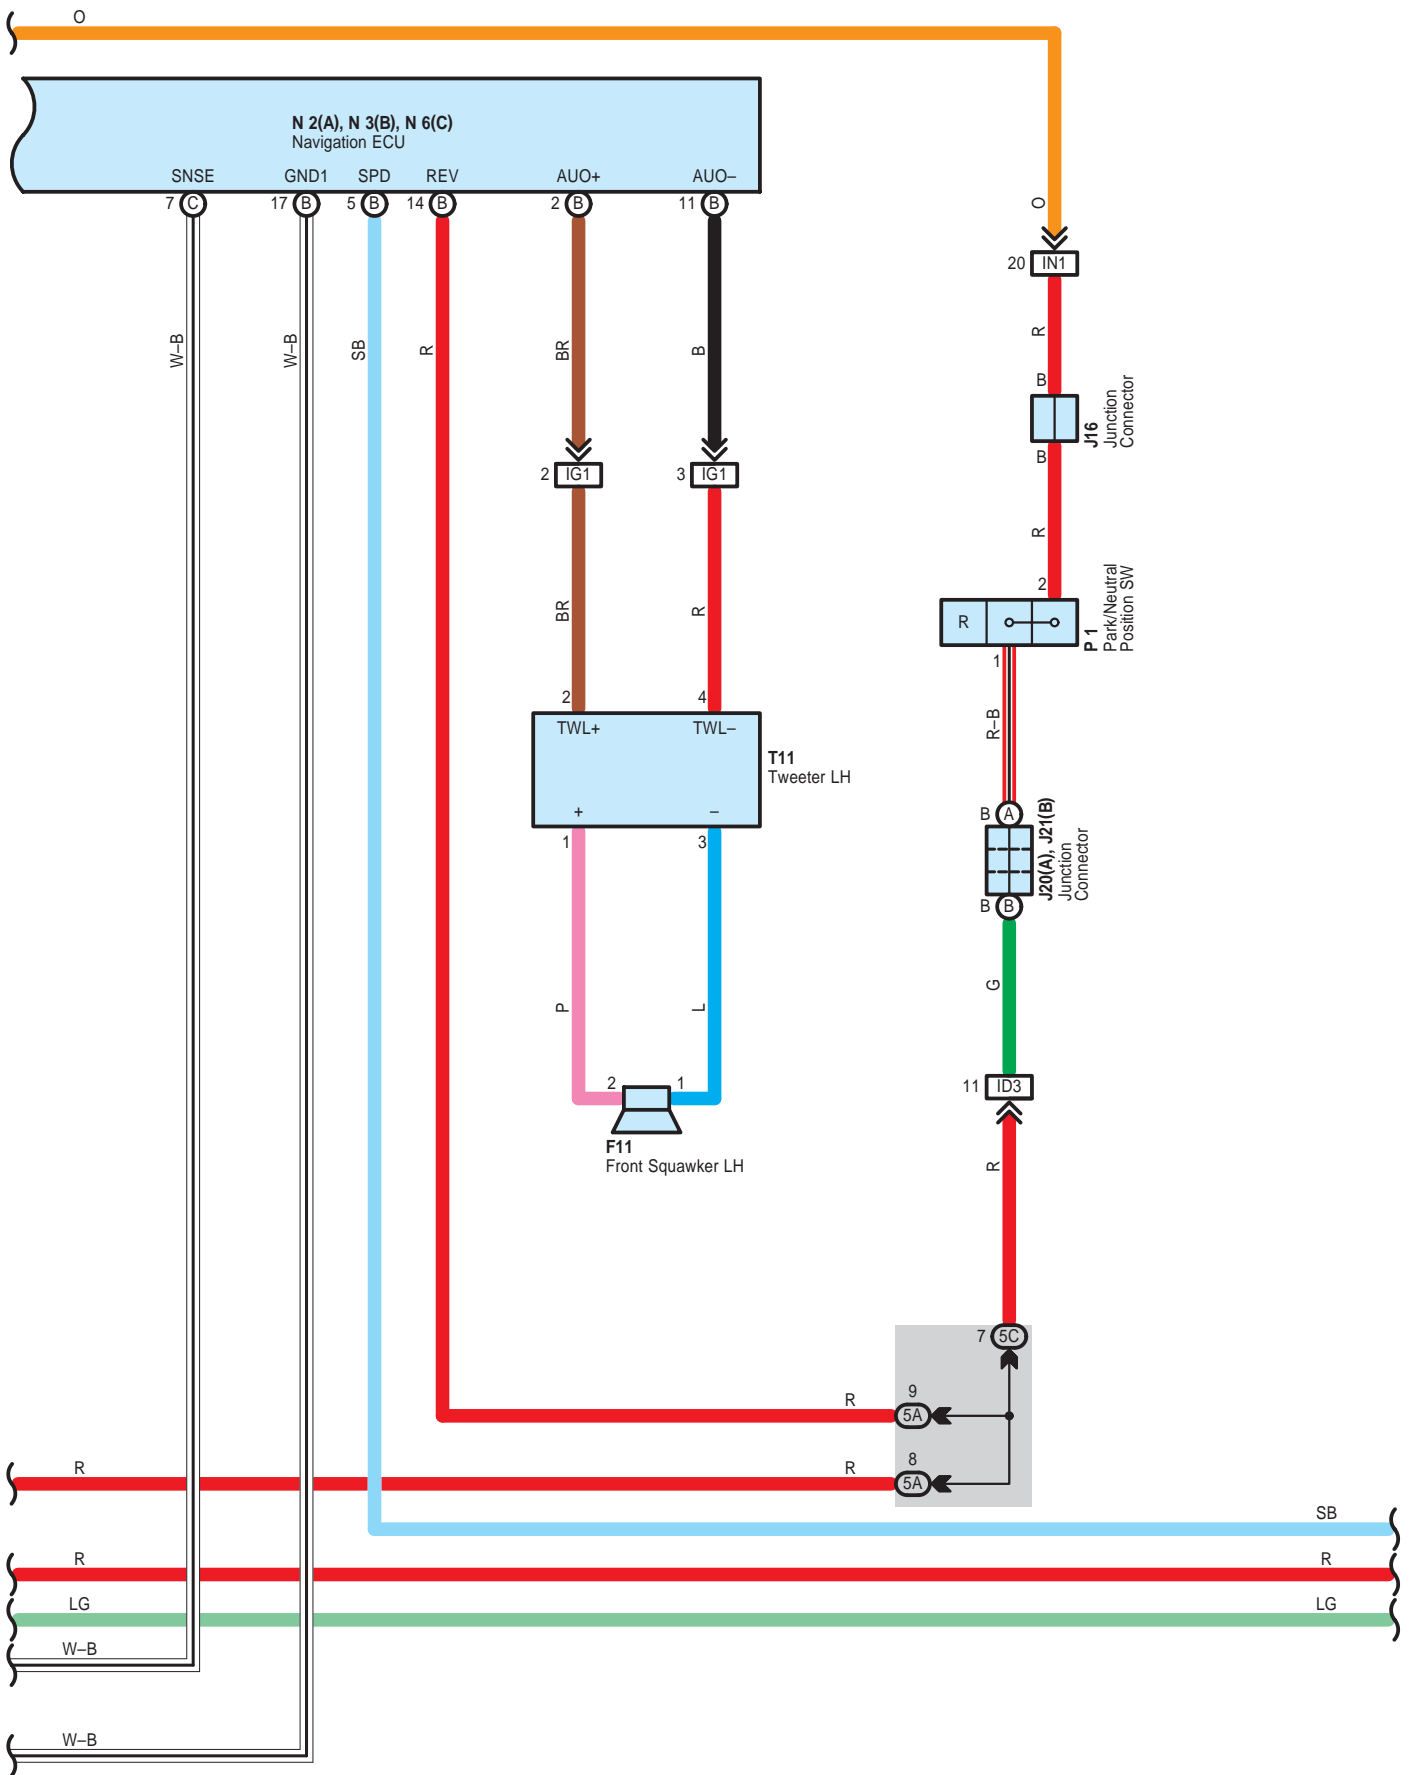

LEXUS Navigation System and LEXUS Parking Assist

: Parts Location

Code	See Page	Code	See Page	Code	See Page
B5	46	J38	51	R4	B 49
C8	A 47	J39	51	R15	A 52
C9	B 47	J42	51	R25	D 52
D1	47	M4	A 48	S1	45
F11	47	M5	B 48	S27	B 53
G3	47	N2	A 51	S29	C 53
J11	A 48	N3	B 51	S30	A 53
J14	A 48	N6	C 51	T11	49
J15	B 48	O2	52	T15	53
J16	48	P1	45	T16	A 53
J20	A 48	P6	49	T17	B 53
J21	B 48	R3	C 49	T18	C 53

: Relay Blocks

Code	See Page	Relay Blocks (Relay Block Location)
7	22	Fusible Link Block (Engine Compartment Left)

: Junction Block and Wire Harness Connector

Code	See Page	Junction Block and Wire Harness (Connector Location)
1C	26	Engine Room Main Wire and Instrument Panel J/B (Lower Finish Panel)
1F	26	Instrument Panel Wire and Instrument Panel J/B (Lower Finish Panel)
1G	27	
1H		
1M	26	
1O	26	
3A	34	Instrument Panel Wire and J/B No.3 (Behind the Combination Meter)
3F		
3J		
3M		
4D	39	Instrument Panel Wire and J/B No.4 (Behind the Glove Box)
5A	42	Floor Wire and Rear J/B (Left Rear Quarter Panel)
5B	42	Floor No.2 Wire and Rear J/B (Left Rear Quarter Panel)
5C		

: Connector Joining Wire Harness and Wire Harness

Code	See Page	Joining Wire Harness and Wire Harness (Connector Location)
ID3	58	Instrument Panel Wire and Floor No.2 Wire (Left Kick Panel)
IE1	59	Roof Wire and Instrument Panel No.2 Wire (Left Side of the Instrument Panel)
IG1	59	Instrument Panel No.2 Wire and Floor Wire (Instrument Panel Brace LH)
IH2	59	Instrument Panel No.2 Wire and Floor Wire (Instrument Panel Brace RH)
IL1	60	Instrument Panel Wire and Instrument Panel No.2 Wire (Above the Glove Box)
IL2		
IN1	60	Engine Wire and Instrument Panel Wire (Behind the Glove Box)
IO1	60	Engine Room Main Wire and Instrument Panel Wire (Right Kick Panel)
IS2	61	Instrument Panel Wire and Floor Wire (Right Kick Panel)
IS3		
BB2	62	Back Door No.1 Wire and Floor No.2 Wire (Left Rear Side of the Roof)
BD1	62	Floor No.2 Wire and Floor Wire (Left Rear Quarter Panel)