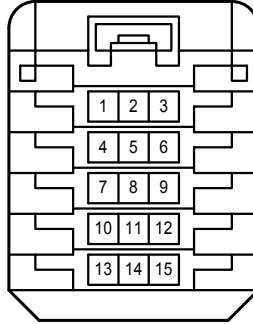

Adaptive Front-Lighting System , Headlight Beam Level Control

F 66
White