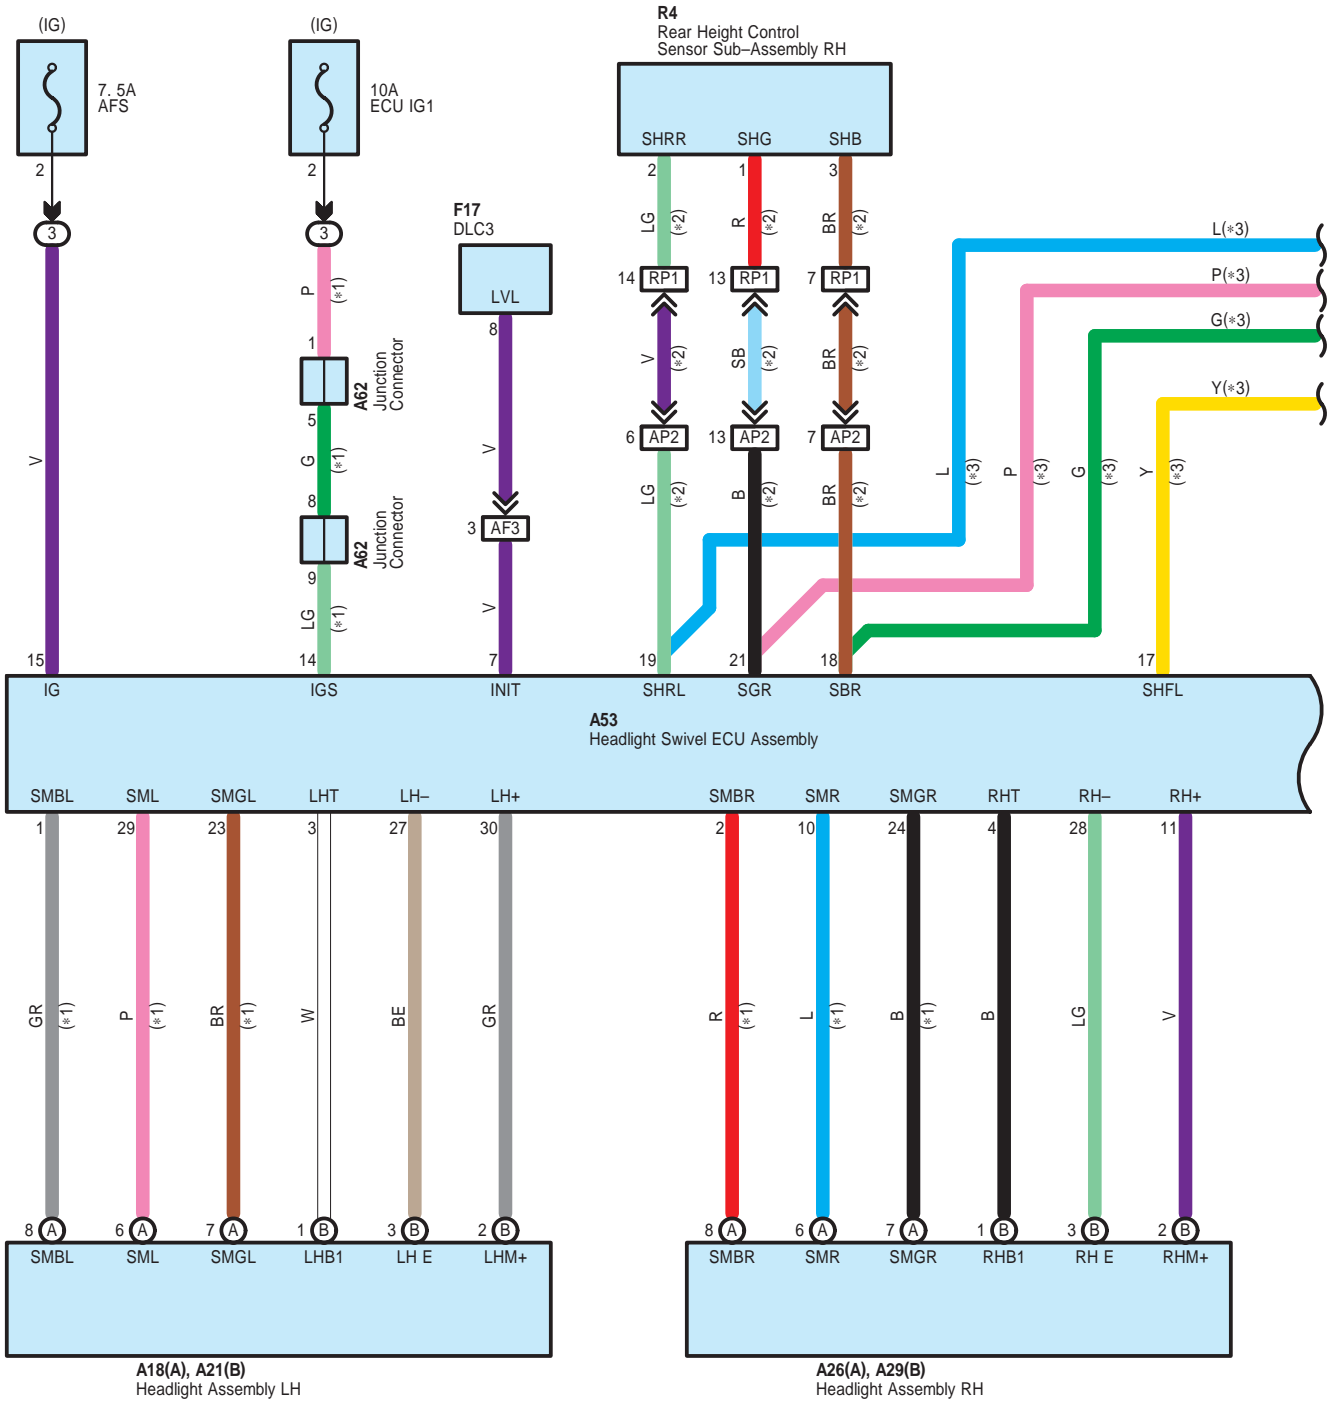

Adaptive Front-Lighting System , Headlight Beam Level Control

Adaptive Front-Lighting System , Headlight Beam Level Control

- * 1 : w/ Adaptive Front-Lighting System
- * 2 : w/o Air Suspension
- * 3 : w/ Air Suspension

Adaptive Front-Lighting System , Headlight Beam Level Control

Adaptive Front-Lighting System , Headlight Beam Level Control

A 18
Gray

A 21
Black

A 26
Gray

A 29
Black

A 38
Black

A 39
Black

A 44
Black

A 53
White

A 54
Black

A 55
Black

A 62
Black

Adaptive Front-Lighting System , Headlight Beam Level Control

F 43
Blue

F 65
White

F 66
White

F 68
Black

F 70
Blue

F 71
Blue

F 92
White

F 93
White

Adaptive Front-Lighting System , Headlight Beam Level Control

F 94
White