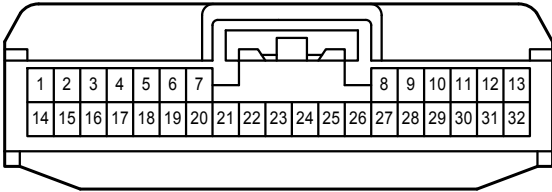

Adaptive Front-Lighting System , Headlight Beam Level Control

A 53
White