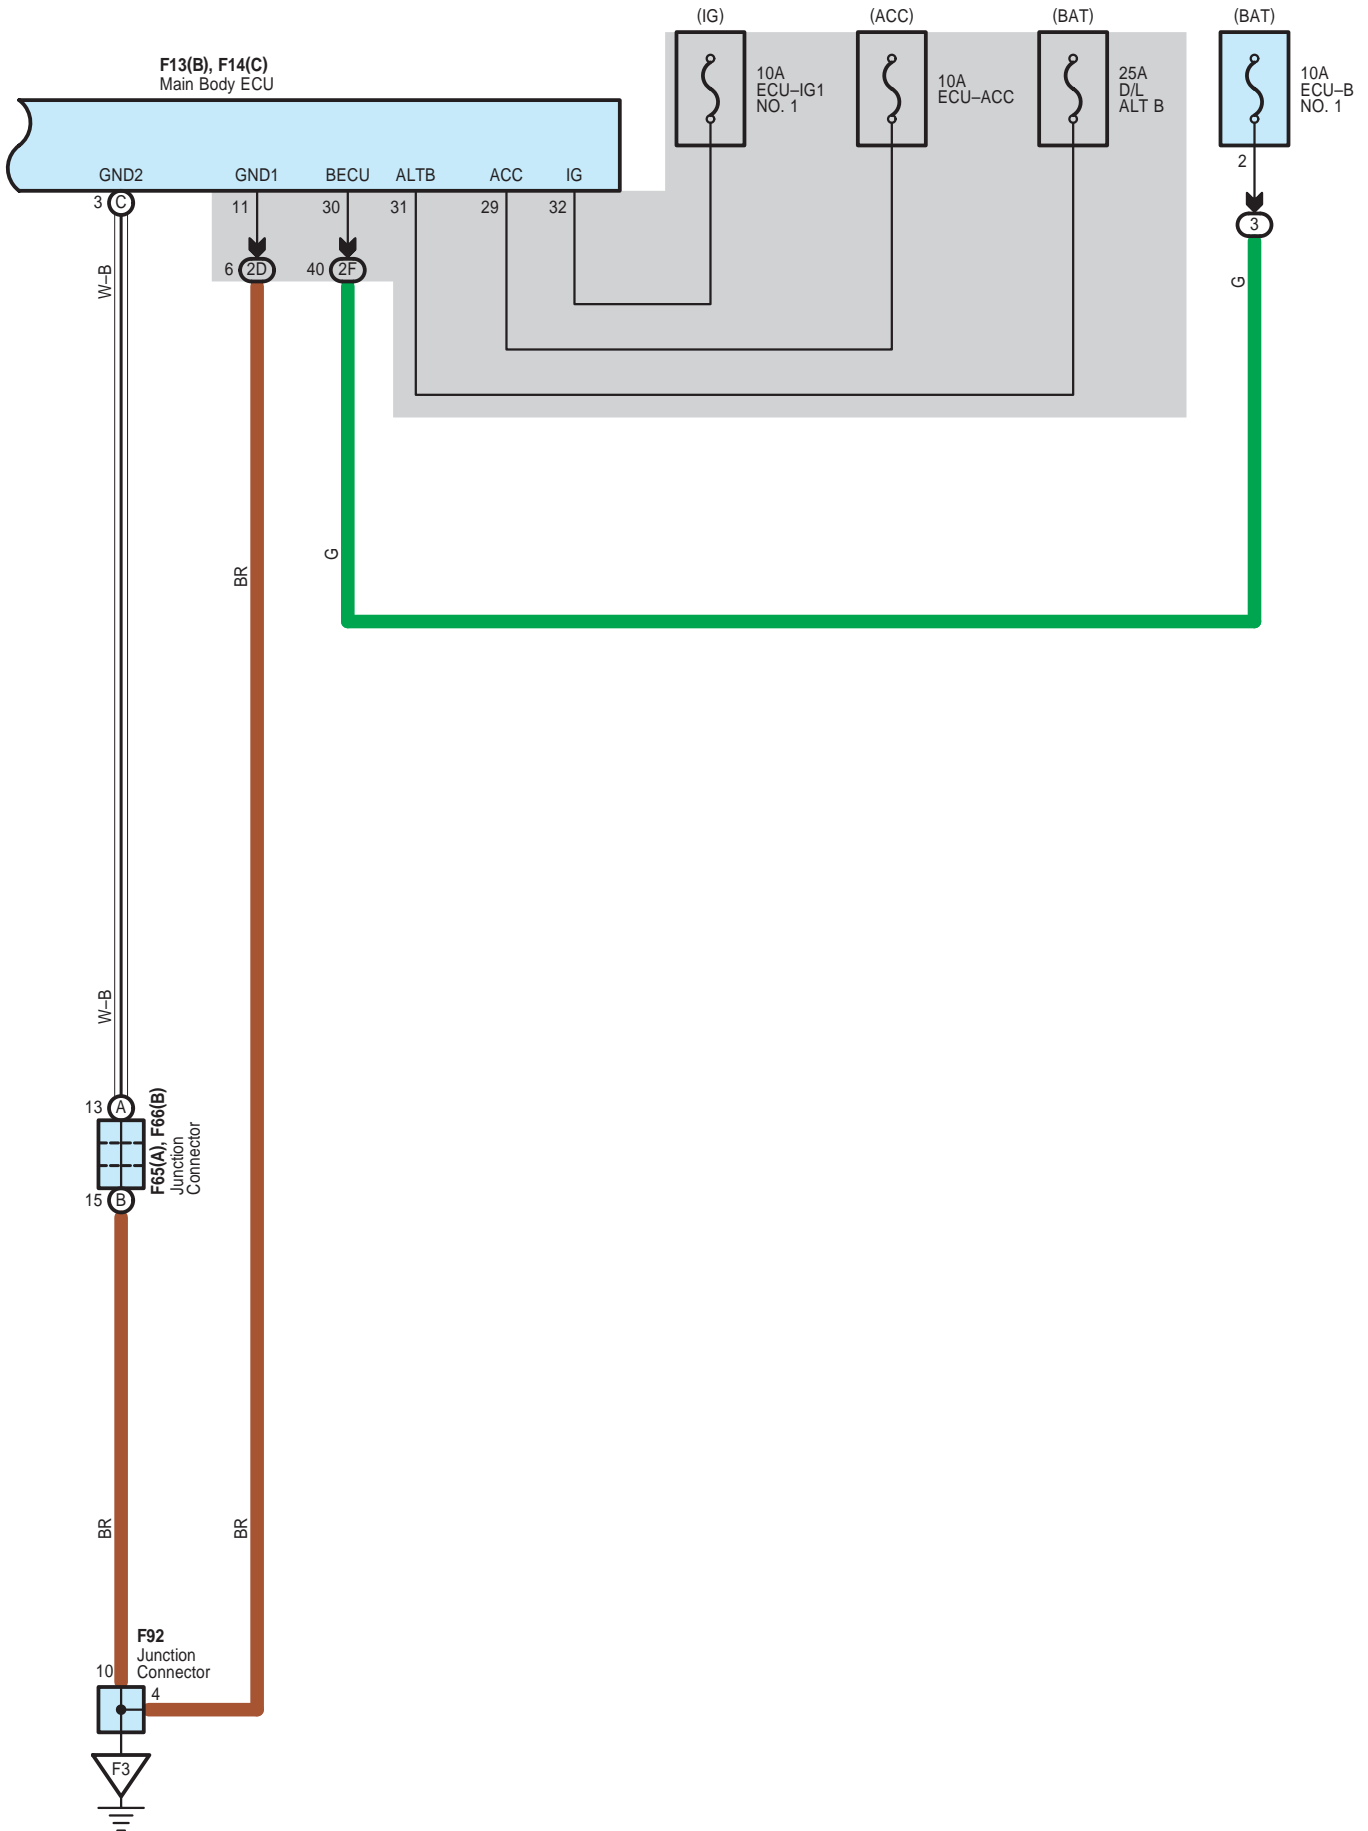

Adaptive Front-Lighting System , Headlight Beam Level Control

Adaptive Front-Lighting System , Headlight Beam Level Control

- * 1 : w/ Adaptive Front-Lighting System
- * 2 : w/o Air Suspension
- * 3 : w/ Air Suspension

Adaptive Front-Lighting System , Headlight Beam Level Control

Adaptive Front-Lighting System , Headlight Beam Level Control

A 18
Gray

A 21
Black

A 26
Gray

A 29
Black

A 38
Black

A 39
Black