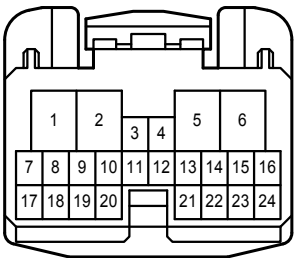

A 44
Black

A 53
White

A 54
Black

A 55
Black

A 62
Black

Adaptive Front-Lighting System , Headlight Beam Level Control

F 43
Blue

F 65
White