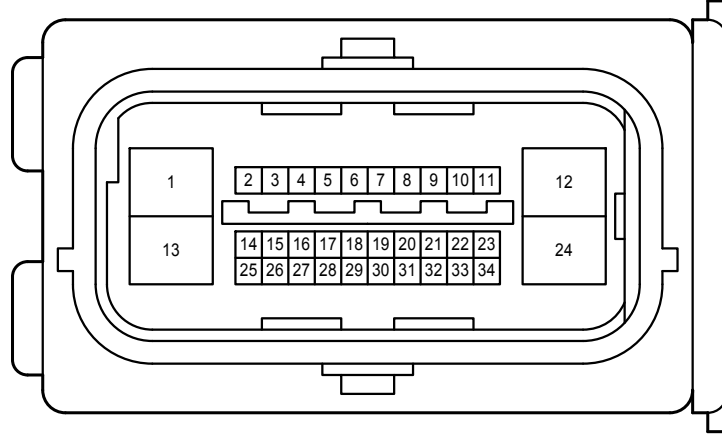

A 54
Black

Adaptive Front-Lighting System , Headlight Beam Level Control

A 44
Black