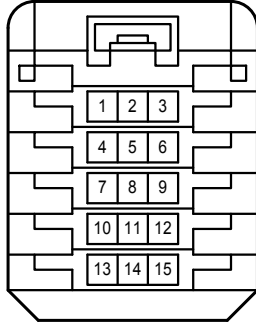

A 44
Black

A 53
White

A 54
Black

A 55
Black

A 62
Black

Adaptive Front-Lighting System , Headlight Beam Level Control

F 43
Blue

F 65
White