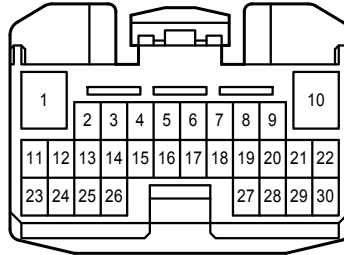

Adaptive Front-Lighting System , Headlight Beam Level Control

A 54
Black