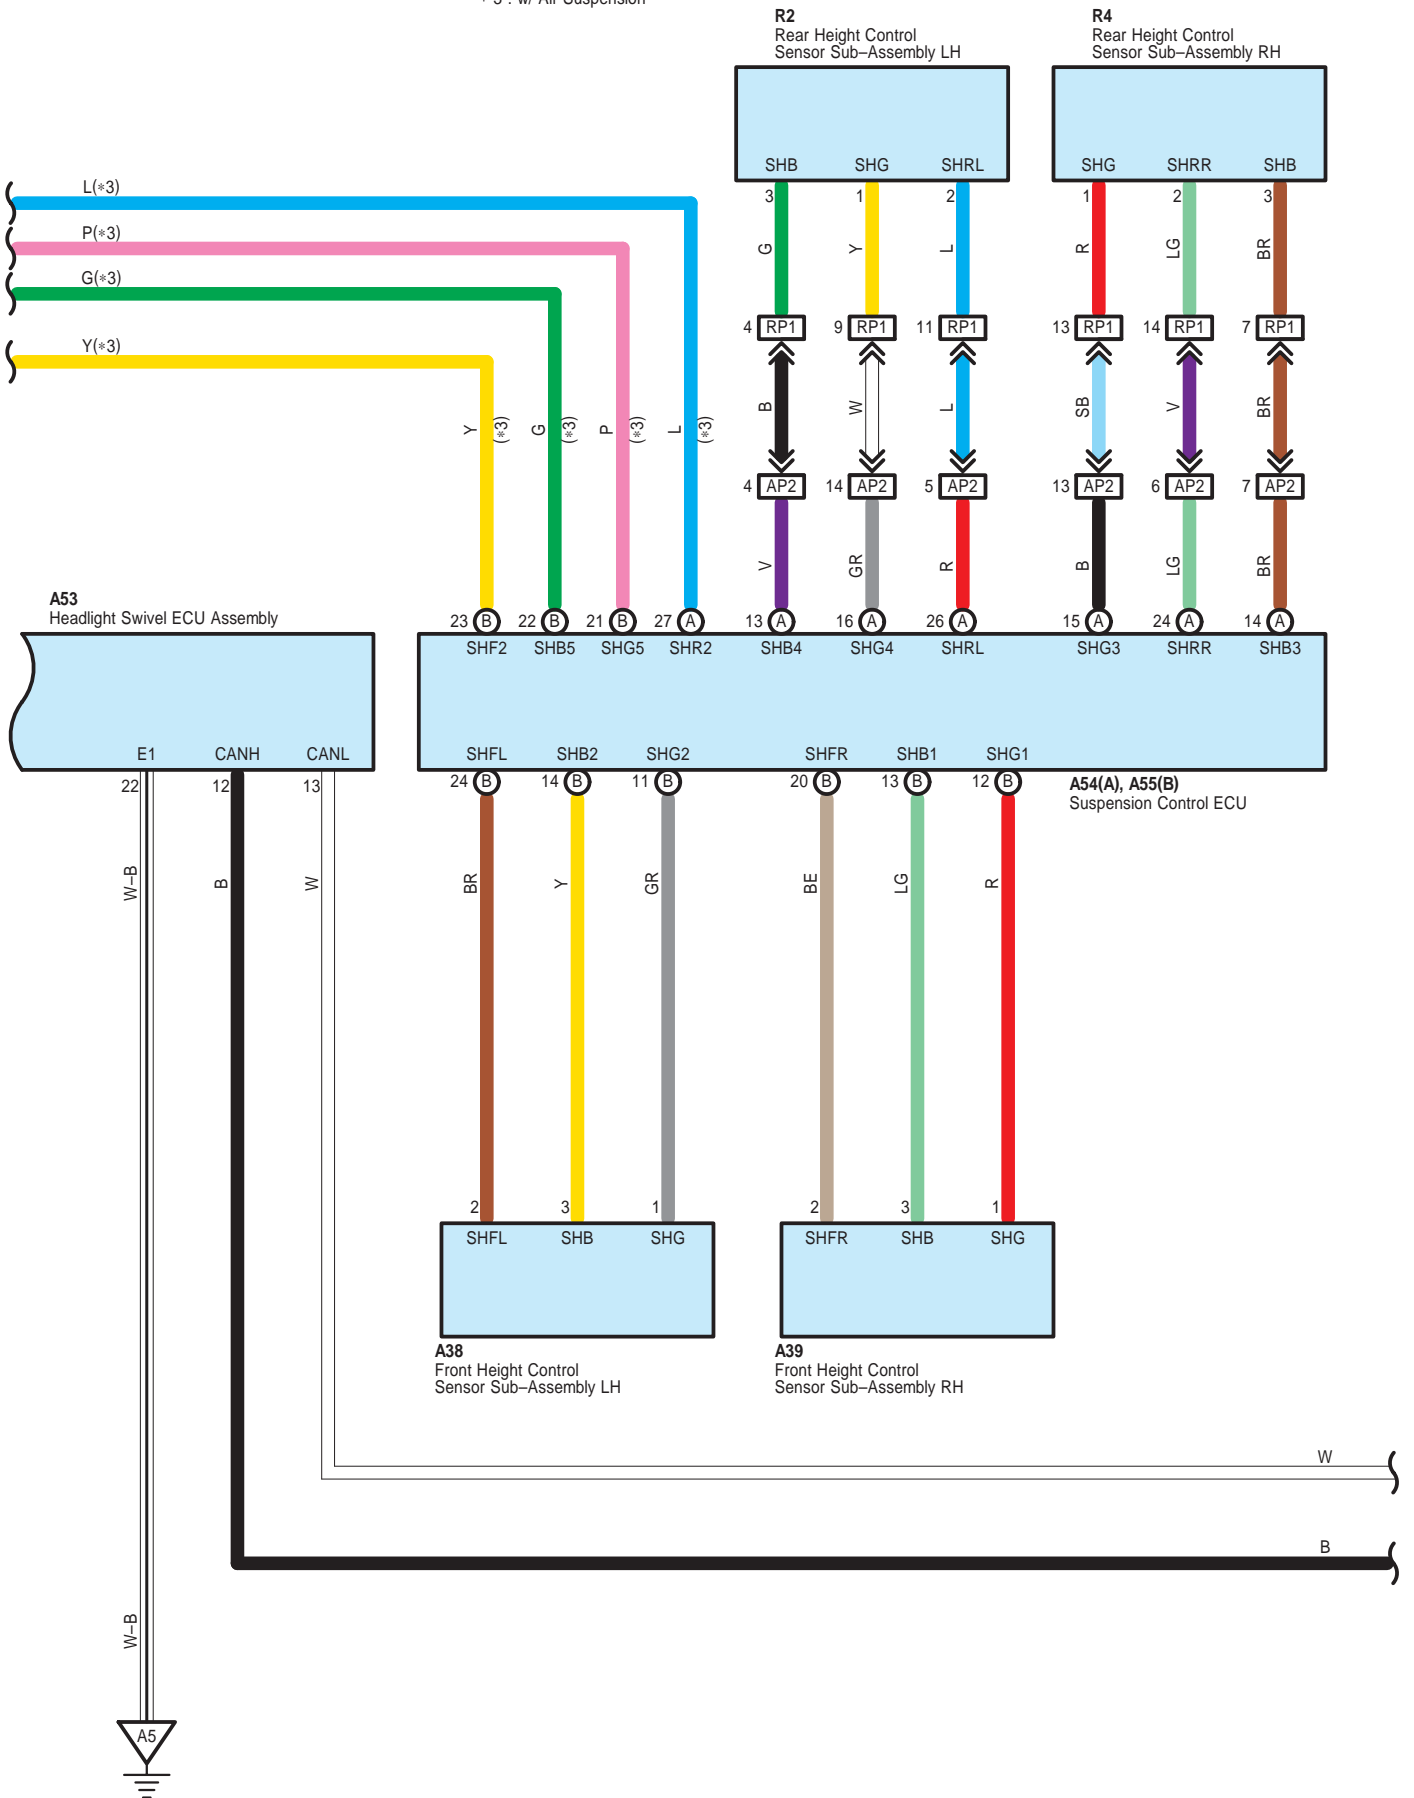

Adaptive Front-Lighting System , Headlight Beam Level Control

Adaptive Front-Lighting System , Headlight Beam Level Control

- * 1 : w/ Adaptive Front-Lighting System
- * 2 : w/o Air Suspension
- * 3 : w/ Air Suspension

Adaptive Front-Lighting System , Headlight Beam Level Control

Adaptive Front-Lighting System , Headlight Beam Level Control

A 18
Gray

A 21
Black

A 26
Gray

A 29
Black

A 38
Black

A 39
Black

F 66
White

F 68
Black

F 70
Blue

F 71
Blue

F 92
White

F 93
White

Adaptive Front-Lighting System , Headlight Beam Level Control

F 94
White

R 2
Black

R 4
Black

2A
White

2D
White

2F
White

AF3
Blue

AF5
Blue

AF10
Black