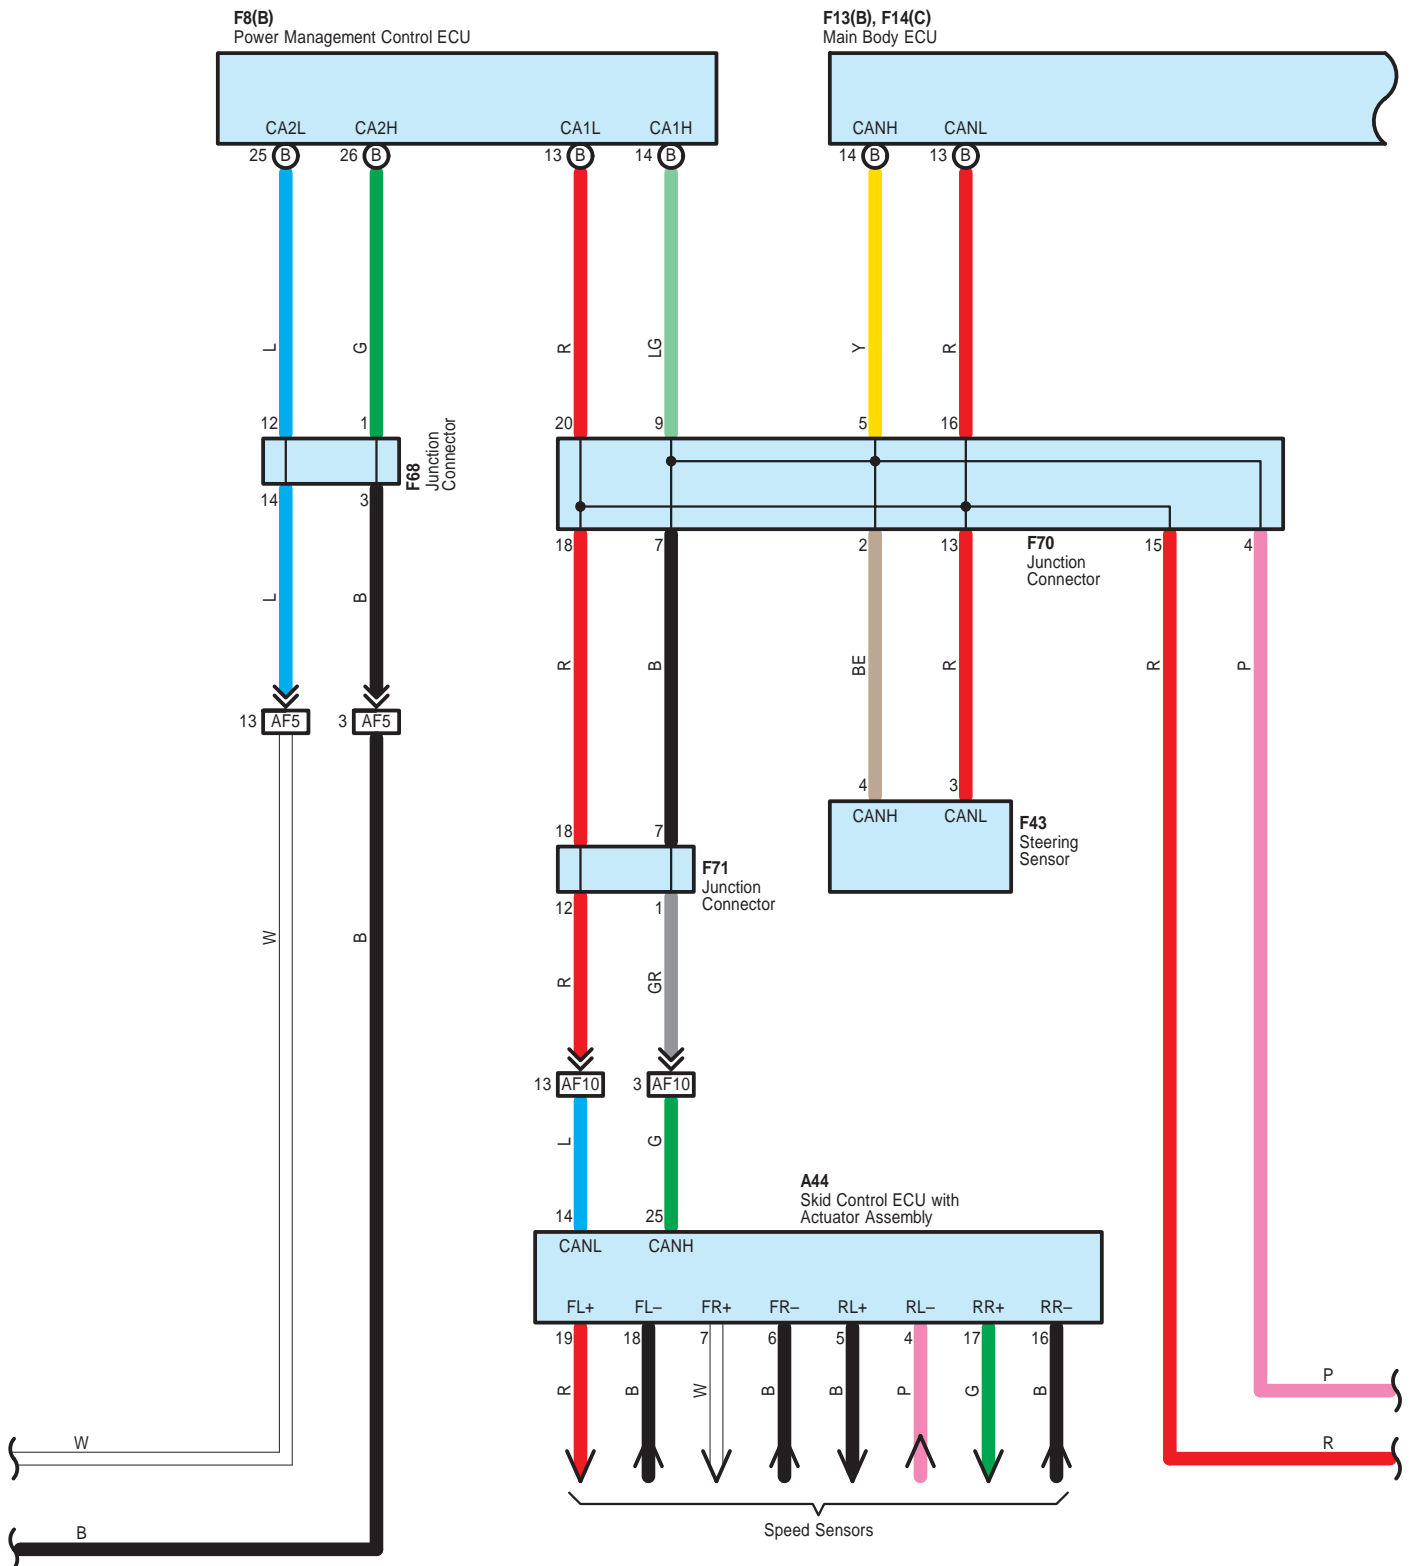

Adaptive Front-Lighting System , Headlight Beam Level Control

Adaptive Front-Lighting System , Headlight Beam Level Control

- * 1 : w/ Adaptive Front-Lighting System
- * 2 : w/o Air Suspension
- * 3 : w/ Air Suspension

Adaptive Front-Lighting System , Headlight Beam Level Control

Adaptive Front-Lighting System , Headlight Beam Level Control

A 18
Gray

A 21
Black

A 26
Gray

A 29
Black

A 38
Black

A 39
Black

A 44
Black

A 53
White

A 54
Black

A 55
Black

A 62
Black

Adaptive Front-Lighting System , Headlight Beam Level Control

F 43
Blue

F 65
White

F 66
White

F 68
Black

F 70
Blue

F 71
Blue

F 92
White

F 93
White

Adaptive Front-Lighting System , Headlight Beam Level Control

F 94
White