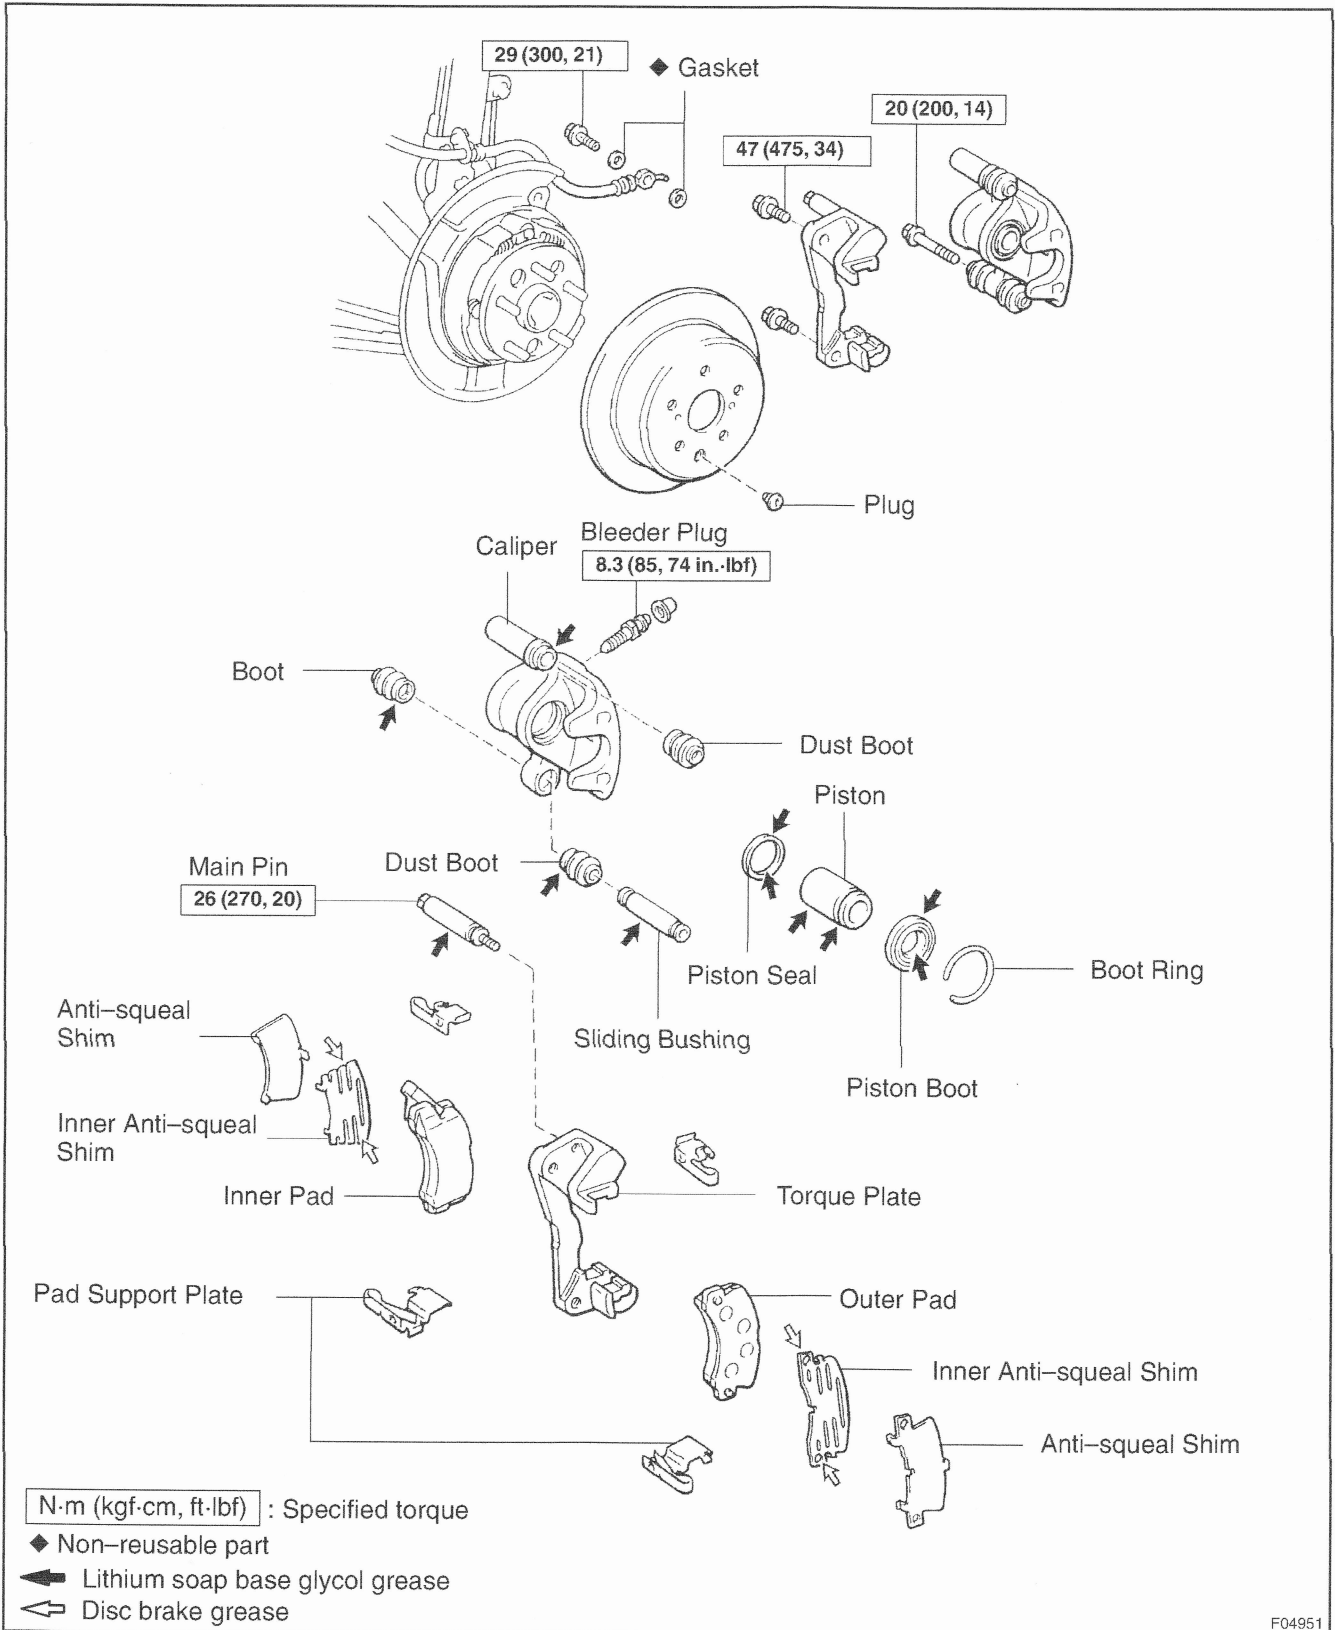

REAR BRAKE CALIPER COMPONENTS

BR06T-06

F04951