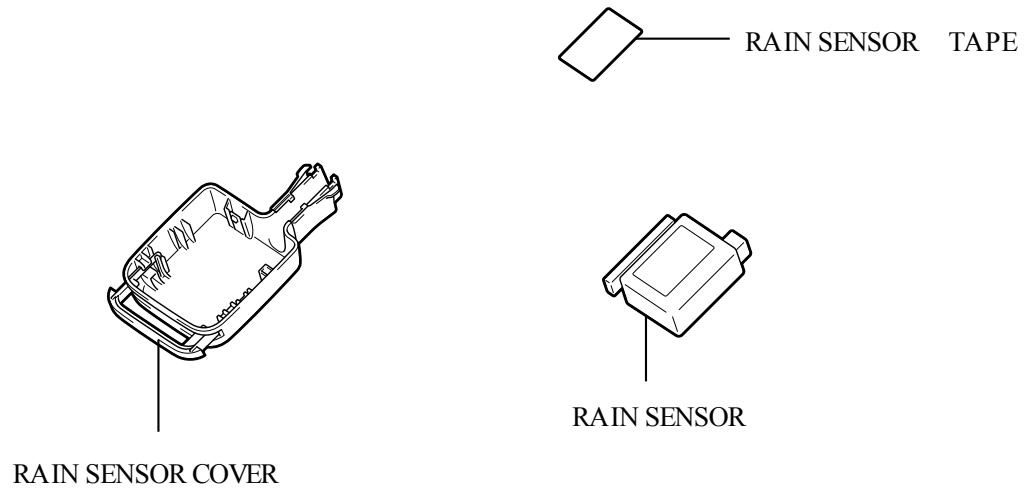

Last Modified: 11-27-2007		1.6 K
Service Category: Vehicle Exterior	Section: Wiper/Washer	
Model Year: 2008	Model: LX570	Doc ID: RM000003CEU002X
Title: WIPER / WASHER: RAIN SENSOR: COMPONENTS (2008 LX570)		

COMPONENTS

ILLUSTRATION

P