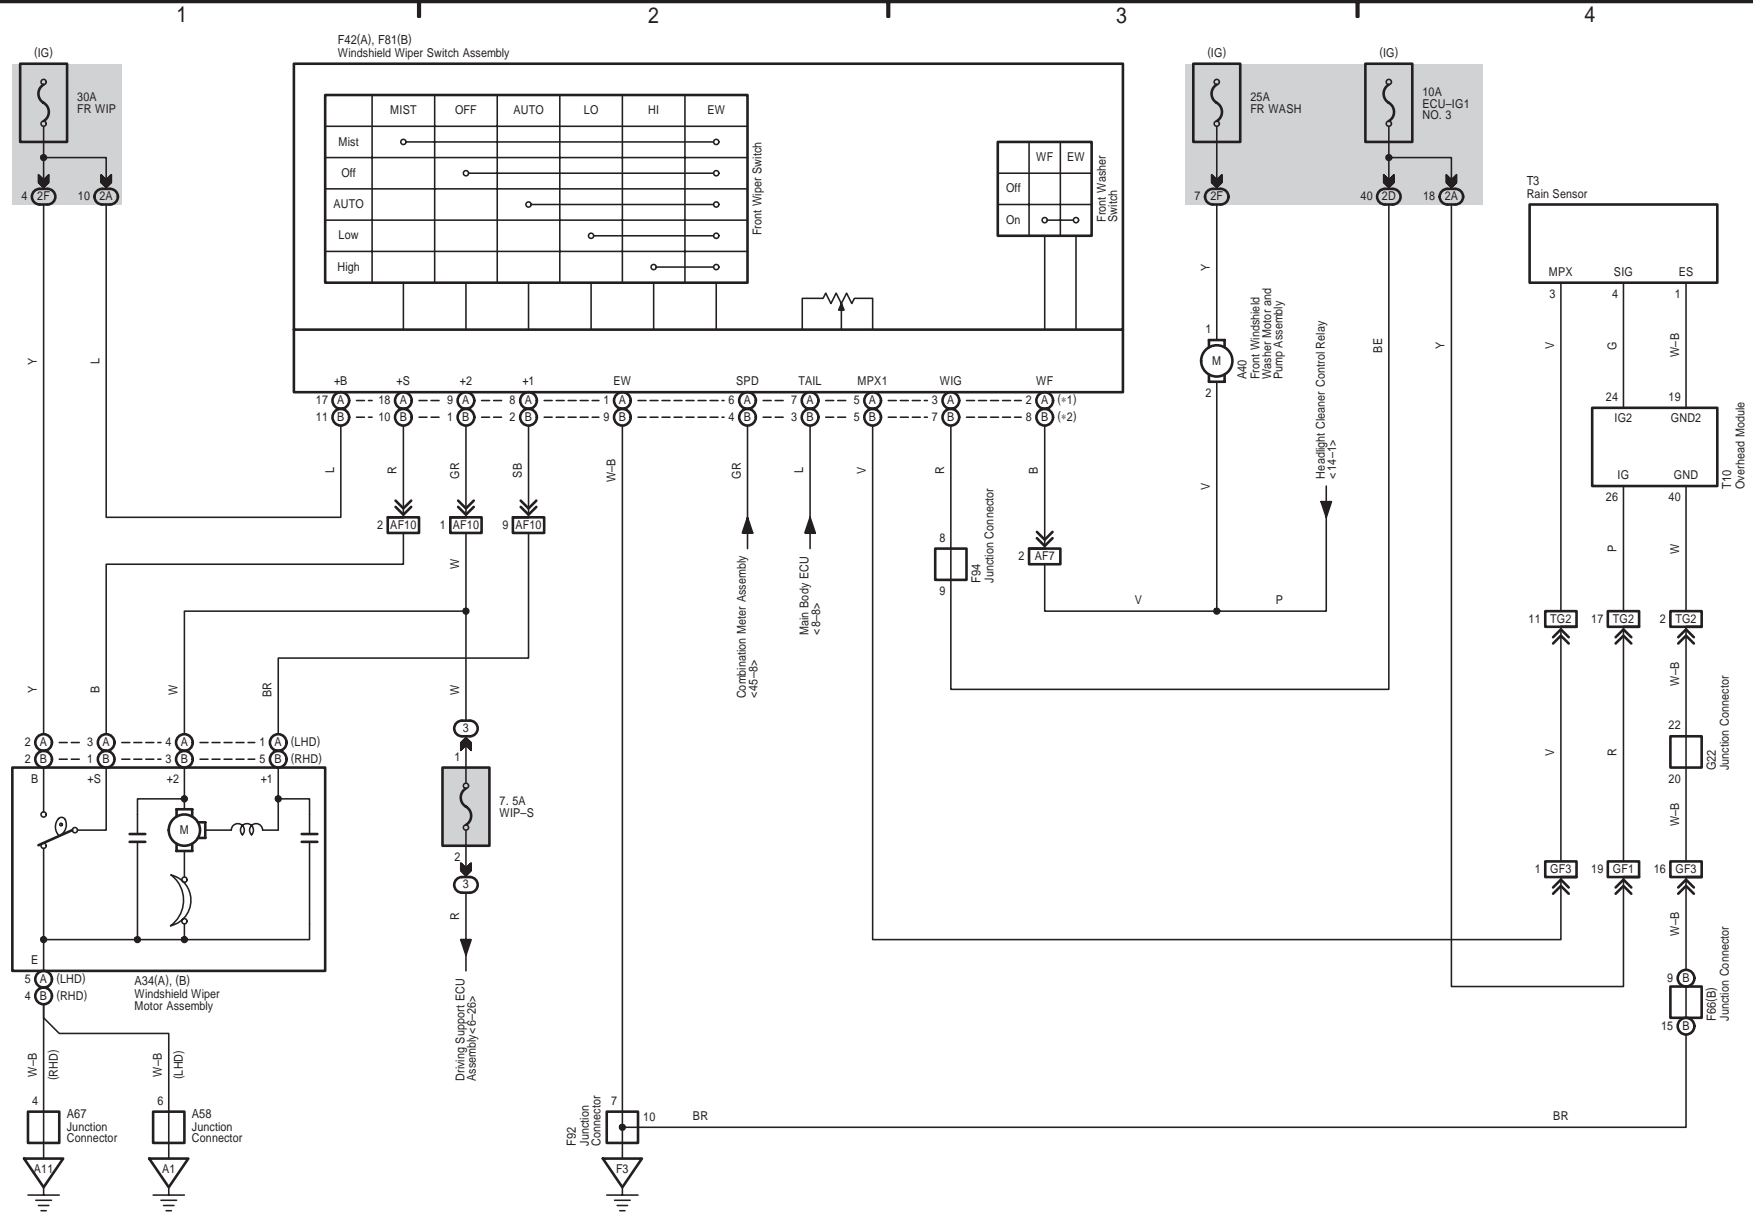

Front Wiper and Washer

* 1 : LHD, RHD Light Control Switch LH Side Type
 * 2 : RHD Light Control Switch RH Side Type

RX 450h (EM1272E)