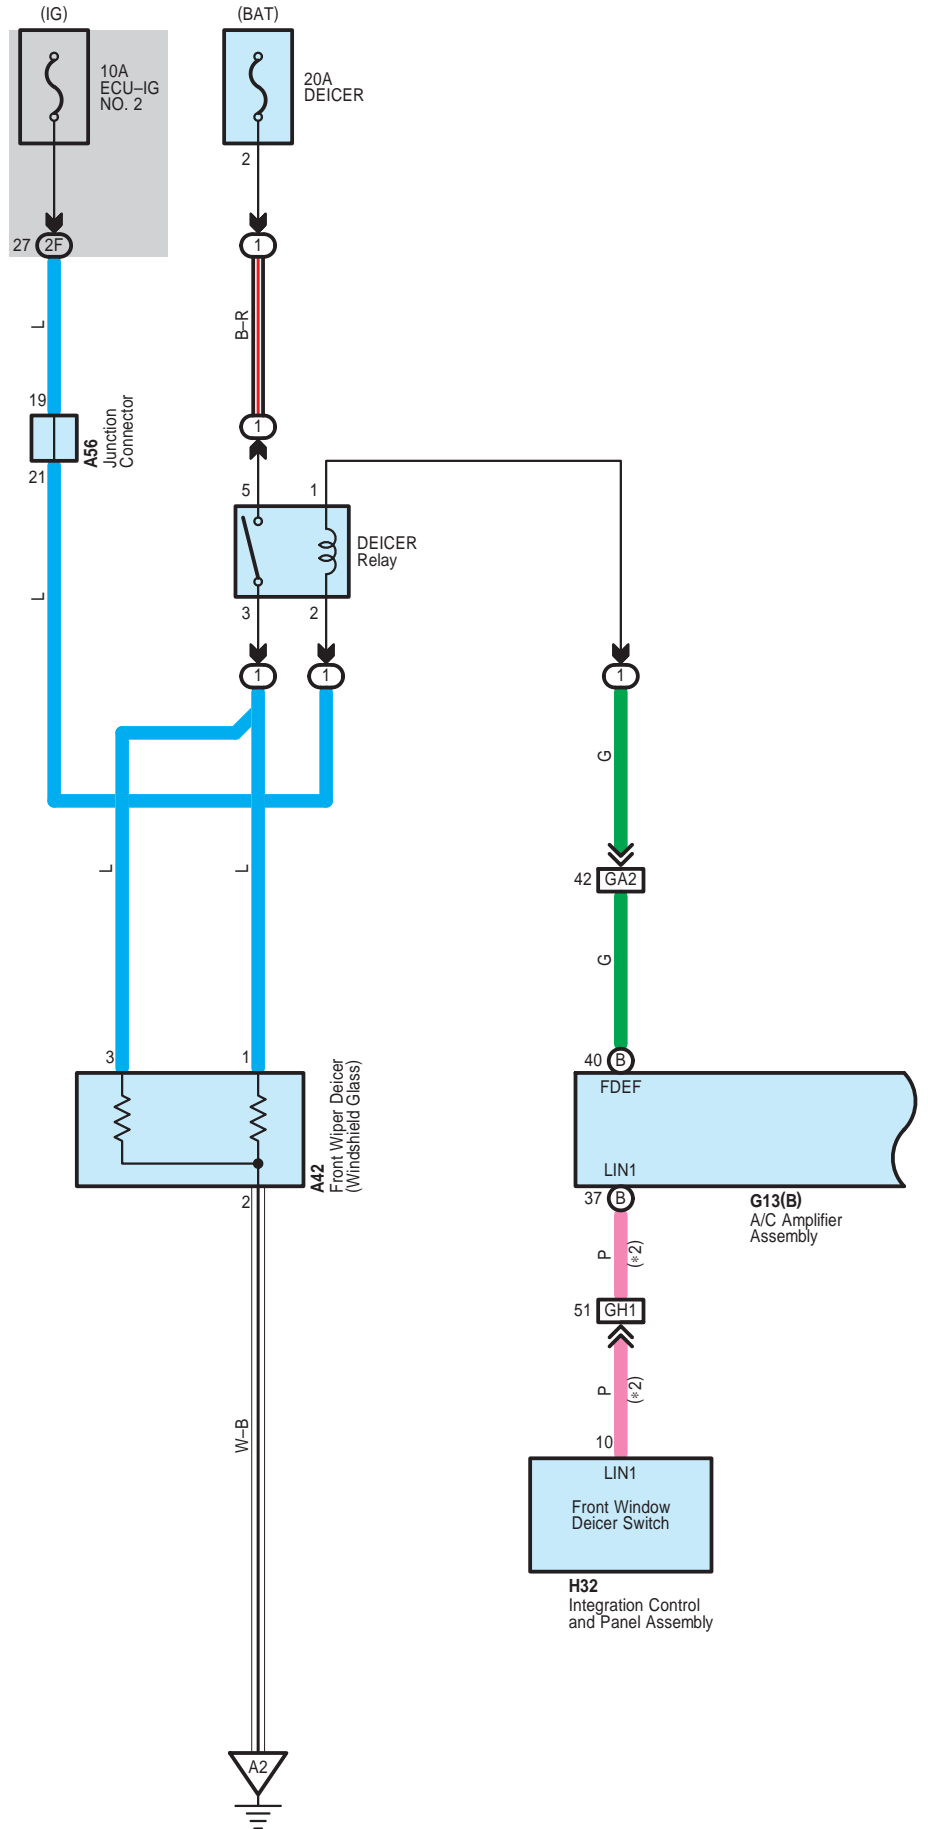

# Front Window Deicer

\* 1 : w/ LEXUS Navigation System  
 \* 2 : w/o LEXUS Navigation System

Front Window Deicer

A 42  
Gray

A 56  
White

G 13  
Black

G 39  
Black

G 82  
White

G 83  
White

G 85  
White

H 4  
White

H 32  
Black

2F  
White

Front Window Deicer

GA2  
White

GH1  
White