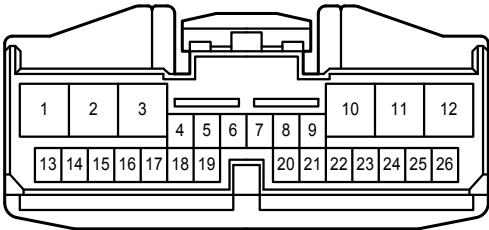

Front Window Deicer

H 4
White