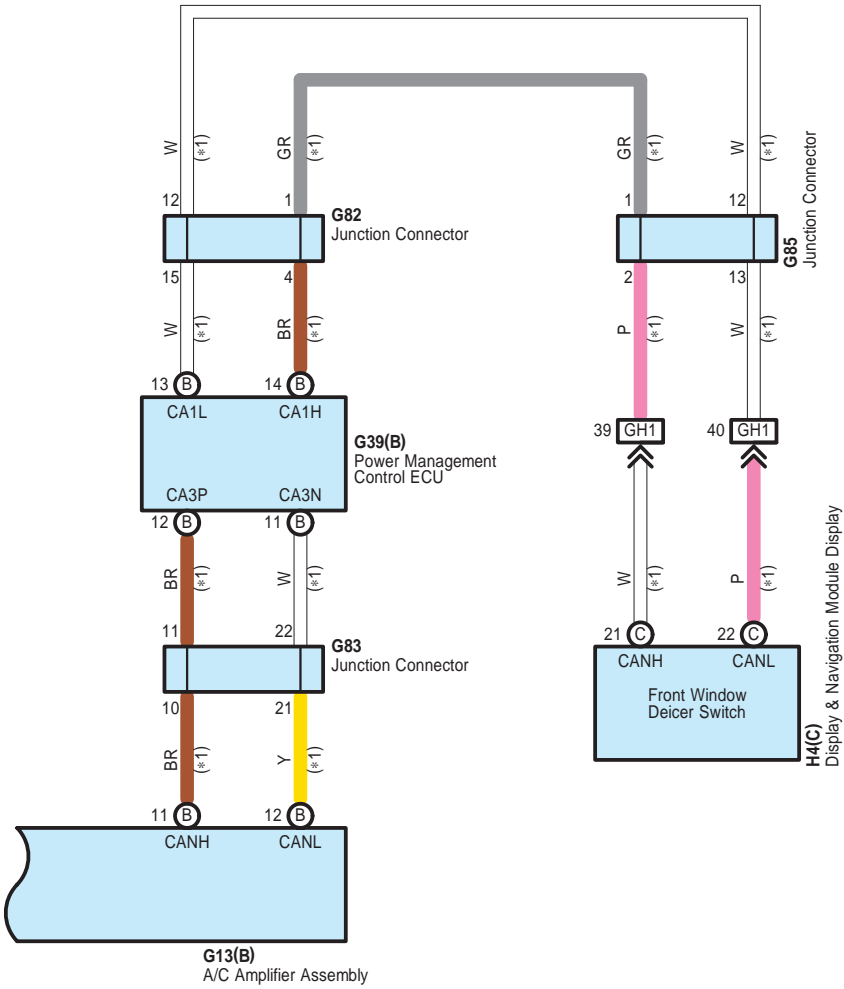

# Front Window Deicer

\* 1 : w/ LEXUS Navigation System  
 \* 2 : w/o LEXUS Navigation System

Front Window Deicer

A 42  
Gray

A 56  
White

G 13  
Black

G 39  
Black

G 82  
White

G 83  
White

G 85  
White

H 4  
White

H 32  
Black

2F  
White

Front Window Deicer

GA2  
White

GH1  
White