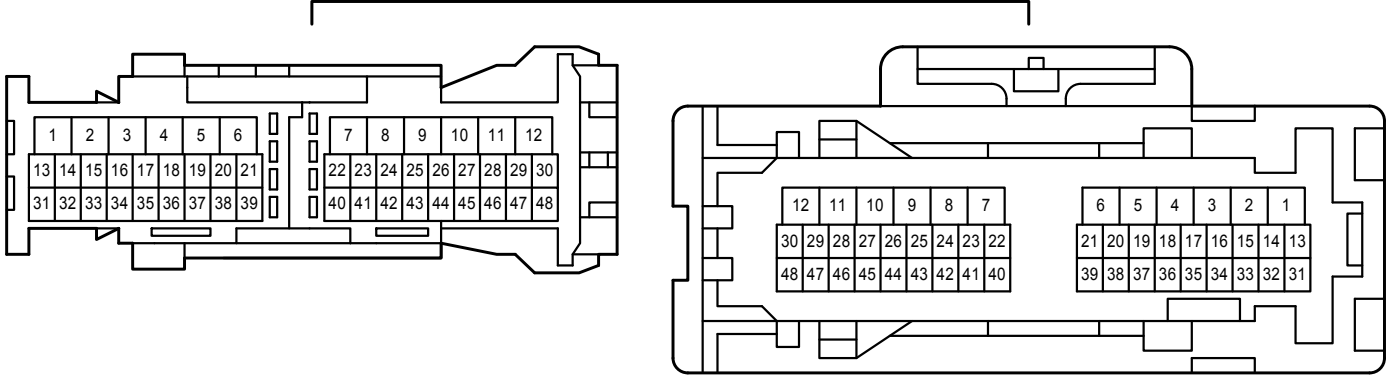

G 83  
White

G 85  
White

H 4  
White

H 32  
Black

2F  
White

Front Window Deicer

GA2  
White

GH1  
White