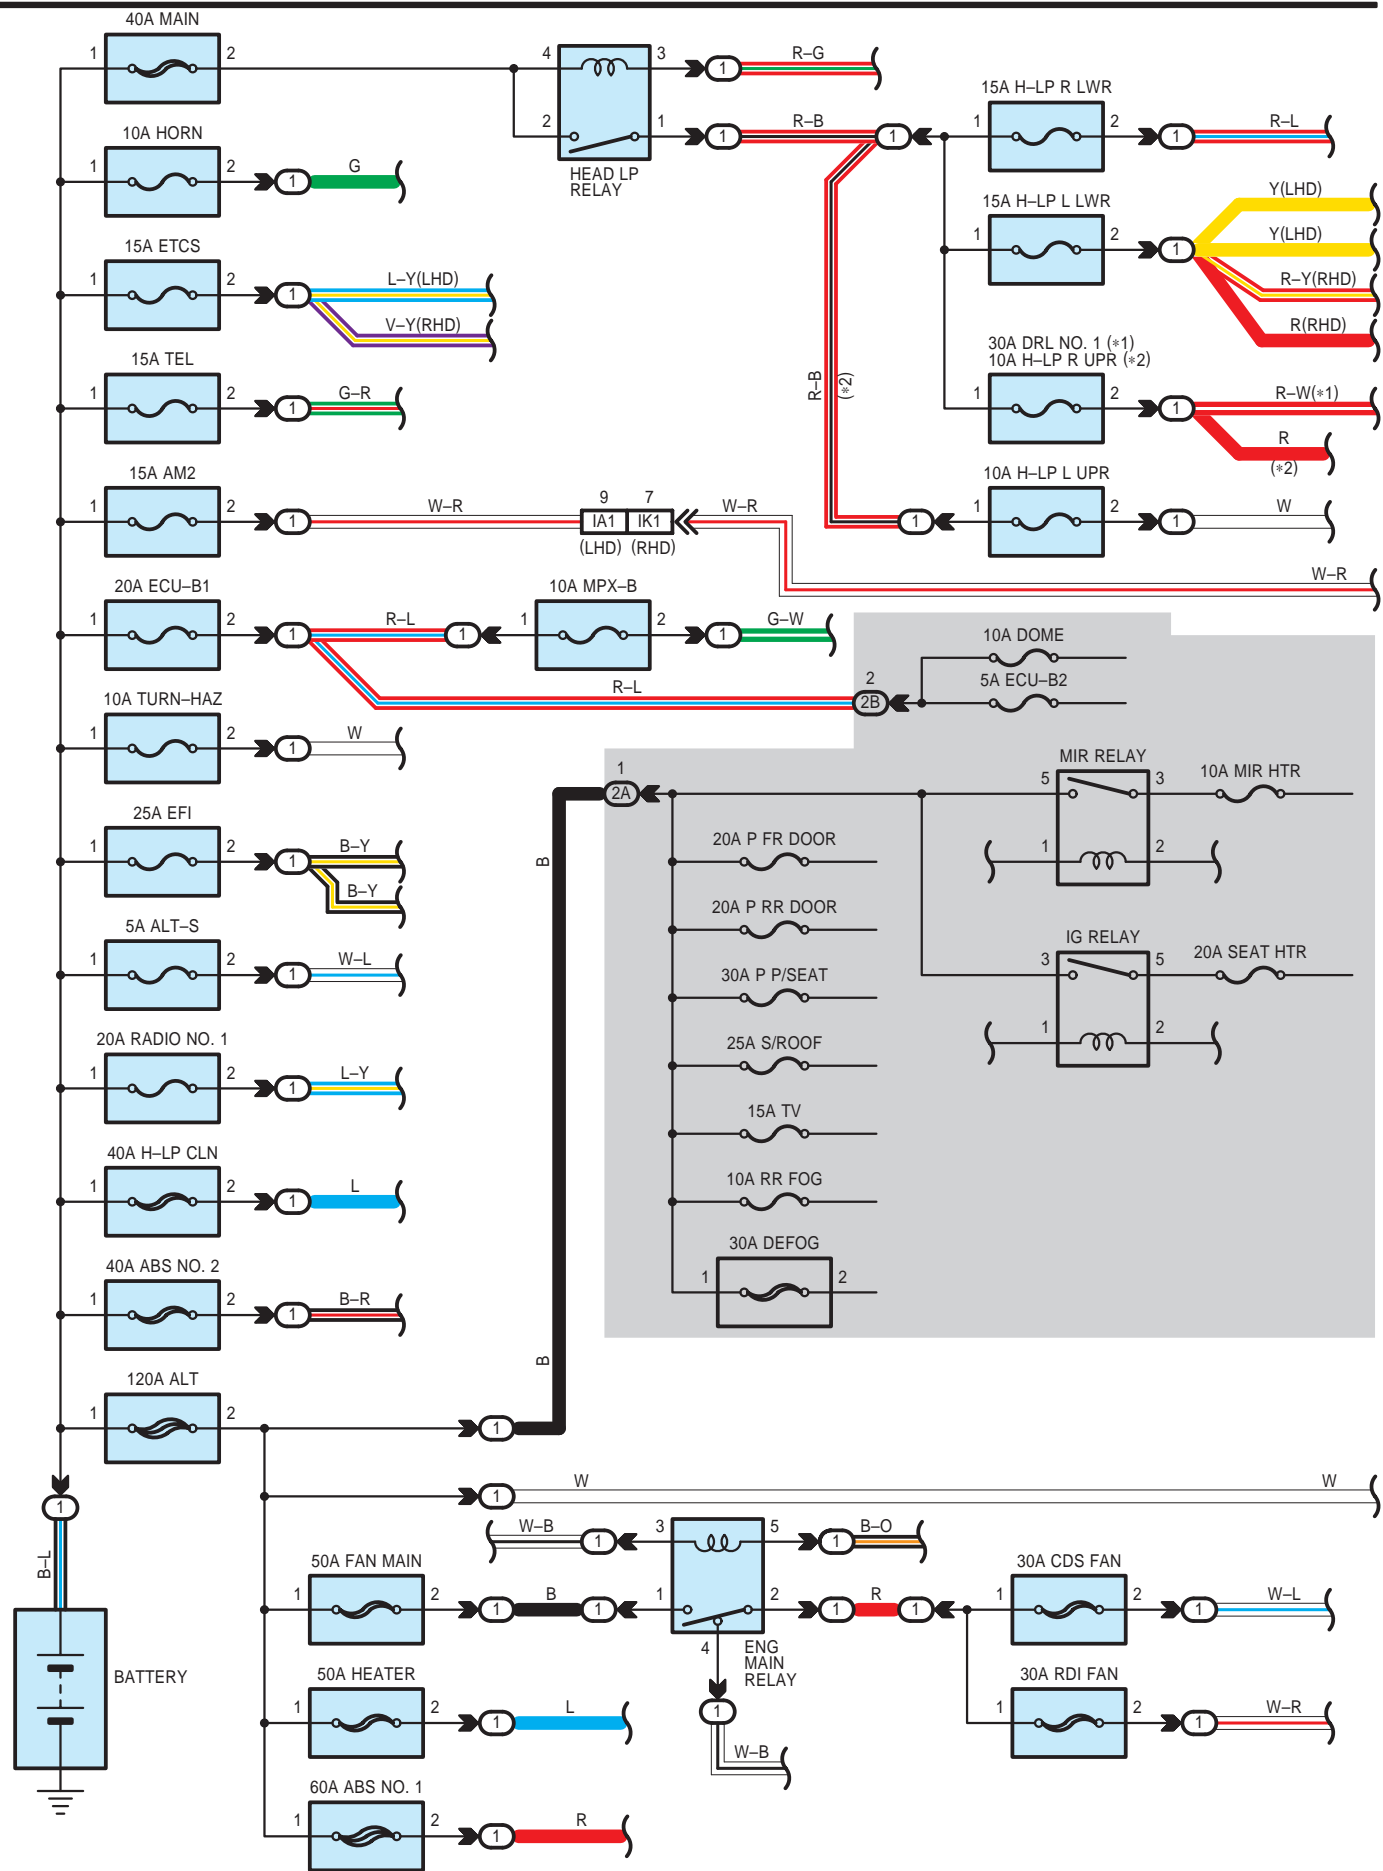

# POWER SOURCE

\* 1 : W/ DAYTIME RUNNING LIGHT  
\* 2 : W/O DAYTIME RUNNING LIGHT