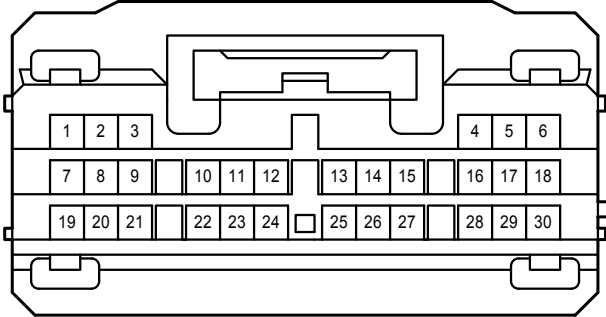

Front Fog Light

Black

Black

Gray

Black

F 14