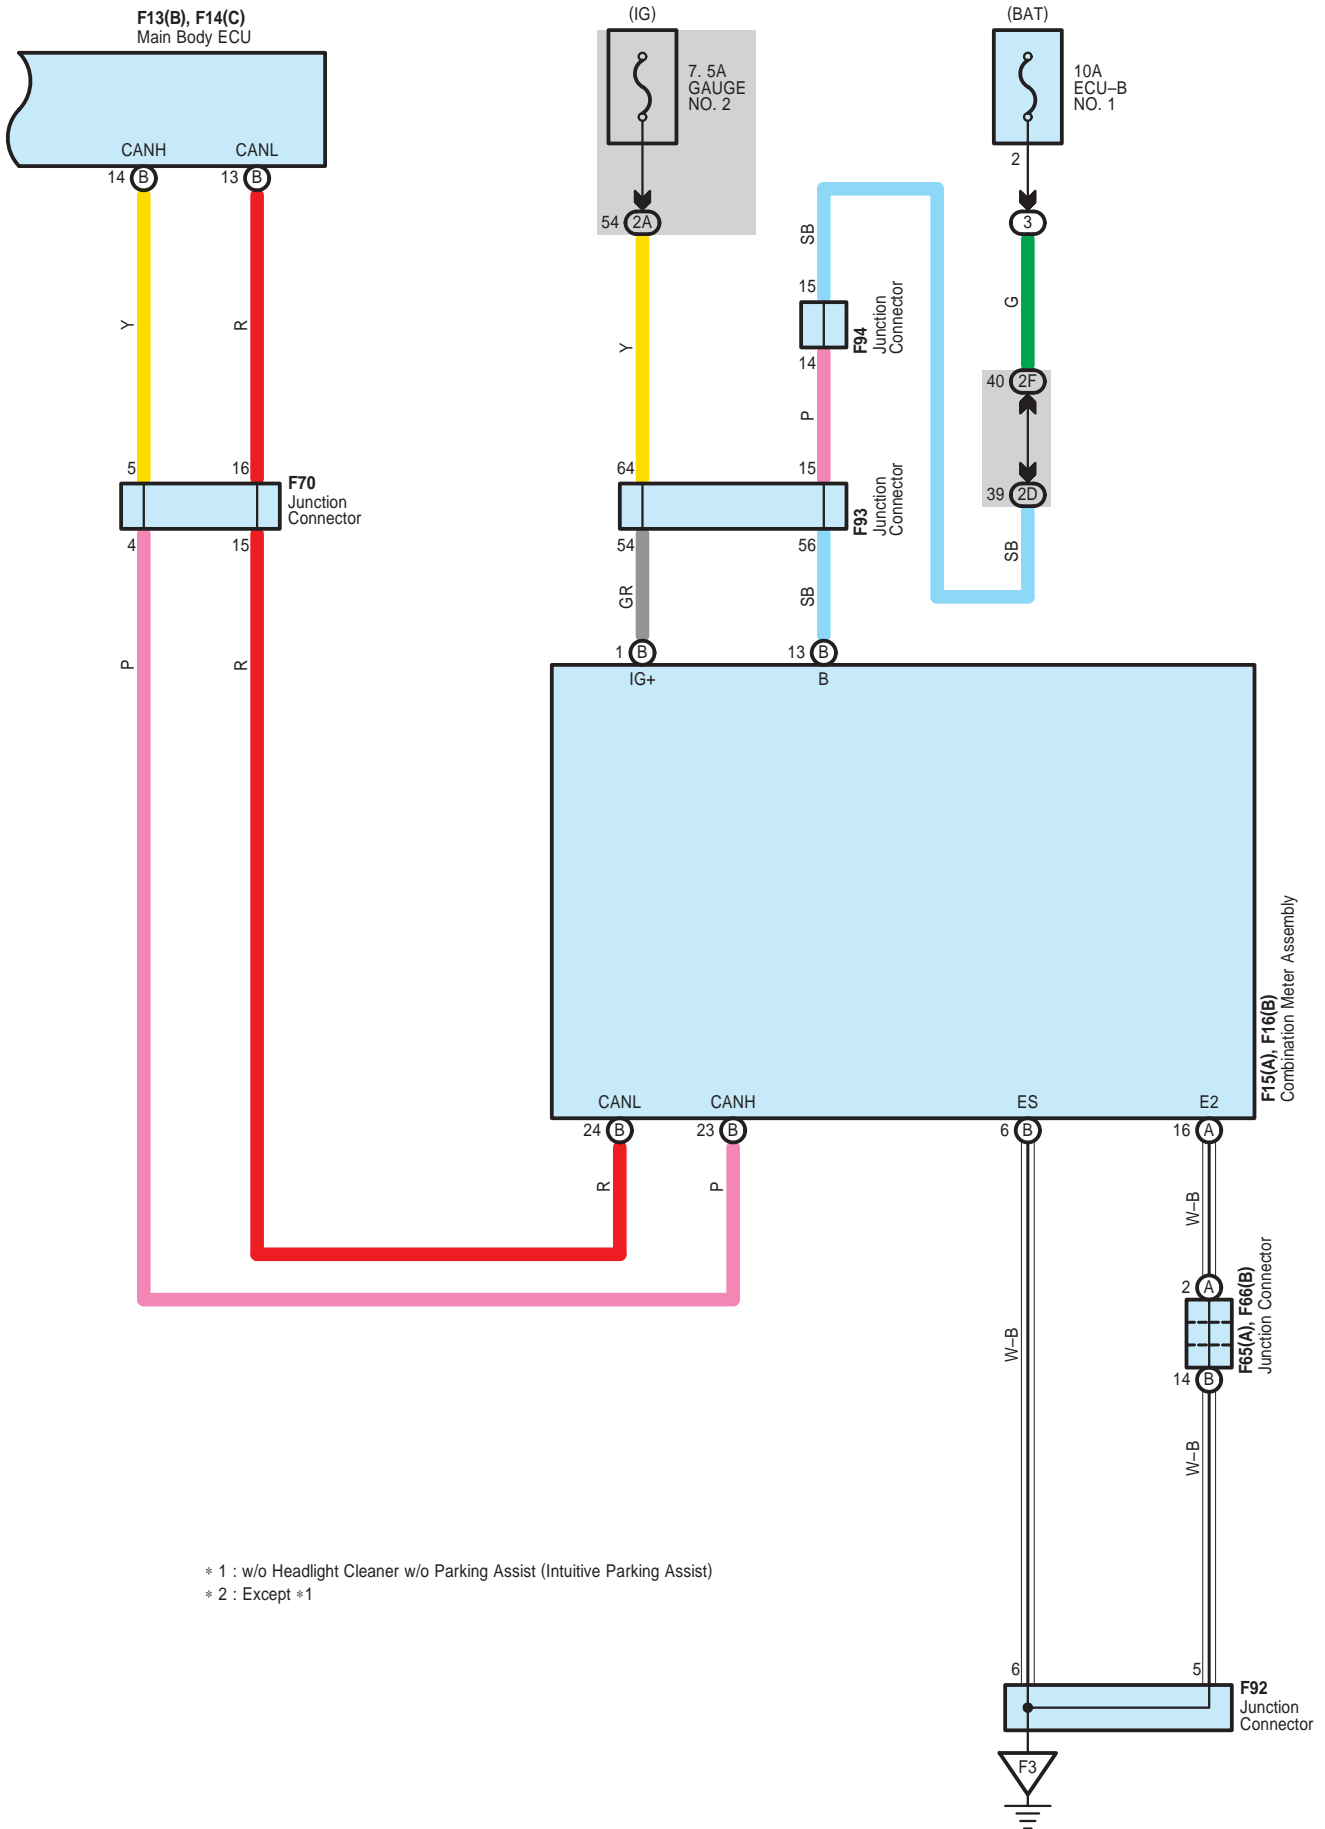

Front Fog Light

* 1 : w/o Headlight Cleaner w/o Parking Assist (Intuitive Parking Assist)
* 2 : Except *1