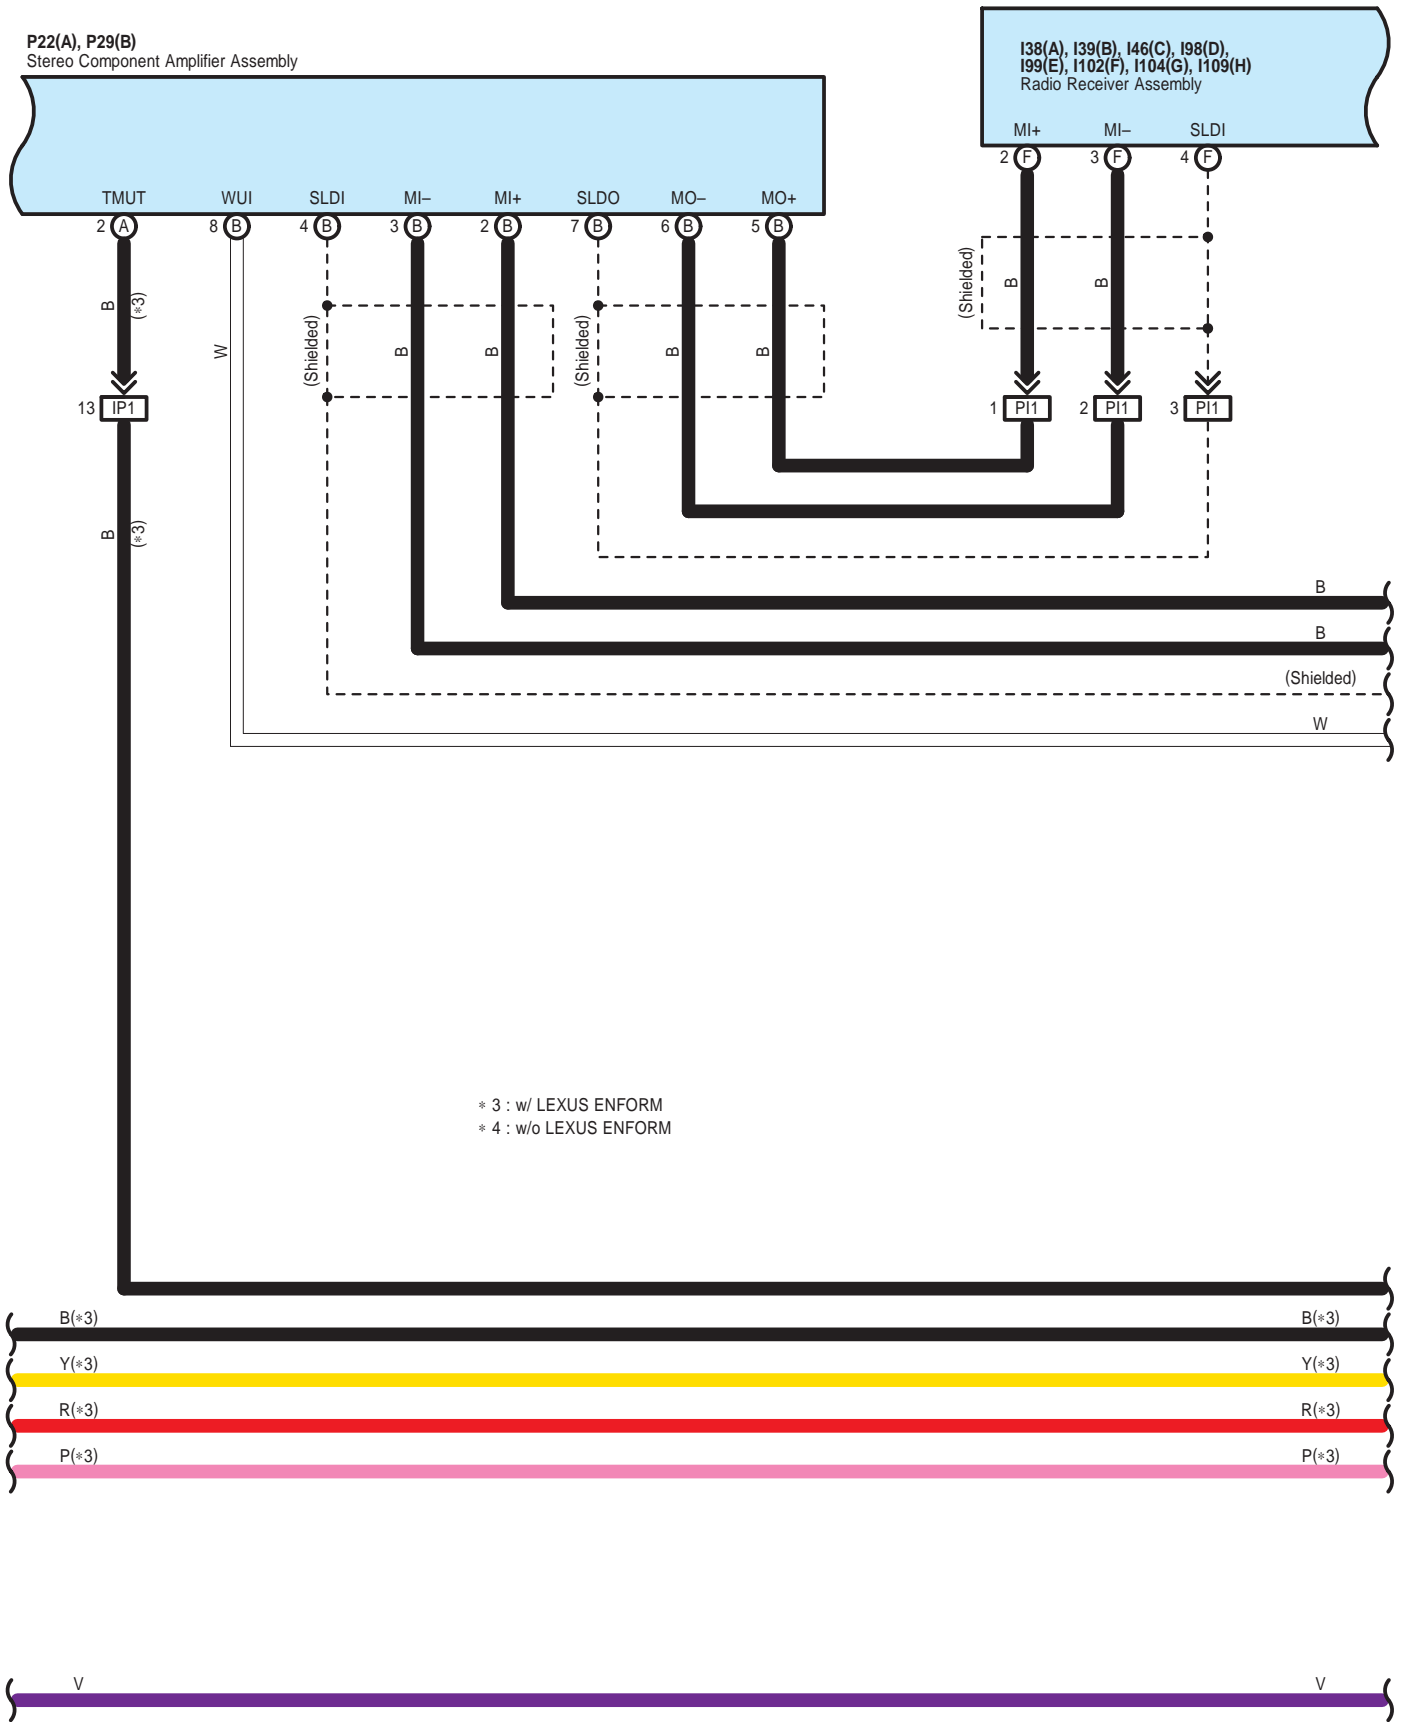

* 3 : w/ LEXUS ENFORM
* 4 : w/o LEXUS ENFORM