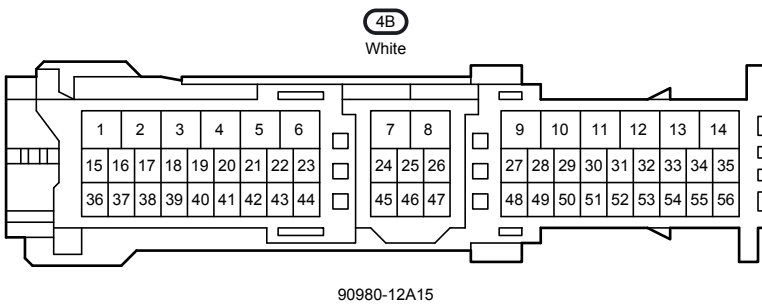

I95
White

90980-12A58

Audio System (10 Speaker), Back Guide Monitor System (10 Speaker), LEXUS Navigation System

4C

White

90980-12887

4D

White