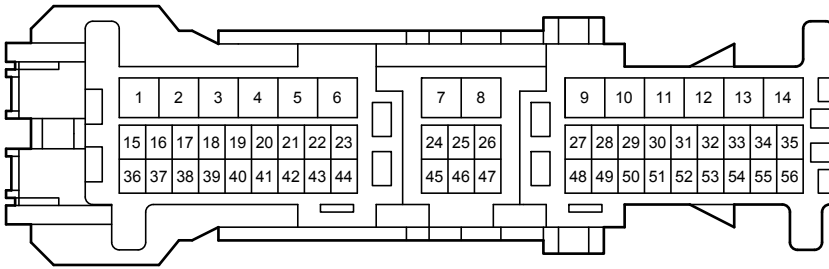

I95
White

90980-12A58

Audio System (10 Speaker), Back Guide Monitor System (10 Speaker), LEXUS Navigation System

4C

White

90980-12887

4D

White