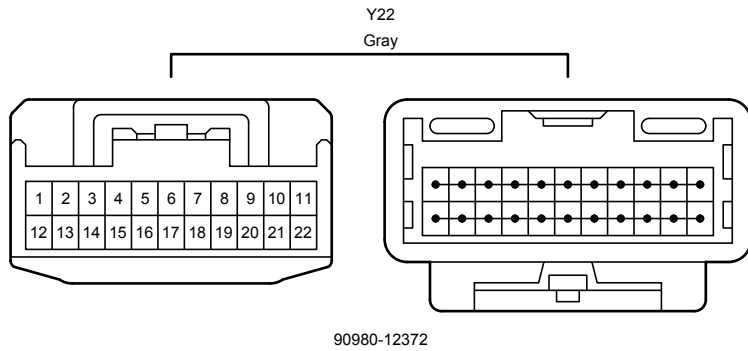

I95
White

90980-12A58

Audio System (10 Speaker), Back Guide Monitor System (10 Speaker), LEXUS Navigation System

4C

White

90980-12887

4D

White