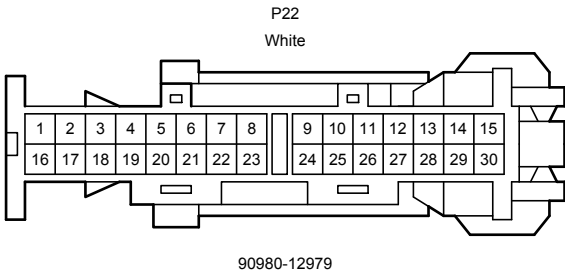

I95
White

90980-12A58

Audio System (10 Speaker), Back Guide Monitor System (10 Speaker), LEXUS Navigation System

4C

White

90980-12887

4D

White