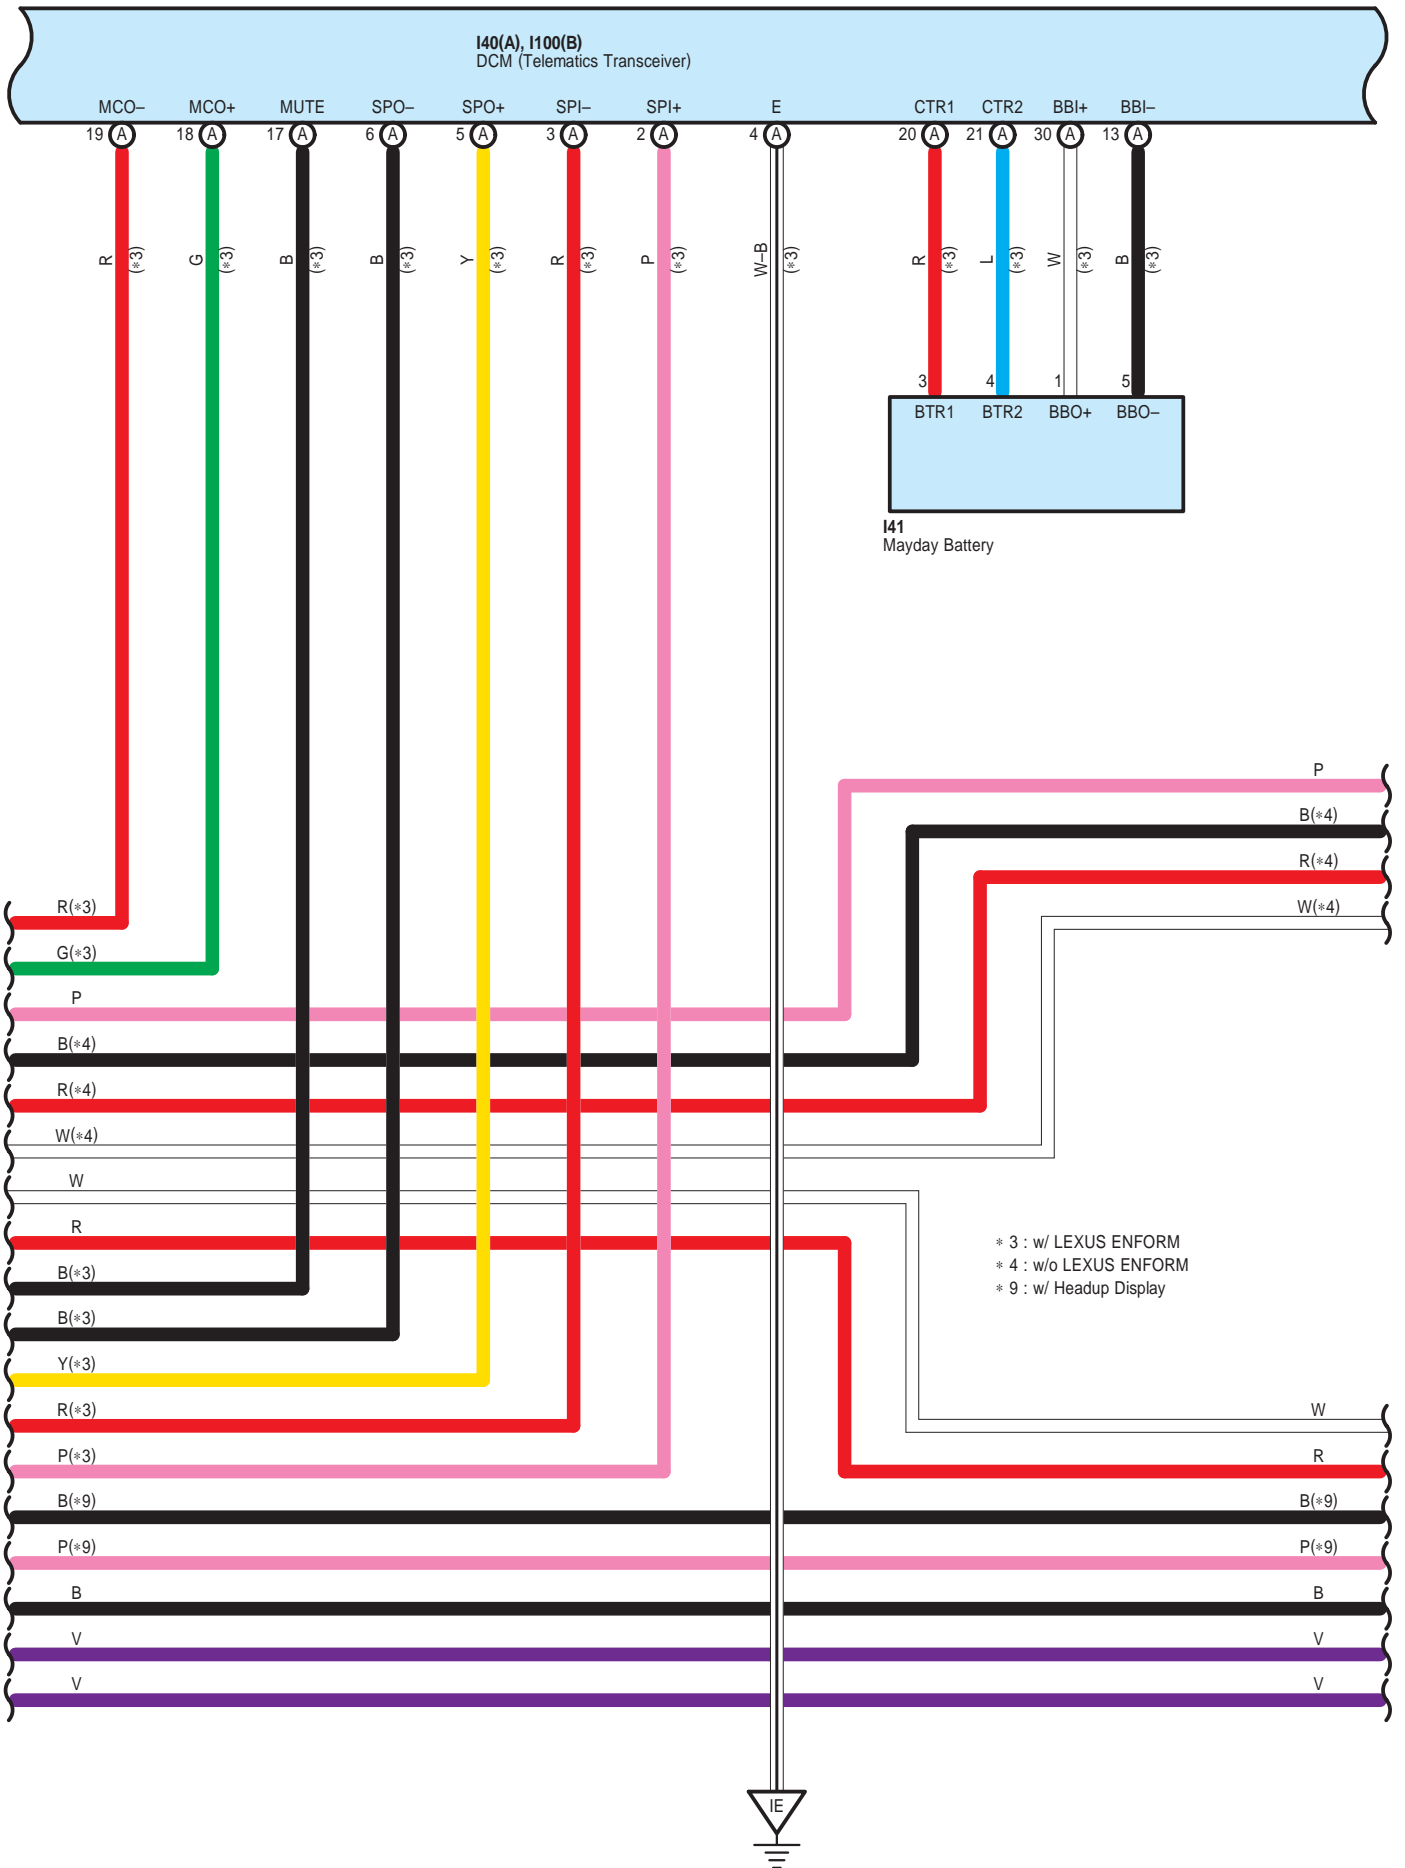

Audio System (10 Speaker), Back Guide Monitor System (10 Speaker), LEXUS Navigation System