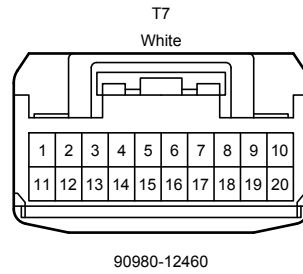

I95
White

90980-12A58

Audio System (10 Speaker), Back Guide Monitor System (10 Speaker), LEXUS Navigation System

4C

White

90980-12887

4D

White