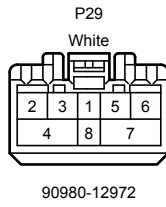

I95
White

90980-12A58

Audio System (10 Speaker), Back Guide Monitor System (10 Speaker), LEXUS Navigation System

4C

White

90980-12887

4D

White