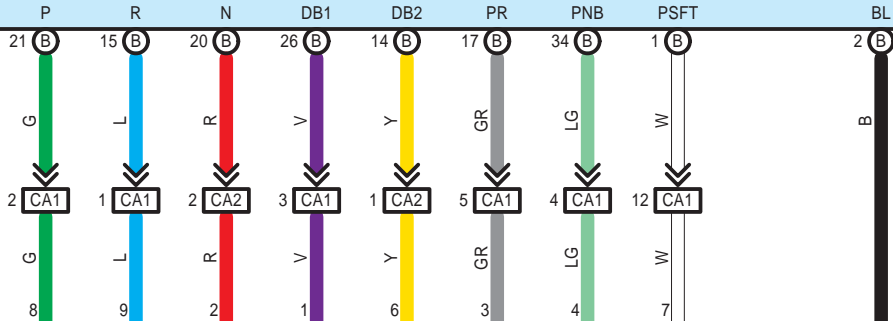

138(A), 139(B), 146(C), 198(D), 199(E), 1102(F), 1104(G), 1109(H)
Radio Receiver Assembly

A61(B), I115(C), I116(D)
Hybrid Vehicle Control ECU

	P	R	N	DB1	DB2	PR	PNB	+B
P	☐					☐	☐	☐
R		☐				☐	☐	☐
N			☐				☐	☐
D				☐	☐			☐
B				☐	☐		☐	☐

C42
Shift Lever Position Sensor