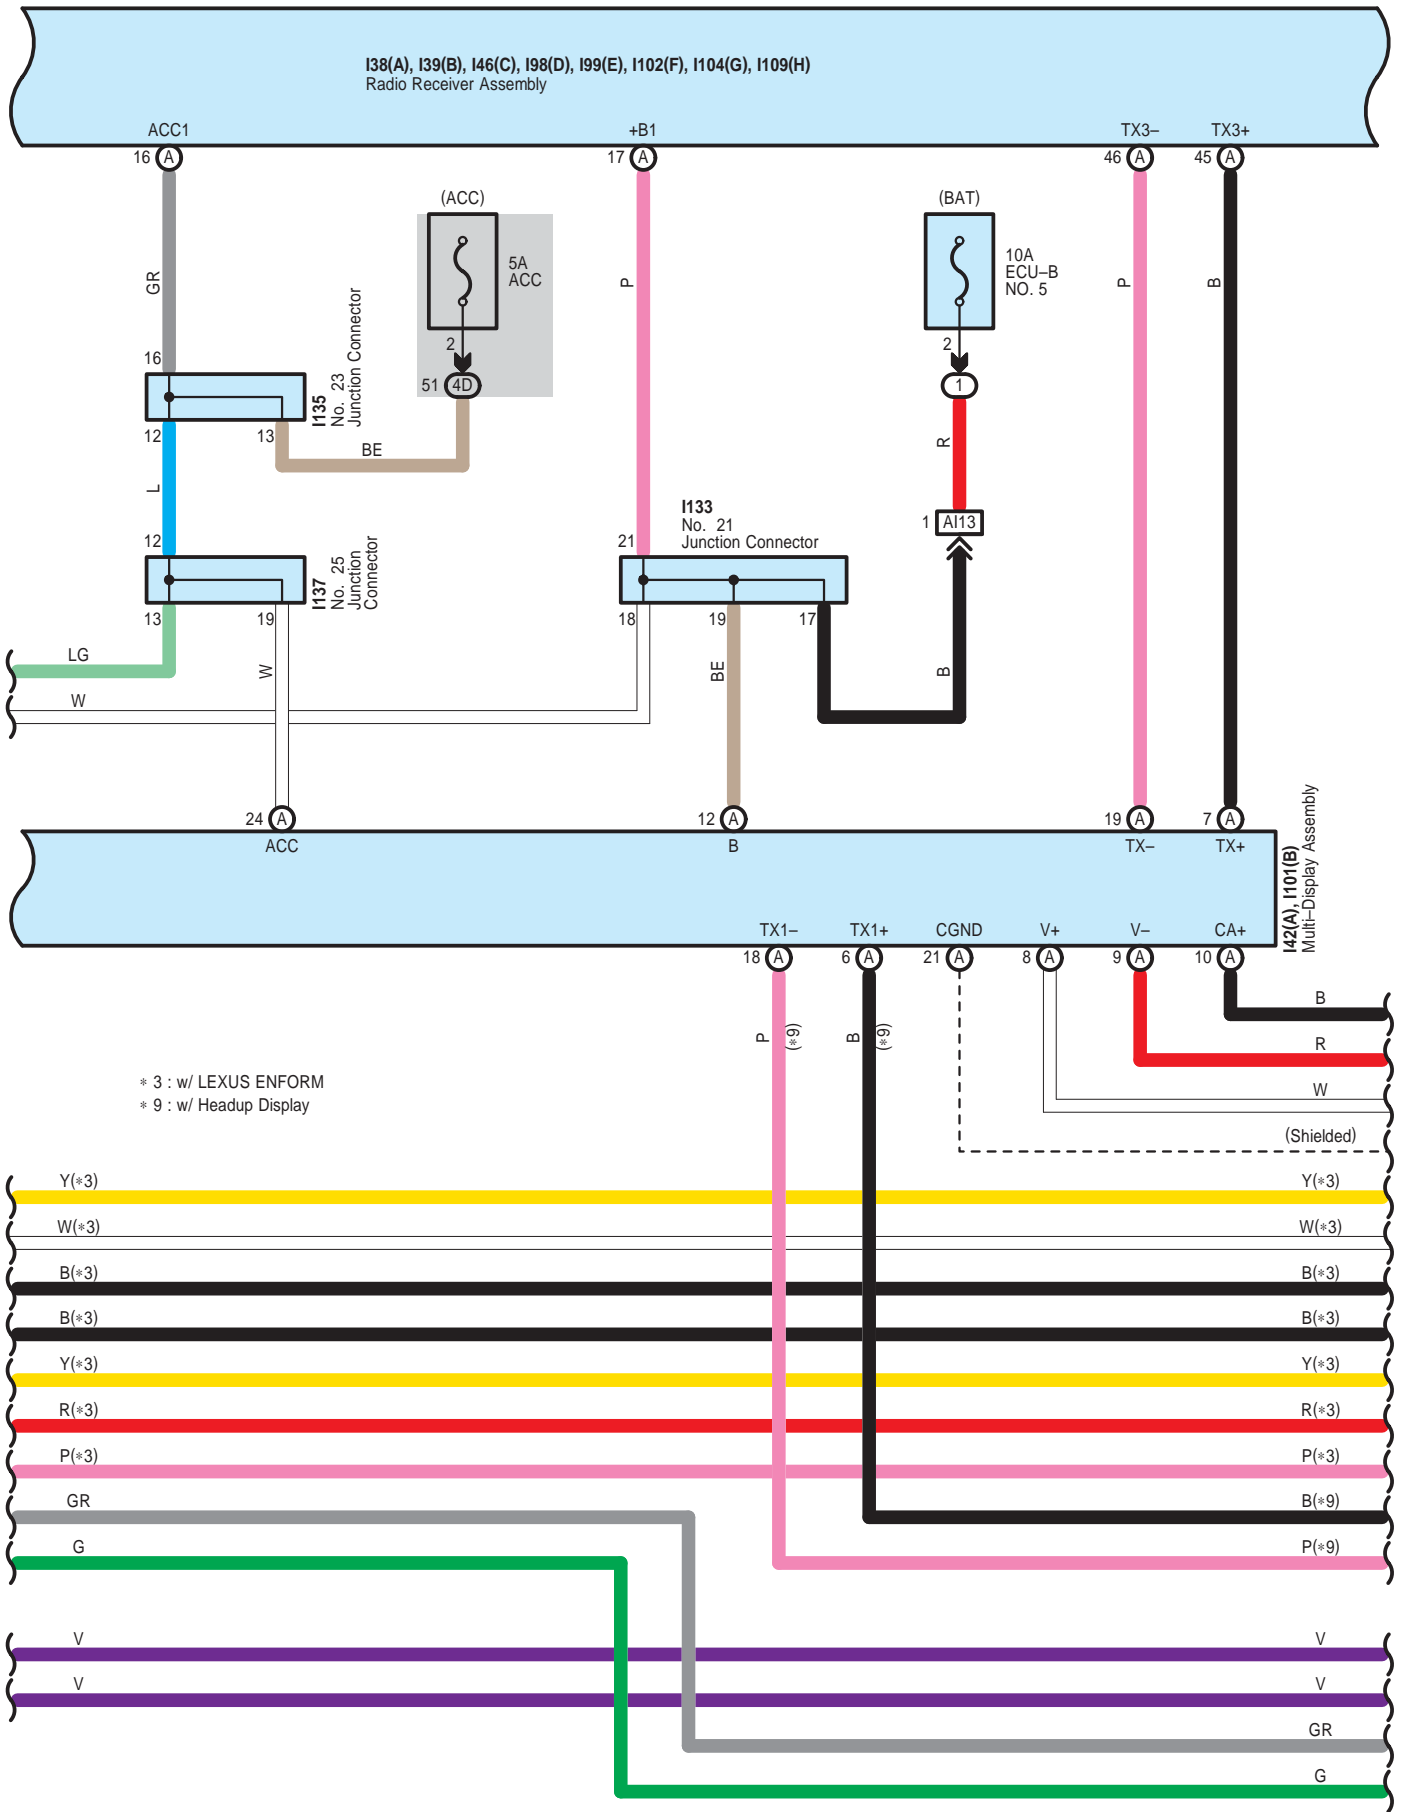

C42
Shift Lever Position Sensor

Audio System (10 Speaker), Back Guide Monitor System (10 Speaker), LEXUS Navigation System

Audio System (10 Speaker), Back Guide Monitor System (10 Speaker), LEXUS Navigation System