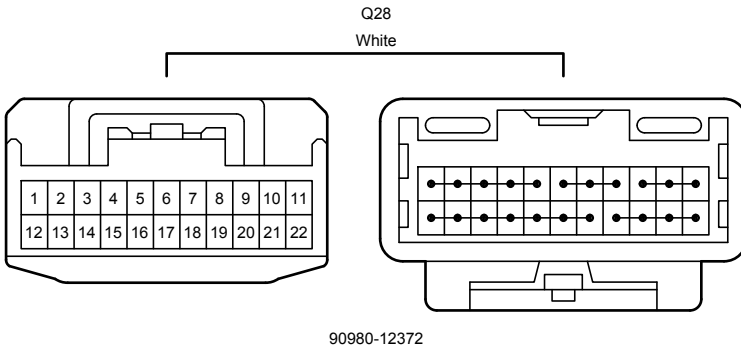

I95
White

90980-12A58

Audio System (10 Speaker), Back Guide Monitor System (10 Speaker), LEXUS Navigation System

4C

White

90980-12887

4D

White