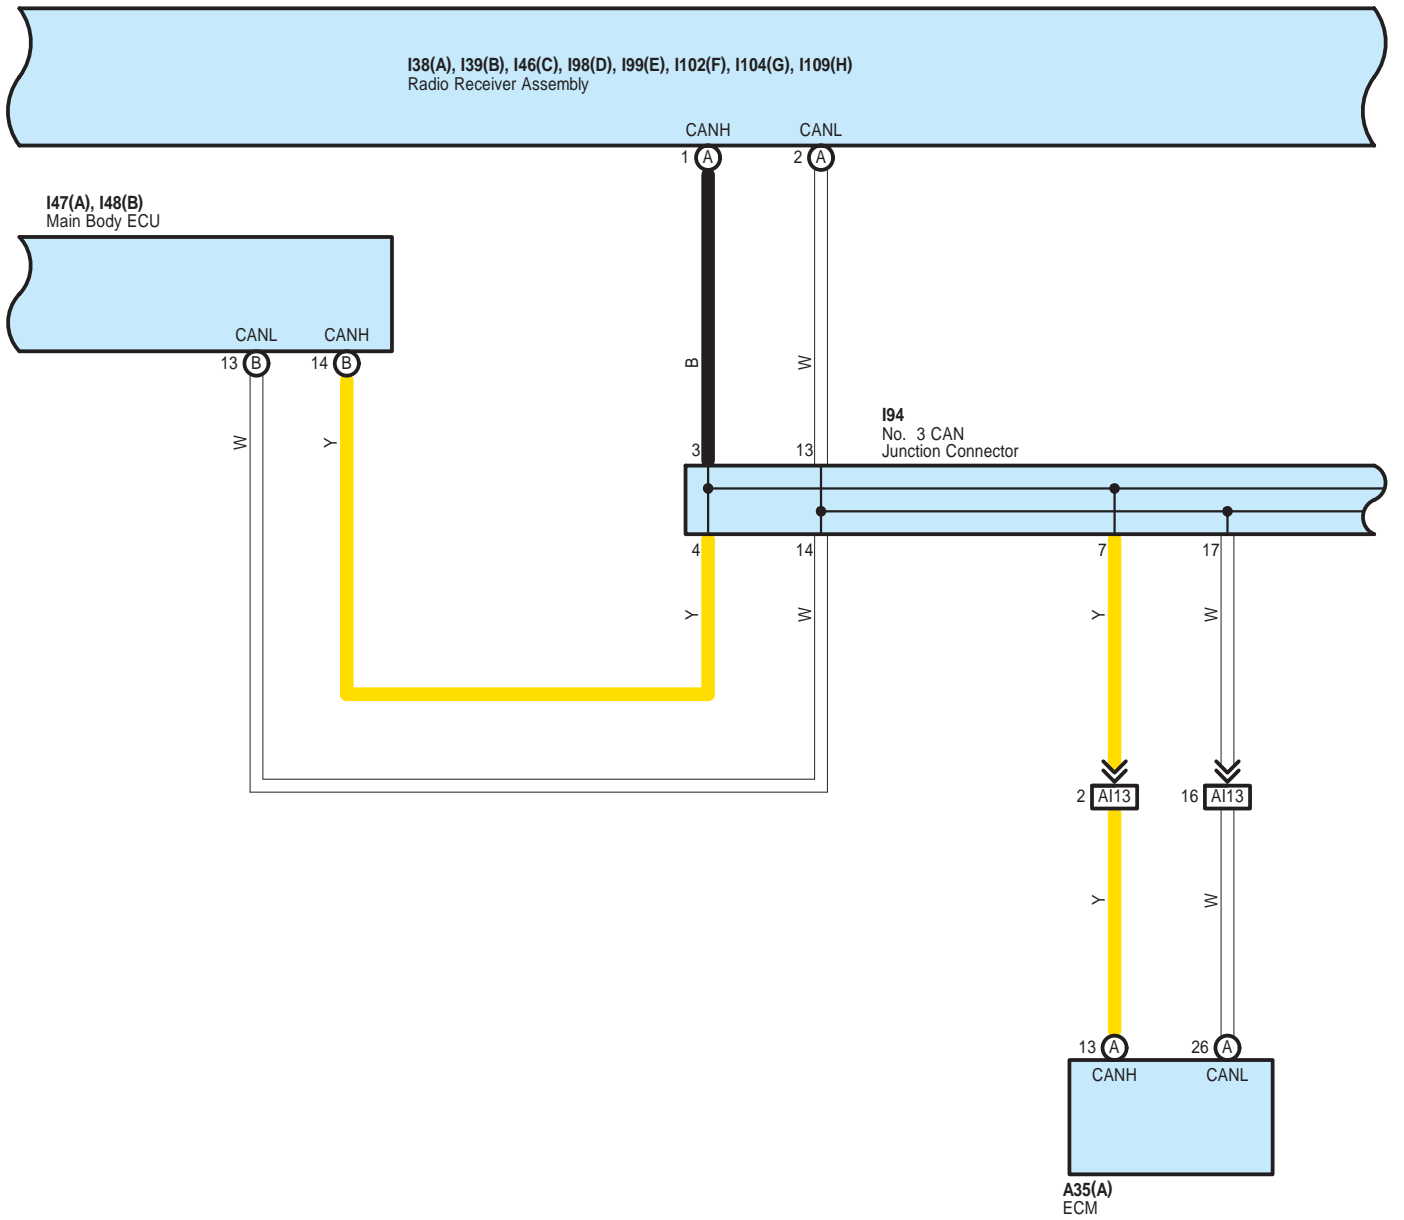

I38(A), I39(B), I46(C), I98(D), I99(E), I102(F), I104(G), I109(H)
Radio Receiver Assembly

* 3 : w/ LEXUS ENFORM

I38(A), I39(B), I46(C), I98(D), I99(E), I102(F), I104(G), I109(H)
Radio Receiver Assembly

* 3 : w/ LEXUS ENFORM