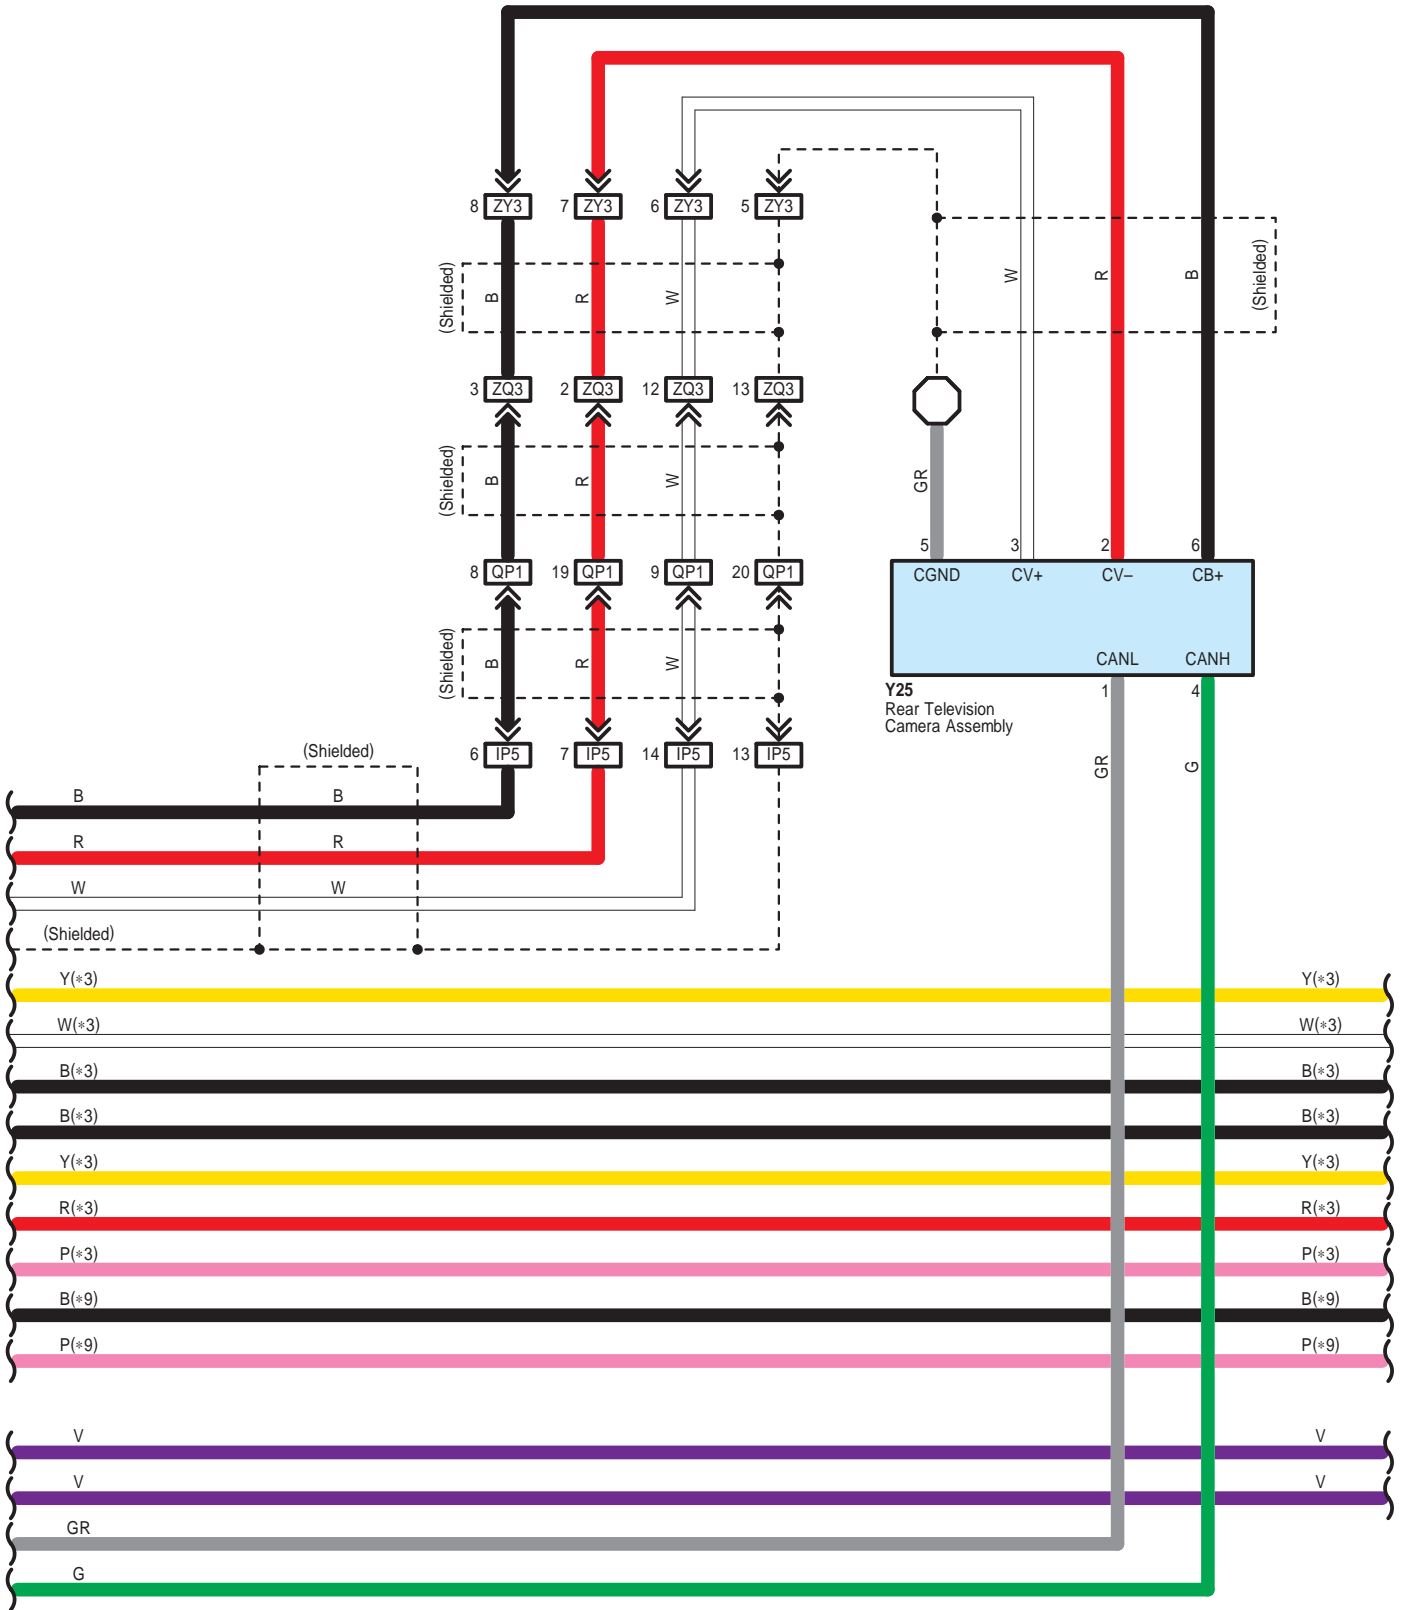

I38(A), I39(B), I46(C), I98(D), I99(E), I102(F), I104(G), I109(H)
Radio Receiver Assembly