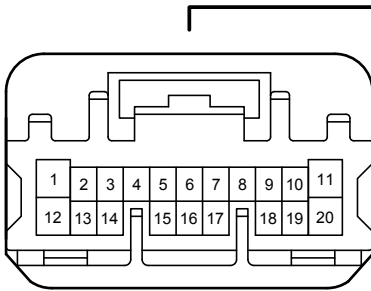

A12

Black

90980-12741