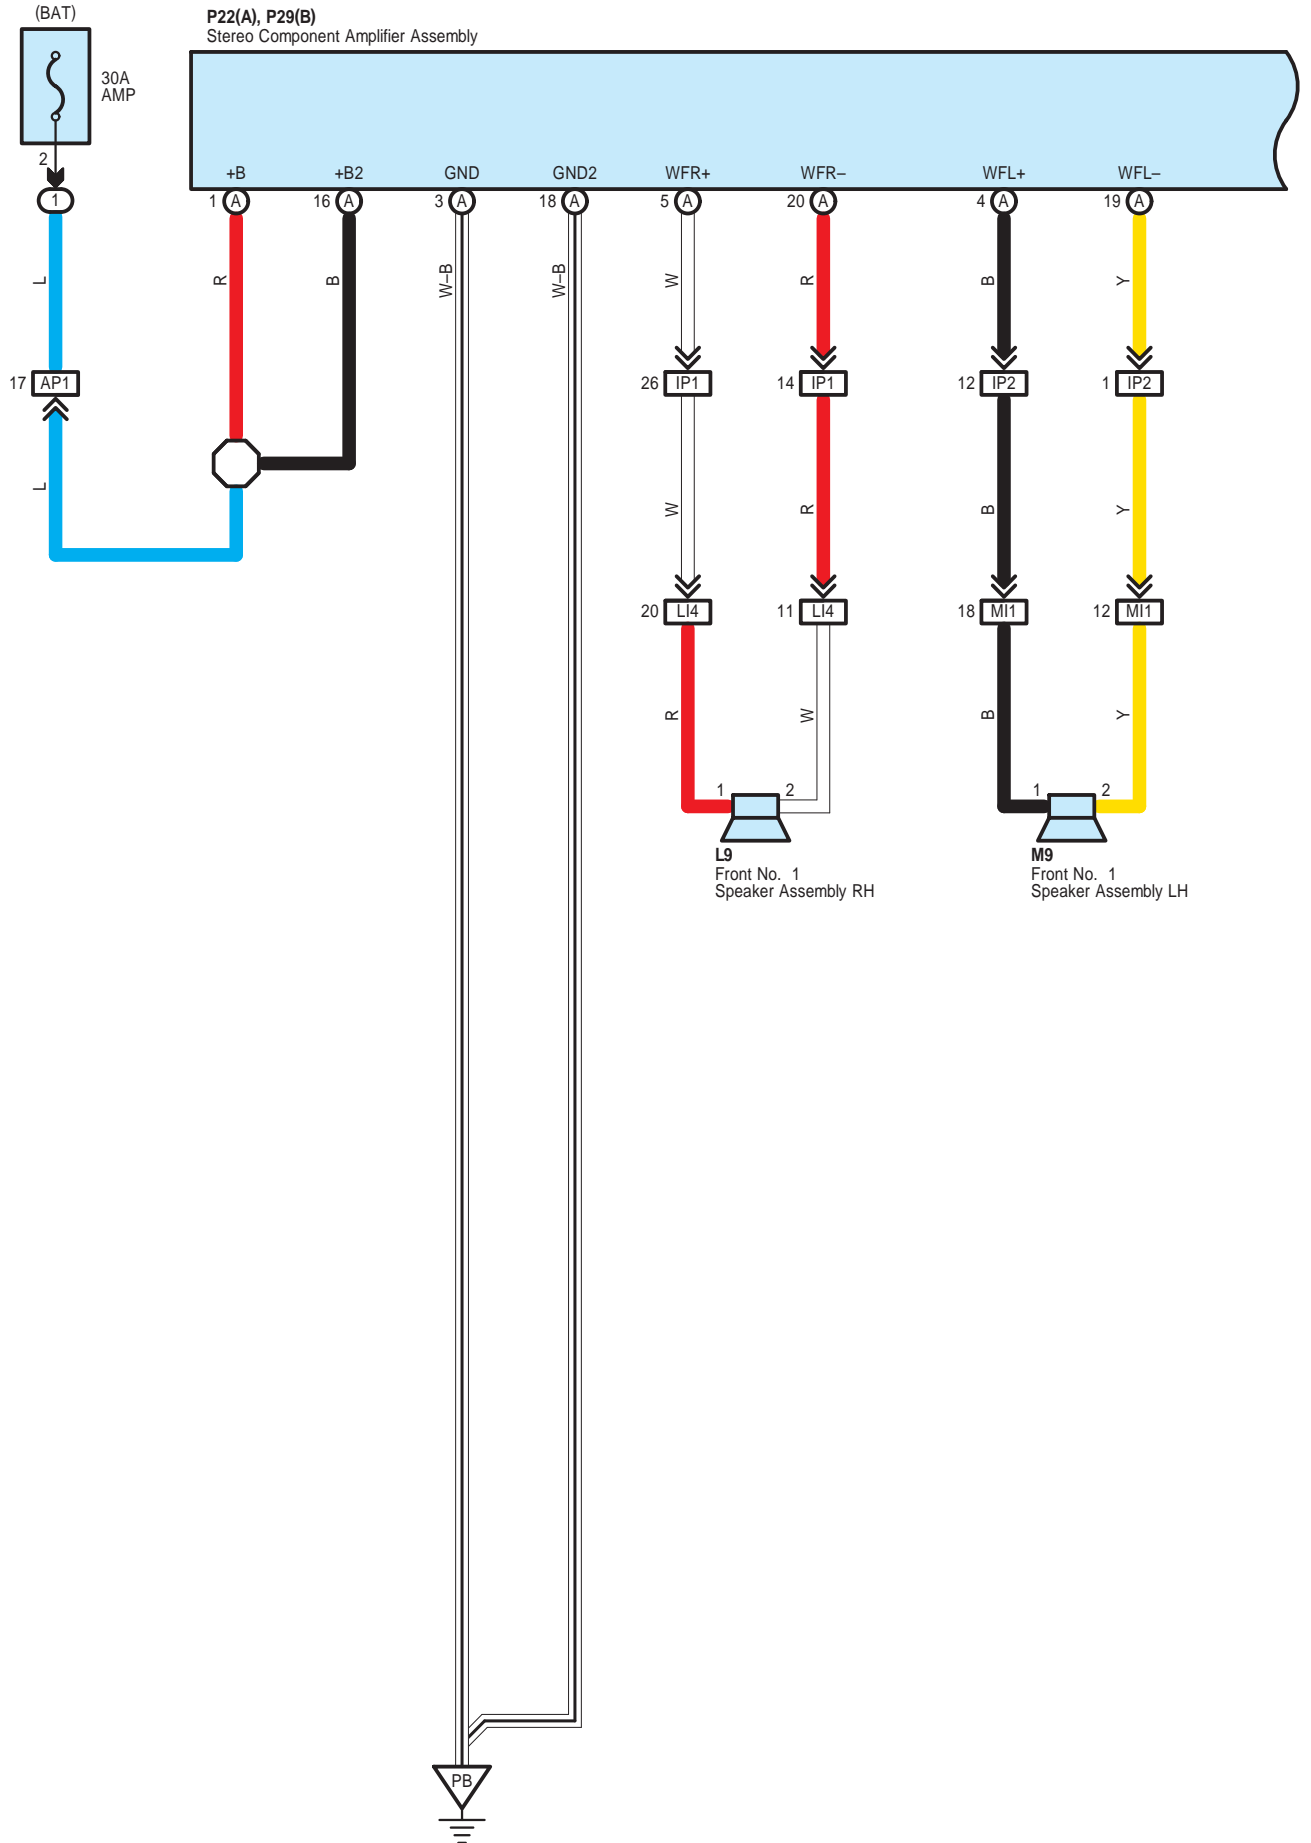

P22(A), P29(B)
Stereo Component Amplifier Assembly

Audio System (10 Speaker), Back Guide Monitor System (10 Speaker), LEXUS Navigation System