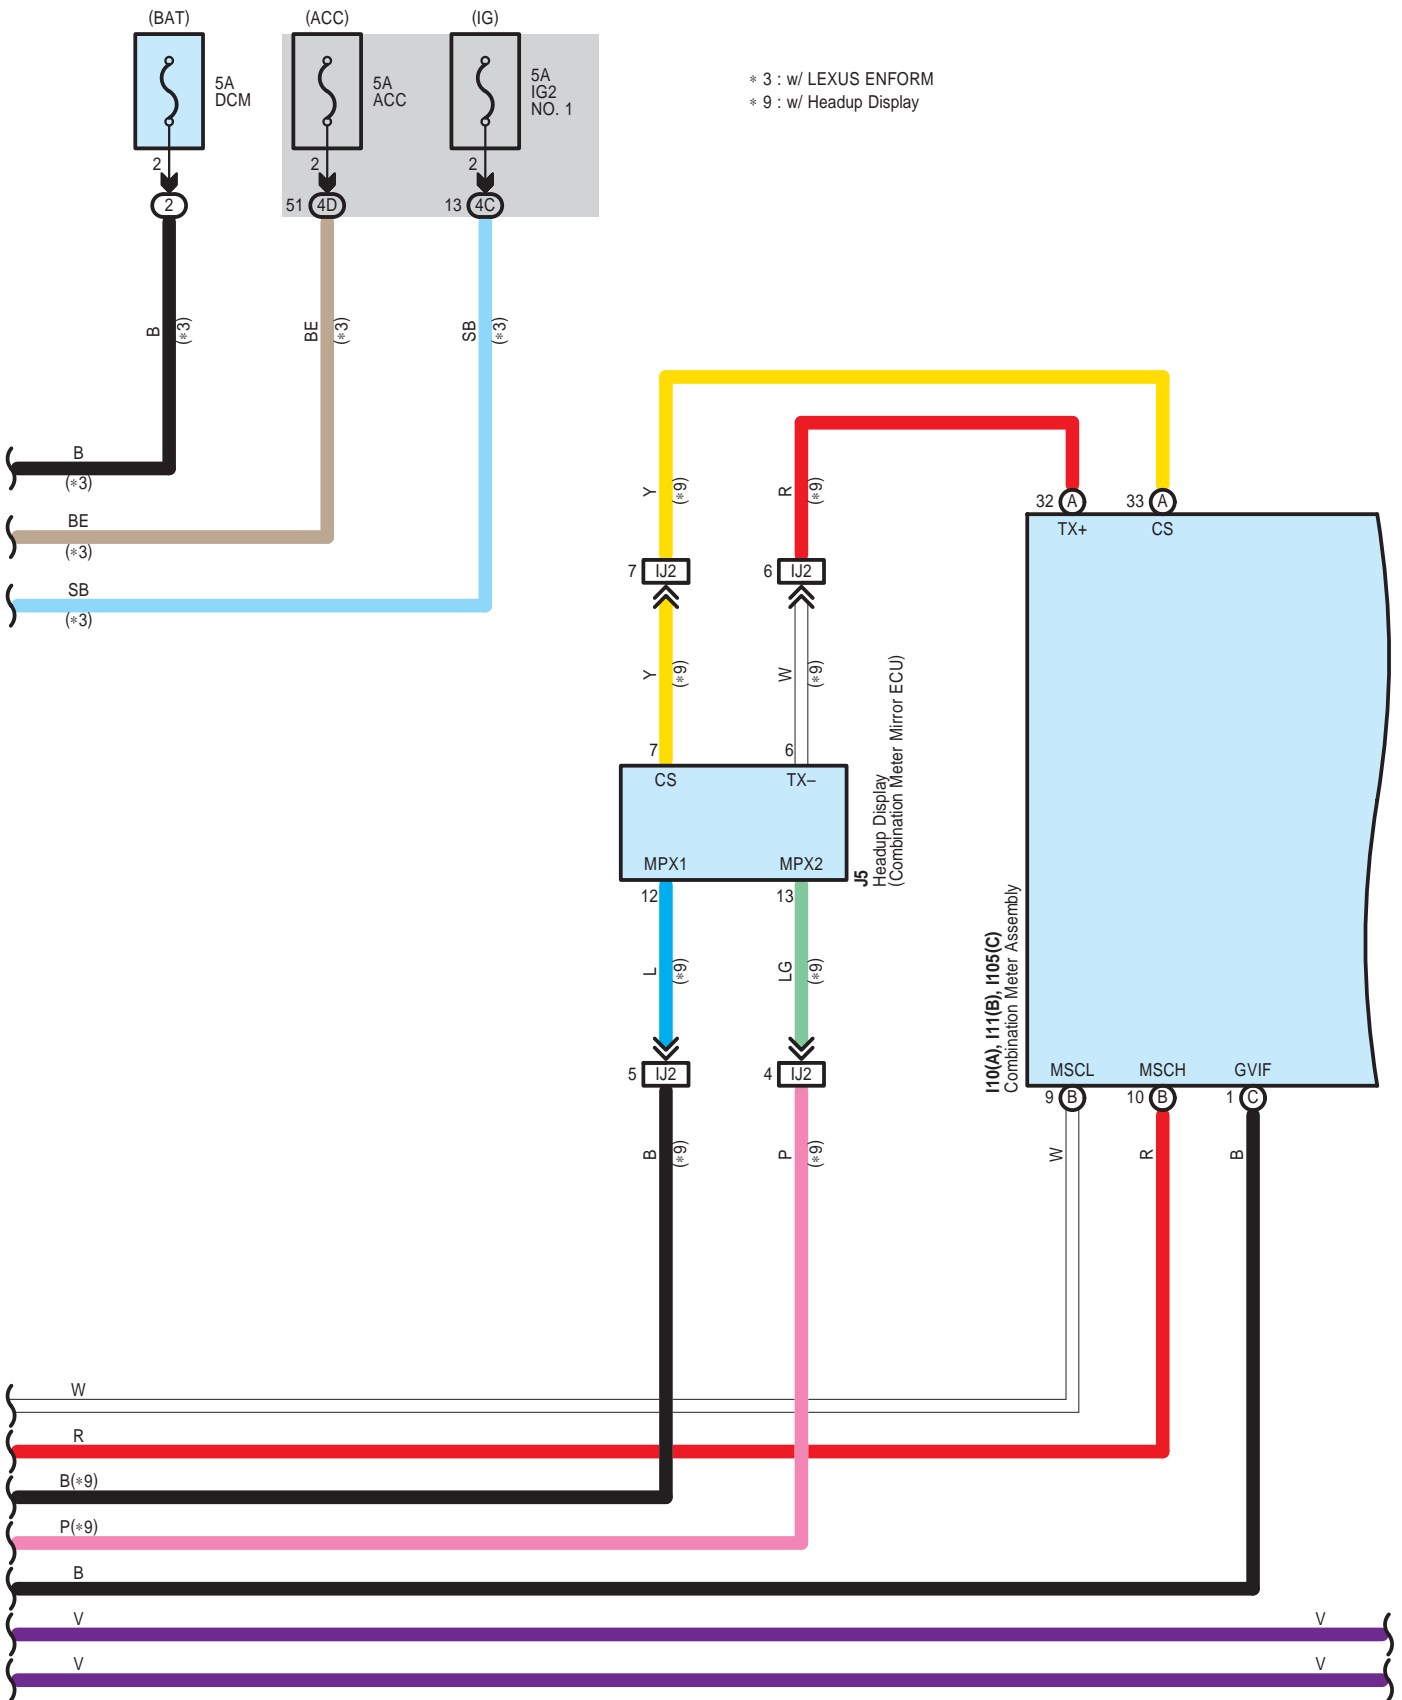

Audio System (10 Speaker), Back Guide Monitor System (10 Speaker), LEXUS Navigation System