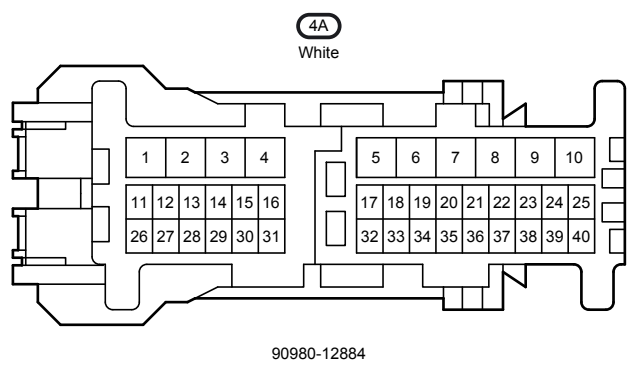

I95
White

90980-12A58

Audio System (10 Speaker), Back Guide Monitor System (10 Speaker), LEXUS Navigation System

4C

White

90980-12887

4D

White