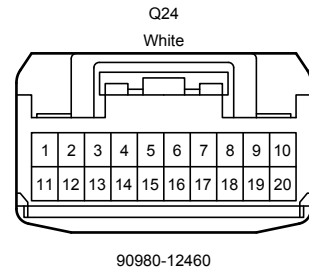

I95
White

90980-12A58

Audio System (10 Speaker), Back Guide Monitor System (10 Speaker), LEXUS Navigation System

4C

White

90980-12887

4D

White