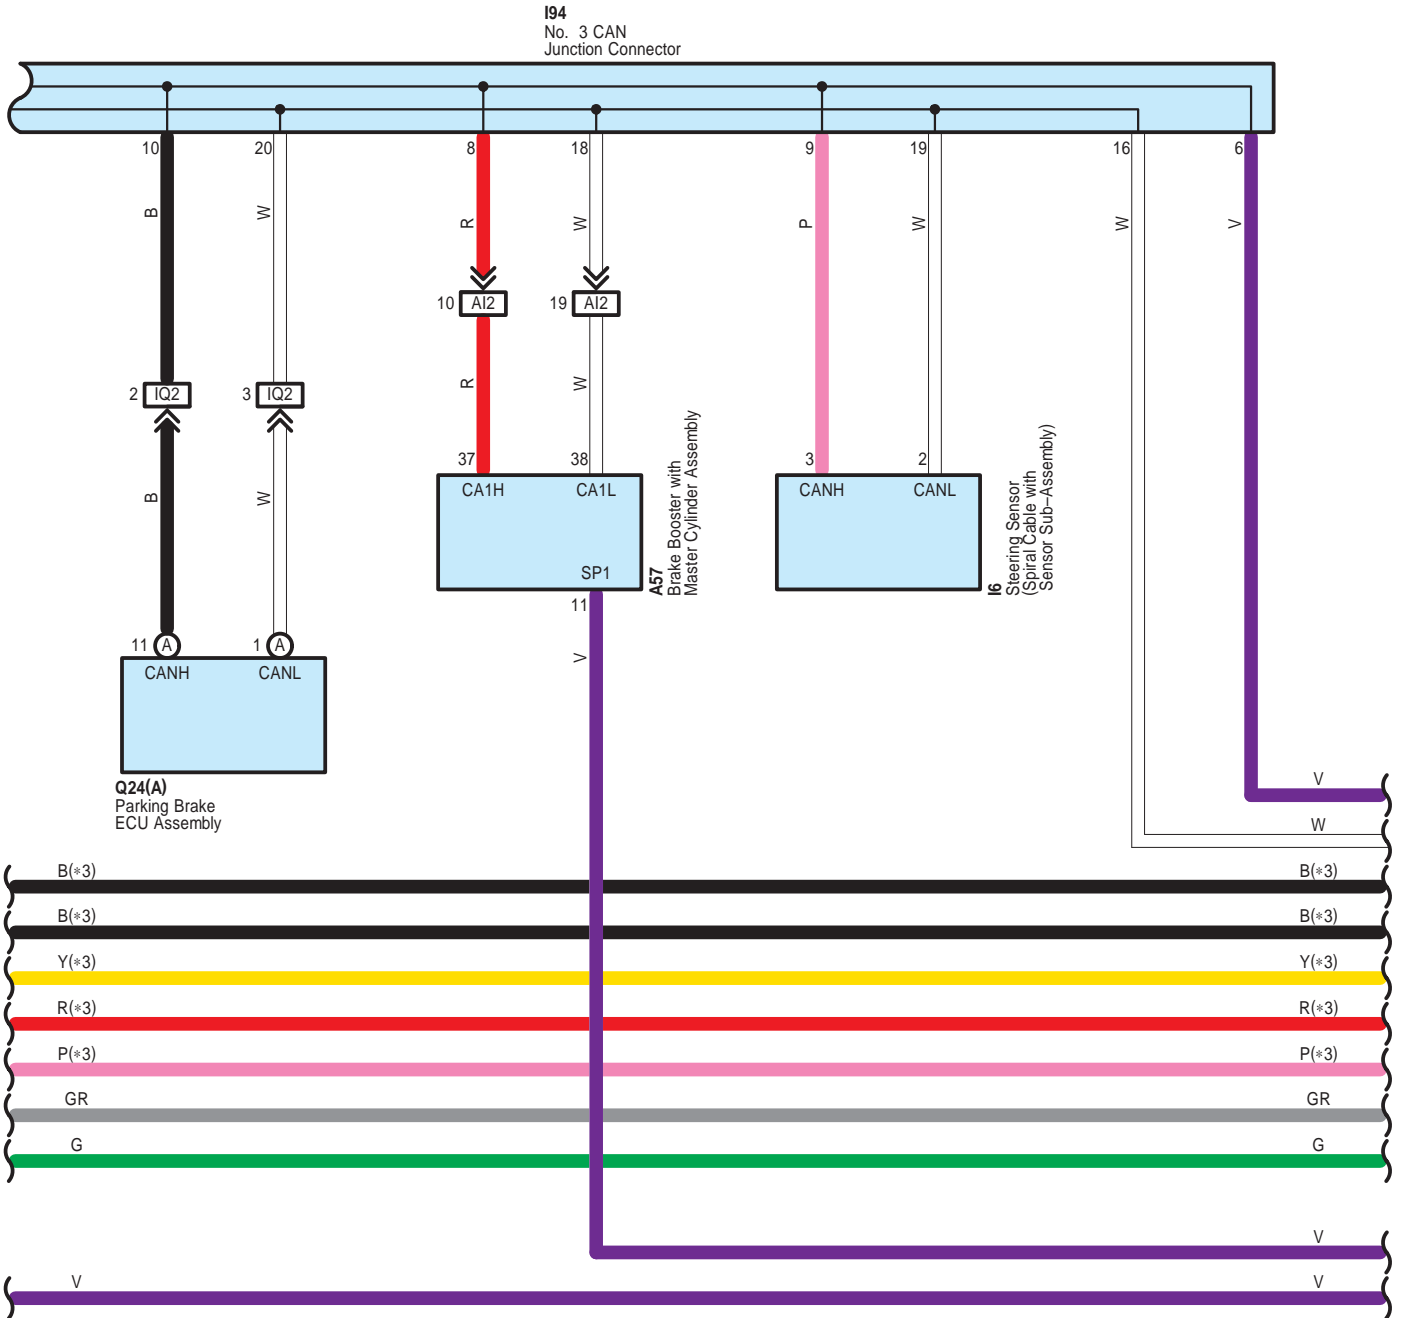

I38(A), I39(B), I46(C), I98(D), I99(E), I102(F), I104(G), I109(H)
Radio Receiver Assembly

* 3 : w/ LEXUS ENFORM

I38(A), I39(B), I46(C), I98(D), I99(E), I102(F), I104(G), I109(H)
Radio Receiver Assembly

* 3 : w/ LEXUS ENFORM