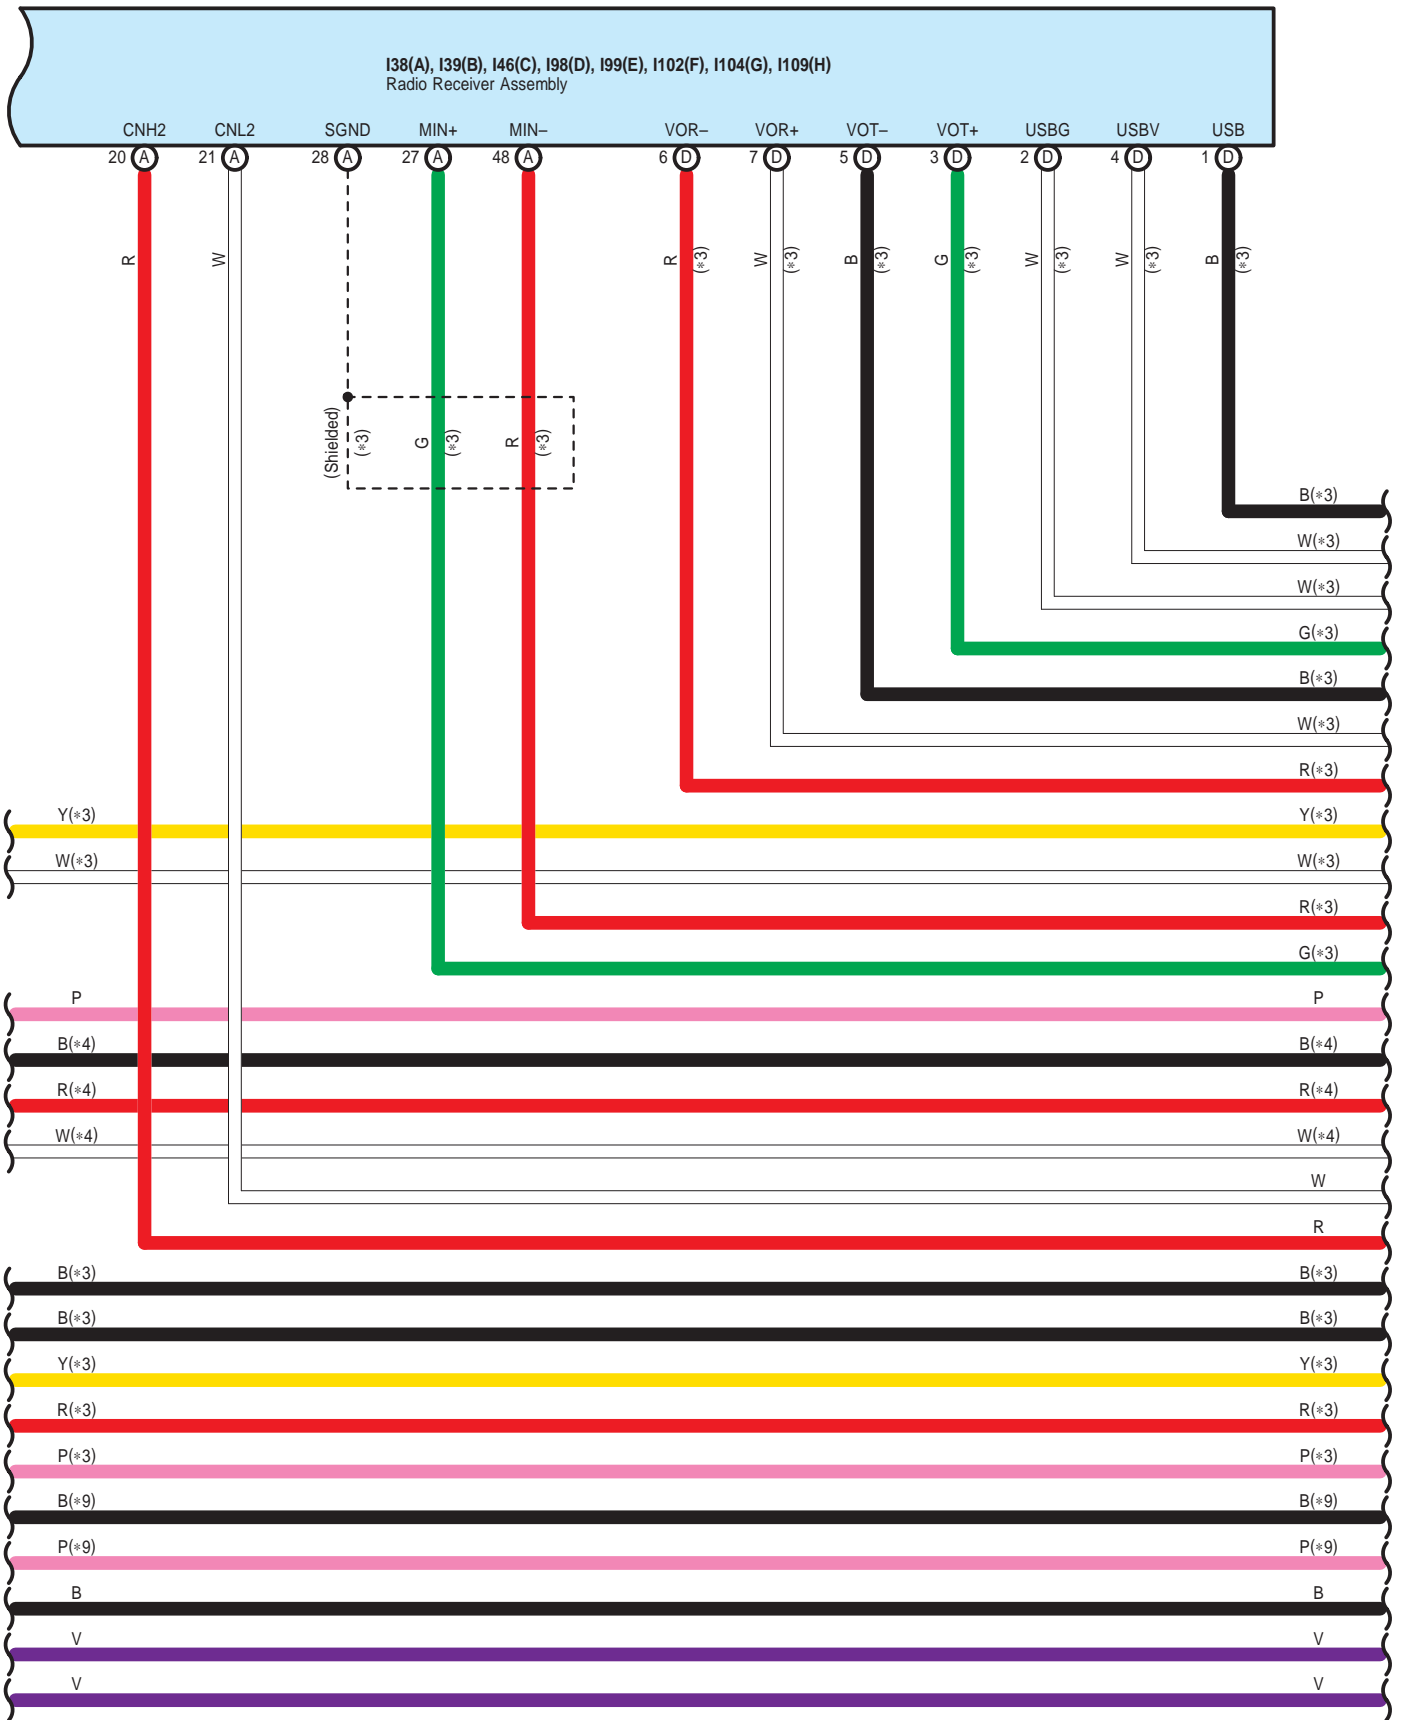

Audio System (10 Speaker), Back Guide Monitor System (10 Speaker), LEXUS Navigation System