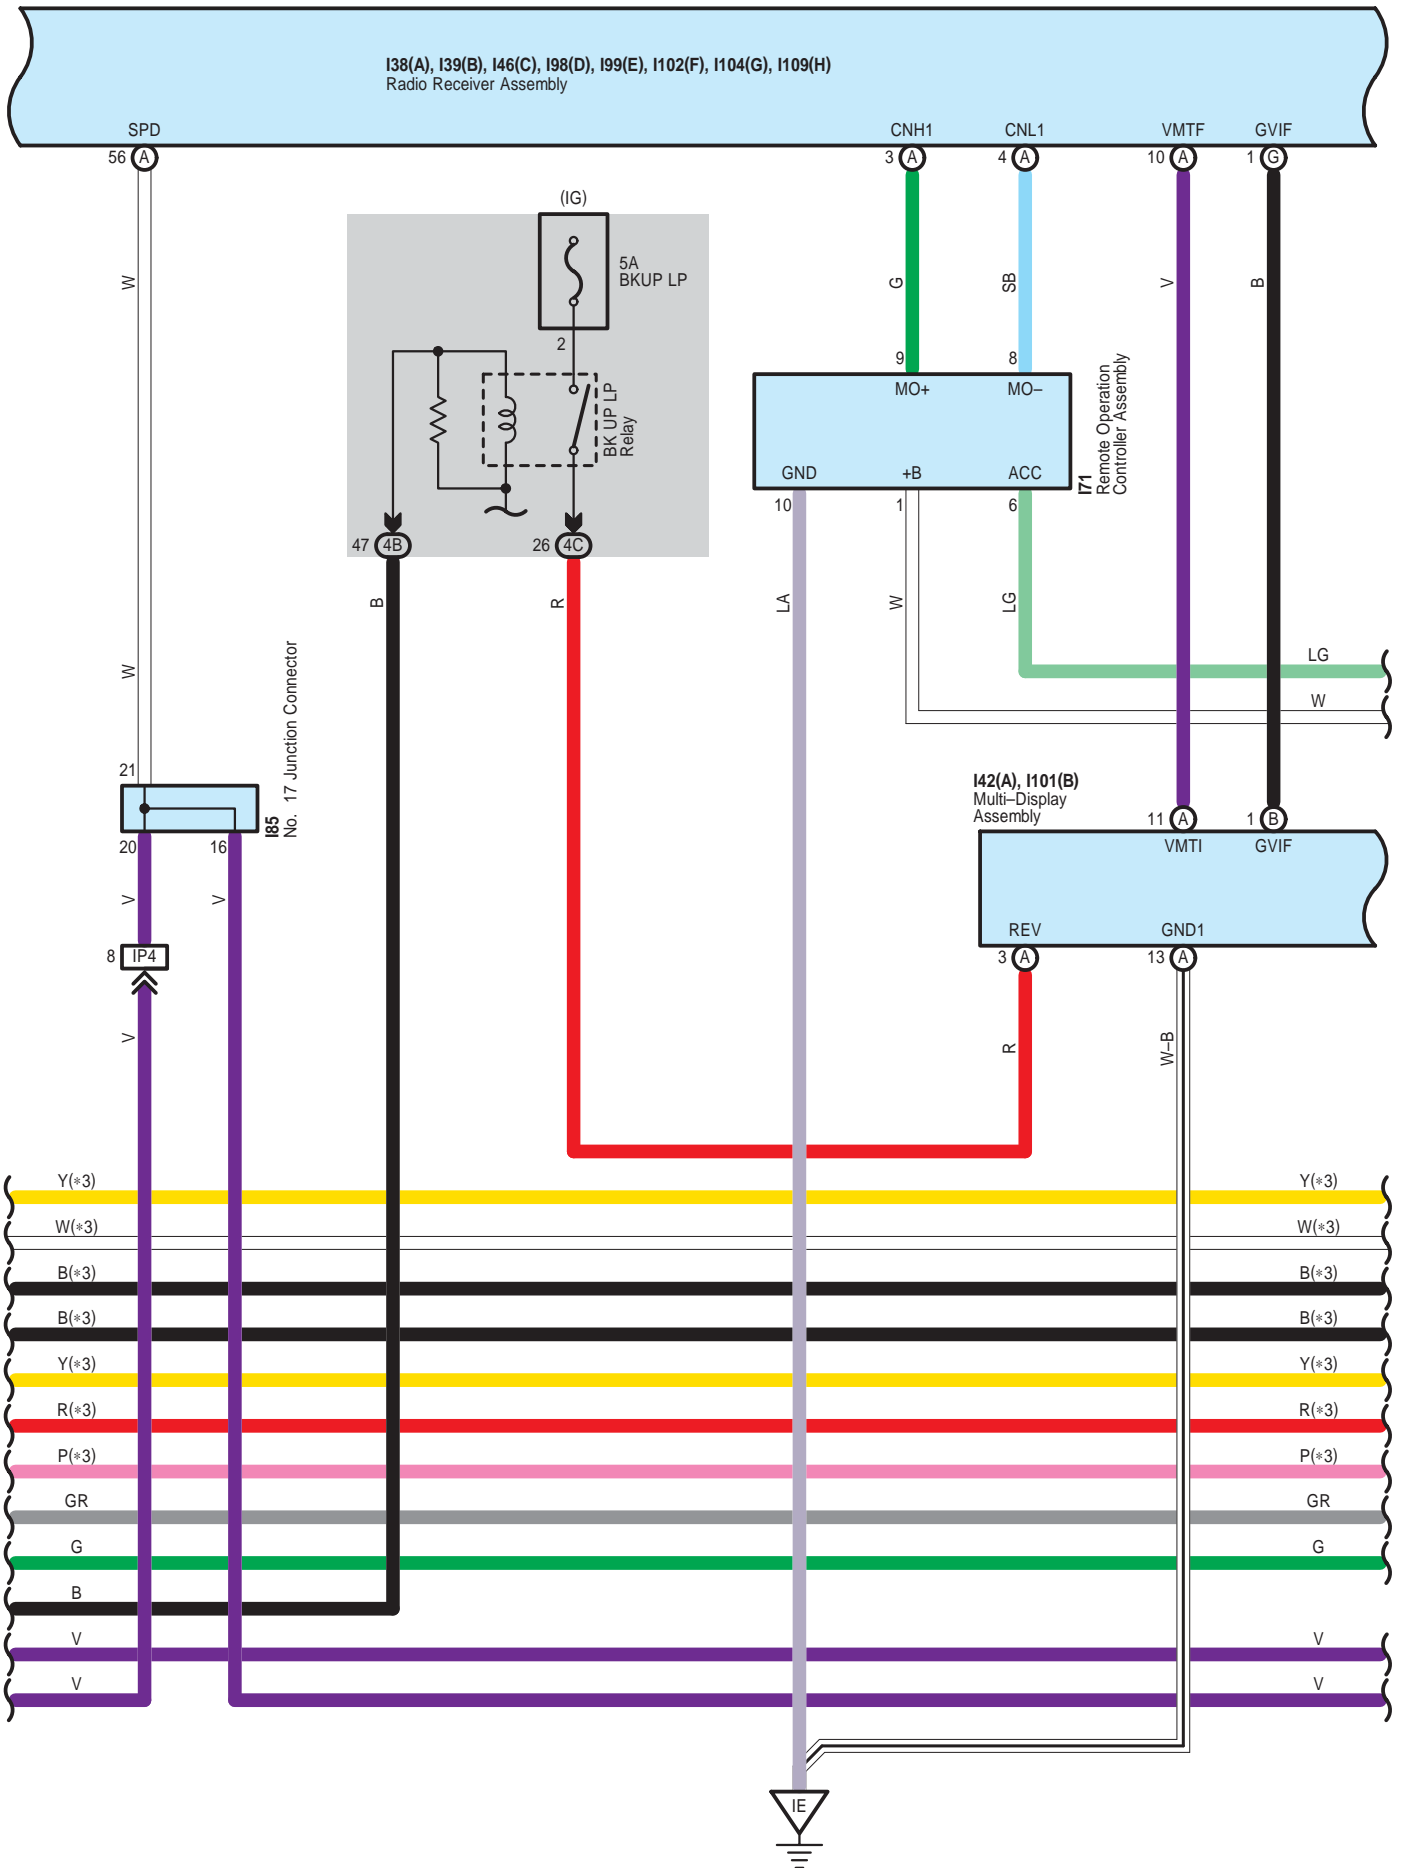

C42
Shift Lever Position Sensor

Audio System (10 Speaker), Back Guide Monitor System (10 Speaker), LEXUS Navigation System

Audio System (10 Speaker), Back Guide Monitor System (10 Speaker), LEXUS Navigation System