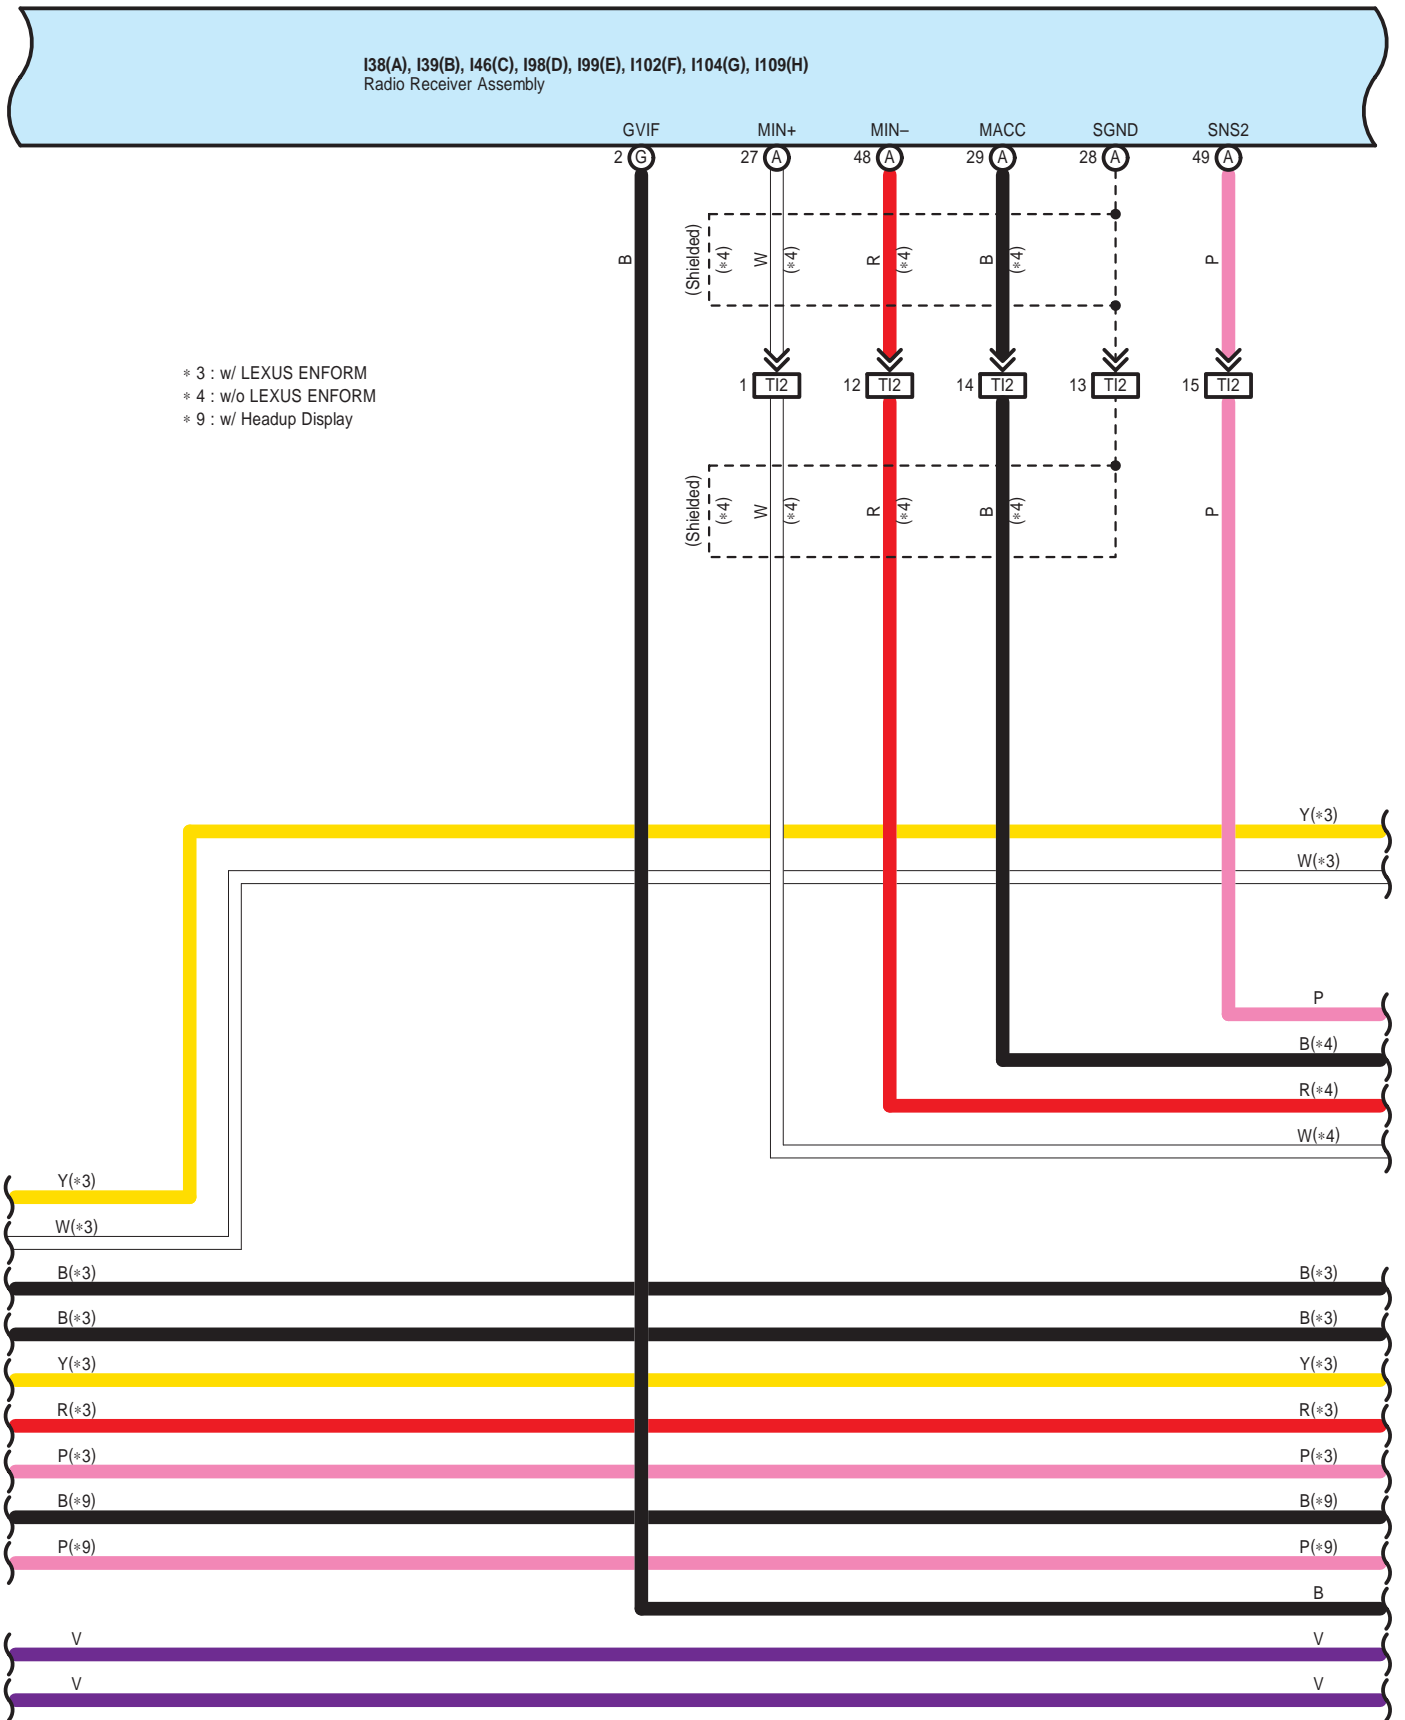

Audio System (10 Speaker), Back Guide Monitor System (10 Speaker), LEXUS Navigation System

- 3 : w/ LEXUS ENFORM
- 4 : w/o LEXUS ENFORM
- 9 : w/ Headup Display