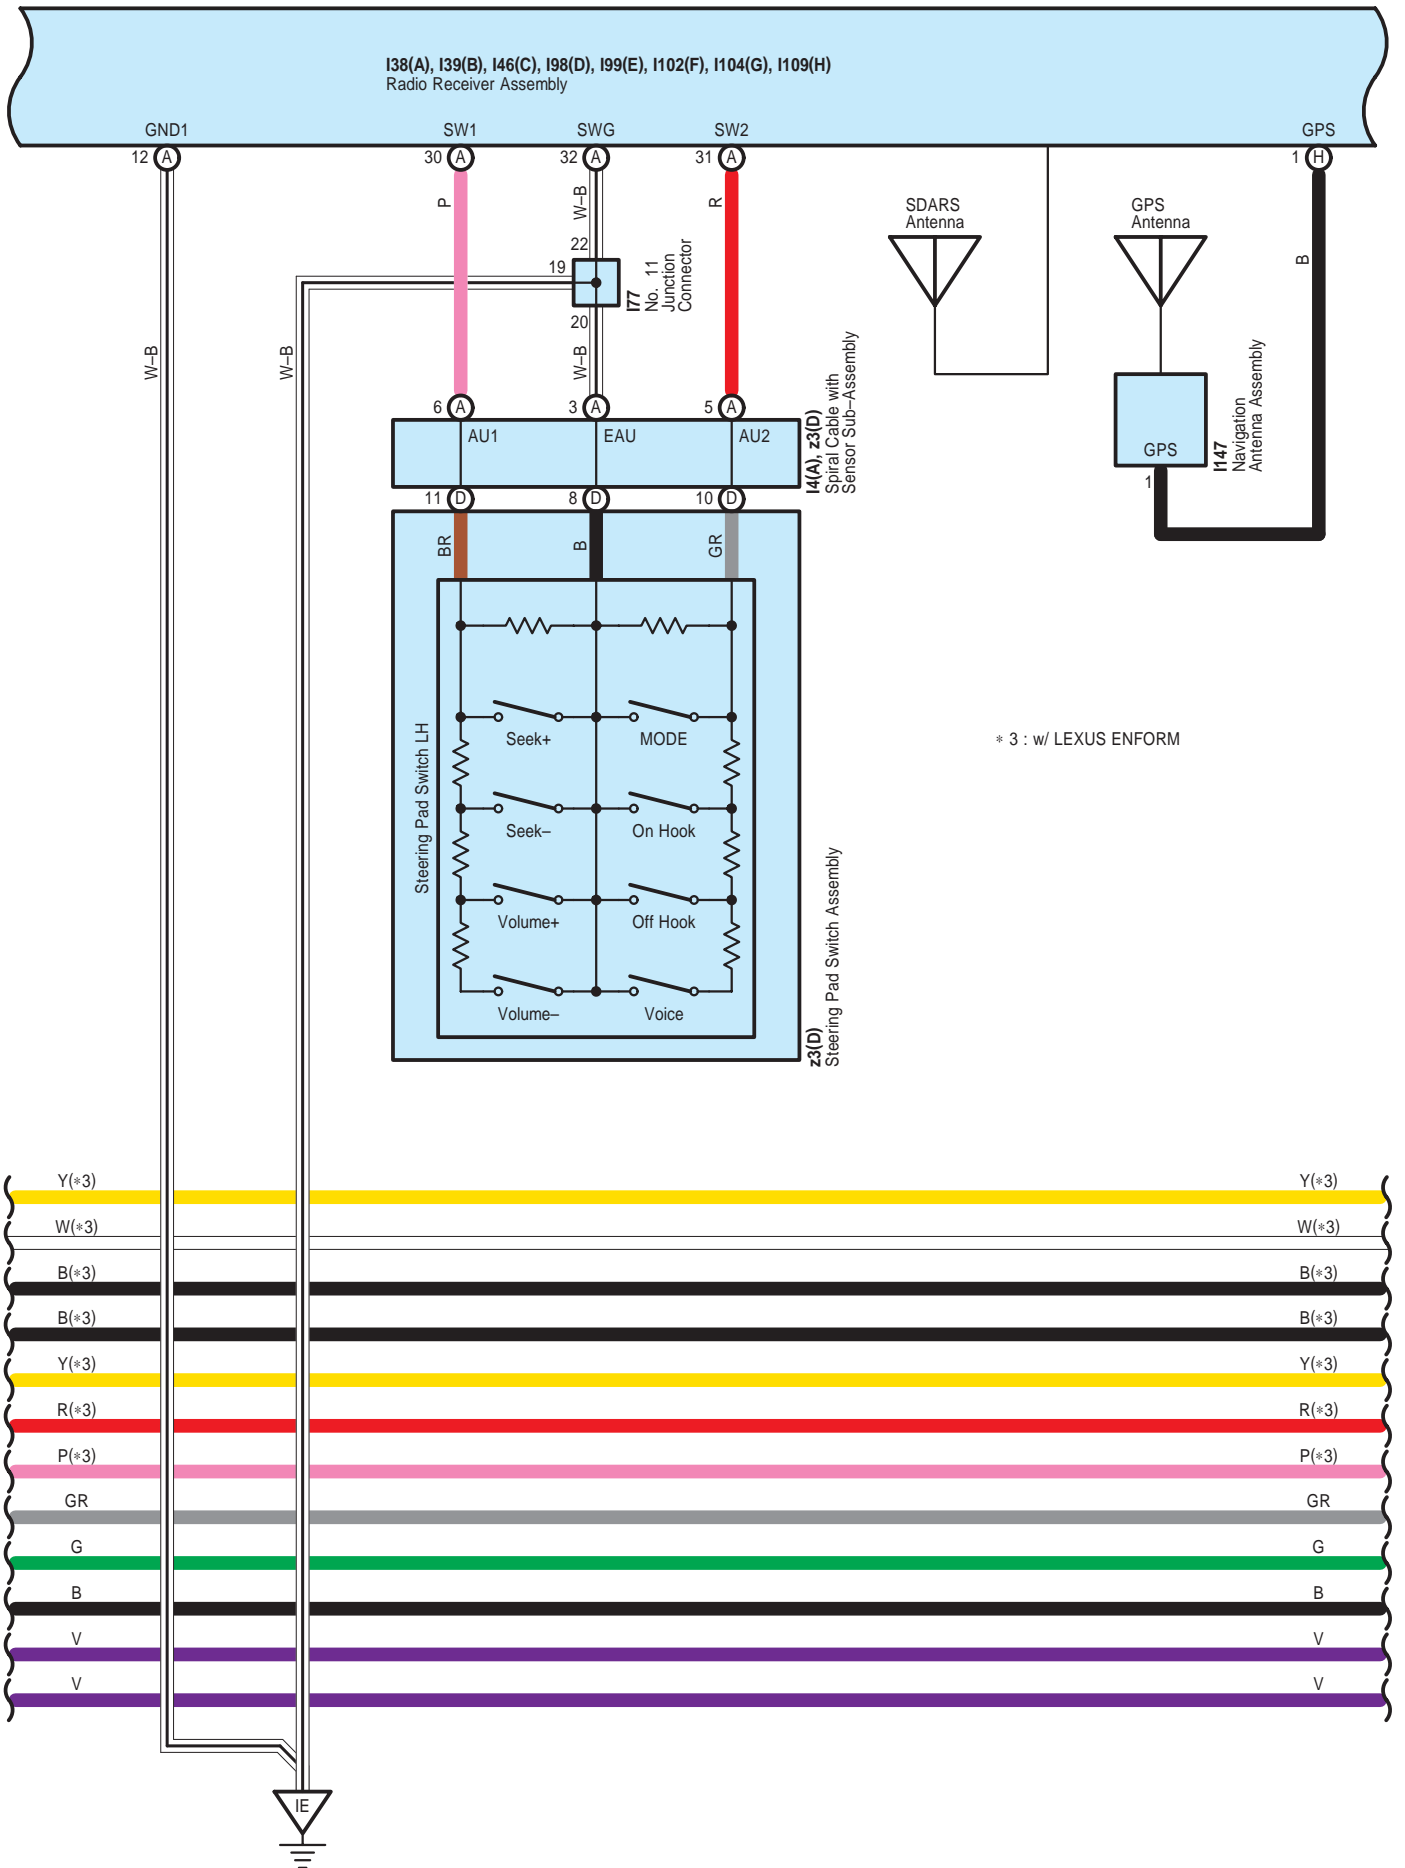

Audio System (10 Speaker), Back Guide Monitor System (10 Speaker), LEXUS Navigation System