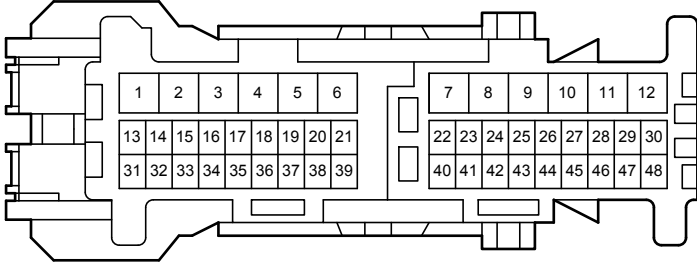

I95
White

90980-12A58

Audio System (10 Speaker), Back Guide Monitor System (10 Speaker), LEXUS Navigation System

4C

White

90980-12887

4D

White