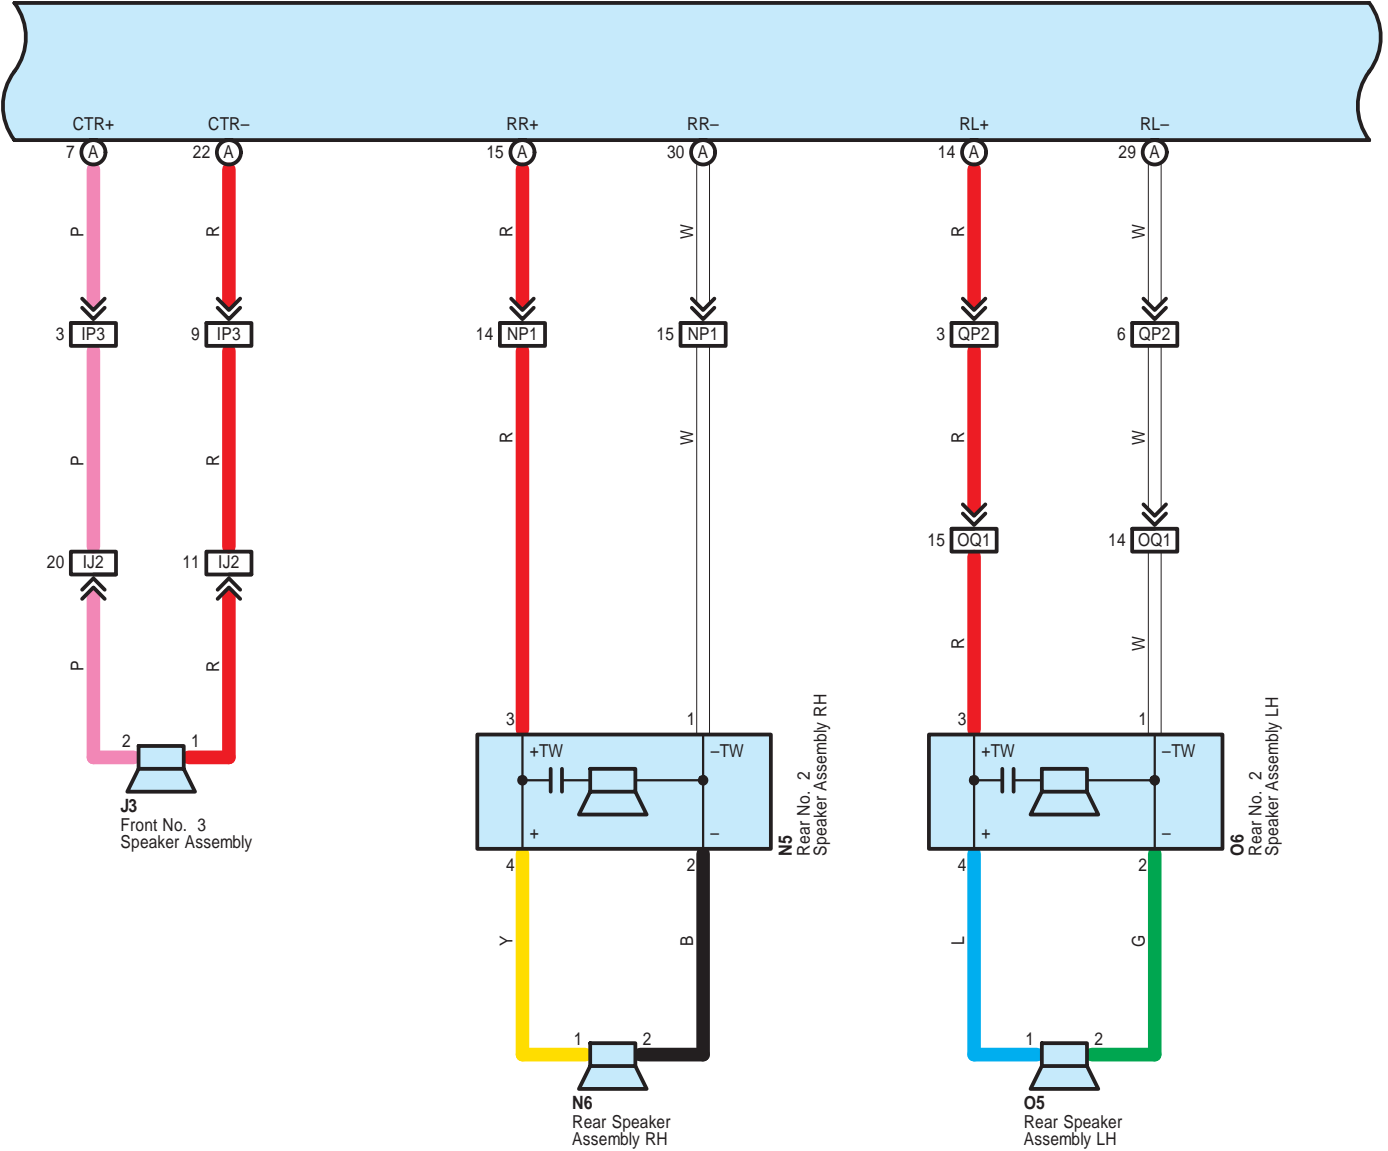

P22(A), P29(B)
Stereo Component Amplifier Assembly