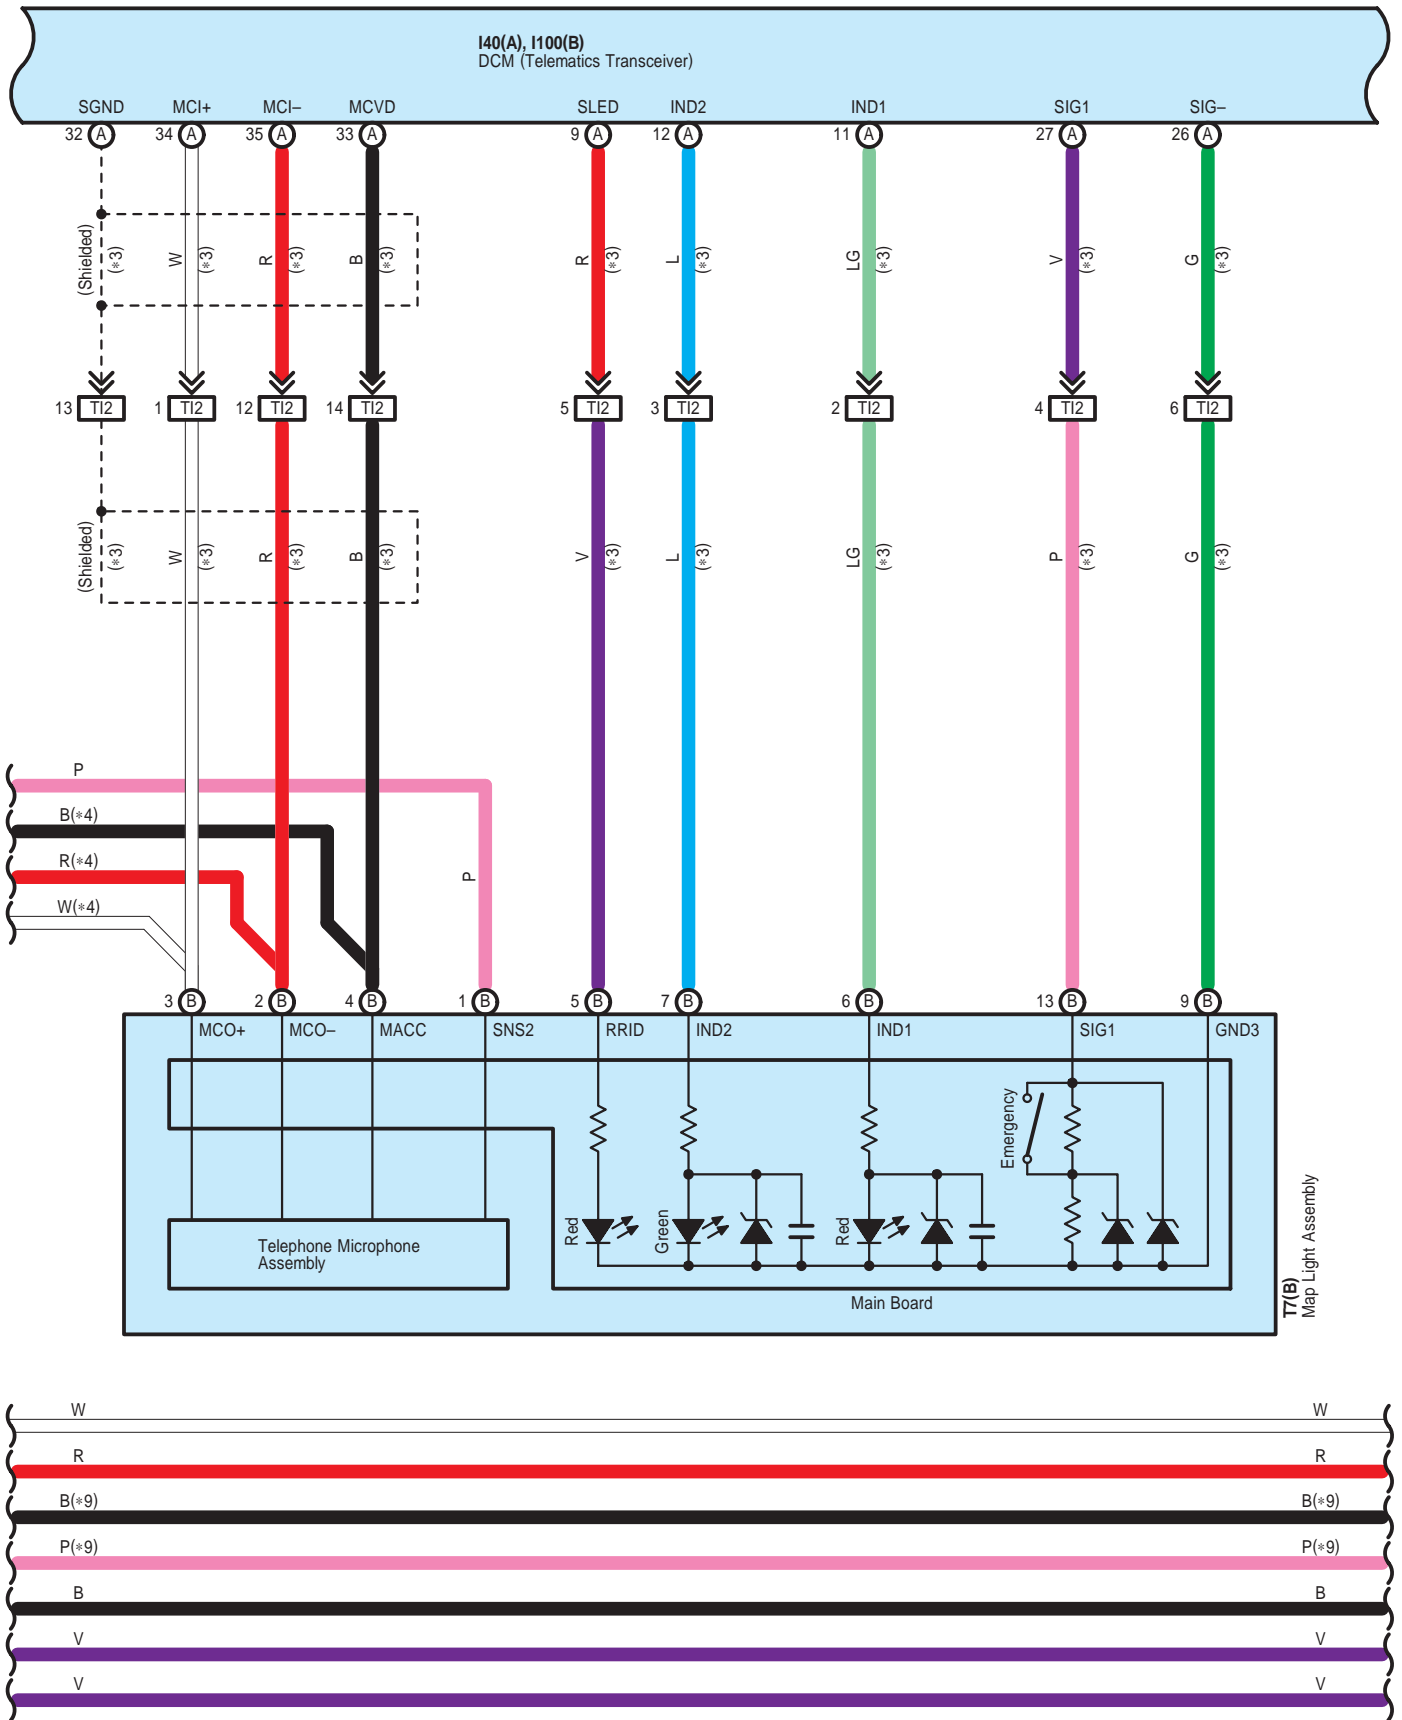

Audio System (10 Speaker), Back Guide Monitor System (10 Speaker), LEXUS Navigation System