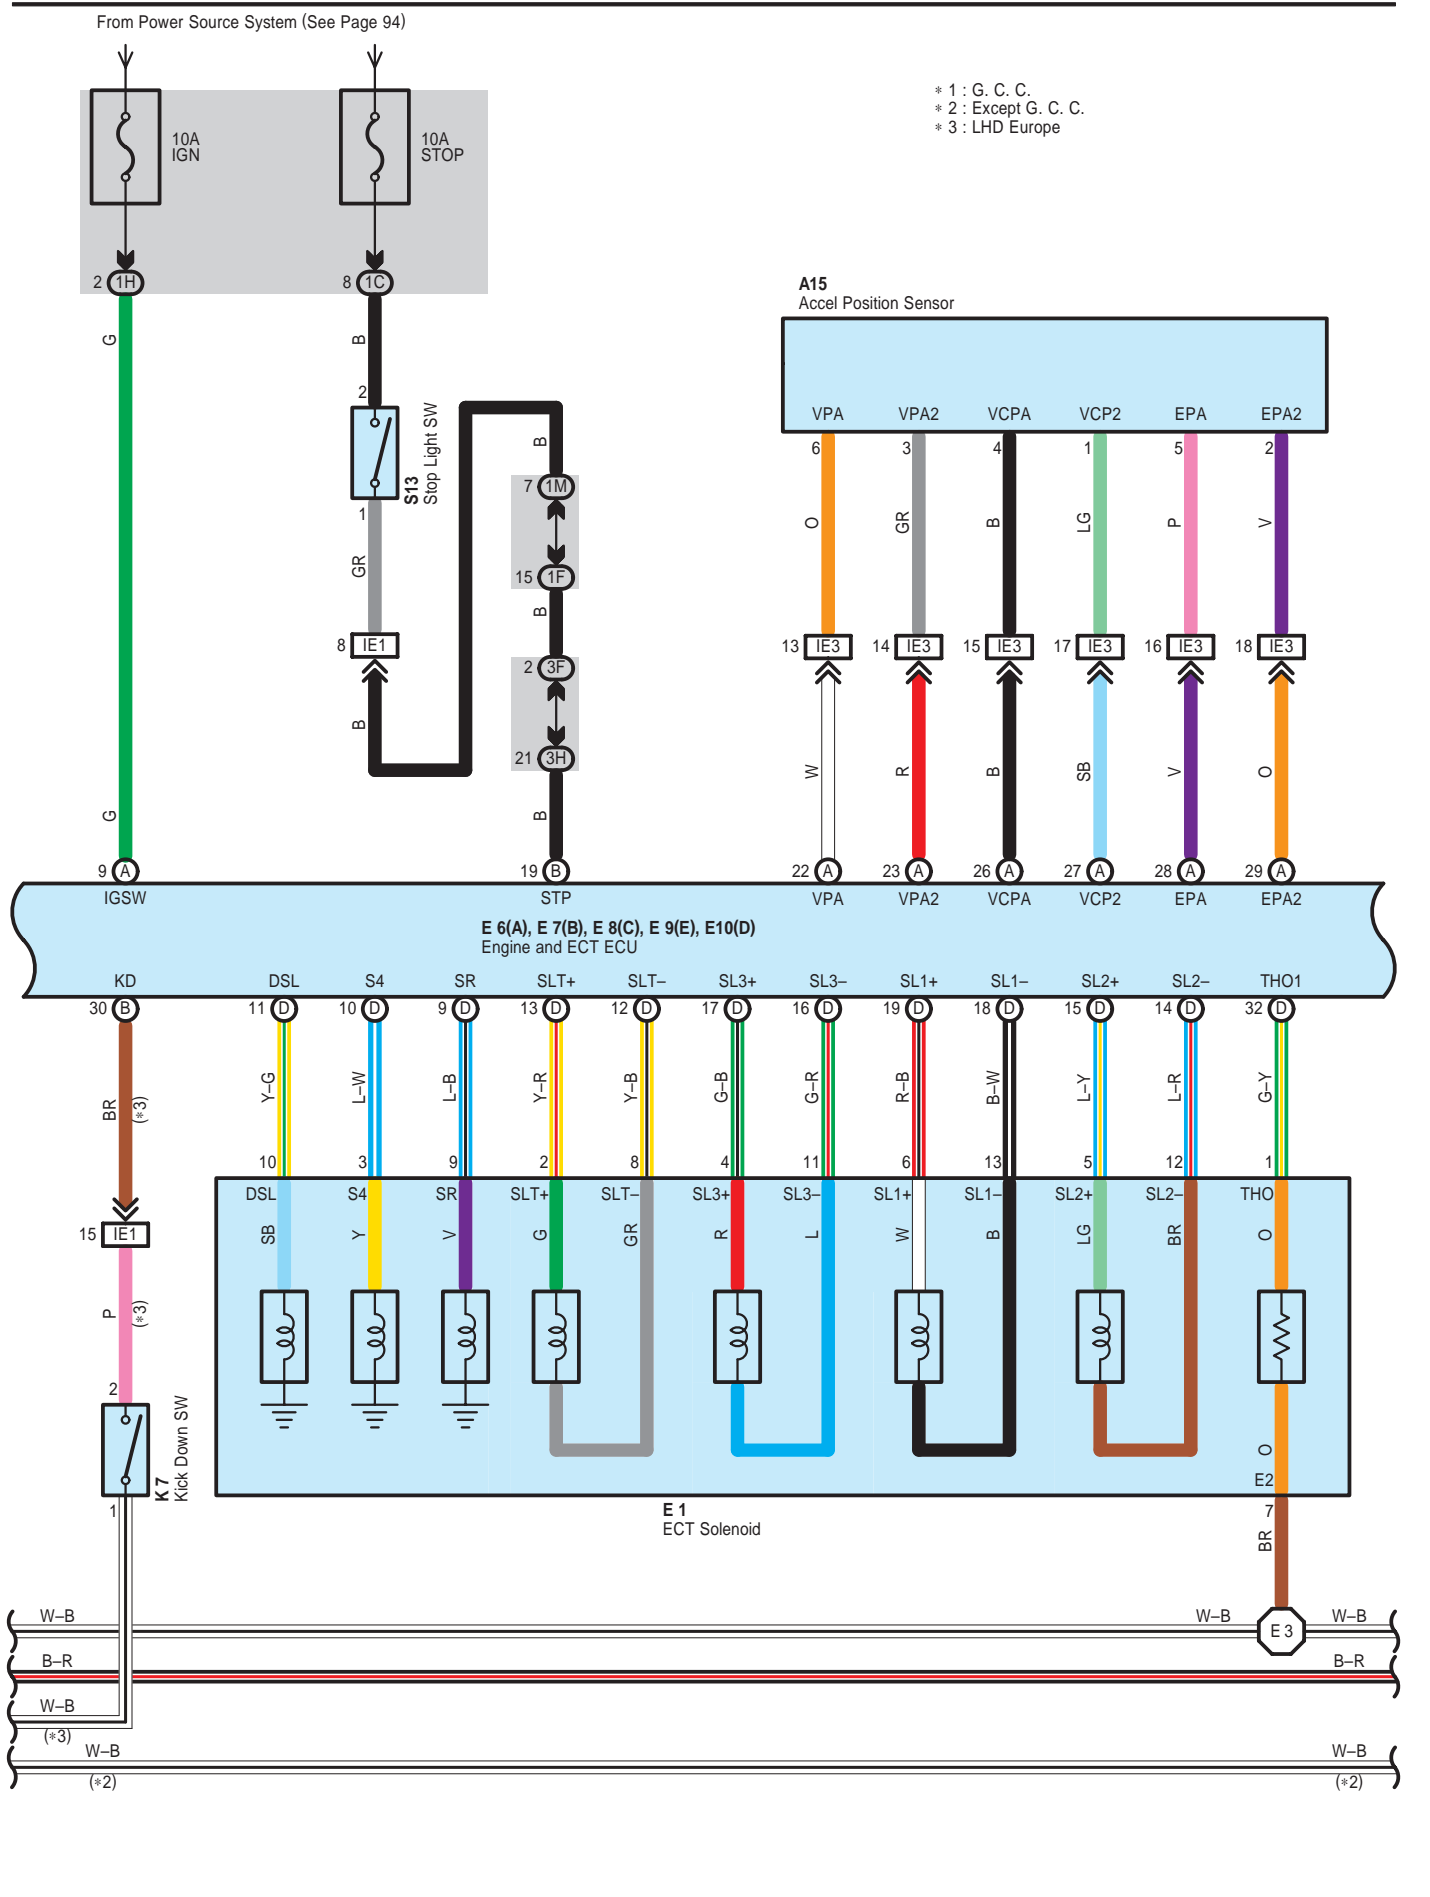

ECT and A/T Indicator

177 LEXUS RX 330 / 300 (EWD525E)