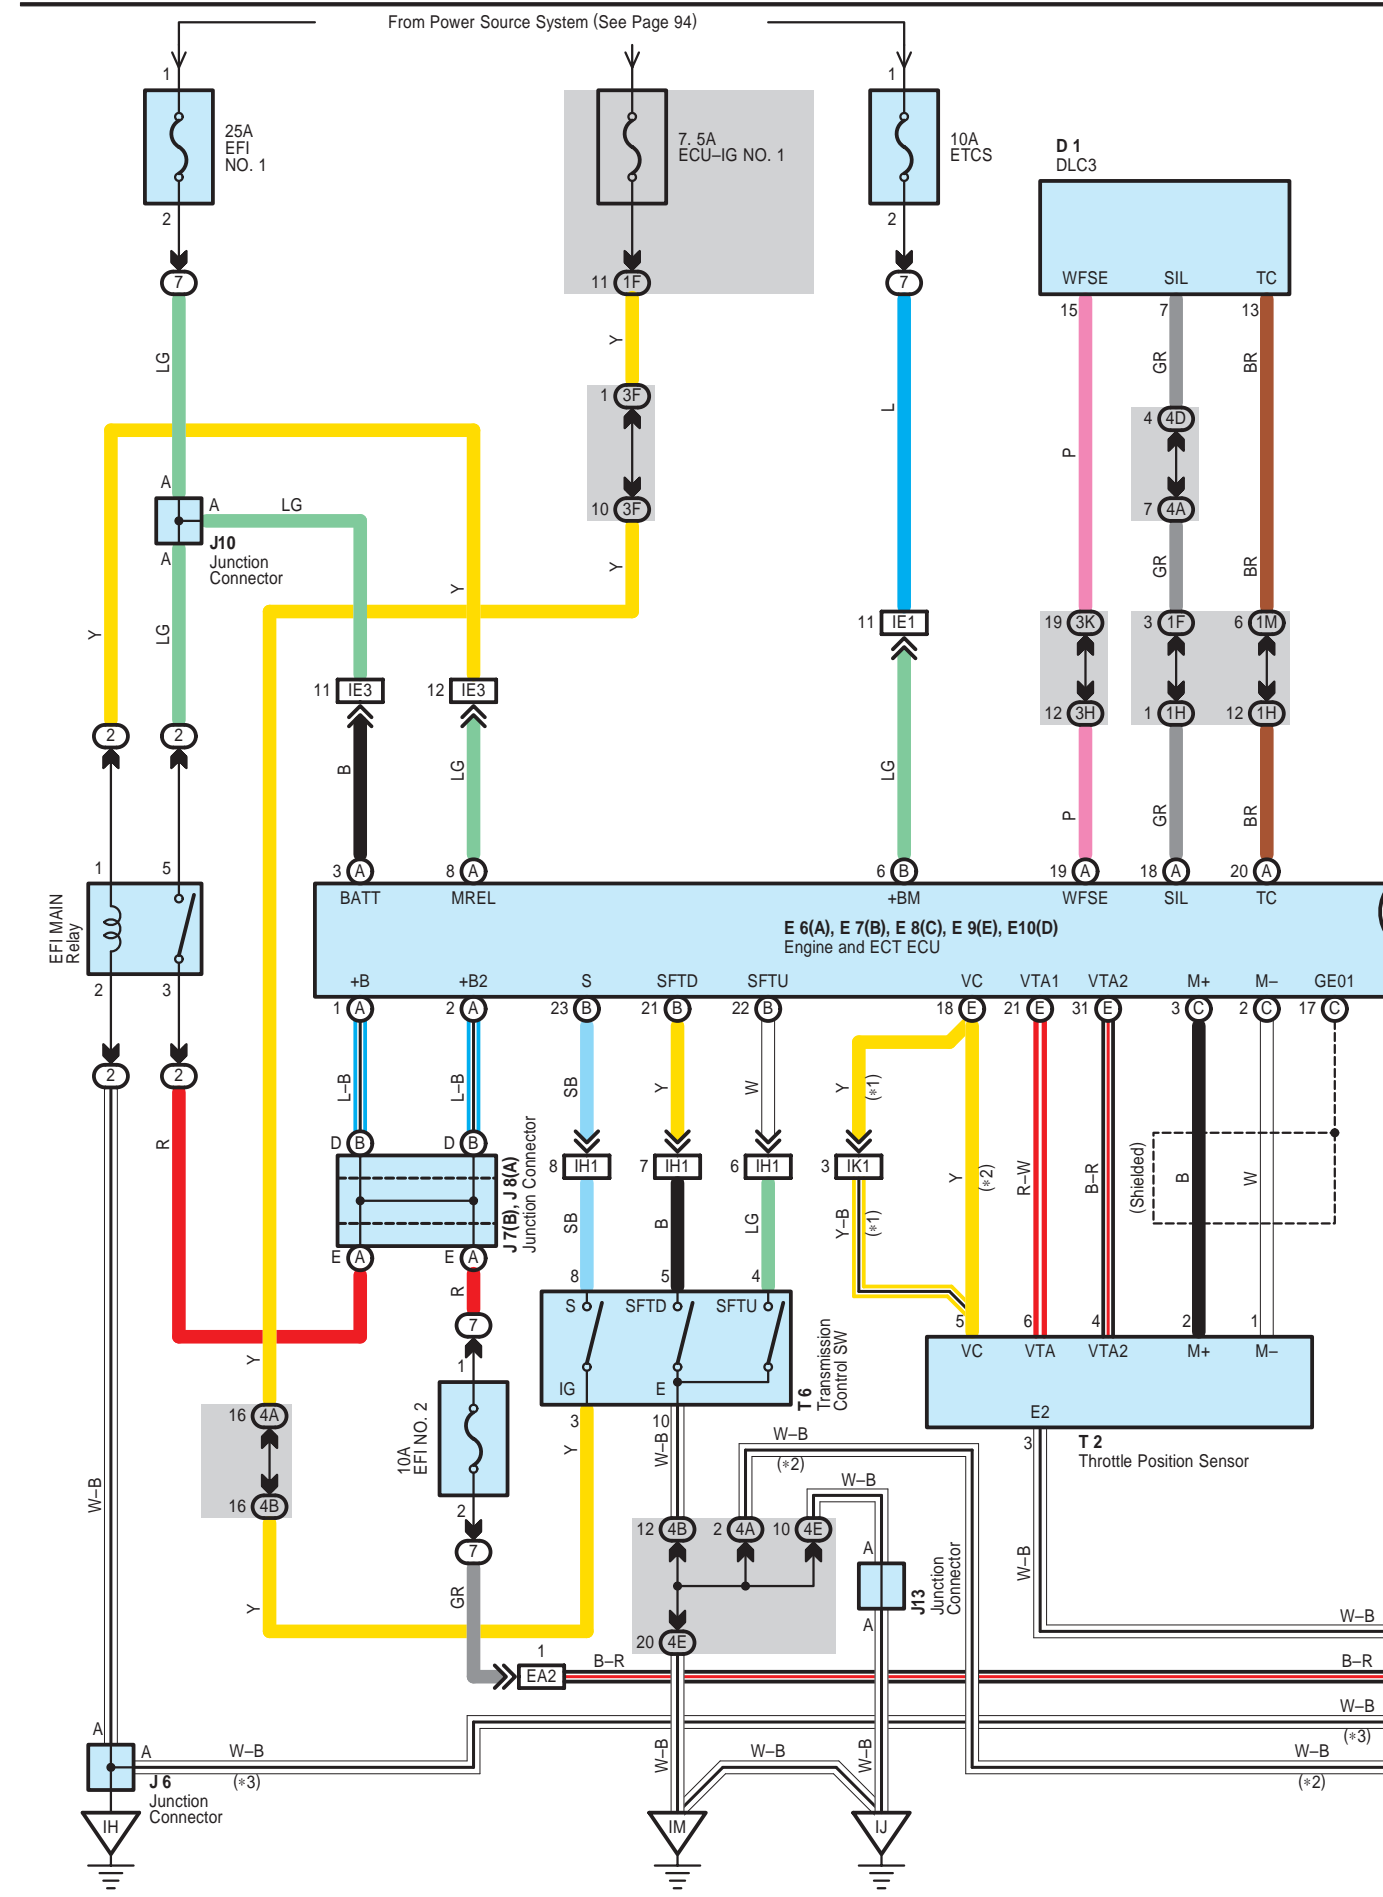

ECT and A/T Indicator

176 LEXUS RX 330 / 300 (EWD525E)