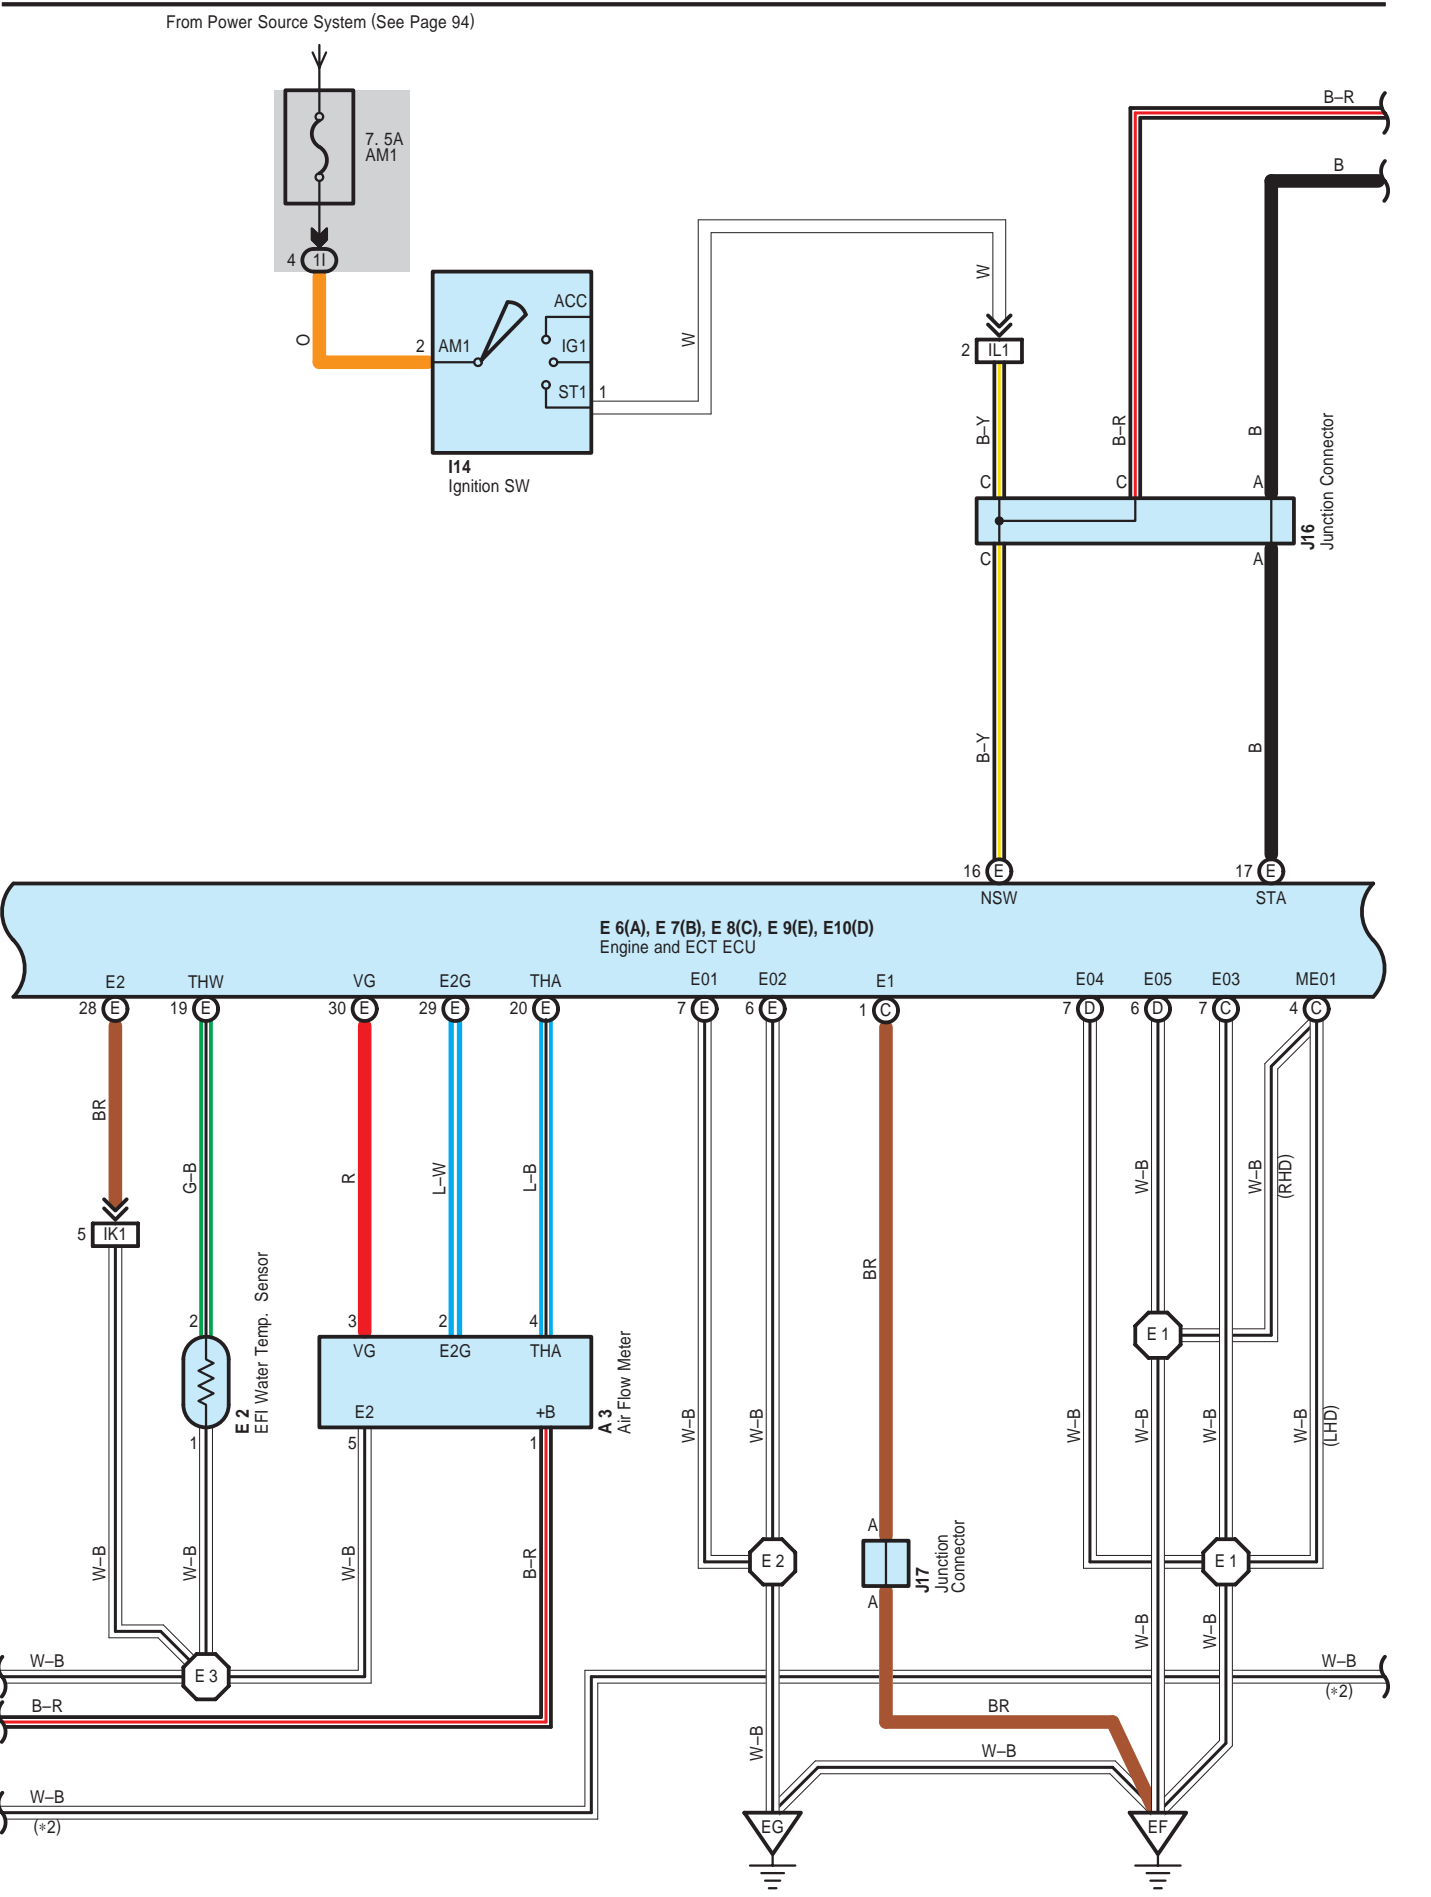

ECT and A/T Indicator

178 LEXUS RX 330 / 300 (EWD525E)