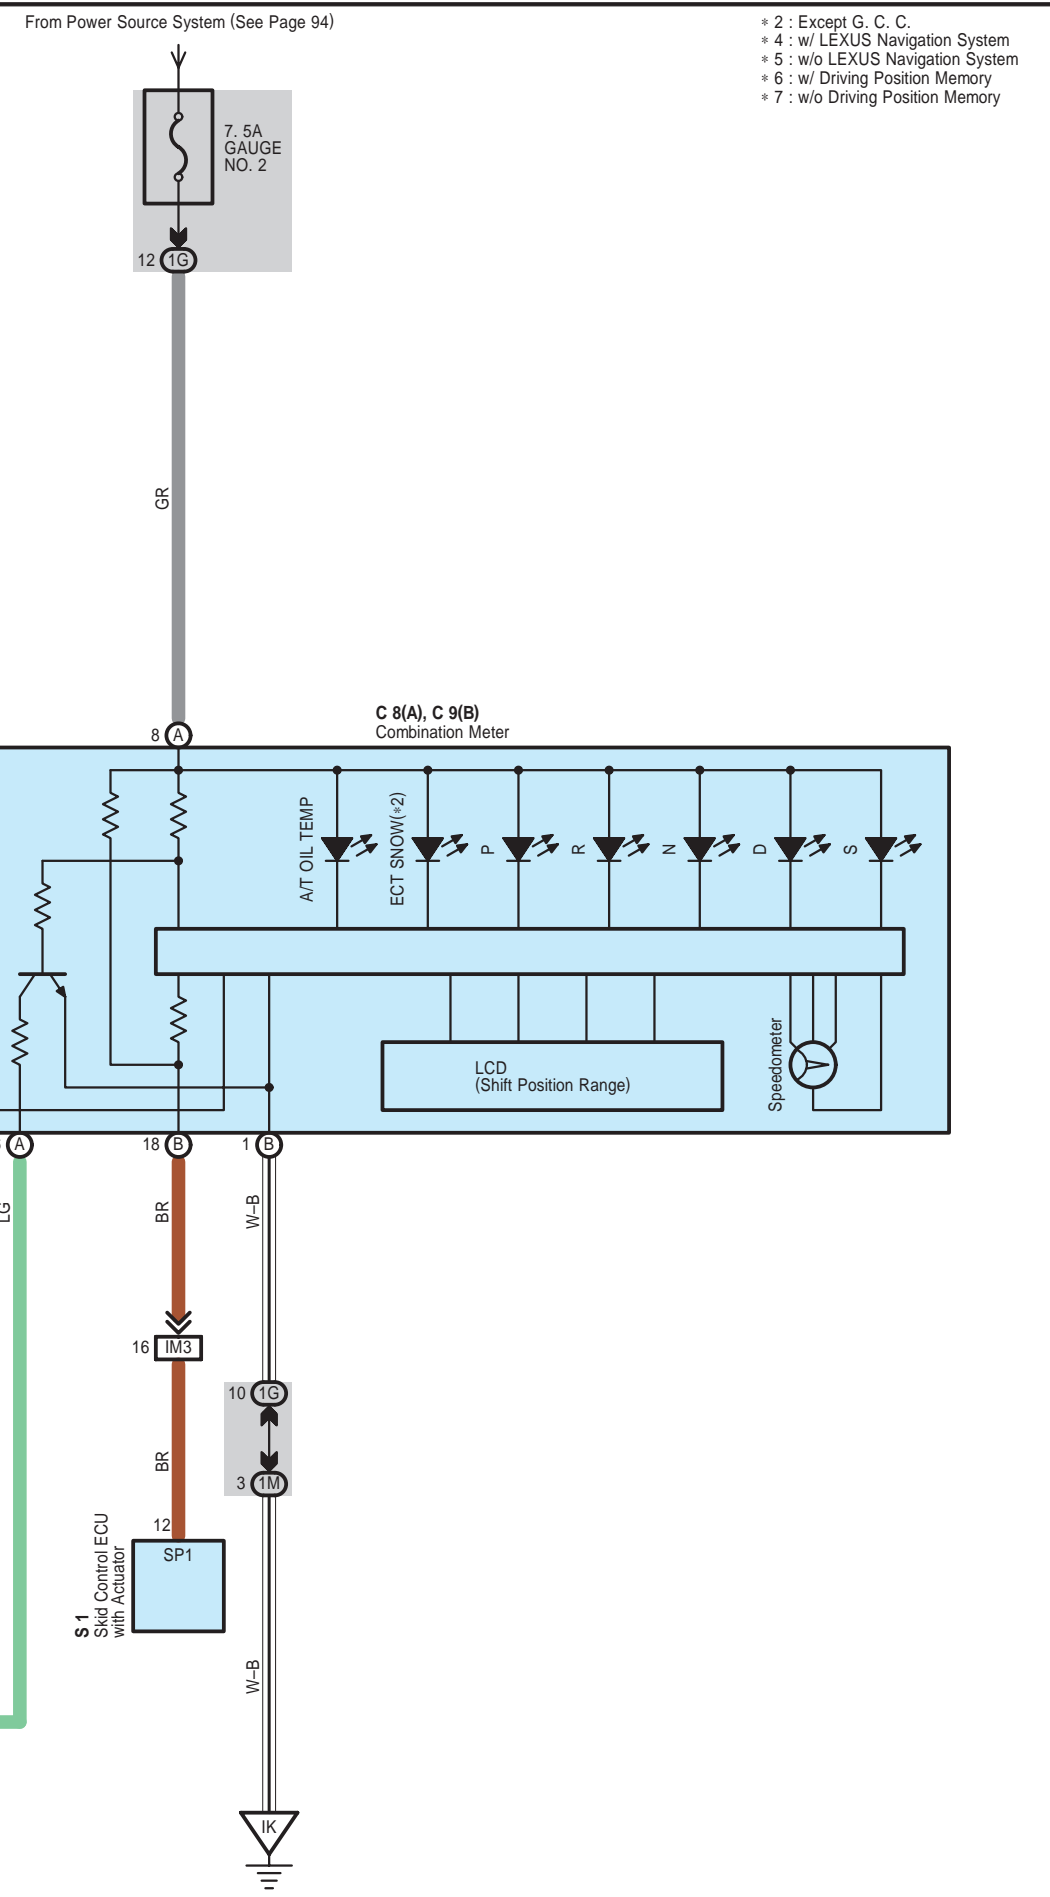

ECT and A/T Indicator

181 LEXUS RX 330 / 300 (EWD525E)