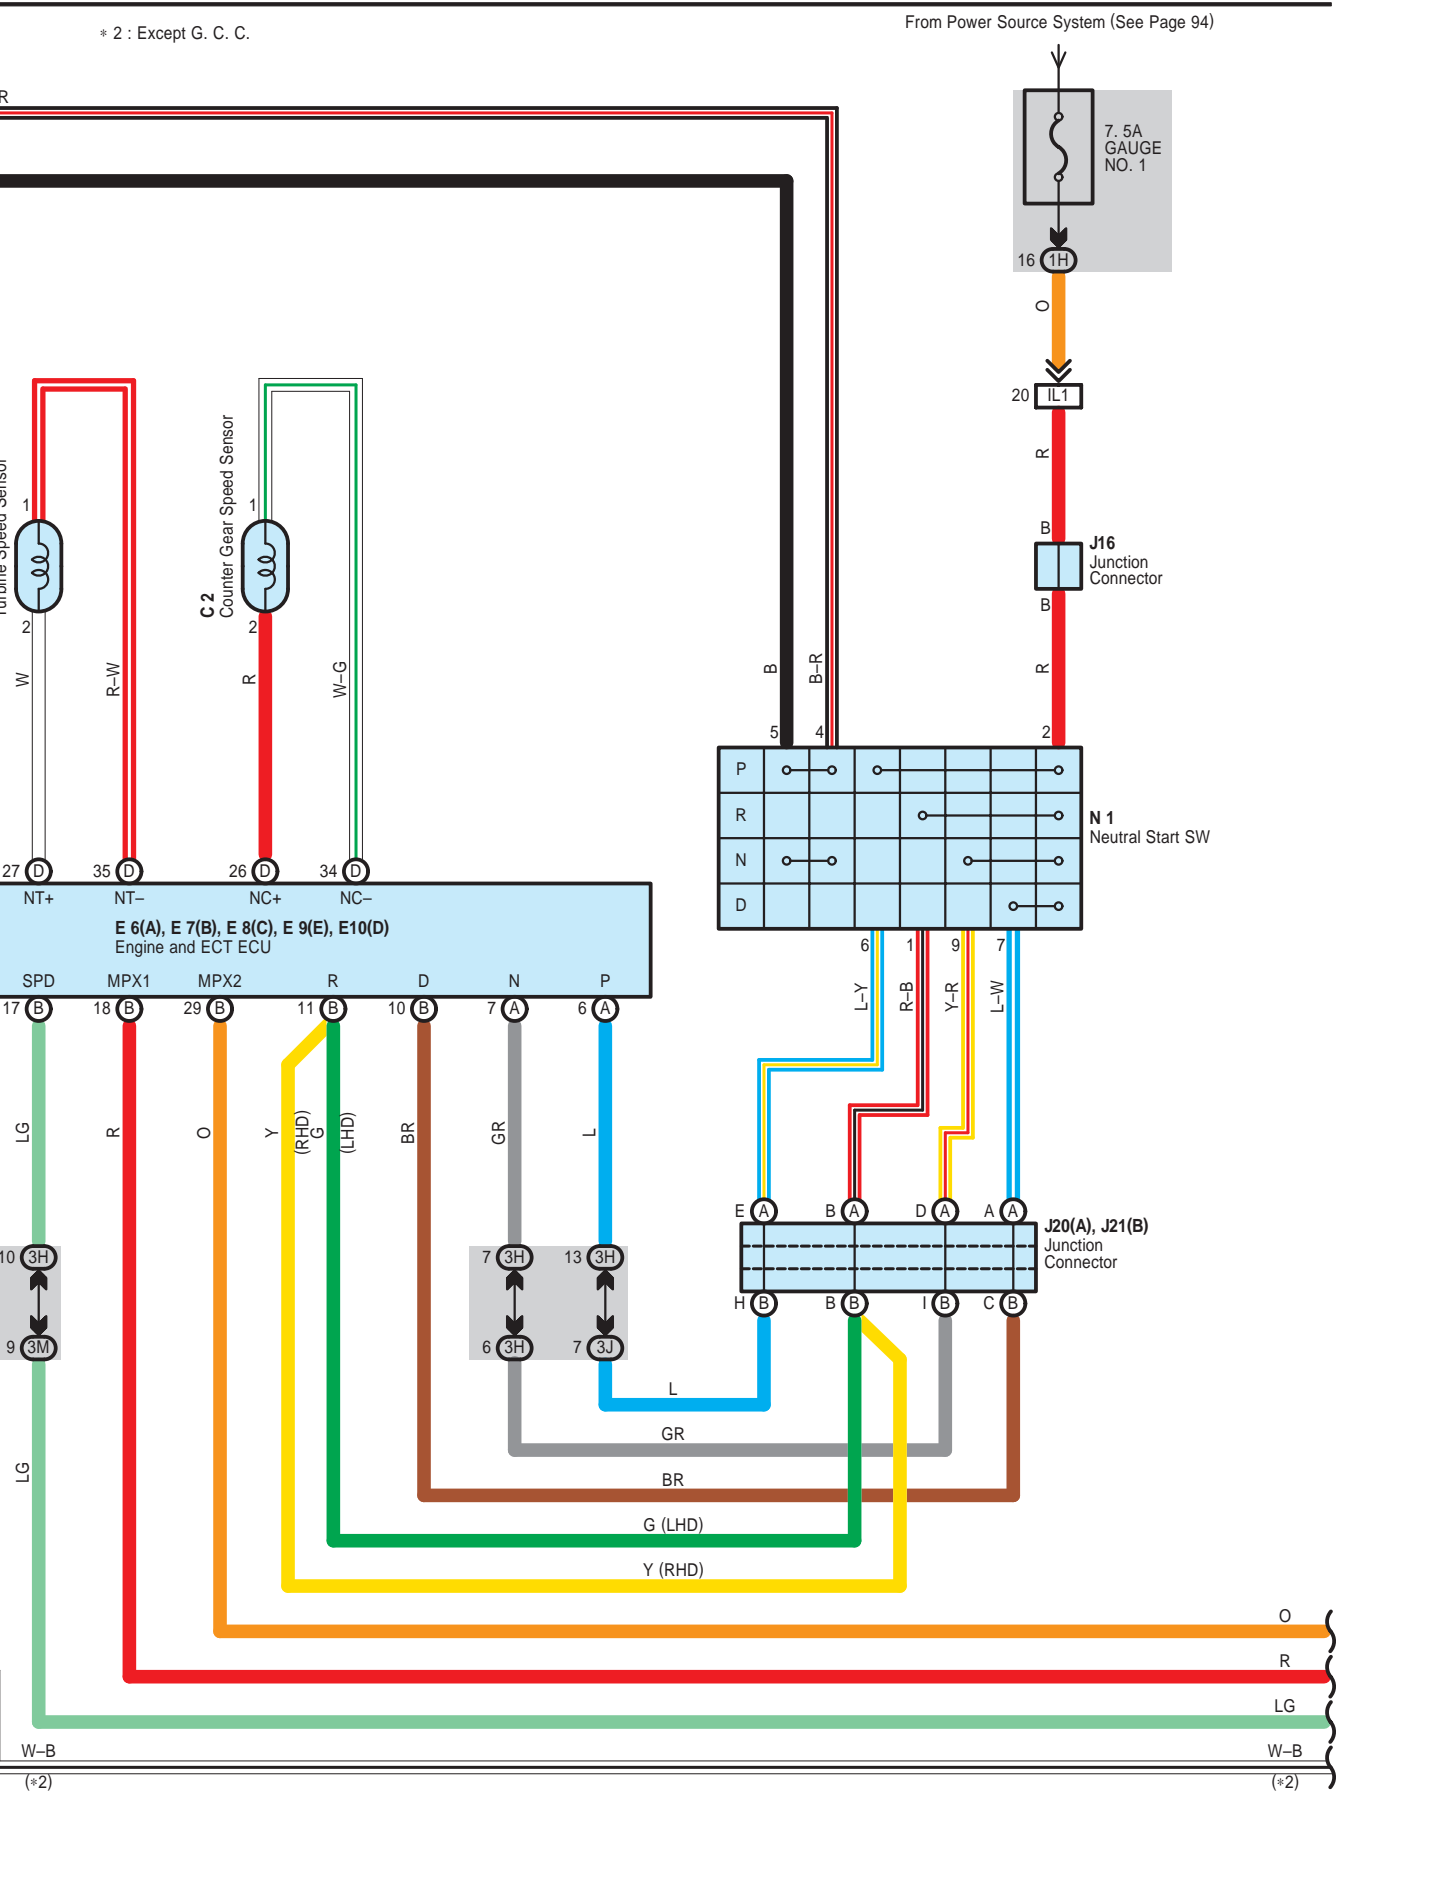

ECT and A/T Indicator

179 LEXUS RX 330 / 300 (EWD525E)