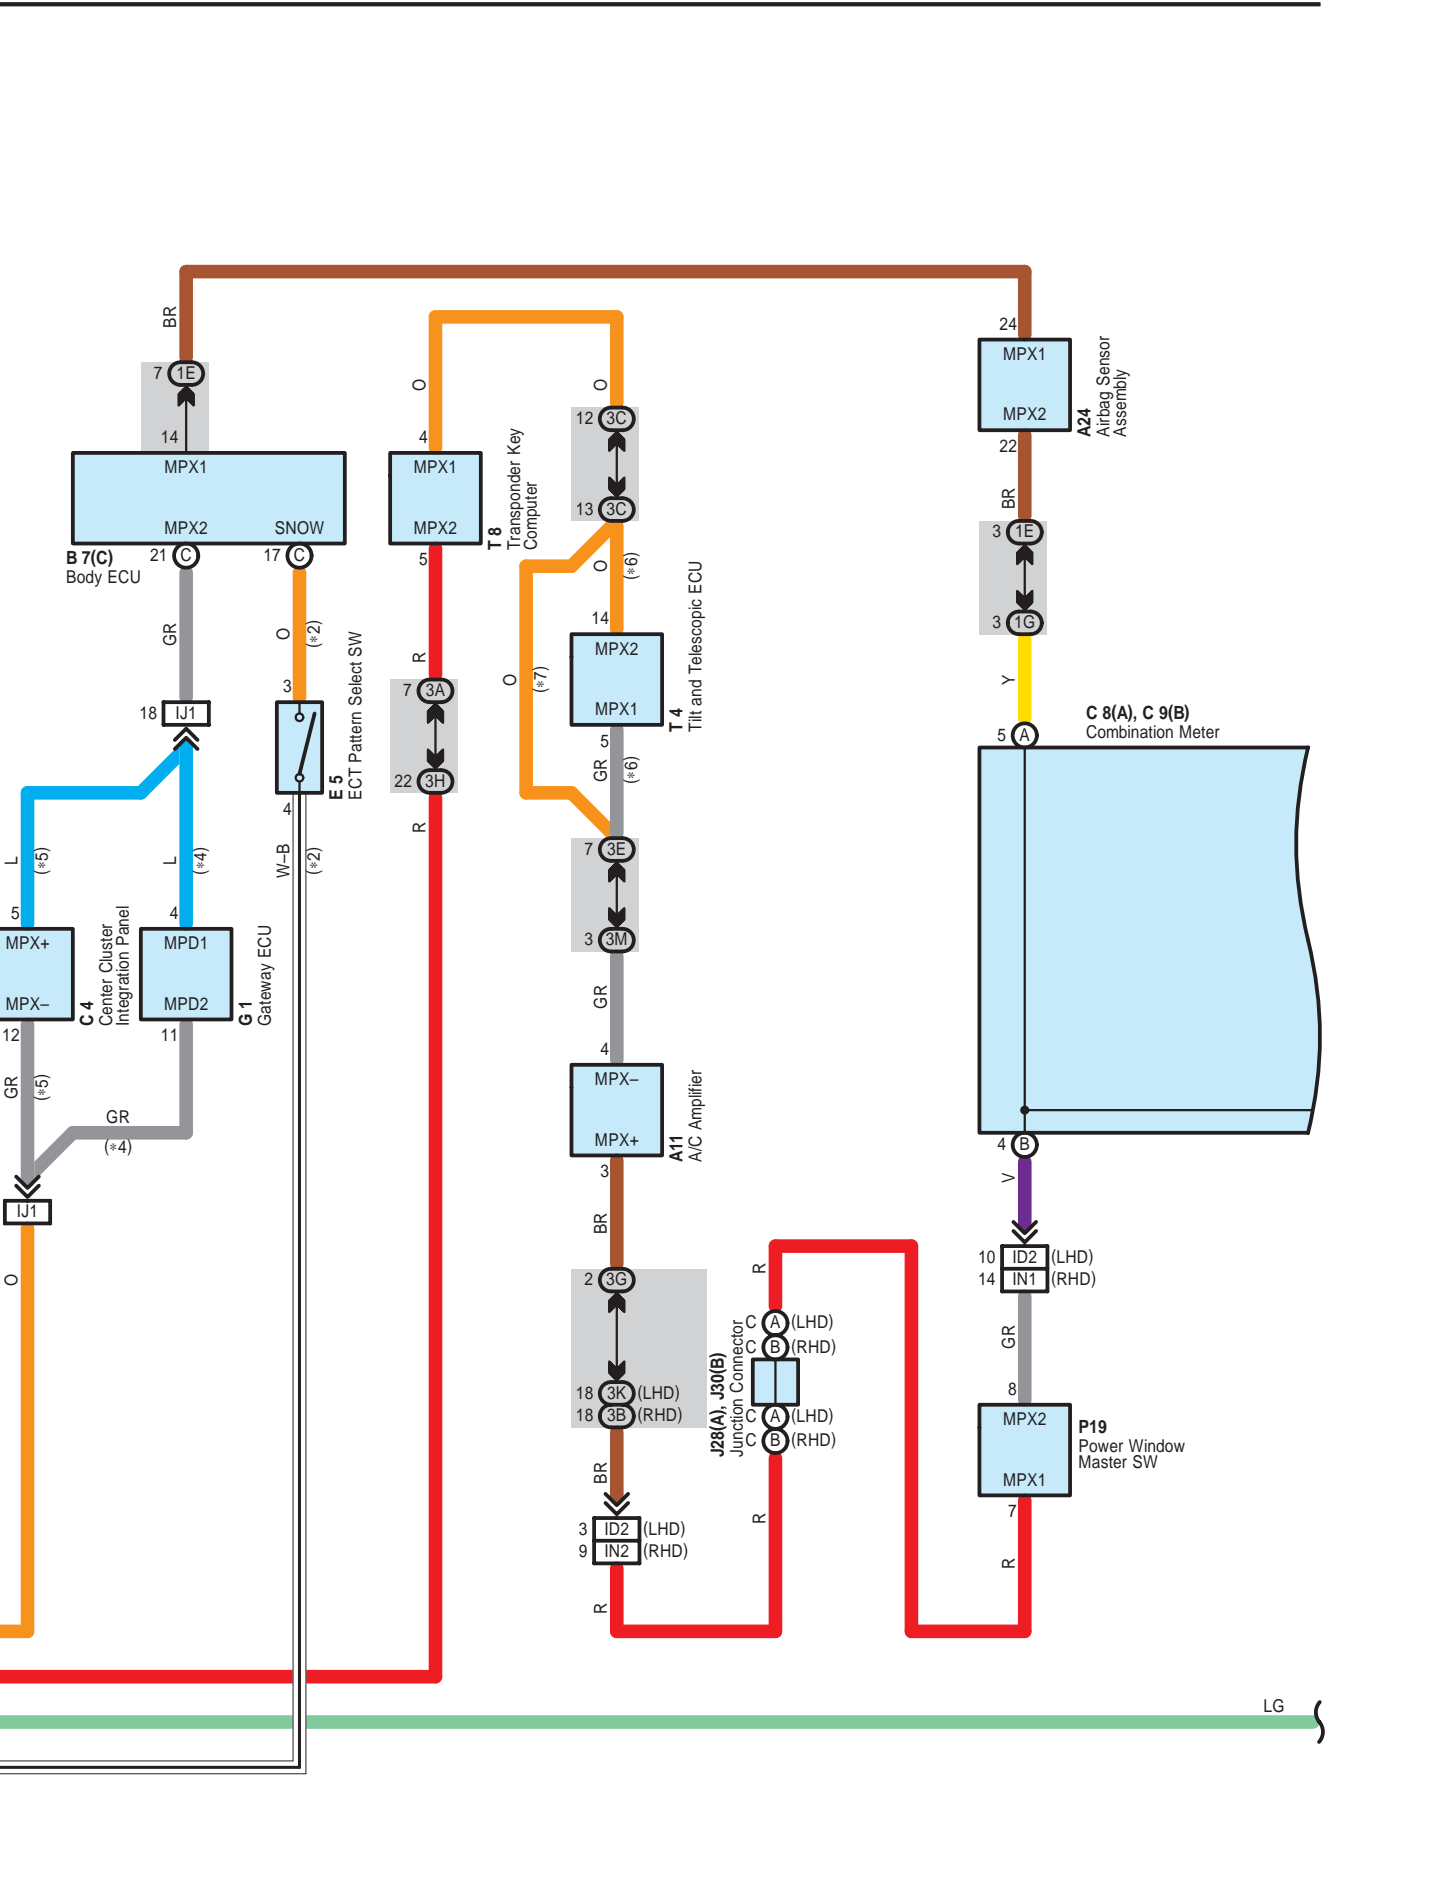

ECT and A/T Indicator

180 LEXUS RX 330 / 300 (EWD525E)