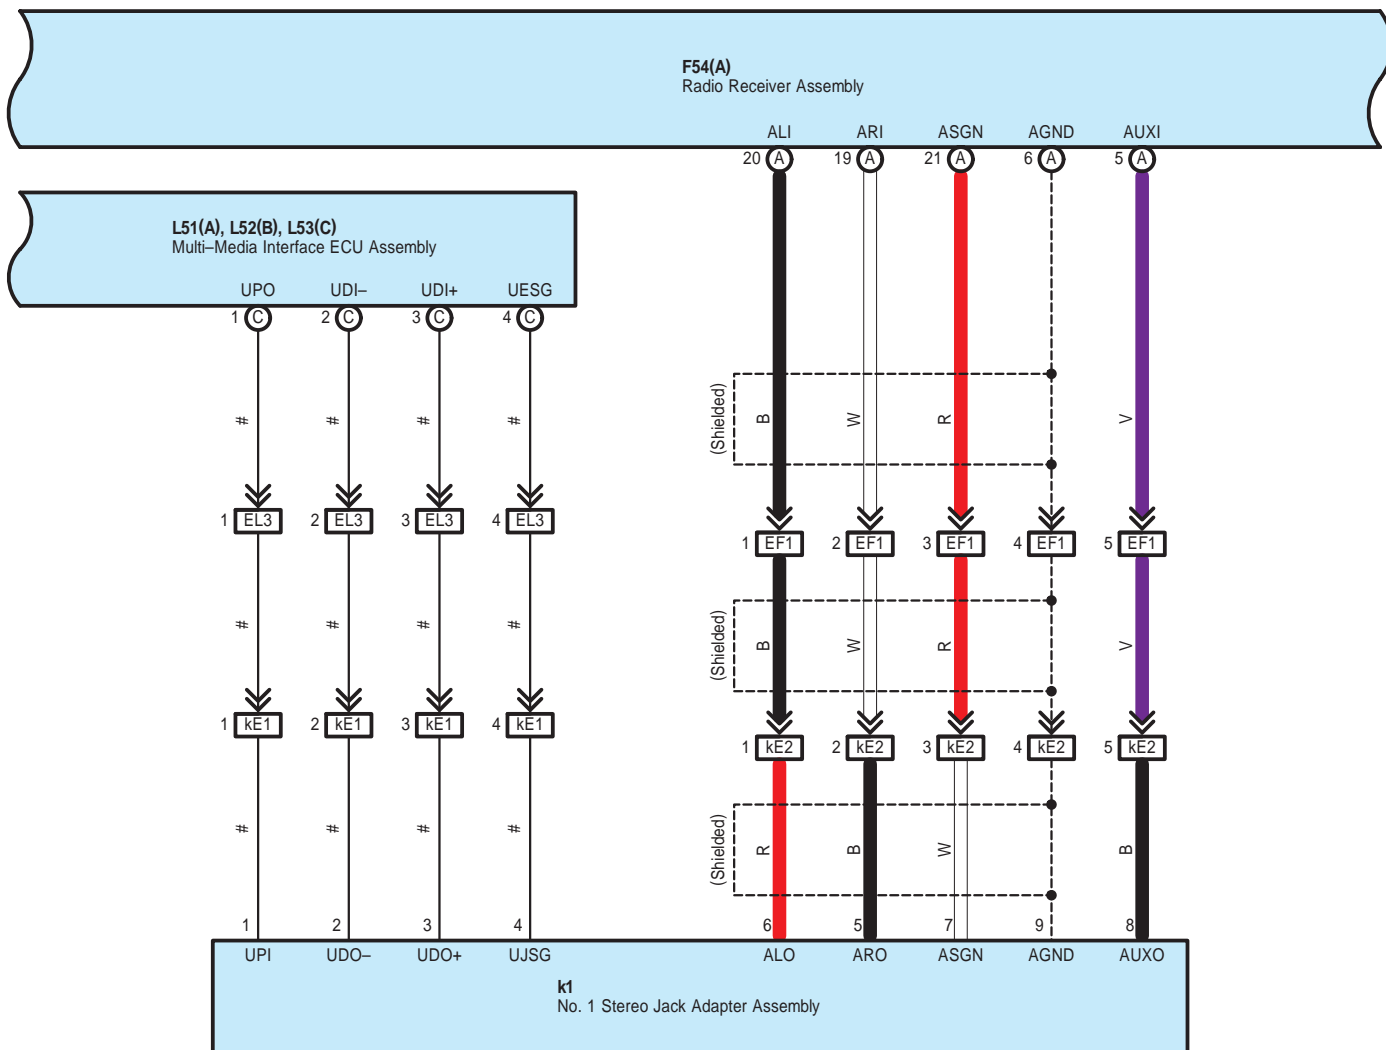

- * 5 : w/ G-BOOK
- * 6 : w/o G-BOOK
- * 10 : w/ Rear Seat Entertainment System

*10 : w/ Rear Seat Entertainment System
*11 : w/o Rear Seat Entertainment System

F54(A)
Radio Receiver Assembly

F42(I), F55(A), F56(B), F57(C), F58(D), F59(E), F60(F), F61(K), F65(H), F68(J), F70(G)
Display & Navigation Module Display

*10 : w/ Rear Seat Entertainment System

F54(A)
Radio Receiver Assembly

L51(A), L52(B), L53(C)
Multi-Media Interface ECU Assembly

F42(I), F55(A), F56(B), F57(C), F58(D), F59(E), F60(F), F61(K), F65(H), F68(J), F70(G)
Display & Navigation Module Display