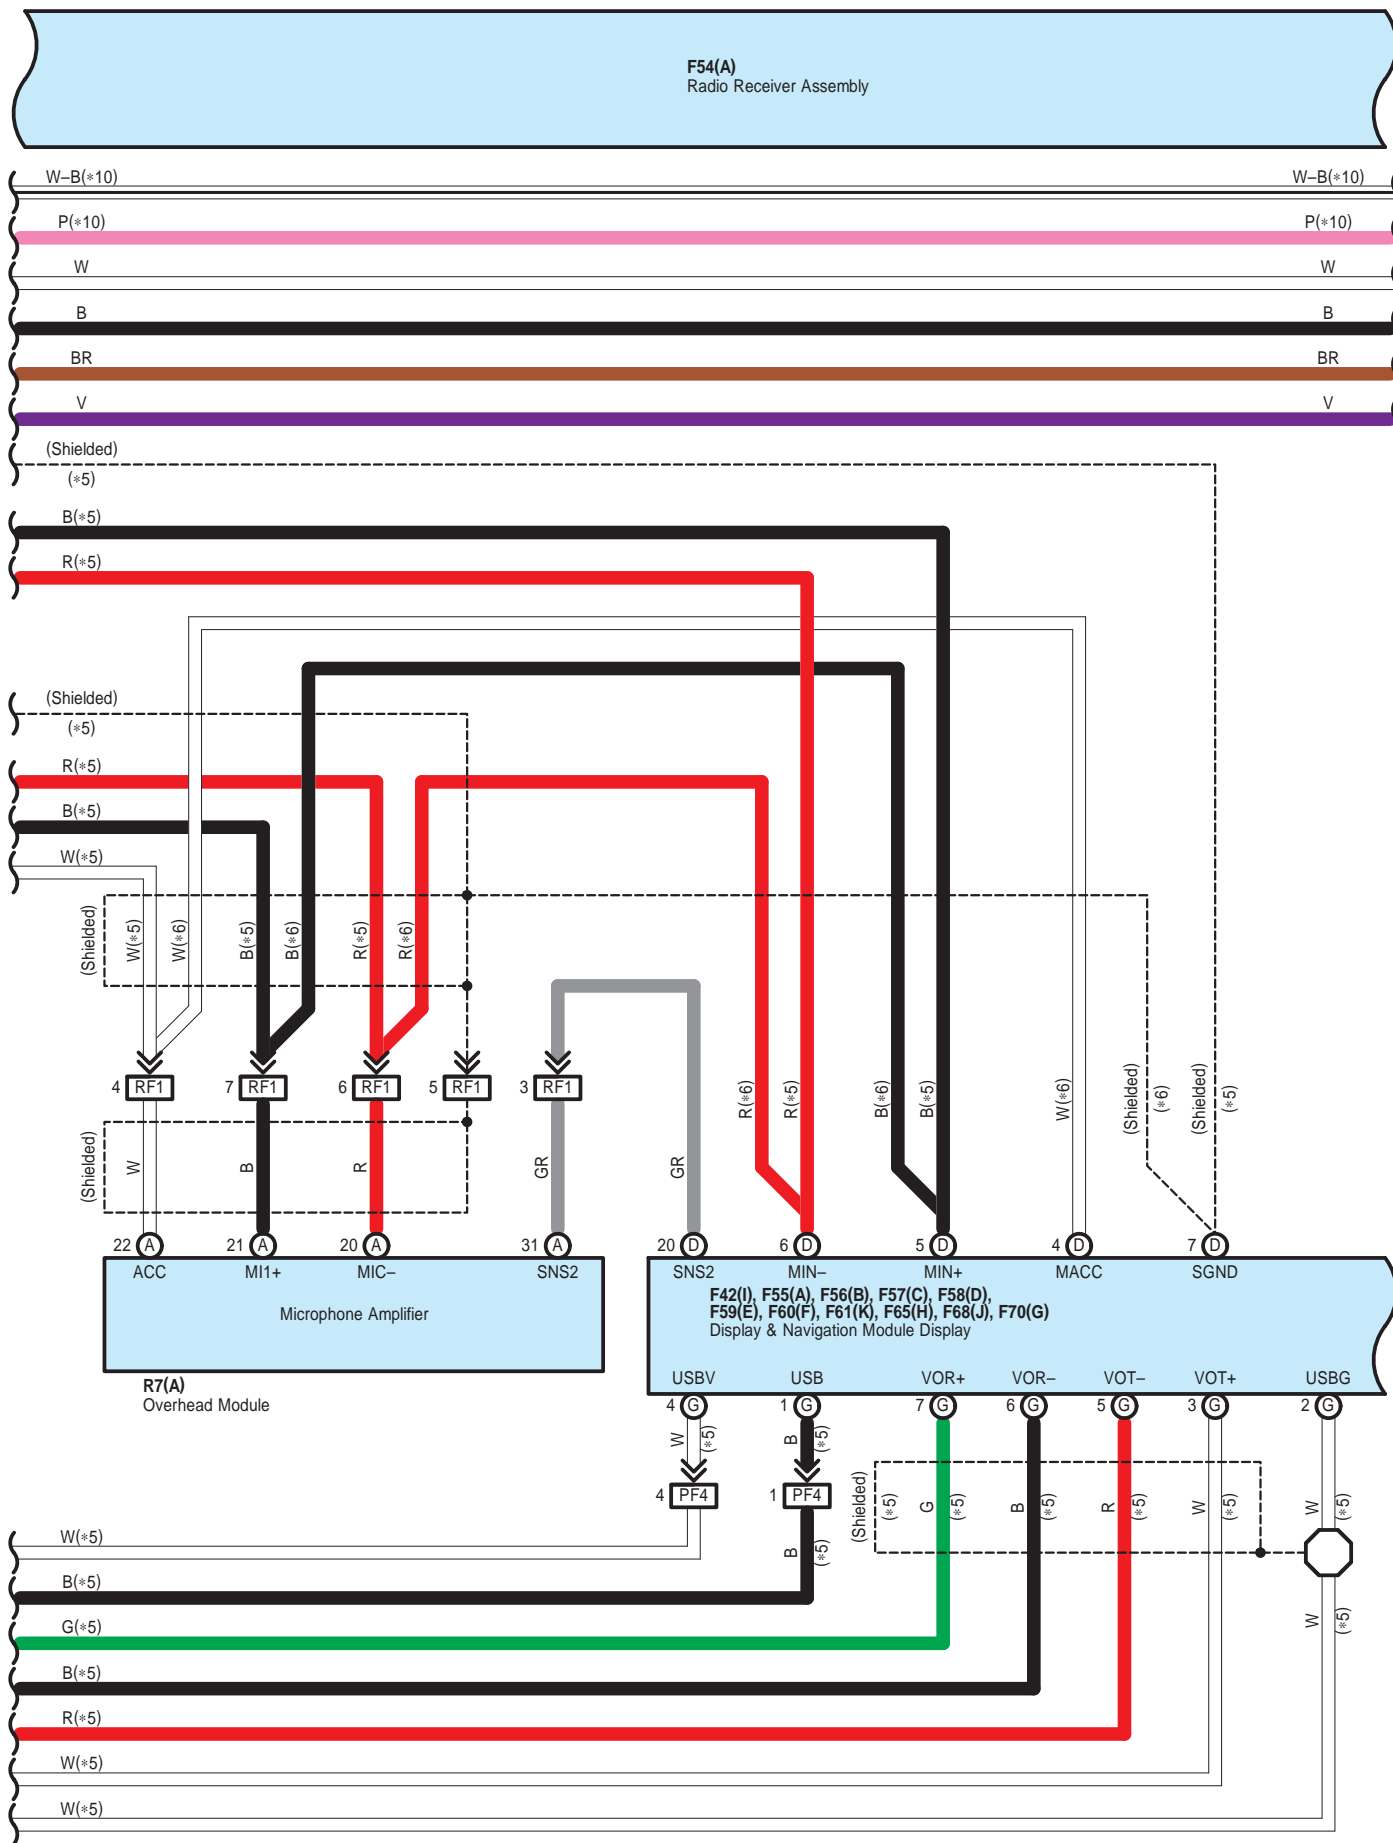

F54(A)
Radio Receiver Assembly

- * 1 : MARK LEVINSON
- * 2 : Except MARK LEVINSON
- *10 : w/ Rear Seat Entertainment System

W-B(*10)

W-B(*10)

F2(A), F3(B), F4(C), F31(E), F63(D)
Stereo Component Amplifier Assembly

- * 5 : w/ G-BOOK
- * 6 : w/o G-BOOK
- * 10 : w/ Rear Seat Entertainment System

*10 : w/ Rear Seat Entertainment System
*11 : w/o Rear Seat Entertainment System

F54(A)
Radio Receiver Assembly

F42(I), F55(A), F56(B), F57(C), F58(D), F59(E), F60(F), F61(K), F65(H), F68(J), F70(G)
Display & Navigation Module Display

*10 : w/ Rear Seat Entertainment System

F54(A)
Radio Receiver Assembly

L51(A), L52(B), L53(C)
Multi-Media Interface ECU Assembly

F42(I), F55(A), F56(B), F57(C), F58(D), F59(E), F60(F), F61(K), F65(H), F68(J), F70(G)
Display & Navigation Module Display