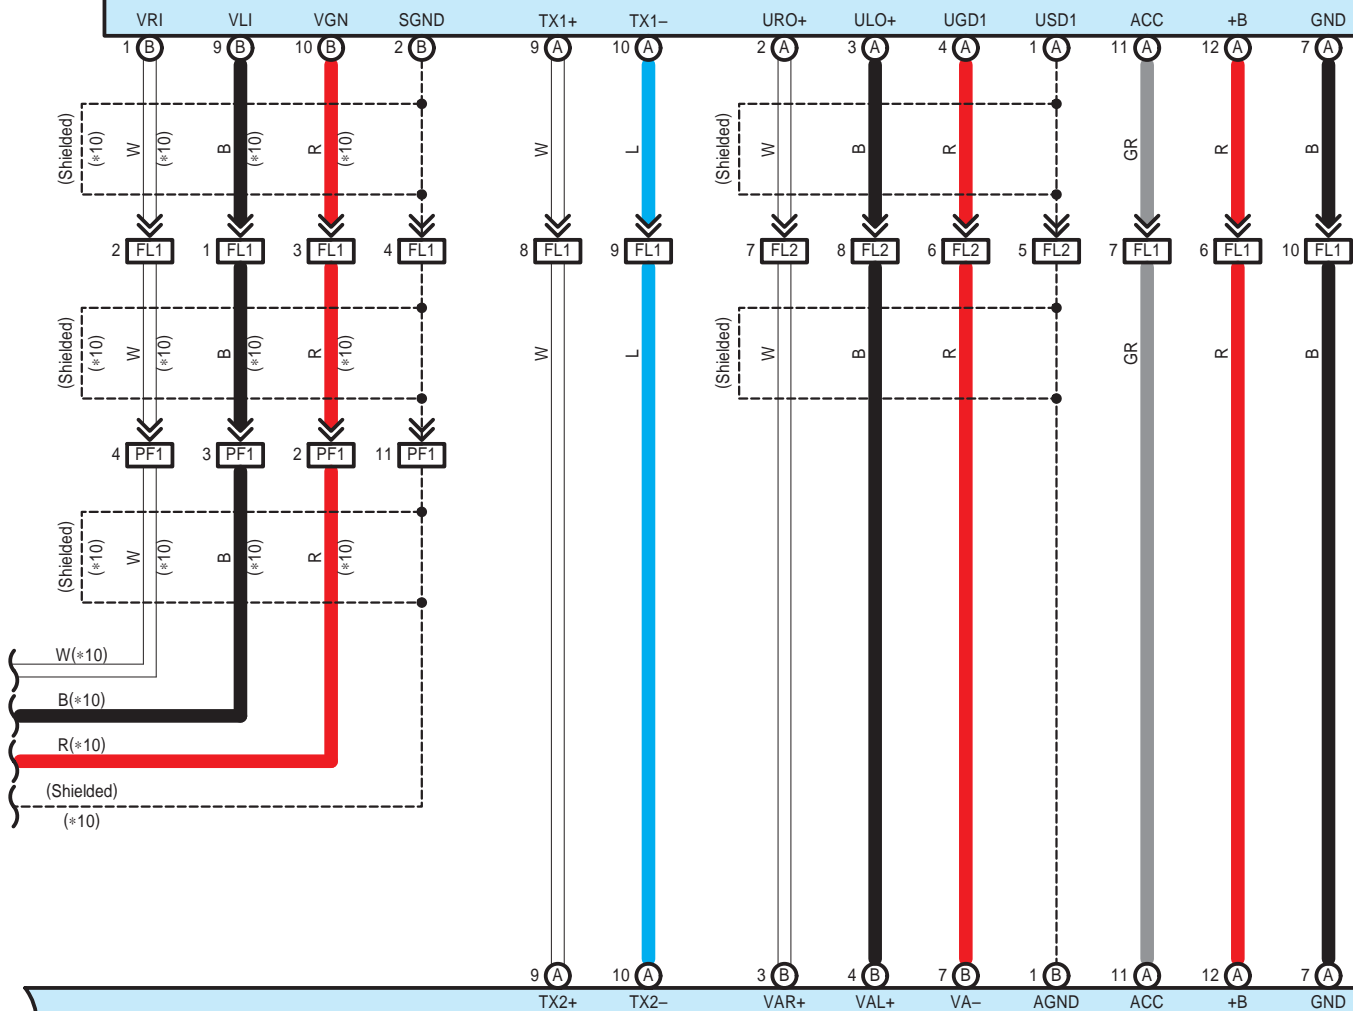

- * 5 : w/ G-BOOK
- * 6 : w/o G-BOOK
- * 10 : w/ Rear Seat Entertainment System

*10 : w/ Rear Seat Entertainment System
*11 : w/o Rear Seat Entertainment System

F54(A)
Radio Receiver Assembly

F42(I), F55(A), F56(B), F57(C), F58(D), F59(E), F60(F), F61(K), F65(H), F68(J), F70(G)
Display & Navigation Module Display

*10 : w/ Rear Seat Entertainment System

F54(A)
Radio Receiver Assembly

L51(A), L52(B), L53(C)
Multi-Media Interface ECU Assembly

F42(I), F55(A), F56(B), F57(C), F58(D), F59(E), F60(F), F61(K), F65(H), F68(J), F70(G)
Display & Navigation Module Display

E 58
White

E 60
White

E 77
White

F 2
White

F 3
White

2B
White

2D
White

2E
White