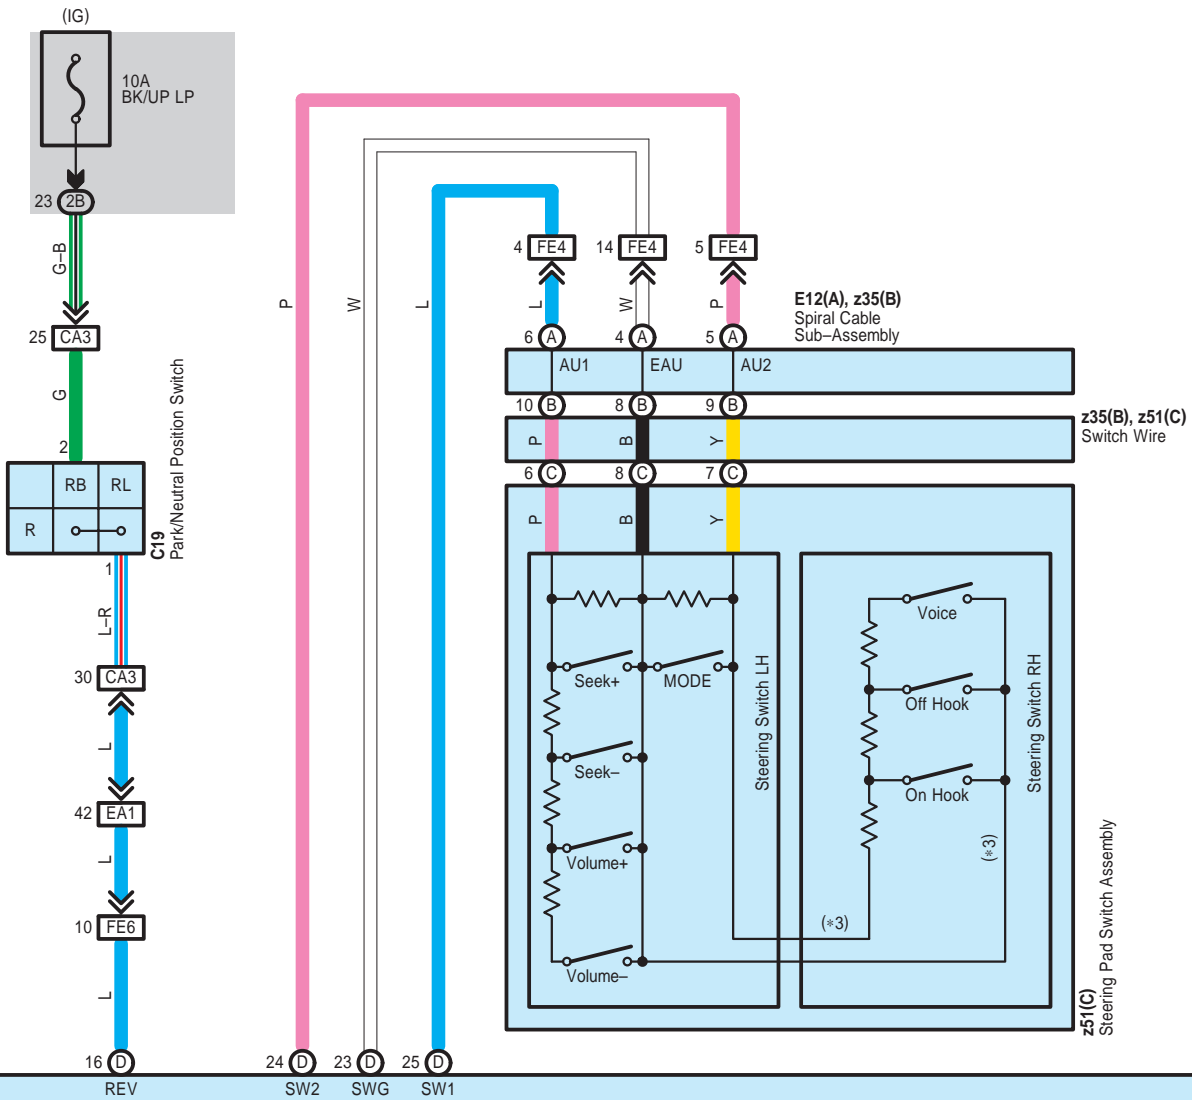

F42(I), F55(A), F56(B), F57(C), F58(D), F59(E), F60(F), F61(K), F65(H), F68(J), F70(G)
Display & Navigation Module Display

*10 : w/ Rear Seat Entertainment System

: There is no wire color information.

* 4 : w/ Parking Assist (Rear View Monitor)

F54(A)
Radio Receiver Assembly

F42(I), F55(A), F56(B), F57(C), F58(D), F59(E), F60(F), F61(K), F65(H), F68(J), F70(G)
Display & Navigation Module Display

A 24
Black

C 19
Gray

E 12
Black

E 22
White

E 53
White