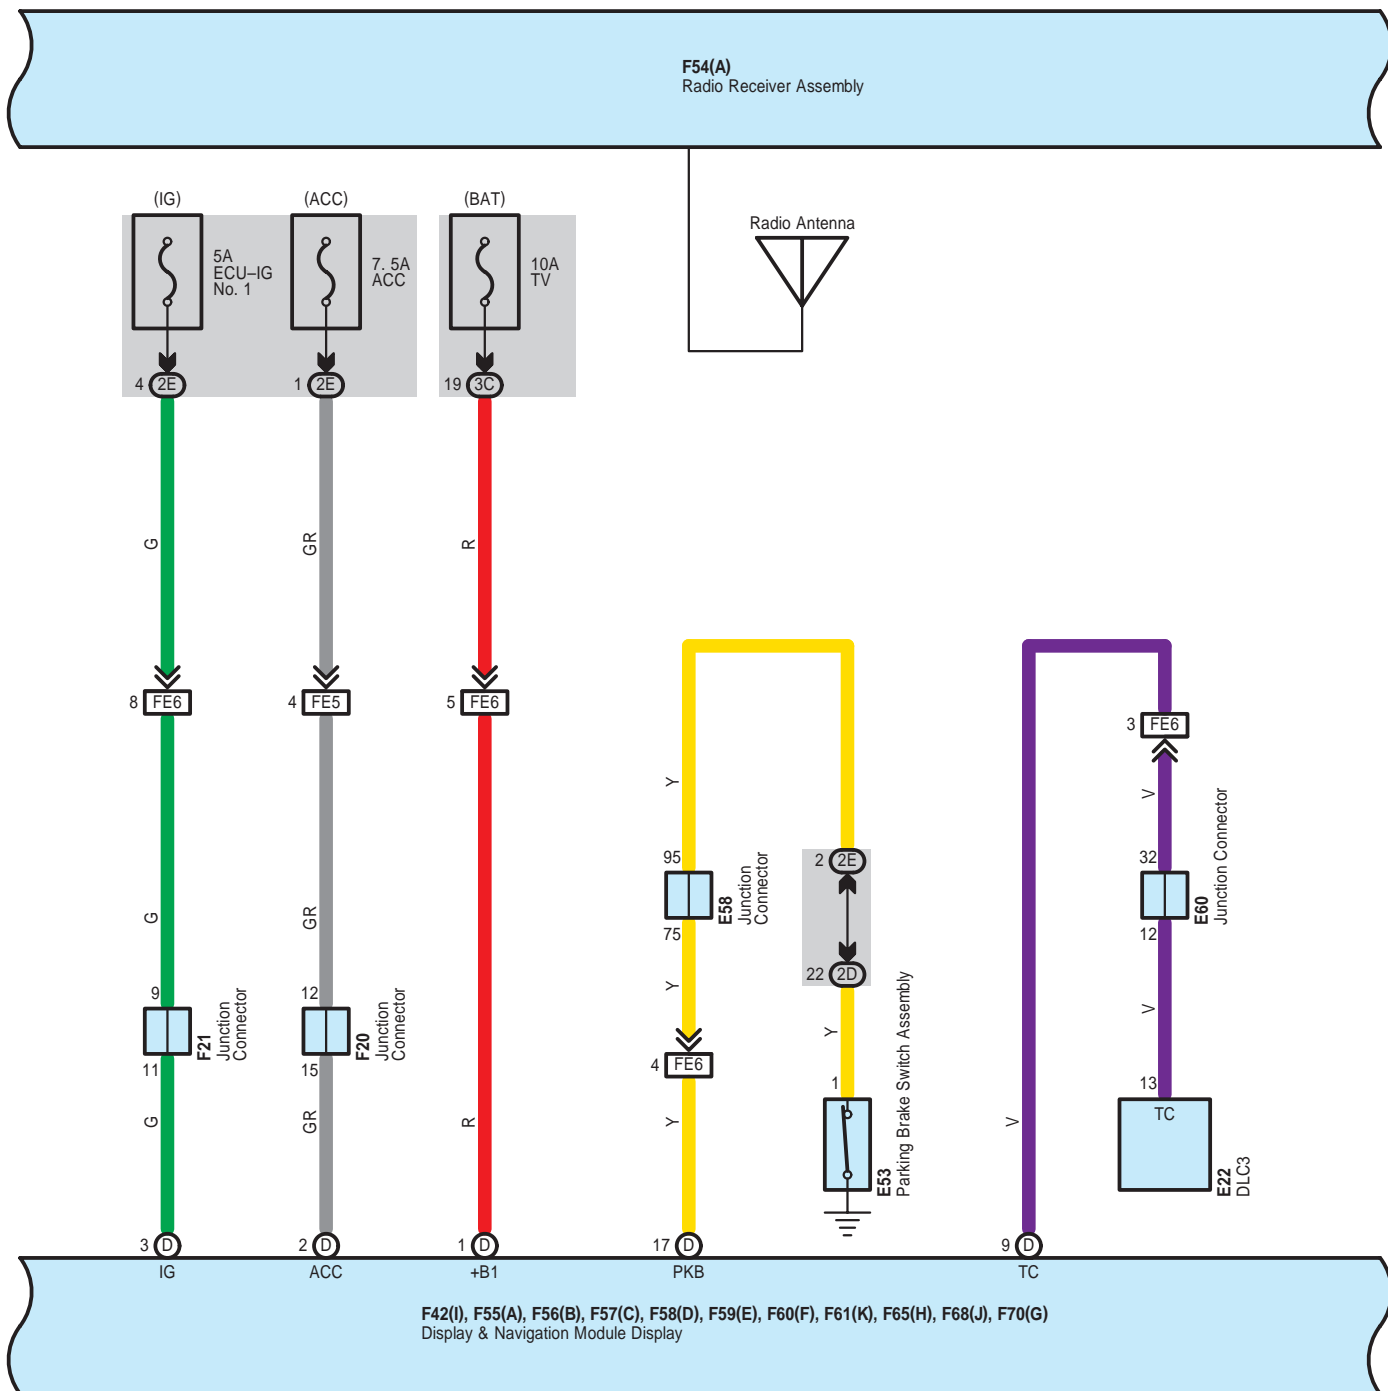

*10 : w/ Rear Seat Entertainment System

F54(A)
Radio Receiver Assembly

L51(A), L52(B), L53(C)
Multi-Media Interface ECU Assembly

F42(I), F55(A), F56(B), F57(C), F58(D), F59(E), F60(F), F61(K), F65(H), F68(J), F70(G)
Display & Navigation Module Display

F42(I), F55(A), F56(B), F57(C), F58(D), F59(E), F60(F), F61(K), F65(H), F68(J), F70(G)
Display & Navigation Module Display

*10 : w/ Rear Seat Entertainment System

: There is no wire color information.

* 4 : w/ Parking Assist (Rear View Monitor)