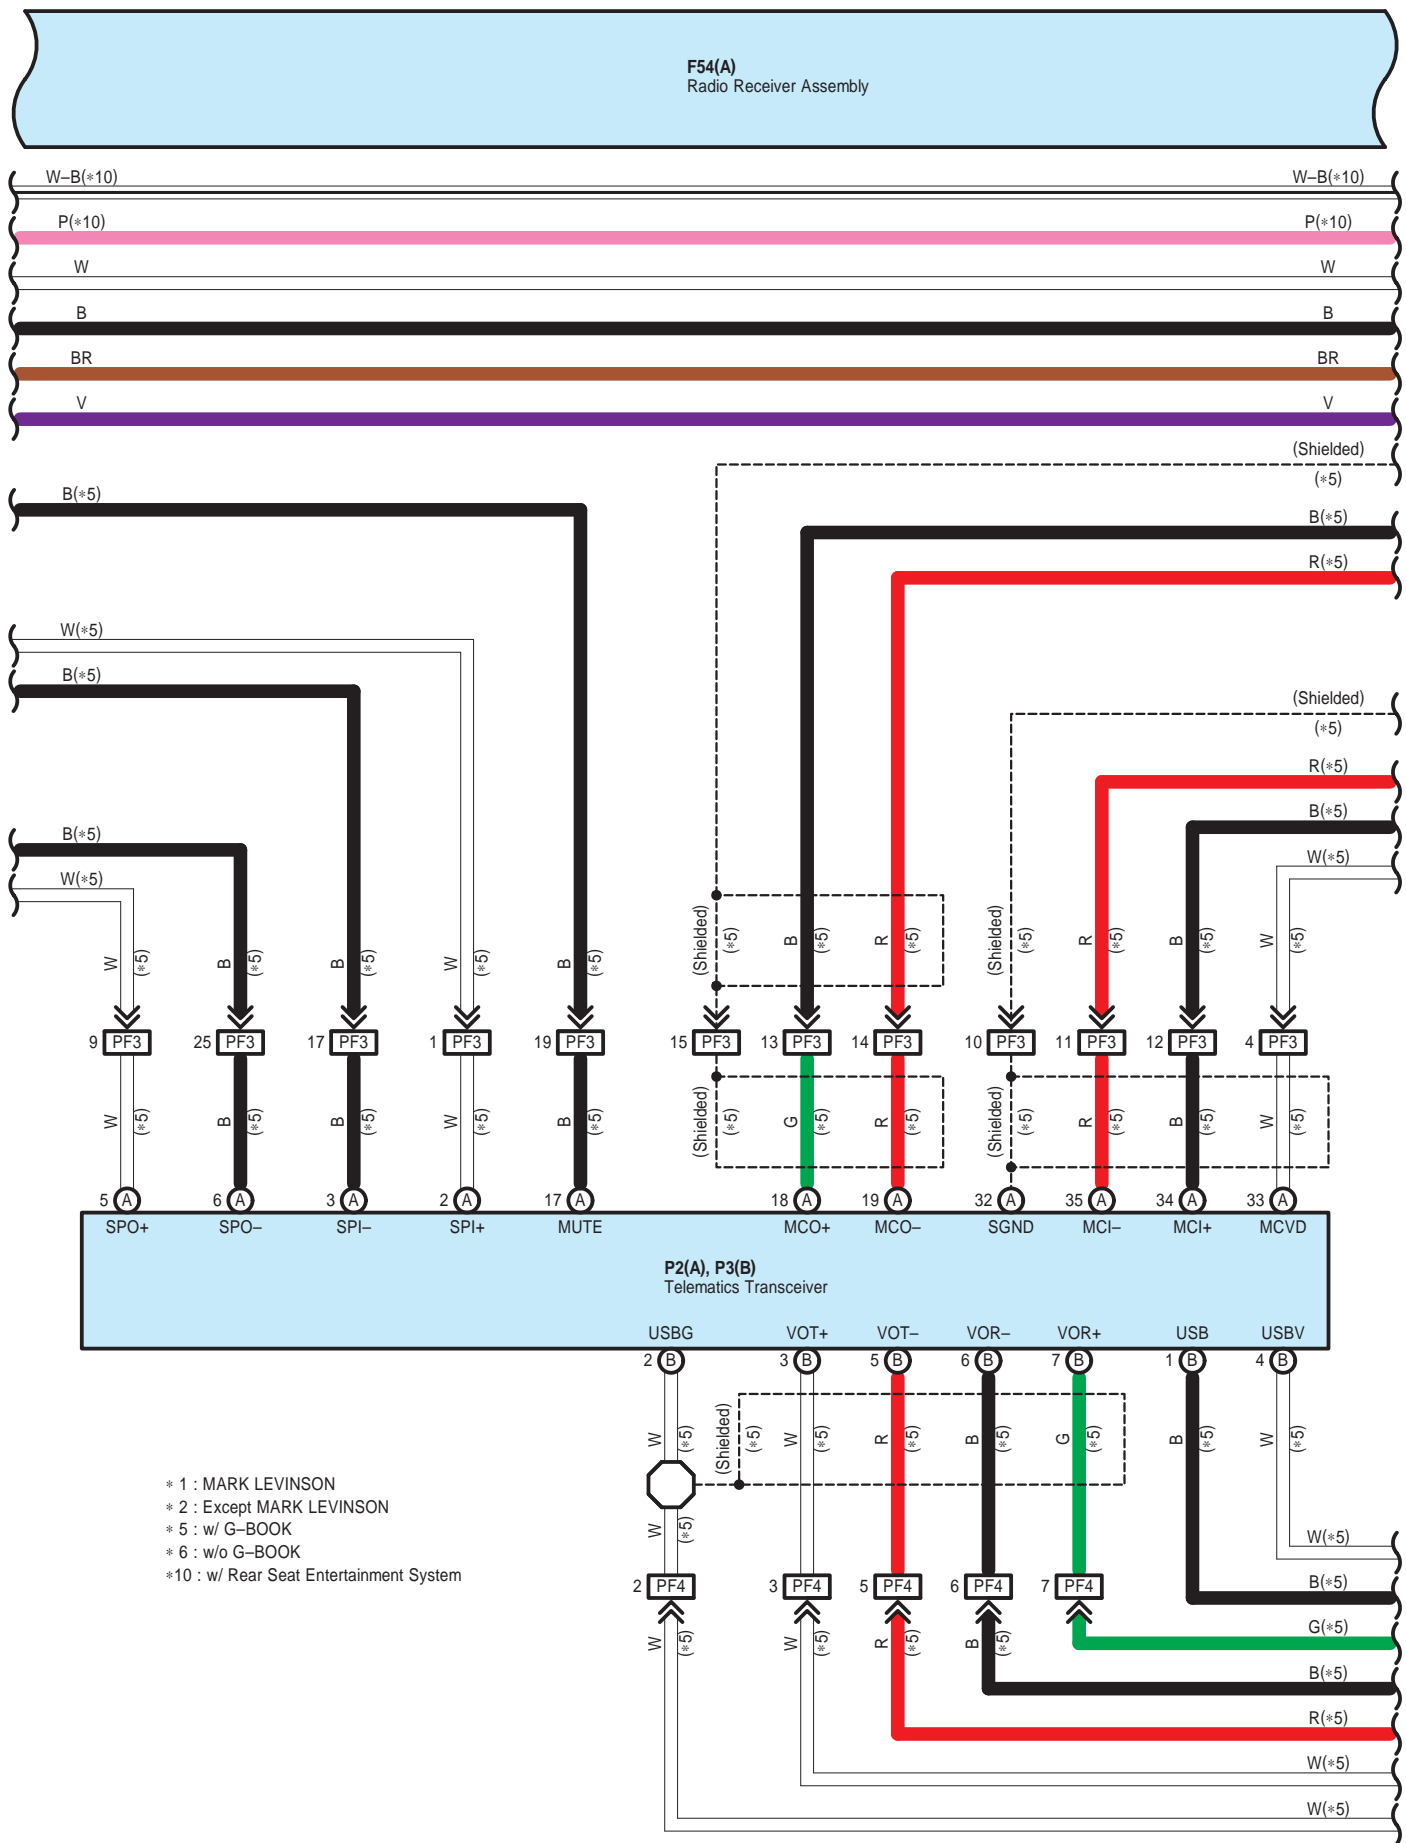

F54(A)
Radio Receiver Assembly

- * 1 : MARK LEVINSON
- * 2 : Except MARK LEVINSON
- *10 : w/ Rear Seat Entertainment System

W-B(*10)

W-B(*10)

F2(A), F3(B), F4(C), F31(E), F63(D)
Stereo Component Amplifier Assembly

*10 : w/ Rear Seat Entertainment System

F54(A)
Radio Receiver Assembly

L51(A), L52(B), L53(C)
Multi-Media Interface ECU Assembly

F42(I), F55(A), F56(B), F57(C), F58(D), F59(E), F60(F), F61(K), F65(H), F68(J), F70(G)
Display & Navigation Module Display