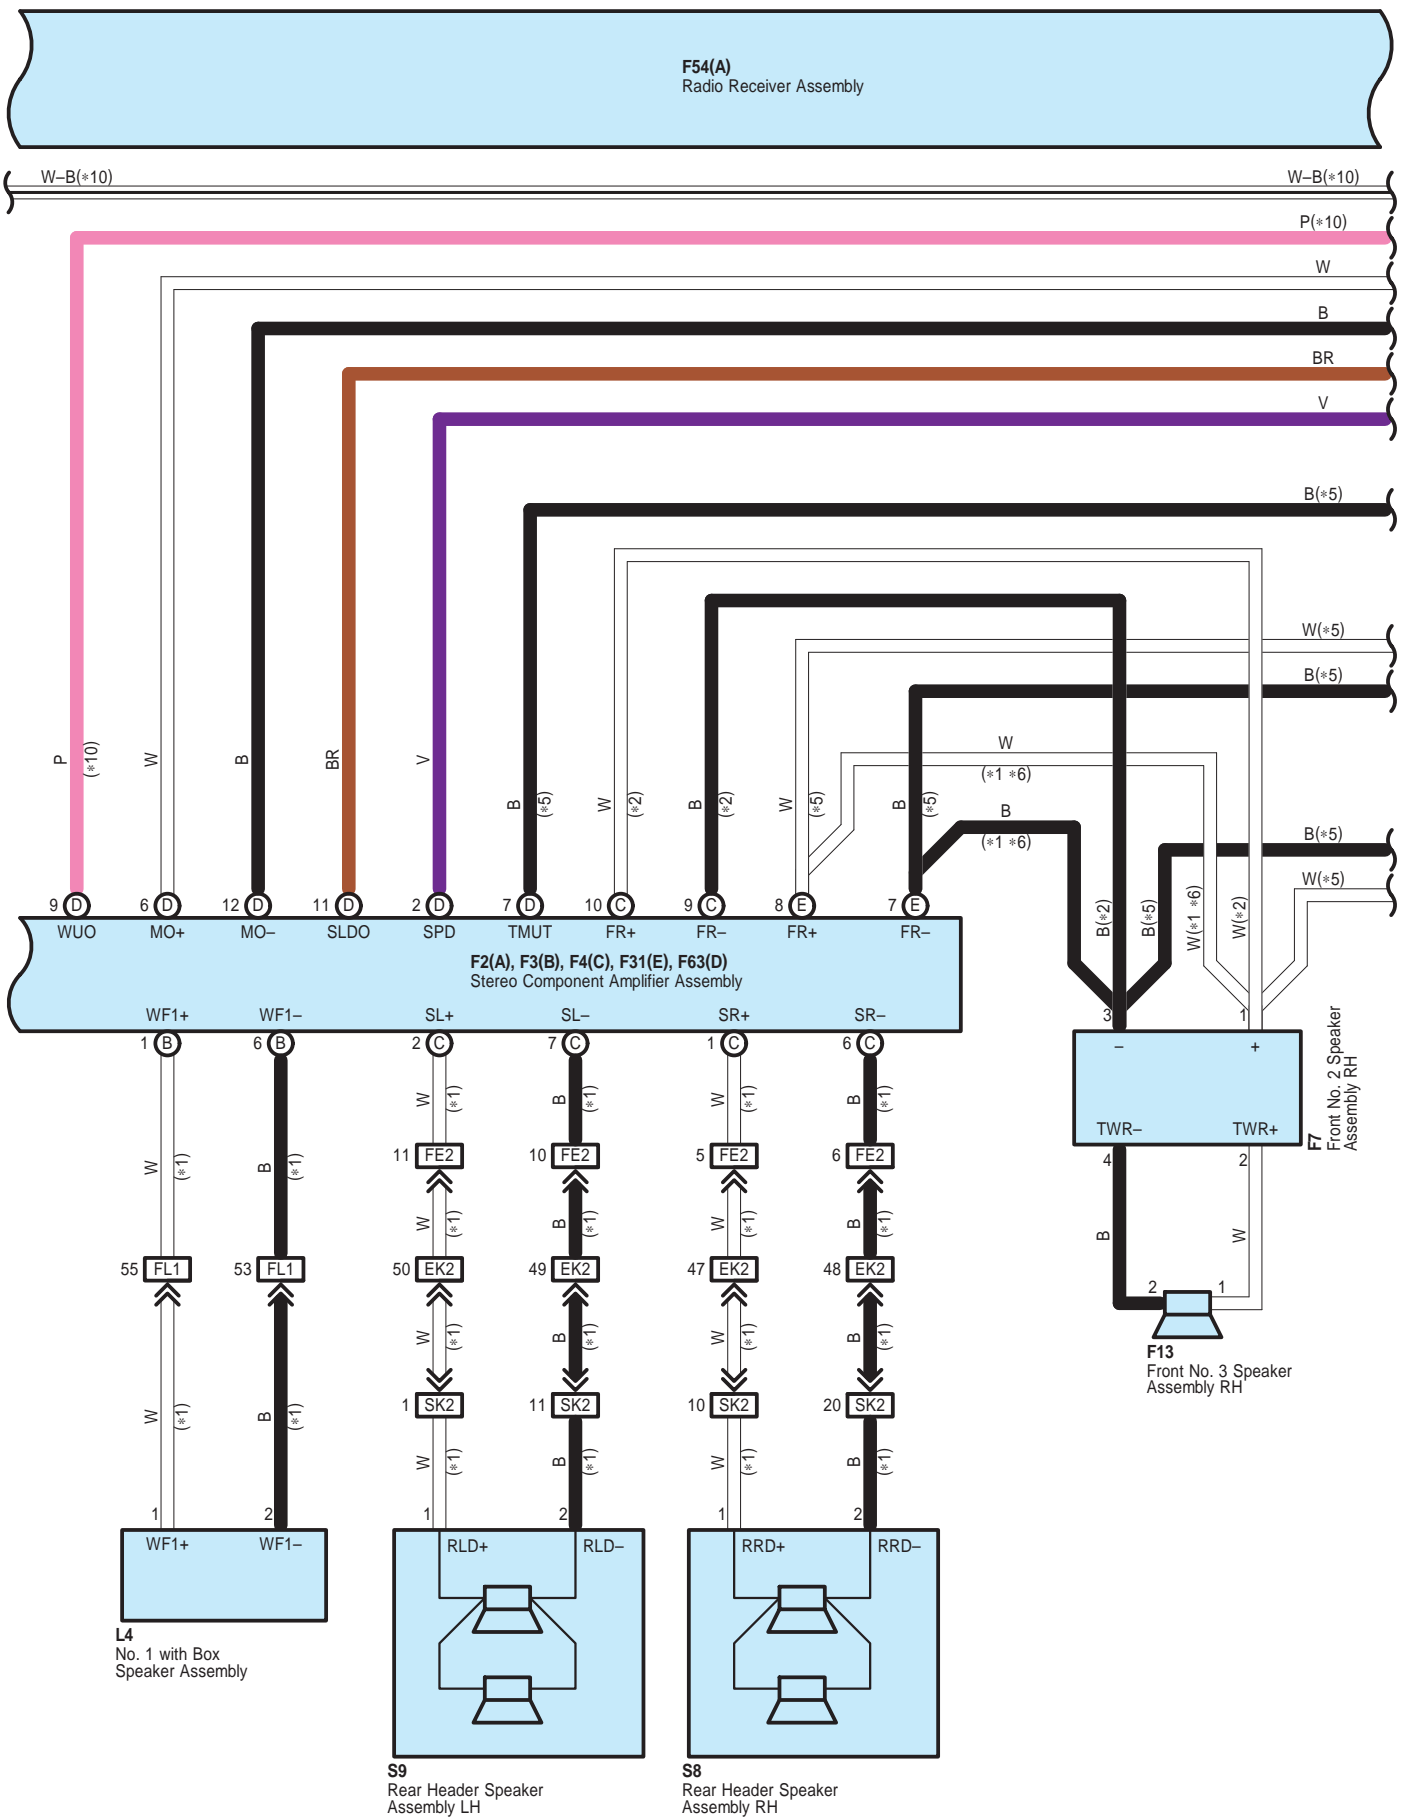

F54(A)
Radio Receiver Assembly

- * 1 : MARK LEVINSON
- * 2 : Except MARK LEVINSON
- *10 : w/ Rear Seat Entertainment System

W-B(*10)

W-B(*10)

F2(A), F3(B), F4(C), F31(E), F63(D)
Stereo Component Amplifier Assembly

*10 : w/ Rear Seat Entertainment System

F54(A)
Radio Receiver Assembly

L51(A), L52(B), L53(C)
Multi-Media Interface ECU Assembly

F42(I), F55(A), F56(B), F57(C), F58(D), F59(E), F60(F), F61(K), F65(H), F68(J), F70(G)
Display & Navigation Module Display