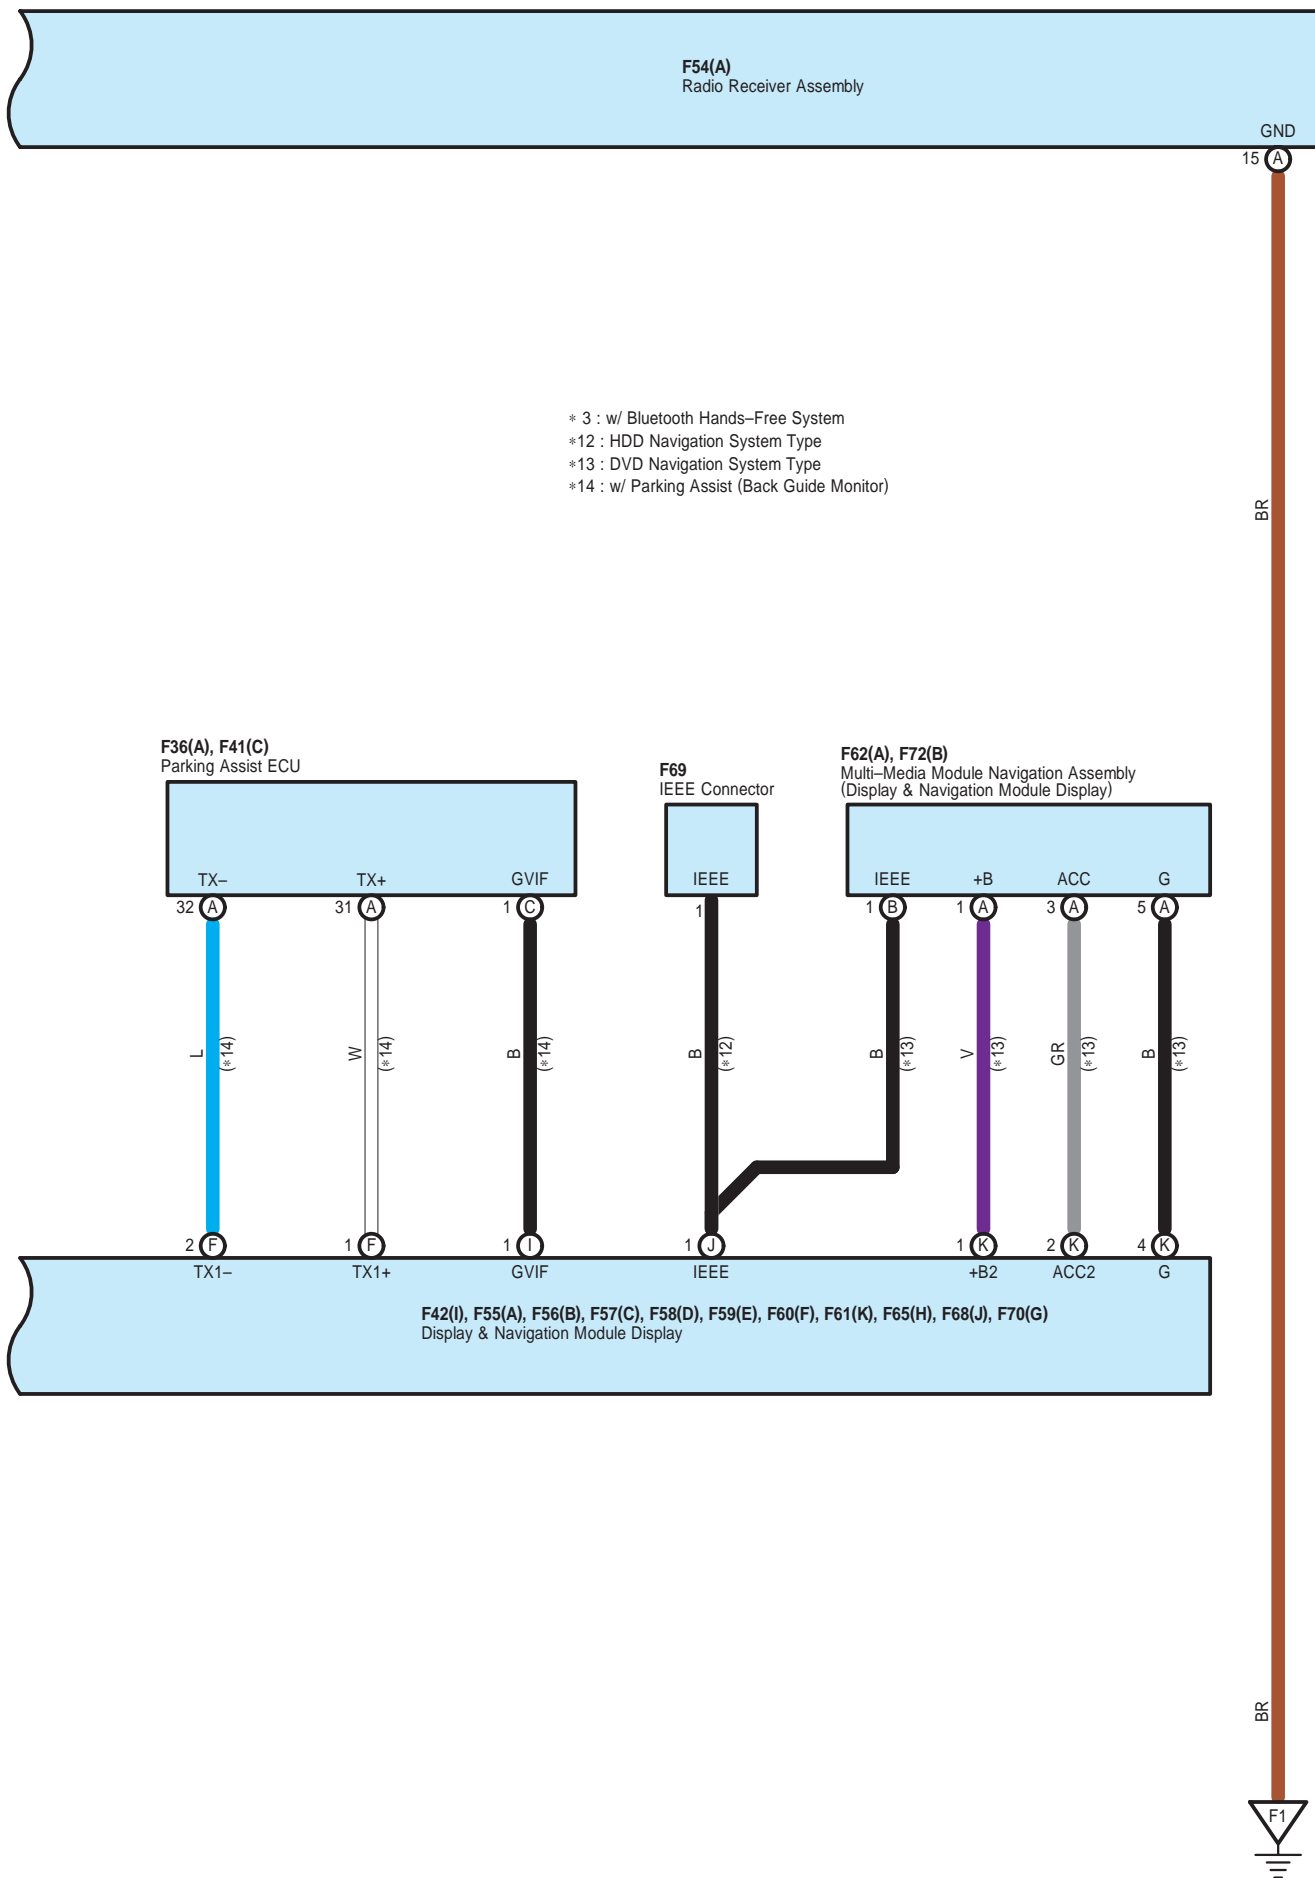

A 24
Black

C 19
Gray