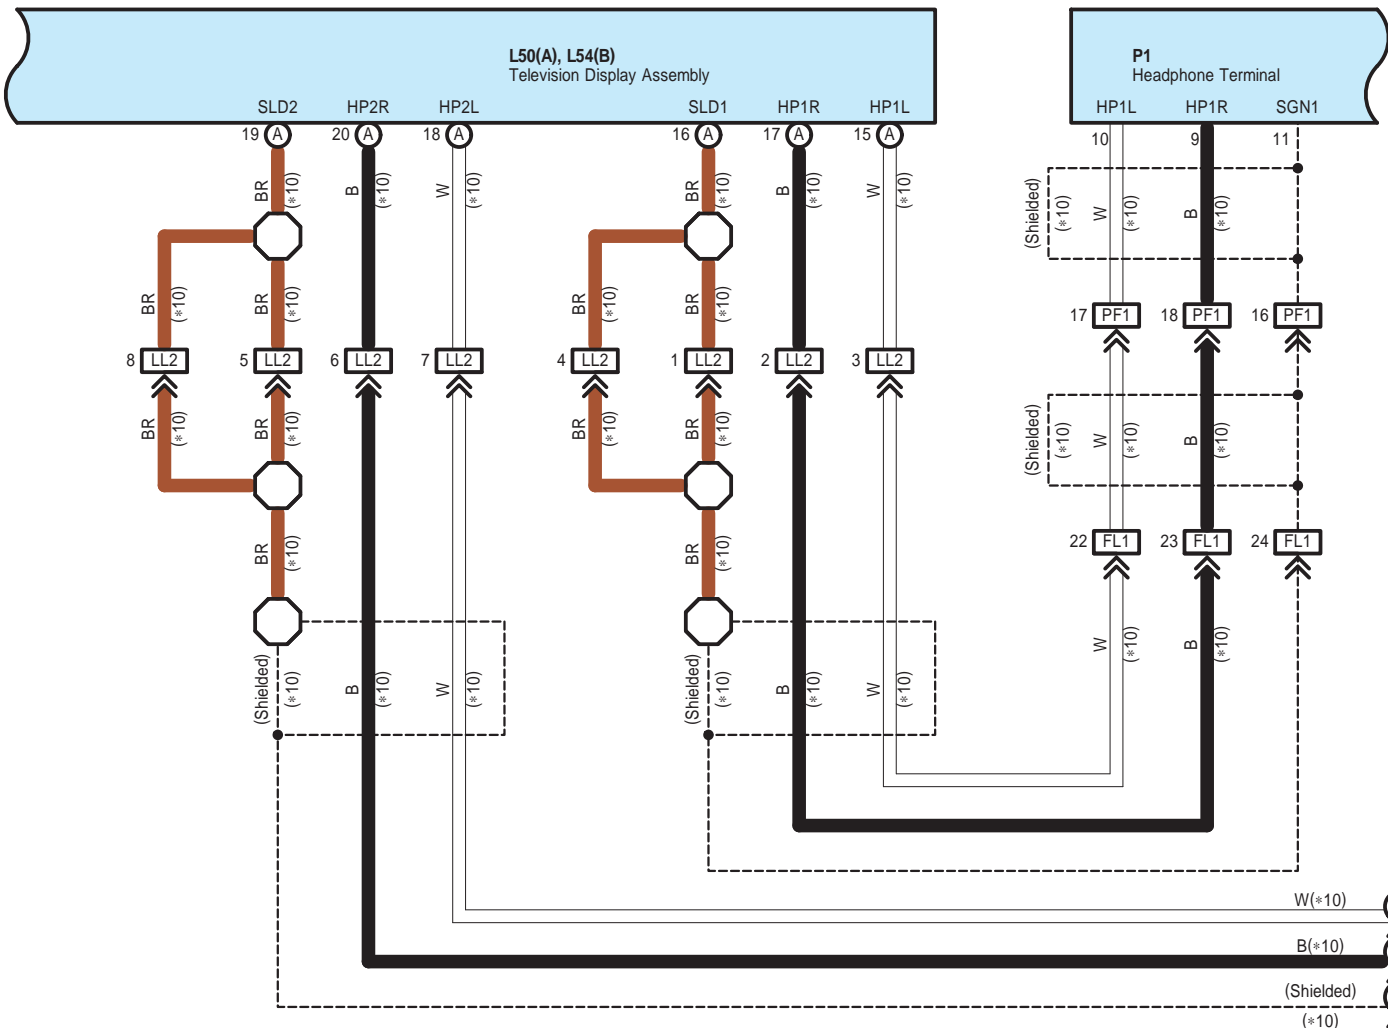

F54(A)
Radio Receiver Assembly

F42(I), F55(A), F56(B), F57(C), F58(D), F59(E), F60(F), F61(K), F65(H), F68(J), F70(G)
Display & Navigation Module Display