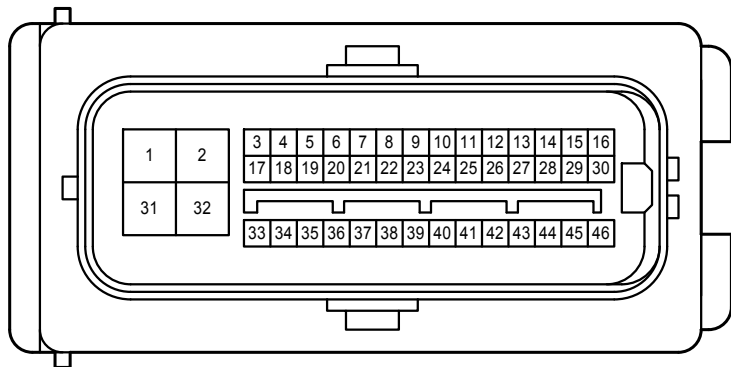

E 12
Black

E 22
White