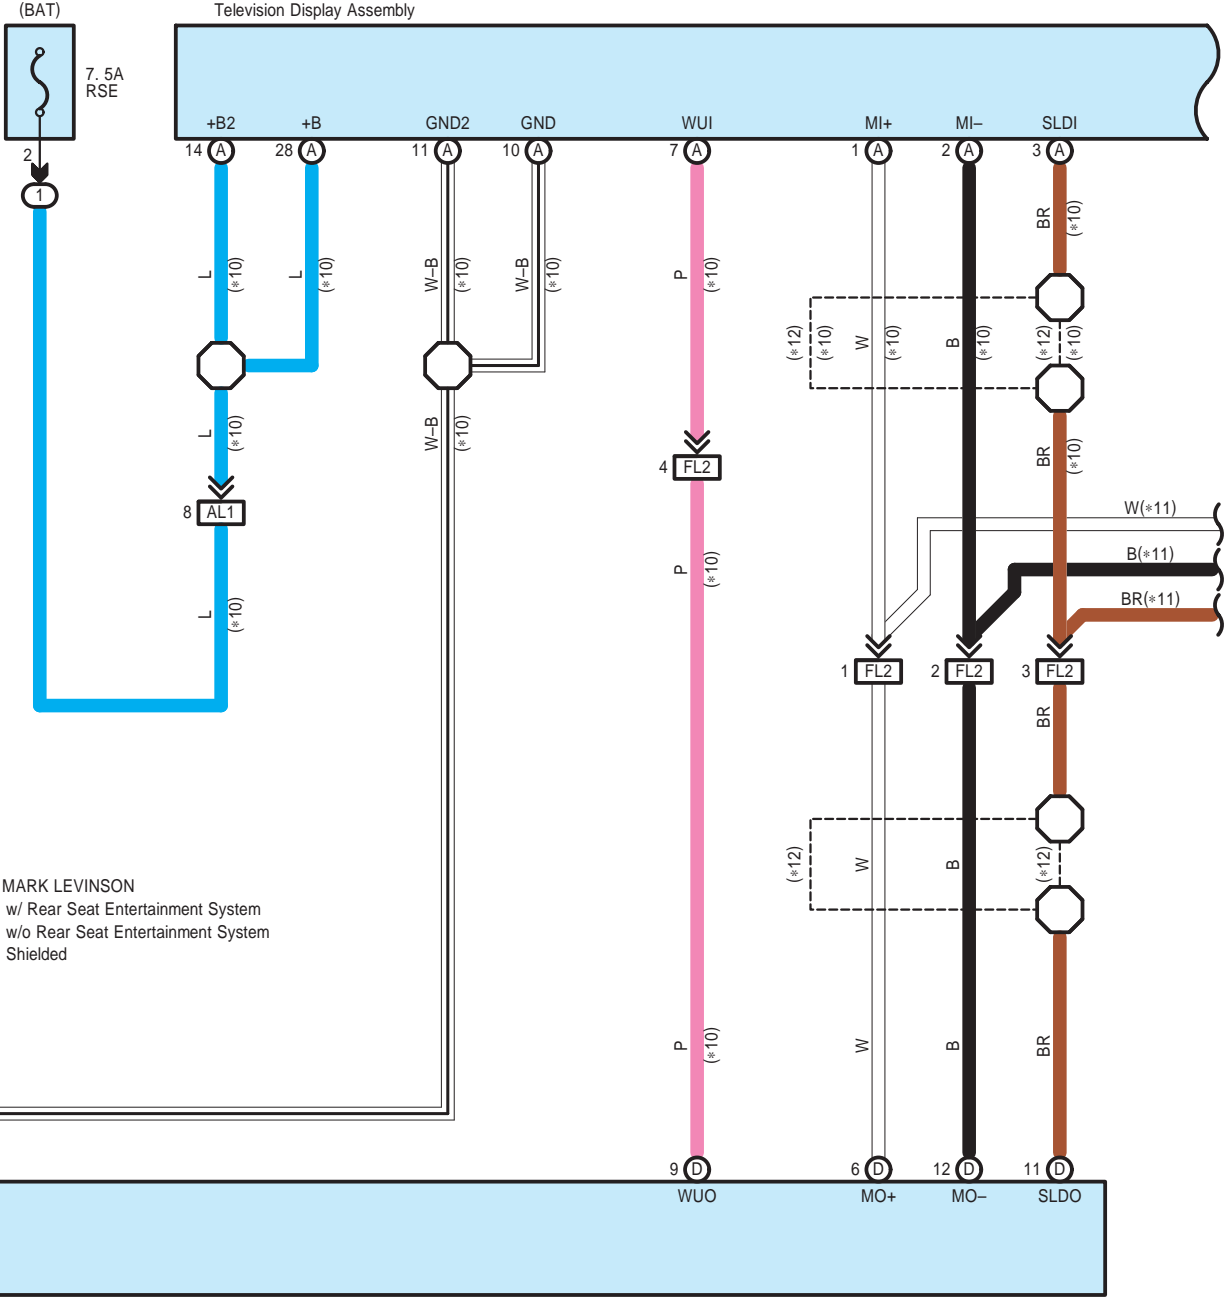

L49(A), L52(B)
Television Display Assembly