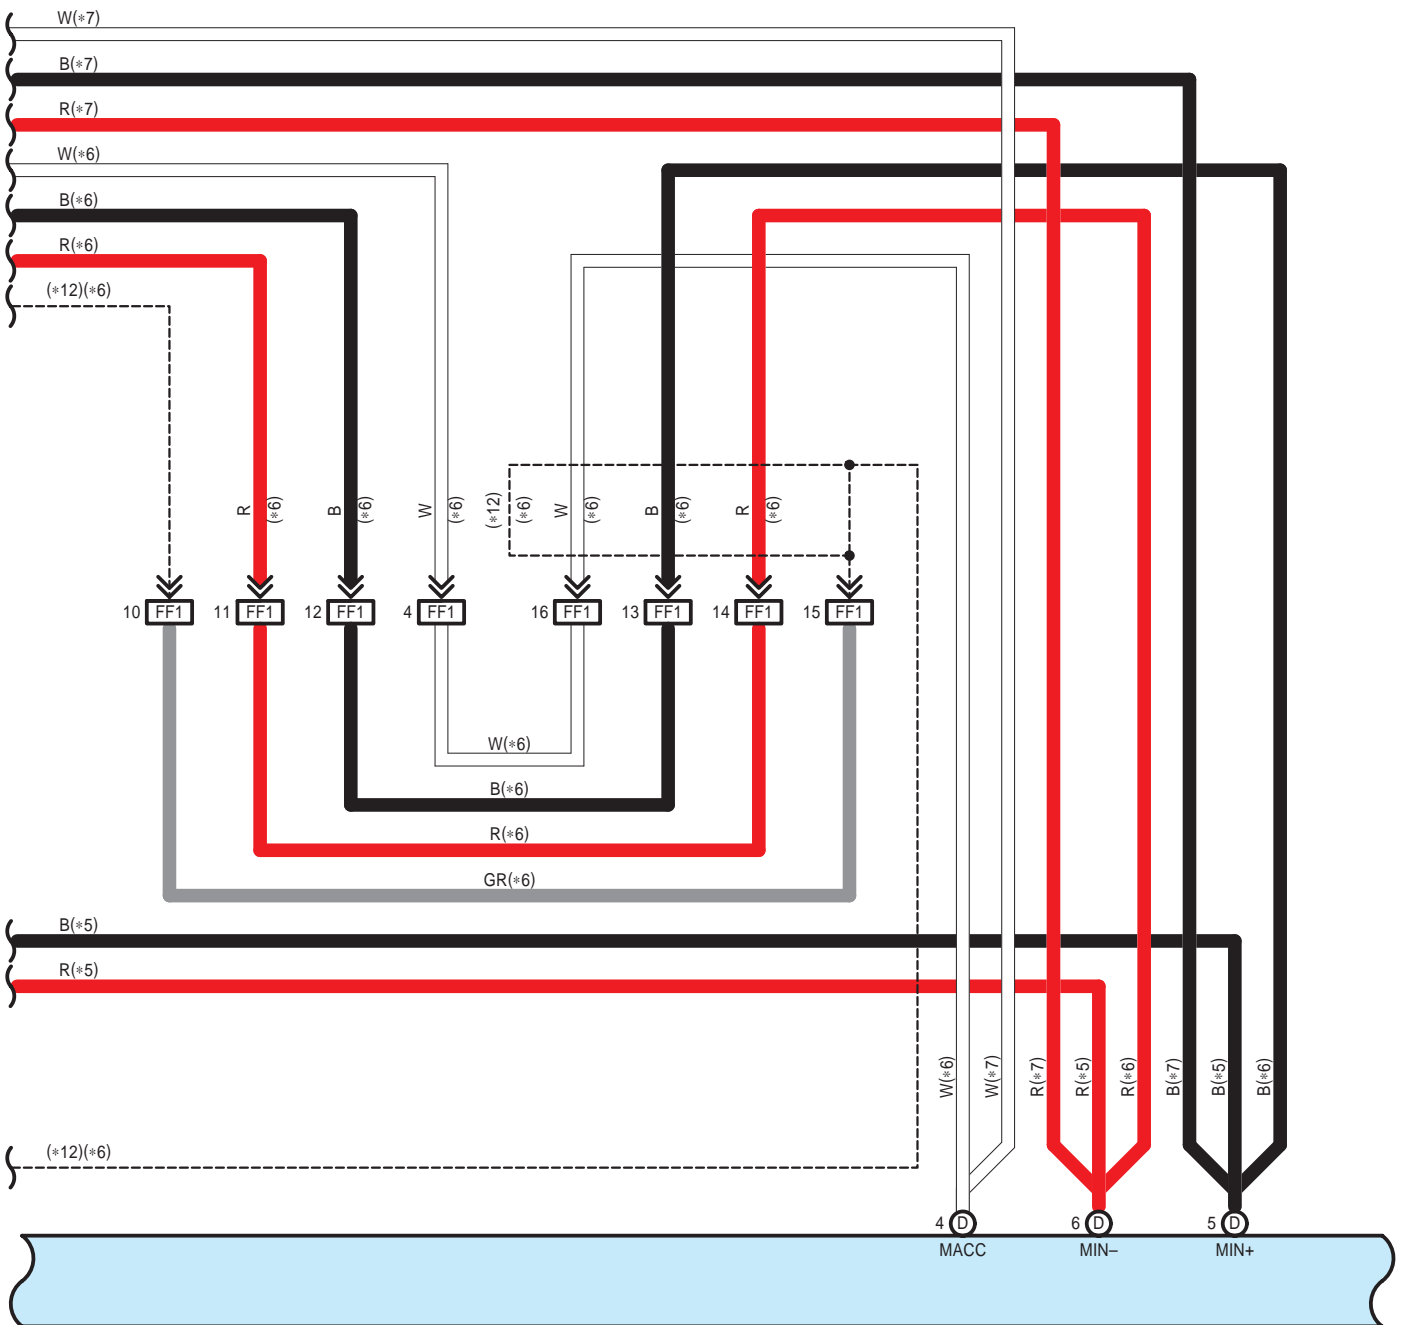

Audio System , LEXUS Navigation System , Multi-Display , Parking Assist <Rear View Monitor>

F40(I), F50(A), F51(B), F52(C), F53(D),  
F54(E), F55(F), F56(G), F57(H), F58(J)  
Display & Navigation Module Display