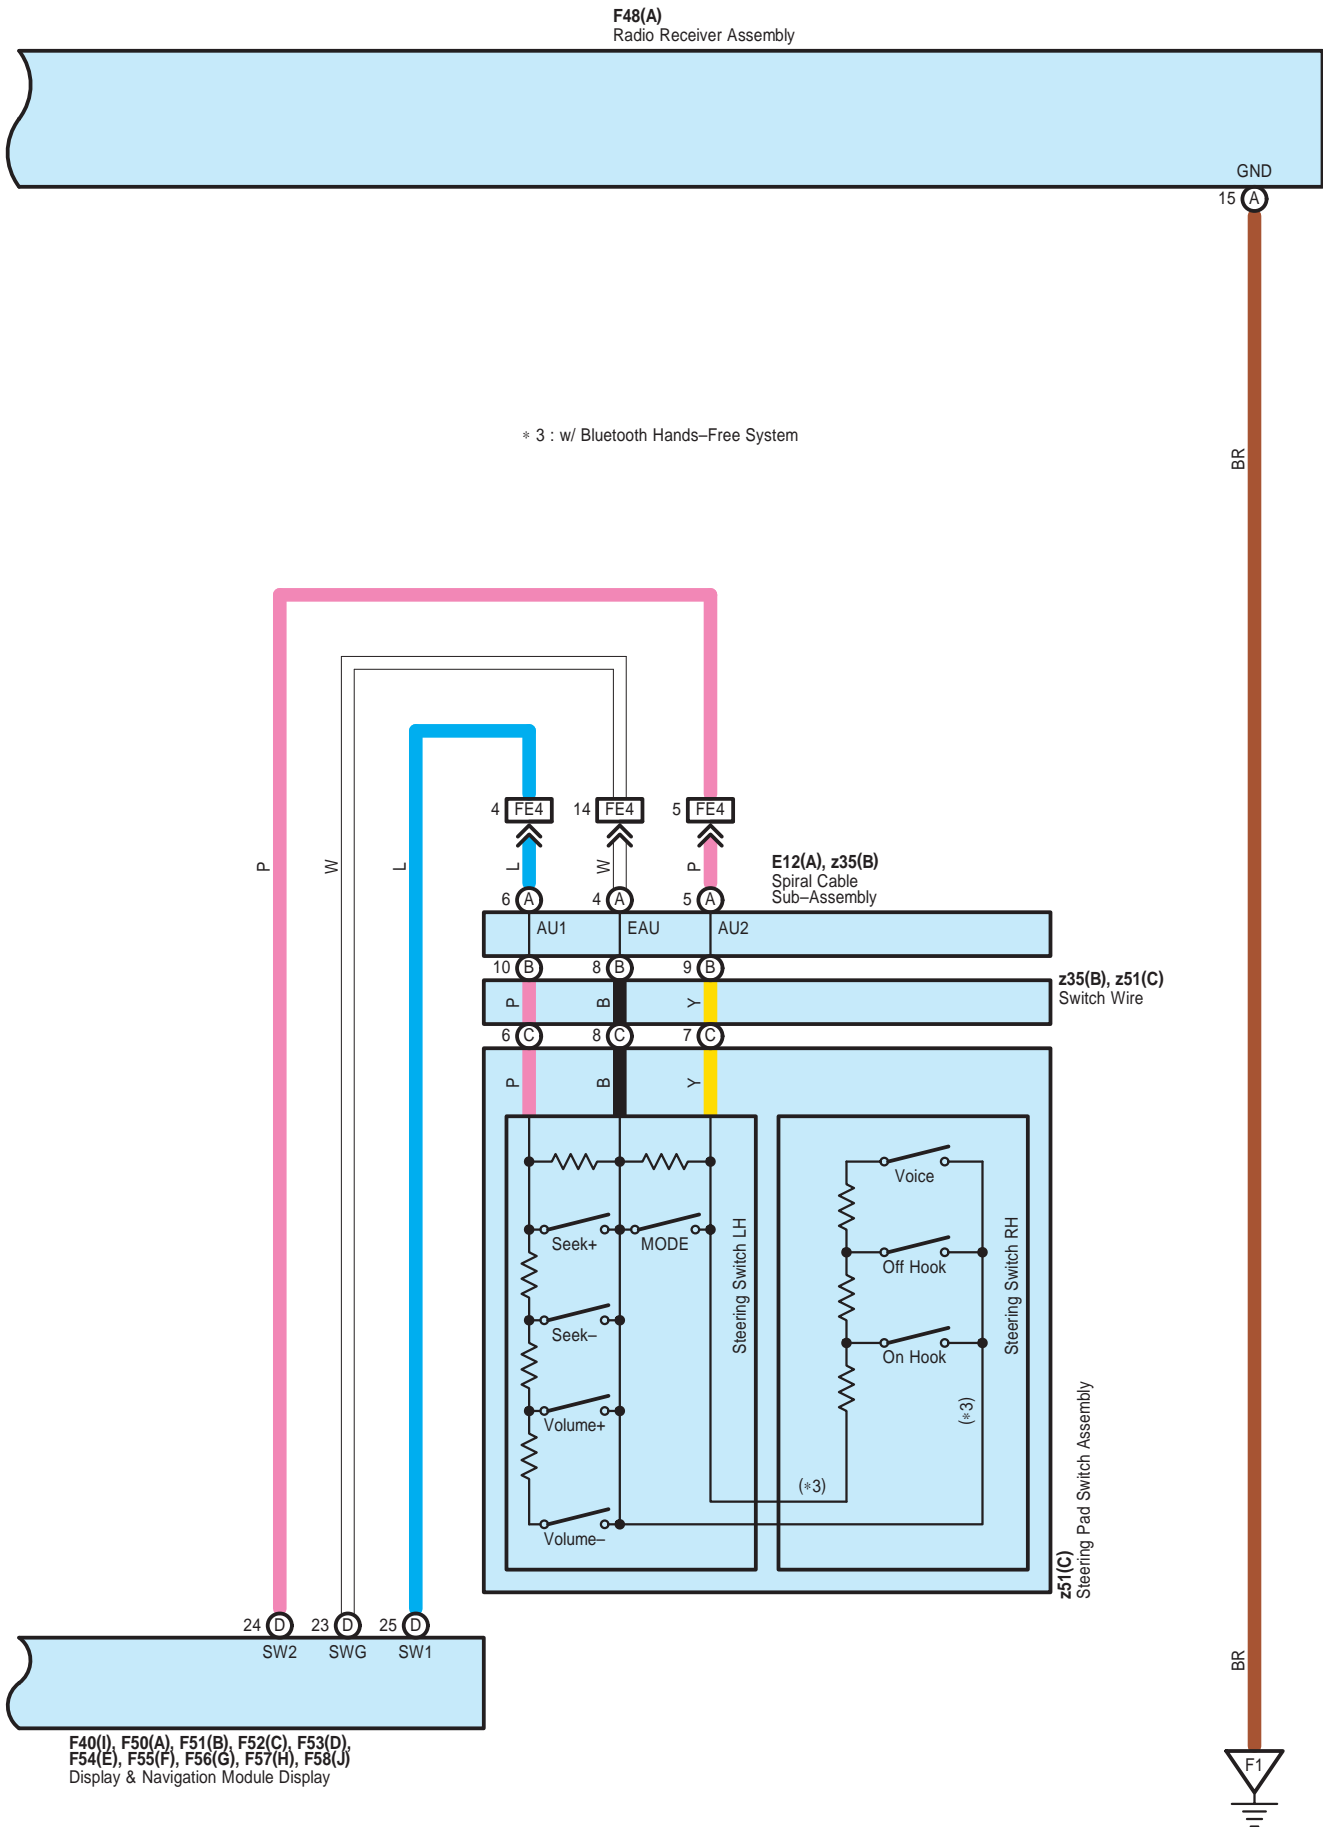

A 24
Black

C 19
Gray