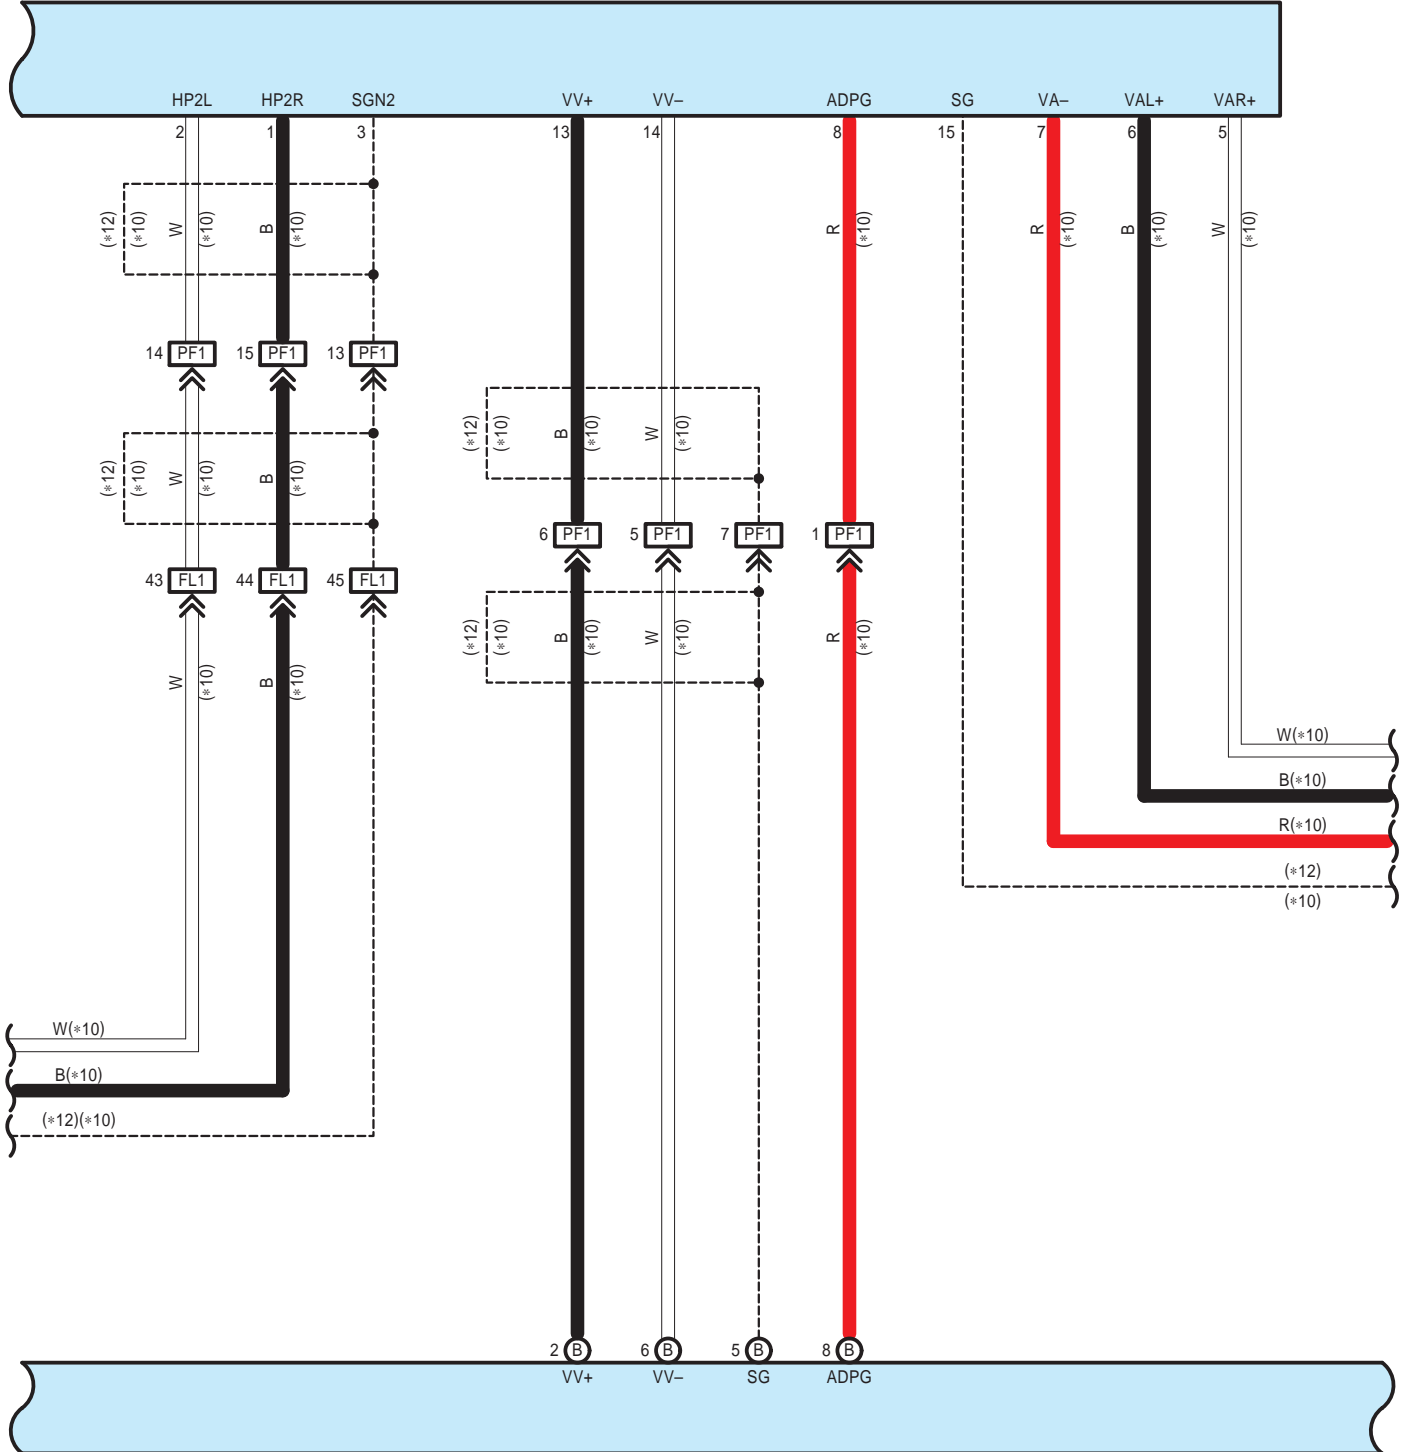

F48(A)
Radio Receiver Assembly

P1
Headphone Terminal

F40(I), F50(A), F51(B), F52(C), F53(D),
F54(E), F55(F), F56(G), F57(H), F58(J)
Display & Navigation Module Display