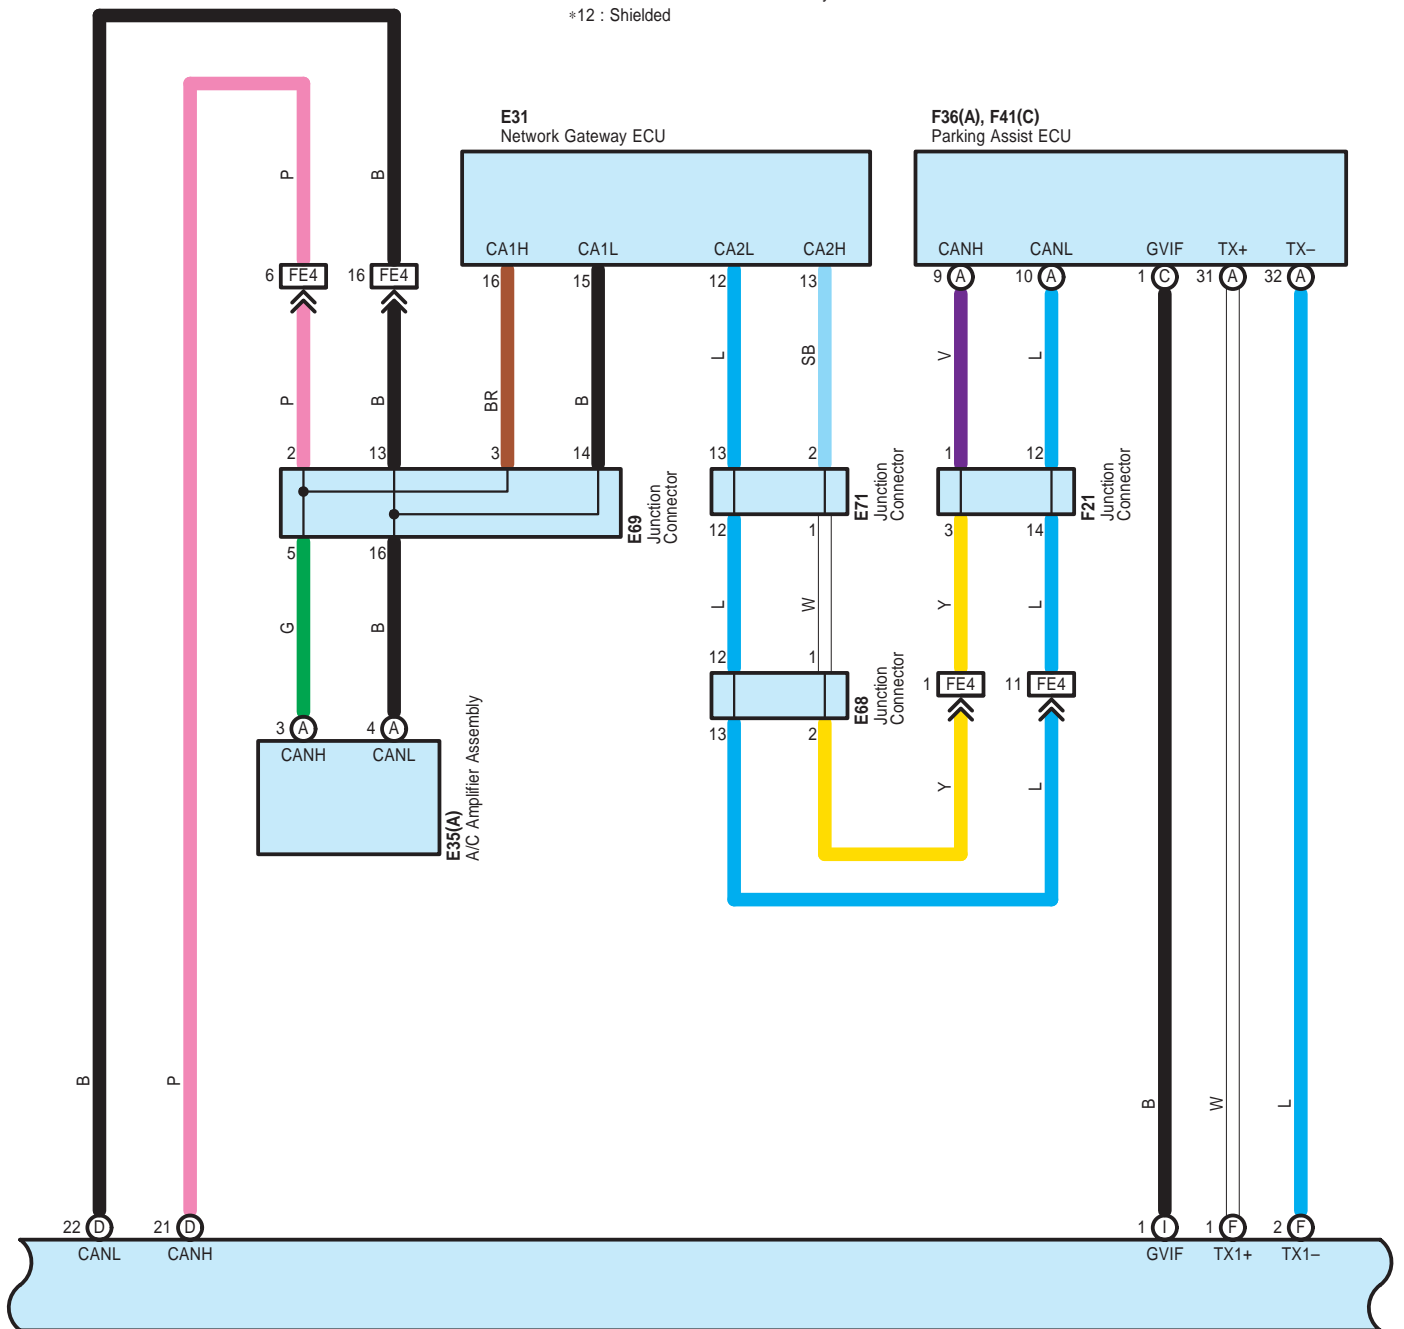

- 5 : w/ LEXUS Navigation System w/ LEXUS ENFORM
- 6 : w/ LEXUS Navigation System w/o LEXUS ENFORM
- 7 : w/o LEXUS Navigation System
- 10 : w/ Rear Seat Entertainment System
- 12 : Shielded