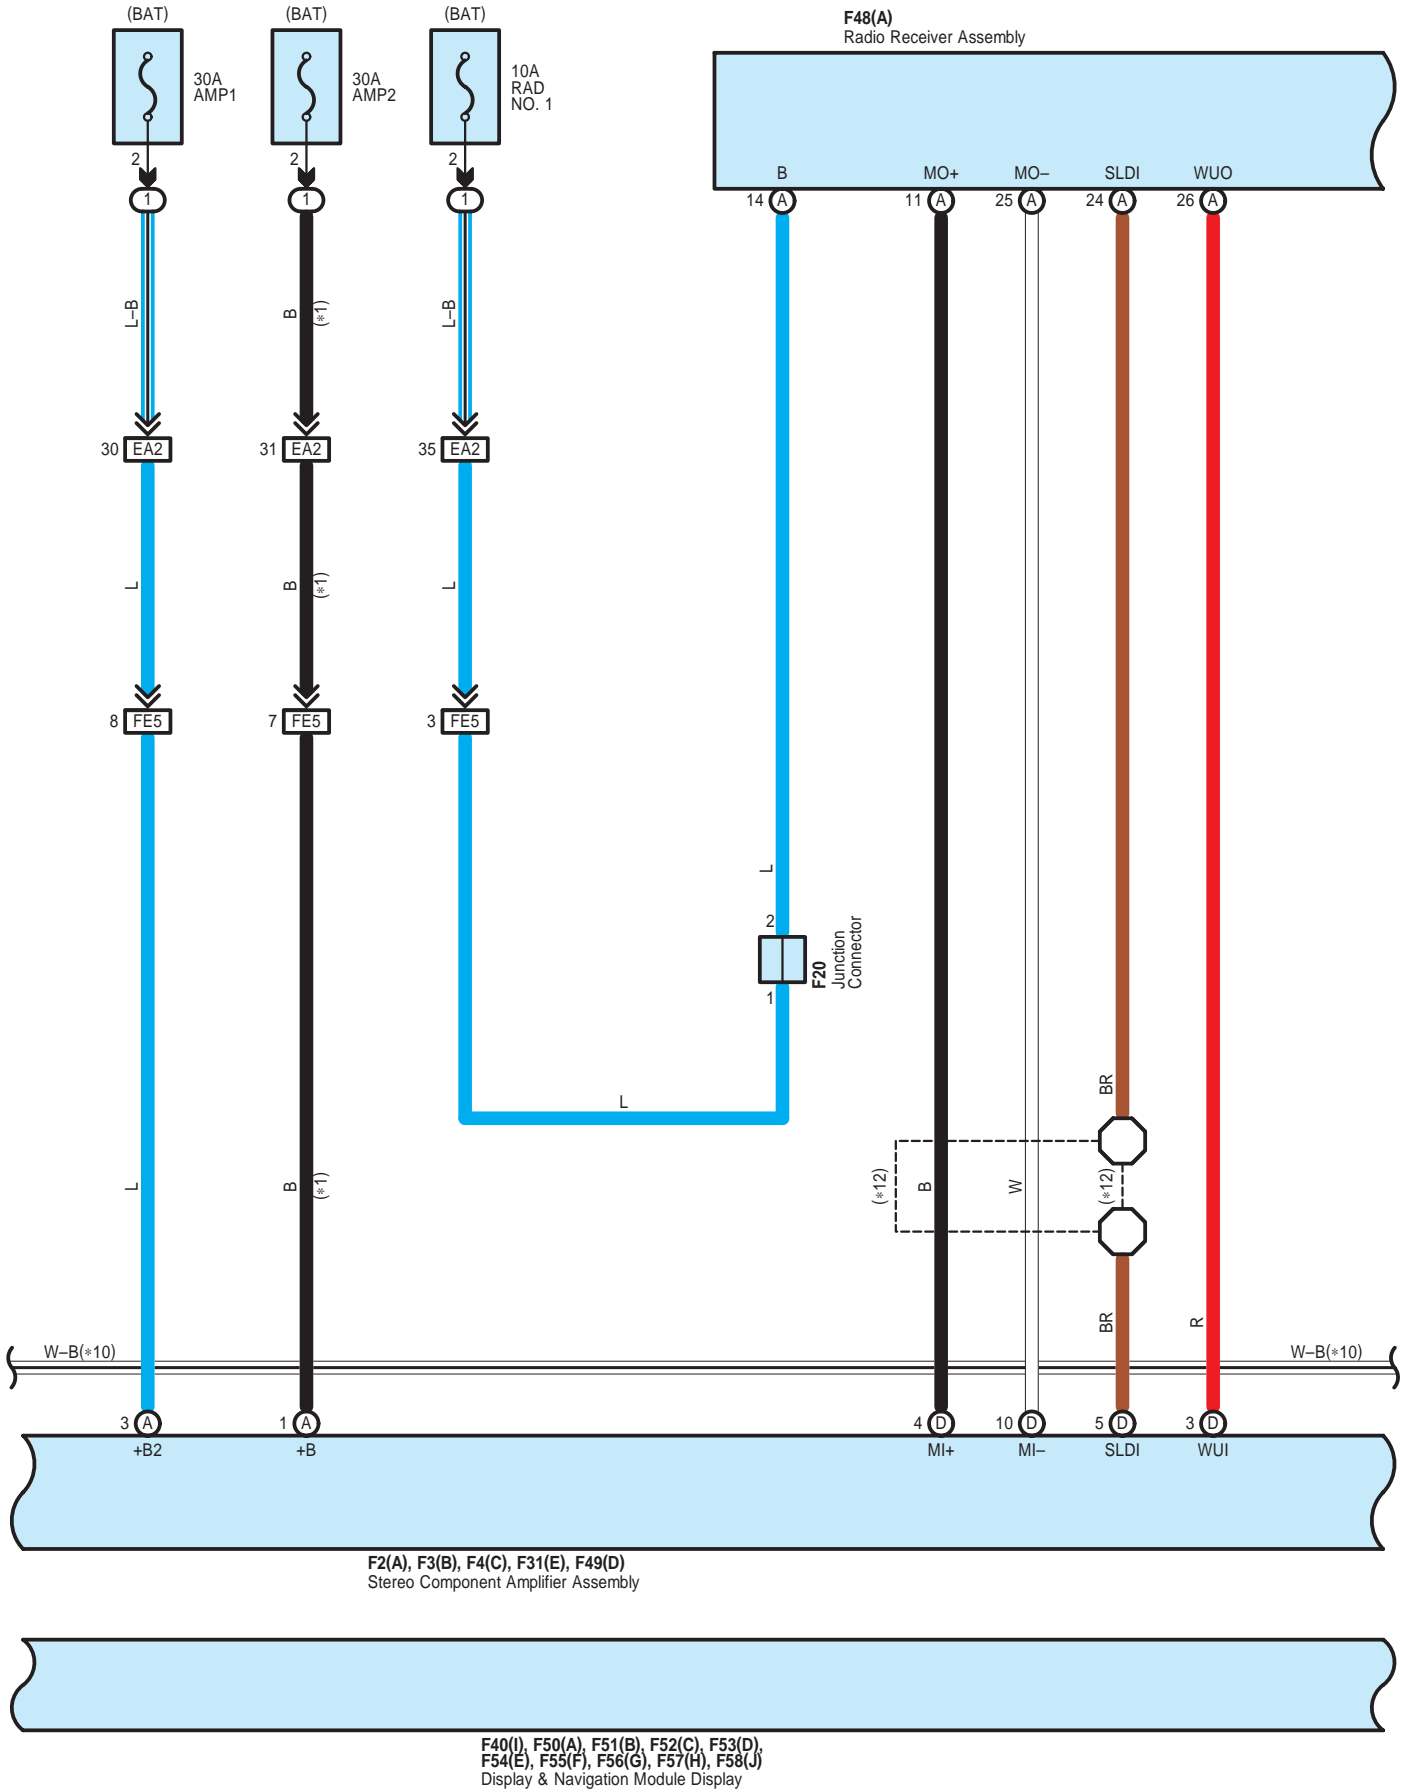

L4  
No. 1 with Box  
Speaker Assembly

S9  
Rear Header Speaker  
Assembly LH

S8  
Rear Header Speaker  
Assembly RH

W-B(\*10)

F2(A), F3(B), F4(C), F31(E), F49(D)  
Stereo Component Amplifier Assembly

F40(I), F50(A), F51(B), F52(C), F53(D),  
F54(E), F55(F), F56(G), F57(H), F58(J)  
Display & Navigation Module Display