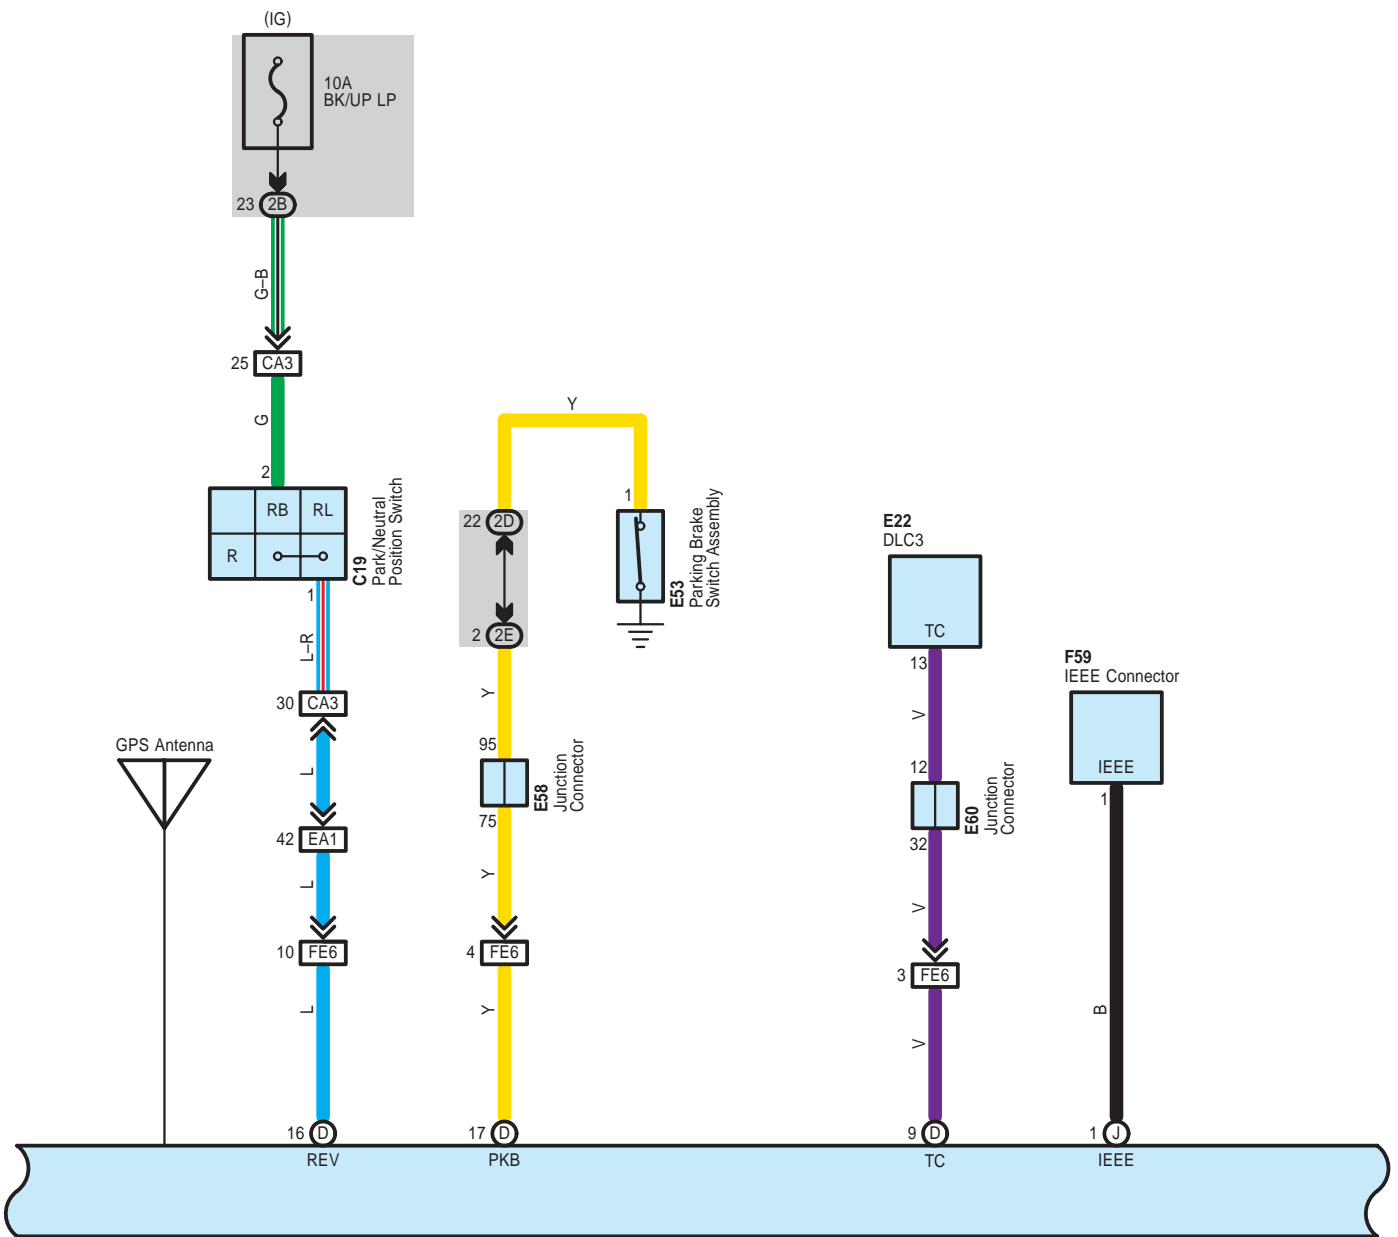

F40(I), F50(A), F51(B), F52(C), F53(D),
F54(E), F55(F), F56(G), F57(H), F58(J)
Display & Navigation Module Display