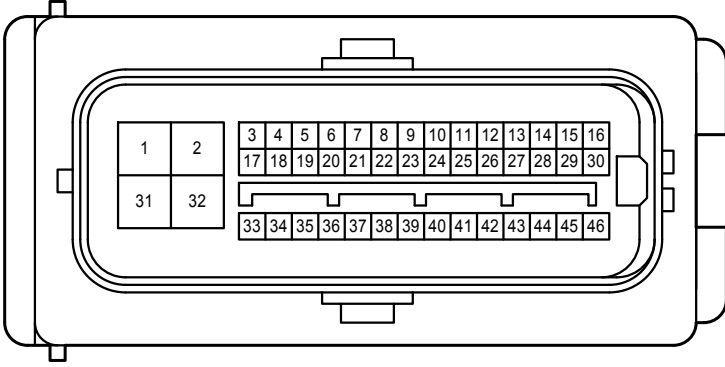

E 12
Black

E 22
White