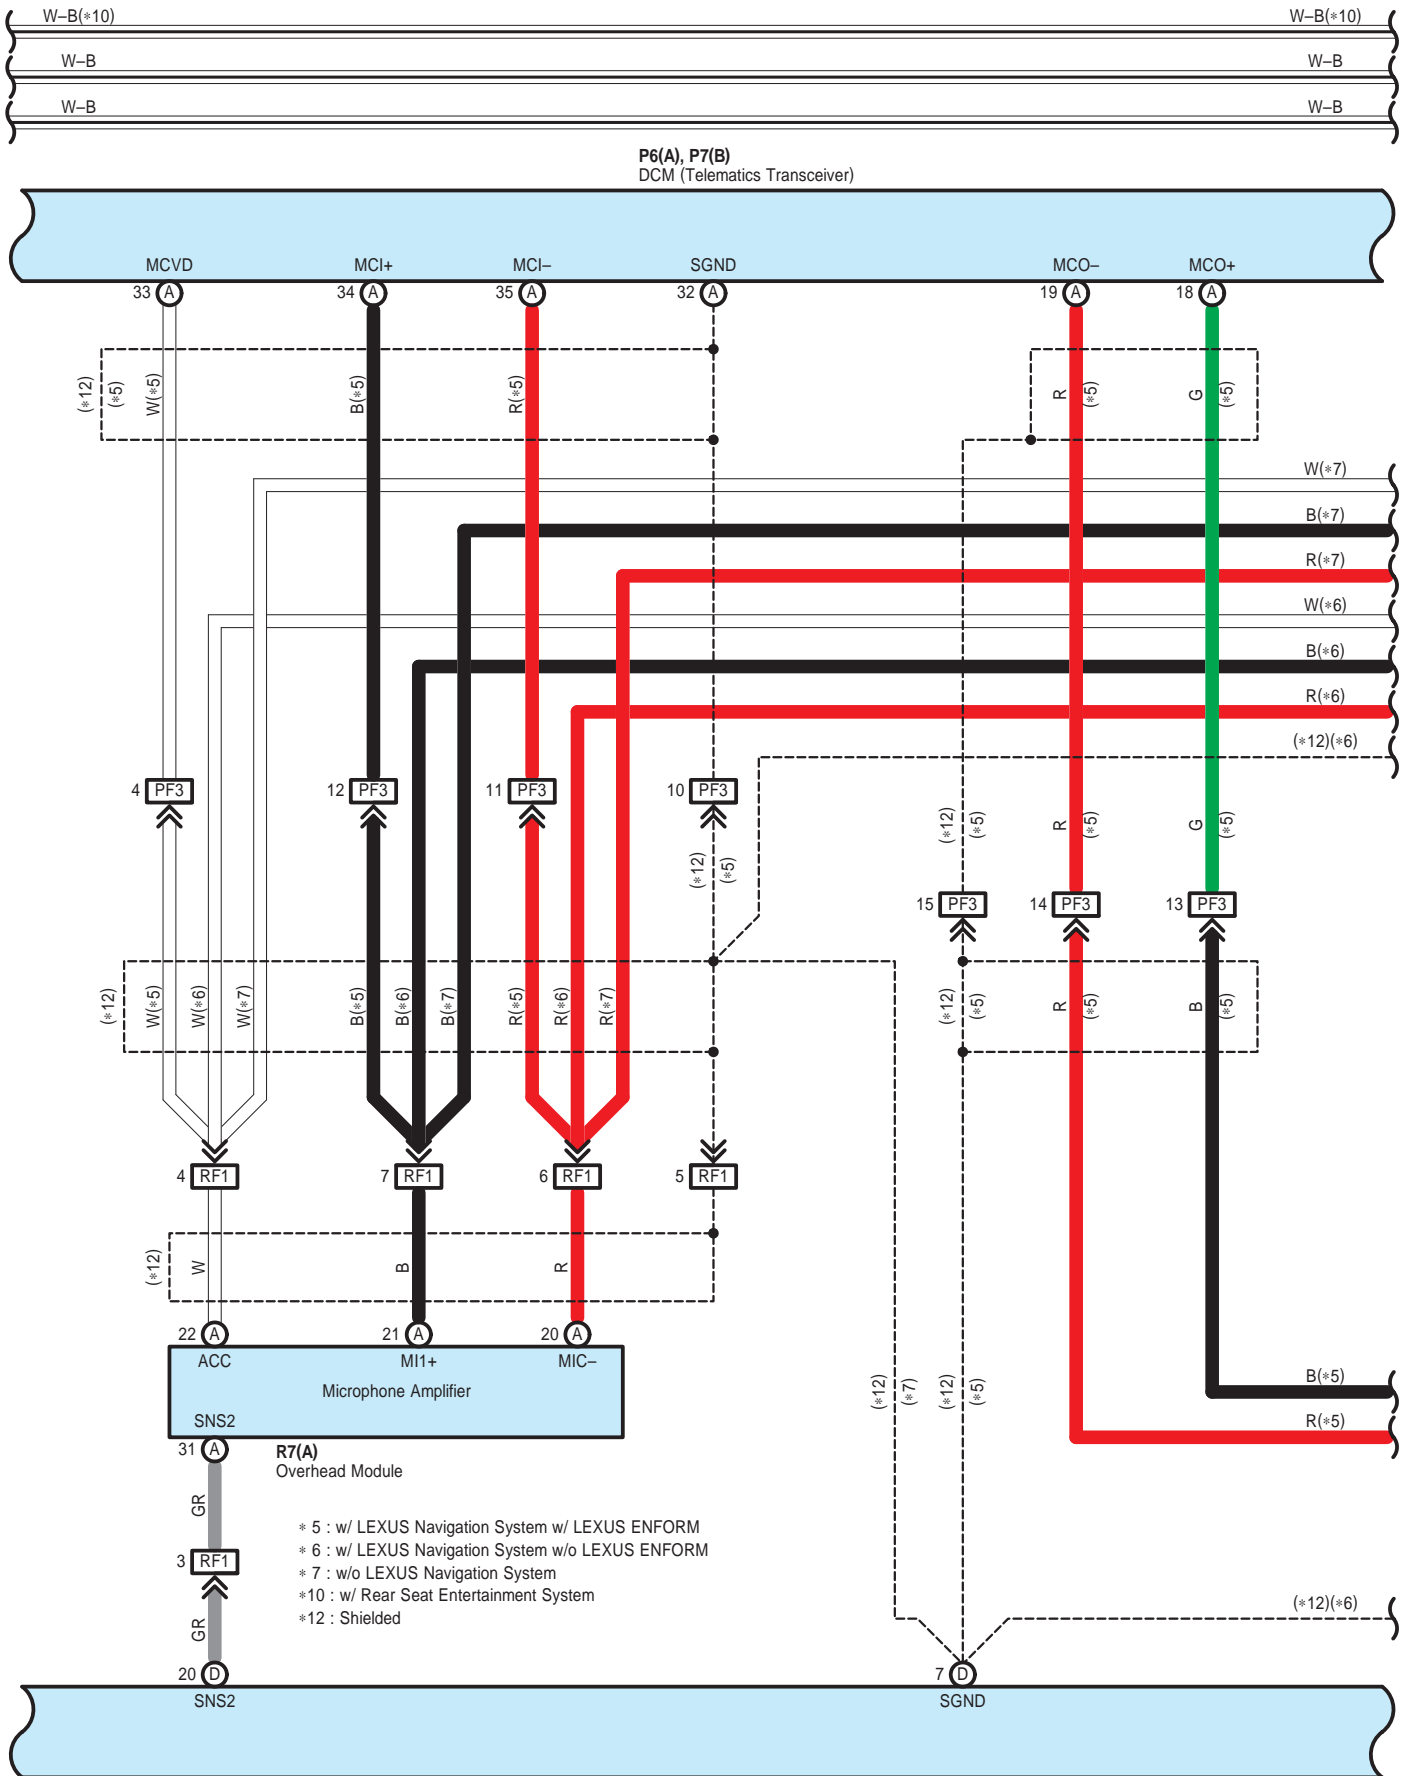

Audio System , LEXUS Navigation System , Multi-Display , Parking Assist <Rear View Monitor>

F40(I), F50(A), F51(B), F52(C), F53(D),  
F54(E), F55(F), F56(G), F57(H), F58(J)  
Display & Navigation Module Display