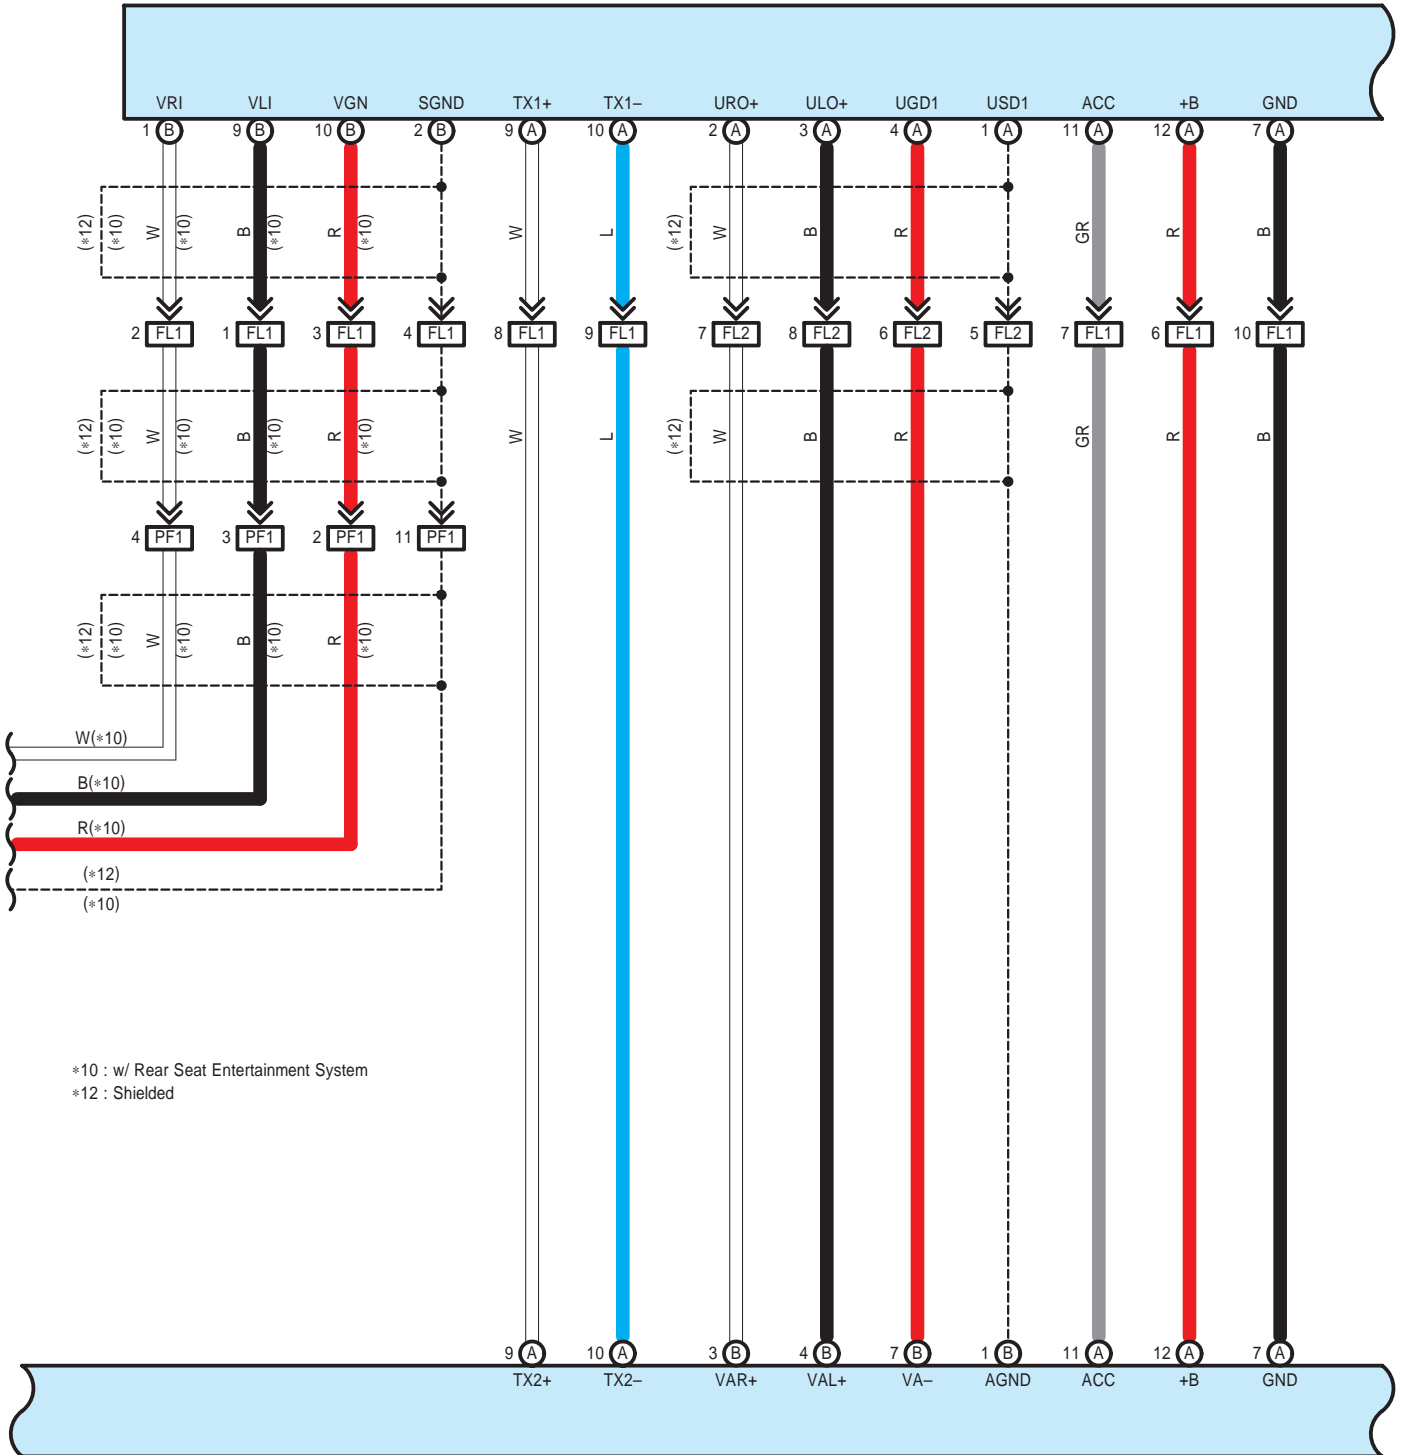

F48(A)
Radio Receiver Assembly

L50(A), L51(B), L53(C)
Multi-Media Interface ECU Assembly

*10 : w/ Rear Seat Entertainment System
*12 : Shielded

F40(I), F50(A), F51(B), F52(C), F53(D),
F54(E), F55(F), F56(G), F57(H), F58(J)
Display & Navigation Module Display