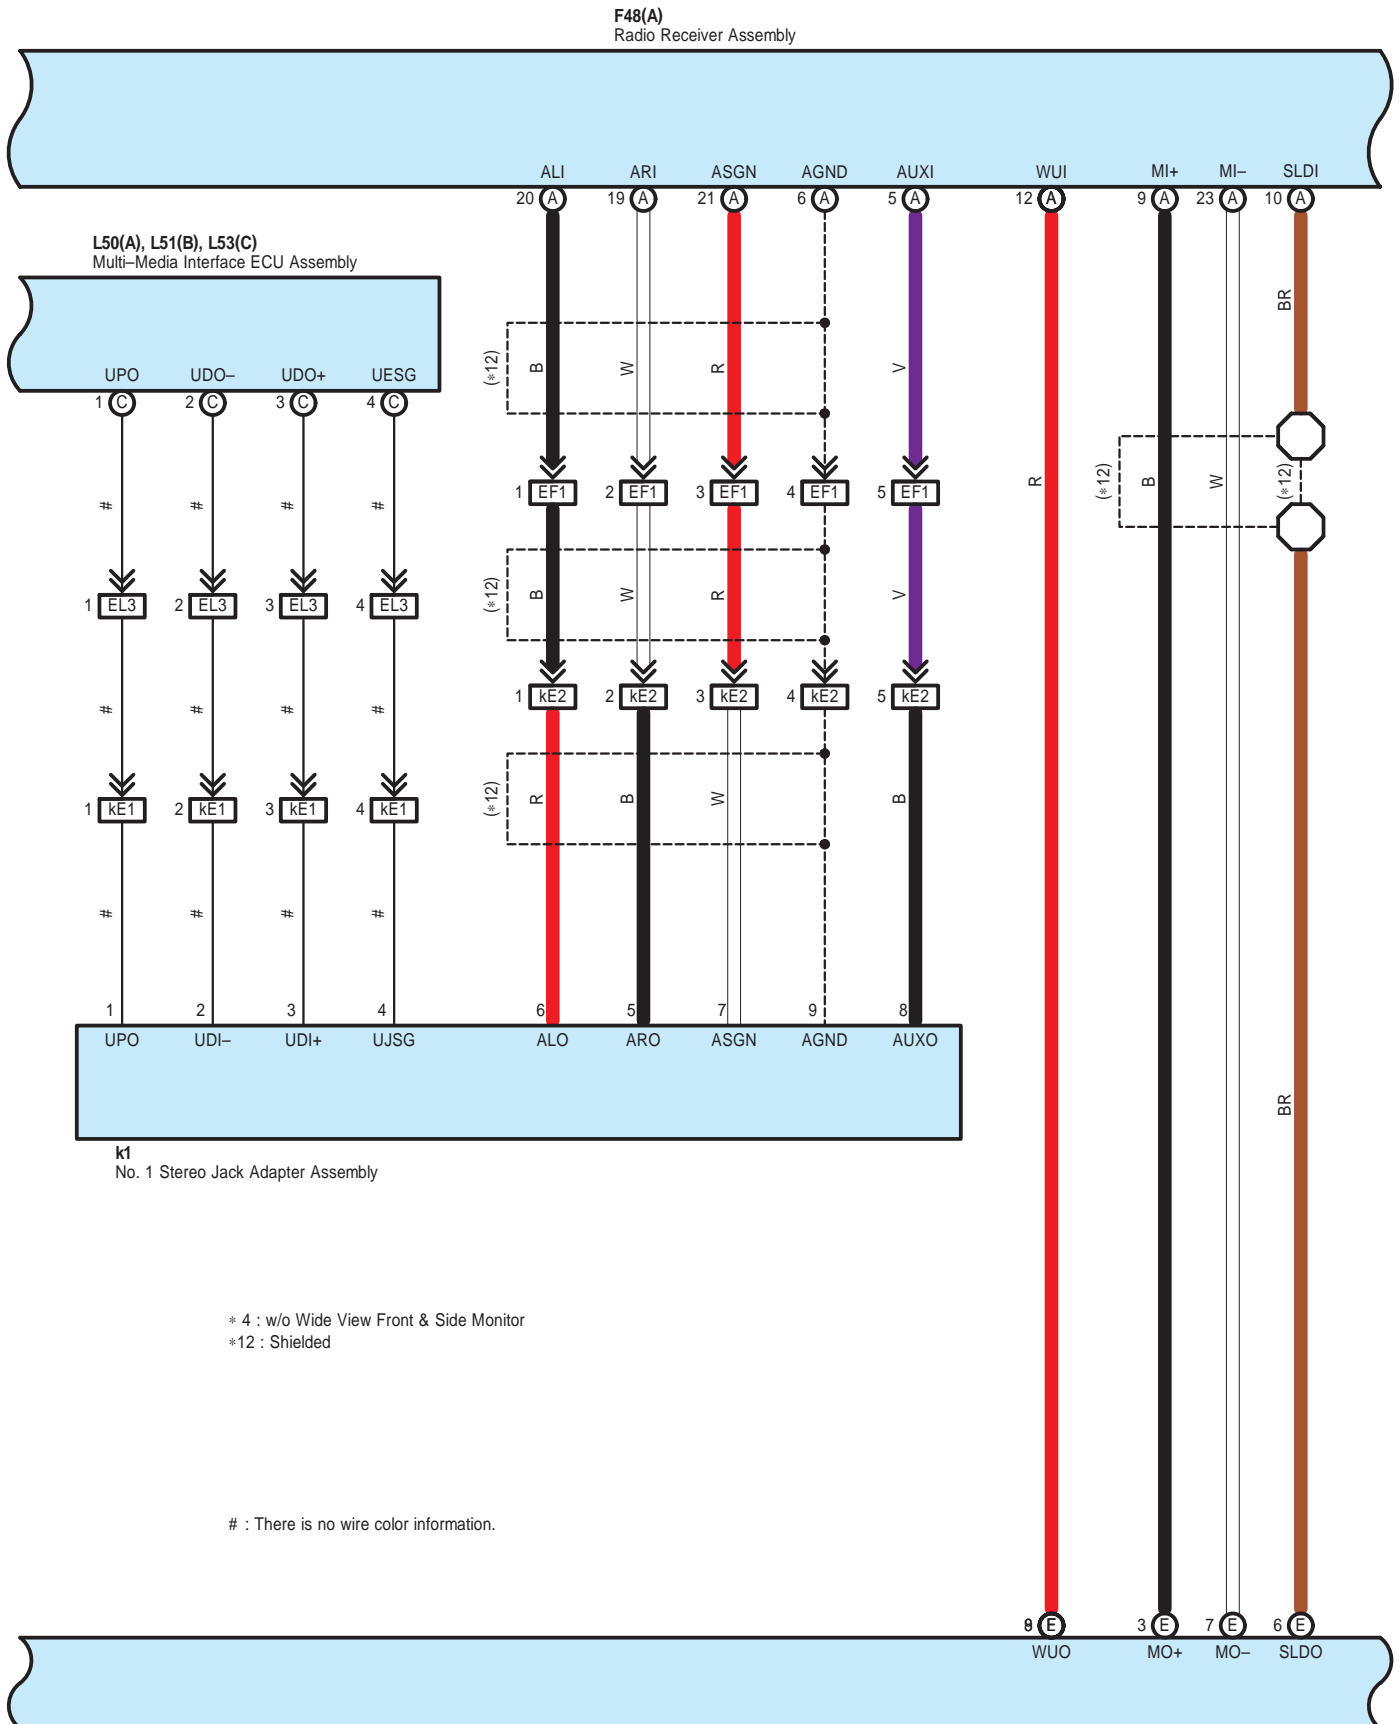

* 4 : w/o Wide View Front & Side Monitor
*12 : Shielded

: There is no wire color information.

F40(I), F50(A), F51(B), F52(C), F53(D),
F54(E), F55(F), F56(G), F57(H), F58(J)
Display & Navigation Module Display