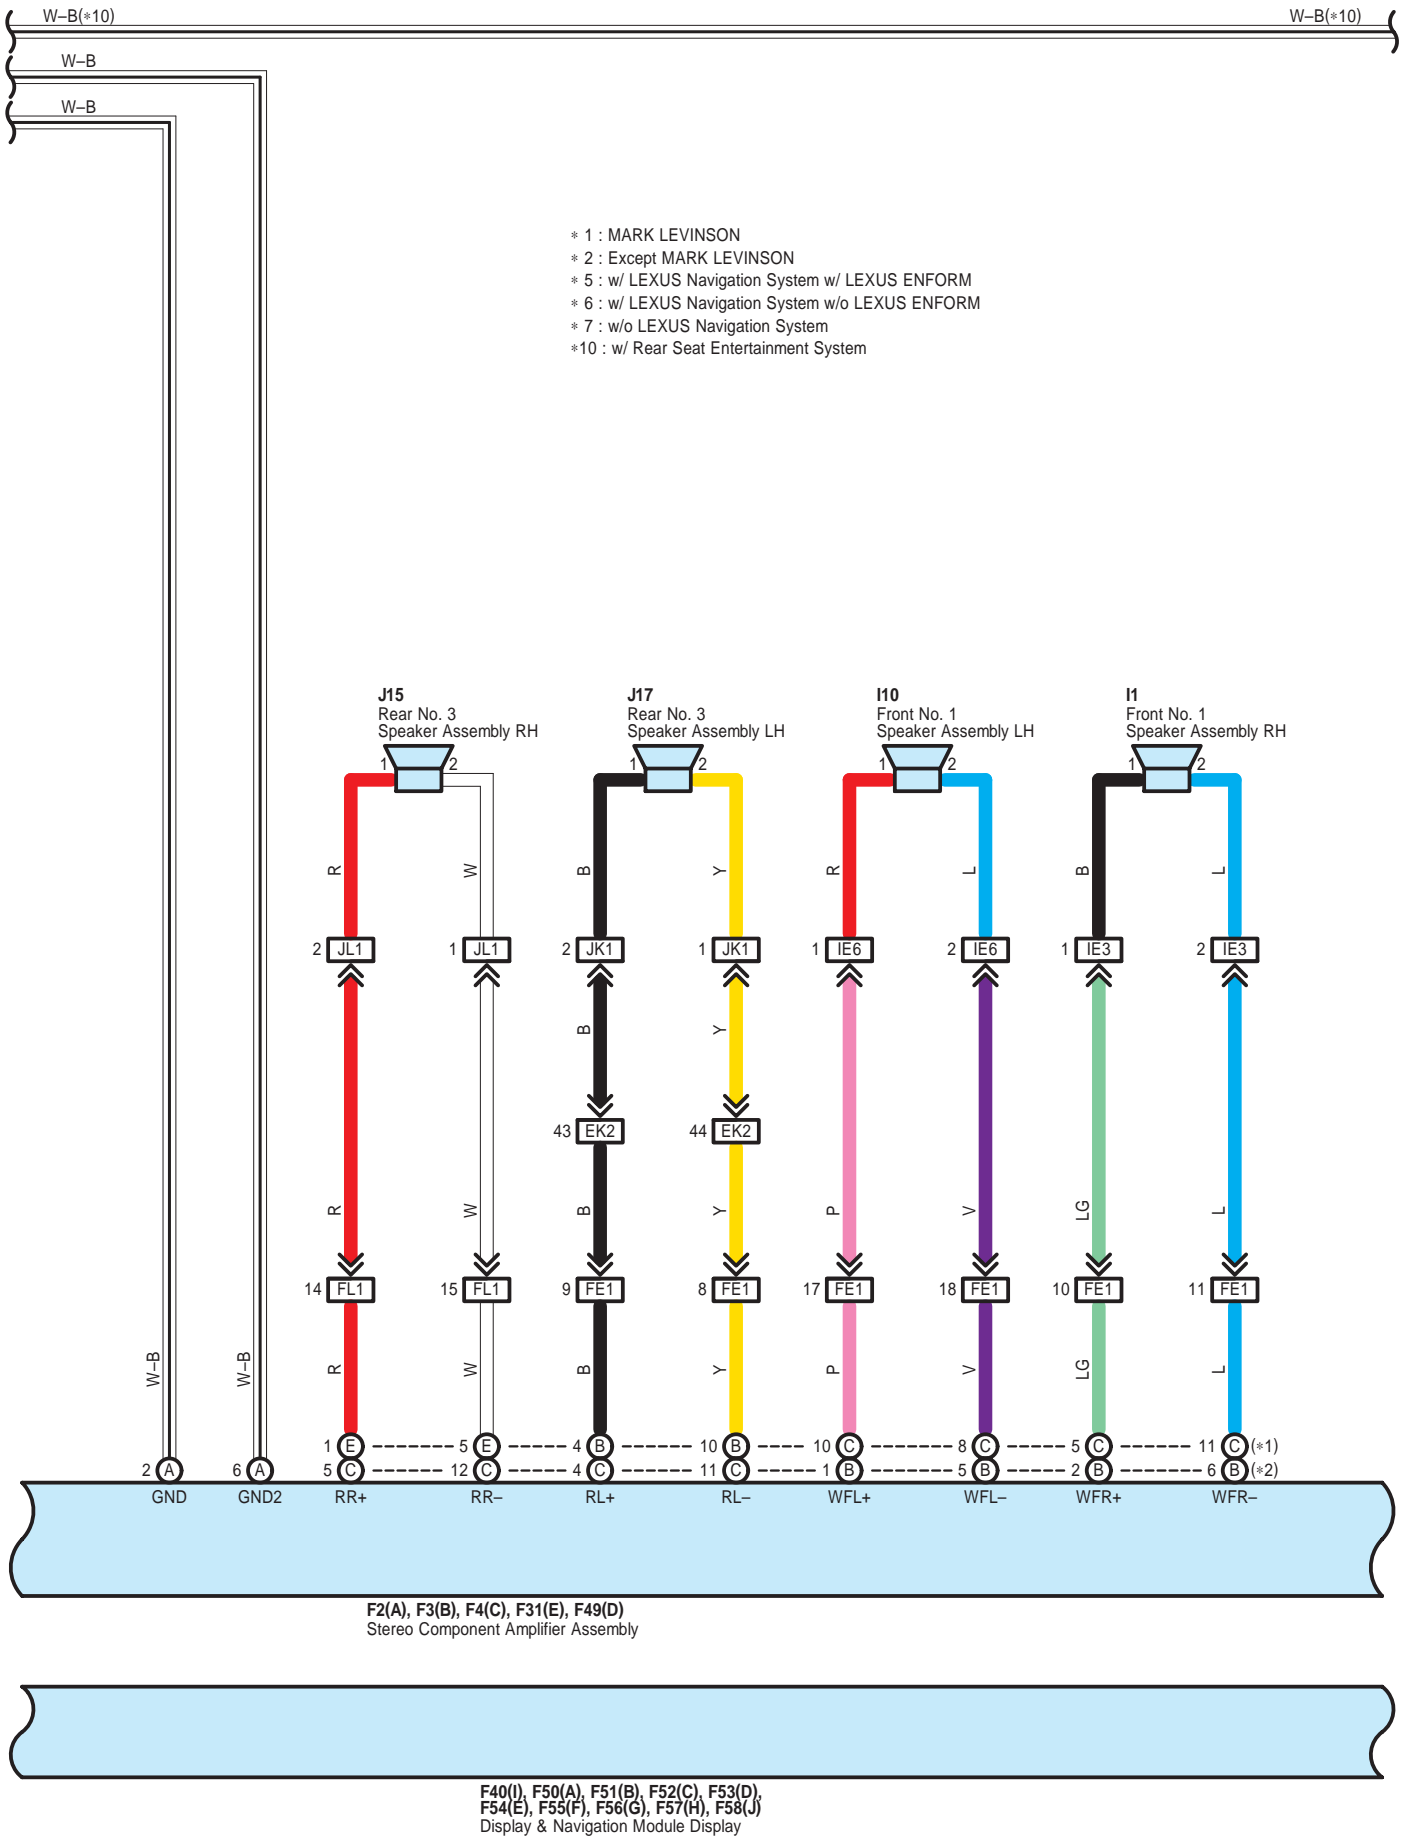

F2(A), F3(B), F4(C), F31(E), F49(D)
Stereo Component Amplifier Assembly

F40(I), F50(A), F51(B), F52(C), F53(D),
F54(E), F55(F), F56(G), F57(H), F58(J)
Display & Navigation Module Display