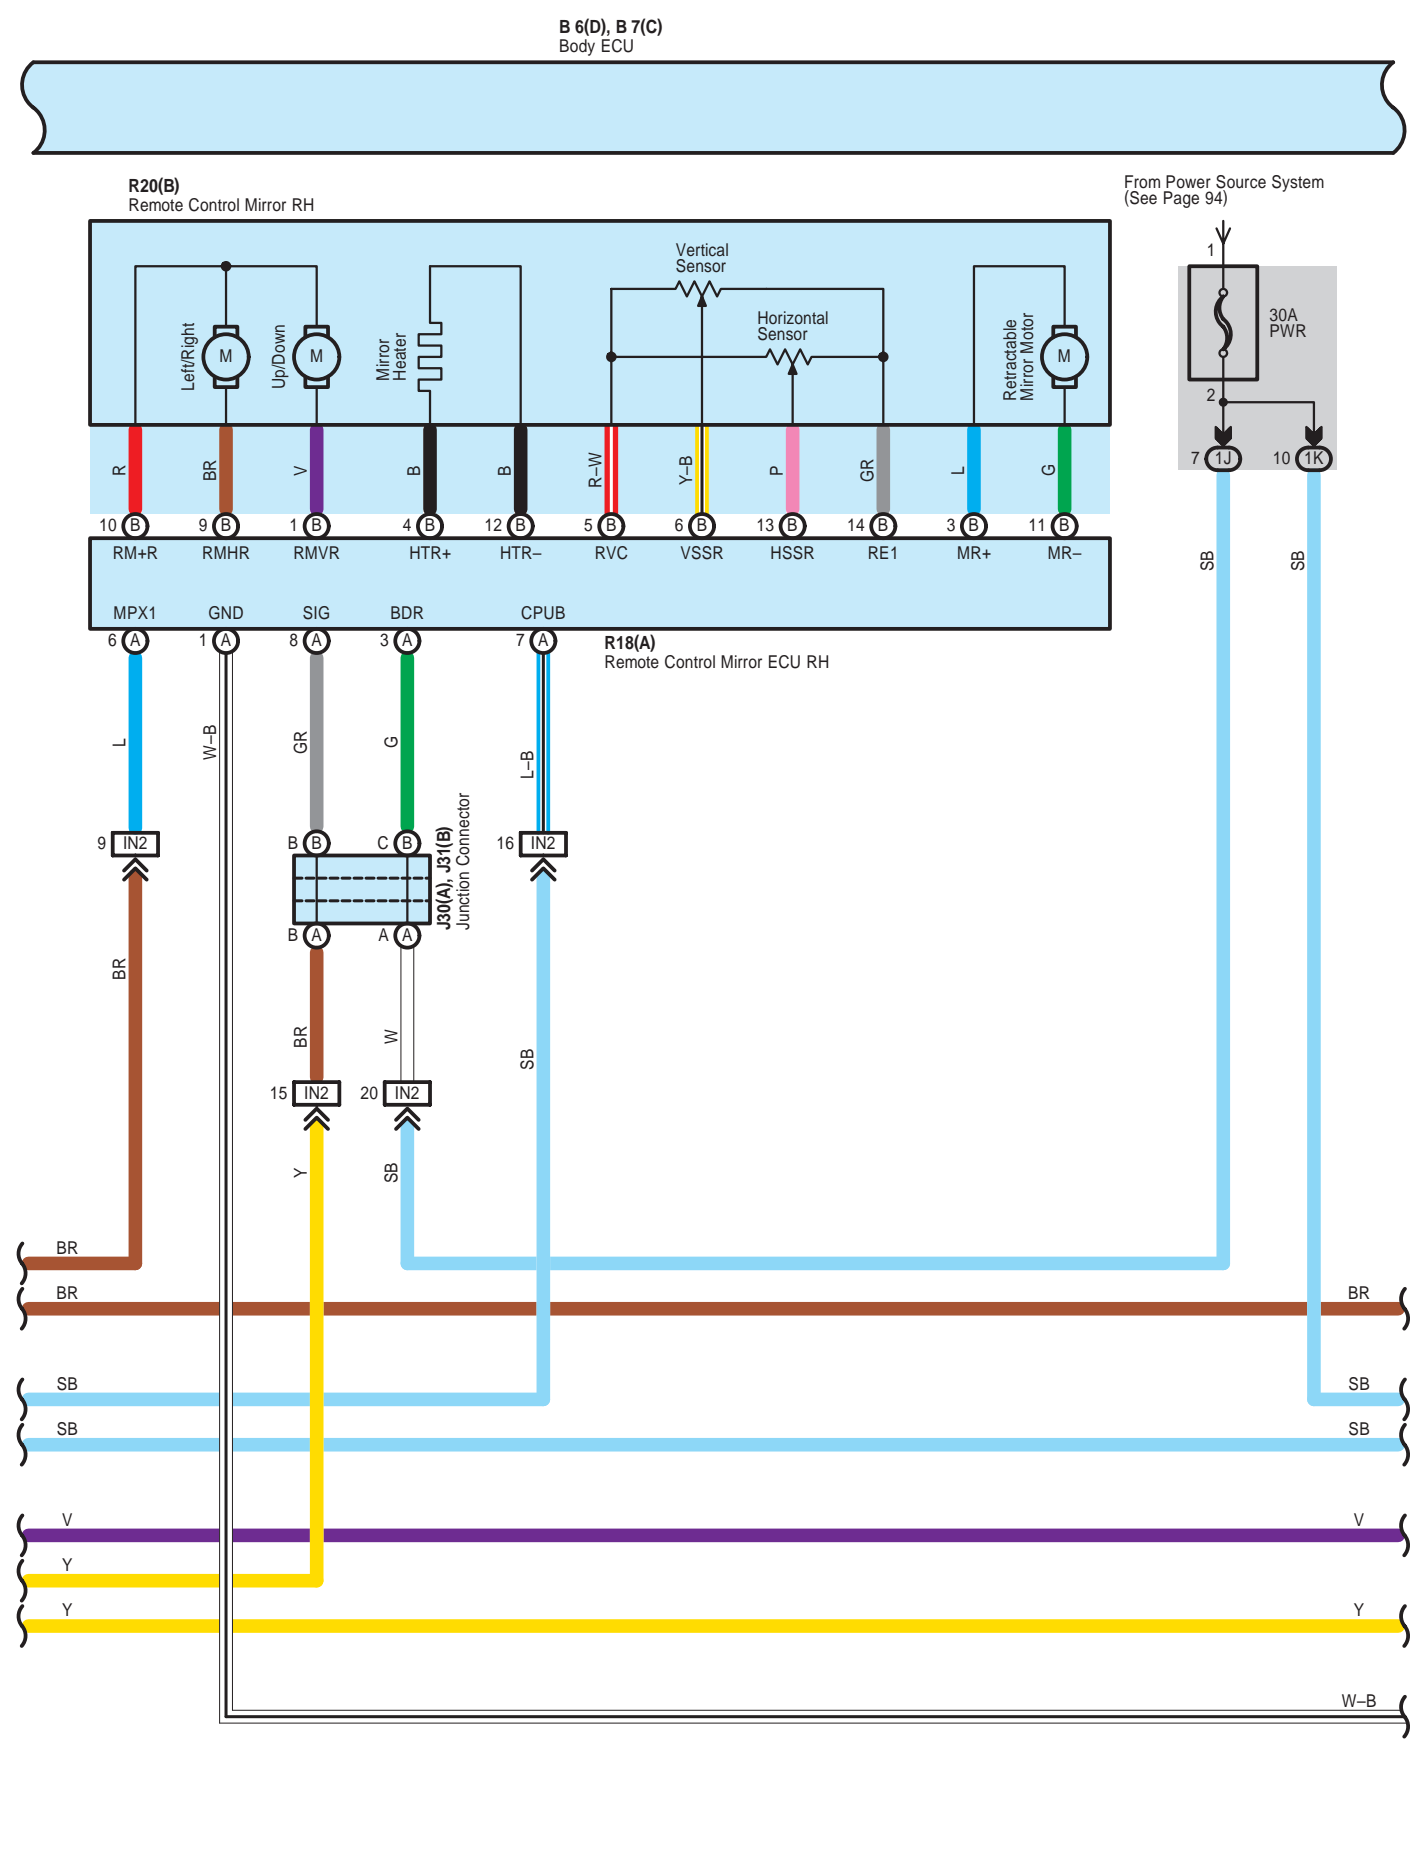

Remote Control Mirror and Mirror Heater

(LHD w/ Driving Position Memory)

Remote Control Mirror and Mirror Heater

(LHD w/ Driving Position Memory)

Remote Control Mirror and Mirror Heater

(LHD w/ Driving Position Memory)