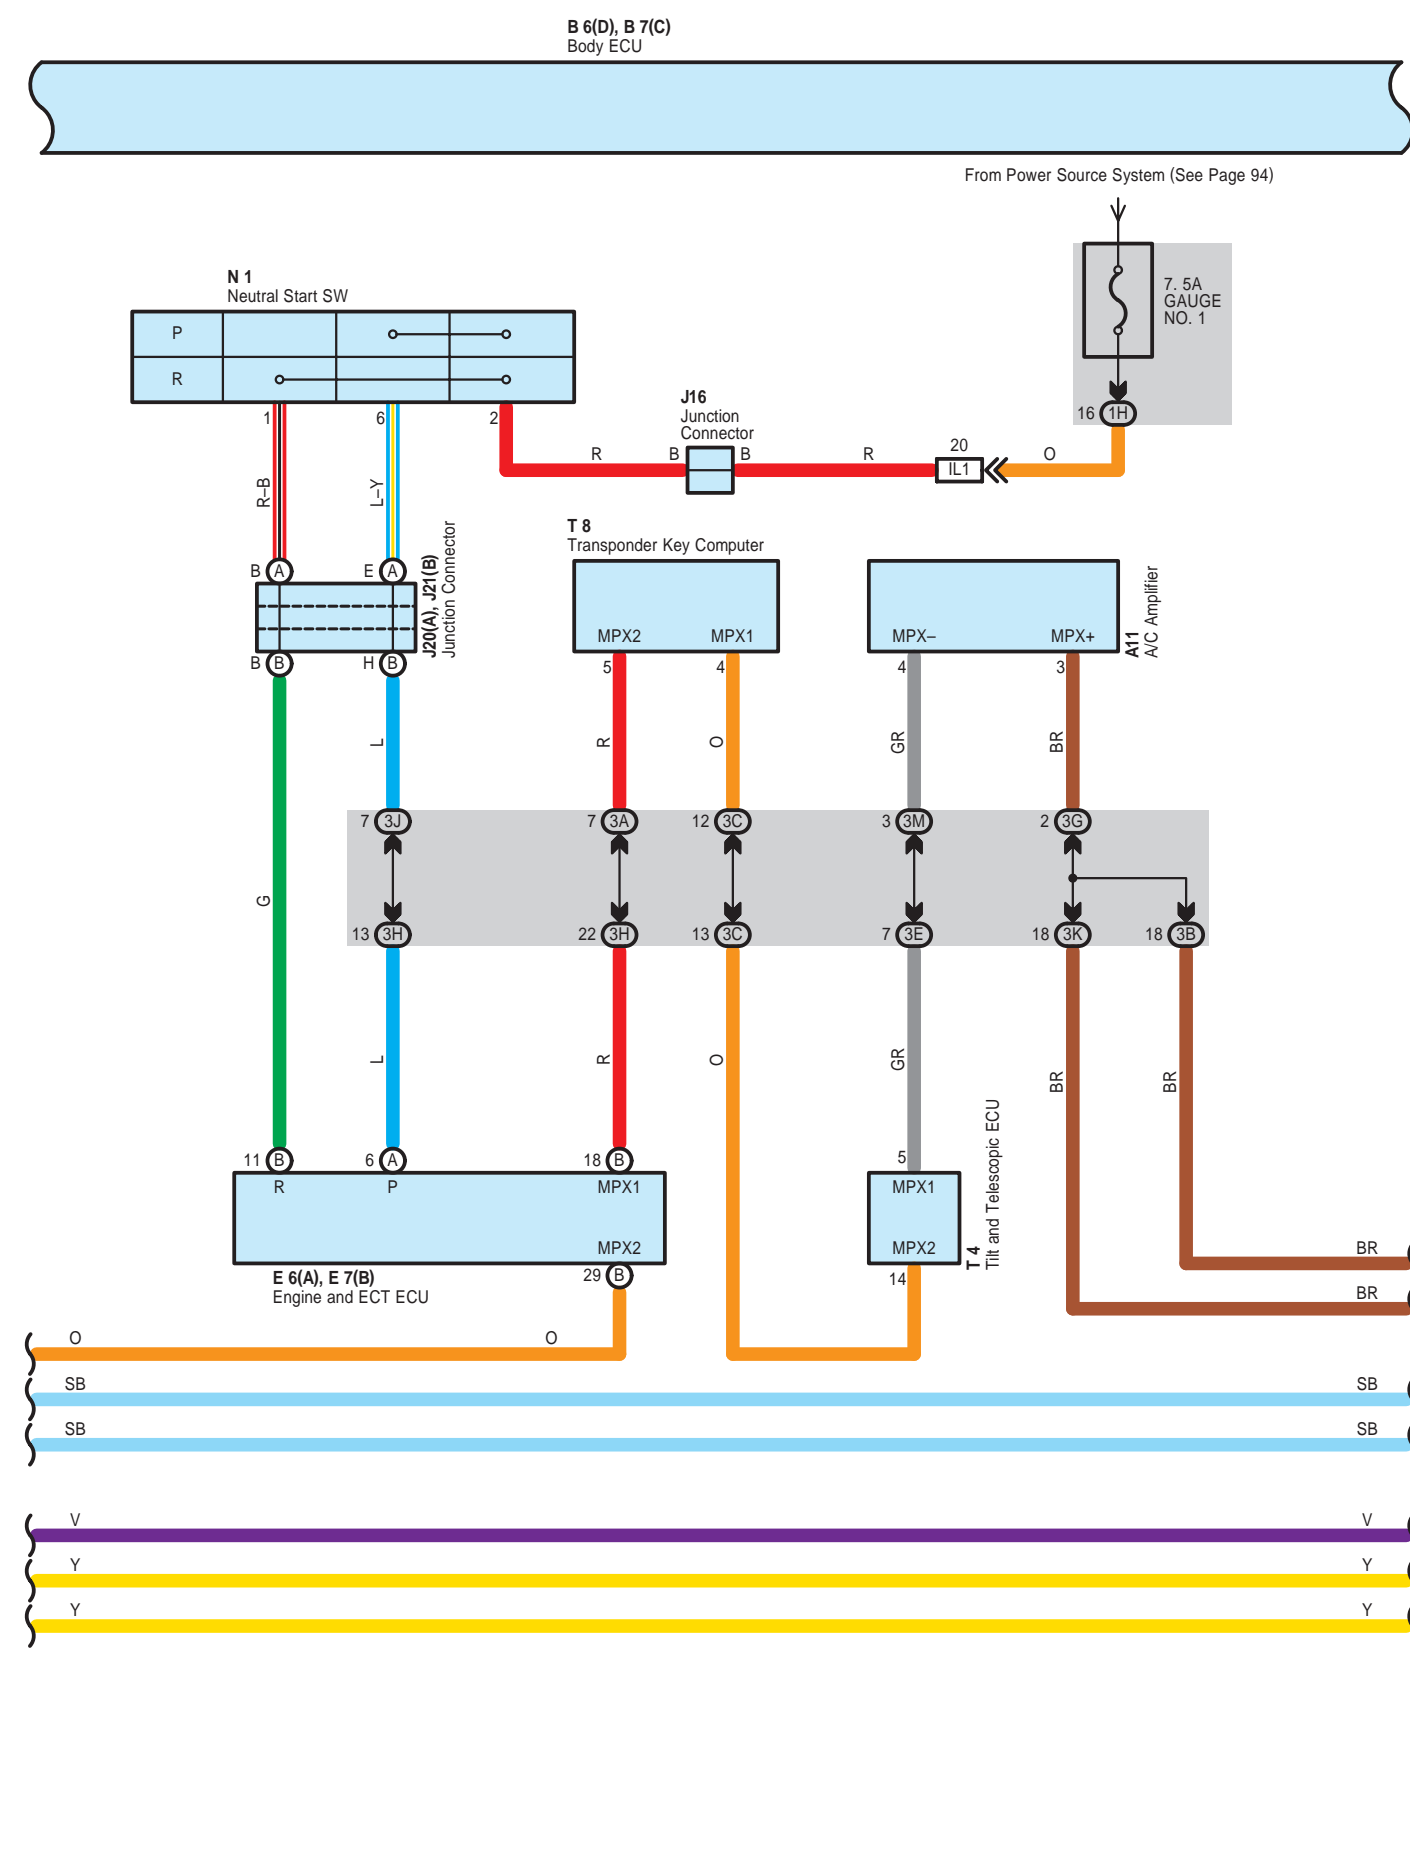

Remote Control Mirror and Mirror Heater

(LHD w/ Driving Position Memory)

Remote Control Mirror and Mirror Heater

(LHD w/ Driving Position Memory)

Remote Control Mirror and Mirror Heater

(LHD w/ Driving Position Memory)