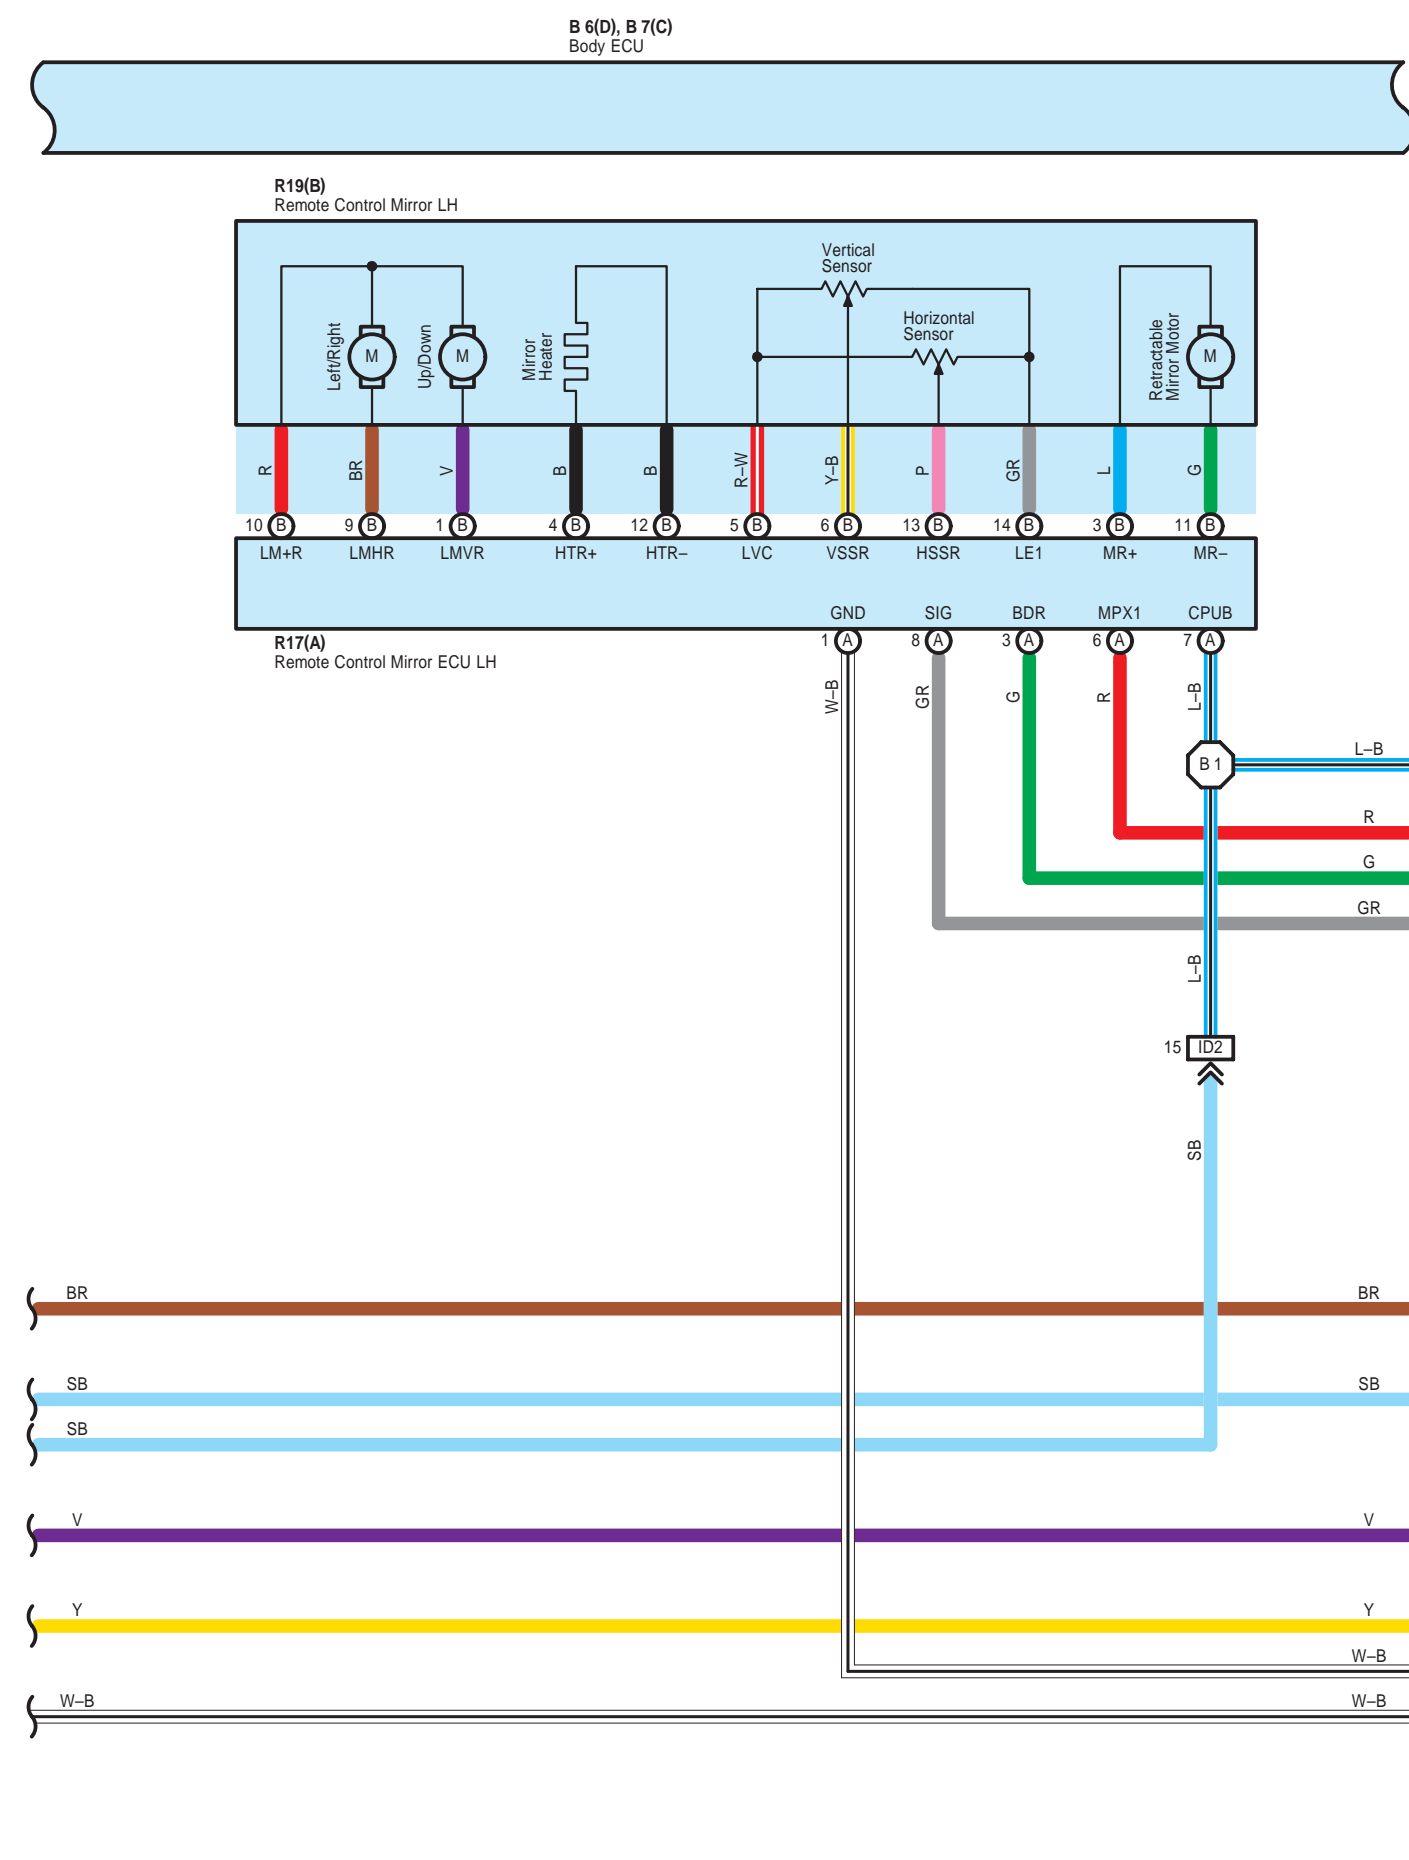

Remote Control Mirror and Mirror Heater

(LHD w/ Driving Position Memory)

Remote Control Mirror and Mirror Heater

(LHD w/ Driving Position Memory)

Remote Control Mirror and Mirror Heater

(LHD w/ Driving Position Memory)