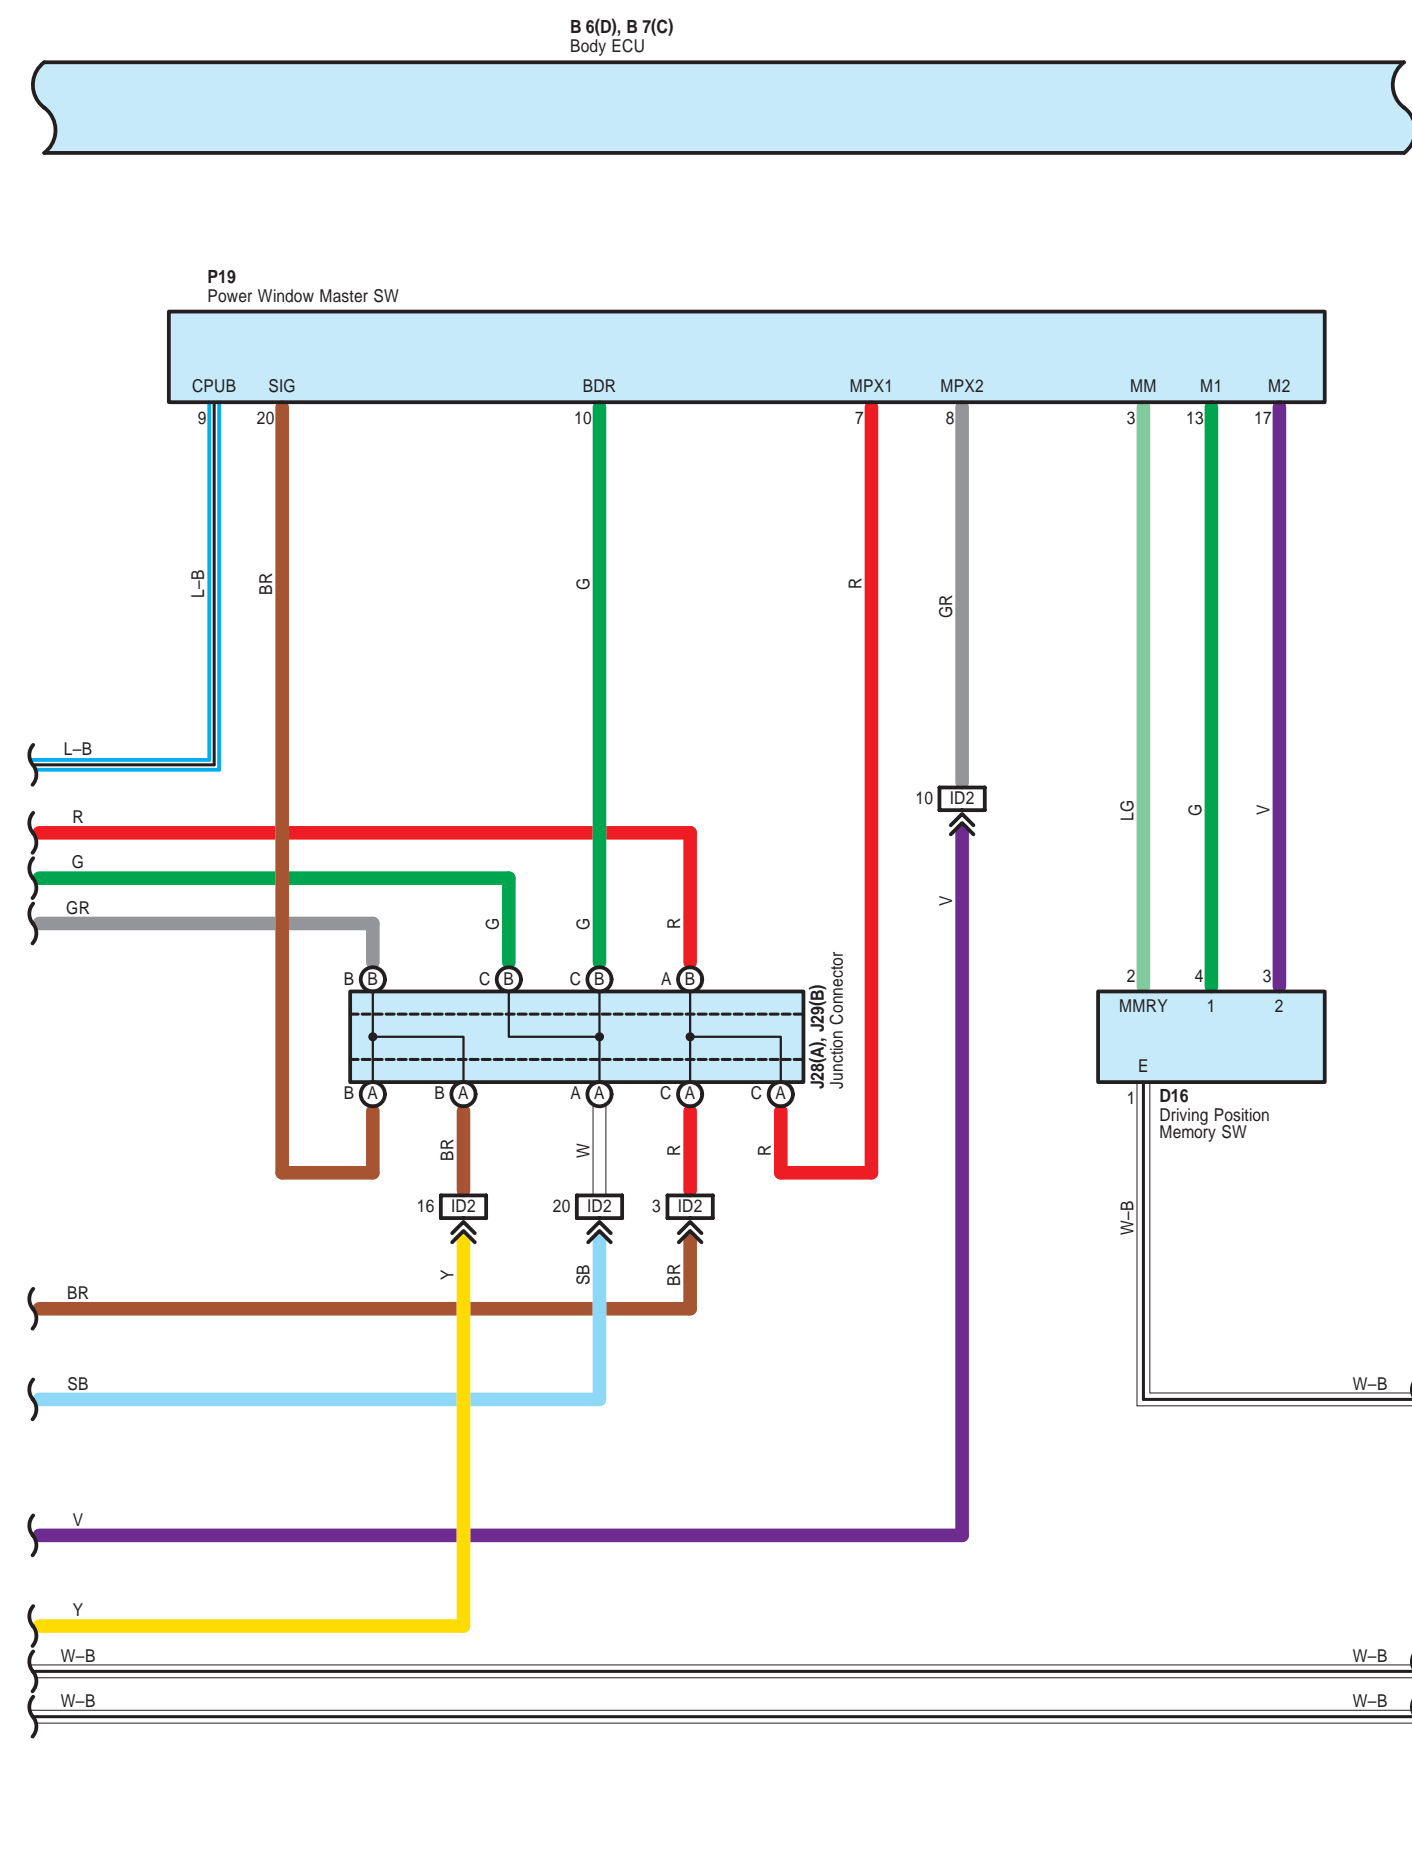

Remote Control Mirror and Mirror Heater

(LHD w/ Driving Position Memory)

Remote Control Mirror and Mirror Heater

(LHD w/ Driving Position Memory)

Remote Control Mirror and Mirror Heater

(LHD w/ Driving Position Memory)